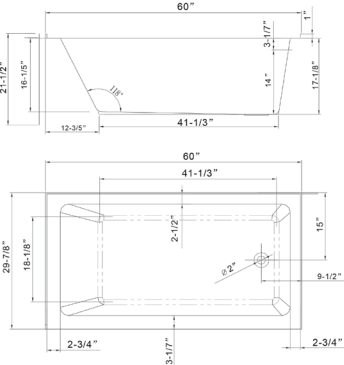

60" length X 30" width X 21.5" height

Available in Brushed Nickel, Matte Black, Polished Chrome, Pure White & Titanium Gold