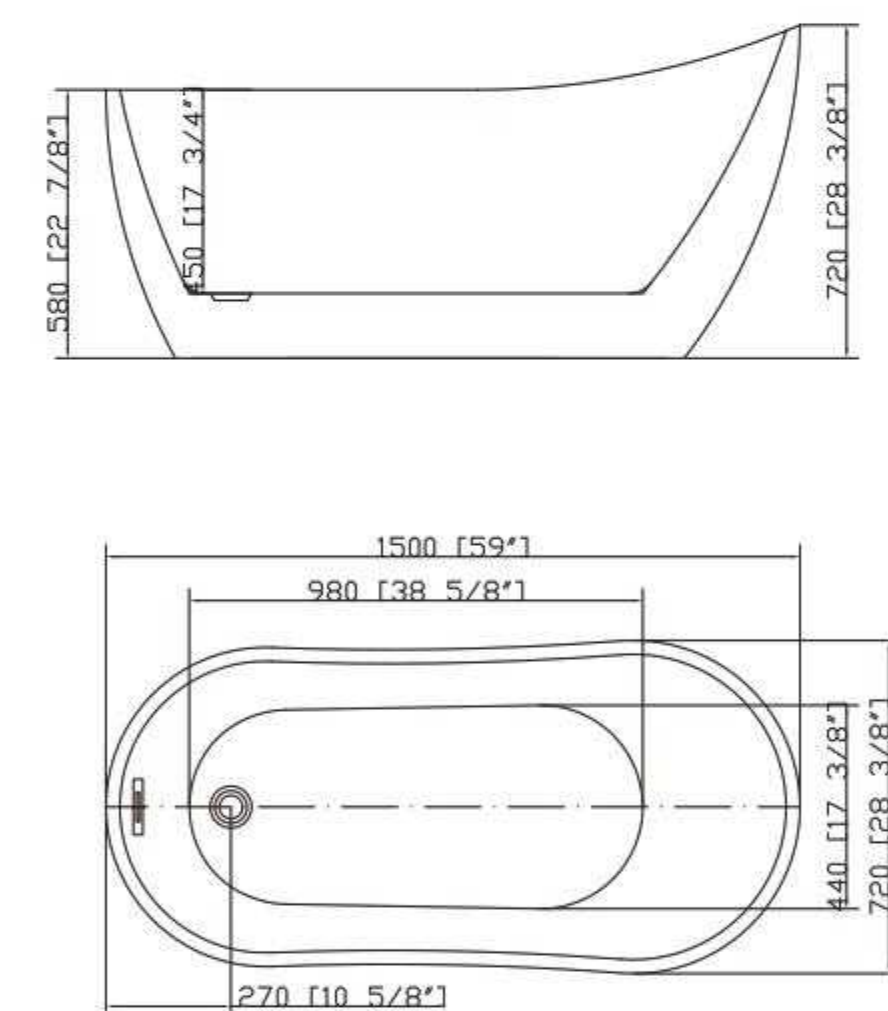

Freestanding white acrylic bathtub
59" length X 28.3" width X 28.3" height

*With overflow and pop-up drain
Includes flexible drain hose.
UPC Certified.

Available in Polished Chrome, Integrated Chrome, Brushed Nickel, Matte Black, Oil-Rubbed Bronze, Pure White, Titanium Gold