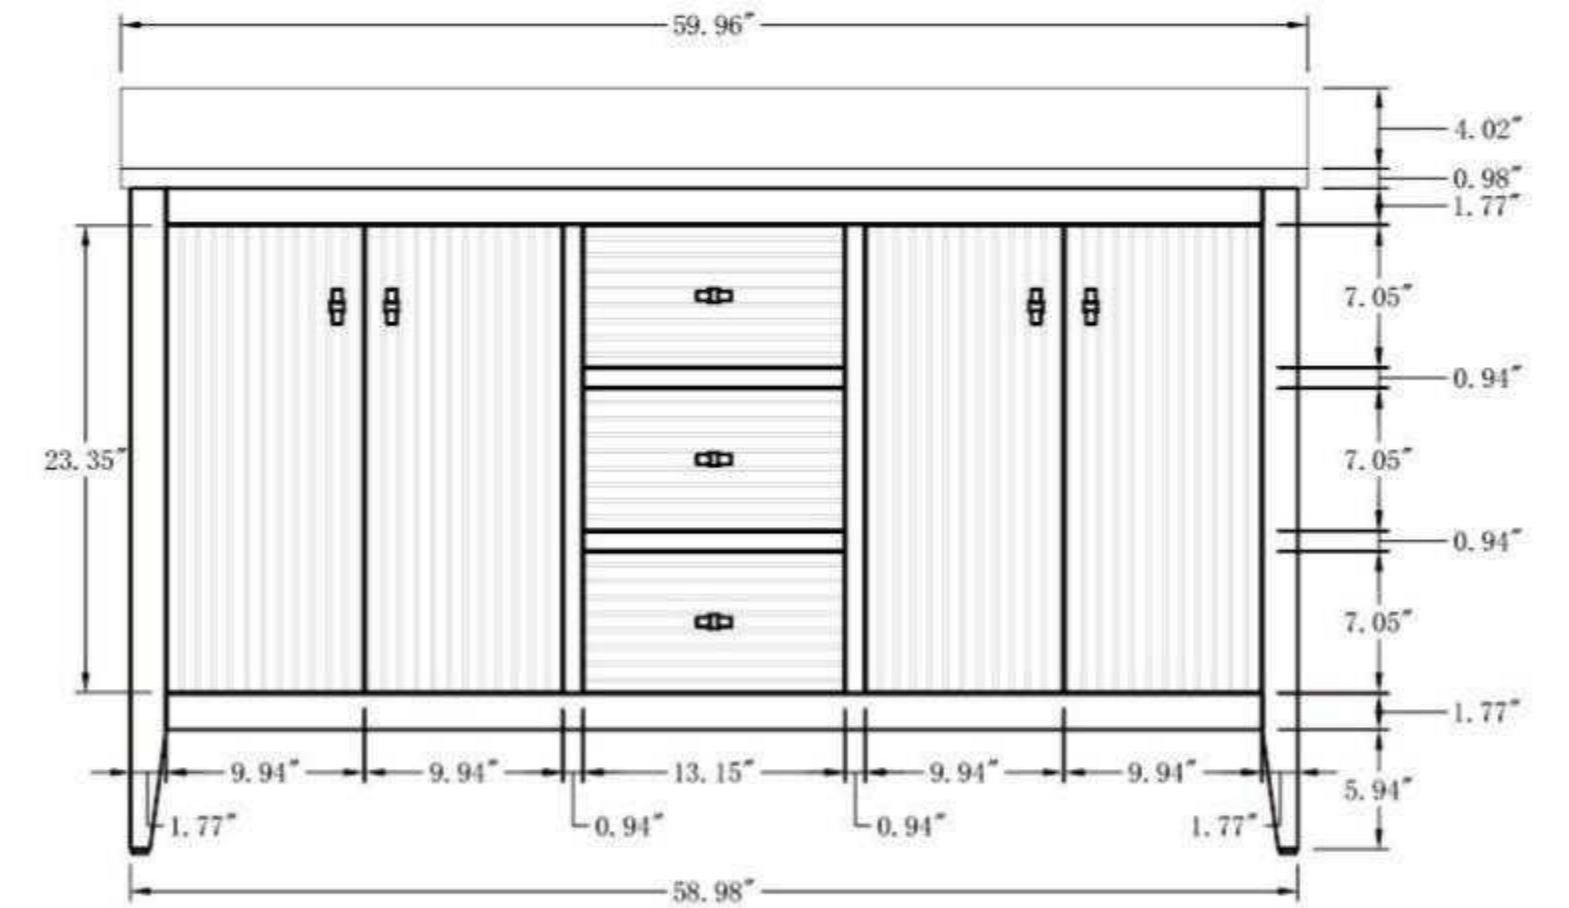

• CVL60S

60 Inch Single Sink Bathroom Vanity With Engineered Marble Top

60"W*22"D*38"H

**Mirror, Faucet, & Drain Sold Separately.*

Hardware Available in Matte Black, Polished Chrome & Titanium Gold

Cabinet Available in Driftwood Grey, Grey, Natural Oak, Vintage Green, White & Walnut