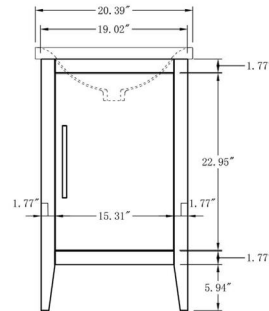

About Product

Bathroom Vanity Set-CVI

- CVI20

20 Inch Single Sink Bathroom Vanity With Ceramic Top

20"W*16"D*34"H

*Mirror, Faucet, & Drain Sold Separately.

Hardware Available in Matte Black, Brushed Nickel & Golden Brushed

Cabinet Available in Driftwood Grey, Grey, Natural Oak, Vintage Green & White