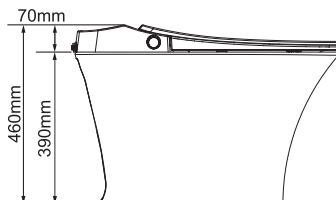

Product size