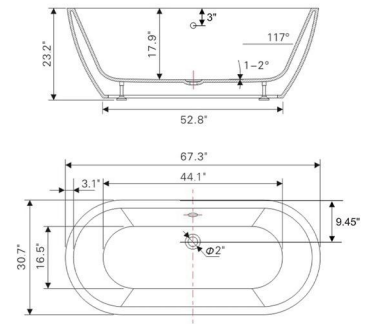

• B834M

*With overflow and pop-up drain
Includes flexible drain hose.
UPC Certified.

Available in Polished Chrome, Integrated Chrome, Brushed Nickel, Matte Black, Oil-Rubbed Bronze, Pure White, Titanium Gold

• B8362

*With overflow and pop-up drain
Includes flexible drain hose.
UPC Certified.

• B8372

Freestanding white acrylic bathtub
70.9" length X 33.7" width X 24" height

*With overflow and pop-up drain
Includes flexible drain hose.
UPC Certified.

• B8392

*With overflow and pop-up drain
Includes flexible drain hose.
UPC Certified.