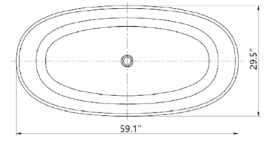

**With overflow and Polished Chrome Pop Up Drain.
UPC Certified.*

- **BS211-PC**

Freestanding solid surface resin bathtub
59.1" length X 29.5" width X 21.7" height

**With Polished Chrome Pop Up Drain.
 UPC Certified.*