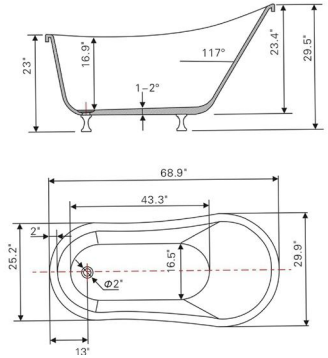

• **B3012-Right**

60" length X 32" width X 21.5" height

Available in Brushed Nickel, Matte Black, Polished Chrome, Pure White & Titanium Gold

• **B301M-Left**

54" length X 32" width X 21.5" height

Available in Brushed Nickel, Matte Black, Polished Chrome, Pure White & Titanium Gold

• **B301M-Right**

54" length X 32" width X 21.5" height

Available in Brushed Nickel, Matte Black, Polished Chrome, Pure White & Titanium Gold

• **B3022-Left**

60" length X 30" width X 21.5" height

Available in Brushed Nickel, Matte Black, Polished Chrome, Pure White & Titanium Gold

• B3022-Right

60" length X 30" width X 21.5" height

Available in Brushed Nickel, Matte Black, Polished Chrome, Pure White & Titanium Gold

About Product

Freestanding Acrylic Bathtub

- B3102

Freestanding claw foot white acrylic bathtub

68.9" length X 29.9" width X 29.5" height

**With polished chrome pop-up drain.
Includes flexible drain hose.
UPC Certified.*

- B311R2

Freestanding claw foot red and white acrylic bathtub

66.9" length X 31.5" width X 29.5" height