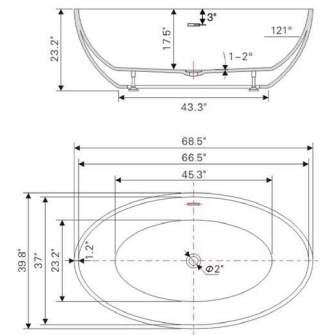

• **B8342**

Freestanding white acrylic bathtub

68.5" length X 39.8" width X 23.2" height

**With overflow and pop-up drain
Includes flexible drain hose.
UPC Certified.*

Available in Polished Chrome, Integrated Chrome, Brushed Nickel, Matte Black, Oil-Rubbed Bronze, Pure White, Titanium Gold