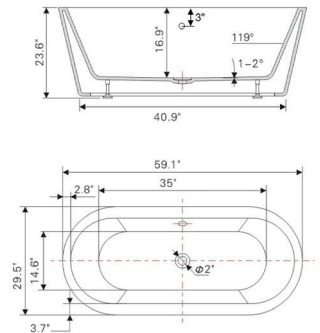

*With polished chrome pop-up drain.
Includes flexible drain hose.
UPC Certified.

• B8122

Freestanding white acrylic bathtub
67.7" length X 32.3" width X 23.6" height

*With polished chrome pop-up drain.
Includes flexible drain hose.
UPC Certified.

• B812B2

Freestanding white acrylic bathtub
67.7" length X 32.3" width X 23.6" height

*With polished chrome pop-up drain.
Includes flexible drain hose.
UPC Certified.

• B8121

Freestanding white acrylic bathtub
59.1" length X 29.5" width X 23.6" height

*With polished chrome pop-up drain.
Includes flexible drain hose.
UPC Certified.

• **B813B1**

Freestanding white acrylic bathtub

59.1" length X 29.5" width X 23.6" height

**With overflow and pop-up drain
Includes flexible drain hose.
UPC Certified.*