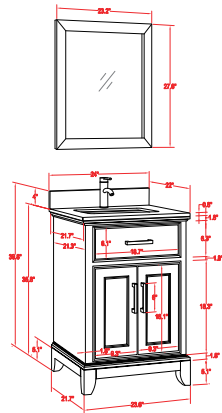

24 inch single sink bathroom vanity set

24"W*22"D*40"H

**Includes sink and mirror.
Faucet sold separately.*

Available in Espresso, Grey & White