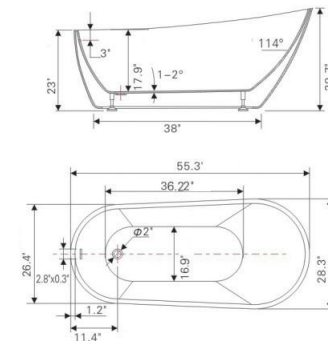

• **B531**

Freestanding white acrylic bathtub

55.3" length X 28.3" width X 28.7" height

**With overflow and pop-up drain
Includes flexible drain hose.
UPC Certified.*

Available in Polished Chrome, Integrated Chrome, Brushed Nickel, Matte Black, Oil-Rubbed Bronze, Pure White, Titanium Gold