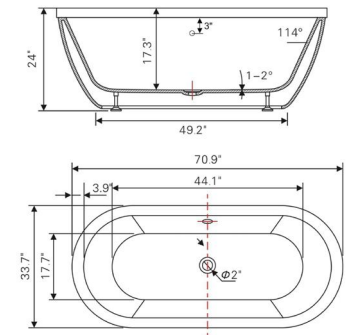

• B834M

*With overflow and pop-up drain
Includes flexible drain hose.
UPC Certified.

Available in Polished Chrome, Integrated Chrome, Brushed Nickel, Matte Black, Oil-Rubbed Bronze, Pure White, Titanium Gold

• B8362

*With overflow and pop-up drain
Includes flexible drain hose.
UPC Certified.

• B8372

Freestanding white acrylic bathtub
70.9" length X 33.7" width X 24" height

*With overflow and pop-up drain
Includes flexible drain hose.
UPC Certified.

• B8392

*With overflow and pop-up drain
Includes flexible drain hose.
UPC Certified.