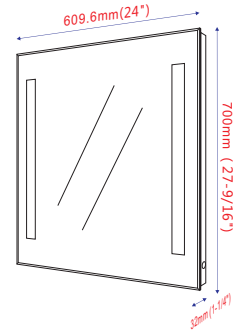

LED bathroom mirror with sensor switch
27.6" height X 24" width X 1.3" depth

*5500K blue & white LED.
7 lumen for each LED, each LED 0.7W, total LED 72pcs.