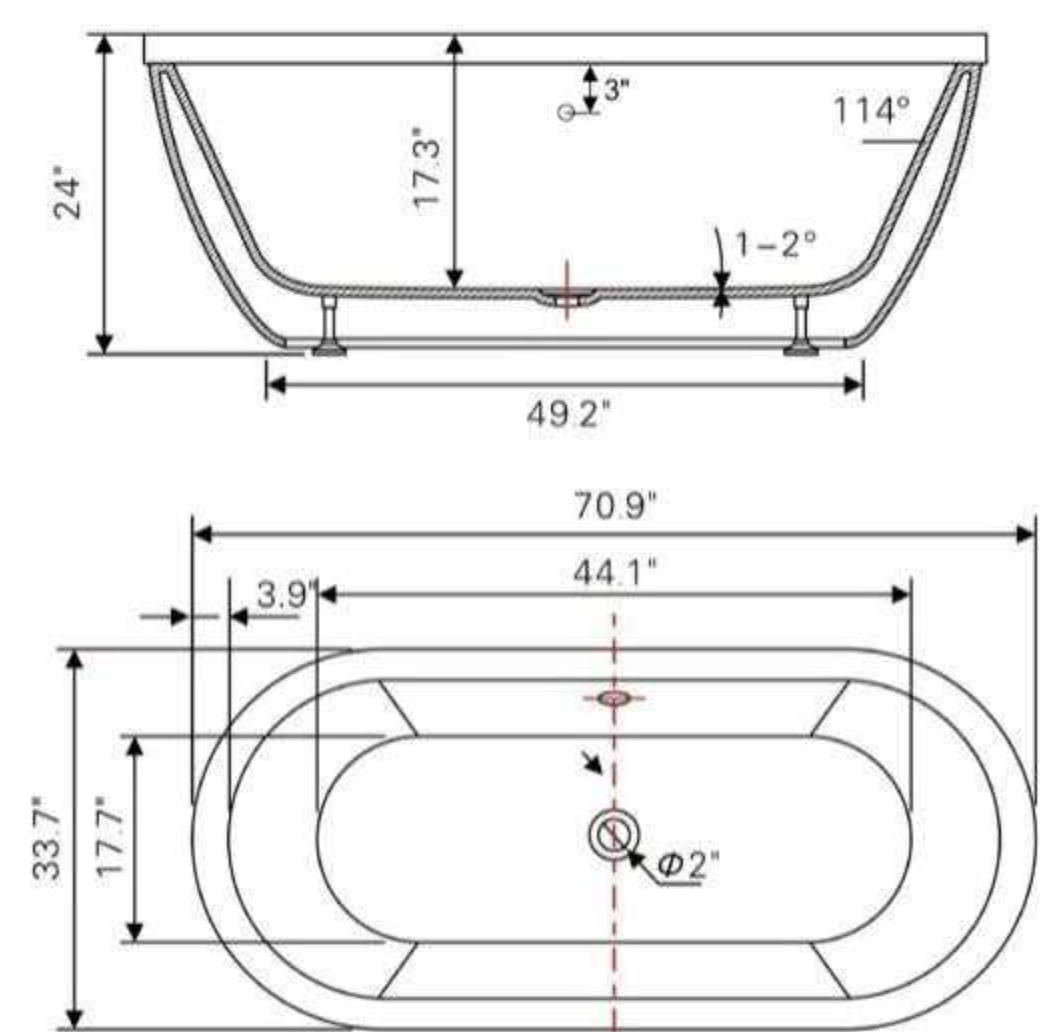

• B834M

Freestanding white acrylic bathtub
58.5" length X 32.3" width X 23.5" height

*With overflow and pop-up drain
Includes flexible drain hose.
UPC Certified.

Available in Polished Chrome, Integrated Chrome, Brushed Nickel, Matte Black, Oil-Rubbed Bronze, Pure White, Titanium Gold

• B8362

Freestanding white acrylic bathtub
67.3" length X 30.7" width X 23.2" height

*With overflow and pop-up drain
Includes flexible drain hose.
UPC Certified.

• B8372

Freestanding white acrylic bathtub
70.9" length X 33.7" width X 24" height

*With overflow and pop-up drain
Includes flexible drain hose.
UPC Certified.

• B8392

Freestanding white acrylic bathtub
70.1" length X 34.1" width X 29.9" height

*With overflow and pop-up drain
Includes flexible drain hose.
UPC Certified.