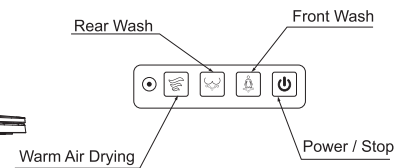

Side button