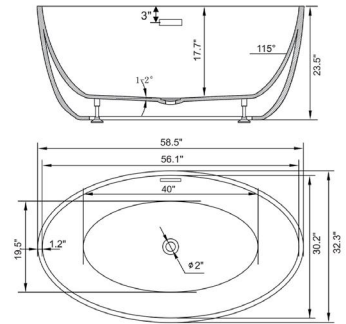

*With overflow and pop-up drain
Includes flexible drain hose.
UPC Certified.

Available in Polished Chrome, Integrated Chrome, Brushed Nickel, Matte Black, Oil-Rubbed Bronze, Pure White, Titanium Gold