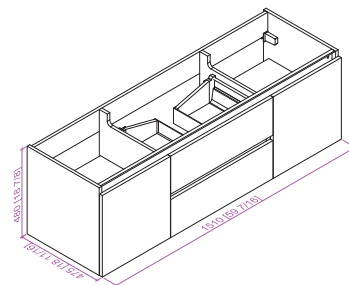

**Includes sink.
Mirror, Faucet, & Drain Sold Separately.*

- **CVF60WL**

60 Inch LED Lighted Wall Hung Single Sink Bathroom Vanity With Resin Top

60"W*18.5"D*20"H

**Includes sink.
Mirror, Faucet, & Drain Sold Separately.*