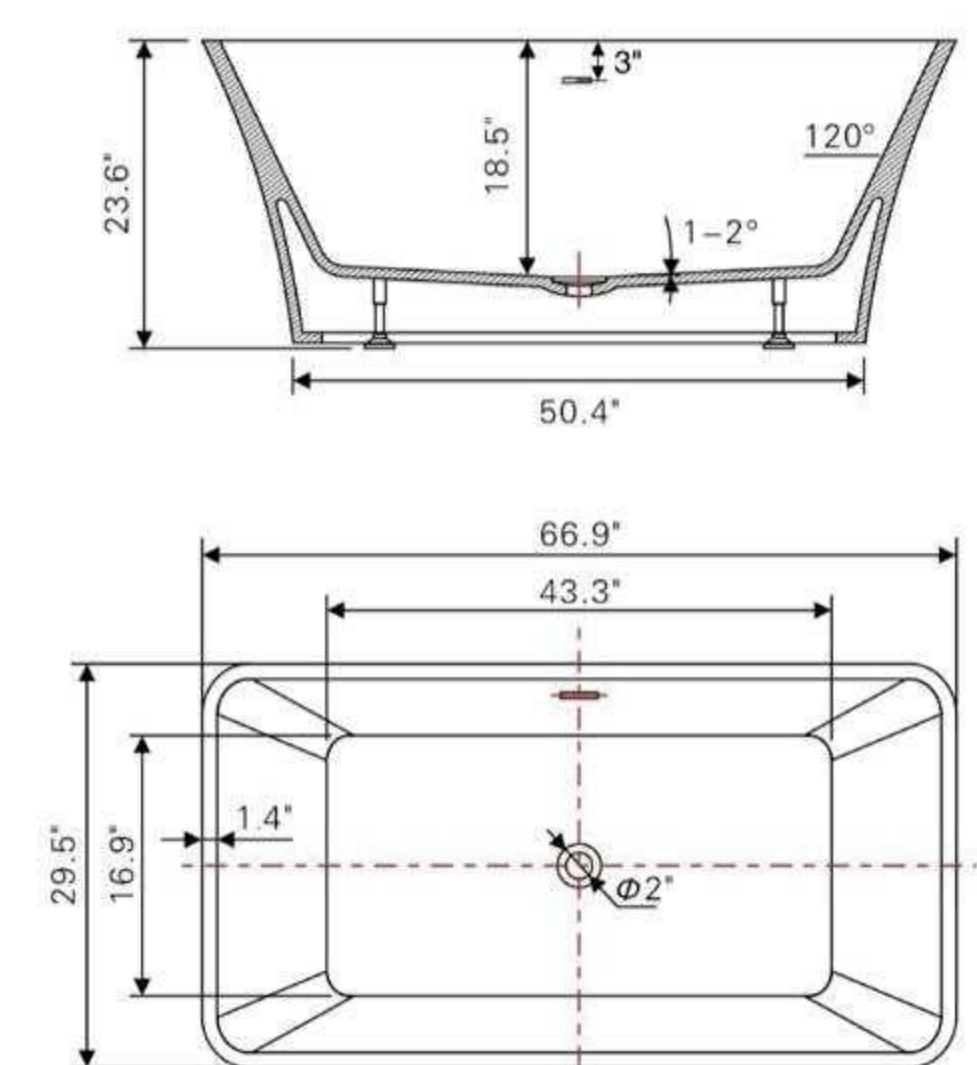

Freestanding white acrylic bathtub
66.9" length X 29.5" width X 23.6" height

*With overflow and pop-up drain
Includes flexible drain hose.
UPC Certified.

Available in Polished Chrome, Integrated Chrome, Brushed Nickel, Matte Black, Oil-Rubbed Bronze, Pure White, Titanium Gold