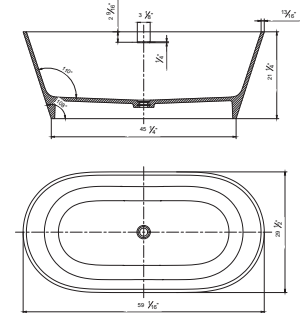

**With overflow and pop-up drain.
White matte finish.
UPC Certified.*

• **BS121M**

Freestanding solid surface resin matte bathtub
59.1" length X 29.5" width X 21.3" height

**With overflow and pop-up drain.
White matte finish.
UPC Certified.*