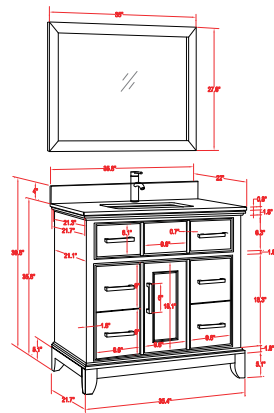

About Product

Bathroom Vanity Set-CVA

- CVA24

24 inch single sink bathroom vanity set

24"W*22"D*40"H

**Includes sink and mirror.
Faucet sold separately.*

Available in Espresso, Grey & White

- CVA30

30 inch single sink bathroom vanity set

30"W*22"D*40"H

**Includes sink and mirror.
Faucet sold separately.*

Available in Espresso, Grey & White

- CVA36

36 inch single sink bathroom vanity set

36"W*22"D*40"H

**Includes sink and mirror.
Faucet sold separately.*

Available in Espresso, Grey & White