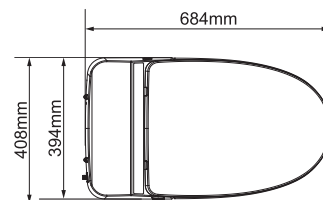

Product size