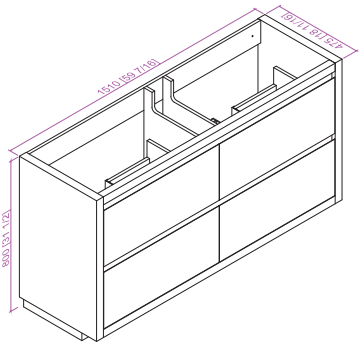

60 Inch Single Sink Bathroom Vanity With Resin Top