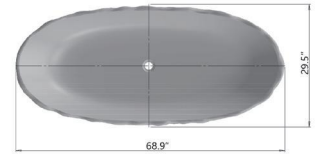

- **BS222-PC**

Freestanding solid surface resin bathtub
68.9" length X 29.5" width X 22.8" height

**With Polished Chrome Pop Up Drain.
 UPC Certified.*

- **BS222-PR**

Freestanding solid surface resin bathtub
68.9" length X 29.5" width X 22.8" height