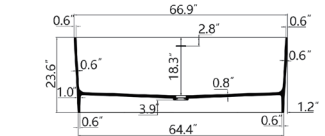

**With overflow and Polished Chrome Pop Up Drain.
 UPC Certified.*

• **BS202M**

Freestanding solid surface resin matte bathtub
66.9" length X 31.5" width X 23.6" height

**With overflow and Polished Chrome Pop Up Drain.
 UPC Certified.*