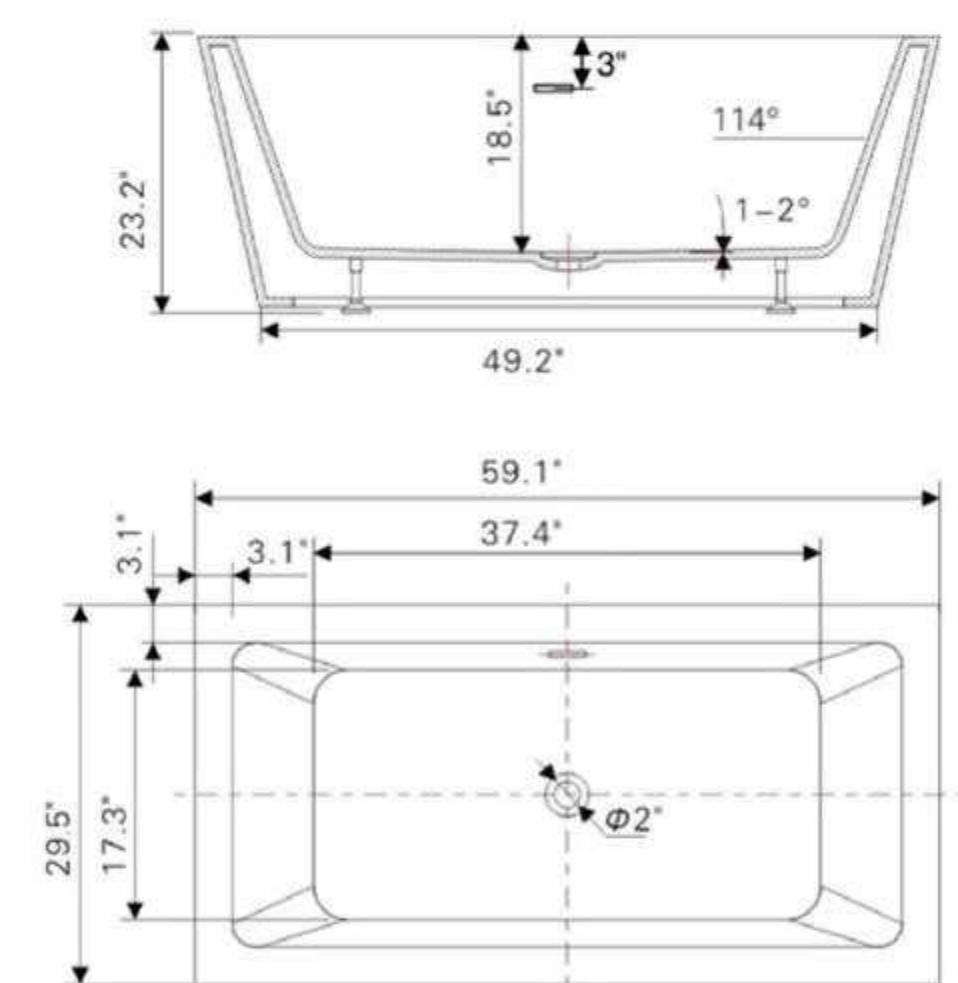

• **B8141**

Freestanding white acrylic bathtub

59.1" length X 29.5" width X 23.2" height

**With overflow and pop-up drain
Includes flexible drain hose.
UPC Certified.*

Available in Polished Chrome, Integrated Chrome, Brushed Nickel, Matte Black, Oil-Rubbed Bronze, Pure White, Titanium Gold