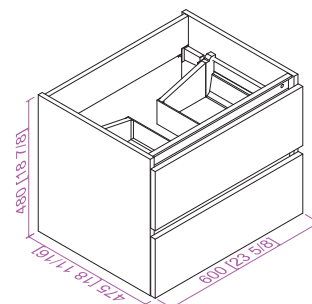

24 Inch LED Lighted Wall Hung Single Sink Bathroom Vanity With Resin Top
24"W*18.5"D*20"H