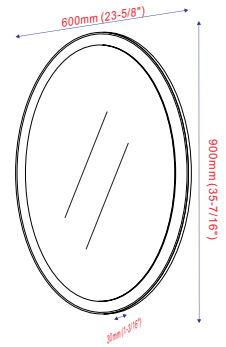

**5500K LED.
7 lumen for each LED, each LED 0.7W, total LED 123pcs.*