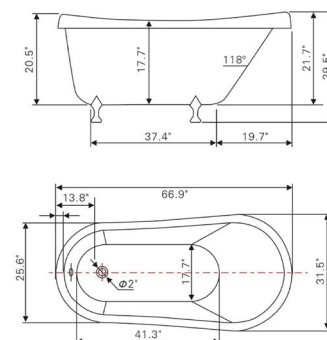

• **B3012-Right**

60" length X 32" width X 21.5" height

Available in Brushed Nickel, Matte Black, Polished Chrome, Pure White & Titanium Gold

• **B301M-Left**

54" length X 32" width X 21.5" height

Available in Brushed Nickel, Matte Black, Polished Chrome, Pure White & Titanium Gold

• **B301M-Right**

54" length X 32" width X 21.5" height

Available in Brushed Nickel, Matte Black, Polished Chrome, Pure White & Titanium Gold

• **B3022-Left**

60" length X 30" width X 21.5" height

Available in Brushed Nickel, Matte Black, Polished Chrome, Pure White & Titanium Gold

68.9" length X 29.9" width X 29.5" height

**With polished chrome pop-up drain.
Includes flexible drain hose.
UPC Certified.*

- B311R2

Freestanding claw foot red and white acrylic bathtub

66.9" length X 31.5" width X 29.5" height

**With polished chrome pop-up drain.
Includes flexible drain hose.
UPC Certified.*

- B5122

Freestanding white acrylic bathtub

70.9" length X 34.6" width X 28.5" height

**With polished chrome pop-up drain.
Includes flexible drain hose.
UPC Certified.*