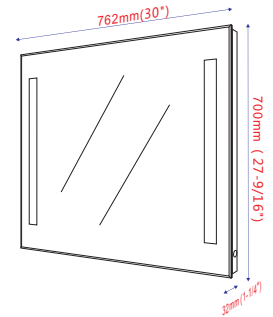

LED bathroom mirror with sensor switch
27.6" height X 30" width X 1.3" depth

*5500K blue & white LED.
7 lumen for each LED, each LED 0.7W, total LED 72pcs.