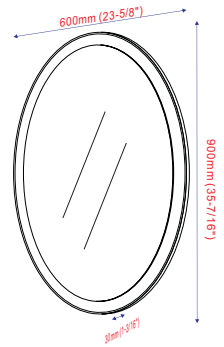

**5500K LED.
7 lumen for each LED, each LED 0.7W, total LED 123pcs.*