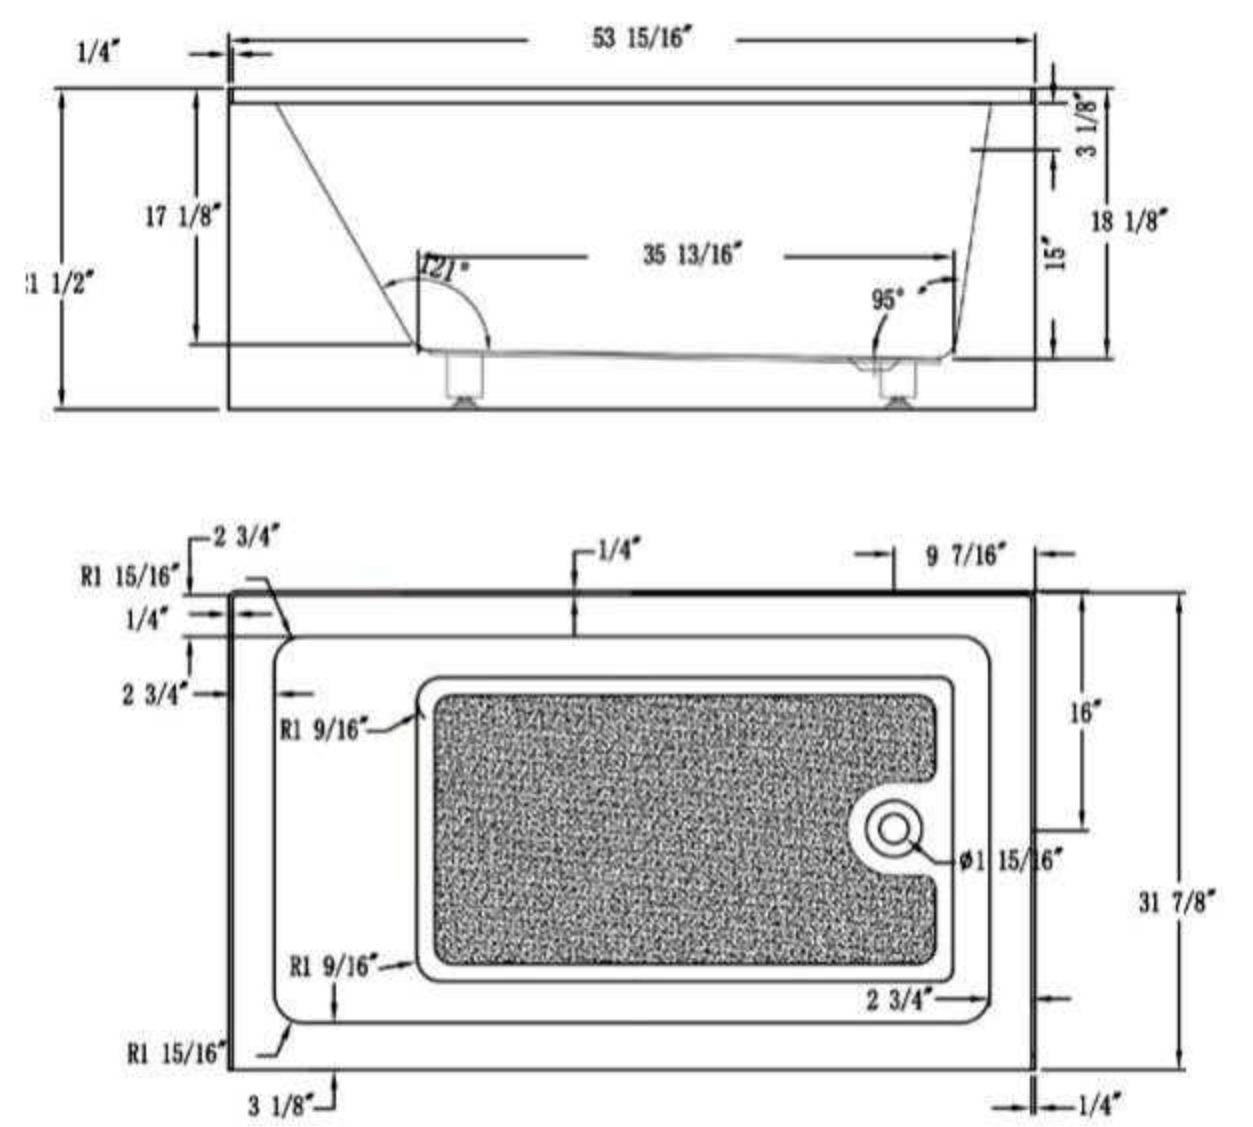

54" length X 32" width X 21.5" height

Available in Brushed Nickel, Matte Black, Polished Chrome, Pure White & Titanium Gold