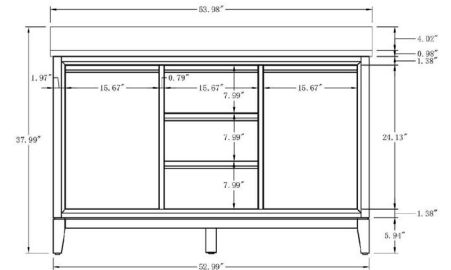

• CVK54D

54 Inch Double Sink Bathroom Vanity With Engineered Marble Top

54"W*22"D*38"H

*Mirror, Faucet, & Drain Sold Separately.

Hardware Available in Matte Black, Brushed Nickel & Golden Brushed

Available in Driftwood Gray, Natural Oak, Vintage spruce blue, White & Walnut