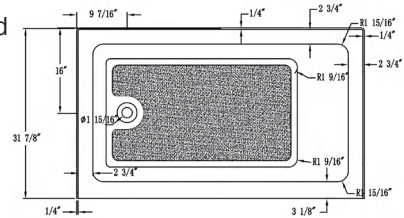

About Product

Acrylic Alcove Skirt Bathtub

• B3011-Left

47.8" length X 32" width X 21.5" height

Available in Brushed Nickel, Matte Black, Polished Chrome, Pure White & Titanium Gold

• B3011-Right

47.8" length X 32" width X 21.5" height