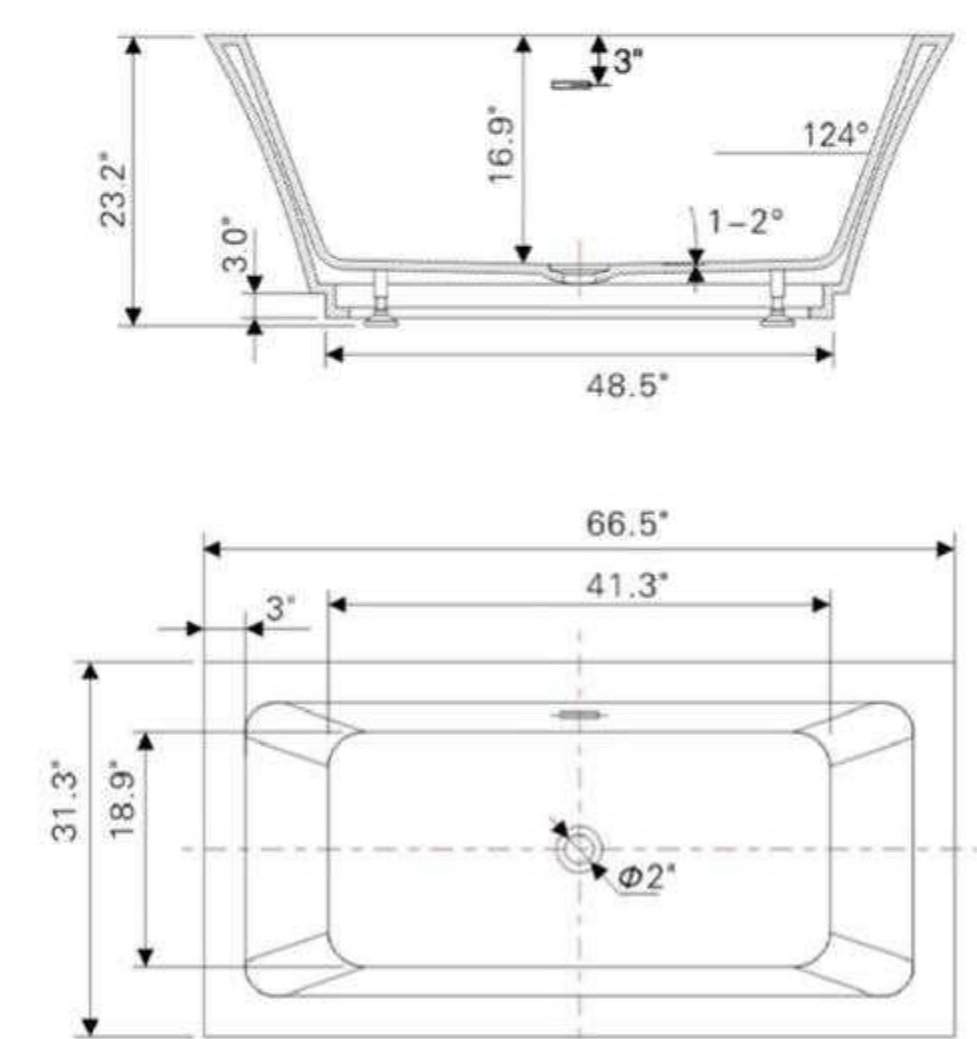

Freestanding white acrylic bathtub
66.5" length X 31.3" width X 23.2" height

*With overflow and pop-up drain
Includes flexible drain hose.
UPC Certified.

Available in Polished Chrome, Integrated Chrome, Brushed Nickel, Matte Black, Oil-Rubbed Bronze, Pure White, Titanium Gold