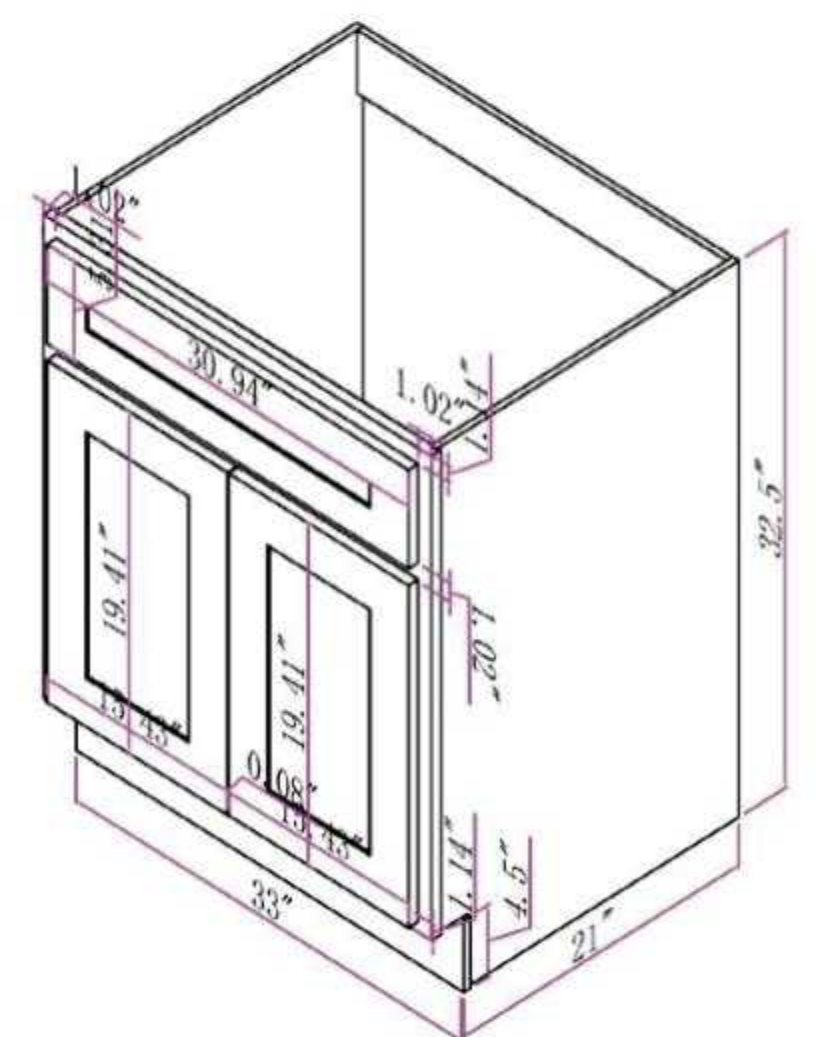

33 Inch Vanity Cabinet
33"W*21"D*32.5"H

Available in Brown, Grey, White