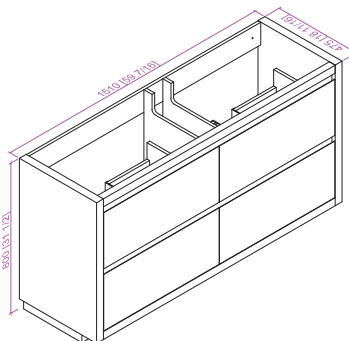

60 Inch Single Sink Bathroom Vanity With Resin Top