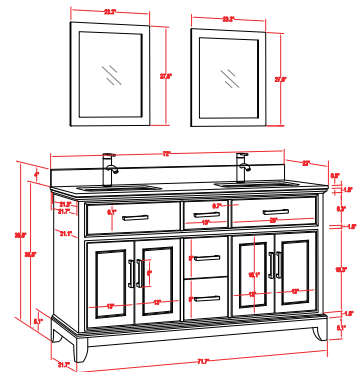

• CVA48

48 inch single sink bathroom vanity set

48"W*22"D*40"H

**Includes sink and mirror.
Faucet sold seperately.*

Available in Espresso, Grey & White

• CVA60D

60 inch double sink bathroom vanity set

60"W*22"D*40"H

**Includes sink and mirror.
Faucet sold seperately.*

Available in Espresso, Grey & White

• CVA60S

60 inch single sink bathroom vanity set

60"W*22"D*40"H

**Includes sink and mirror.
Faucet sold seperately.*

Available in Espresso, Grey & White

• CVA72D

72 inch double sink bathroom vanity set

72"W*22"D*40"H

**Includes sink and mirror.
Faucet sold seperately.*

Available in Espresso, Grey & White