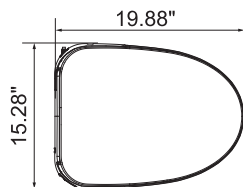

Product size

Side button

• VAST68A

Smart Toilet with Elongated Slow Down Heated Seat

26.9" length X 16.1" width X 18.1" height

- Heated seat
- Night light
- Auto flush
- Power-off flush
- Foot induction flush
- Super siphonic flush
- Side button
- Seating sensor
- Damping slow down seat
- Electric leakage protection cUPC ETL certified