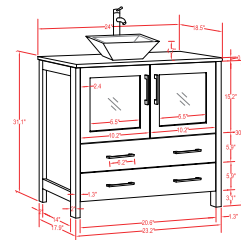

24"W*18.5"D*36"H

**Includes sink and mirror.
Faucet sold seperately.*

Available in Blue, Espresso, Grey, White, Natural Oak, Vintage Green, Driftwood Gray