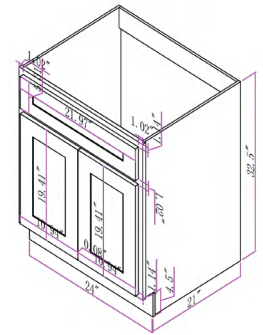

Available in Blue, Brown, Green, Grey, Silver, & White

- **CVD24**

24 Inch Vanity Cabinet
24"W*21"D*32.5"H

Available in Blue, Brown, Green, Grey, Silver, & White

- **CVD30**

30 Inch Vanity Cabinet
30"W*21"D*32.5"H