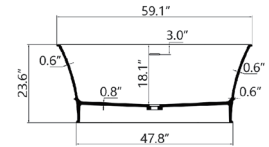

**With overflow and Polished Chrome Pop Up Drain.
 UPC Certified.*

• **BS191G**

Freestanding solid surface resin glossy bathtub
59.1" length X 27.6" width X 23.6" height

**With overflow and Polished Chrome Pop Up Drain.
 UPC Certified.*