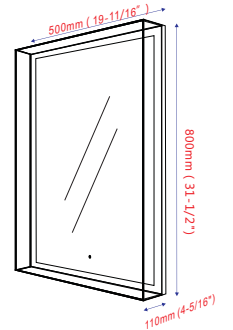

• VA59R

*5500K blue & white LED.
7 lumen for each LED, each LED 0.7W, total LED 195pcs.

• VA31

*5500K LED.
7 lumen for each LED, each LED 0.7W, total LED 60pcs.

• VA22SS

* 5500K LED.
7 lumen for each LED, each LED 0.7W, total LED 135pcs.

• VA23

*5500K LED.
7 lumen for each LED, each LED 0.7W, total LED 186pcs.