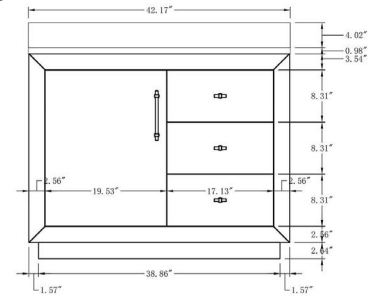

42 Inch Single Sink Bathroom Vanity With Limestone Top

42"W*21.5"D*38"H

*Mirror, Faucet, & Drain Sold Separately.