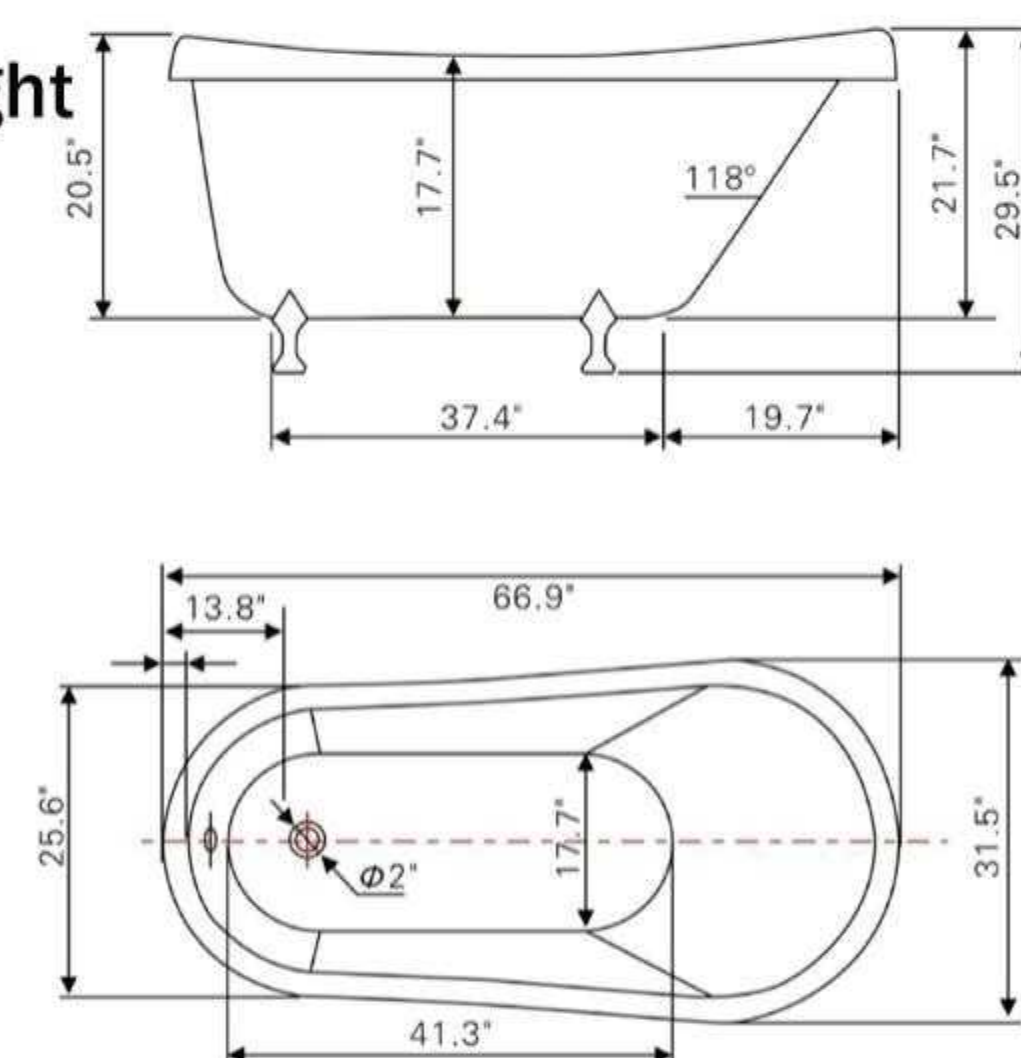

Freestanding claw foot red and white acrylic bathtub

66.9" length X 31.5" width X 29.5" height

*With polished chrome pop-up drain.
Includes flexible drain hose.
UPC Certified.