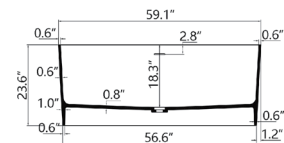

Freestanding solid surface resin matte bathtub
59.1" length X 29.5" width X 23.6" height