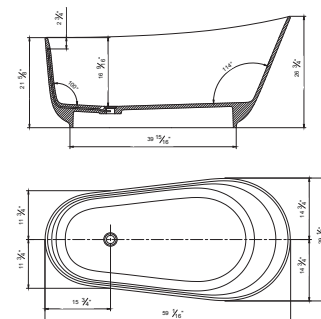

About Product

Freestanding Solid Bathtub

- **BS111M**

Freestanding solid surface resin matte bathtub

59.1" length X 29.5" width X 26.8" height

**With overflow and pop-up drain.
White matte finish.
UPC Certified.*

- **BS112M**

Freestanding solid surface resin matte bathtub

66.9" length X 31.5" width X 26.8" height

**With overflow and pop-up drain.
White matte finish.
UPC Certified.*

- **BS111G**

Freestanding solid surface resin glossy bathtub

59.1" length X 29.5" width X 26.8" height

**With overflow and pop-up drain.
White glossy finish.
UPC Certified.*