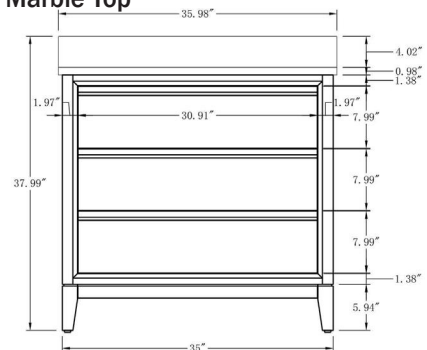

36 Inch Single Sink Bathroom Vanity With Engineered Marble Top