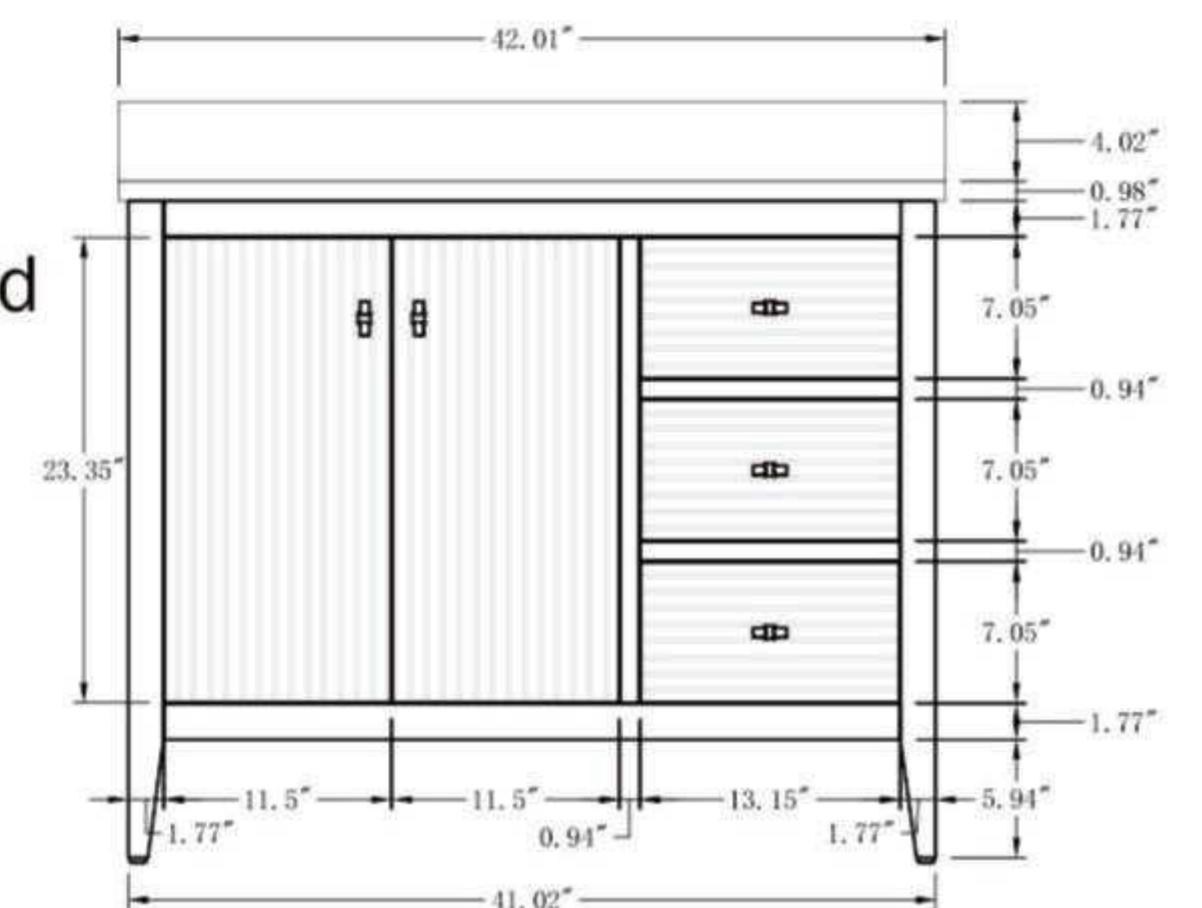

• **CVL42**

42 Inch Single Sink Bathroom Vanity With Engineered Marble Top

42"W*22"D*38"H

**Mirror, Faucet, & Drain Sold Separately.*

Hardware Available in Matte Black, Polished Chrome & Titanium Gold

Cabinet Available in Driftwood Grey, Grey, Natural Oak, Vintage Green, White & Walnut