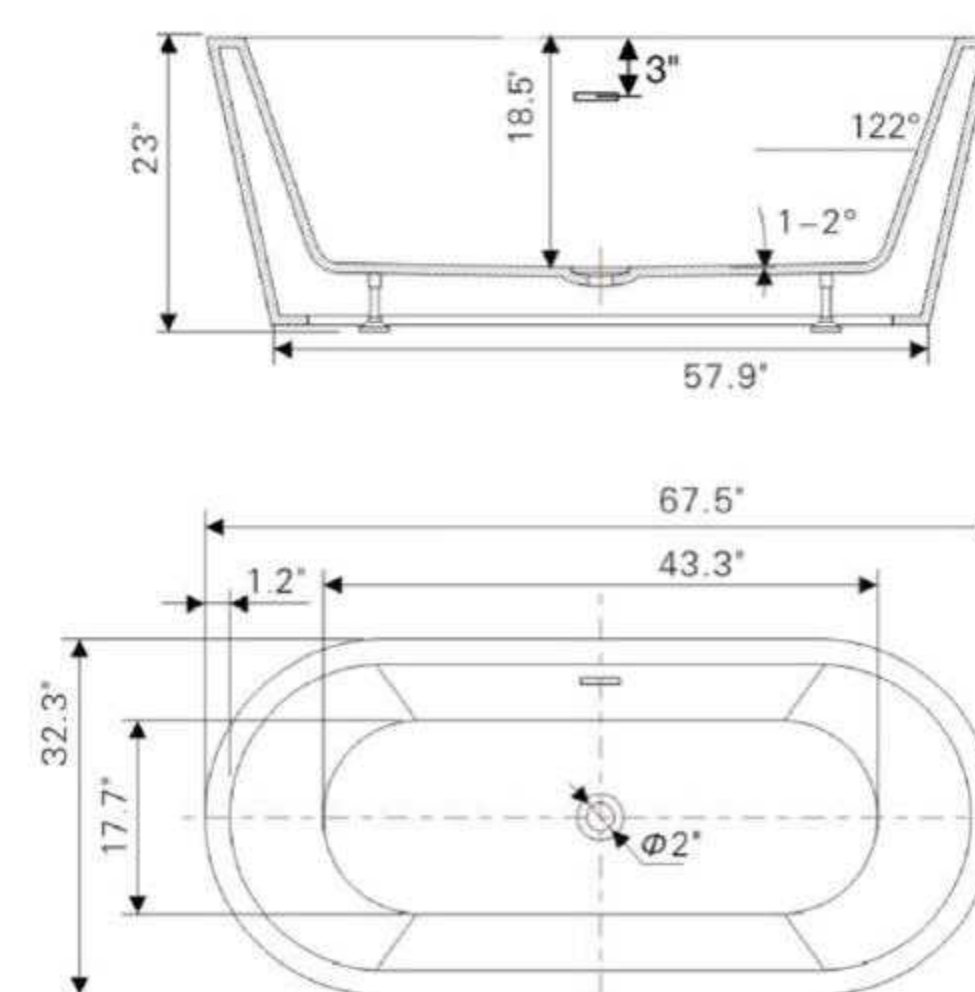

• **B8152**

Freestanding white acrylic bathtub

67.5" length X 32.3" width X 23" height

**With overflow and pop-up drain
Includes flexible drain hose.
UPC Certified.*

Available in Polished Chrome, Integrated Chrome, Brushed Nickel, Matte Black, Oil-Rubbed Bronze, Pure White, Titanium Gold