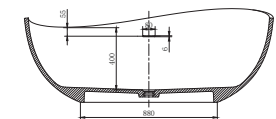

• **BS222-PC**

**Freestanding solid surface resin bathtub
68.9" length X 29.5" width X 22.8" height**

**With Polished Chrome Pop Up Drain.
UPC Certified.*

• **BS222-PR**

**Freestanding solid surface resin bathtub
68.9" length X 29.5" width X 22.8" height**

**With Polished Chrome Pop Up Drain.
UPC Certified.*

• **BS221-PW**

**Freestanding solid surface resin bathtub
68.9" length X 29.5" width X 22.8" height**

**With Polished Chrome Pop Up Drain.
UPC Certified.*

• **BS182M**

**Freestanding solid surface resin matte bathtub
63" length X 37.4" width X 23.6" height**

**With overflow and Polished Chrome Pop Up Drain.
UPC Certified.*