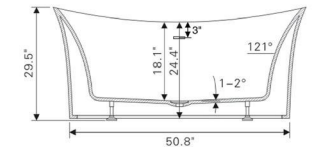

*With overflow and pop-up drain
Includes flexible drain hose.
UPC Certified.

Available in Polished Chrome, Integrated Chrome, Brushed Nickel, Matte Black, Oil-Rubbed Bronze, Pure White, Titanium Gold