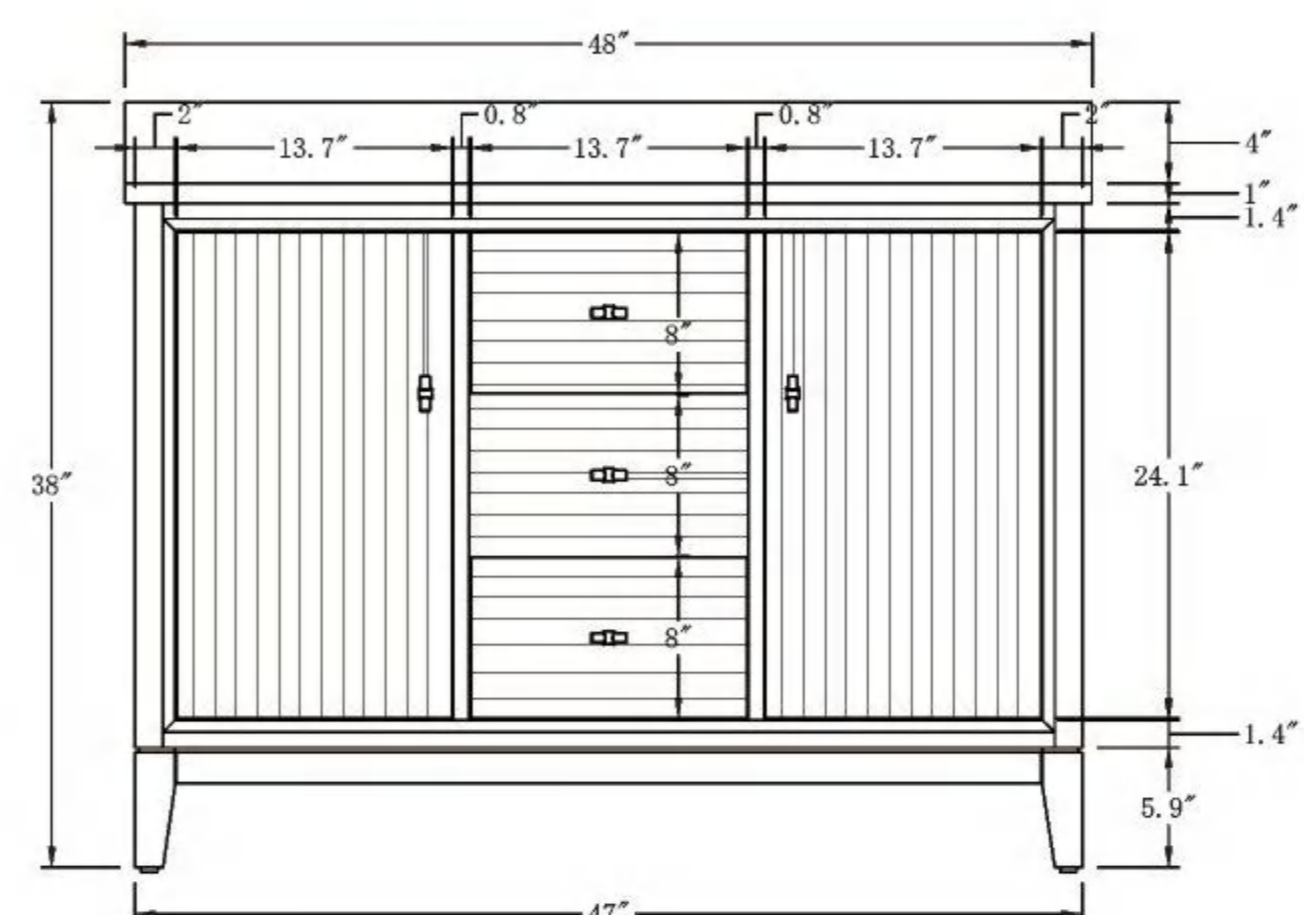

• CVK54

54 Inch Double Sink Bathroom Vanity With Engineered Marble Top

54"W *22"D*34"H

**Mirror, Faucet, & Drain Sold Separately.*

Hardware Available in Matte Black, Polished Chrome & Titanium Gold

Available in Driftwood Grey, Nature Oak, Vintage Spruce - Blue, White & Walnut