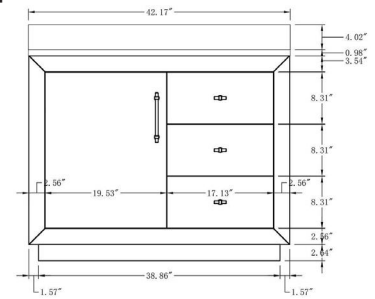

42 Inch Single Sink Bathroom Vanity With Limestone Top

42"W*21.5"D*38"H

*Mirror, Faucet, & Drain Sold Separately.