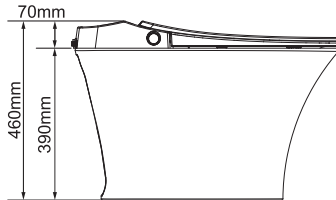

Product size