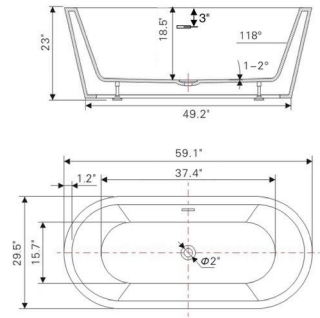

• **B8151**

Freestanding white acrylic bathtub

59.1" length X 29.5" width X 23" height

**With overflow and pop-up drain
Includes flexible drain hose.
UPC Certified.*

Available in Polished Chrome, Integrated Chrome, Brushed Nickel, Matte Black, Oil-Rubbed Bronze, Pure White, Titanium Gold