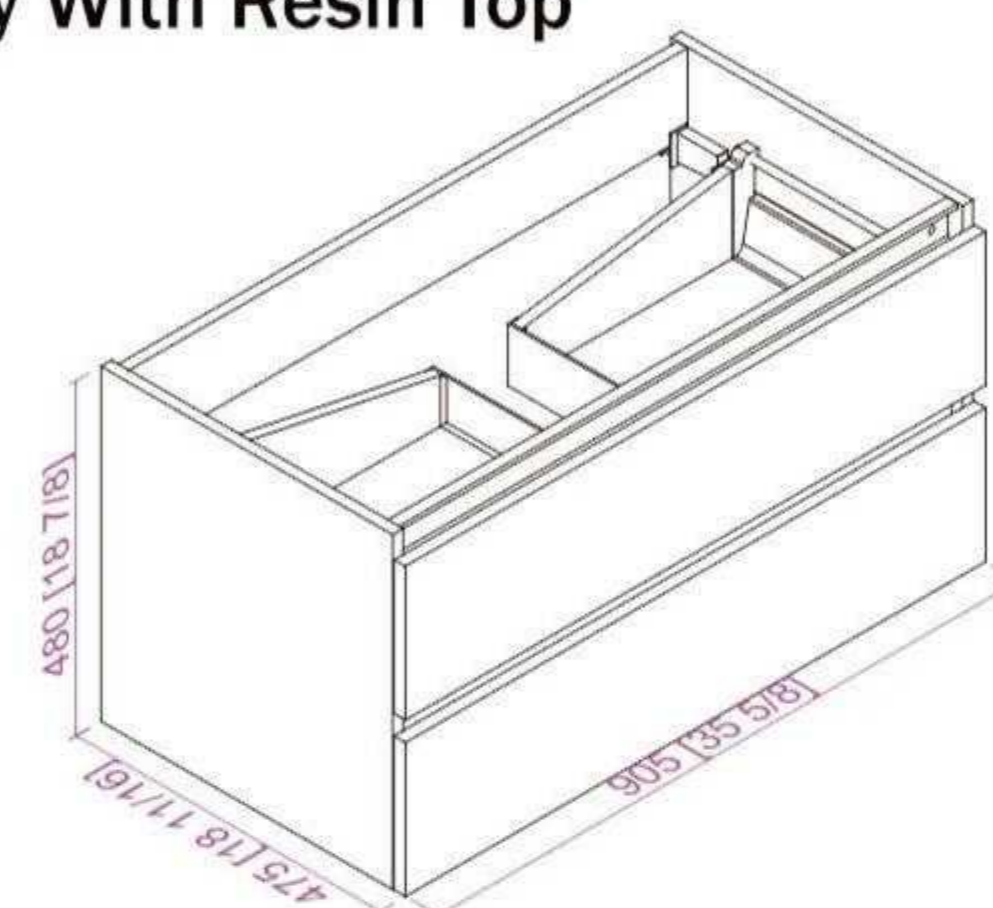

36 Inch LED Lighted Wall Hung Single Sink Bathroom Vanity With Resin Top
36"W*18.5"D*20"H