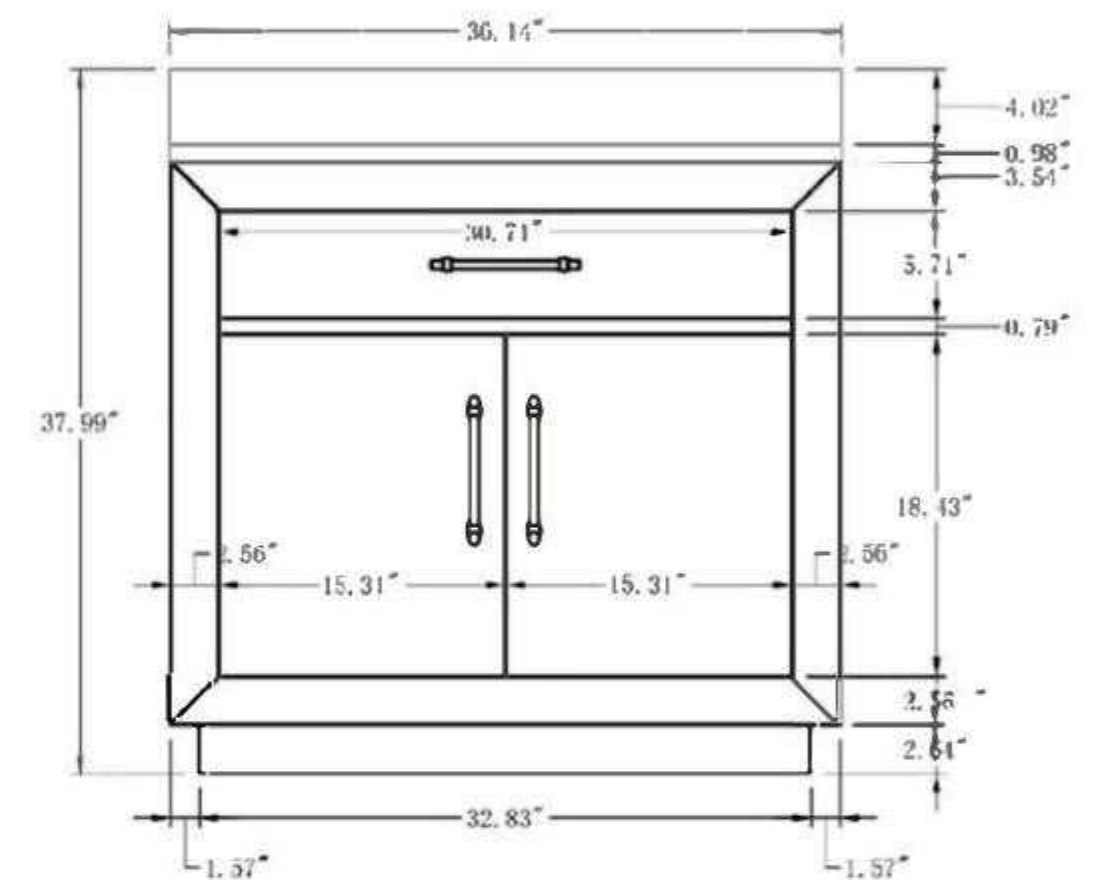

• **CVG36-T-ET**

36 Inch Single Sink Bathroom Vanity With Engineered Marble Top

36"W*21.5"D*38"H

*Mirror, Faucet, & Drain Sold Separately.

Available color: Tan, Light Wheat

• **CVG42-T-BT**

42 Inch Single Sink Bathroom Vanity With Limestone Top

42"W*21.5"D*38"H

*Mirror, Faucet, & Drain Sold Separately.

Available color: Tan, Light Wheat

• **CVG42-LW-ET**

42 Inch Single Sink Bathroom Vanity With Engineered Marble Top

42"W*21.5"D*38"H

*Mirror, Faucet, & Drain Sold Separately.

Available color: Tan, Light Wheat

• **CVG48-LW-BT**

48 Inch Single Sink Bathroom Vanity With Limestone Top

48"W*21.5"D*38"H

*Mirror, Faucet, & Drain Sold Separately.

Available color: Tan, Light Wheat