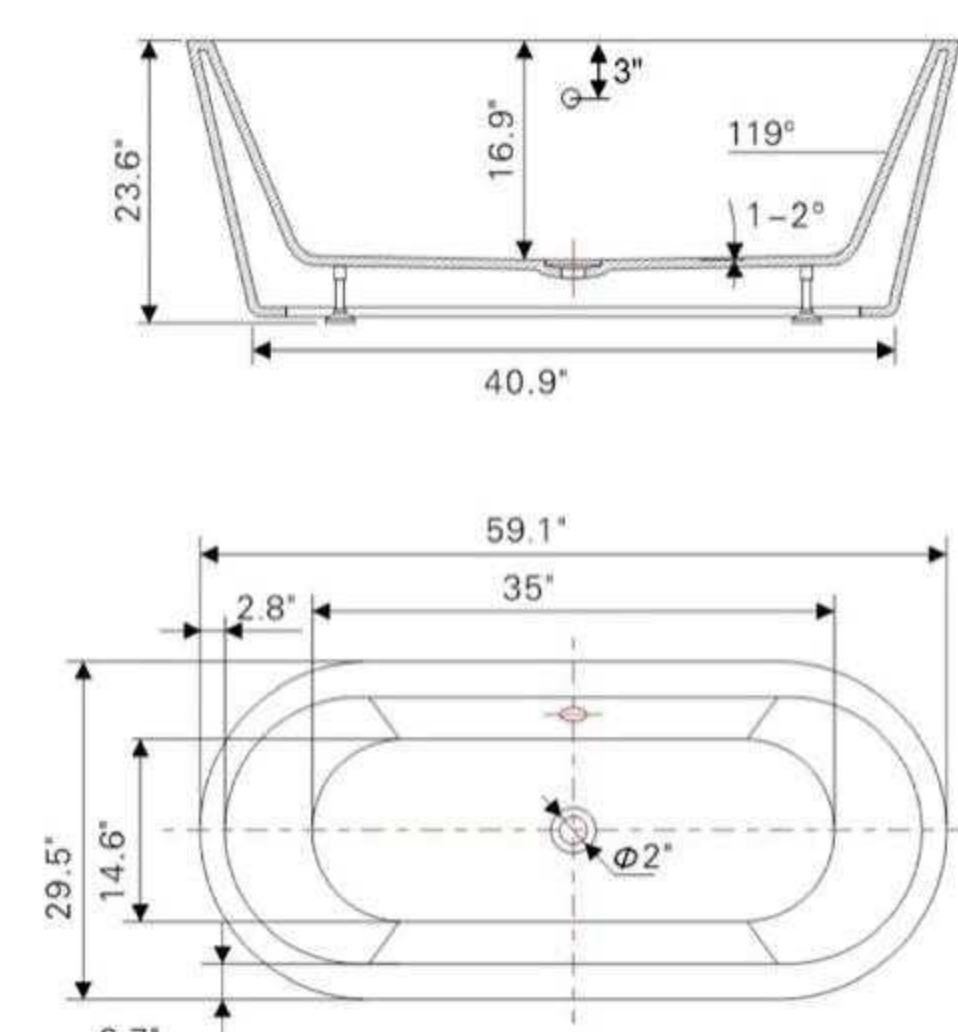

- **B8102**

Freestanding white acrylic bathtub
59.1" length X 59.1" width X 24" height

**With polished chrome pop-up drain.
Includes flexible drain hose.
UPC Certified.*

- **B8122**

Freestanding white acrylic bathtub
67.7" length X 32.3" width X 23.6" height

**With polished chrome pop-up drain.
Includes flexible drain hose.
UPC Certified.*

- **B812B2**

Freestanding white acrylic bathtub
67.7" length X 32.3" width X 23.6" height

**With polished chrome pop-up drain.
Includes flexible drain hose.
UPC Certified.*

- **B8121**

Freestanding white acrylic bathtub
59.1" length X 29.5" width X 23.6" height

**With polished chrome pop-up drain.
Includes flexible drain hose.
UPC Certified.*