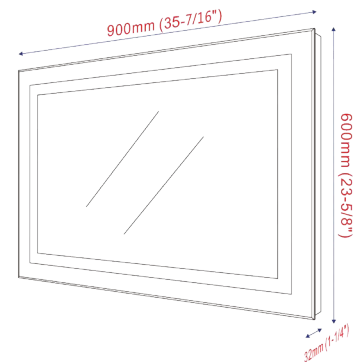

LED bathroom mirror with sensor switch

23.6" height X 35.4" width X 1.3" depth

*5500K LED.

7 lumen for each LED, each LED 0.7W, total LED 162pcs.