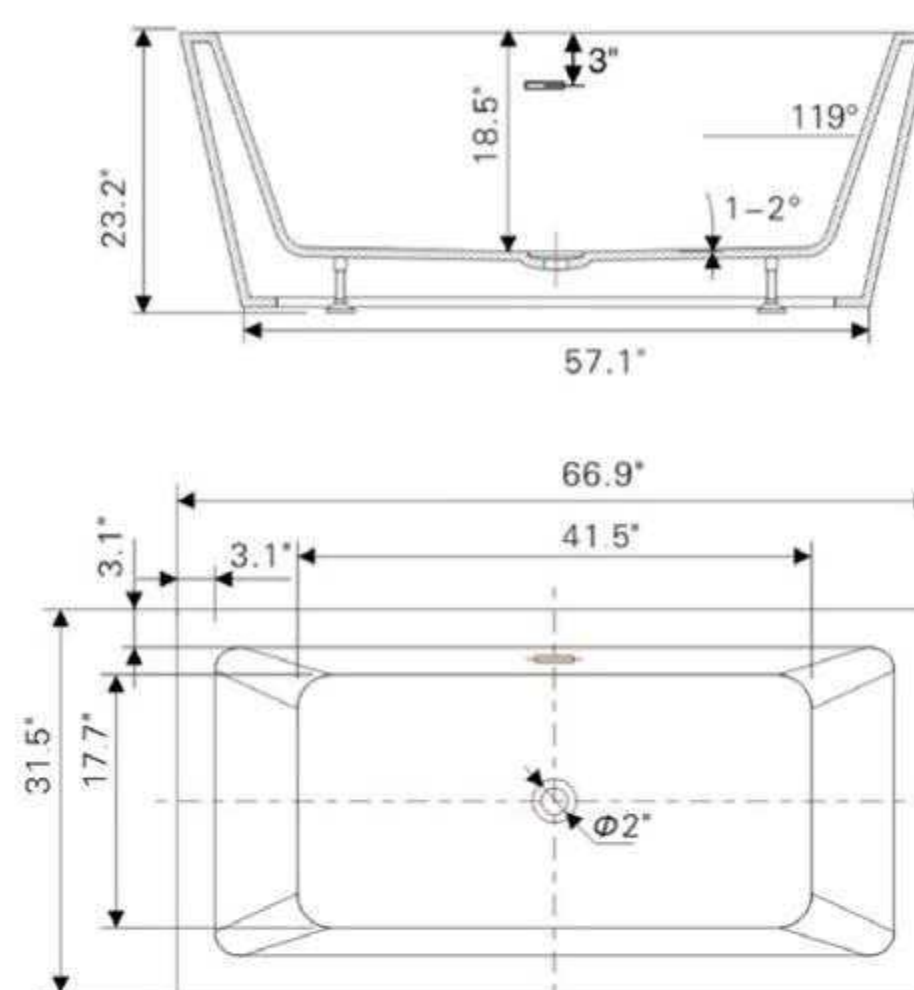

• **B8142**

Freestanding white acrylic bathtub

66.9" length X 31.5" width X 23.2" height

**With overflow and pop-up drain
Includes flexible drain hose.
UPC Certified.*

Available in Polished Chrome, Integrated Chrome, Brushed Nickel, Matte Black, Oil-Rubbed Bronze, Pure White, Titanium Gold