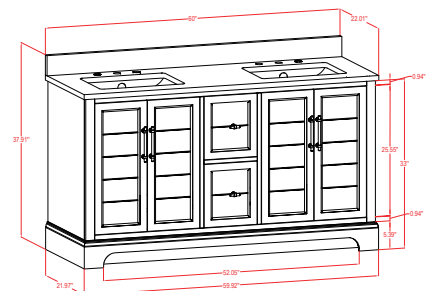

• **CVE36**

36" Single Sink Bathroom Vanity with Ceramic Sink & Top

36"W*22"D*38"H

**Includes sink.
Faucet sold seperately.*

Available in Grey, Vintage Green, White & Vintage spruce blue

• **CVE48**

48" Single Sink Bathroom Vanity with Ceramic Sink & Top

48"W*22"D*38"H

**Includes sink.
Faucet sold seperately.*

Available in Grey, Vintage Green,
White & Vintage spruce blue

• **CVE54**

54" Single Sink Bathroom Vanity with Ceramic Sink & Top

54"W*22"D*38"H

**Includes sink.
Faucet sold seperately.*

Available in Grey, Vintage Green,
White & Vintage spruce blue

• **CVE60D**

60" Double Sink Bathroom Vanity with Ceramic Sink & Top

60"W*22"D*38"H

**Includes sink.
Faucet sold seperately.*

Available in Grey, Vintage Green,
White & Vintage spruce blue