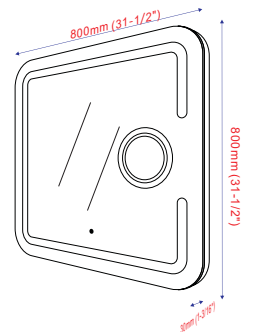

LED bathroom mirror with touch sensor and 3X Magnifier
31.5" height X 31.5" width X 1.2" depth