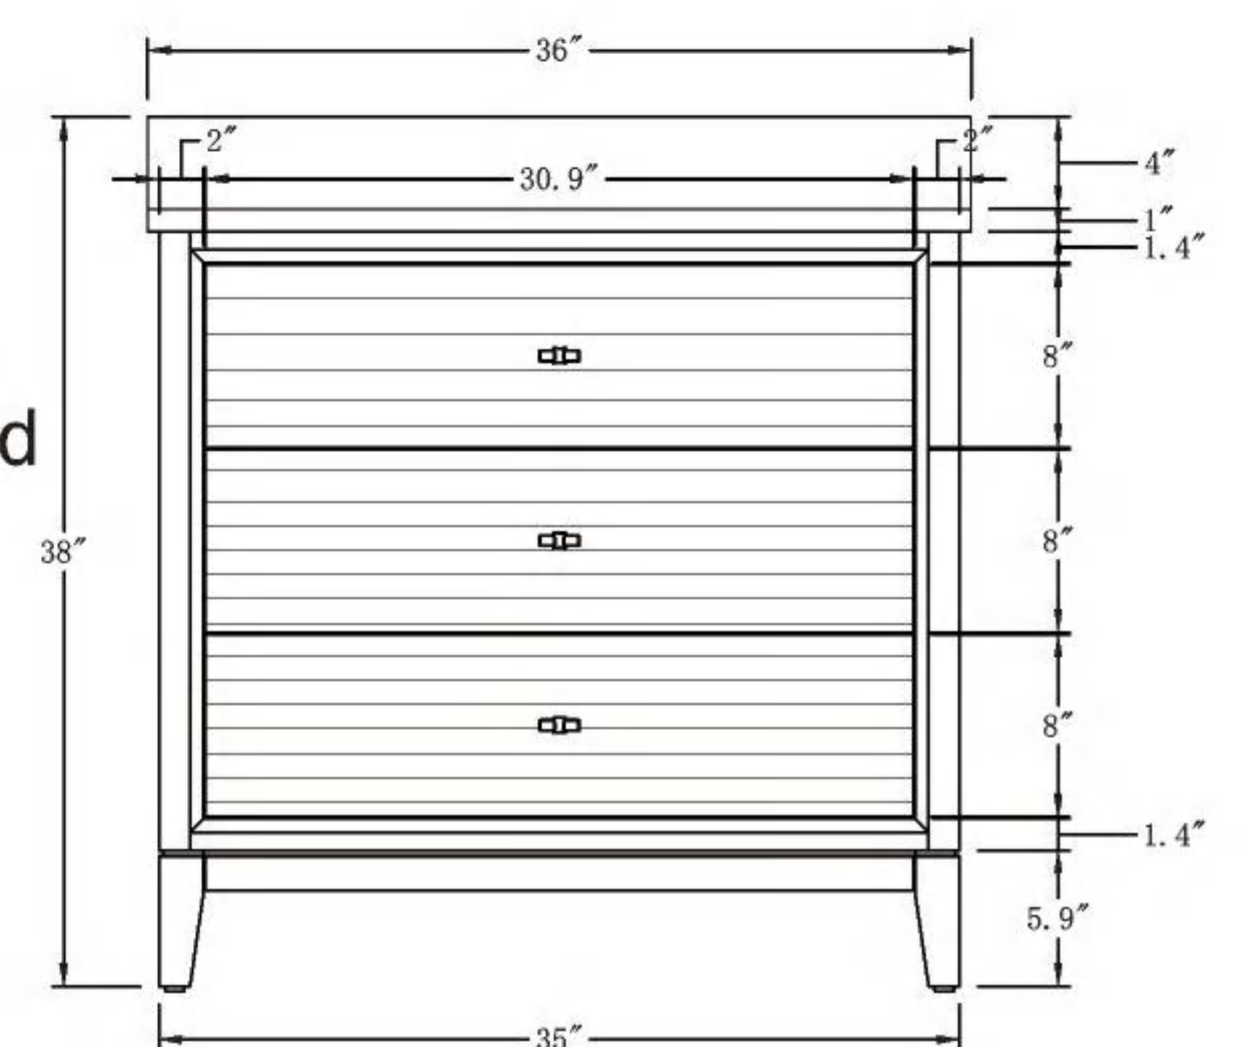

36 Inch Single Sink Bathroom Vanity With Engineered Marble Top

36" W * 22" D * 34" H

*Mirror, Faucet, & Drain Sold Separately.

Hardware Available in Matte Black, Polished Chrome & Titanium Gold

Available in Driftwood Grey, Nature Oak, Vintage Spruce Blue, White & Walnut