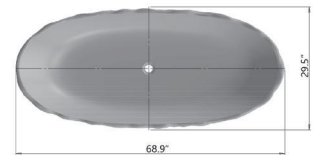

**With Polished Chrome Pop Up Drain.
UPC Certified.*

• **BS221-PW**

**Freestanding solid surface resin bathtub
68.9" length X 29.5" width X 22.8" height**

**With Polished Chrome Pop Up Drain.
UPC Certified.*