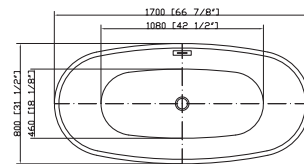

Freestanding white acrylic bathtub
66.8" length X 31.5" width X 22.8" height

*With overflow and pop-up drain
Includes flexible drain hose.
UPC Certified.

Available in Polished Chrome, Integrated Chrome, Brushed Nickel, Matte Black, Oil-Rubbed Bronze, Pure White, Titanium Gold