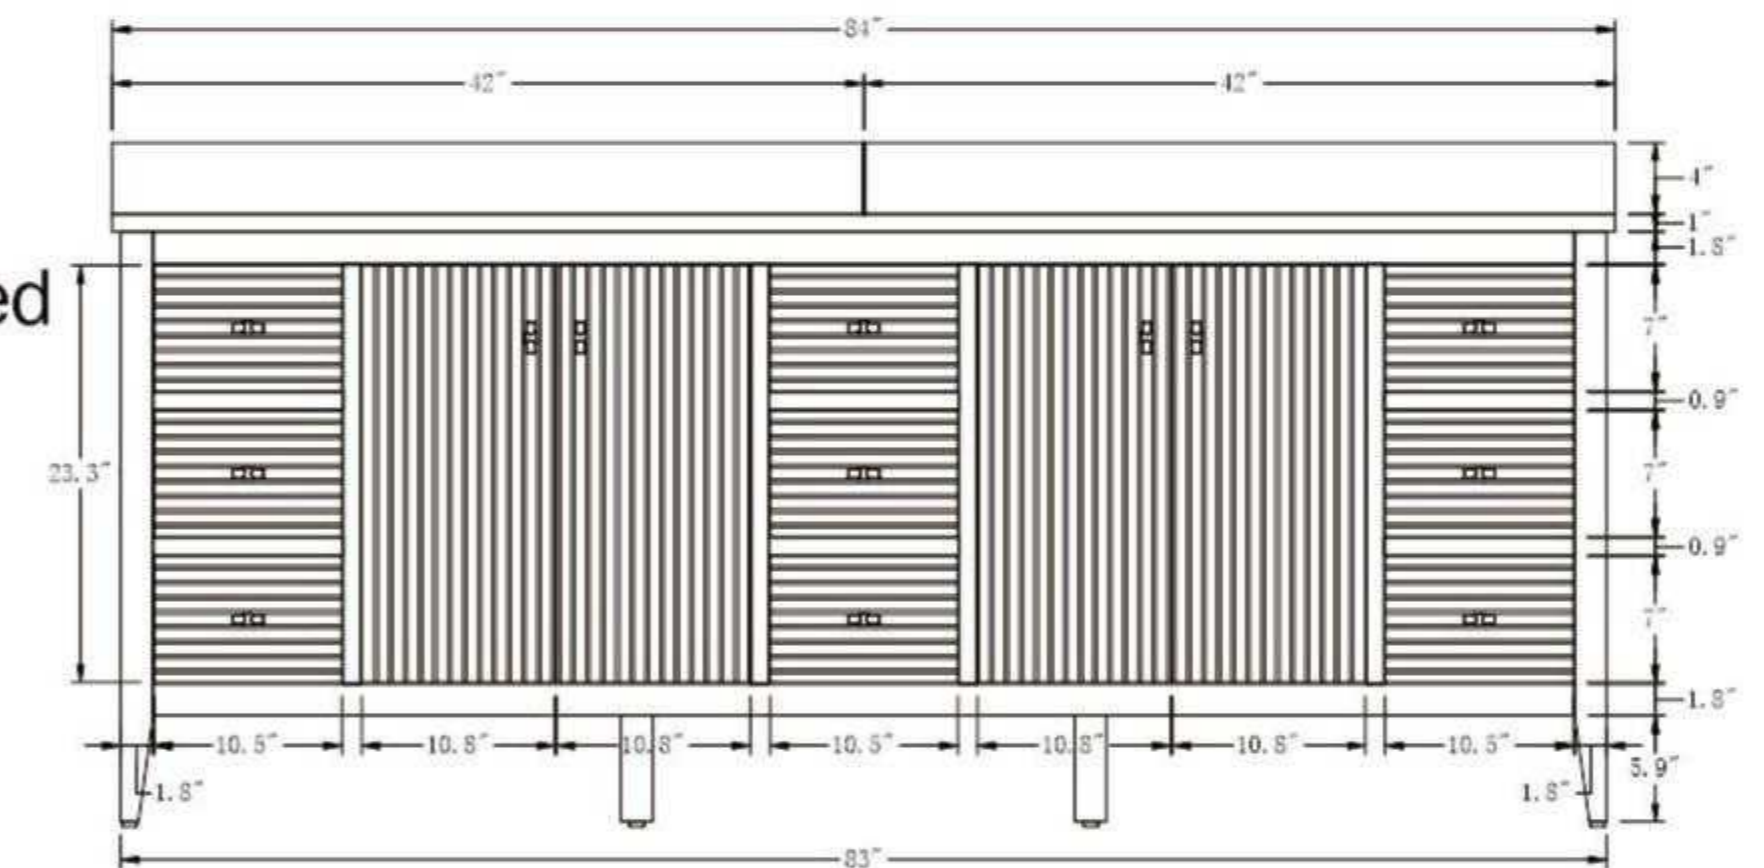

• CVL84D

84 Inch Double Sink Bathroom Vanity With Engineered Marble Top

84"W*22"D*38"H

**Mirror, Faucet, & Drain Sold Separately.*

Hardware Available in Matte Black, Polished Chrome & Titanium Gold

Natural Oak, Vintage Green, Walnut