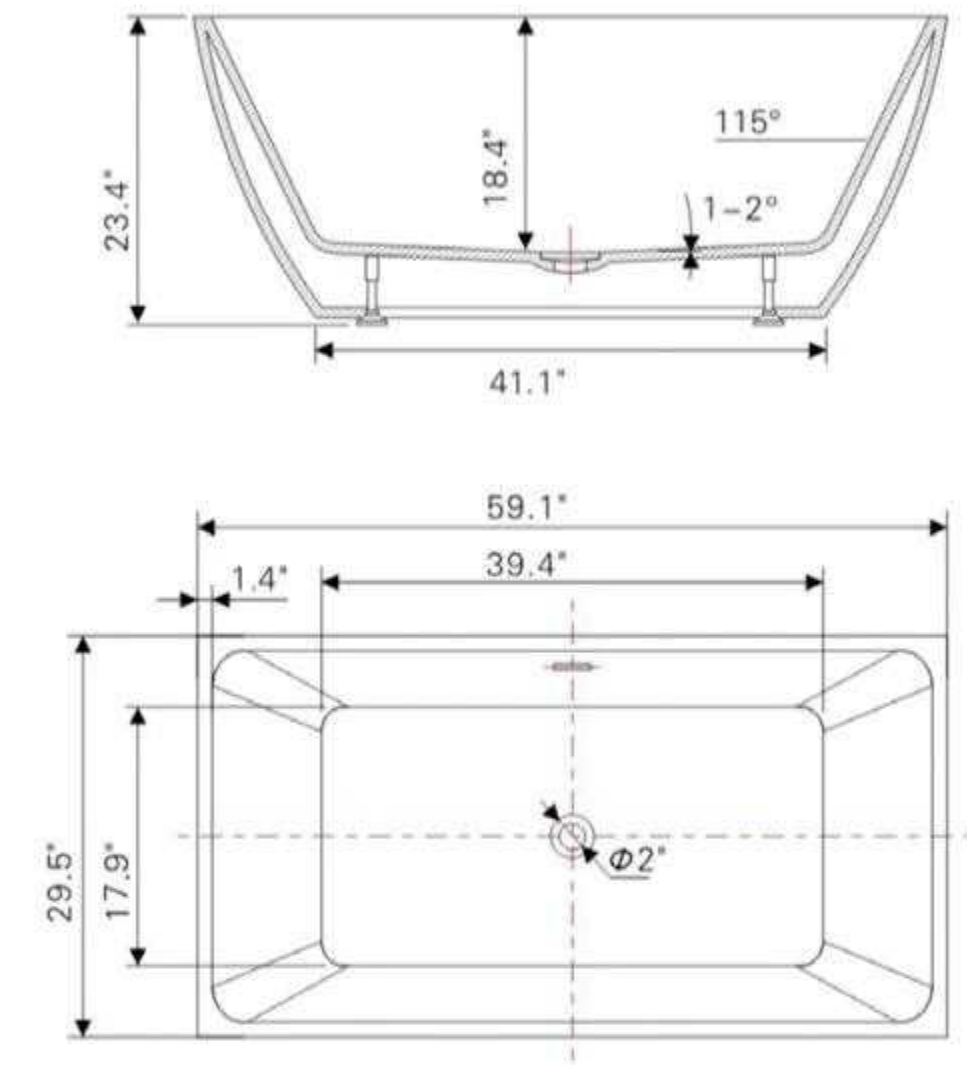

Freestanding white acrylic bathtub
59.1" length X 29.5" width X 23.4" height

*With overflow and pop-up drain
Includes flexible drain hose.
UPC Certified.

Available in Polished Chrome, Integrated Chrome, Brushed Nickel, Matte Black, Oil-Rubbed Bronze, Pure White, Titanium Gold