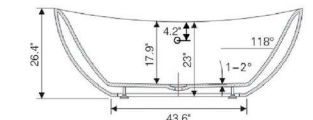

*With overflow and pop-up drain
Includes flexible drain hose.
UPC Certified.

Available in Polished Chrome, Integrated Chrome, Brushed Nickel, Matte Black, Oil-Rubbed Bronze, Pure White, Titanium Gold