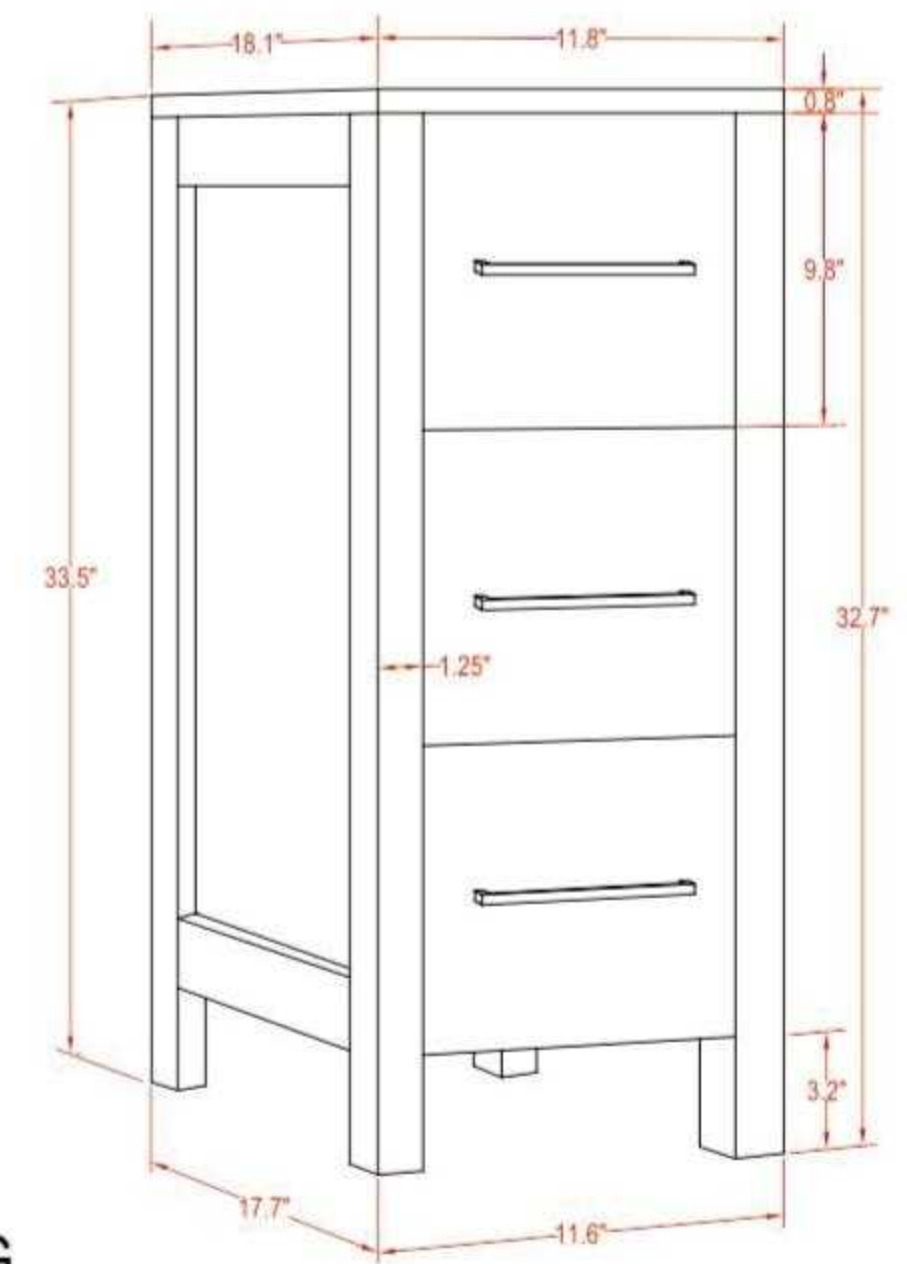

About Product

Bathroom Vanity Set-CVB

- CVB12

12 inch bathroom vanity cabinet
12"W*18"D*33.5"H

Available in Blue, Espresso, Grey & White, Driftwood Grey, Natural Oak, Vintage Green

- CVB24

24 inch single sink bathroom vanity set
24"W*18"D*36"H