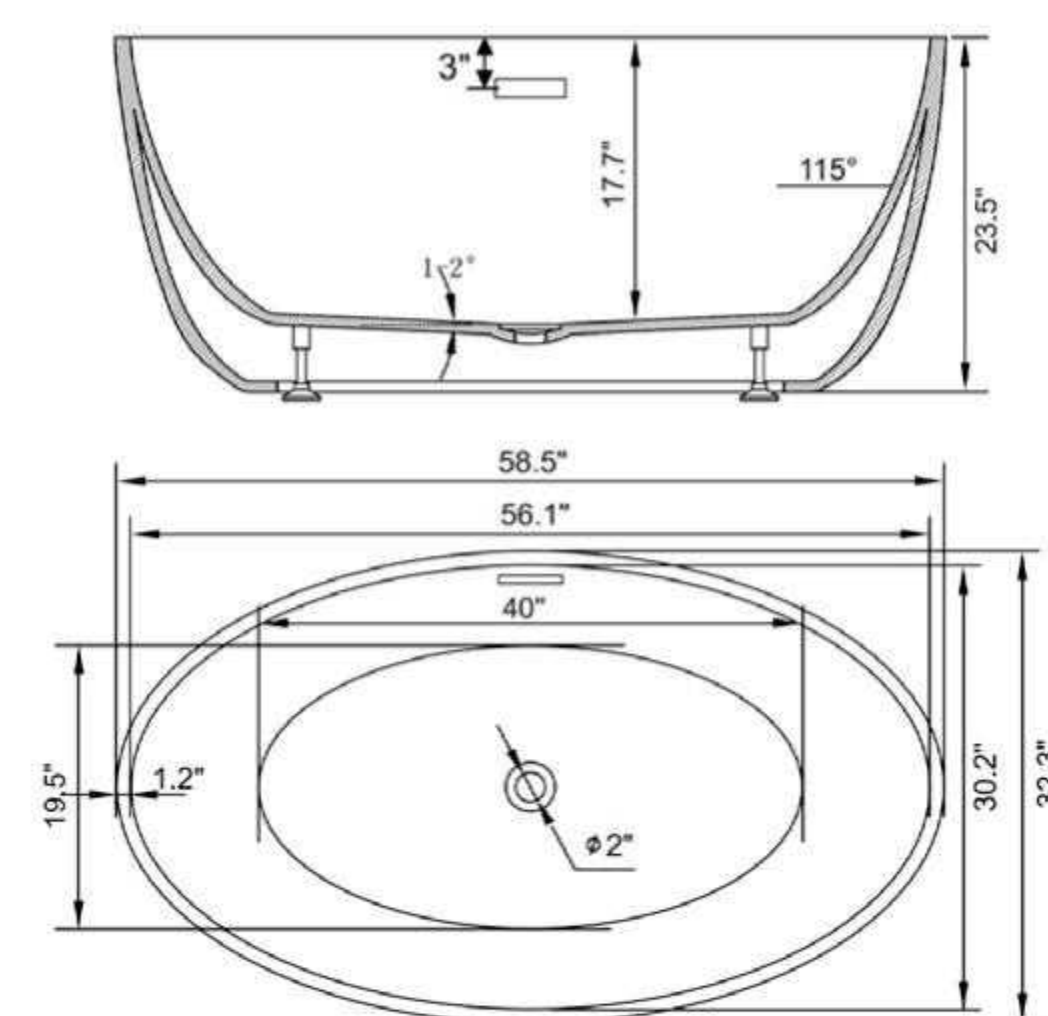

Freestanding white acrylic bathtub
58.5" length X 32.3" width X 23.5" height

*With overflow and pop-up drain
Includes flexible drain hose.
UPC Certified.

Available in Polished Chrome, Integrated Chrome, Brushed Nickel, Matte Black, Oil-Rubbed Bronze, Pure White, Titanium Gold