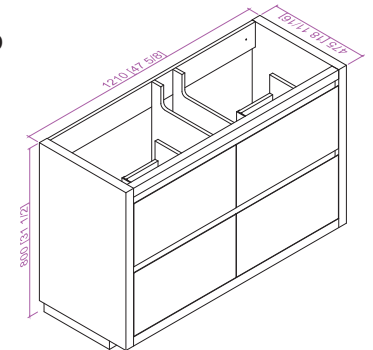

48 Inch Double Sink Bathroom Vanity With Resin Top