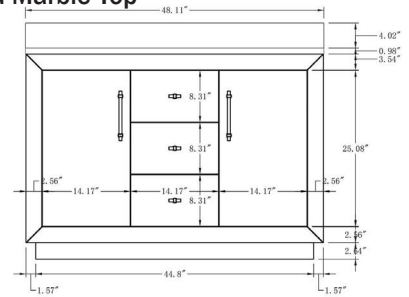

48 Inch Single Sink Bathroom Vanity With Engineered Marble Top

48"W*21.5"D*38"H

*Mirror, Faucet, & Drain Sold Separately.