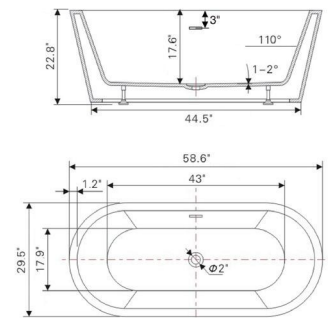

• B8151

Freestanding white acrylic bathtub

59.1" length X 29.5" width X 23" height

*With overflow and pop-up drain
Includes flexible drain hose.
UPC Certified.

Available in Polished Chrome, Integrated Chrome, Brushed Nickel, Matte Black, Oil-Rubbed Bronze, Pure White, Titanium Gold

• B815N1

Freestanding white acrylic bathtub

58.6" length X 29.5" width X 22.8" height

*With overflow and pop-up drain
Includes flexible drain hose.
UPC Certified.

Available in Polished Chrome, Integrated Chrome, Brushed Nickel, Matte Black, Oil-Rubbed Bronze, Pure White, Titanium Gold