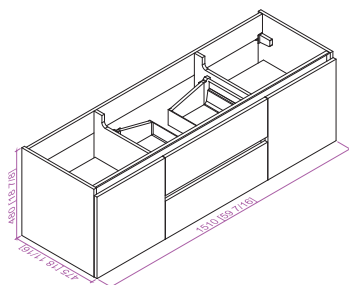

60 Inch Wall Hung Single Sink Bathroom Vanity With Resin Top