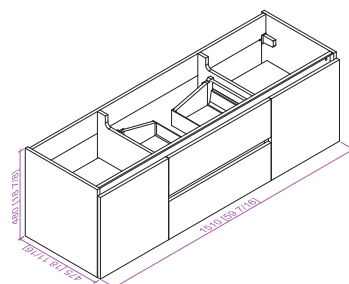

60"W*18.5"D*32"H

**Includes sink.
Mirror, Faucet, & Drain Sold Separately.*

- **CVF60DWL**

60 Inch LED Lighted Wall Hung Double Sink Bathroom Vanity With Resin Top

60"W*18.5"D*20"H

**Includes sink.
Mirror, Faucet, & Drain Sold Separately.*