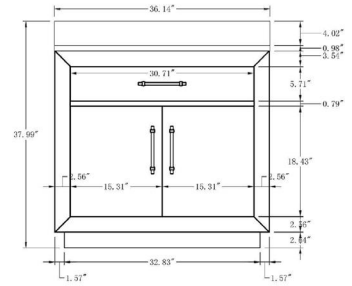

**Mirror, Faucet, & Drain Sold Separately.*

- **CVG36-T-ET**

36 Inch Single Sink Bathroom Vanity With Engineered Marble Top

36"W*21.5"D*38"H

**Mirror, Faucet, & Drain Sold Separately.*

- **CVG42-T-BT**

42 Inch Single Sink Bathroom Vanity With Limestone Top