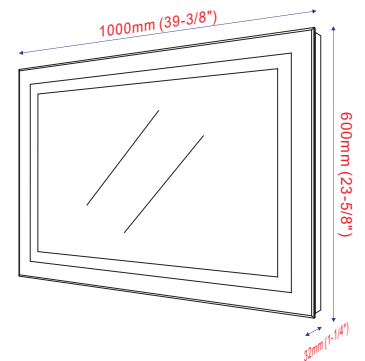

LED bathroom mirror with sensor switch
23.6" height X 39.4" width X 1.3" depth

*5500K LED.
7 lumen for each LED, each LED 0.7W, total LED 162pcs.