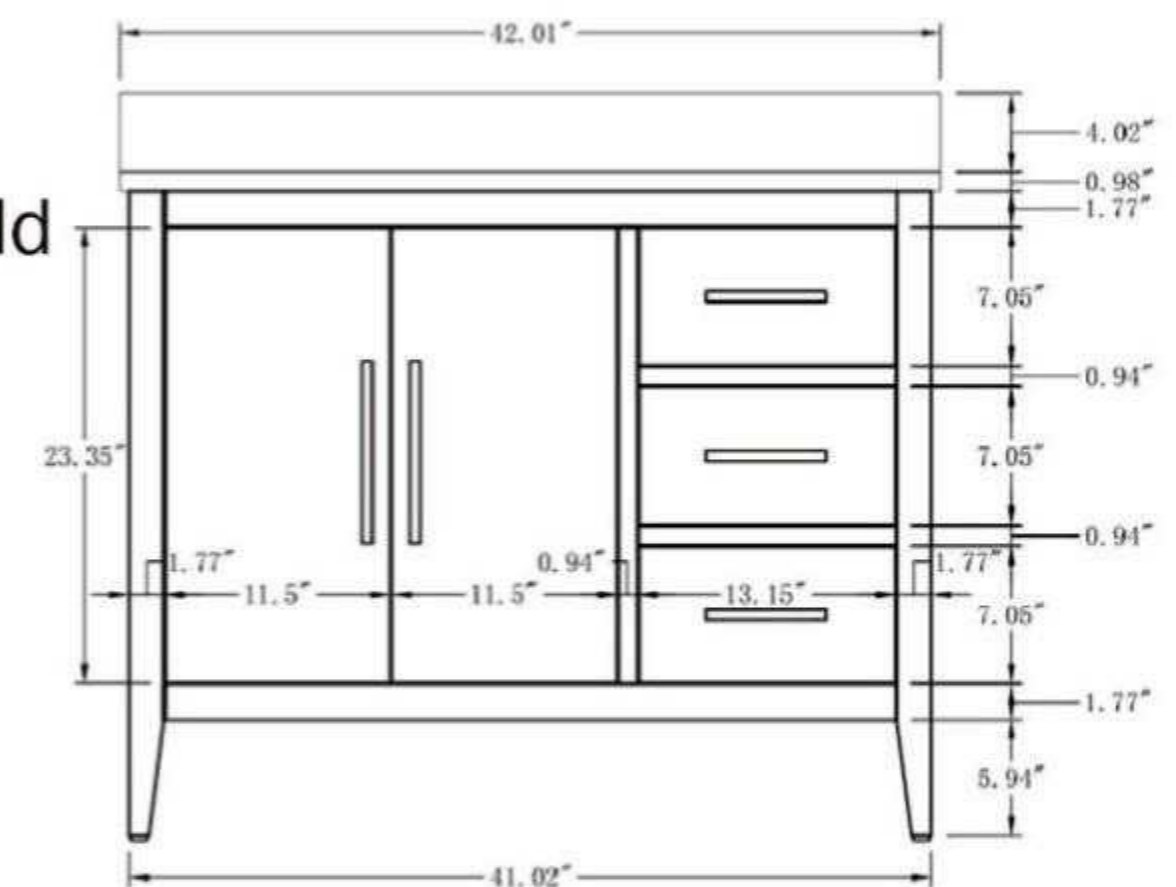

42"W*22"D*38"H

*Mirror, Faucet, & Drain Sold Separately.

Hardware Available in Matte Black, Polished Chrome & Titanium Gold

Cabinet Available in Driftwood Grey, Grey, Natural Oak, Vintage Green & White

• CVI48