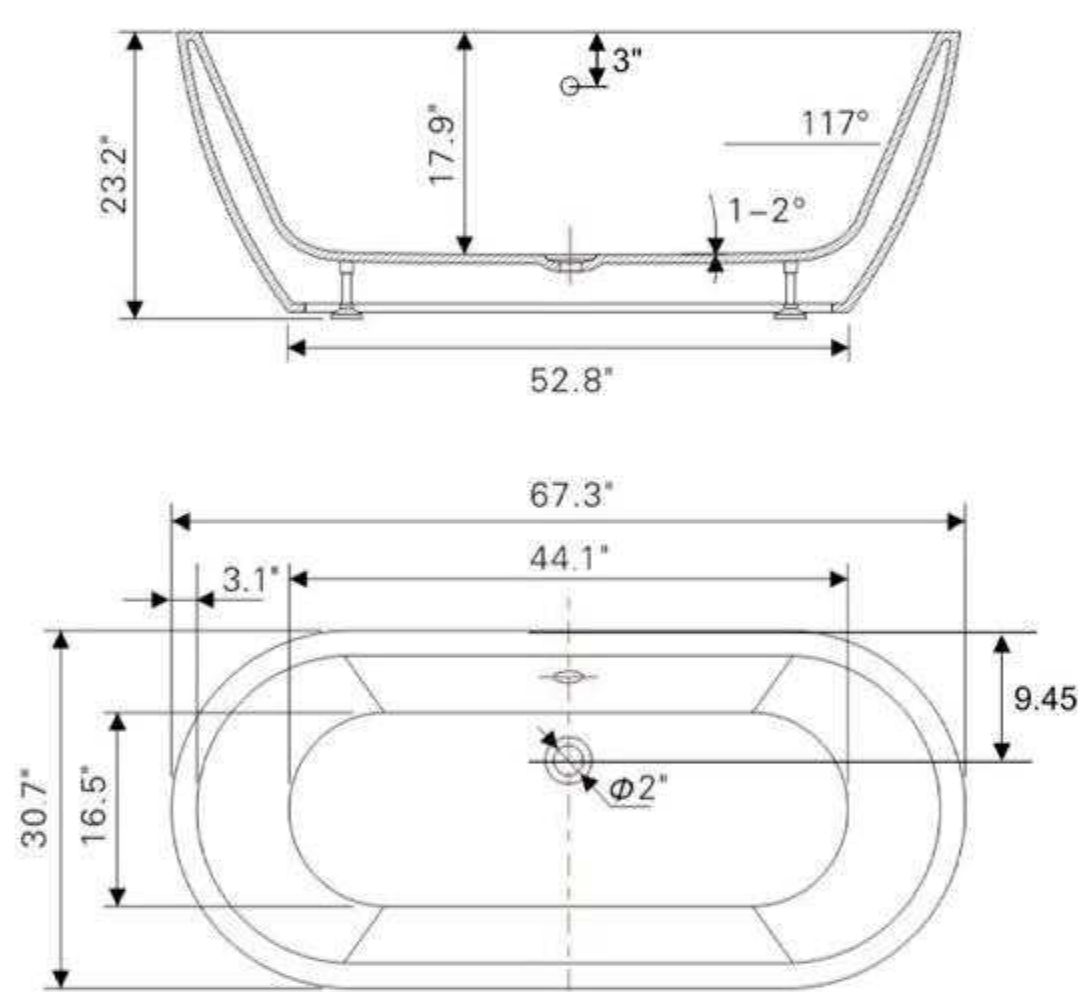

• B834M

Freestanding white acrylic bathtub
58.5" length X 32.3" width X 23.5" height

*With overflow and pop-up drain
Includes flexible drain hose.
UPC Certified.

Available in Polished Chrome, Integrated Chrome, Brushed Nickel, Matte Black, Oil-Rubbed Bronze, Pure White, Titanium Gold

• B8362

Freestanding white acrylic bathtub
67.3" length X 30.7" width X 23.2" height

*With overflow and pop-up drain
Includes flexible drain hose.
UPC Certified.

• B8372

Freestanding white acrylic bathtub
70.9" length X 33.7" width X 24" height

*With overflow and pop-up drain
Includes flexible drain hose.
UPC Certified.

• B8392

Freestanding white acrylic bathtub
70.1" length X 34.1" width X 29.9" height

*With overflow and pop-up drain
Includes flexible drain hose.
UPC Certified.