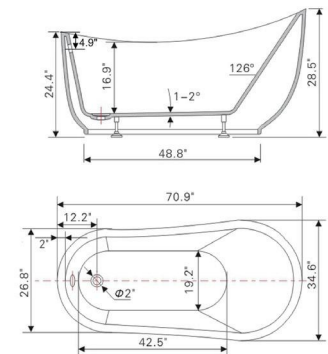

• **B3012-Right**

60" length X 32" width X 21.5" height

Available in Brushed Nickel, Matte Black, Polished Chrome, Pure White & Titanium Gold

• **B301M-Left**

54" length X 32" width X 21.5" height

Available in Brushed Nickel, Matte Black, Polished Chrome, Pure White & Titanium Gold

• **B301M-Right**

54" length X 32" width X 21.5" height

Available in Brushed Nickel, Matte Black, Polished Chrome, Pure White & Titanium Gold

• **B3022-Left**

60" length X 30" width X 21.5" height

Available in Brushed Nickel, Matte Black, Polished Chrome, Pure White & Titanium Gold

**With polished chrome pop-up drain.
Includes flexible drain hose.
UPC Certified.*

- B5122

Freestanding white acrylic bathtub

70.9" length X 34.6" width X 28.5" height

**With polished chrome pop-up drain.
Includes flexible drain hose.
UPC Certified.*

• B5132

Freestanding white acrylic bathtub
68.1" length X 29.9" width X 29.9" height

**With polished chrome pop-up drain.
 Includes flexible drain hose.
 UPC Certified.*

• B5151

Freestanding white acrylic bathtub
59.1" length X 29.5" width X 23.2" height