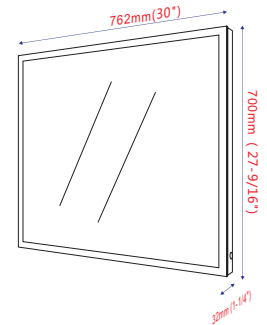

LED bathroom mirror with touch sensor
27.6" height X 30" width X 1.3" depth

**5500K blue & white LED.
7 lumen for each LED, each LED 0.7W, total LED 144pcs.*