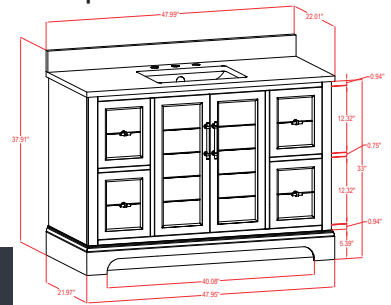

• **CVE48**

48" Single Sink Bathroom Vanity with Ceramic Sink & Top

48"W*22"D*38"H

**Includes sink.
Faucet sold seperately.*

Available in Grey, Vintage Green,
White & Vintage spruce blue

• **CVE54**

54" Single Sink Bathroom Vanity with Ceramic Sink & Top