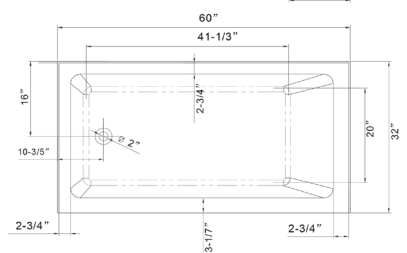

About Product

Acrylic Alcove Skirt Bathtub

• B3011-Left

47.8" length X 32" width X 21.5" height

Available in Brushed Nickel, Matte Black, Polished Chrome, Pure White & Titanium Gold

• B3011-Right

47.8" length X 32" width X 21.5" height

Available in Brushed Nickel, Matte Black, Polished Chrome, Pure White & Titanium Gold

• B3012-Left

60" length X 32" width X 21.5" height

Available in Brushed Nickel, Matte Black, Polished Chrome, Pure White & Titanium Gold

• **B3012-Right**

60" length X 32" width X 21.5" height

Available in Brushed Nickel, Matte Black, Polished Chrome, Pure White & Titanium Gold

• **B301M-Left**

54" length X 32" width X 21.5" height

Available in Brushed Nickel, Matte Black, Polished Chrome, Pure White & Titanium Gold