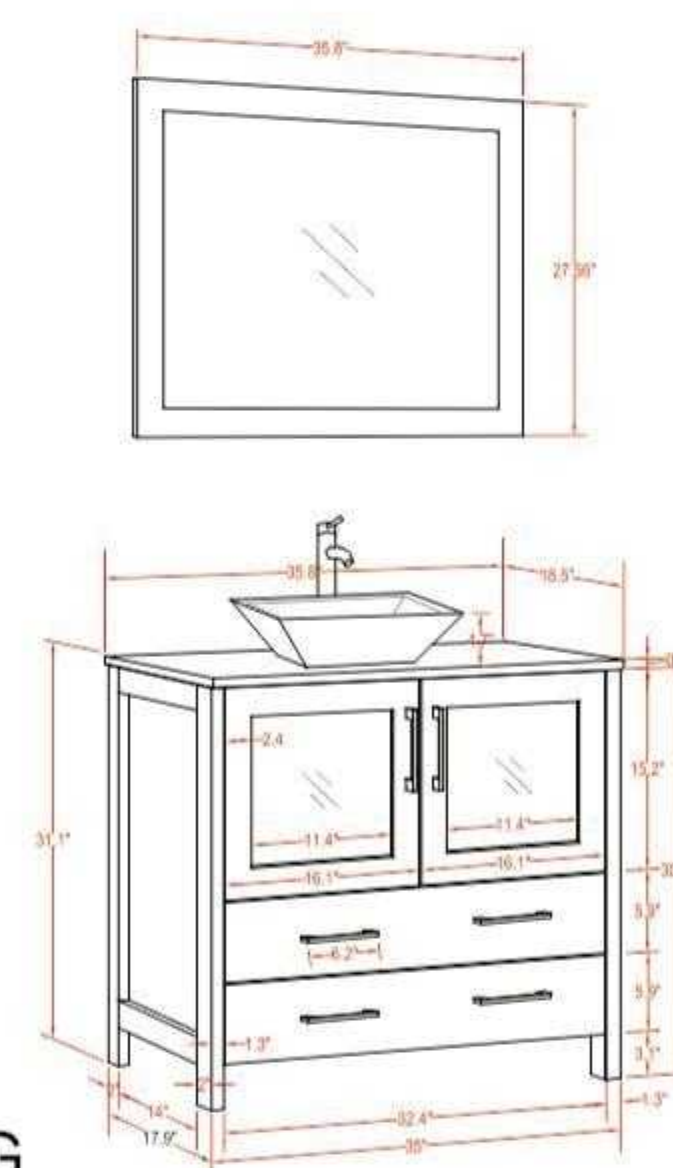

36 inch single sink bathroom vanity set

36"W*18.5"D*36"H

**Includes sink and mirror.
Faucet sold separately.*

Available in Blue, Espresso, Grey & White, Driftwood Grey, Natural Oak, Vintage Green