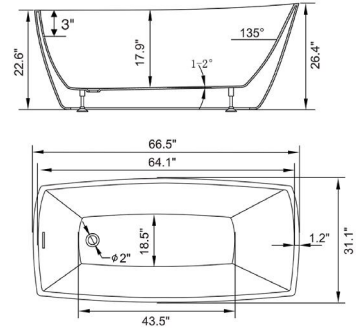

• **B8411**

Freestanding white acrylic bathtub

66.5" length X 31.1" width X 26.4" height

**With overflow and pop-up drain
Includes flexible drain hose.
UPC Certified.*

Available in Polished Chrome, Integrated Chrome, Brushed Nickel, Matte Black, Oil-Rubbed Bronze, Pure White, Titanium Gold