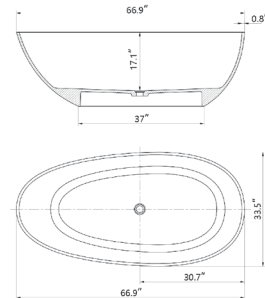

• **BS131-PC**

*With Polished Chrome Pop Up Drain.
UPC Certified.

• **BS132-PC**

*With Polished Chrome Pop Up Drain.
UPC Certified.

• **BS131-PR**

*With Polished Chrome Pop Up Drain.
UPC Certified.

• **BS132-PR**

*With Polished Chrome Pop Up Drain.
UPC Certified.