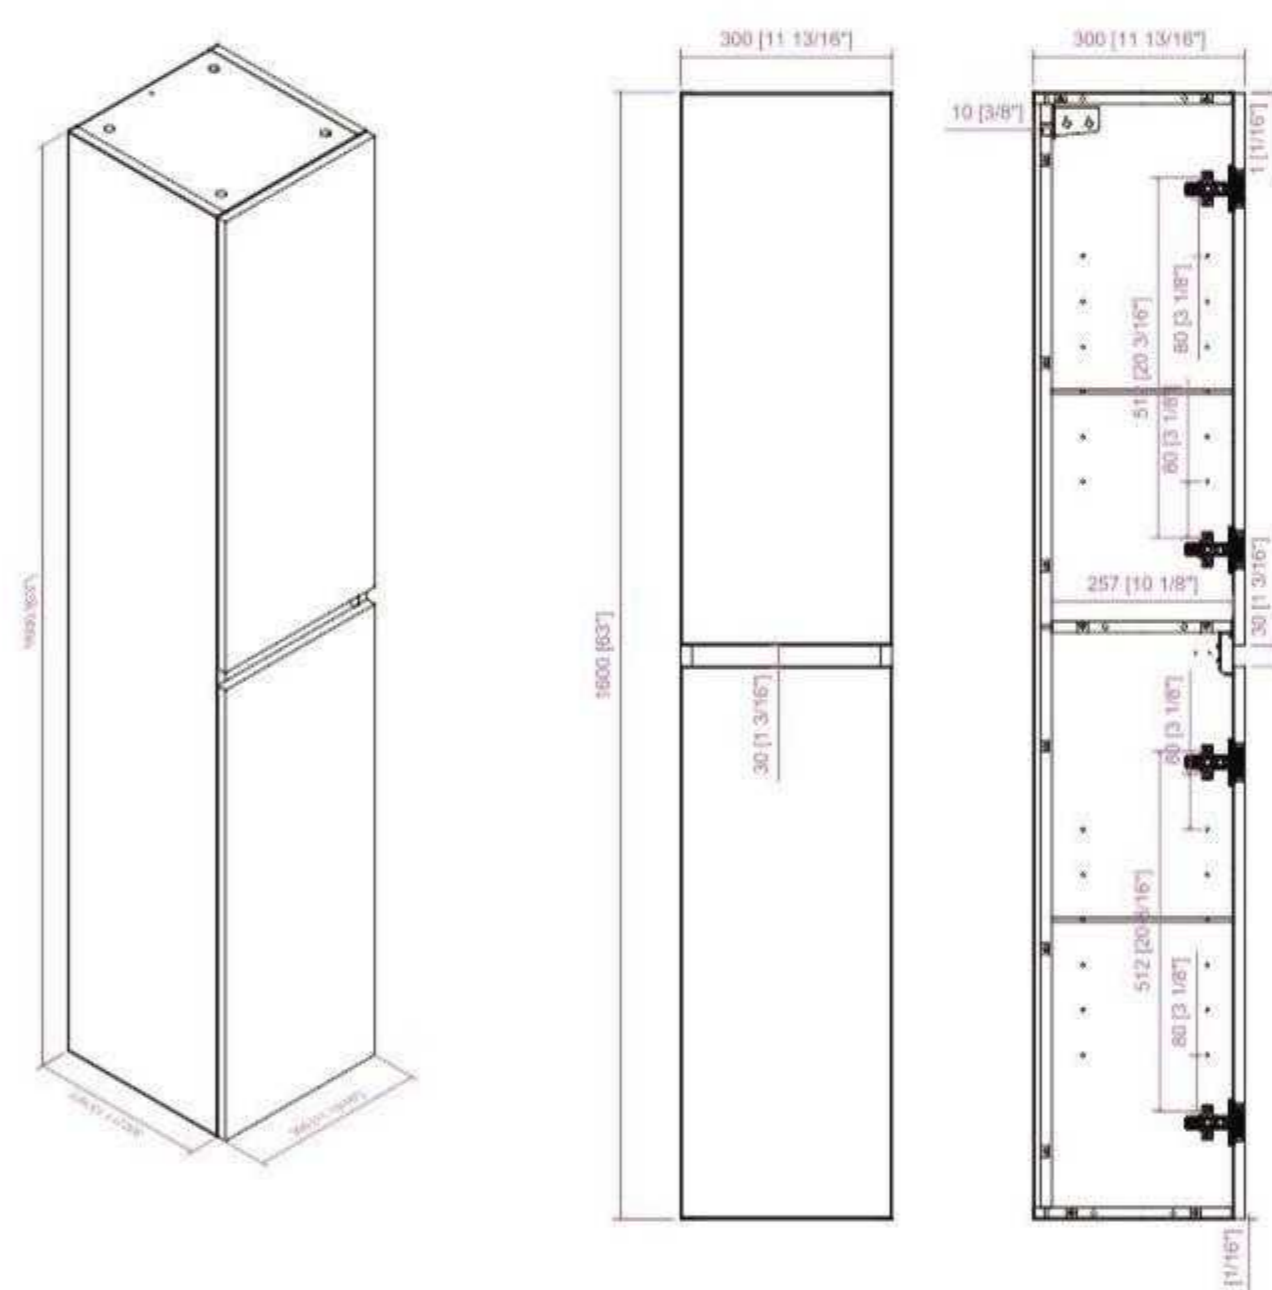

About Product

Bathroom Vanity Set-CVF

- CVF11WL

- CVF11W

- CVF24WL

**Includes sink.
Mirror, Faucet, & Drain Sold Separately.*