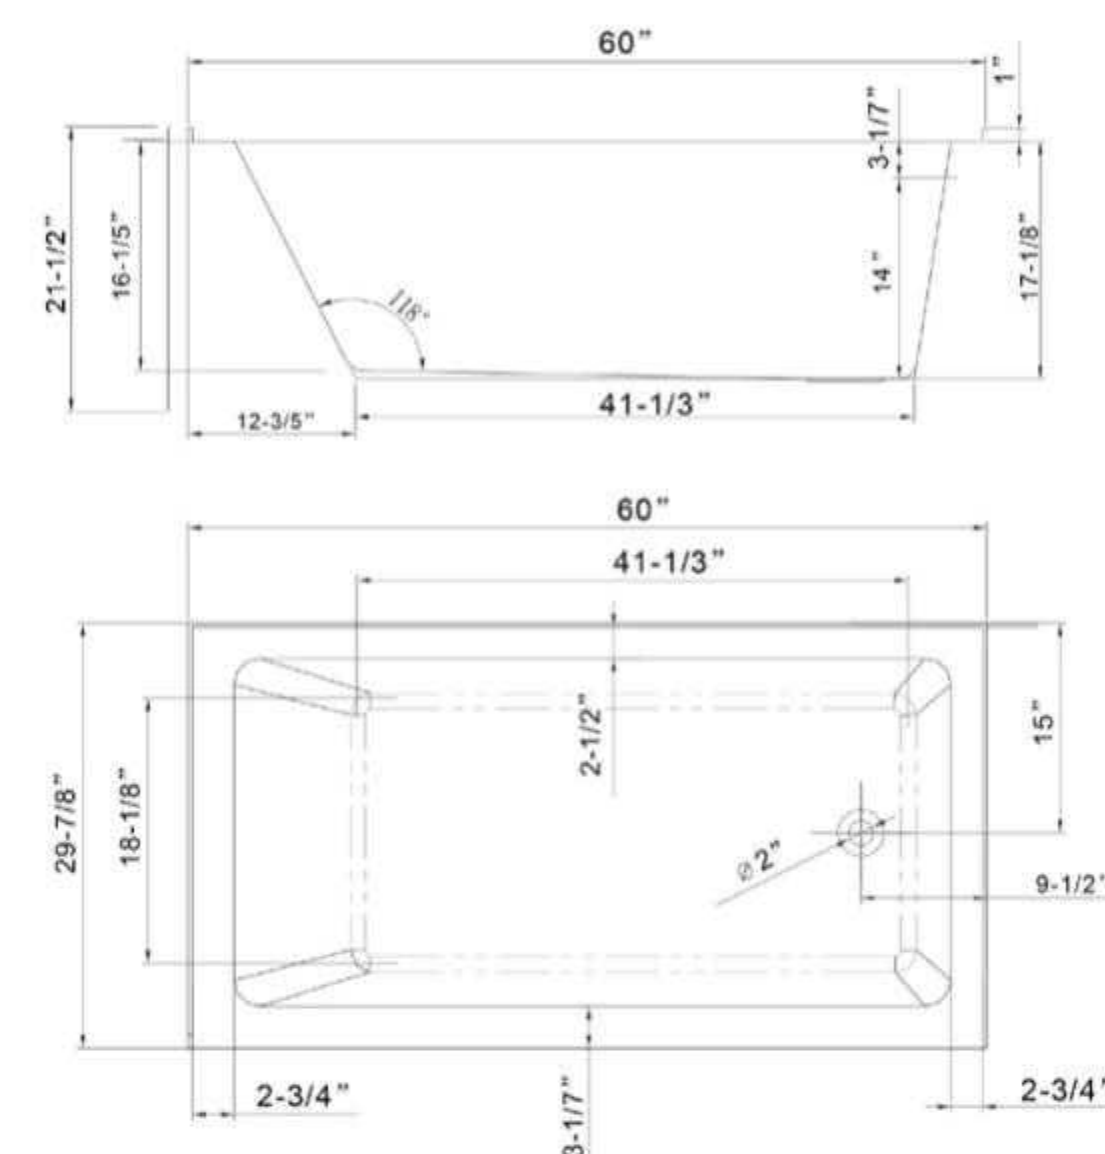

60" length X 30" width X 21.5" height

Available in Brushed Nickel, Matte Black, Polished Chrome, Pure White & Titanium Gold