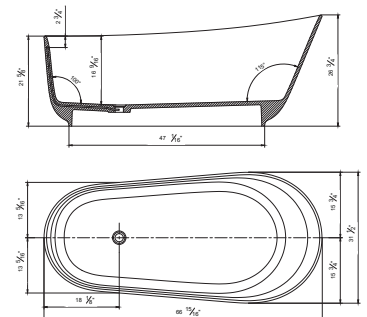

**With overflow and pop-up drain.
White matte finish.
UPC Certified.*

- **BS112M**

Freestanding solid surface resin matte bathtub

66.9" length X 31.5" width X 26.8" height

**With overflow and pop-up drain.
White matte finish.
UPC Certified.*