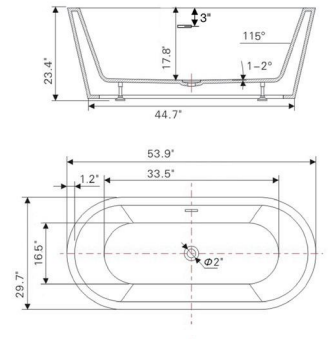

• **B8150**

Freestanding white acrylic bathtub

53.9" length X 29.7" width X 23.4" height

**With overflow and pop-up drain
Includes flexible drain hose.
UPC Certified.*

Available in Polished Chrome, Integrated Chrome, Brushed Nickel, Matte Black, Oil-Rubbed Bronze, Pure White, Titanium Gold