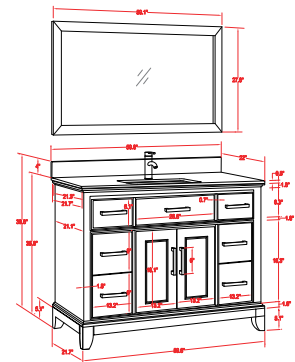

• CVA48

48 inch single sink bathroom vanity set

48"W*22"D*40"H

**Includes sink and mirror.
Faucet sold separately.*

Available in Espresso, Grey & White

• CVA60D

60 inch double sink bathroom vanity set

60"W*22"D*40"H

**Includes sink and mirror.
Faucet sold separately.*

Available in Espresso, Grey & White

• CVA60S

60 inch single sink bathroom vanity set

60"W*22"D*40"H

**Includes sink and mirror.
Faucet sold separately.*

Available in Espresso, Grey & White

• CVA72D

72 inch double sink bathroom vanity set

72"W*22"D*40"H

**Includes sink and mirror.
Faucet sold separately.*

Available in Espresso, Grey & White