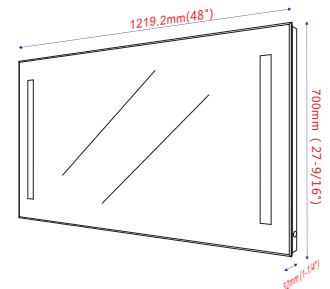

LED bathroom mirror with sensor switch
27.6" height X 48" width X 1.3" depth

*5500K blue & white LED.
7 lumen for each LED, each LED 0.7W, total LED 72pcs.