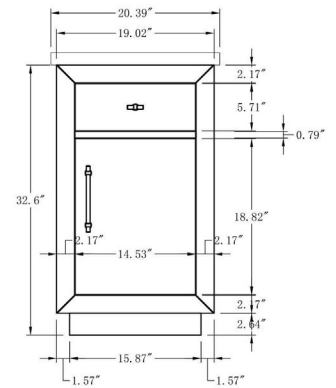

60"W*18.5"D*32"H

**Includes sink.
Mirror, Faucet, & Drain Sold Separately.*

About Product

Bathroom Vanity Set-CVG

- CVG20-T

20 Inch Single Sink Bathroom Vanity With Engineered Marble Top
20"W*15.5"D*34"H

**Mirror, Faucet, & Drain Sold Separately.*