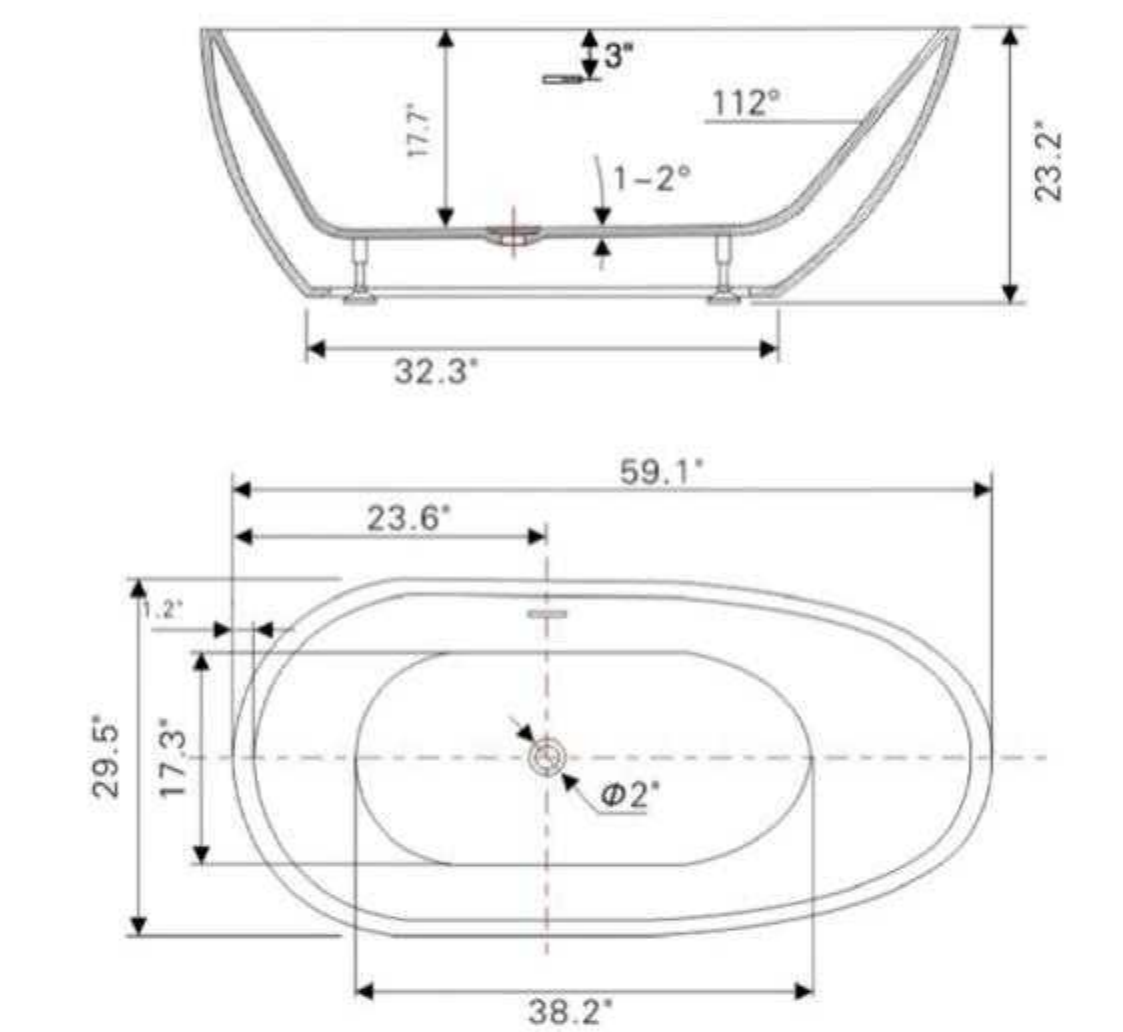

**With overflow and pop-up drain
Includes flexible drain hose.
UPC Certified.*

Available in Polished Chrome, Integrated Chrome, Brushed Nickel, Matte Black, Oil-Rubbed Bronze, Pure White, Titanium Gold