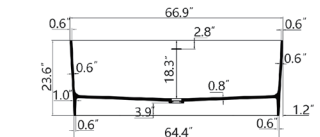

Freestanding solid surface resin glossy bathtub
66.9" length X 31.5" width X 23.6" height