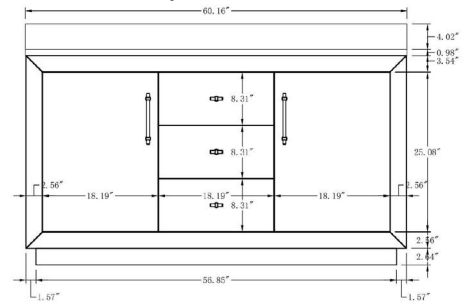

**Mirror, Faucet, & Drain Sold Separately.*

- **CVG60D-T-BT**

60 Inch Double Sink Bathroom Vanity With Limestone Top

60"W*21.5"D*38"H

**Mirror, Faucet, & Drain Sold Separately.*

- **CVG60D-T-ET**

60 Inch Double Sink Bathroom Vanity With Engineered Marble Top