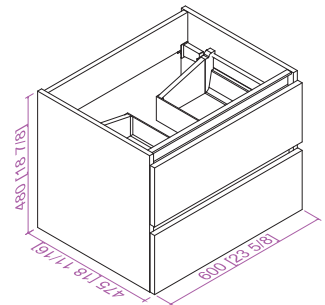

30 Inch LED Lighted Wall Hung Single Sink Bathroom Vanity With Resin Top
30"W*18.5"D*20"H