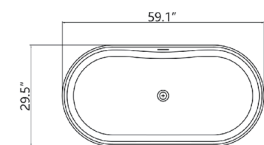

• **BS201M**

**With overflow and Polished Chrome Pop Up Drain.
UPC Certified.*

• **BS202M**

**With overflow and Polished Chrome Pop Up Drain.
UPC Certified.*

• **BS201G**

Freestanding solid surface resin glossy bathtub
59.1" length X 29.5" width X 23.6" height

**With overflow and Polished Chrome Pop Up Drain.
UPC Certified.*

• **BS202G**

**With overflow and Polished Chrome Pop Up Drain.
UPC Certified.*