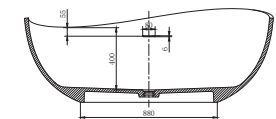

Freestanding solid surface resin matte bathtub
63" length X 37.4" width X 23.6" height