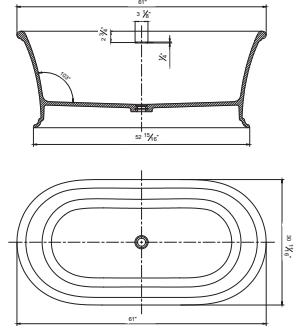

• **BS142M**

Freestanding solid surface resin glossy bathtub
66.9" length X 31.5" width X 21.6" height

*With overflow and pop-up drain.
White matte finish.
UPC Certified.

• **BS161M**

Freestanding solid surface resin matte bathtub
61" length X 30.7" width X 23.6" height

*With overflow and pop-up drain.
White matte finish.
UPC Certified.

• **BS162M**

Freestanding solid surface resin matte bathtub
66.9" length X 31.5" width X 23.6" height

*With overflow and pop-up drain.
White matte finish.
UPC Certified.

• **BS161G**

Freestanding solid surface resin glossy bathtub
61" length X 30.7" width X 23.6" height

*With overflow and pop-up drain.
White glossy finish.
UPC Certified.