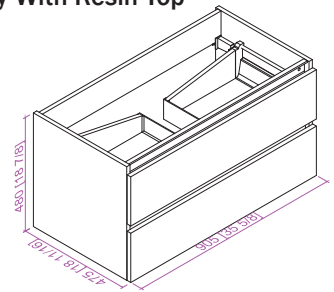

36 Inch LED Lighted Wall Hung Single Sink Bathroom Vanity With Resin Top