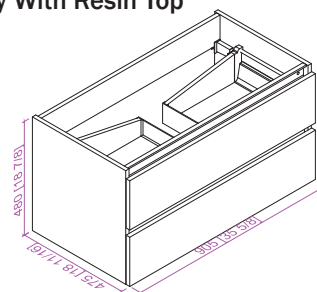

36 Inch LED Lighted Wall Hung Single Sink Bathroom Vanity With Resin Top

36"W*18.5"D*20"H

**Includes sink.
Mirror, Faucet, & Drain Sold Separately.*