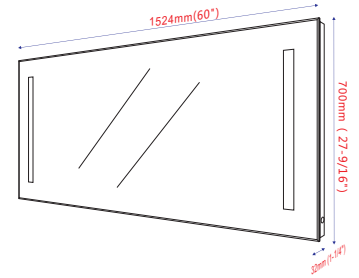

**5500K blue & white LED.
7 lumen for each LED, each LED 0.7W, total LED 144pcs.*