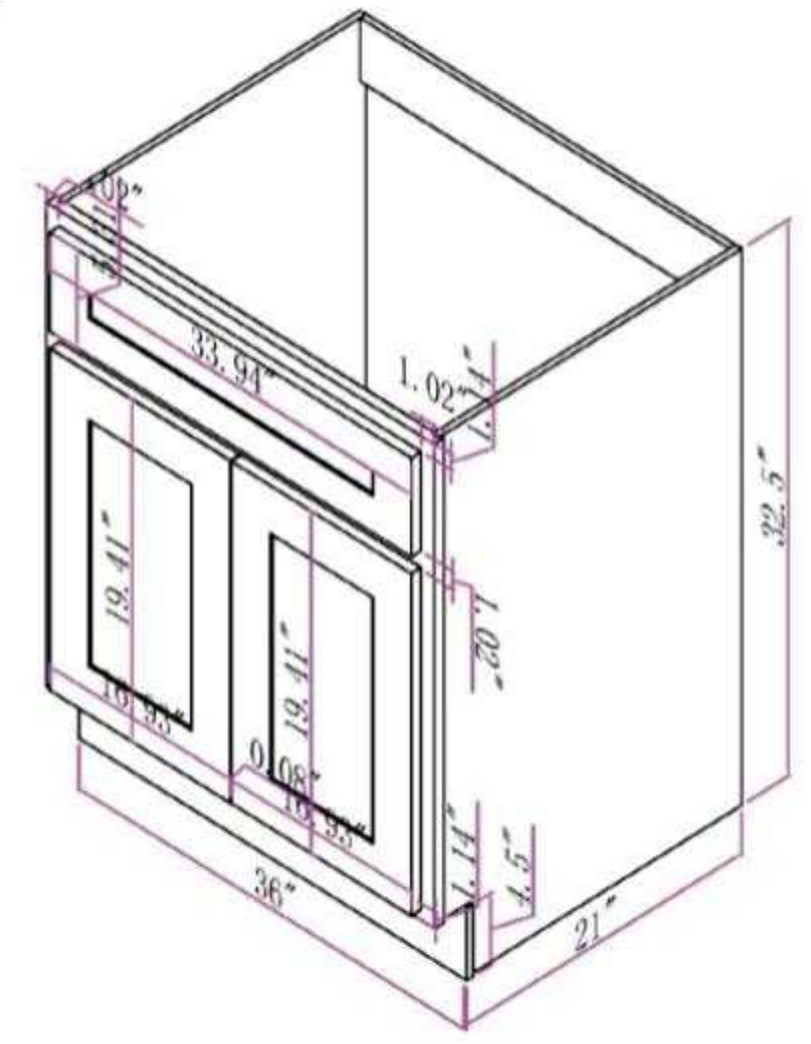

Available in Brown, Grey, White

- CVD36

- CVJ36

36 Inch Vanity Cabinet
36"W*21"D*32.5"H

- CVD36-2L

- CVJ36-2L

36 Inch 2 Left Drawer Vanity Cabinet
36"W*21"D*32.5"H

- CVD136-2R