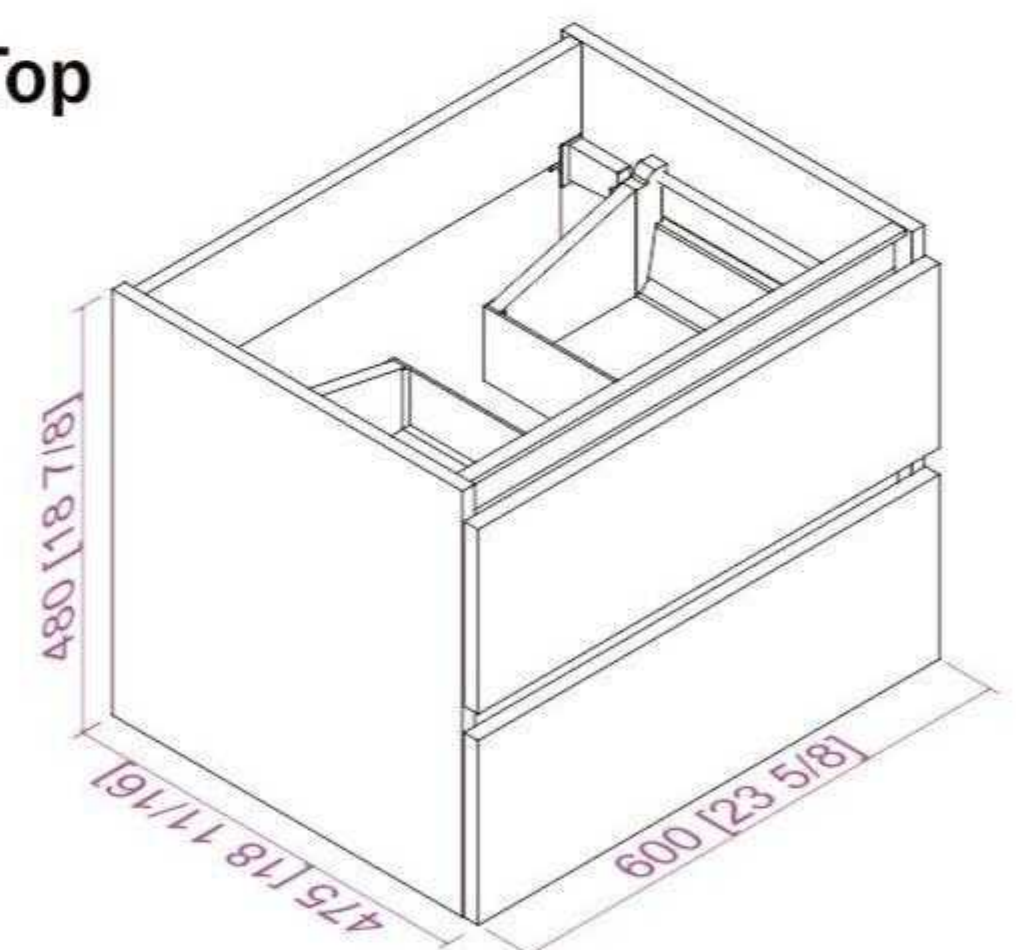

**Includes sink.
 Mirror, Faucet, & Drain Sold Separately.*

- **CVF30W**

30 Inch Wall Hung Single Sink Bathroom Vanity With Resin Top
30"W*18.5"D*20"H

**Includes sink.
 Mirror, Faucet, & Drain Sold Separately.*