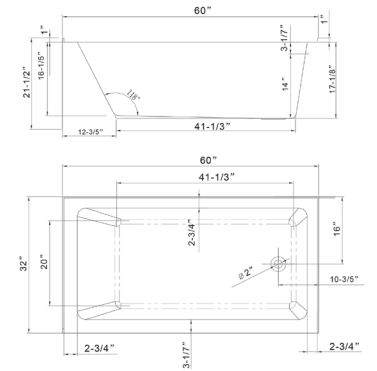

About Product

Acrylic Alcove Skirt Bathtub

- **B3011-Left**

47.8" length X 32" width X 21.5" height

Available in Brushed Nickel, Matte Black, Polished Chrome, Pure White & Titanium Gold

- **B3011-Right**

47.8" length X 32" width X 21.5" height

Available in Brushed Nickel, Matte Black, Polished Chrome, Pure White & Titanium Gold

- **B3012-Left**

60" length X 32" width X 21.5" height

Available in Brushed Nickel, Matte Black, Polished Chrome, Pure White & Titanium Gold

• **B3012-Right**

60" length X 32" width X 21.5" height

Available in Brushed Nickel, Matte Black, Polished Chrome, Pure White & Titanium Gold

• **B301M-Left**

54" length X 32" width X 21.5" height

Available in Brushed Nickel, Matte Black, Polished Chrome, Pure White & Titanium Gold