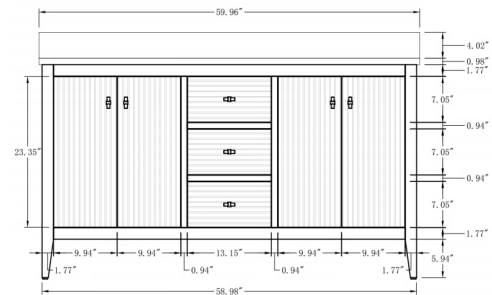

• **CVL60D**

60 Inch Double Sink Bathroom Vanity With Engineered Marble Top

60"W*22"D*38"H

**Mirror, Faucet, & Drain Sold Separately.*

Hardware Available in Matte Black, Brushed Nickel & Golden Brushed

Cabinet Available in Driftwood Grey, Grey, Natural Oak, Vintage Green, White & Walnut