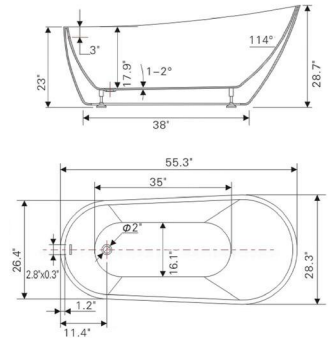

• B5222

Freestanding white acrylic bathtub
66.9" length X 31.5" width X 28.7" height

**With overflow and pop-up drain
 Includes flexible drain hose.
 UPC Certified.*

Available in Polished Chrome, Integrated Chrome, Brushed Nickel, Matte Black, Oil-Rubbed Bronze, Pure White, Titanium Gold

• B5221

Freestanding white acrylic bathtub

55.3" length X 28.3" width X 28.7" height

**With overflow and pop-up drain
Includes flexible drain hose.
UPC Certified.*

Available in Polished Chrome, Integrated Chrome, Brushed Nickel, Matte Black, Oil-Rubbed Bronze, Pure White, Titanium Gold

• B525

Freestanding white acrylic bathtub

54.1" length X 27.8" width X 27.8" height

**With overflow and pop-up drain
Includes flexible drain hose.
UPC Certified.*

Available in Polished Chrome, Integrated Chrome, Brushed Nickel, Matte Black, Oil-Rubbed Bronze, Pure White, Titanium Gold