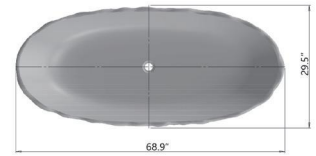

- **BS222-PC**

**With Polished Chrome Pop Up Drain.
UPC Certified.*

- **BS222-PR**

**With Polished Chrome Pop Up Drain.
UPC Certified.*

- **BS221-PW**

**With Polished Chrome Pop Up Drain.
UPC Certified.*

- **BS182M**

**With overflow and Polished Chrome Pop Up Drain.
UPC Certified.*