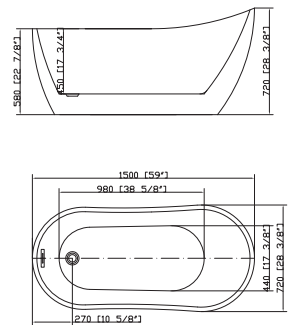

• **B9041**

Freestanding white acrylic bathtub

59" length X 28.3" width X 28.3" height

**With overflow and pop-up drain
Includes flexible drain hose.
UPC Certified.*

Available in Polished Chrome, Integrated Chrome, Brushed Nickel, Matte Black, Oil-Rubbed Bronze, Pure White, Titanium Gold