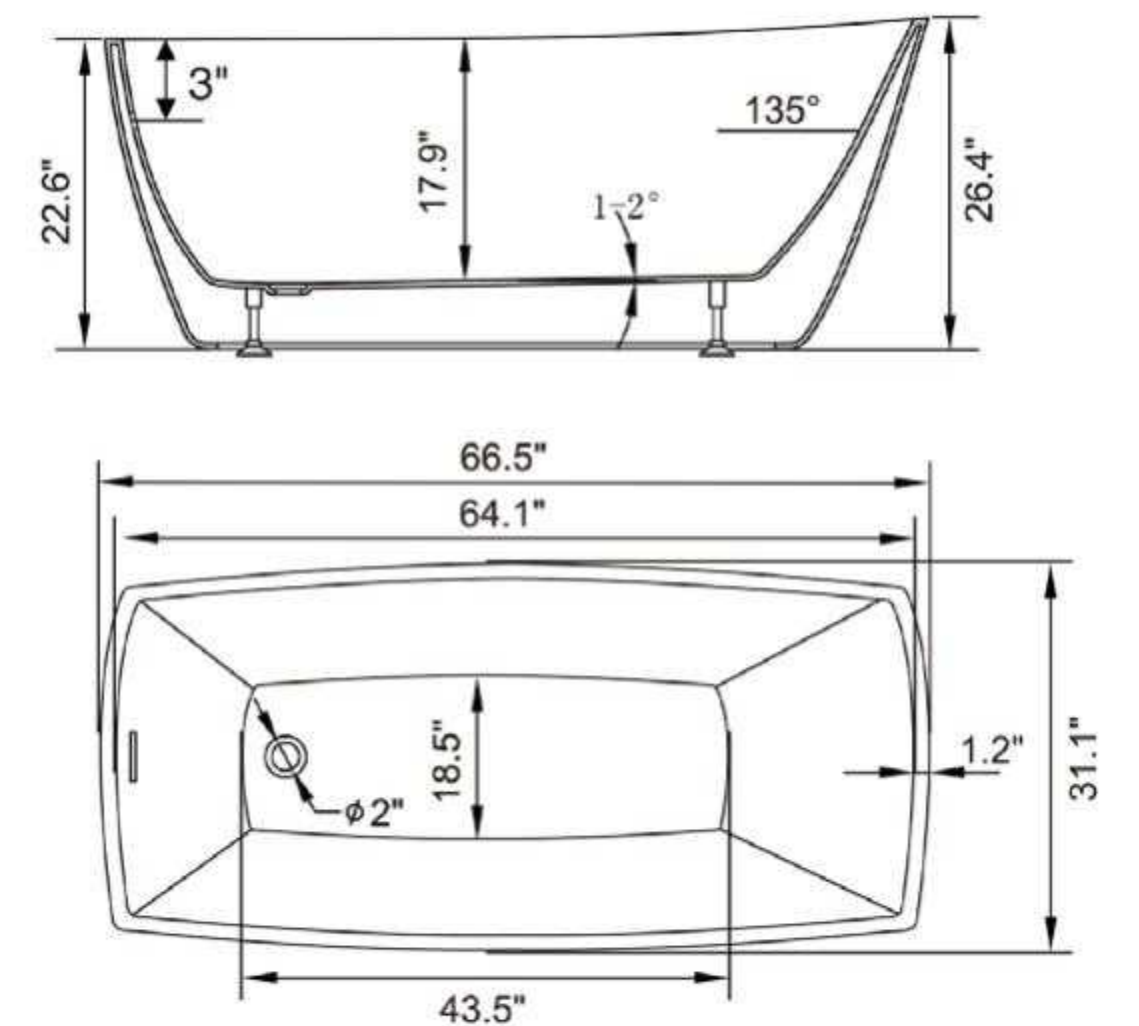

Freestanding white acrylic bathtub
66.5" length X 31.1" width X 26.4" height

*With overflow and pop-up drain
Includes flexible drain hose.
UPC Certified.

Available in Polished Chrome, Integrated Chrome, Brushed Nickel, Matte Black, Oil-Rubbed Bronze, Pure White, Titanium Gold