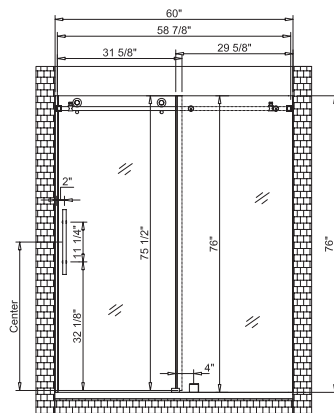

60" X 76" H Soft Closing Single Sliding 10 mm Glass Frameless Shower Door

Available in Brushed Nickel, Matte Black, Polished Chrome, Titanium Gold & Brushed Gold