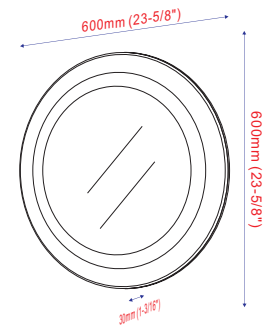

**5500K LED.
7 lumen for each LED, each LED 0.7W, total LED 78pcs.*