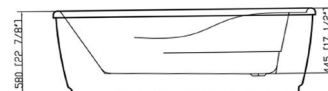

• B9062

Freestanding white acrylic bathtub
66.8" length X 31.5" width X 22.8" height

*With overflow and pop-up drain
Includes flexible drain hose.
UPC Certified.

Available in Polished Chrome, Integrated Chrome, Brushed Nickel, Matte Black, Oil-Rubbed Bronze, Pure White, Titanium Gold

• B9091

Freestanding white acrylic bathtub
59" length X 29.5" width X 22.8" height

*With overflow and pop-up drain
Includes flexible drain hose.
UPC Certified.

• B9102

Freestanding white acrylic bathtub
67.3" length X 29.5" width X 30.8" height

*With overflow and pop-up drain
Includes flexible drain hose.
UPC Certified.