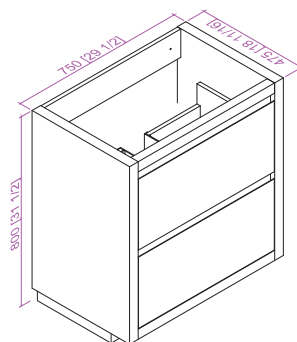

- **CVF30WF**

30 Inch Single Sink Bathroom Vanity With Resin Top

30"W*18.5"D*32"H

**Includes sink.
Mirror, Faucet, & Drain Sold Separately.*

- **CVF36WL**

36 Inch LED Lighted Wall Hung Single Sink Bathroom Vanity With Resin Top

36"W*18.5"D*20"H

**Includes sink.
Mirror, Faucet, & Drain Sold Separately.*

- **CVF36W**

36 Inch Wall Hung Single Sink Bathroom Vanity With Resin Top

36"W*18.5"D*20"H

**Includes sink.
Mirror, Faucet, & Drain Sold Separately.*

- **CVF36WF**

36 Inch Single Sink Bathroom Vanity With Resin Top

36"W*18.5"D*32"H

**Includes sink.
Mirror, Faucet, & Drain Sold Separately.*