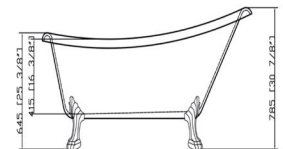

• B9062

Freestanding white acrylic bathtub
66.8" length X 31.5" width X 22.8" height

*With overflow and pop-up drain
Includes flexible drain hose.
UPC Certified.

Available in Polished Chrome, Integrated Chrome, Brushed Nickel, Matte Black, Oil-Rubbed Bronze, Pure White, Titanium Gold

• B9091

Freestanding white acrylic bathtub
59" length X 29.5" width X 22.8" height

*With overflow and pop-up drain
Includes flexible drain hose.
UPC Certified.

• B9102

Freestanding white acrylic bathtub
67.3" length X 29.5" width X 30.8" height

*With overflow and pop-up drain
Includes flexible drain hose.
UPC Certified.