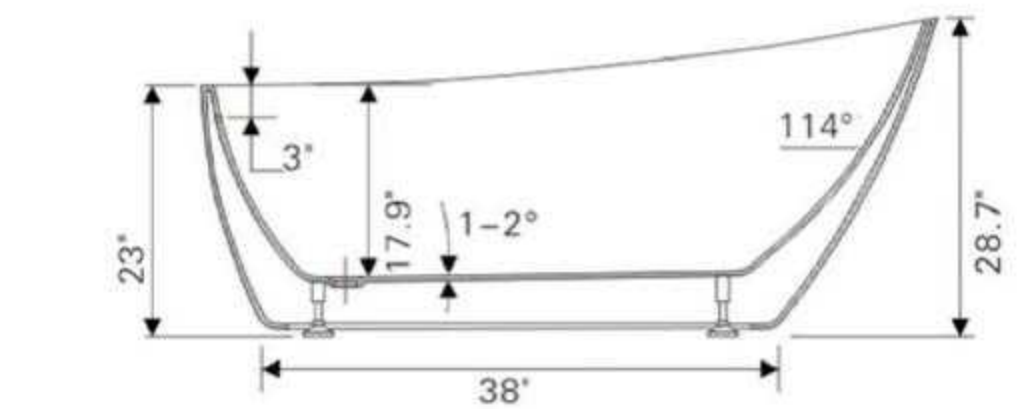

• **B5221**

Freestanding white acrylic bathtub
55.3" length X 28.3" width X 28.7" height

*With overflow and pop-up drain
Includes flexible drain hose.
UPC Certified.

Available in Polished Chrome, Integrated Chrome, Brushed Nickel, Matte Black, Oil-Rubbed Bronze, Pure White, Titanium Gold