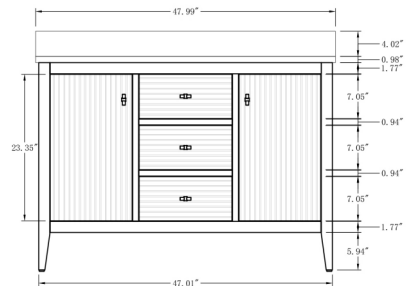

• **CVL48**

48 Inch Single Sink Bathroom Vanity With Engineered Marble Top

48"W*22"D*38"H

**Mirror, Faucet, & Drain Sold Separately.*

Hardware Available in Matte Black, Brushed Nickel & Golden Brushed

Cabinet Available in Driftwood Grey, Grey, Natural Oak, Vintage Green, White & Walnut