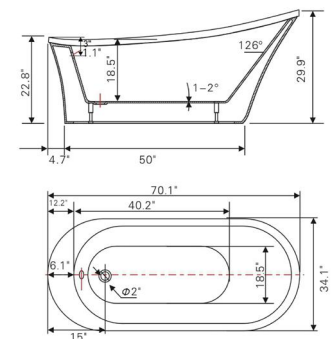

**With overflow and pop-up drain*
Includes flexible drain hose.
UPC Certified.

• B8392

Freestanding white acrylic bathtub
70.1" length X 34.1" width X 29.9" height

**With overflow and pop-up drain*
Includes flexible drain hose.
UPC Certified.