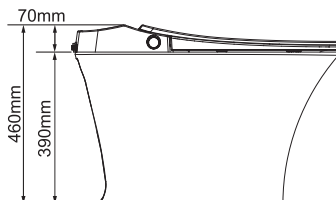

Product size