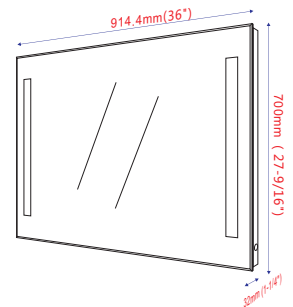

LED bathroom mirror with sensor switch
27.6" height X 36" width X 1.3" depth

*5500K blue & white LED.
7 lumen for each LED, each LED 0.7W, total LED 72pcs.