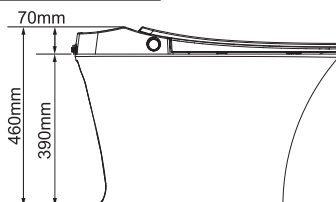

Product size