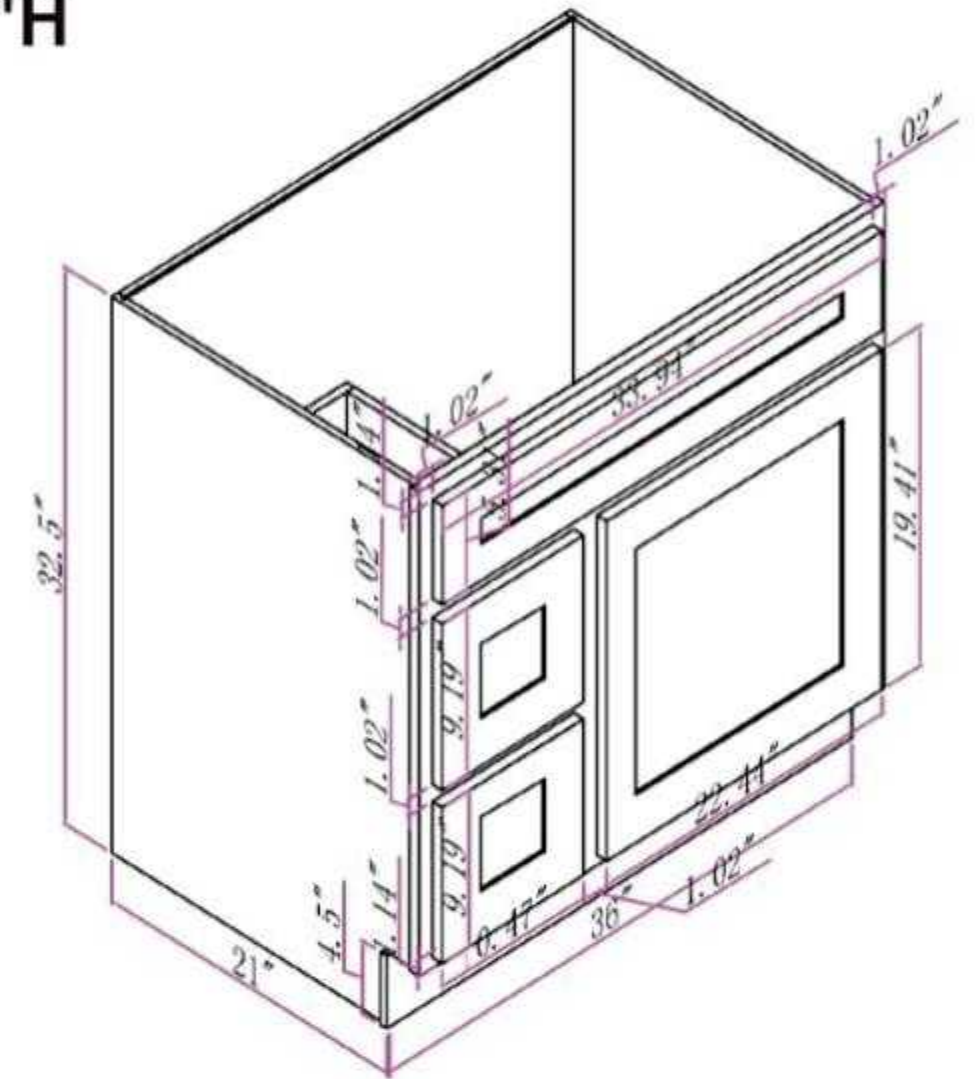

Available in Brown, Grey, White

- CVD36

- CVJ36

36 Inch Vanity Cabinet
36"W*21"D*32.5"H

- CVD36-2L

- CVJ36-2L

36 Inch 2 Left Drawer Vanity Cabinet
36"W*21"D*32.5"H

- CVD136-2R