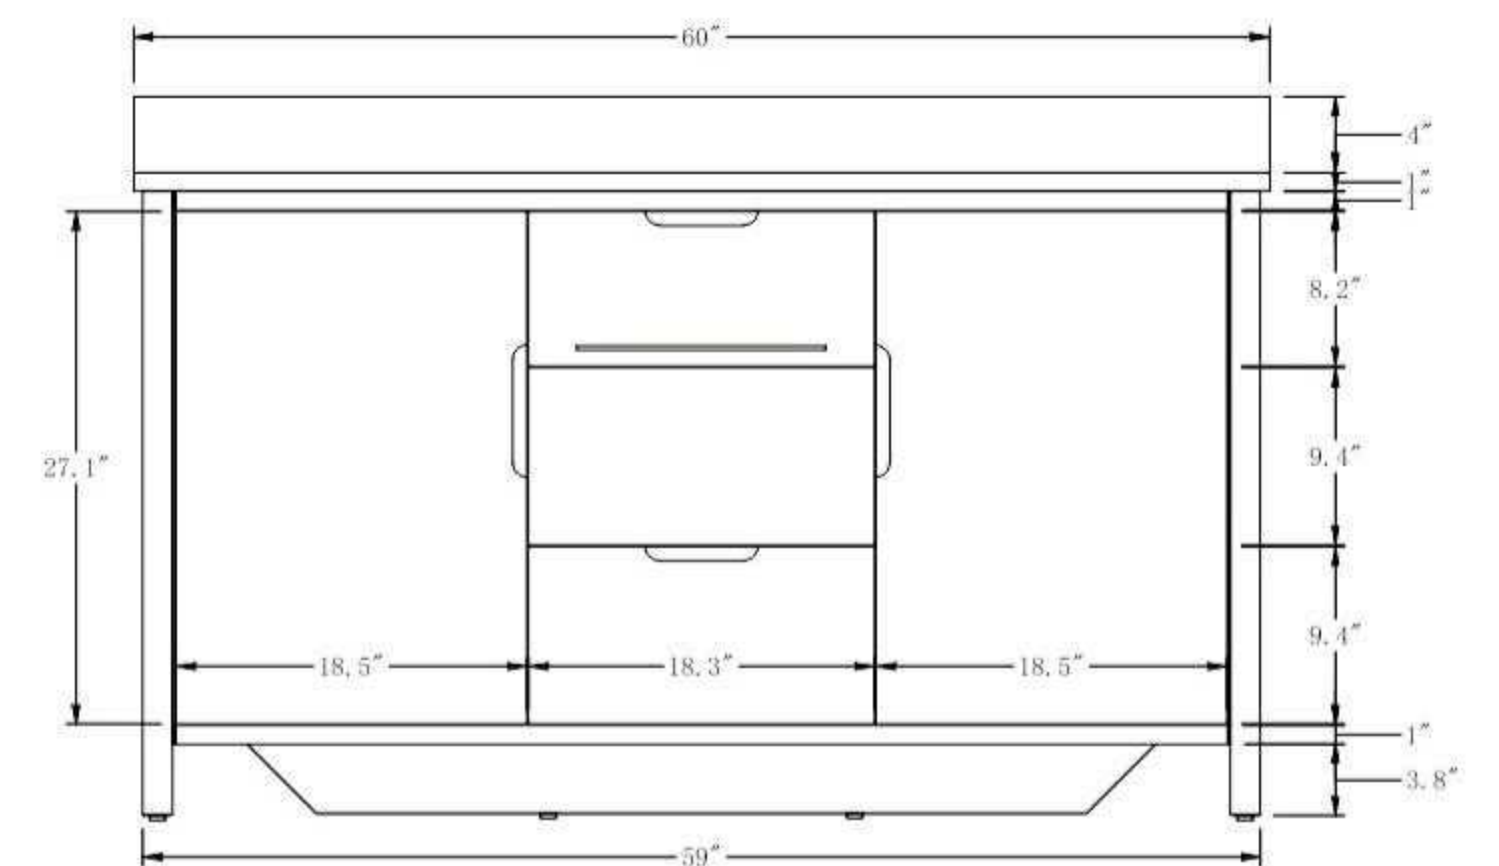

Available color: Tan, Light Wheat