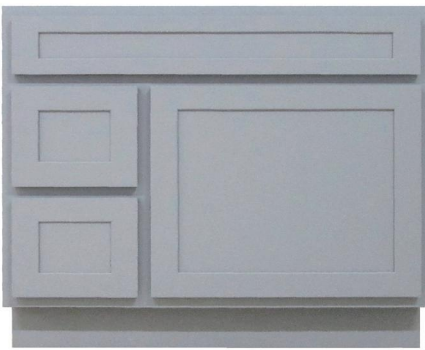

- CVD36-2L

36 Inch 2 Left Drawer Vanity Cabinet
36"W*21"D*32.5"H