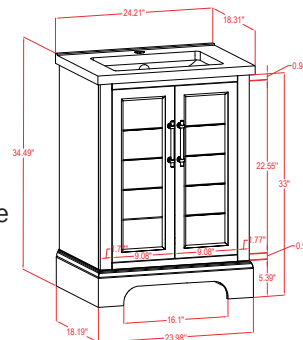

24" Single Sink Bathroom Vanity with Ceramic Sink & Top
24"W*16"D*34.5"H

**Includes sink.
Faucet sold separately.*

Available in Grey, Vintage Green, White & Vintage spruce blue