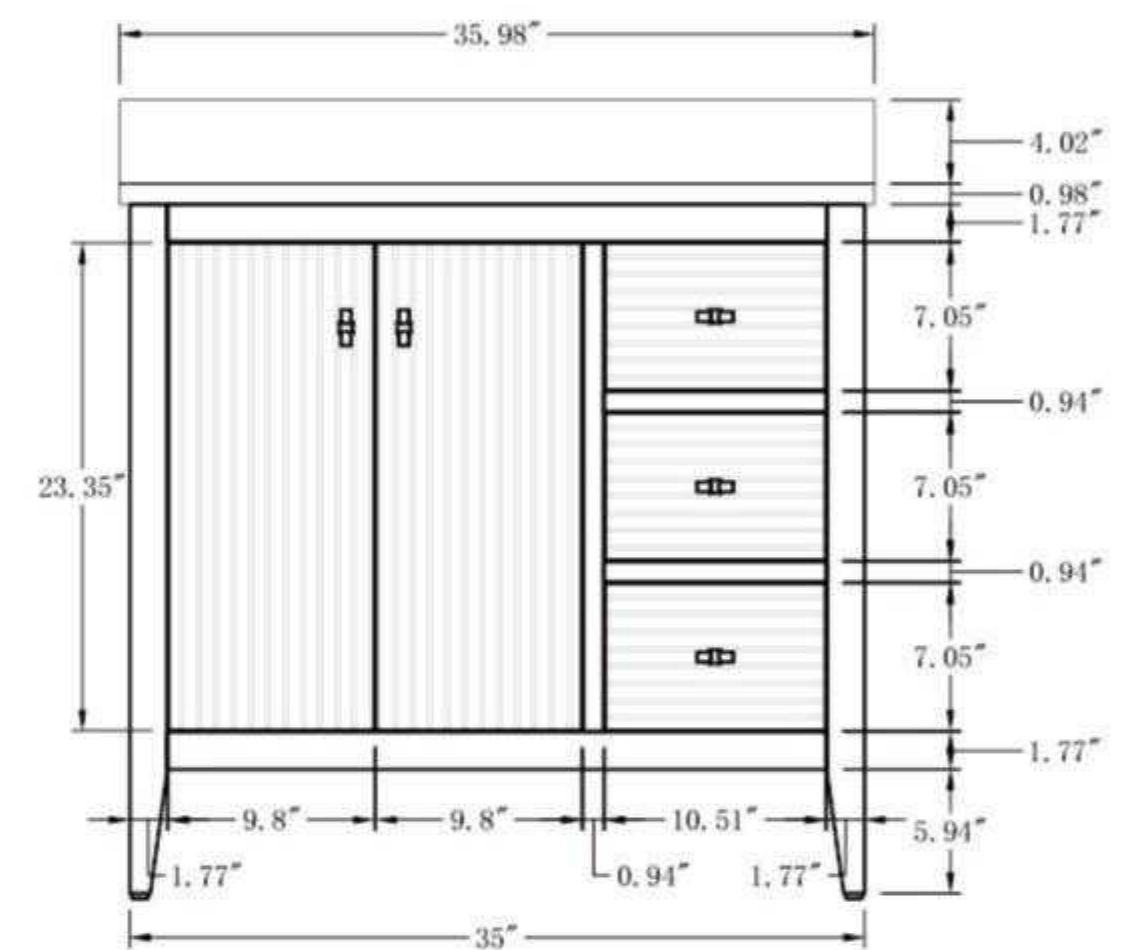

• **CVL36**

36 Inch Single Sink Bathroom Vanity With Engineered Marble Top

36"W*22"D*38"H

**Mirror, Faucet, & Drain Sold Separately.*

Hardware Available in Matte Black, Polished Chrome & Titanium Gold

Cabinet Available in Driftwood Grey, Grey, Natural Oak, Vintage Green, White & Walnut