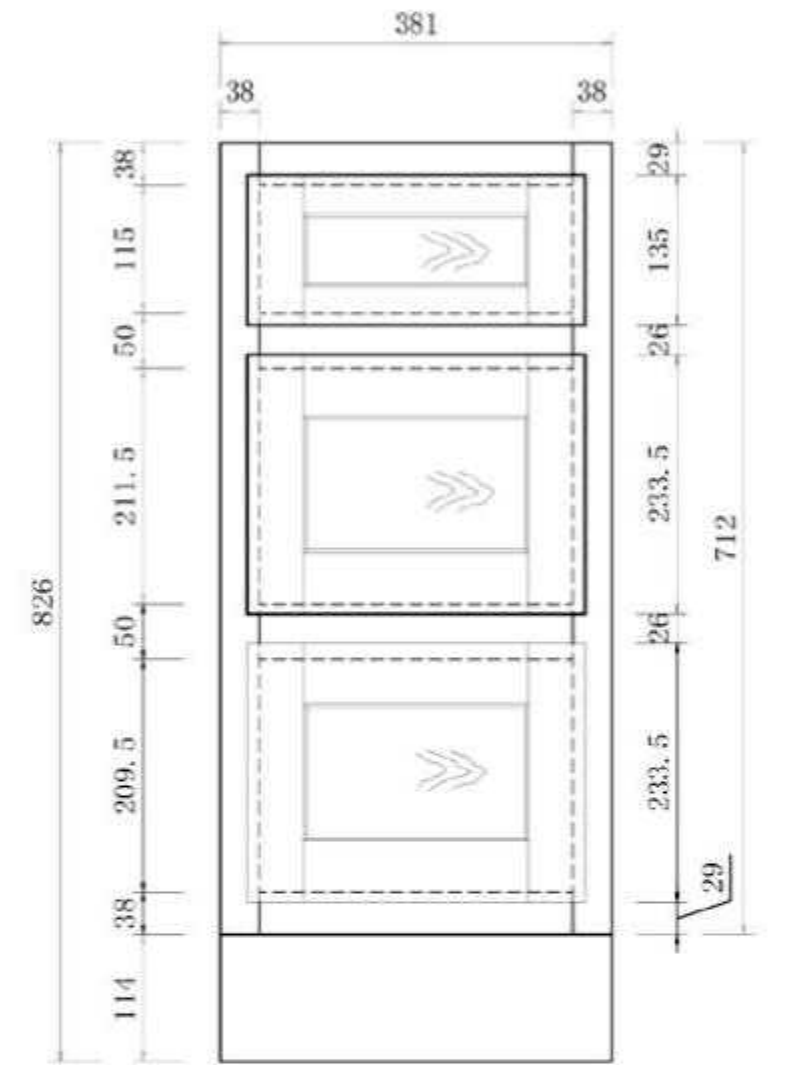

• CVD15-3

• CVJ15-3

15 Inch 3 Drawer Vanity Cabinet
15"W*21"D*32.5"

Available in Brown, Grey, White

• CVD24

• CVJ24

24 Inch Vanity Cabinet
24"W*21"D*32.5"H

Available in Brown, Grey, White

• CVD30

• CVJ30

30 Inch Vanity Cabinet
30"W*21"D*32.5"H

Available in Brown, Grey, White

• CVD33

• CVJ33

33 Inch Vanity Cabinet
33"W*21"D*32.5"H

Available in Brown, Grey, White