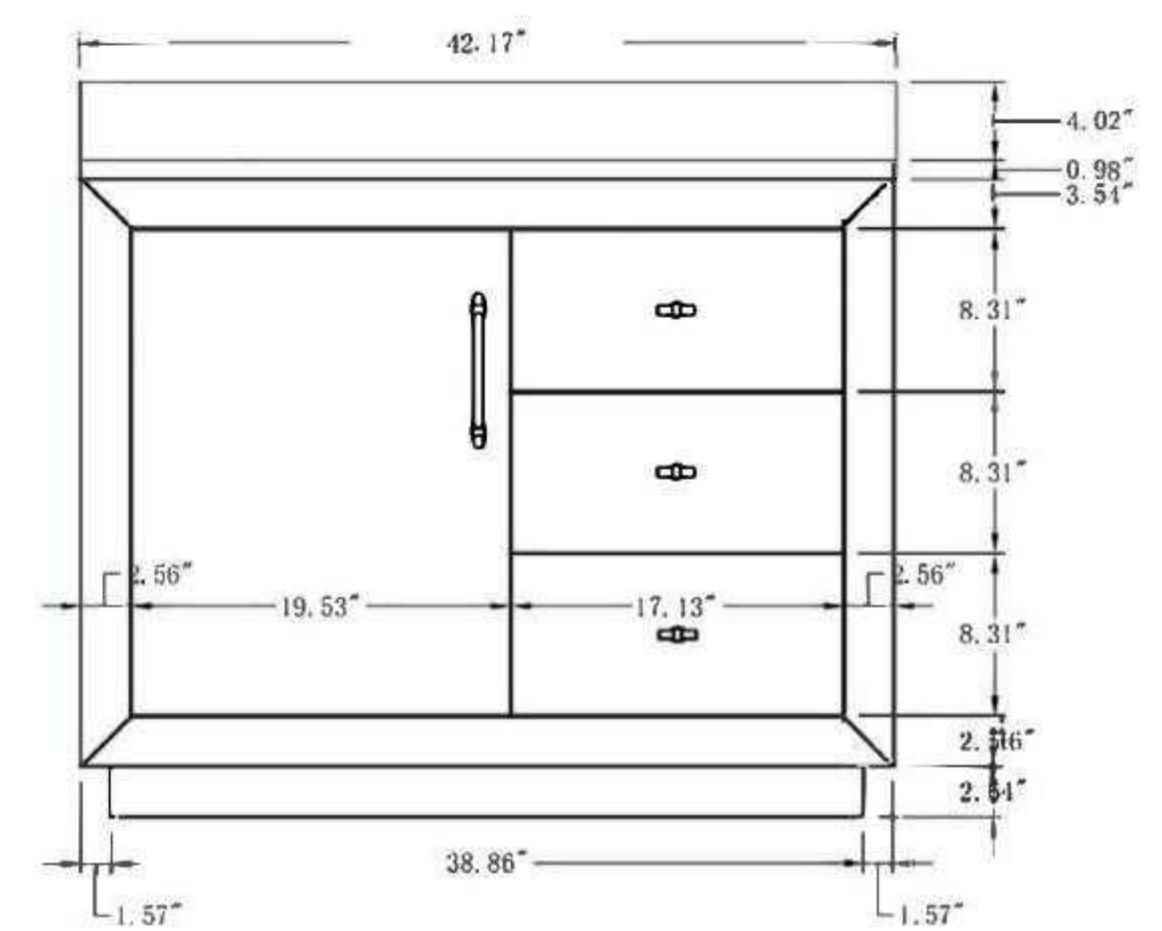

• **CVG36-T-ET**

36 Inch Single Sink Bathroom Vanity With Engineered Marble Top

36"W*21.5"D*38"H

*Mirror, Faucet, & Drain Sold Separately.

Available color: Tan, Light Wheat

• **CVG42-T-BT**

42 Inch Single Sink Bathroom Vanity With Limestone Top

42"W*21.5"D*38"H

*Mirror, Faucet, & Drain Sold Separately.

Available color: Tan, Light Wheat

• **CVG42-LW-ET**

42 Inch Single Sink Bathroom Vanity With Engineered Marble Top

42"W*21.5"D*38"H

*Mirror, Faucet, & Drain Sold Separately.

Available color: Tan, Light Wheat

• **CVG48-LW-BT**

48 Inch Single Sink Bathroom Vanity With Limestone Top

48"W*21.5"D*38"H

*Mirror, Faucet, & Drain Sold Separately.

Available color: Tan, Light Wheat