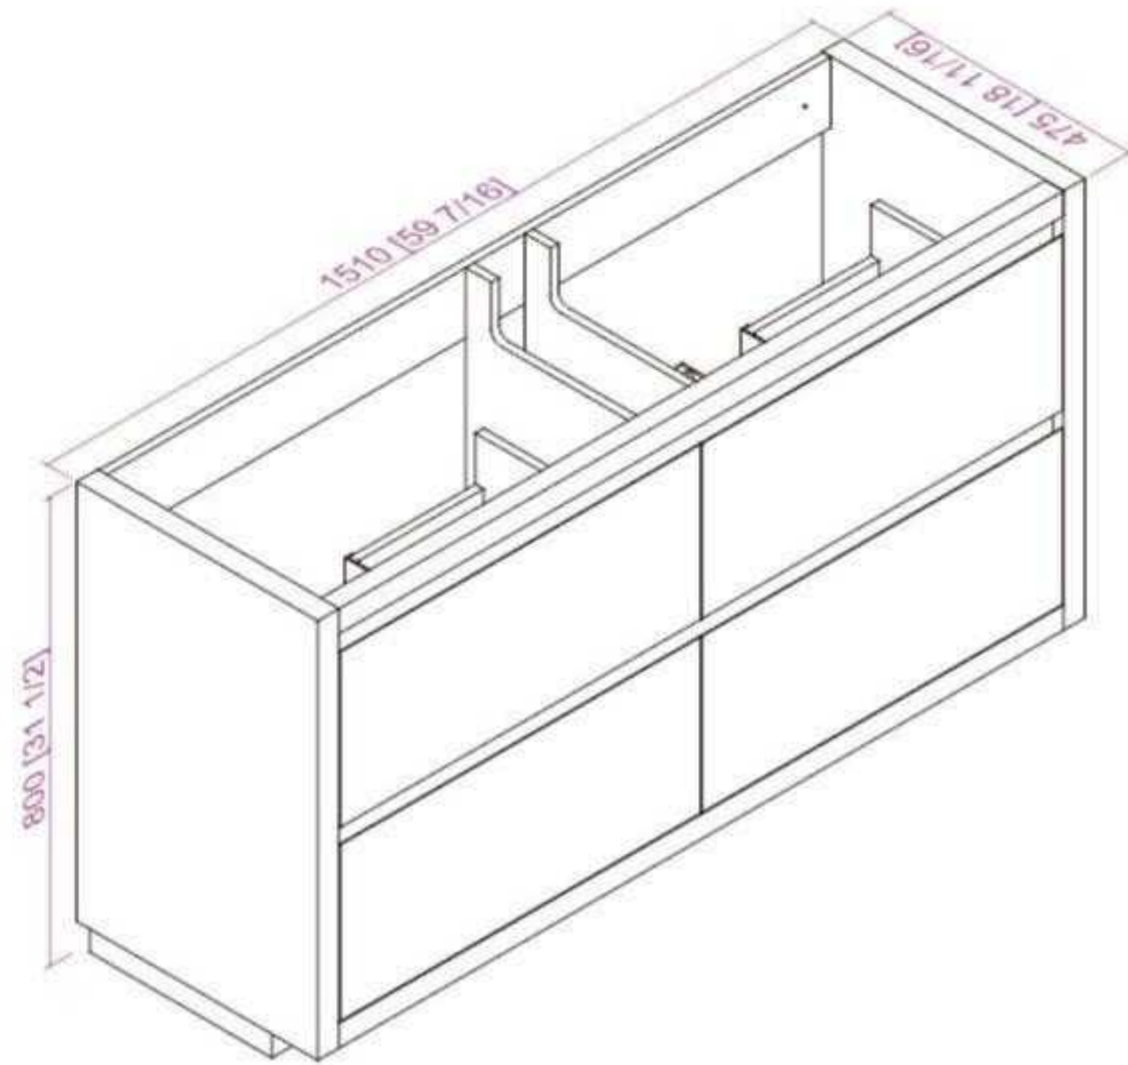

60 Inch Double Sink Bathroom Vanity With Resin Top