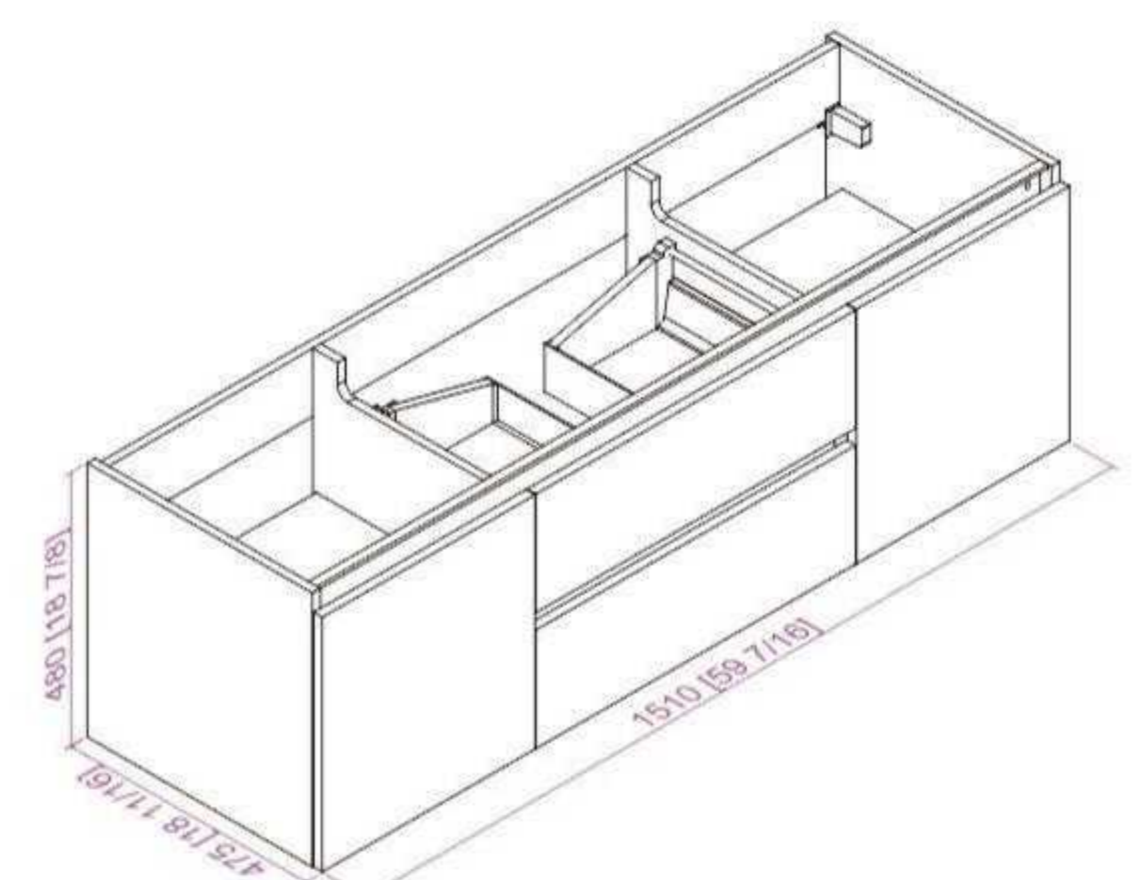

**Includes sink.
Mirror, Faucet, & Drain Sold Separately.*

- **CVF60DWL**

60 Inch LED Lighted Wall Hung Double Sink Bathroom Vanity With Resin Top
60"W*18.5"D*20"H

**Includes sink.
Mirror, Faucet, & Drain Sold Separately.*

- **CVF60DW**

60 Inch Wall Hung Double Sink Bathroom Vanity With Resin Top

60"W*18.5"D*20"H

**Includes sink.
Mirror, Faucet, & Drain Sold Separately.*

- **CVF60DWF**

60 Inch Double Sink Bathroom Vanity With Resin Top