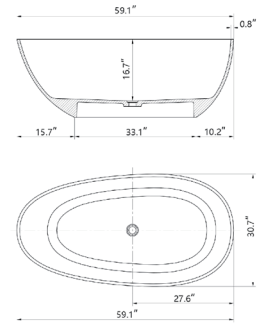

- **BS131-PC**

**With Polished Chrome Pop Up Drain.
UPC Certified.*

- **BS132-PC**

**With Polished Chrome Pop Up Drain.
UPC Certified.*

- **BS131-PR**

**With Polished Chrome Pop Up Drain.
UPC Certified.*

- **BS132-PR**

**With Polished Chrome Pop Up Drain.
UPC Certified.*