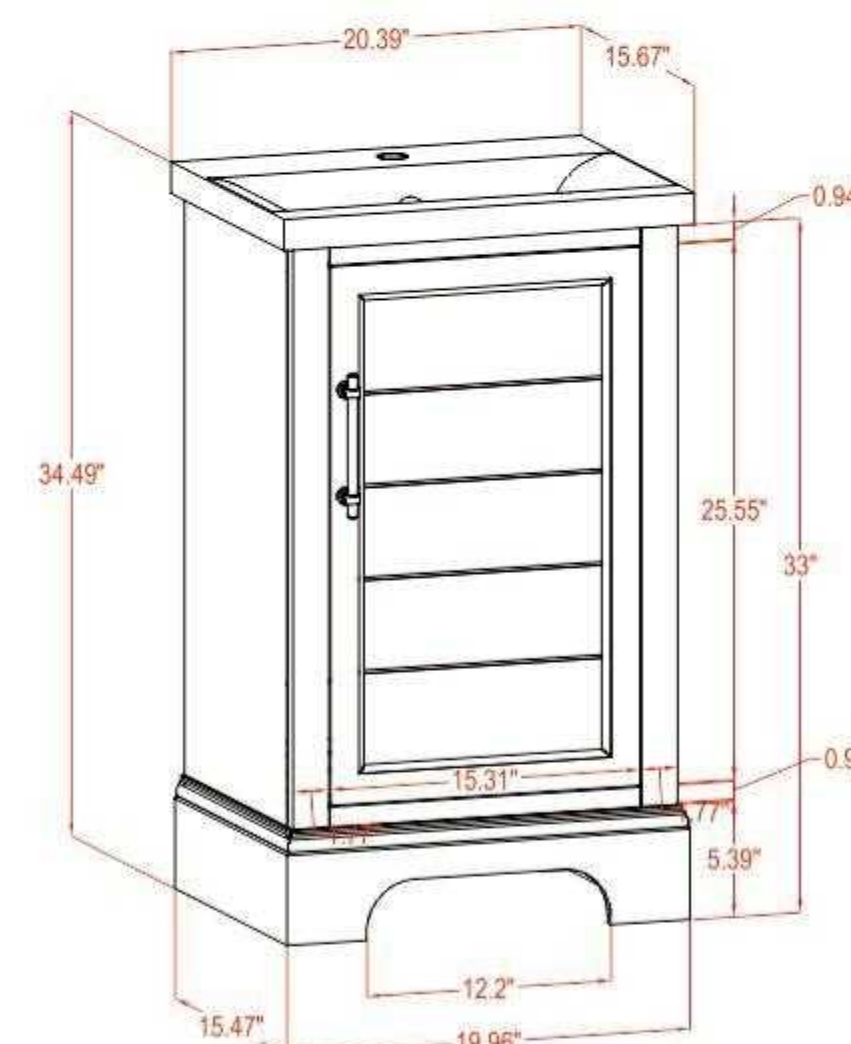

20" Single Sink Bathroom Vanity with Ceramic Sink & Top
20"W*16"D*34.5"H

**Includes sink.
Faucet sold seperately.*

Available in Grey, Vintage Green, White & Vintage Spruce Blue