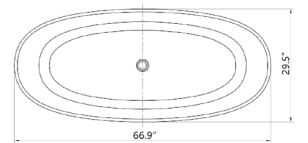

- **BS211-PC**

**With Polished Chrome Pop Up Drain.
UPC Certified.*

- **BS212-PC**

**With Polished Chrome Pop Up Drain.
UPC Certified.*

- **BS211-PR**

**With Polished Chrome Pop Up Drain.
UPC Certified.*

- **BS212-PR**

**With Polished Chrome Pop Up Drain.
UPC Certified.*