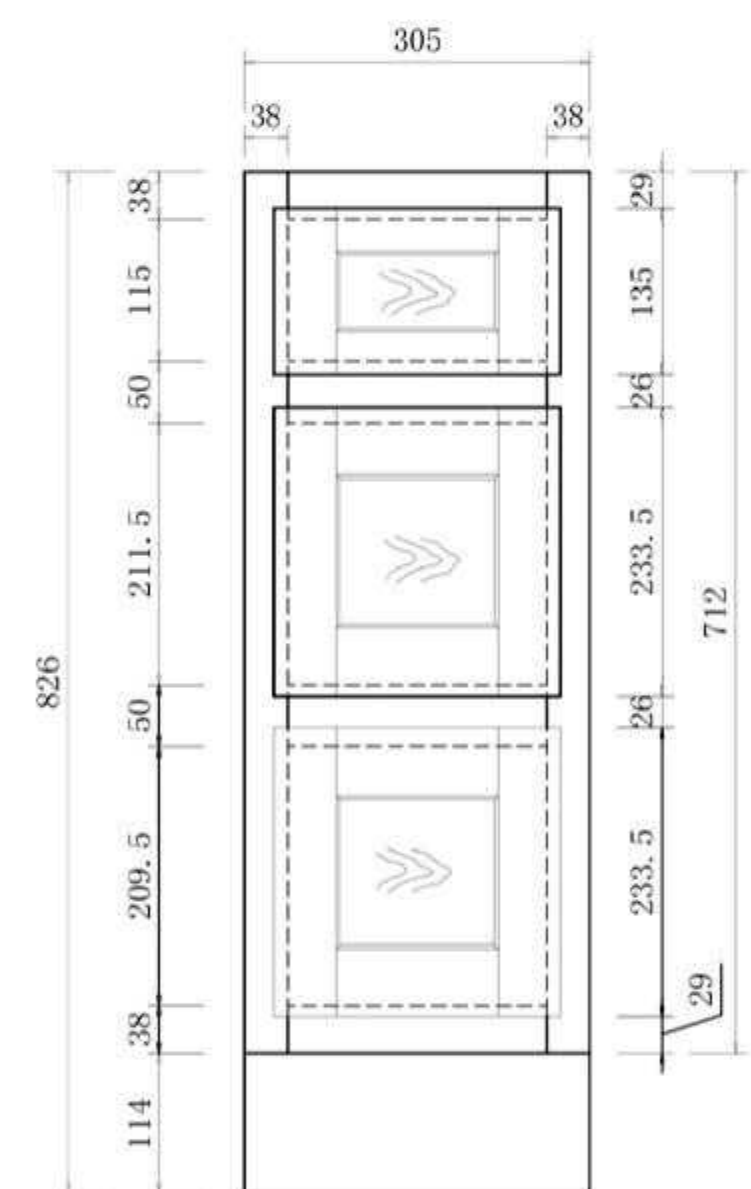

12 Inch 1 Drawer Vanity Cabinet
12"W*21"D*32.5"H

Available in Brown, Grey, White

- CVD12-3
- CVJ12-3

12 Inch 3 Drawer Vanity Cabinet
12"W*21"D*32.5"H

Available in Brown, Grey, White

- CVD15-1
- CVJ15-1

15 Inch 1 Drawer Vanity Cabinet
15"W*21"D*32.5"H