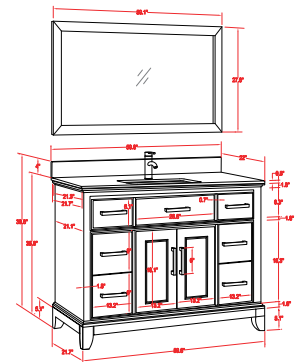

• CVA48

48 inch single sink bathroom vanity set

48"W*22"D*40"H

**Includes sink and mirror.
Faucet sold seperately.*

Available in Espresso, Grey & White

• CVA60D

60 inch double sink bathroom vanity set

60"W*22"D*40"H

**Includes sink and mirror.
Faucet sold seperately.*

Available in Espresso, Grey & White

• CVA60S

60 inch single sink bathroom vanity set

60"W*22"D*40"H

**Includes sink and mirror.
Faucet sold seperately.*

Available in Espresso, Grey & White

• CVA72D

72 inch double sink bathroom vanity set

72"W*22"D*40"H

**Includes sink and mirror.
Faucet sold seperately.*

Available in Espresso, Grey & White