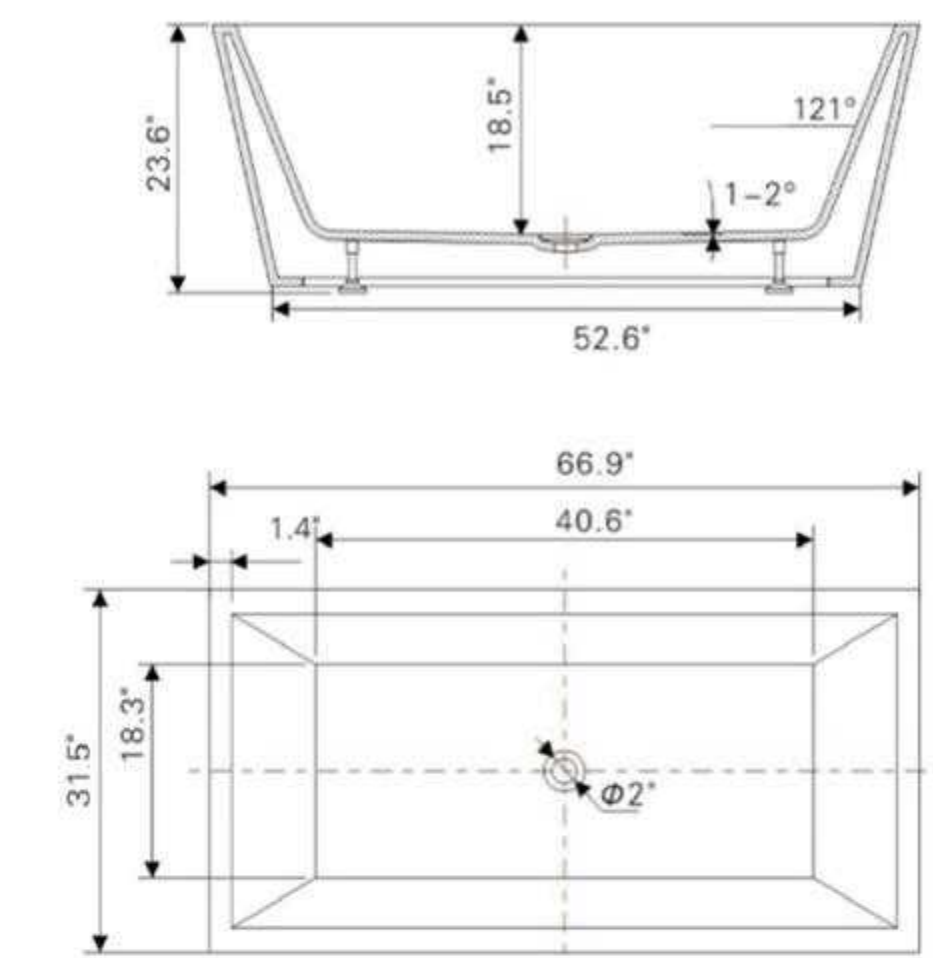

• **B8132**

Freestanding white acrylic bathtub

66.9" length X 31.5" width X 23.6" height

**With overflow and pop-up drain
Includes flexible drain hose.
UPC Certified.*

Available in Polished Chrome, Integrated Chrome, Brushed Nickel, Matte Black, Oil-Rubbed Bronze, Pure White, Titanium Gold