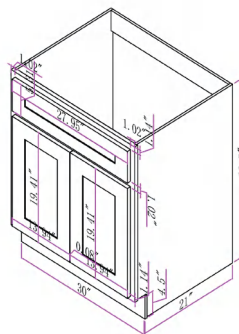

30"W*21"D*32.5"H

Available in Blue, Brown, Green, Grey, Silver, & White