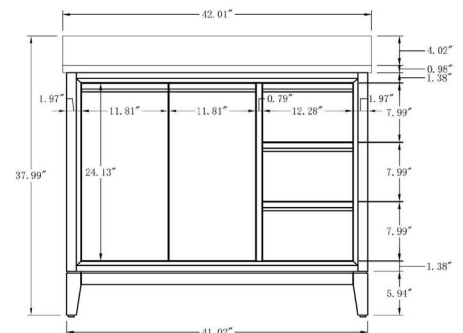

• CVK42

42 Inch Single Sink Bathroom Vanity With Engineered Marble Top

42"W*22"D*38"H

*Mirror, Faucet, & Drain Sold Separately.

Hardware Available in Matte Black, Brushed Nickel & Golden Brushed

Available in Driftwood Gray, Natural Oak, Vintage spruce blue, White & Walnut