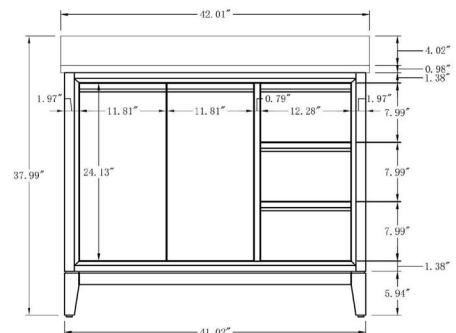

- CVH42

42 Inch Single Sink Bathroom Vanity With Engineered Marble Top

42"W*22"D*38"H

**Mirror, Faucet, & Drain Sold Separately.*

Available in Driftwood Grey, Natural Oak, Vintage Green & White

• CVH48

48 Inch Single Sink Bathroom Vanity With Engineered Marble Top