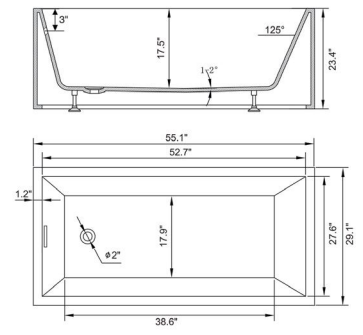

• **B816B0**

Freestanding white acrylic bathtub

55.1" length X 29.1" width X 23.4" height

**With overflow and pop-up drain
Includes flexible drain hose.
UPC Certified.*

Available in Polished Chrome, Integrated Chrome, Brushed Nickel, Matte Black, Oil-Rubbed Bronze, Pure White, Titanium Gold