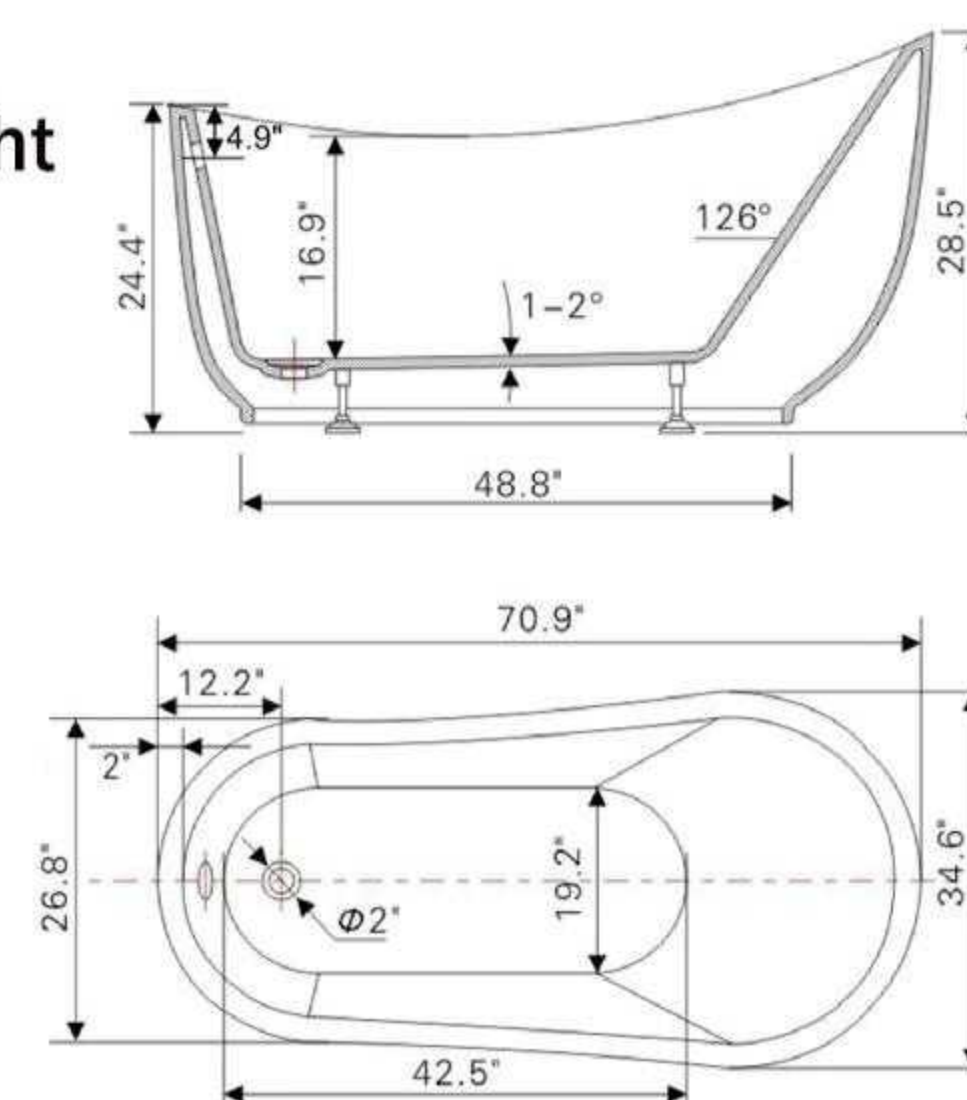

70.9" length X 34.6" width X 28.5" height

*With polished chrome pop-up drain.
Includes flexible drain hose.
UPC Certified.

• B5132

Freestanding white acrylic bathtub
68.1" length X 29.9" width X 29.9" height