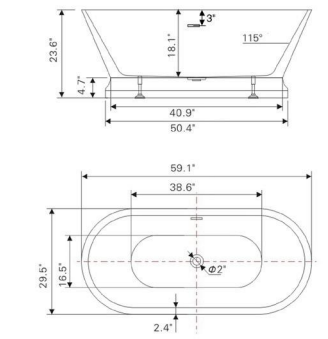

• B531

Freestanding white acrylic bathtub

55.3" length X 28.3" width X 28.7" height

**With overflow and pop-up drain
Includes flexible drain hose.
UPC Certified.*

Available in Polished Chrome, Integrated Chrome, Brushed Nickel, Matte Black, Oil-Rubbed Bronze, Pure White, Titanium Gold

• B6101

Freestanding white acrylic bathtub

59.1" length X 29.5" width X 23.6" height

**With overflow and pop-up drain
Includes flexible drain hose.
UPC Certified.*

Available in Polished Chrome, Integrated Chrome, Brushed Nickel, Matte Black, Oil-Rubbed Bronze, Pure White, Titanium Gold

• B6102

Freestanding white acrylic bathtub
66.9" length X 30.5" width X 23.6" height

**With overflow and pop-up drain*
Includes flexible drain hose.
UPC Certified.

Available in Polished Chrome, Integrated Chrome, Brushed Nickel, Matte Black, Oil-Rubbed Bronze, Pure White, Titanium Gold