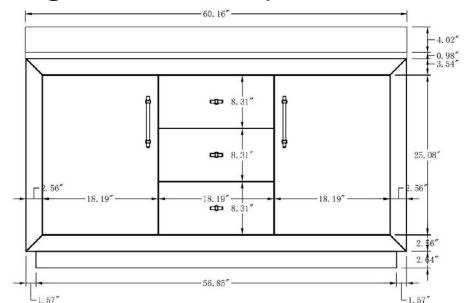

60 Inch Double Sink Bathroom Vanity With Engineered Marble Top

60"W*21.5"D*38"H

*Mirror, Faucet, & Drain Sold Separately.