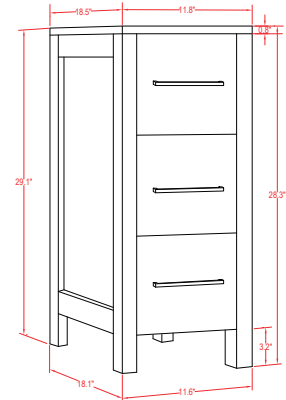

Available in Blue, Espresso, Grey, White, Natural Oak, Vintage Green, Driftwood Gray