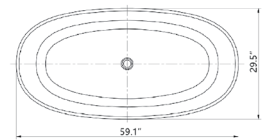

- **BS211-PC**

**With Polished Chrome Pop Up Drain.
UPC Certified.*

- **BS212-PC**

**With Polished Chrome Pop Up Drain.
UPC Certified.*

- **BS211-PR**

**With Polished Chrome Pop Up Drain.
UPC Certified.*

- **BS212-PR**

**With Polished Chrome Pop Up Drain.
UPC Certified.*