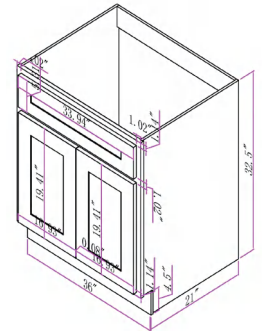

Available in Blue, Brown, Green, Grey, Silver, & White