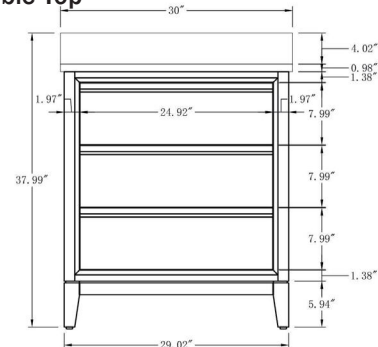

30 Inch Single Sink Bathroom Vanity With Engineered Marble Top

30"W*22"D*38"H

*Mirror, Faucet, & Drain Sold Separately.

Available in Driftwood Grey, Natural Oak, Vintage Green & White