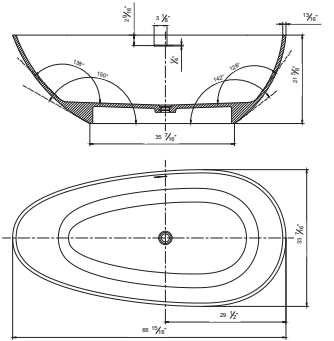

• **BS122G**

Freestanding solid surface resin glossy bathtub
64.9" length X 29.5" width X 21.6" height

*With overflow and pop-up drain.
White glossy finish.
UPC Certified.

• **BS131M**

Freestanding solid surface resin matte bathtub
59.1" length X 30.7" width X 21.3" height

*With overflow and pop-up drain.
White matte finish.
UPC Certified.

• **BS132M**

Freestanding solid surface resin matte bathtub
66.9" length X 33.4" width X 21.6" height

*With overflow and pop-up drain.
White matte finish.
UPC Certified.

• **BS141M**

Freestanding solid surface resin matte bathtub
59.1" length X 29.5" width X 21.6" height

*With overflow and pop-up drain.
White matte finish.
UPC Certified.