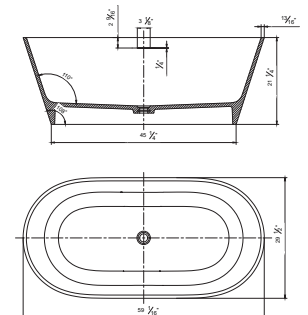

• **BS112G**

Freestanding solid surface resin matte bathtub
66.9" length X 31.5" width X 26.8" height

**With overflow and pop-up drain.
White matte finish.
UPC Certified.*

• **BS121M**

Freestanding solid surface resin matte bathtub
59.1" length X 29.5" width X 21.3" height

**With overflow and pop-up drain.
White matte finish.
UPC Certified.*

• **BS122M**

Freestanding solid surface resin matte bathtub
64.9" length X 29.5" width X 21.6" height

**With overflow and pop-up drain.
White matte finish.
UPC Certified.*

• **BS121G**

Freestanding solid surface resin glossy bathtub
59.1" length X 29.5" width X 21.3" height

**With overflow and pop-up drain.
White glossy finish.
UPC Certified.*