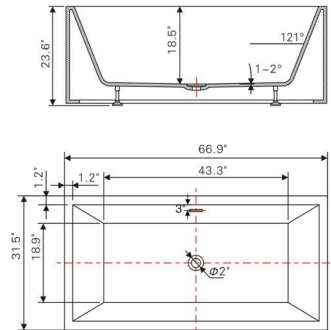

Freestanding white acrylic bathtub

66.9" length X 31.5" width X 23.6" height

**With overflow and pop-up drain
Includes flexible drain hose.
UPC Certified.*

Available in Polished Chrome, Integrated Chrome, Brushed Nickel, Matte Black, Oil-Rubbed Bronze, Pure White, Titanium Gold