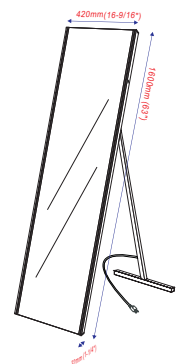

- **VA3D-24**

LED bathroom mirror with touch sensor
27.6" height X 24" width X 1.3" depth

**5500K blue & white LED.
 7 lumen for each LED, each LED 0.7W, total LED 144pcs.*

- **VA3D-30**

LED bathroom mirror with touch sensor
27.6" height X 30" width X 1.3" depth