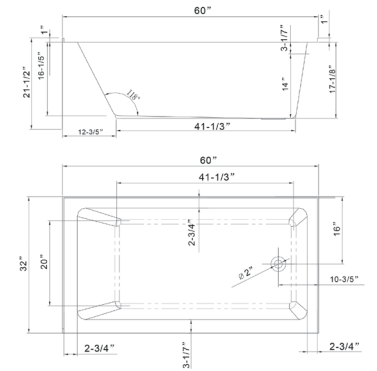

About Product

Acrylic Alcove Skirt Bathtub

• B3011-Left

47.8" length X 32" width X 21.5" height

Available in Brushed Nickel, Matte Black, Polished Chrome, Pure White & Titanium Gold

• B3011-Right

47.8" length X 32" width X 21.5" height

Available in Brushed Nickel, Matte Black, Polished Chrome, Pure White & Titanium Gold

• B3012-Left

60" length X 32" width X 21.5" height

Available in Brushed Nickel, Matte Black, Polished Chrome, Pure White & Titanium Gold

• **B3012-Right**

60" length X 32" width X 21.5" height

Available in Brushed Nickel, Matte Black, Polished Chrome, Pure White & Titanium Gold

• **B301M-Left**

54" length X 32" width X 21.5" height

Available in Brushed Nickel, Matte Black, Polished Chrome, Pure White & Titanium Gold