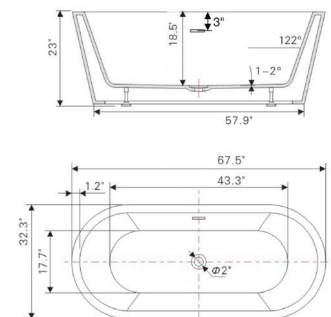

• B8152

Freestanding white acrylic bathtub

67.5" length X 32.3" width X 23" height

*With overflow and pop-up drain
Includes flexible drain hose.
UPC Certified.

Available in Polished Chrome, Integrated Chrome, Brushed Nickel, Matte Black, Oil-Rubbed Bronze, Pure White, Titanium Gold