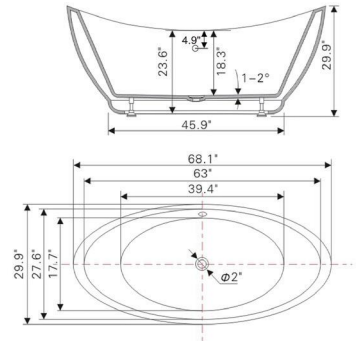

• **B301M-Right**

54" length X 32" width X 21.5" height

Available in Brushed Nickel, Matte Black, Polished Chrome, Pure White & Titanium Gold

• **B3022-Left**

60" length X 30" width X 21.5" height

Available in Brushed Nickel, Matte Black, Polished Chrome, Pure White & Titanium Gold

68.9" length X 29.9" width X 29.5" height

**With polished chrome pop-up drain.
Includes flexible drain hose.
UPC Certified.*

- B311R2

Freestanding claw foot red and white acrylic bathtub

66.9" length X 31.5" width X 29.5" height

**With polished chrome pop-up drain.
Includes flexible drain hose.
UPC Certified.*

- B5122

Freestanding white acrylic bathtub

70.9" length X 34.6" width X 28.5" height

**With polished chrome pop-up drain.
Includes flexible drain hose.
UPC Certified.*

• B5132

Freestanding white acrylic bathtub
68.1" length X 29.9" width X 29.9" height

**With polished chrome pop-up drain.
 Includes flexible drain hose.
 UPC Certified.*

• B5151

Freestanding white acrylic bathtub
59.1" length X 29.5" width X 23.2" height