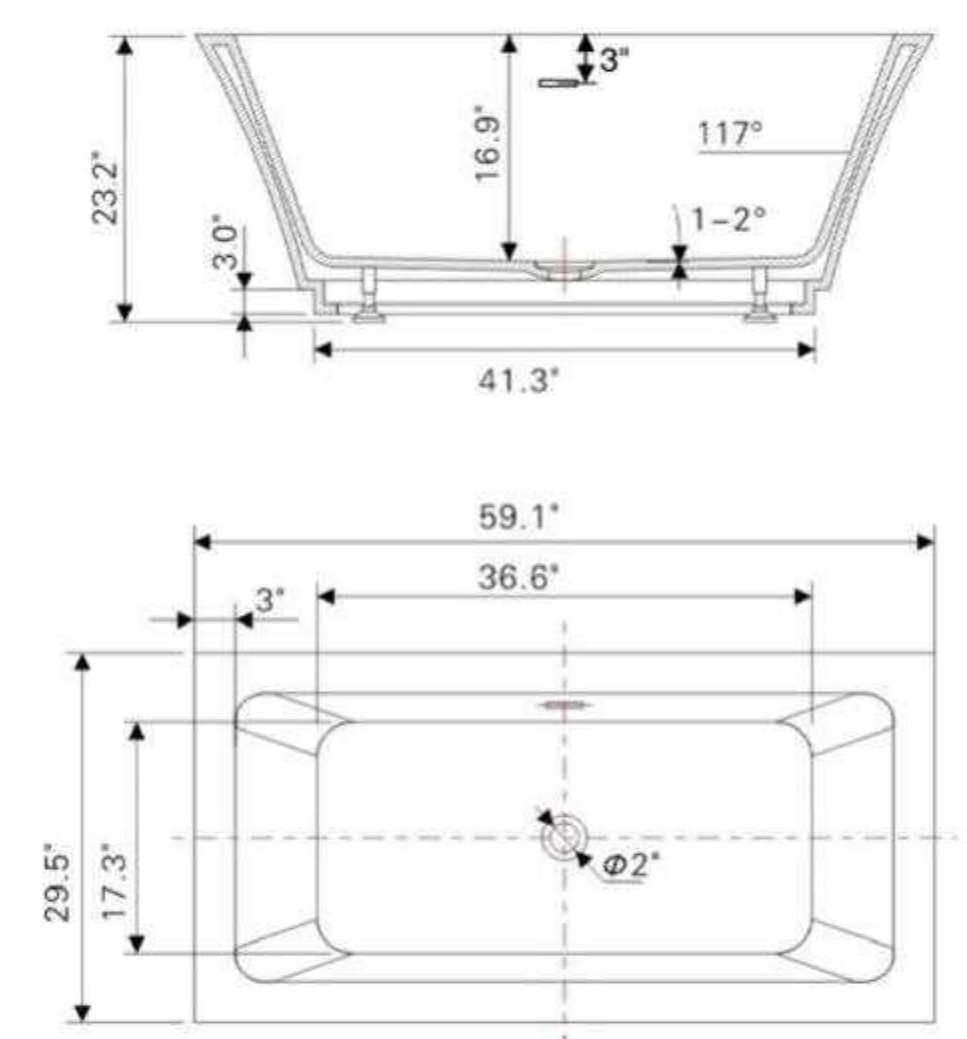

Freestanding white acrylic bathtub
59.1" length X 29.5" width X 23.2" height

*With overflow and pop-up drain
Includes flexible drain hose.
UPC Certified.

Available in Polished Chrome, Integrated Chrome, Brushed Nickel, Matte Black, Oil-Rubbed Bronze, Pure White, Titanium Gold