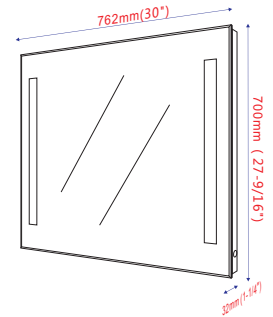

LED bathroom mirror with sensor switch
27.6" height X 30" width X 1.3" depth

**5500K blue & white LED.
7 lumen for each LED, each LED 0.7W, total LED 72pcs.*