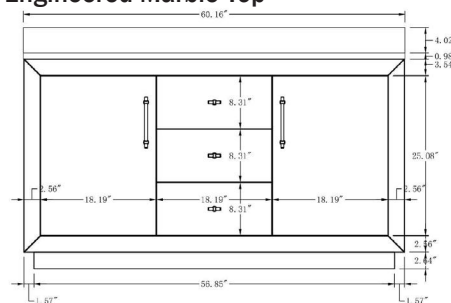

- **CVG60S-T-ET**

60 Inch Single Sink Bathroom Vanity With Engineered Marble Top

60"W*21.5"D*38"H

*Mirror, Faucet, & Drain Sold Separately.

- **CVG72D-T-BT**

72 Inch Double Sink Bathroom Vanity With Limestone Top

72"W*21.5"D*38"H

*Mirror, Faucet, & Drain Sold Separately.

- **CVG72D-T-ET**

72 Inch Double Sink Bathroom Vanity With Engineered Marble Top

72"W*21.5"D*38"H

*Mirror, Faucet, & Drain Sold Separately.