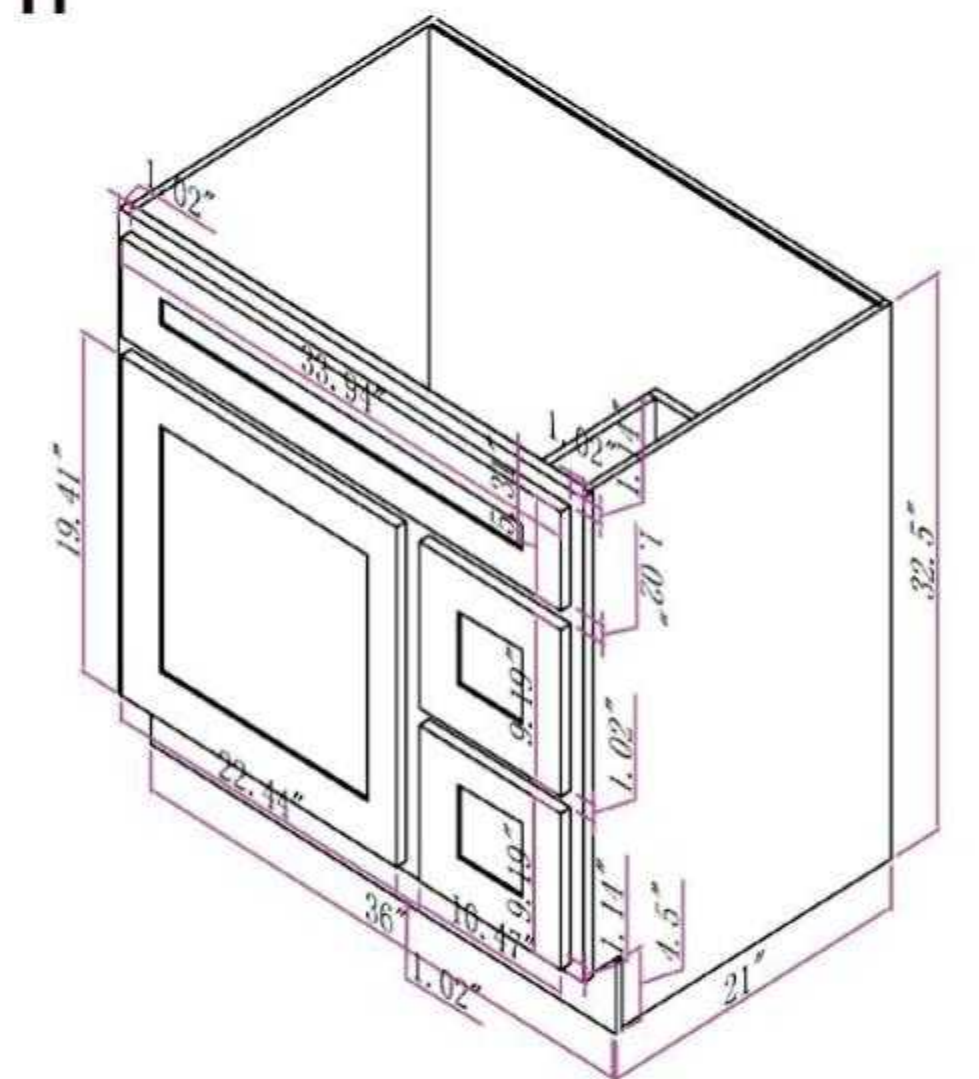

- CVD36

- CVJ36

- CVD36-2L

- CVJ36-2L

- CVD136-2R

- CVJ36-2R

- CVD39

- CVJ39

Available in Brown, Grey, White