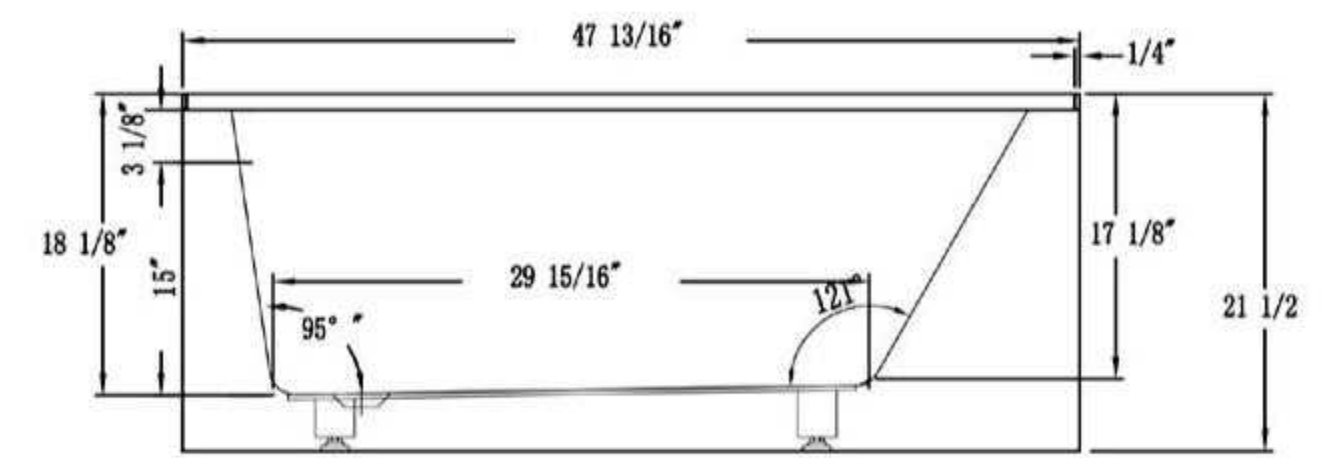

**Mirror, Faucet, & Drain Sold Separately.*

Available color: Tan, Light Wheat

About Product

Acrylic Alcove Skirt Bathtub

- B3011-Left

47.8" length X 32" width X 21.5" height

Available in Brushed Nickel, Matte Black, Polished Chrome, Pure White & Titanium Gold