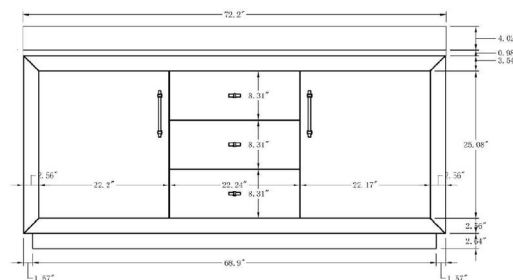

**Mirror, Faucet, & Drain Sold Separately.*

- **CVG72D-T-ET**

72 Inch Double Sink Bathroom Vanity With Engineered Marble Top

72"W*21.5"D*38"H

**Mirror, Faucet, & Drain Sold Separately.*

About Product

Bathroom Vanity Set-CVH