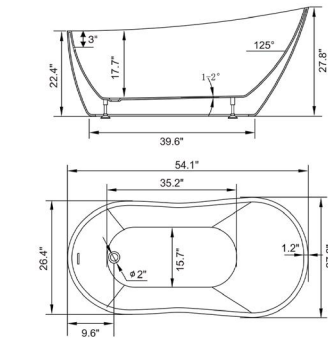

• **B525**

Freestanding white acrylic bathtub

54.1" length X 27.8" width X 27.8" height

**With overflow and pop-up drain
Includes flexible drain hose.
UPC Certified.*

Available in Polished Chrome, Integrated Chrome, Brushed Nickel, Matte Black, Oil-Rubbed Bronze, Pure White, Titanium Gold