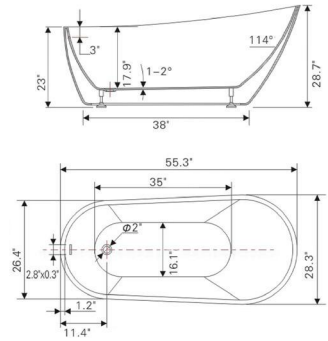

• B5222

Freestanding white acrylic bathtub
66.9" length X 31.5" width X 28.7" height

**With overflow and pop-up drain
 Includes flexible drain hose.
 UPC Certified.*

Available in Polished Chrome, Integrated Chrome, Brushed Nickel, Matte Black, Oil-Rubbed Bronze, Pure White, Titanium Gold

• **B5221**

Freestanding white acrylic bathtub

55.3" length X 28.3" width X 28.7" height

**With overflow and pop-up drain
Includes flexible drain hose.
UPC Certified.*

Available in Polished Chrome, Integrated Chrome, Brushed Nickel, Matte Black, Oil-Rubbed Bronze, Pure White, Titanium Gold

• **B525**

Freestanding white acrylic bathtub

54.1" length X 27.8" width X 27.8" height

**With overflow and pop-up drain
Includes flexible drain hose.
UPC Certified.*

Available in Polished Chrome, Integrated Chrome, Brushed Nickel, Matte Black, Oil-Rubbed Bronze, Pure White, Titanium Gold