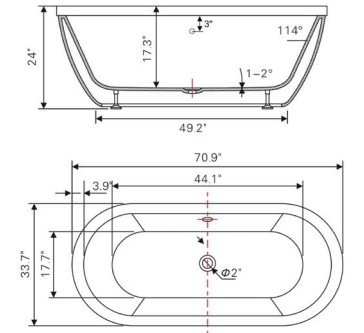

• B834M

*With overflow and pop-up drain
Includes flexible drain hose.
UPC Certified.

Available in Polished Chrome, Integrated Chrome, Brushed Nickel, Matte Black, Oil-Rubbed Bronze, Pure White, Titanium Gold

• B8362

*With overflow and pop-up drain
Includes flexible drain hose.
UPC Certified.

• B8372

Freestanding white acrylic bathtub
70.9" length X 33.7" width X 24" height

*With overflow and pop-up drain
Includes flexible drain hose.
UPC Certified.

• B8392

*With overflow and pop-up drain
Includes flexible drain hose.
UPC Certified.