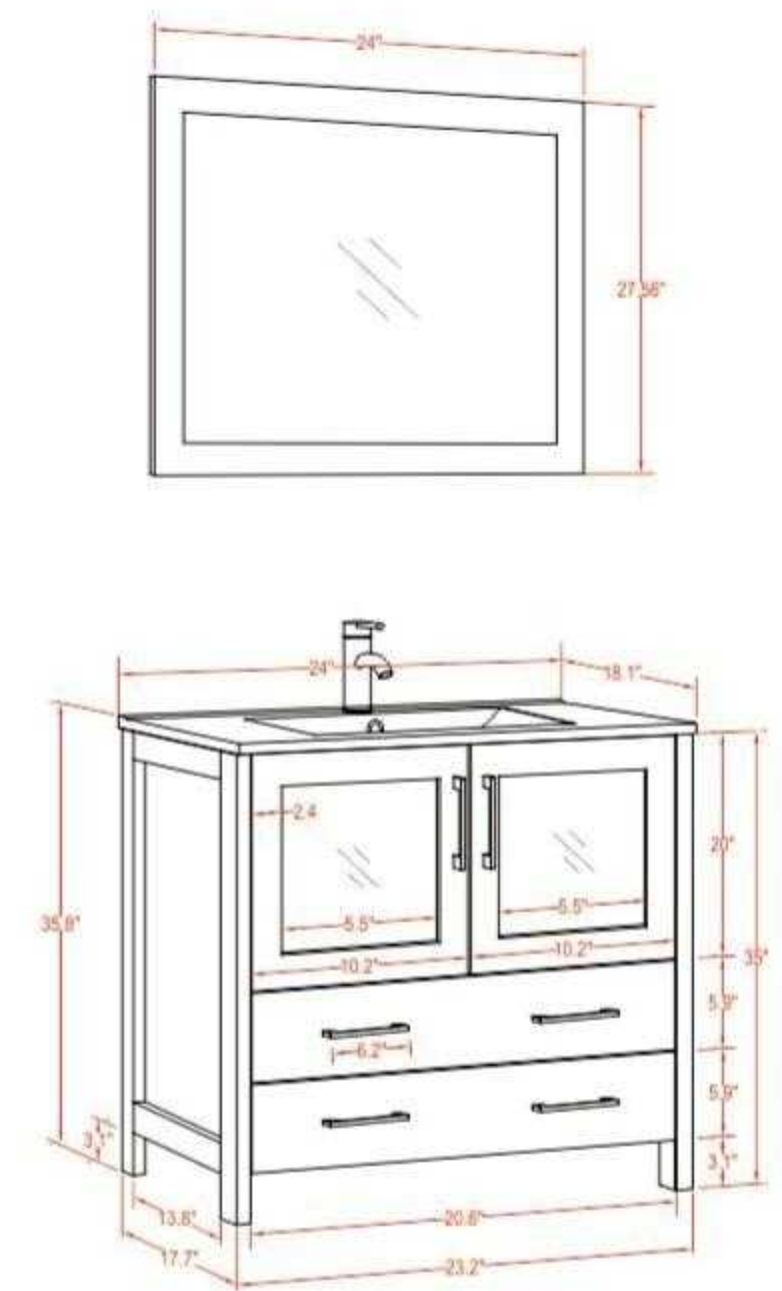

**Includes sink and mirror.
Faucet sold seperately.*

Available in Blue, Espresso, Grey & White, Driftwood Grey, Natural Oak, Vintage Green