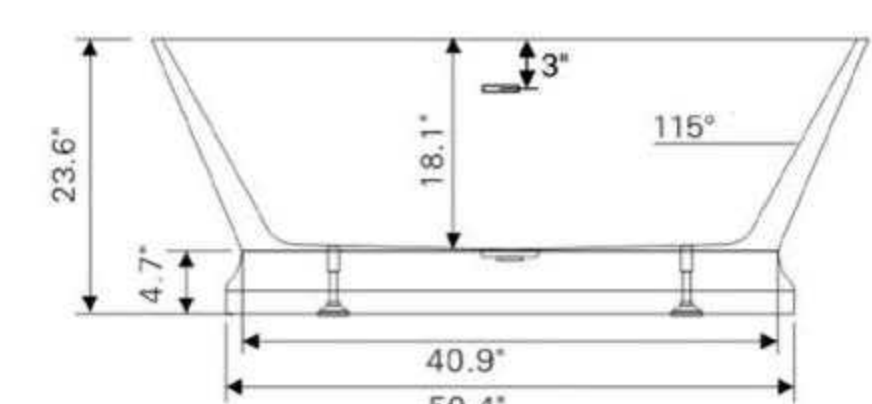

• **B6101**

Freestanding white acrylic bathtub
59.1" length X 29.5" width X 23.6" height

*With overflow and pop-up drain
Includes flexible drain hose.
UPC Certified.

Available in Polished Chrome, Integrated Chrome, Brushed Nickel, Matte Black, Oil-Rubbed Bronze, Pure White, Titanium Gold