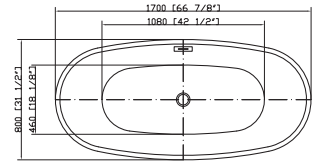

Freestanding white acrylic bathtub
66.8" length X 31.5" width X 22.8" height

*With overflow and pop-up drain
Includes flexible drain hose.
UPC Certified.

Available in Polished Chrome, Integrated Chrome, Brushed Nickel, Matte Black, Oil-Rubbed Bronze, Pure White, Titanium Gold