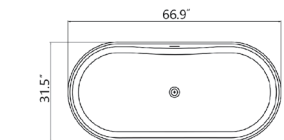

• **BS201M**

**With overflow and Polished Chrome Pop Up Drain.
UPC Certified.*

• **BS202M**

**With overflow and Polished Chrome Pop Up Drain.
UPC Certified.*

• **BS201G**

**With overflow and Polished Chrome Pop Up Drain.
UPC Certified.*

• **BS202G**

Freestanding solid surface resin glossy bathtub
66.9" length X 31.5" width X 23.6" height

**With overflow and Polished Chrome Pop Up Drain.
UPC Certified.*