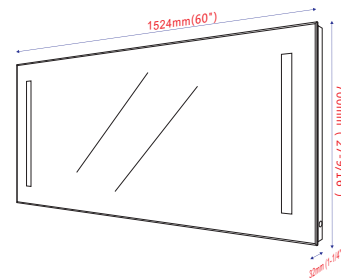

LED bathroom mirror with sensor switch
27.6" height X 60" width X 1.3" depth

**5500K blue & white LED.
7 lumen for each LED, each LED 0.7W, total LED 144pcs.*