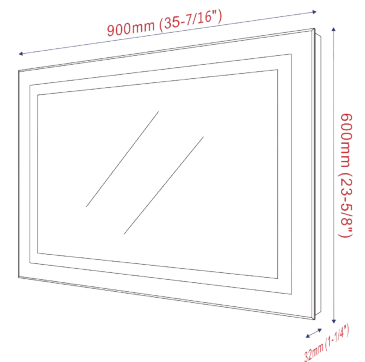

LED bathroom mirror with sensor switch
23.6" height X 35.4" width X 1.3" depth

*5500K LED.
7 lumen for each LED, each LED 0.7W, total LED 162pcs.