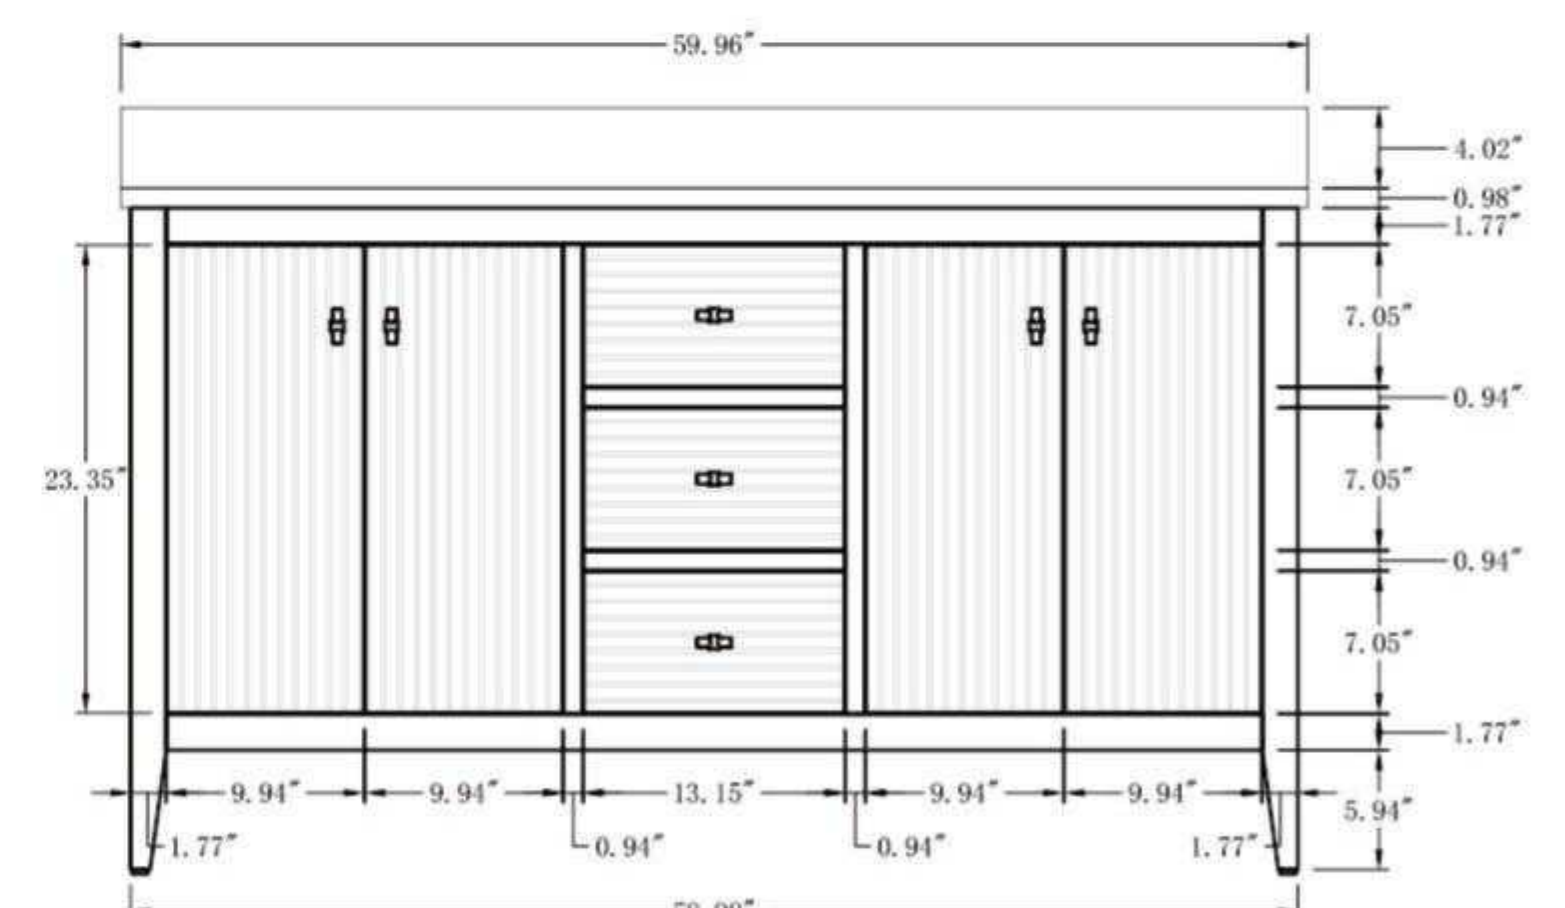

• **CVL60D**

60 Inch Double Sink Bathroom Vanity With Engineered Marble Top

60"W*22"D*38"H

**Mirror, Faucet, & Drain Sold Separately.*

Hardware Available in Matte Black, Polished Chrome & Titanium Gold

Cabinet Available in Driftwood Grey, Grey, Natural Oak, Vintage Green, White & Walnut