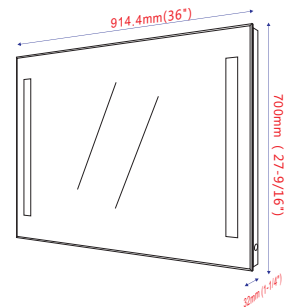

LED bathroom mirror with sensor switch
27.6" height X 36" width X 1.3" depth

**5500K blue & white LED.
7 lumen for each LED, each LED 0.7W, total LED 72pcs.*