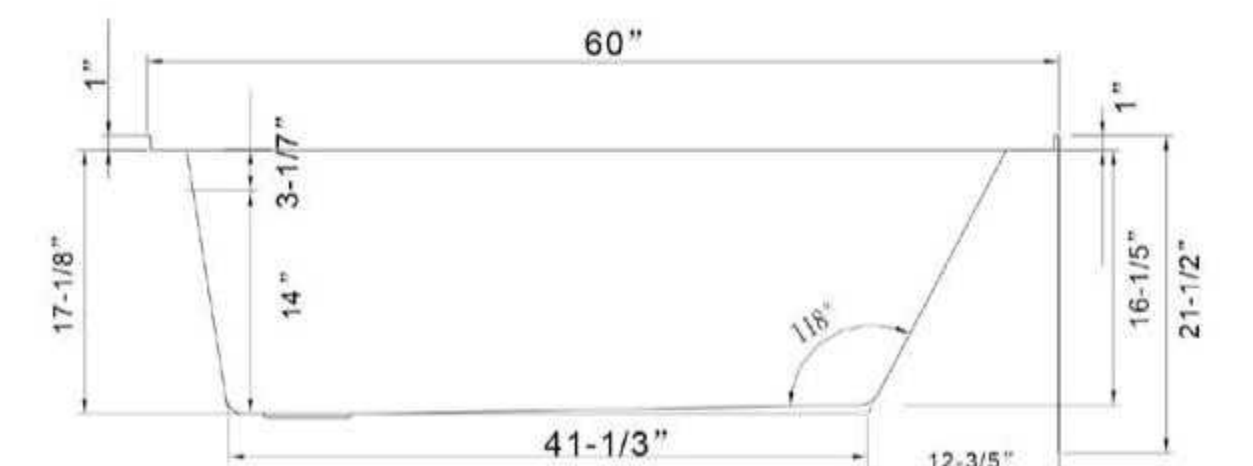

- B3011-Right

47.8" length X 32" width X 21.5" height

Available in Brushed Nickel, Matte Black, Polished Chrome, Pure White & Titanium Gold

- B3012-Left

60" length X 32" width X 21.5" height

Available in Brushed Nickel, Matte Black, Polished Chrome, Pure White & Titanium Gold