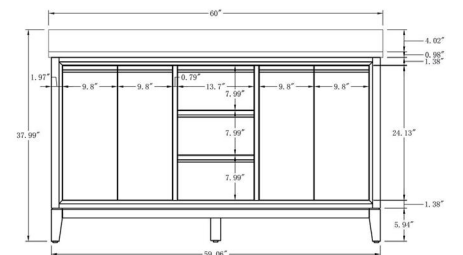

• CVK60S

60 Inch Double Sink Bathroom Vanity With Engineered Marble Top

60"W*22"D*38"H

**Mirror, Faucet, & Drain Sold Separately.*

Hardware Available in Matte Black, Brushed Nickel & Golden Brushed

Available in Driftwood Gray, Natural Oak, Vintage spruce blue, White & Walnut