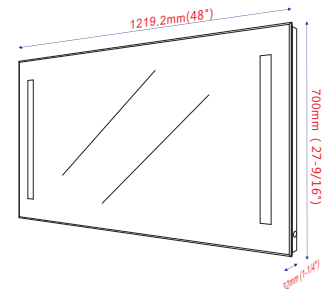

LED bathroom mirror with sensor switch
27.6" height X 48" width X 1.3" depth

**5500K blue & white LED.
7 lumen for each LED, each LED 0.7W, total LED 72pcs.*