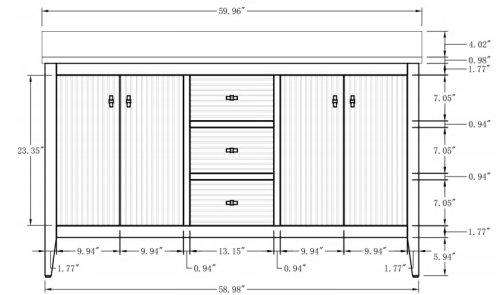

60 Inch Single Sink Bathroom Vanity With Engineered Marble Top

60"W*22"D*38"H

*Mirror, Faucet, & Drain Sold Separately.

Hardware Available in Matte Black, Polished Chrome & Titanium Gold

Cabinet Available in Driftwood Grey, Grey, Natural Oak, Vintage Green, White & Walnut