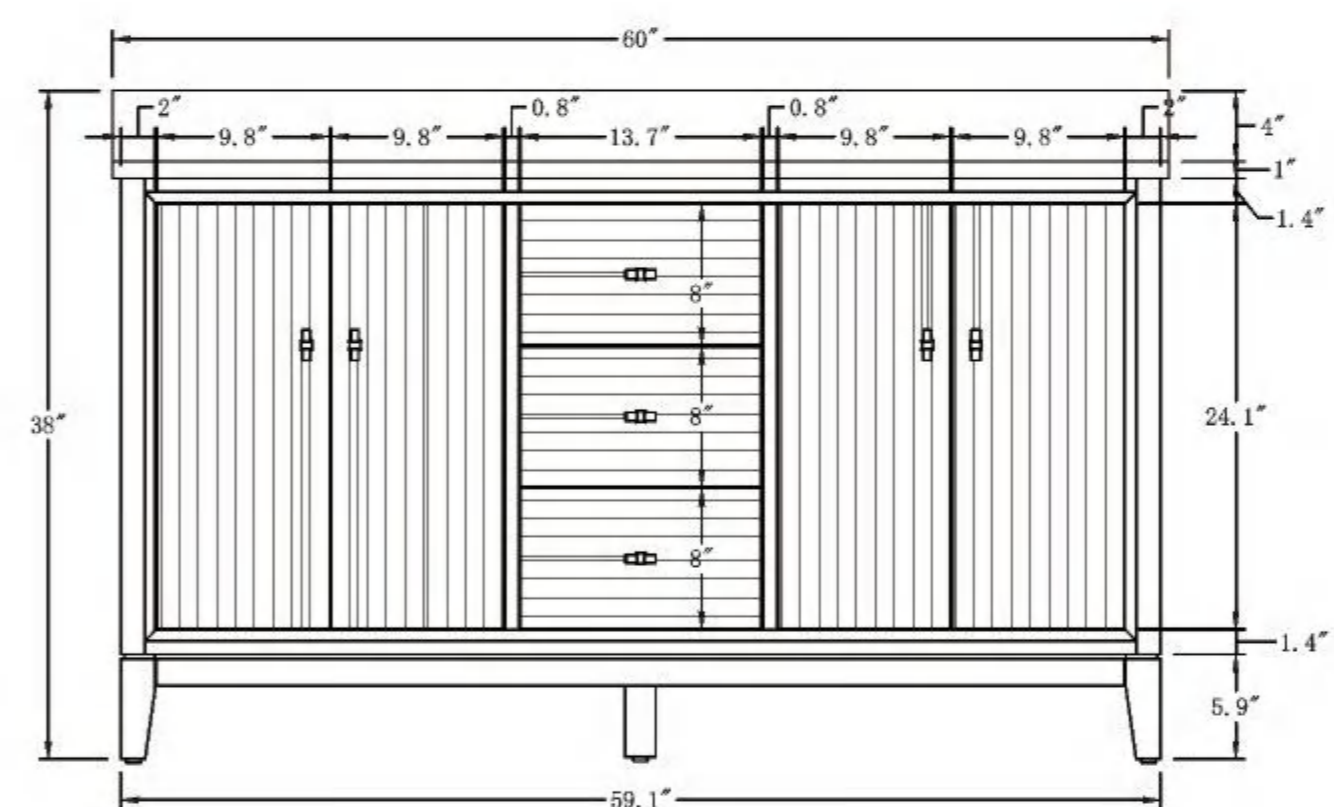

• CVK60D

60 Inch Double Sink Bathroom Vanity With Engineered Marble Top

60"W *22"D*34"H

**Mirror, Faucet, & Drain Sold Separately.*

Hardware Available in Matte Black, Polished Chrome & Titanium Gold

Available in Driftwood Grey, Nature Oak, Vintage Spruce - Blue, White & Walnut