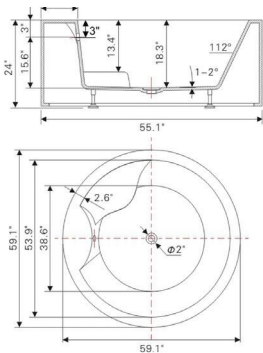

• B8072

Freestanding white acrylic bathtub
70.9" length X 33" width X 26.4" height

**With overflow and pop-up drain*
Includes flexible drain hose.
UPC Certified.

Available in Polished Chrome, Integrated Chrome, Brushed Nickel, Matte Black, Oil-Rubbed Bronze, Pure White, Titanium Gold

• B809

Freestanding white acrylic bathtub
62.2" length X 29.5" width X 23.2" height

**With polished chrome pop-up drain.*
Includes flexible drain hose.
UPC Certified.

• B8102

Freestanding white acrylic bathtub
59.1" length X 59.1" width X 24" height

*With polished chrome pop-up drain.
Includes flexible drain hose.
UPC Certified.

• B8122

Freestanding white acrylic bathtub
67.7" length X 32.3" width X 23.6" height

*With polished chrome pop-up drain.
Includes flexible drain hose.
UPC Certified.