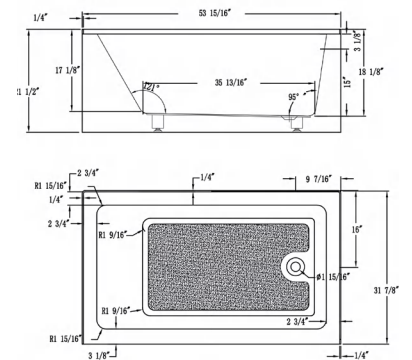

54" length X 32" width X 21.5" height

Available in Brushed Nickel, Matte Black, Polished Chrome, Pure White & Titanium Gold