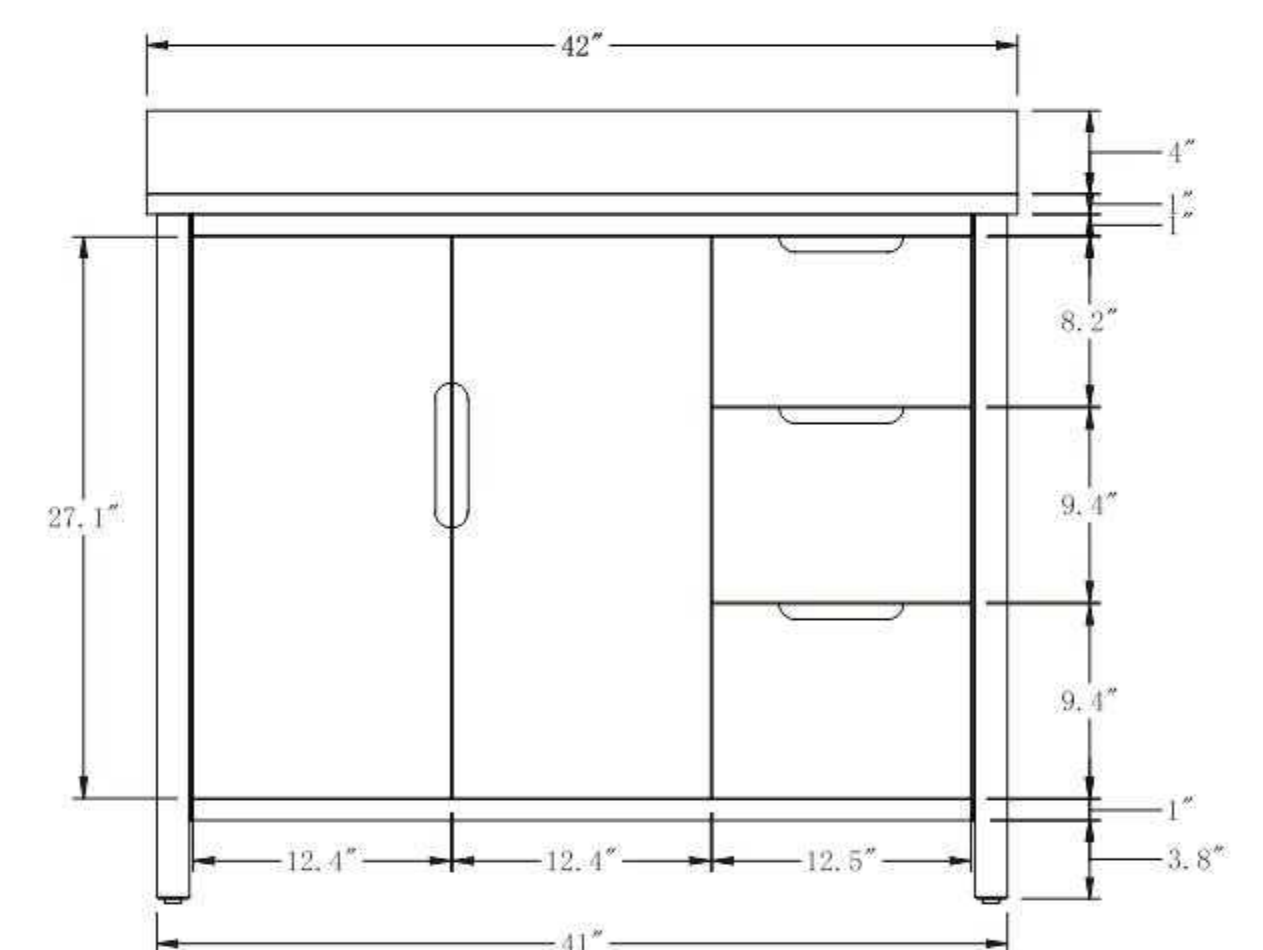

About Product

Bathroom Vanity Set-CVM

- **CVM36-LW-ET**

36 Inch Single Sink Bathroom Vanity With Engineered Marble Top

36" W *22" D*38" H

*Mirror, Faucet, & Drain Sold Separately.

Available color: Tan, Light Wheat

- **CVM42-T-ET**

42 Inch Single Sink Bathroom Vanity With Engineered Marble Top

42" W *22" D*38" H

*Mirror, Faucet, & Drain Sold Separately.

Available color: Tan, Light Wheat

- **CVM42-LW-ET**

42 Inch Single Sink Bathroom Vanity With Engineered Marble Top

42" W *22" D*38" H

*Mirror, Faucet, & Drain Sold Separately.

Available color: Tan, Light Wheat

- **CVM48-T-ET**

48 Inch Single Sink Bathroom Vanity With Engineered Marble Top

48" W *22" D*38" H

*Mirror, Faucet, & Drain Sold Separately.

Available color: Tan, Light Wheat