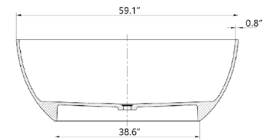

- **BS211-PC**

**With Polished Chrome Pop Up Drain.
UPC Certified.*

- **BS212-PC**

**With Polished Chrome Pop Up Drain.
UPC Certified.*

- **BS211-PR**

**With Polished Chrome Pop Up Drain.
UPC Certified.*

- **BS212-PR**

**With Polished Chrome Pop Up Drain.
UPC Certified.*