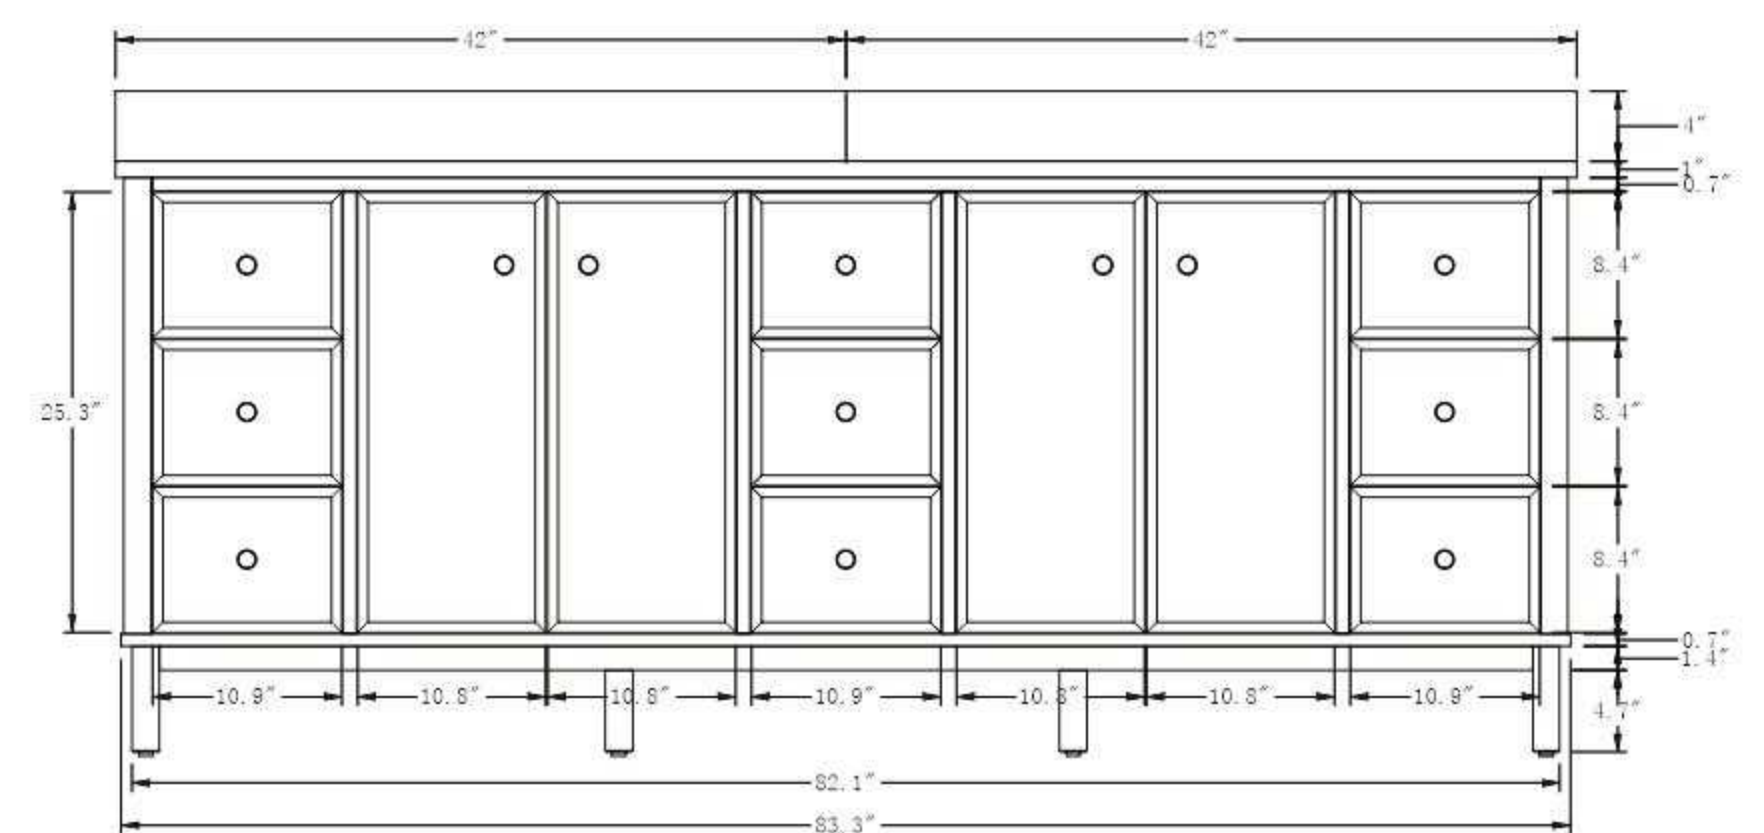

• CVN72D-LW-ET

72 Inch Double Sink Bathroom Vanity With Engineered Marble Top
72" W * 22" D * 38" H

*Mirror, Faucet, & Drain Sold Separately.

Available color: Tan, Light Wheat

• CVN72D-T-ET

72 Inch Double Sink Bathroom Vanity With Engineered Marble Top
72" W * 22" D * 38" H

*Mirror, Faucet, & Drain Sold Separately.

Available color: Tan, Light Wheat

• CVN84D-LW-ET

84 Inch Double Sink Bathroom Vanity With Engineered Marble Top
84" W * 22" D * 38" H

*Mirror, Faucet, & Drain Sold Separately.

Available color: Tan, Light Wheat

• CVN84D-T-ET

84 Inch Double Sink Bathroom Vanity With Engineered Marble Top
84" W * 22" D * 38" H

*Mirror, Faucet, & Drain Sold Separately.

Available color: Tan, Light Wheat