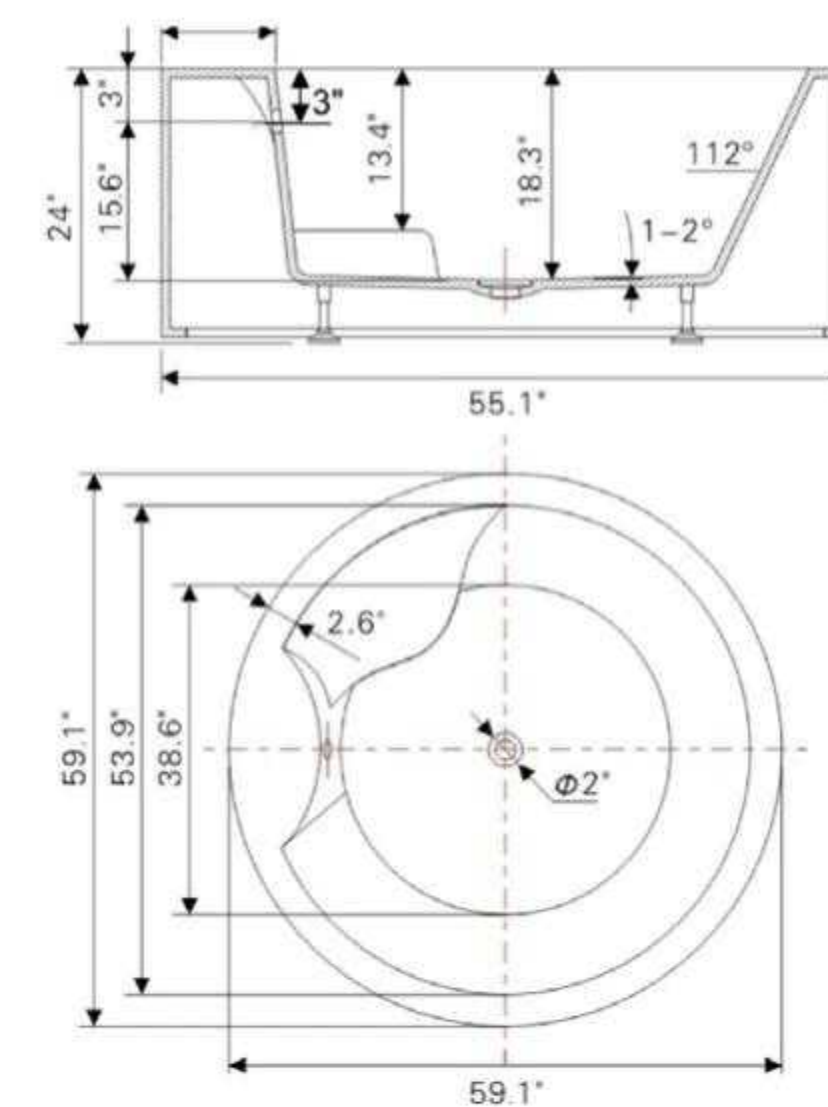

- **B8102**

Freestanding white acrylic bathtub
59.1" length X 59.1" width X 24" height

**With polished chrome pop-up drain.
Includes flexible drain hose.
UPC Certified.*

- **B8122**

Freestanding white acrylic bathtub
67.7" length X 32.3" width X 23.6" height

**With polished chrome pop-up drain.
Includes flexible drain hose.
UPC Certified.*

- **B812B2**

Freestanding white acrylic bathtub
67.7" length X 32.3" width X 23.6" height

**With polished chrome pop-up drain.
Includes flexible drain hose.
UPC Certified.*

- **B8121**

Freestanding white acrylic bathtub
59.1" length X 29.5" width X 23.6" height

**With polished chrome pop-up drain.
Includes flexible drain hose.
UPC Certified.*