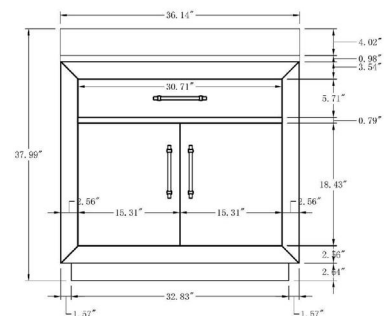

36 Inch Single Sink Bathroom Vanity With Limestone Top
36"W*21.5"D*38"H