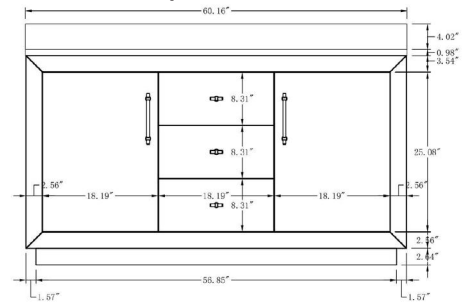

**Mirror, Faucet, & Drain Sold Separately.*

- CVG60D-T-BT

60 Inch Double Sink Bathroom Vanity With Limestone Top

60"W*21.5"D*38"H

**Mirror, Faucet, & Drain Sold Separately.*

- CVG60D-T-ET

60 Inch Double Sink Bathroom Vanity With Engineered Marble Top