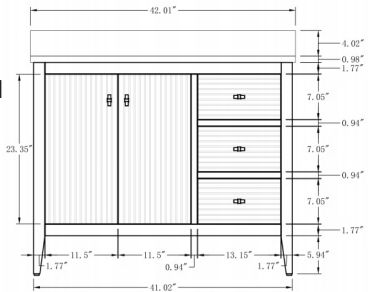

• **CVL42**

42 Inch Single Sink Bathroom Vanity With Engineered Marble Top

42"W*22"D*38"H

*Mirror, Faucet, & Drain Sold Separately.

Hardware Available in Matte Black, Brushed Nickel & Golden Brushed

Cabinet Available in Driftwood Grey, Grey, Natural Oak, Vintage Green, White & Walnut