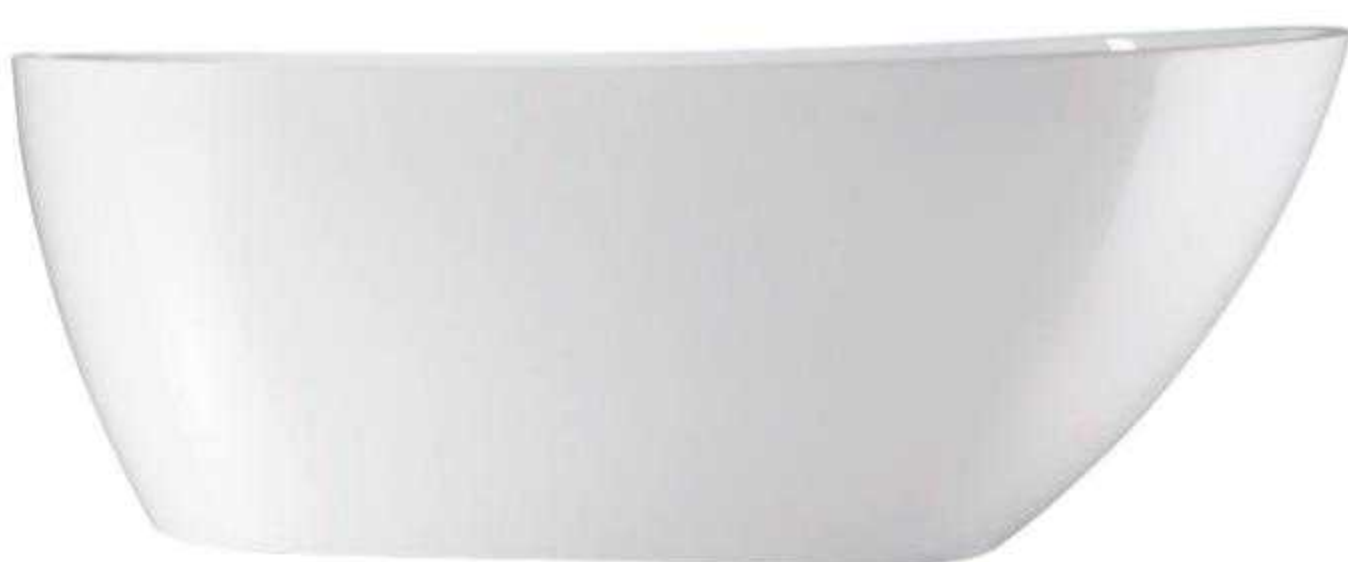

• B5222

Freestanding white acrylic bathtub
66.9" length X 31.5" width X 28.7" height