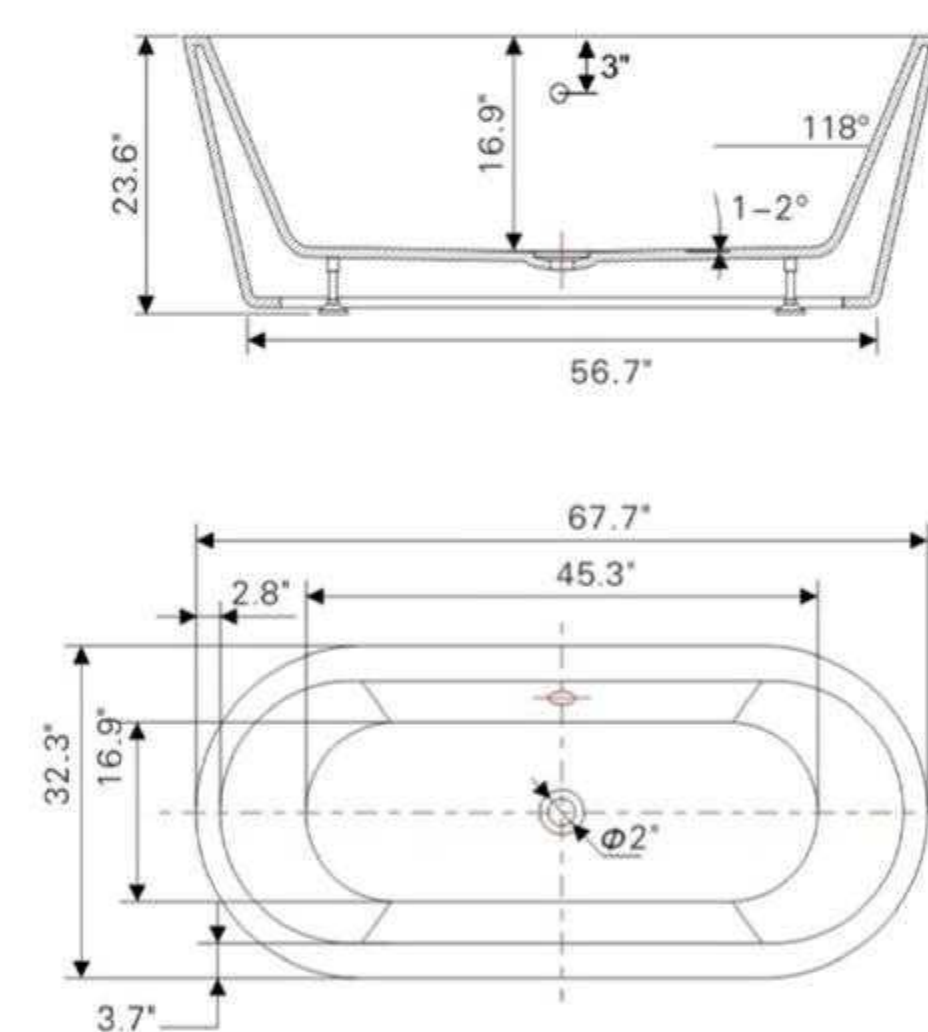

- **B8102**

Freestanding white acrylic bathtub
59.1" length X 59.1" width X 24" height

**With polished chrome pop-up drain.
Includes flexible drain hose.
UPC Certified.*

- **B8122**

Freestanding white acrylic bathtub
67.7" length X 32.3" width X 23.6" height

**With polished chrome pop-up drain.
Includes flexible drain hose.
UPC Certified.*

- **B812B2**

Freestanding white acrylic bathtub
67.7" length X 32.3" width X 23.6" height

**With polished chrome pop-up drain.
Includes flexible drain hose.
UPC Certified.*

- **B8121**

Freestanding white acrylic bathtub
59.1" length X 29.5" width X 23.6" height

**With polished chrome pop-up drain.
Includes flexible drain hose.
UPC Certified.*