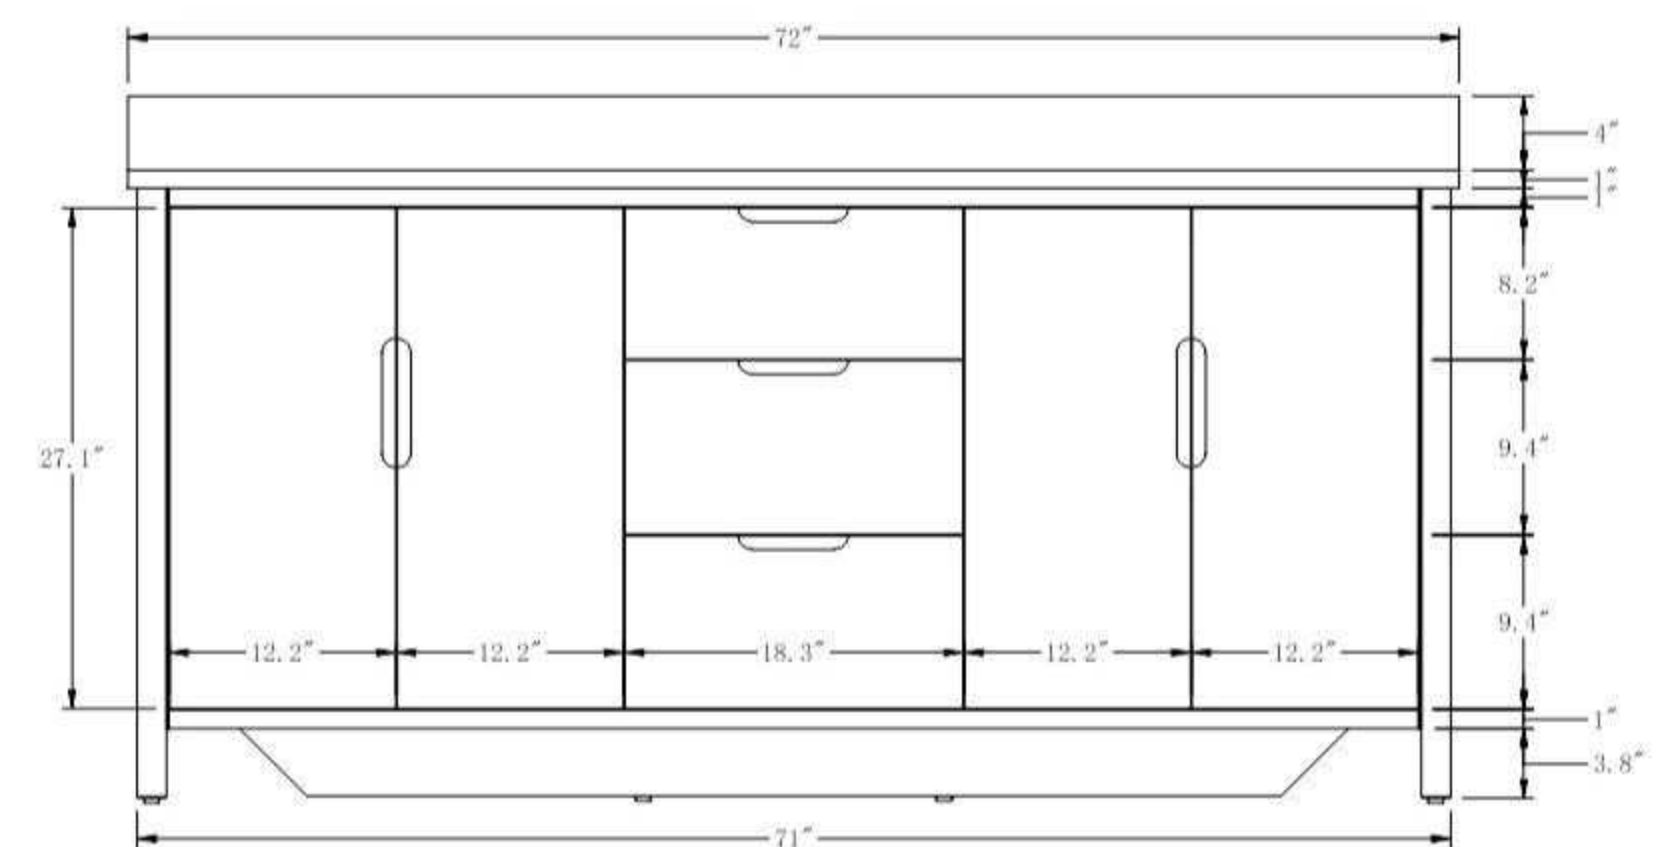

• **CVM48-LW-ET**

48 Inch Single Sink Bathroom Vanity With Engineered Marble Top
48" W *22"D*38" H

*Mirror, Faucet, & Drain Sold Separately.

Available color: Tan, Light Wheat

• **CVM60S-T-ET**

60 Inch Double Sink Bathroom Vanity With Engineered Marble Top
60" W *22"D*38" H

*Mirror, Faucet, & Drain Sold Separately.

Available color: Tan, Light Wheat

• **CVM72D-LW-ET**

72 Inch Double Sink Bathroom Vanity With Engineered Marble Top
72" W *22"D*38" H

*Mirror, Faucet, & Drain Sold Separately.

Available color: Tan, Light Wheat

• **CVM84D-LW-ET**

84 Inch Single Sink Bathroom Vanity With Engineered Marble Top
84" W *22"D*38" H

*Mirror, Faucet, & Drain Sold Separately.

Available color: Tan, Light Wheat