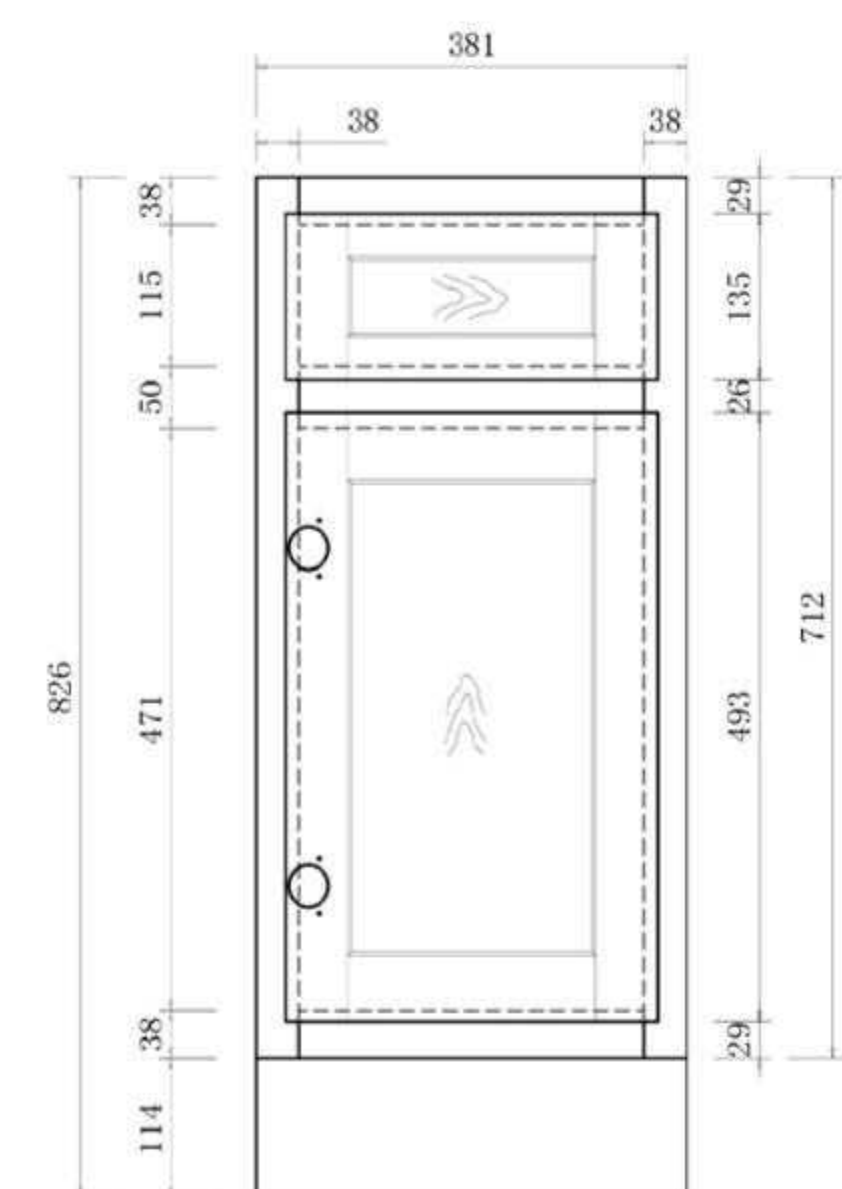

About Product

Bathroom Vanity Cabinet-CVD /CVJ

- CVD12-1
- CVJ12-1

12 Inch 1 Drawer Vanity Cabinet
12"W*21"D*32.5"H

Available in Brown, Grey, White

- CVD12-3
- CVJ12-3

12 Inch 3 Drawer Vanity Cabinet
12"W*21"D*32.5"H

Available in Brown, Grey, White

- CVD15-1
- CVJ15-1

15 Inch 1 Drawer Vanity Cabinet
15"W*21"D*32.5"H

Available in Brown, Grey, White