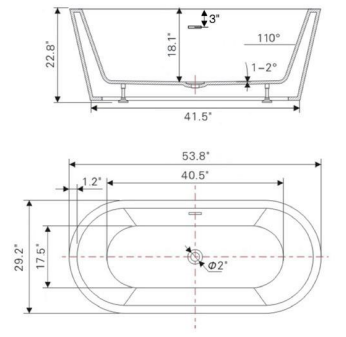

• **B8150**

Freestanding white acrylic bathtub

53.9" length X 29.7" width X 23.4" height

**With overflow and pop-up drain
Includes flexible drain hose.
UPC Certified.*

Available in Polished Chrome, Integrated Chrome, Brushed Nickel, Matte Black, Oil-Rubbed Bronze, Pure White, Titanium Gold

• **B815N0**

Freestanding white acrylic bathtub

53.8" length X 29.2" width X 22.8" height

**With overflow and pop-up drain
Includes flexible drain hose.
UPC Certified.*

Available in Polished Chrome, Integrated Chrome, Brushed Nickel, Matte Black, Oil-Rubbed Bronze, Pure White, Titanium Gold

• **B816B0**

Freestanding white acrylic bathtub

55.1" length X 29.1" width X 23.4" height

**With overflow and pop-up drain
Includes flexible drain hose.
UPC Certified.*

Available in Polished Chrome, Integrated Chrome, Brushed Nickel, Matte Black, Oil-Rubbed Bronze, Pure White, Titanium Gold