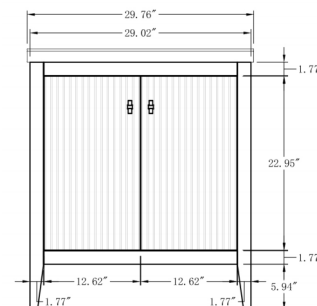

• CVL30

30 Inch Single Sink Bathroom Vanity With Ceramic Top

30"W*18.5"D*34"H

*Mirror, Faucet, & Drain Sold Separately.

Hardware Available in Matte Black, Brushed Nickel & Golden Brushed

Cabinet Available in Driftwood Grey, Grey, Natural Oak, Vintage Green, White & Walnut