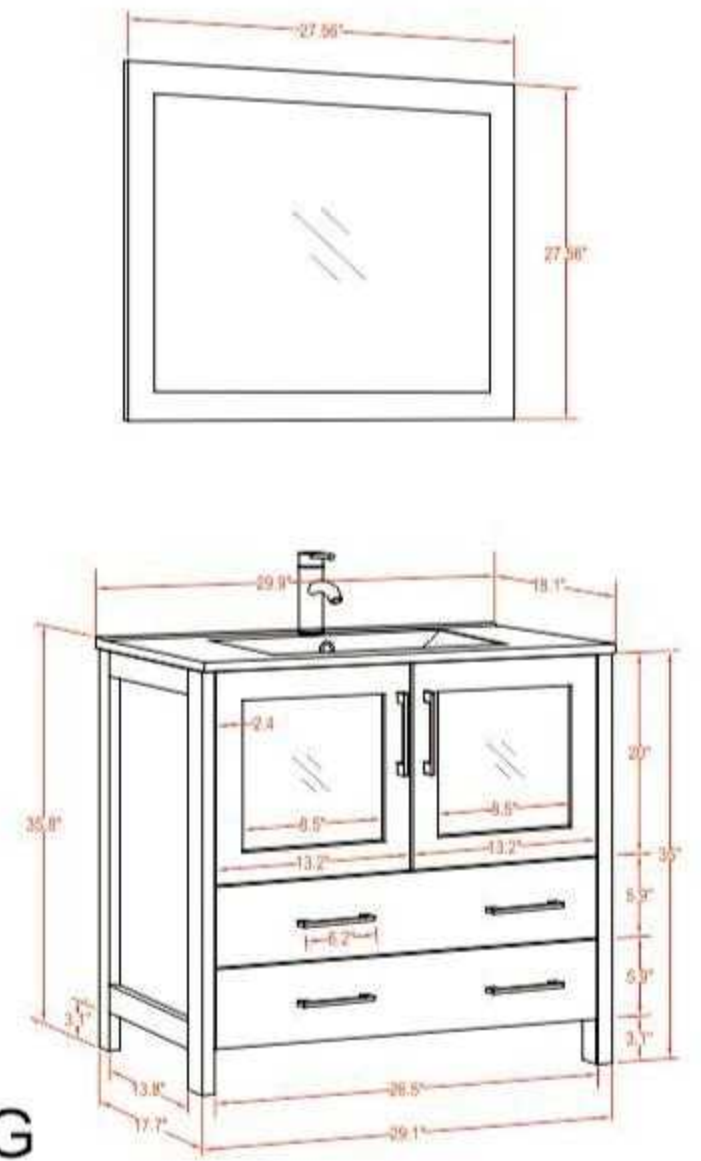

30 inch single sink bathroom vanity set

30"W*18"D*36"H

**Includes sink and mirror.
Faucet sold seperately.*

Available in Blue, Espresso, Grey & White, Driftwood Grey, Natural Oak, Vintage Green