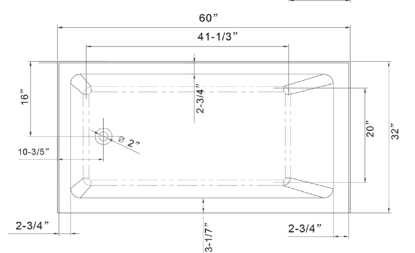

About Product

Acrylic Alcove Skirt Bathtub

- **B3011-Left**

47.8" length X 32" width X 21.5" height

Available in Brushed Nickel, Matte Black, Polished Chrome, Pure White & Titanium Gold

- **B3011-Right**

47.8" length X 32" width X 21.5" height

Available in Brushed Nickel, Matte Black, Polished Chrome, Pure White & Titanium Gold

- **B3012-Left**

60" length X 32" width X 21.5" height

Available in Brushed Nickel, Matte Black, Polished Chrome, Pure White & Titanium Gold

• **B3012-Right**

60" length X 32" width X 21.5" height

Available in Brushed Nickel, Matte Black, Polished Chrome, Pure White & Titanium Gold

• **B301M-Left**

54" length X 32" width X 21.5" height

Available in Brushed Nickel, Matte Black, Polished Chrome, Pure White & Titanium Gold