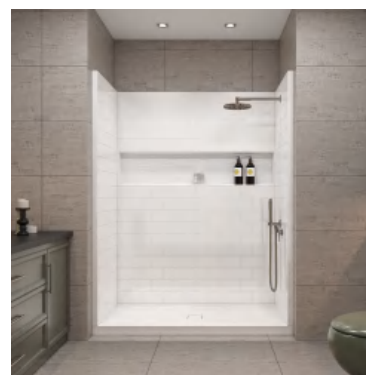

- BSH01

60 in. x 32 in. 4-Piece Direct-to-Stud Alcove Shower Wall Kit With Shower Base Combo in White