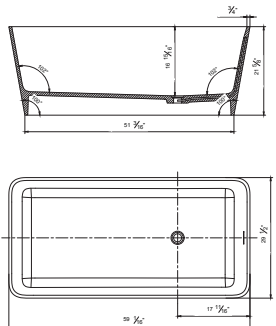

**With overflow and pop-up drain.
White matte finish.
UPC Certified.*

• **BS141M**

**Freestanding solid surface resin matte bathtub
59.1" length X 29.5" width X 21.6" height**

**With overflow and pop-up drain.
White matte finish.
UPC Certified.*