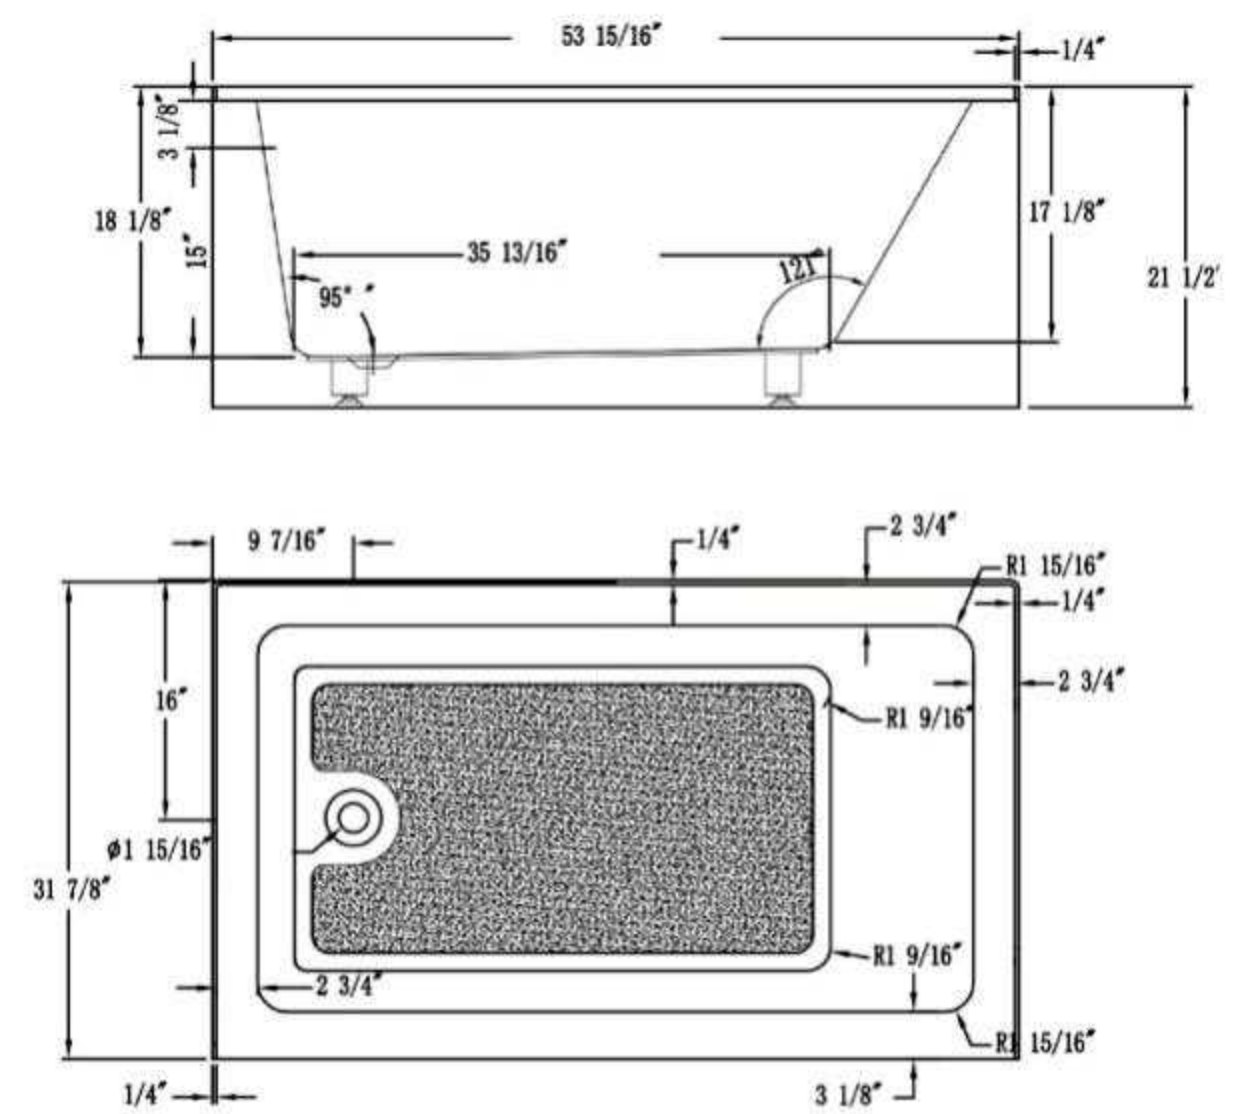

• **B3012-Right**

60" length X 32" width X 21.5" height

Available in Brushed Nickel, Matte Black, Polished Chrome, Pure White & Titanium Gold

• **B301M-Left**

54" length X 32" width X 21.5" height

Available in Brushed Nickel, Matte Black, Polished Chrome, Pure White & Titanium Gold