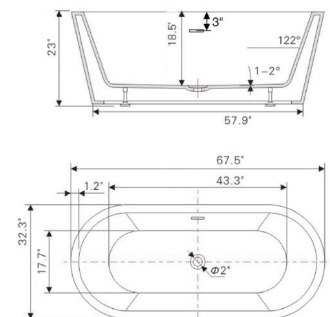

• **B8152**

Freestanding white acrylic bathtub

67.5" length X 32.3" width X 23" height

**With overflow and pop-up drain
Includes flexible drain hose.
UPC Certified.*

Available in Polished Chrome, Integrated Chrome, Brushed Nickel, Matte Black, Oil-Rubbed Bronze, Pure White, Titanium Gold