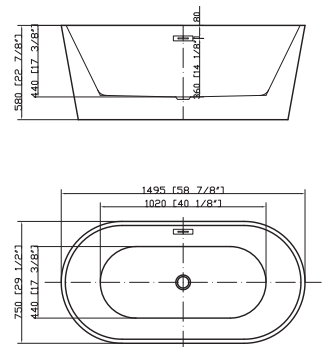

• **B9011**

Freestanding white acrylic bathtub

58.8" length X 29.5" width X 22.8" height

**With overflow and pop-up drain
Includes flexible drain hose.
UPC Certified.*

Available in Polished Chrome, Integrated Chrome, Brushed Nickel, Matte Black, Oil-Rubbed Bronze, Pure White, Titanium Gold