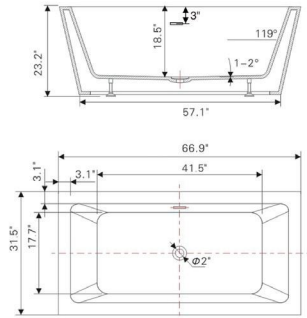

• **B8141**

Freestanding white acrylic bathtub

59.1" length X 29.5" width X 23.2" height

**With overflow and pop-up drain
Includes flexible drain hose.
UPC Certified.*

Available in Polished Chrome, Integrated Chrome, Brushed Nickel, Matte Black, Oil-Rubbed Bronze, Pure White, Titanium Gold

• **B8142**

Freestanding white acrylic bathtub

66.9" length X 31.5" width X 23.2" height

**With overflow and pop-up drain
Includes flexible drain hose.
UPC Certified.*

Available in Polished Chrome, Integrated Chrome, Brushed Nickel, Matte Black, Oil-Rubbed Bronze, Pure White, Titanium Gold

• **B8151**

Freestanding white acrylic bathtub

59.1" length X 29.5" width X 23" height

**With overflow and pop-up drain
Includes flexible drain hose.
UPC Certified.*

Available in Polished Chrome, Integrated Chrome, Brushed Nickel, Matte Black, Oil-Rubbed Bronze, Pure White, Titanium Gold