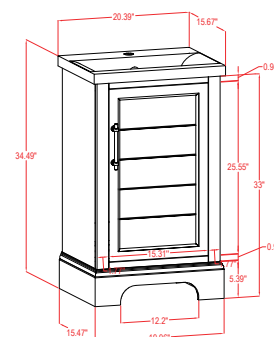

20" Single Sink Bathroom Vanity with Ceramic Sink & Top
20"W*16"D*34.5"H

**Includes sink.
Faucet sold separately.*

Available in Grey, Vintage Green, White & Vintage spruce blue