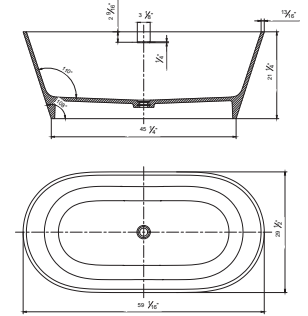

**With overflow and pop-up drain.
 White matte finish.
 UPC Certified.*

• **BS121M**

Freestanding solid surface resin matte bathtub
59.1" length X 29.5" width X 21.3" height

**With overflow and pop-up drain.
 White matte finish.
 UPC Certified.*