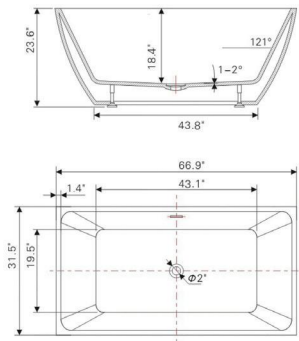

• **B8212**

Freestanding white acrylic bathtub

66.9" length X 31.5" width X 23.6" height

**With overflow and pop-up drain
Includes flexible drain hose.
UPC Certified.*

Available in Polished Chrome, Integrated Chrome, Brushed Nickel, Matte Black, Oil-Rubbed Bronze, Pure White, Titanium Gold