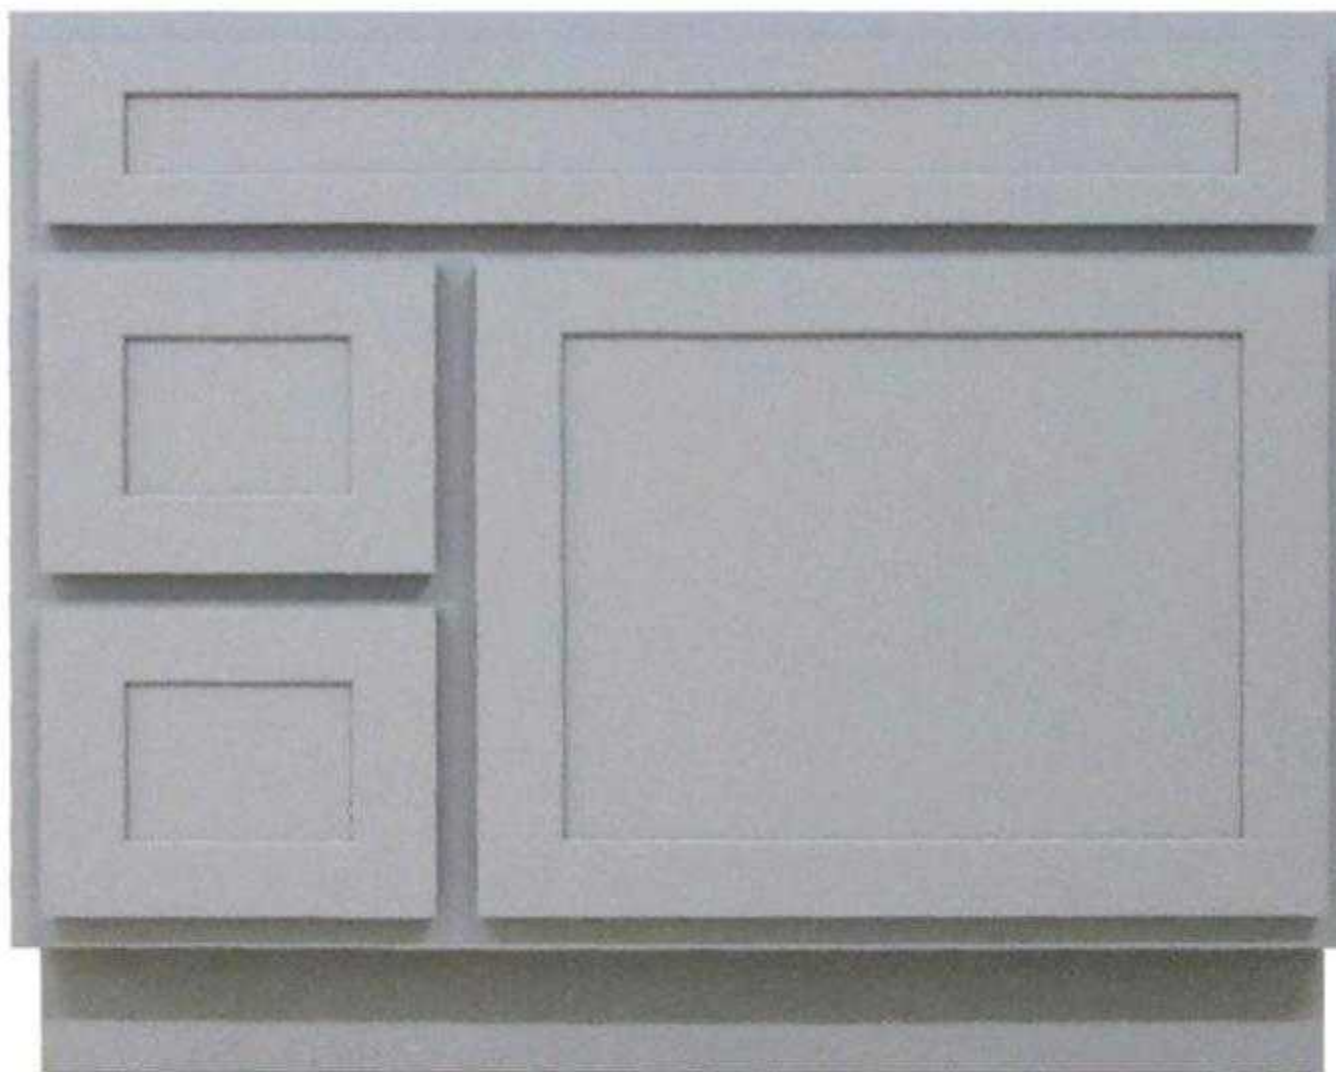

Available in Brown, Grey, White

- CVD36

- CVJ36

36 Inch Vanity Cabinet
36"W*21"D*32.5"H

- CVD36-2L

- CVJ36-2L

36 Inch 2 Left Drawer Vanity Cabinet
36"W*21"D*32.5"H

- CVD136-2R