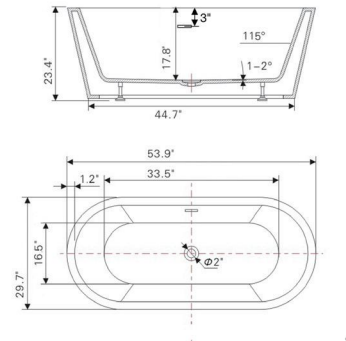

• **B815N2**

Freestanding white acrylic bathtub

67.3" length X 32.2" width X 22.8" height

**With overflow and pop-up drain
Includes flexible drain hose.
UPC Certified.*

Available in Polished Chrome, Integrated Chrome, Brushed Nickel, Matte Black, Oil-Rubbed Bronze, Pure White, Titanium Gold

• **B8150**

Freestanding white acrylic bathtub

53.9" length X 29.7" width X 23.4" height

**With overflow and pop-up drain
Includes flexible drain hose.
UPC Certified.*

Available in Polished Chrome, Integrated Chrome, Brushed Nickel, Matte Black, Oil-Rubbed Bronze, Pure White, Titanium Gold

• **B815N0**

Freestanding white acrylic bathtub

53.8" length X 29.2" width X 22.8" height

**With overflow and pop-up drain
Includes flexible drain hose.
UPC Certified.*

Available in Polished Chrome, Integrated Chrome, Brushed Nickel, Matte Black, Oil-Rubbed Bronze, Pure White, Titanium Gold