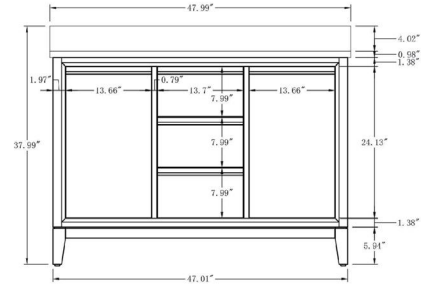

• CVH48

48 Inch Single Sink Bathroom Vanity With Engineered Marble Top

48"W*22"D*38"H

*Mirror, Faucet, & Drain Sold Separately.

Available in Driftwood Grey, Natural Oak, Vintage Green & White

• CVH54D

54 Inch Double Sink Bathroom Vanity With Engineered Marble Top

54"W*22"D*38"H

*Mirror, Faucet, & Drain Sold Separately.

Available in Driftwood Grey, Natural Oak, Vintage Green & White

• CVH60D

60 Inch Double Sink Bathroom Vanity With Engineered Marble Top

60"W*22"D*38"H

*Mirror, Faucet, & Drain Sold Separately.

Available in Driftwood Grey, Natural Oak, Vintage Green & White

• CVH60S

60 Inch Double Sink Bathroom Vanity With Engineered Marble Top

60"W*22"D*38"H

*Mirror, Faucet, & Drain Sold Separately.

Available in Driftwood Grey, Natural Oak, Vintage Green & White