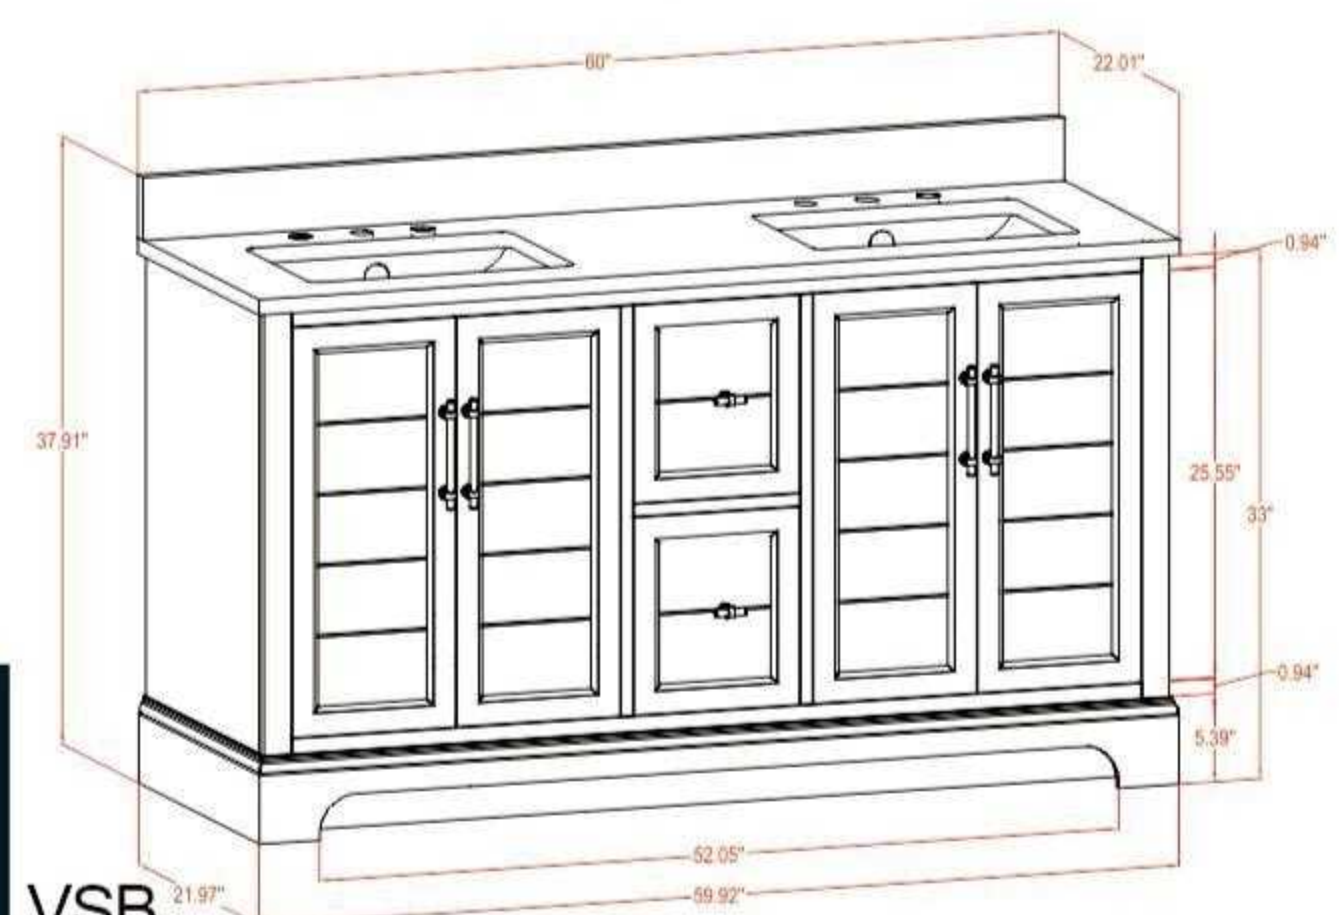

60" Double Sink Bathroom Vanity with Ceramic Sink & Top

60"W*22"D*38"H

**Includes sink.
Faucet sold separately.*

Available in Grey, Vintage Green, White & Vintage Spruce Blue