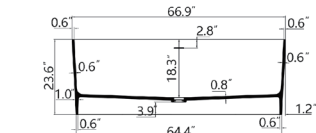

**With overflow and Polished Chrome Pop Up Drain.
UPC Certified.*

• **BS202M**

Freestanding solid surface resin matte bathtub
66.9" length X 31.5" width X 23.6" height

**With overflow and Polished Chrome Pop Up Drain.
UPC Certified.*