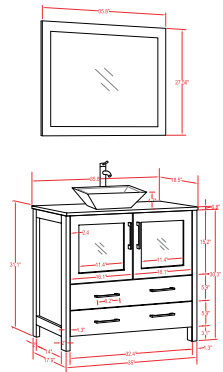

36 inch single sink bathroom vanity set

36"W*18.5"D*36"H

**Includes sink and mirror.
Faucet sold seperately.*

Available in Blue, Espresso, Grey, White, Natural Oak, Vintage Green, Driftwood Gray