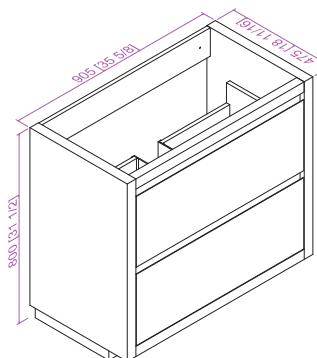

- **CVF30WF**

30 Inch Single Sink Bathroom Vanity With Resin Top

30"W*18.5"D*32"H

**Includes sink.
Mirror, Faucet, & Drain Sold Separately.*

- **CVF36WL**

36 Inch LED Lighted Wall Hung Single Sink Bathroom Vanity With Resin Top

36"W*18.5"D*20"H

**Includes sink.
Mirror, Faucet, & Drain Sold Separately.*

- **CVF36W**

36 Inch Wall Hung Single Sink Bathroom Vanity With Resin Top

36"W*18.5"D*20"H

**Includes sink.
Mirror, Faucet, & Drain Sold Separately.*

- **CVF36WF**

36 Inch Single Sink Bathroom Vanity With Resin Top

36"W*18.5"D*32"H

**Includes sink.
Mirror, Faucet, & Drain Sold Separately.*