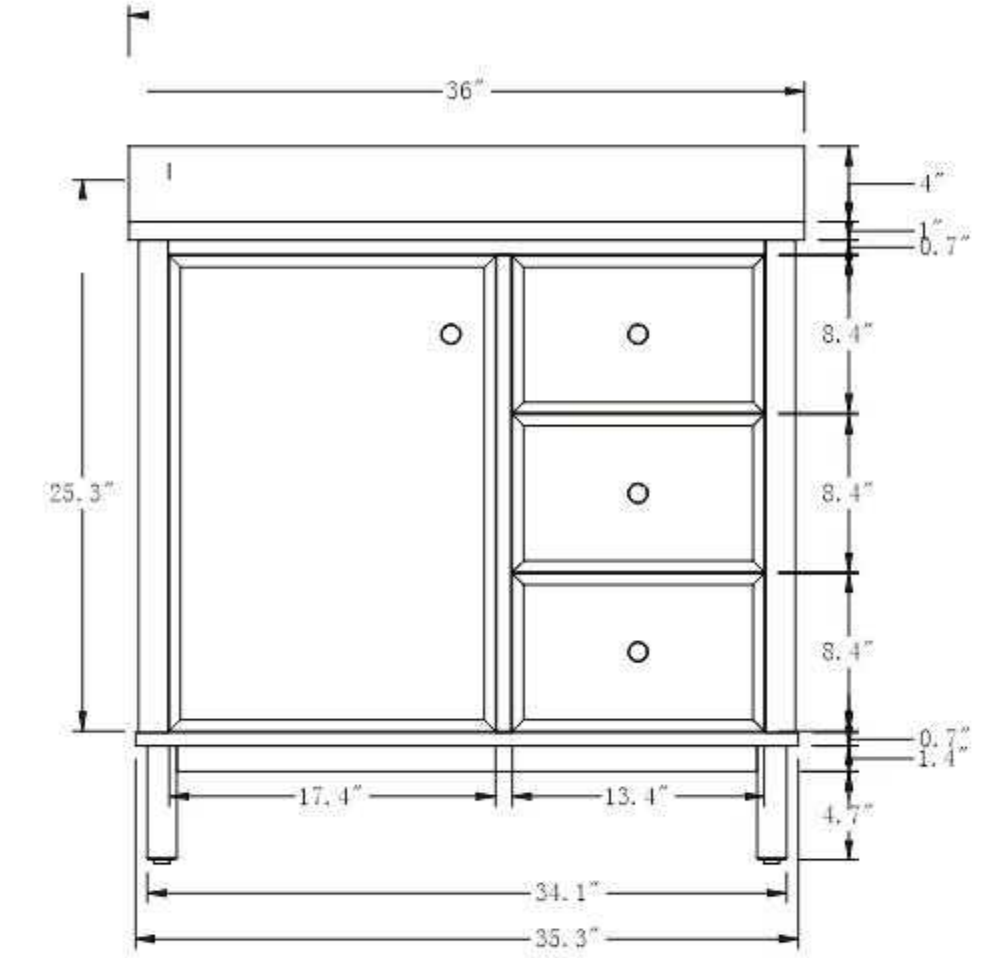

About Product

Bathroom Vanity Set-CVN

- **CVN36-LW-ET**

36 Inch Single Sink Bathroom Vanity With Engineered Marble Top

36"W *22"D*38"H

**Mirror, Faucet, & Drain Sold Separately.*

Available color: Tan, Light Wheat