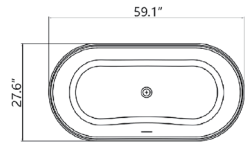

• **BS191M**

**With overflow and Polished Chrome Pop Up Drain.
UPC Certified.*

• **BS192M**

**With overflow and Polished Chrome Pop Up Drain.
UPC Certified.*

• **BS191G**

**With overflow and Polished Chrome Pop Up Drain.
UPC Certified.*

• **BS192G**

**With overflow and Polished Chrome Pop Up Drain.
UPC Certified.*