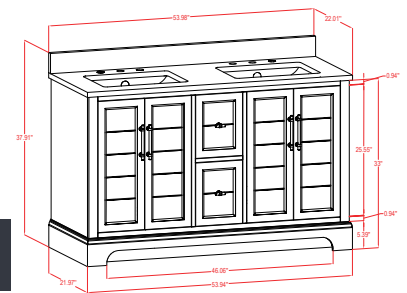

54" Single Sink Bathroom Vanity with Ceramic Sink & Top