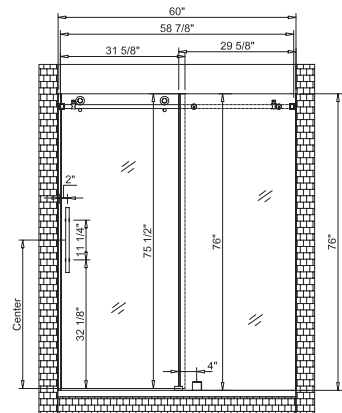

60" X 76" H Soft Closing Single Sliding 8 mm Glass Frameless Shower Door

Available in Brushed Nickel, Matte Black, Polished Chrome, Titanium Gold & Brushed Gold