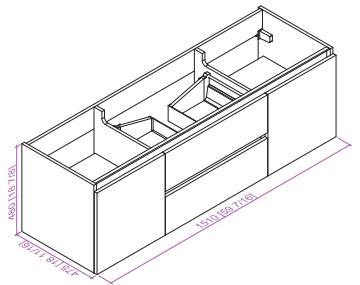

60 Inch Wall Hung Single Sink Bathroom Vanity With Resin Top