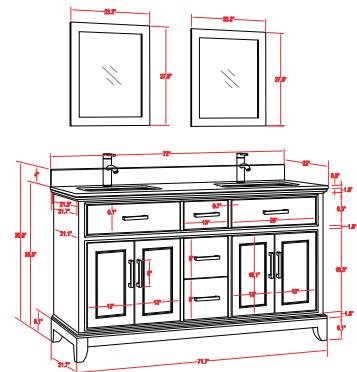

• CVA48

48 inch single sink bathroom vanity set

48"W*22"D*40"H

**Includes sink and mirror.
Faucet sold separately.*

Available in Espresso, Grey & White

• CVA60D

60 inch double sink bathroom vanity set

60"W*22"D*40"H

**Includes sink and mirror.
Faucet sold separately.*

Available in Espresso, Grey & White

• CVA60S

60 inch single sink bathroom vanity set

60"W*22"D*40"H

**Includes sink and mirror.
Faucet sold separately.*

Available in Espresso, Grey & White

• CVA72D

72 inch double sink bathroom vanity set

72"W*22"D*40"H

**Includes sink and mirror.
Faucet sold separately.*

Available in Espresso, Grey & White