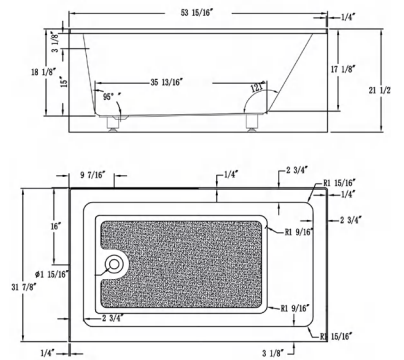

• **B3012-Right**

60" length X 32" width X 21.5" height

Available in Brushed Nickel, Matte Black, Polished Chrome, Pure White & Titanium Gold

• **B301M-Left**

54" length X 32" width X 21.5" height

Available in Brushed Nickel, Matte Black, Polished Chrome, Pure White & Titanium Gold