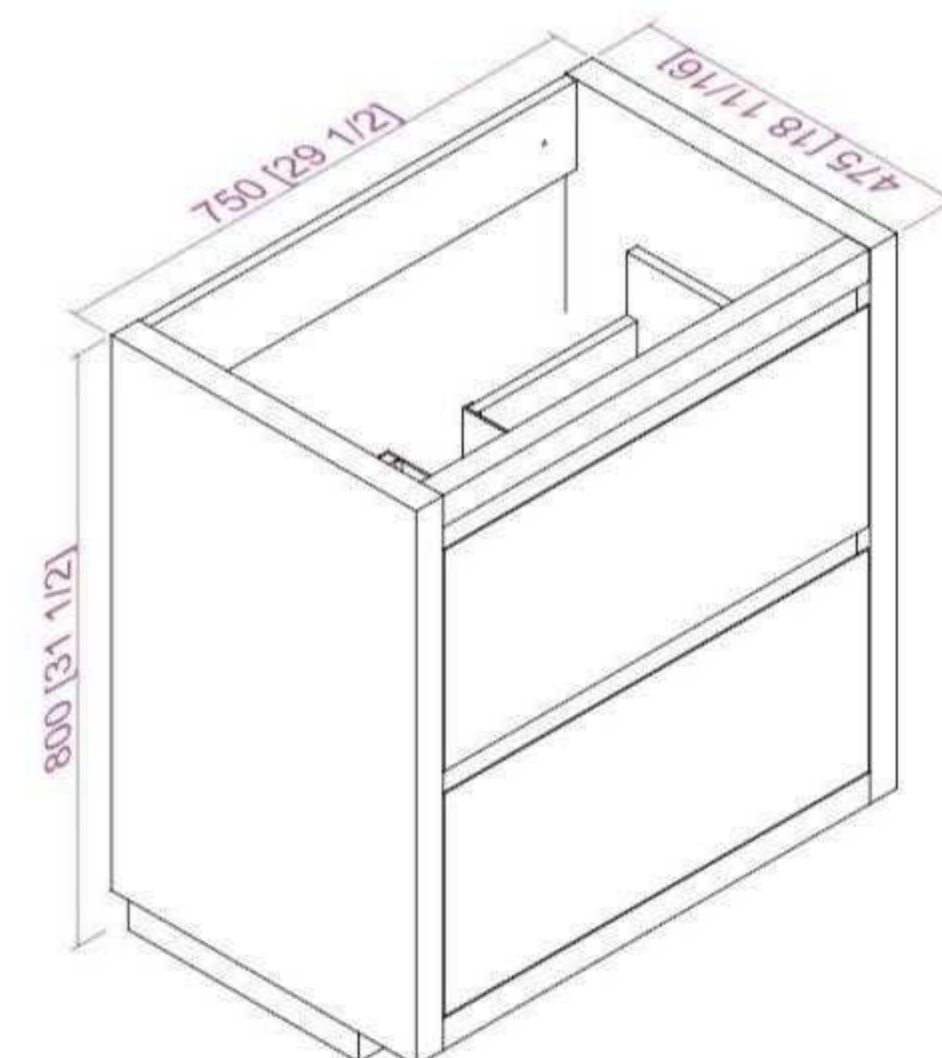

- **CVF30WF**

**Includes sink.
Mirror, Faucet, & Drain Sold Separately.*

- **CVF36WL**

**Includes sink.
Mirror, Faucet, & Drain Sold Separately.*

- **CVF36W**

**Includes sink.
Mirror, Faucet, & Drain Sold Separately.*

- **CVF36WF**

**Includes sink.
Mirror, Faucet, & Drain Sold Separately.*