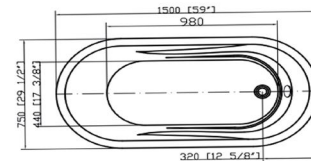

• B9062

Freestanding white acrylic bathtub
66.8" length X 31.5" width X 22.8" height

*With overflow and pop-up drain
Includes flexible drain hose.
UPC Certified.

Available in Polished Chrome, Integrated Chrome, Brushed Nickel, Matte Black, Oil-Rubbed Bronze, Pure White, Titanium Gold

• B9091

Freestanding white acrylic bathtub
59" length X 29.5" width X 22.8" height

*With overflow and pop-up drain
Includes flexible drain hose.
UPC Certified.

• B9102

Freestanding white acrylic bathtub
67.3" length X 29.5" width X 30.8" height

*With overflow and pop-up drain
Includes flexible drain hose.
UPC Certified.