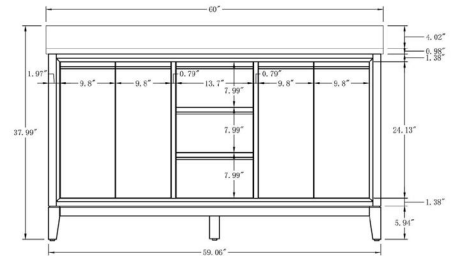

• CVH60D

60 Inch Double Sink Bathroom Vanity With Engineered Marble Top

60"W*22"D*38"H

**Mirror, Faucet, & Drain Sold Separately.*

Available in Driftwood Grey, Natural Oak, Vintage Green & White

• CVH60S

60 Inch Double Sink Bathroom Vanity With Engineered Marble Top