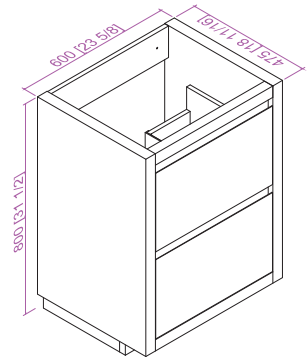

- **CVF24W**

**Includes sink.
Mirror, Faucet, & Drain Sold Separately.*

- **CVF24WF**

**Includes sink.
Mirror, Faucet, & Drain Sold Separately.*

- **CVF30WL**

**Includes sink.
Mirror, Faucet, & Drain Sold Separately.*

- **CVF30W**

**Includes sink.
Mirror, Faucet, & Drain Sold Separately.*