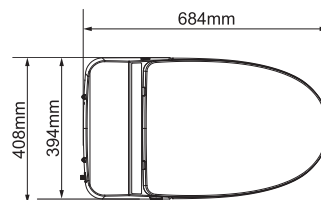

Product size