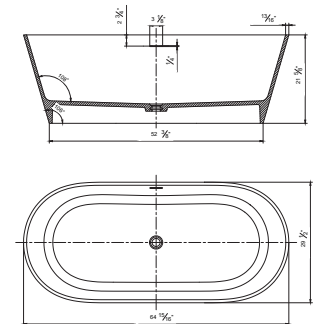

• **BS112G**

Freestanding solid surface resin matte bathtub
66.9" length X 31.5" width X 26.8" height

**With overflow and pop-up drain.
White matte finish.
UPC Certified.*

• **BS121M**

Freestanding solid surface resin matte bathtub
59.1" length X 29.5" width X 21.3" height

**With overflow and pop-up drain.
White matte finish.
UPC Certified.*

• **BS122M**

Freestanding solid surface resin matte bathtub
64.9" length X 29.5" width X 21.6" height

**With overflow and pop-up drain.
White matte finish.
UPC Certified.*

• **BS121G**

Freestanding solid surface resin glossy bathtub
59.1" length X 29.5" width X 21.3" height

**With overflow and pop-up drain.
White glossy finish.
UPC Certified.*