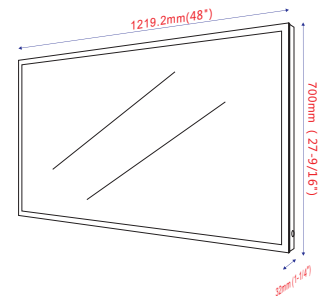

- **VA3D-48**

LED bathroom mirror with touch sensor
27.6" height X 48" width X 1.3" depth

**5500K blue & white LED.
7 lumen for each LED, each LED 0.7W, total LED 144pcs.*

- VA3D-60

LED bathroom mirror with touch sensor
27.6" height X 60" width X 1.3" depth