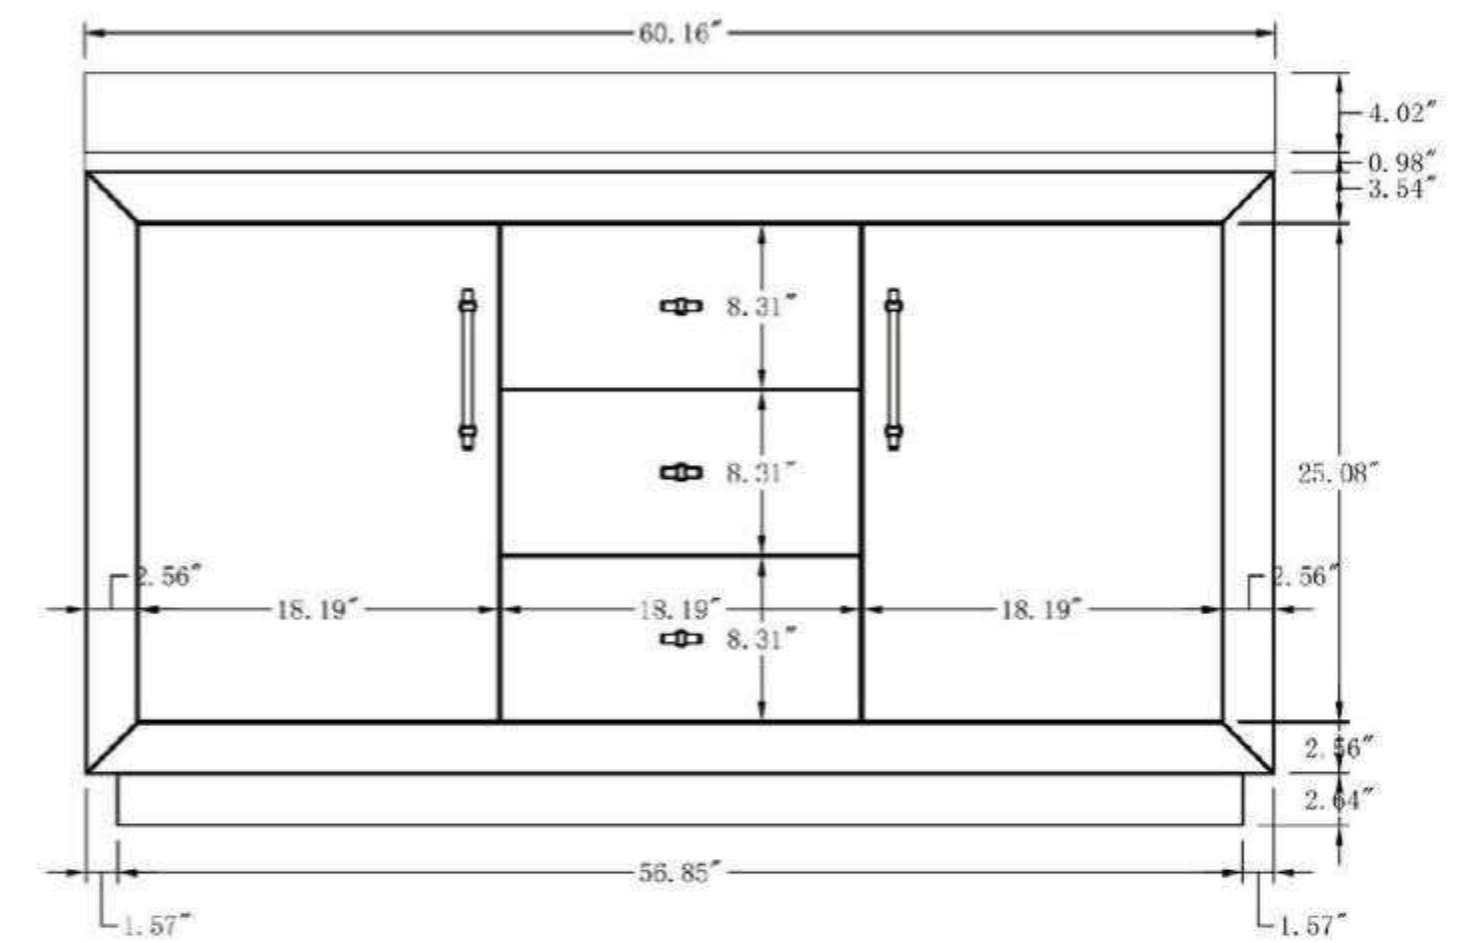

60 Inch Single Sink Bathroom Vanity With Engineered Marble Top

60"W*21.5"D*38"H

**Mirror, Faucet, & Drain Sold Separately.*

Available color: Tan, Light Wheat

• CVG60D-LW-ET

60 Inch Double Sink Bathroom Vanity With Engineered Marble Top