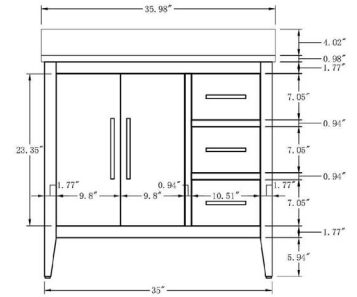

• CVI36

36 Inch Single Sink Bathroom Vanity With Engineered Marble Top

36"W*22"D*38"H

*Mirror, Faucet, & Drain Sold Separately.

Hardware Available in Matte Black, Brushed Nickel & Golden Brushed

Cabinet Available in Driftwood Grey, Grey, Natural Oak, Vintage Green & White