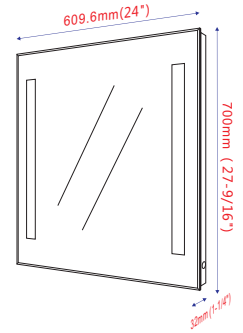

LED bathroom mirror with sensor switch
27.6" height X 24" width X 1.3" depth

**5500K blue & white LED.
7 lumen for each LED, each LED 0.7W, total LED 72pcs.*