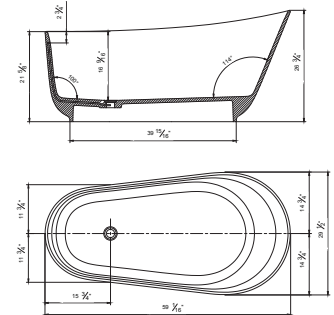

About Product

Freestanding Solid Bathtub

- **BS111M**

Freestanding solid surface resin matte bathtub

59.1" length X 29.5" width X 26.8" height

**With overflow and pop-up drain.
White matte finish.
UPC Certified.*

- **BS112M**

Freestanding solid surface resin matte bathtub

66.9" length X 31.5" width X 26.8" height

**With overflow and pop-up drain.
White matte finish.
UPC Certified.*

- **BS111G**

Freestanding solid surface resin glossy bathtub

59.1" length X 29.5" width X 26.8" height

**With overflow and pop-up drain.
White glossy finish.
UPC Certified.*