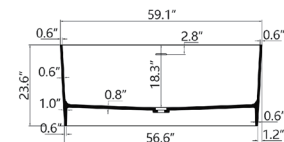

Freestanding solid surface resin glossy bathtub
59.1" length X 29.5" width X 23.6" height