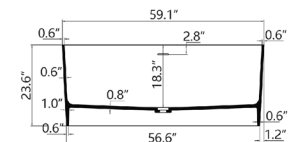

Freestanding solid surface resin glossy bathtub
59.1" length X 29.5" width X 23.6" height