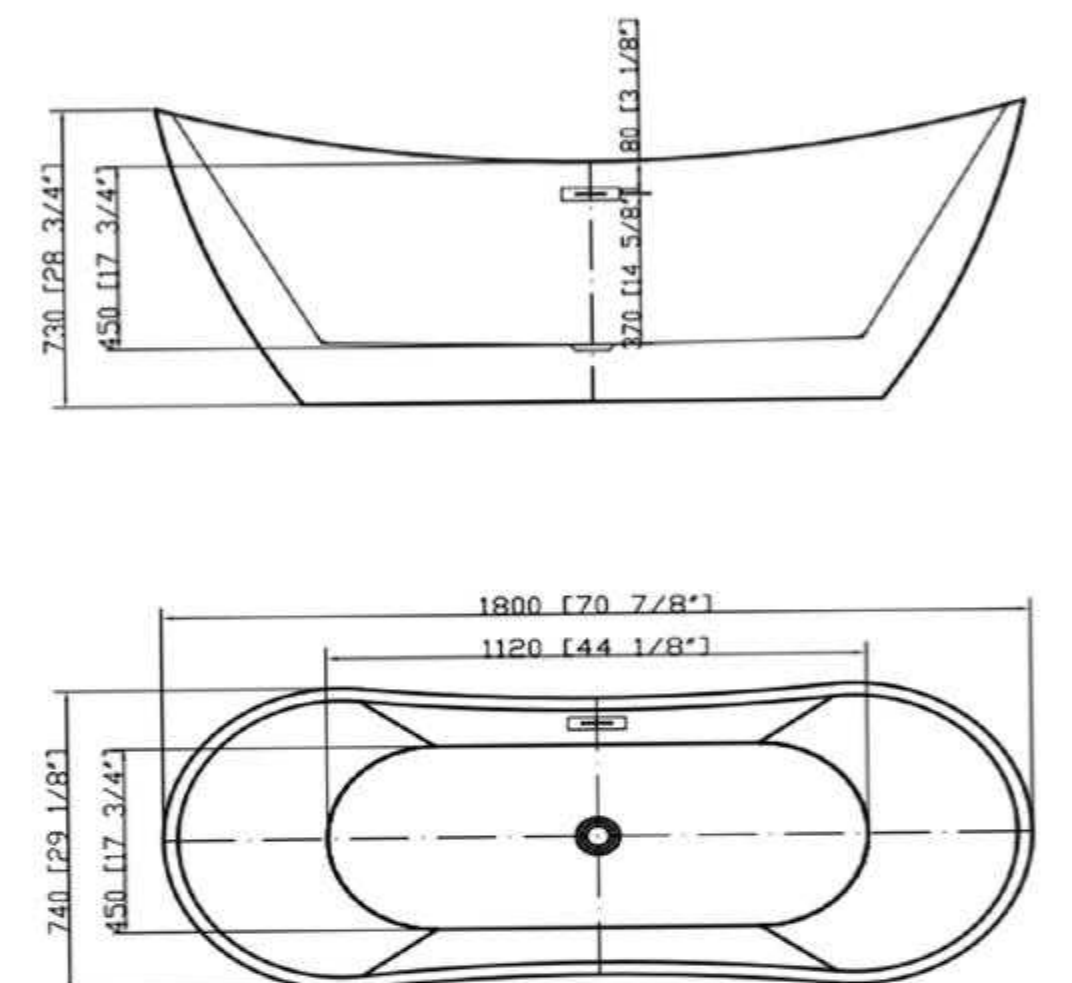

Freestanding white acrylic bathtub
70.8" length X 29.1" width X 28.8" height

*With overflow and pop-up drain
Includes flexible drain hose.
UPC Certified.

Available in Polished Chrome, Integrated Chrome, Brushed Nickel, Matte Black, Oil-Rubbed Bronze, Pure White, Titanium Gold