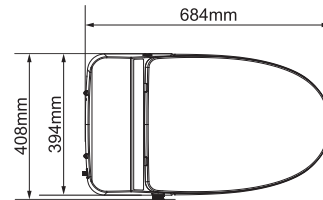

Product size