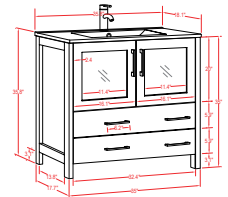

36 inch single sink bathroom vanity set

36"W*18"D*36"H

**Includes sink and mirror.
Faucet sold seperately.*

Available in Blue, Espresso, Grey, White, Natural Oak, Vintage Green, Driftwood Gray