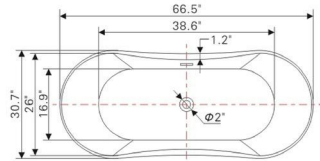

*With overflow and pop-up drain
Includes flexible drain hose.
UPC Certified.

Available in Polished Chrome, Integrated Chrome, Brushed Nickel, Matte Black, Oil-Rubbed Bronze, Pure White, Titanium Gold