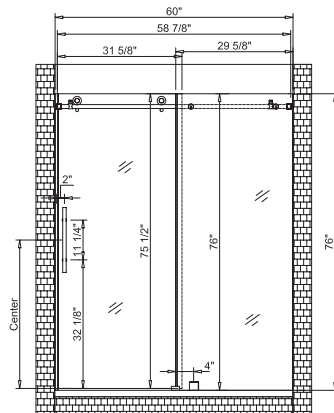

Available in Brushed Nickel, Matte Black, Polished Chrome, Titanium Gold & Brushed Gold