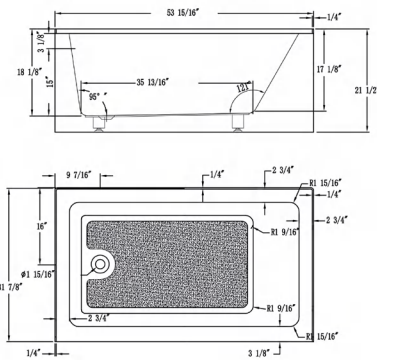

• **B3012-Right**

60" length X 32" width X 21.5" height

Available in Brushed Nickel, Matte Black, Polished Chrome, Pure White & Titanium Gold

• **B301M-Left**

54" length X 32" width X 21.5" height

Available in Brushed Nickel, Matte Black, Polished Chrome, Pure White & Titanium Gold