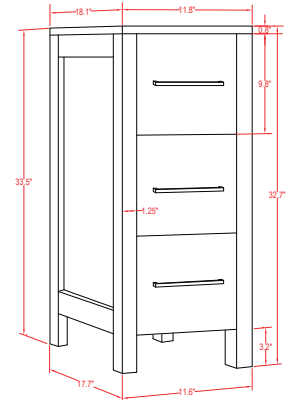

Available in Blue, Espresso, Grey, White, Natural Oak, Vintage Green, Driftwood Gray