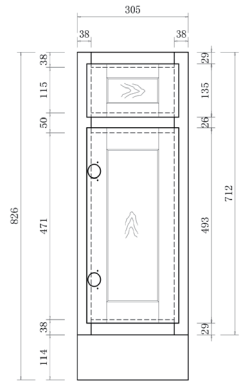

About Product

Bathroom Vanity Cabinet-CVD

- **CVD12-1**

12 Inch 1 Drawer Vanity Cabinet
12"W*21"D*32.5"H

Available in Blue, Brown, Green, Grey, Silver, & White

- **CVD12-3**

12 Inch 3 Drawer Vanity Cabinet
12"W*21"D*32.5"H