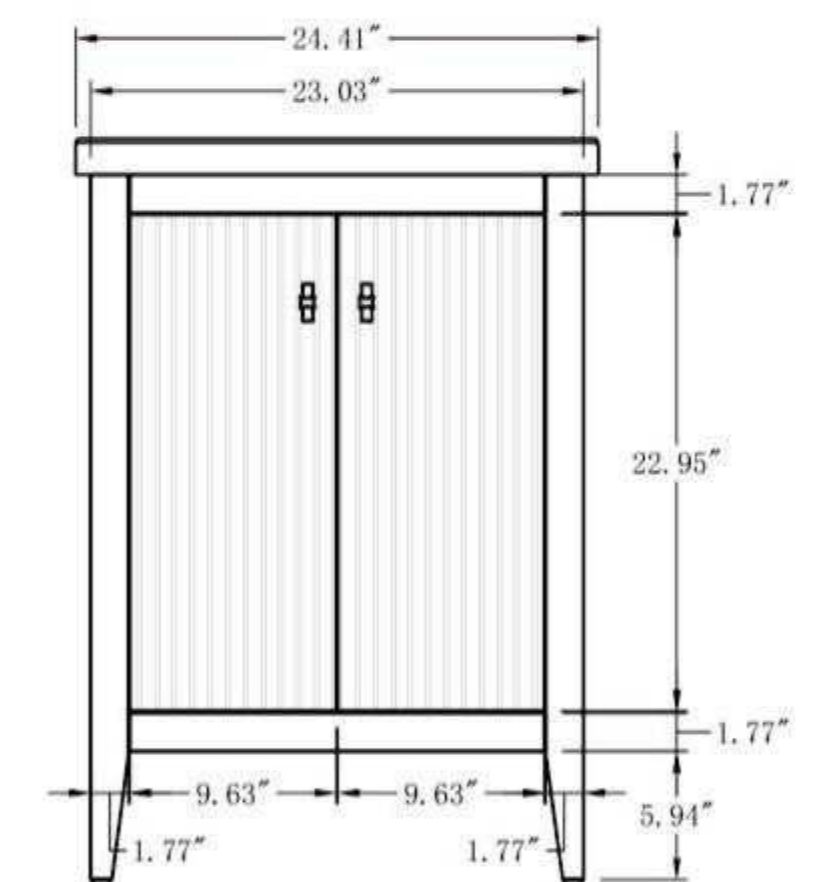

Hardware Available in Matte Black, Polished Chrome & Titanium Gold

Cabinet Available in Driftwood Grey, Grey, Natural Oak, Vintage Green, White & Walnut