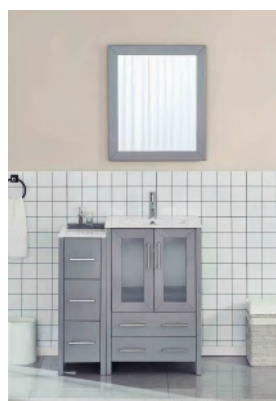

- CVB24

24 inch single sink bathroom vanity set
24"W*18"D*36"H

**Includes sink and mirror.
 Faucet sold seperately.*

Available in Blue, Espresso, Grey, White, Natural Oak, Vintage Green, Driftwood Gray

- CVB24-36