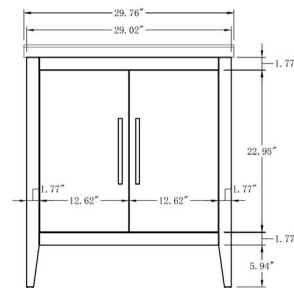

- CVI30

30 Inch Single Sink Bathroom Vanity With Ceramic Top

30"W*18.5"D*34"H

*Mirror, Faucet, & Drain Sold Separately.

Hardware Available in Matte Black, Brushed Nickel & Golden Brushed

Cabinet Available in Driftwood Grey, Grey, Natural Oak, Vintage Green & White