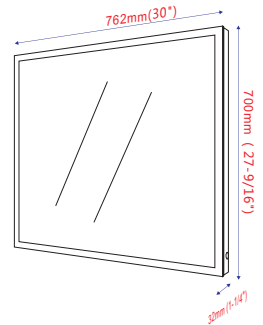

LED bathroom mirror with touch sensor
27.6" height X 30" width X 1.3" depth

**5500K blue & white LED.
7 lumen for each LED, each LED 0.7W, total LED 144pcs.*