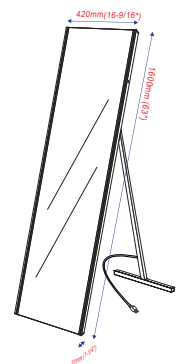

- **VA3D-24**

LED bathroom mirror with touch sensor
27.6" height X 24" width X 1.3" depth

**5500K blue & white LED.
7 lumen for each LED, each LED 0.7W, total LED 144pcs.*

- **VA3D-30**

LED bathroom mirror with touch sensor
27.6" height X 30" width X 1.3" depth