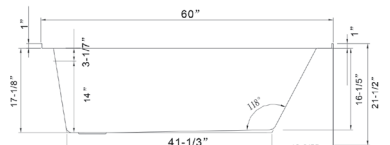

60" length X 32" width X 21.5" height

Available in Brushed Nickel, Matte Black, Polished Chrome, Pure White & Titanium Gold