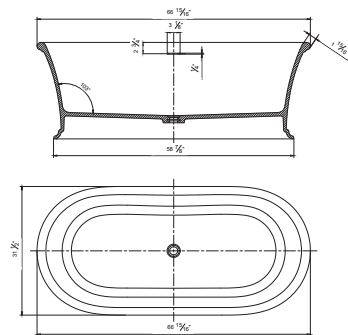

• **BS161G**

Freestanding solid surface resin glossy bathtub
61" length X 30.7" width X 23.6" height

**With overflow and pop-up drain.*
White glossy finish.
UPC Certified.

• **BS162G**

Freestanding solid surface resin glossy bathtub
66.9" length X 31.5" width X 23.6" height