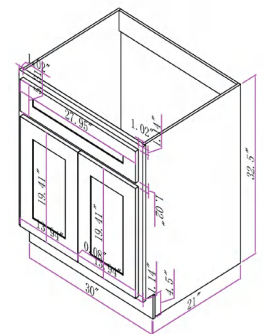

Available in Blue, Brown, Green, Grey, Silver, & White