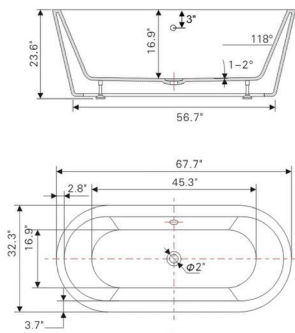

• B809

Freestanding white acrylic bathtub
62.2" length X 29.5" width X 23.2" height

**With polished chrome pop-up drain.*
Includes flexible drain hose.
UPC Certified.

• B8102

Freestanding white acrylic bathtub
59.1" length X 59.1" width X 24" height

*With polished chrome pop-up drain.
Includes flexible drain hose.
UPC Certified.

• B8122

Freestanding white acrylic bathtub
67.7" length X 32.3" width X 23.6" height

*With polished chrome pop-up drain.
Includes flexible drain hose.
UPC Certified.

• B812B2

Freestanding white acrylic bathtub
67.7" length X 32.3" width X 23.6" height

*With polished chrome pop-up drain.
Includes flexible drain hose.
UPC Certified.

• B8121

Freestanding white acrylic bathtub
59.1" length X 29.5" width X 23.6" height