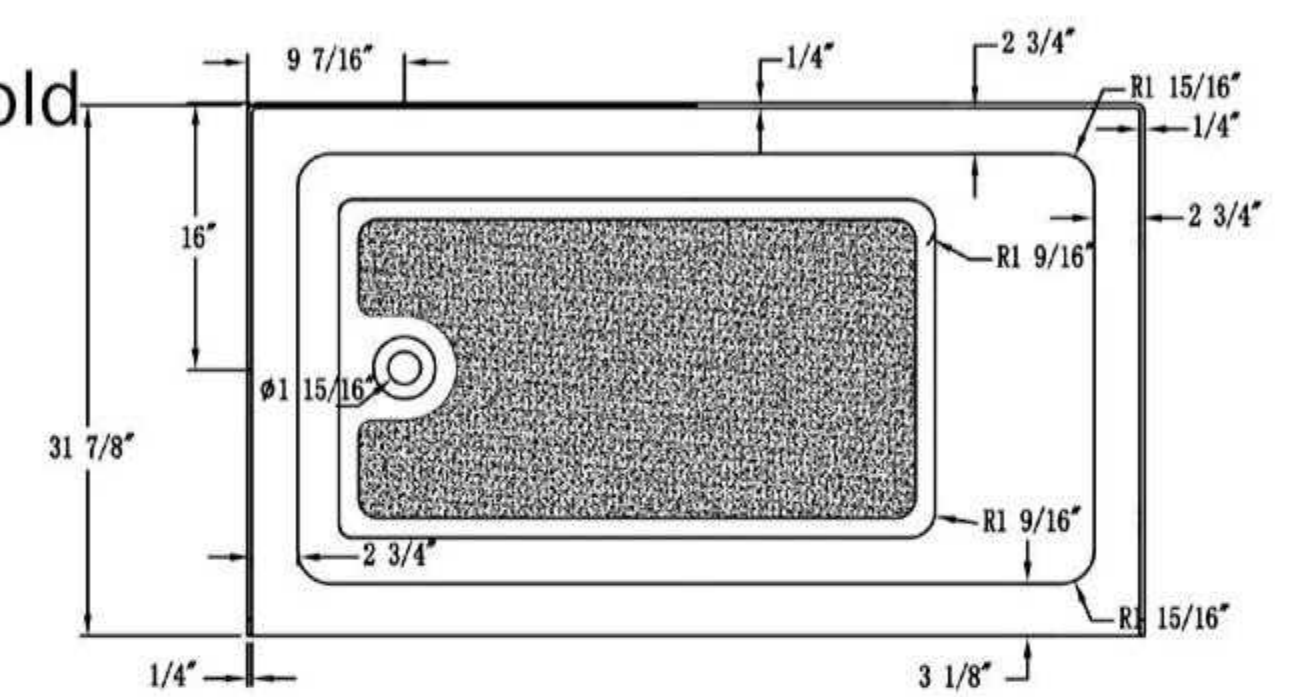

**Mirror, Faucet, & Drain Sold Separately.*

Available color: Tan, Light Wheat

About Product

Acrylic Alcove Skirt Bathtub

- B3011-Left

47.8" length X 32" width X 21.5" height

Available in Brushed Nickel, Matte Black, Polished Chrome, Pure White & Titanium Gold