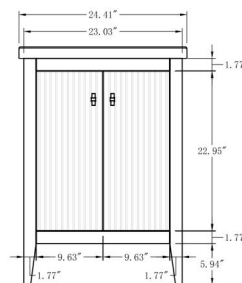

24 Inch Single Sink Bathroom Vanity With Ceramic Top

24"W*18.5"D*34"H

*Mirror, Faucet, & Drain Sold Separately.

Hardware Available in Matte Black, Polished Chrome & Titanium Gold

Cabinet Available in Driftwood Grey, Grey, Natural Oak, Vintage Green, White & Walnut