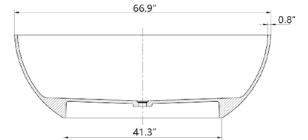

- **BS211-PC**

**With Polished Chrome Pop Up Drain.
UPC Certified.*

- **BS212-PC**

**With Polished Chrome Pop Up Drain.
UPC Certified.*

- **BS211-PR**

**With Polished Chrome Pop Up Drain.
UPC Certified.*

- **BS212-PR**

**With Polished Chrome Pop Up Drain.
UPC Certified.*