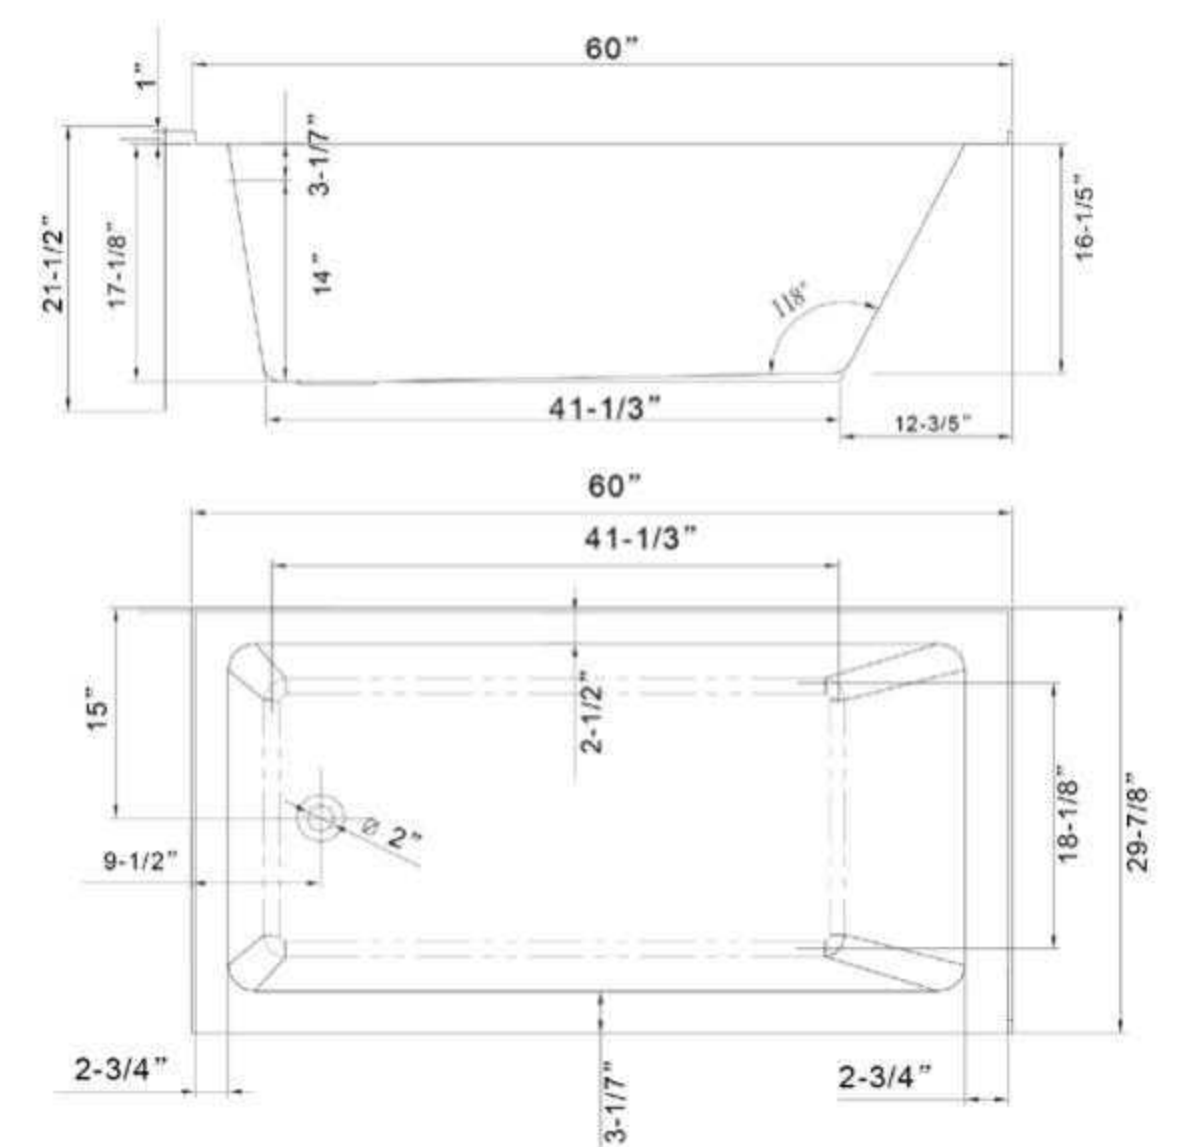

• **B301M-Right**

54" length X 32" width X 21.5" height

Available in Brushed Nickel, Matte Black, Polished Chrome, Pure White & Titanium Gold

• **B3022-Left**

60" length X 30" width X 21.5" height

Available in Brushed Nickel, Matte Black, Polished Chrome, Pure White & Titanium Gold