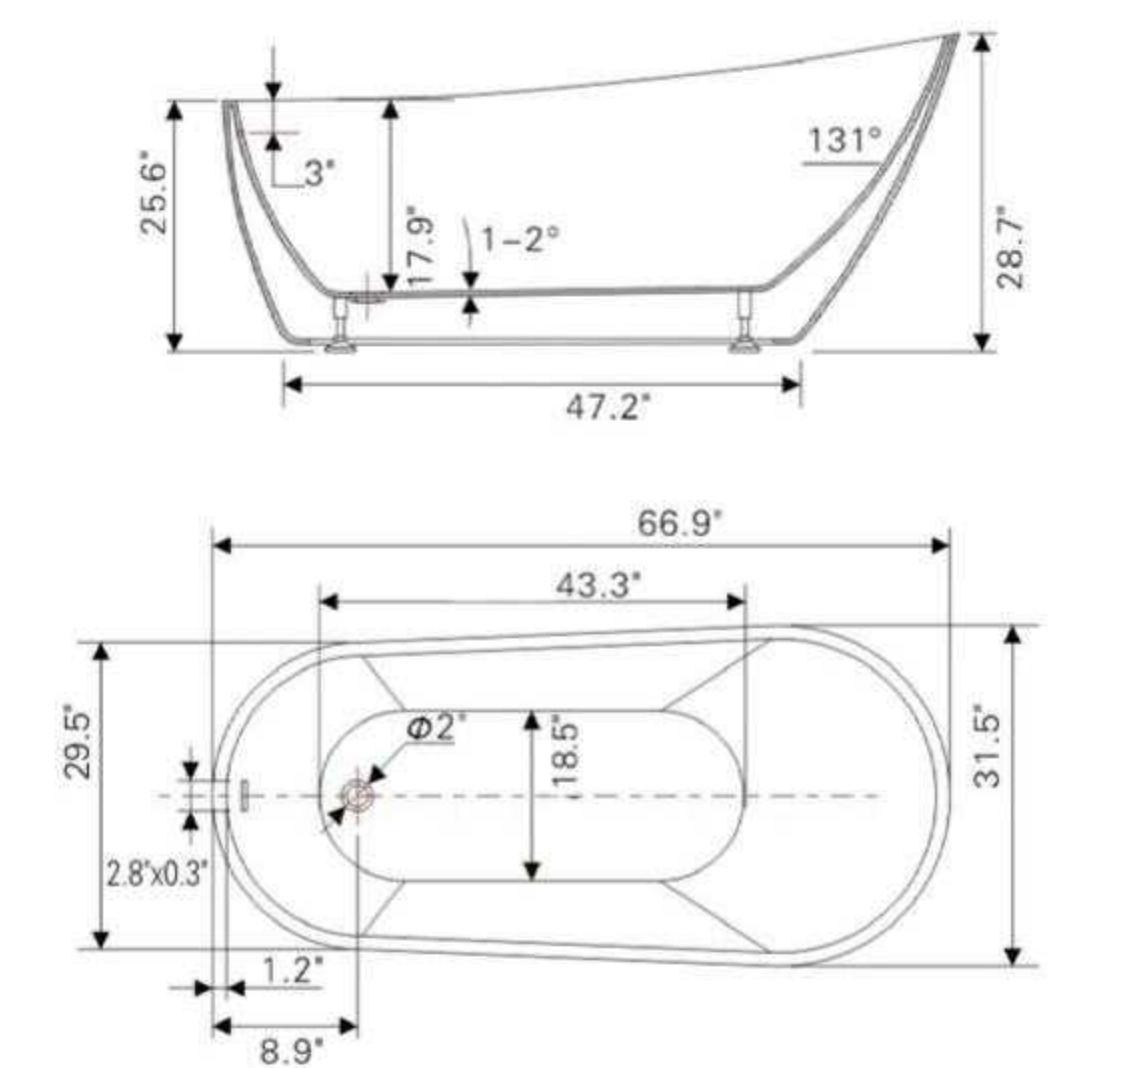

**With overflow and pop-up drain
Includes flexible drain hose.
UPC Certified.*

Available in Polished Chrome, Integrated Chrome, Brushed Nickel, Matte Black, Oil-Rubbed Bronze, Pure White, Titanium Gold