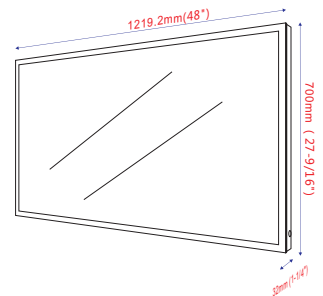

- **VA3D-48**

LED bathroom mirror with touch sensor
27.6" height X 48" width X 1.3" depth

**5500K blue & white LED.
 7 lumen for each LED, each LED 0.7W, total LED 144pcs.*

- VA3D-60

LED bathroom mirror with touch sensor
27.6" height X 60" width X 1.3" depth