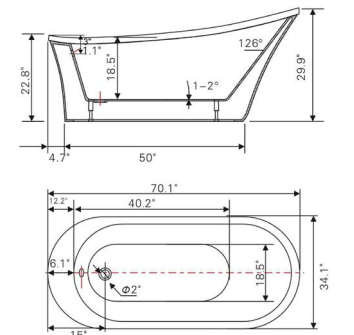

**With overflow and pop-up drain*
Includes flexible drain hose.
UPC Certified.

• B8392

Freestanding white acrylic bathtub
70.1" length X 34.1" width X 29.9" height

**With overflow and pop-up drain*
Includes flexible drain hose.
UPC Certified.