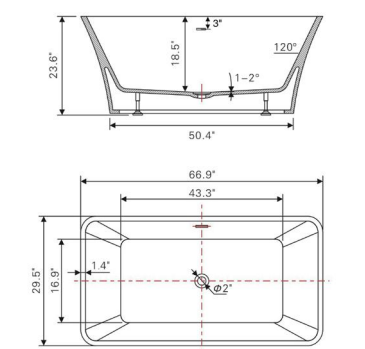

• **B8202**

Freestanding white acrylic bathtub

66.9" length X 29.5" width X 23.6" height

**With overflow and pop-up drain
Includes flexible drain hose.
UPC Certified.*

Available in Polished Chrome, Integrated Chrome, Brushed Nickel, Matte Black, Oil-Rubbed Bronze, Pure White, Titanium Gold