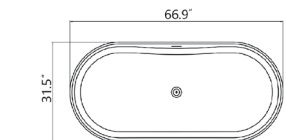

• **BS201M**

**With overflow and Polished Chrome Pop Up Drain.
UPC Certified.*

• **BS202M**

**With overflow and Polished Chrome Pop Up Drain.
UPC Certified.*

• **BS201G**

**With overflow and Polished Chrome Pop Up Drain.
UPC Certified.*

• **BS202G**

Freestanding solid surface resin glossy bathtub
66.9" length X 31.5" width X 23.6" height

**With overflow and Polished Chrome Pop Up Drain.
UPC Certified.*