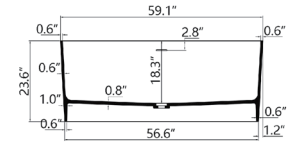

Freestanding solid surface resin matte bathtub
59.1" length X 29.5" width X 23.6" height