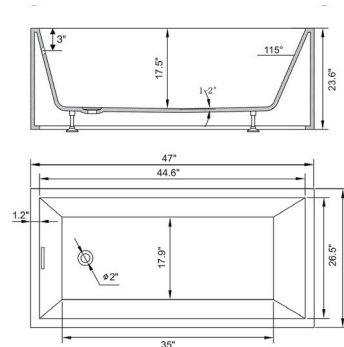

Freestanding white acrylic bathtub
47" length X 29.1" width X 23.6" height

*With overflow and pop-up drain
Includes flexible drain hose.
UPC Certified.

Available in Polished Chrome, Integrated Chrome, Brushed Nickel, Matte Black, Oil-Rubbed Bronze, Pure White, Titanium Gold