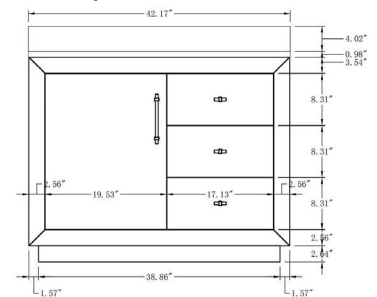

42"W*21.5"D*38"H

**Mirror, Faucet, & Drain Sold Separately.*

- **CVG42-T-ET**

42 Inch Single Sink Bathroom Vanity With Engineered Marble Top

42"W*21.5"D*38"H

**Mirror, Faucet, & Drain Sold Separately.*

- **CVG48-T-BT**