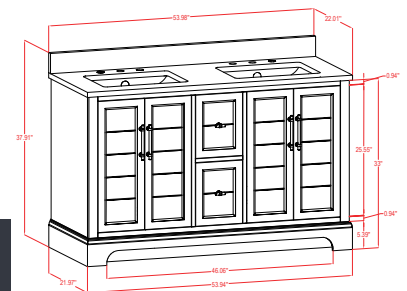

• **CVE54**

54" Single Sink Bathroom Vanity with Ceramic Sink & Top

54"W*22"D*38"H

**Includes sink.
Faucet sold seperately.*

Available in Grey, Vintage Green,
White & Vintage spruce blue

• **CVE60D**

60" Double Sink Bathroom Vanity with Ceramic Sink & Top