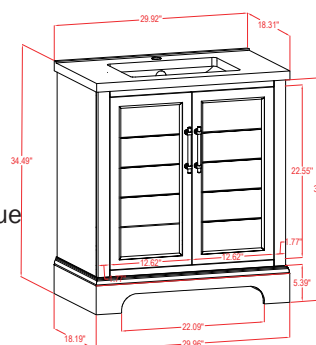

30" Single Sink Bathroom Vanity with Ceramic Sink & Top
30"W*16"D*34.5"H

**Includes sink.
Faucet sold separately.*

Available in Grey, Vintage Green, White & Vintage spruce blue