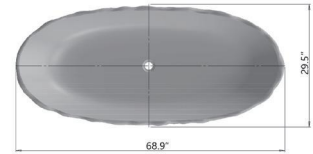

• **BS222-PC**

**Freestanding solid surface resin bathtub
68.9" length X 29.5" width X 22.8" height**

**With Polished Chrome Pop Up Drain.
UPC Certified.*

• **BS222-PR**

**Freestanding solid surface resin bathtub
68.9" length X 29.5" width X 22.8" height**