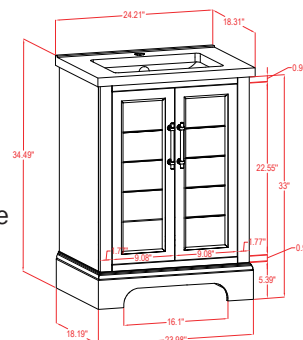

24" Single Sink Bathroom Vanity with Ceramic Sink & Top
24"W*16"D*34.5"H

**Includes sink.
Faucet sold separately.*

Available in Grey, Vintage Green, White & Vintage spruce blue