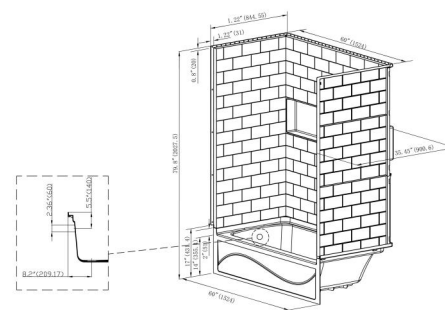

60" X 76" H Non-Soft Closing Single Sliding 8 mm Glass Frameless Shower Door

Available in Brushed Nickel, Matte Black, Polished Chrome, Titanium Gold & Brushed Gold

About Product

Shower Wall

- LSH01

60 in. x 32 in. 4-Piece Direct-to-Stud Alcove Surround With Left Drian Soaking Bathtub Combo in White