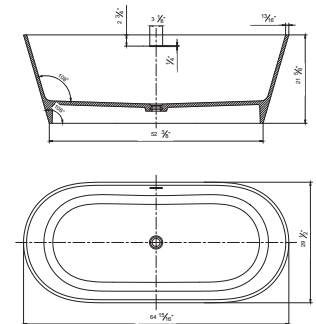

Freestanding solid surface resin matte bathtub
64.9" length X 29.5" width X 21.6" height