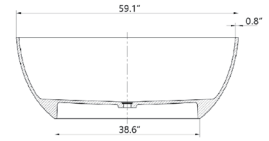

**With overflow and Polished Chrome Pop Up Drain.
 UPC Certified.*

- **BS211-PC**

Freestanding solid surface resin bathtub
59.1" length X 29.5" width X 21.7" height

**With Polished Chrome Pop Up Drain.
 UPC Certified.*