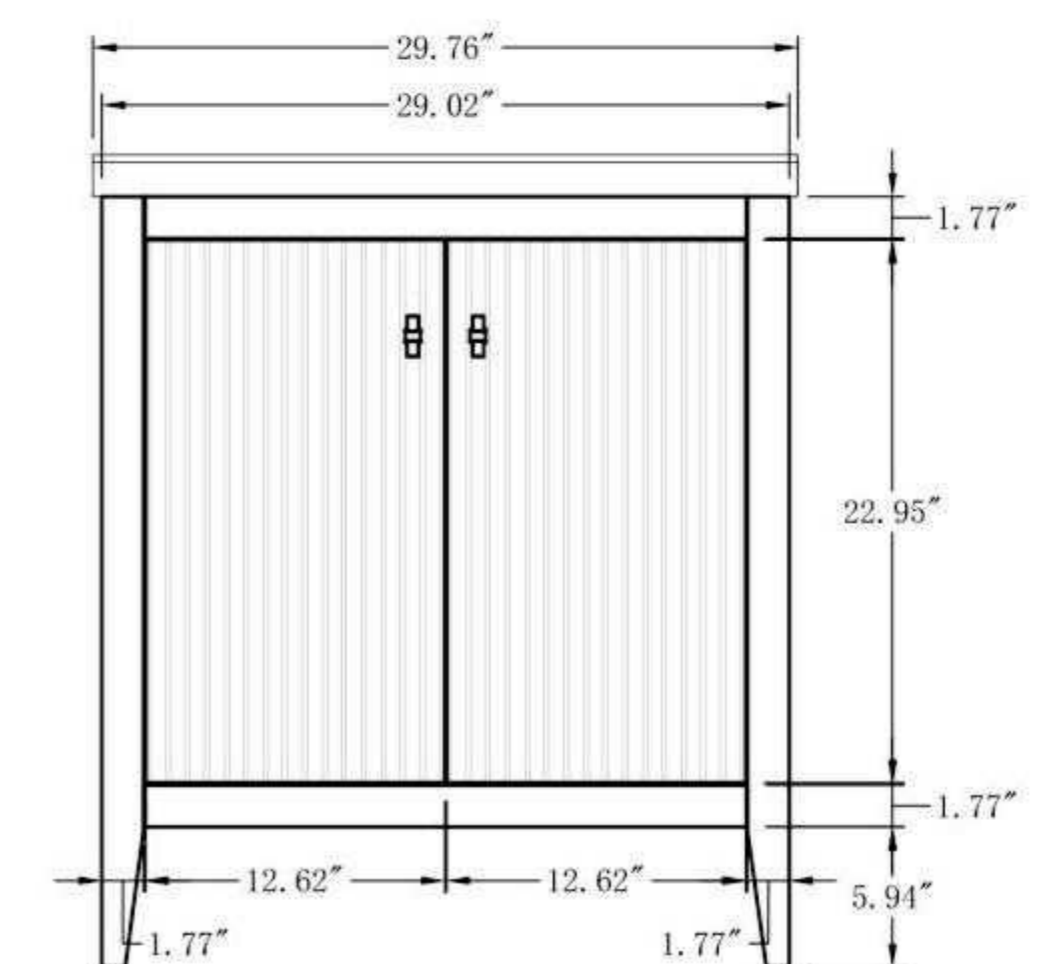

About Product

Bathroom Vanity Set-CVL

- CVL20

20 Inch Single Sink Bathroom Vanity With Ceramic Top

20"W*16"D*34"H

*Mirror, Faucet, & Drain Sold Separately.

Hardware Available in Matte Black, Polished Chrome & Titanium Gold

Cabinet Available in Driftwood Grey, Grey, Natural Oak, Vintage Green, White & Walnut

- CVL24

24 Inch Single Sink Bathroom Vanity With Ceramic Top

24"W*18.5"D*34"H

*Mirror, Faucet, & Drain Sold Separately.

Hardware Available in Matte Black, Polished Chrome & Titanium Gold

Cabinet Available in Driftwood Grey, Grey, Natural Oak, Vintage Green, White & Walnut

- CVL30

30 Inch Single Sink Bathroom Vanity With Ceramic Top

30"W*18.5"D*34"H

*Mirror, Faucet, & Drain Sold Separately.

Hardware Available in Matte Black, Polished Chrome & Titanium Gold

Cabinet Available in Driftwood Grey, Grey, Natural Oak, Vintage Green, White & Walnut