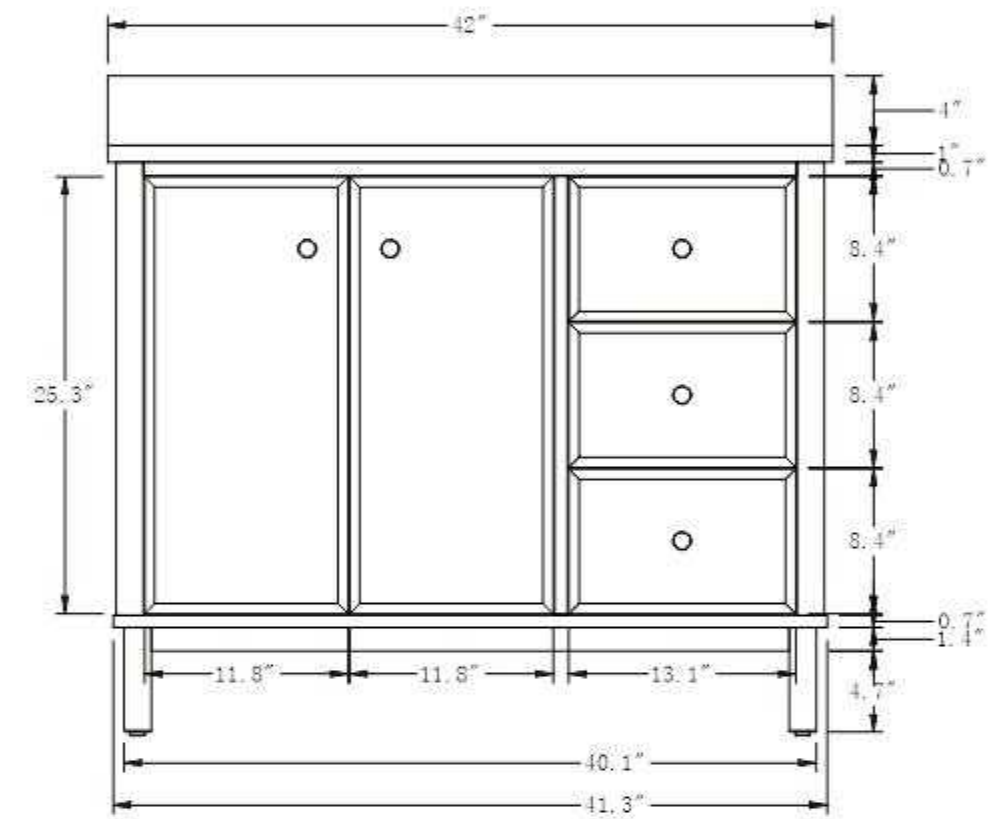

- **CVN42-LW-ET**

42 Inch Single Sink Bathroom Vanity With Engineered Marble Top

42"W *22"D*38"H

**Mirror, Faucet, & Drain Sold Separately.*

Available color: Tan, Light Wheat

- **CVN48-T-ET**

48 Inch Single Sink Bathroom Vanity With Engineered Marble Top