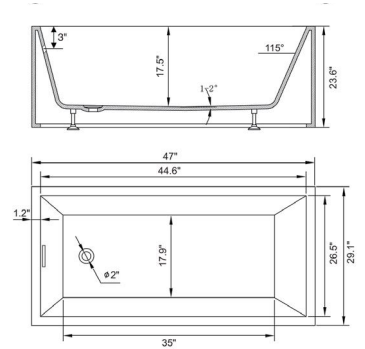

• **B816B1**

Freestanding white acrylic bathtub

47" length X 29.1" width X 23.6" height

**With overflow and pop-up drain
Includes flexible drain hose.
UPC Certified.*

Available in Polished Chrome, Integrated Chrome, Brushed Nickel, Matte Black, Oil-Rubbed Bronze, Pure White, Titanium Gold