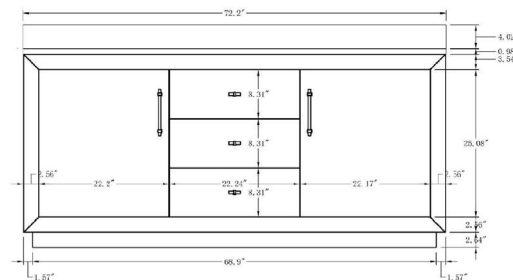

*Mirror, Faucet, & Drain Sold Separately.