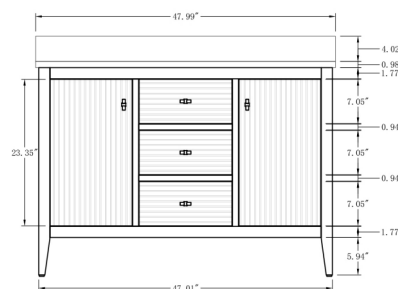

• **CVL48**

48 Inch Single Sink Bathroom Vanity With Engineered Marble Top

48"W*22"D*38"H

**Mirror, Faucet, & Drain Sold Separately.*

Hardware Available in Matte Black, Polished Chrome & Titanium Gold

Cabinet Available in Driftwood Grey, Grey, Natural Oak, Vintage Green, White & Walnut