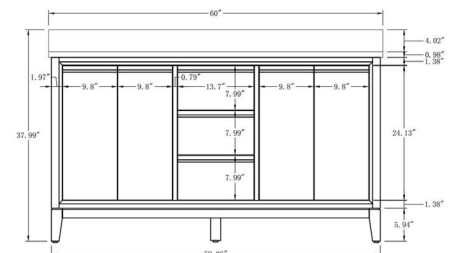

• CVK60S

60 Inch Double Sink Bathroom Vanity With Engineered Marble Top

60"W*22"D*38"H

**Mirror, Faucet, & Drain Sold Separately.*

Hardware Available in Matte Black, Brushed Nickel & Golden Brushed

Available in Driftwood Gray, Natural Oak, Vintage spruce blue, White & Walnut