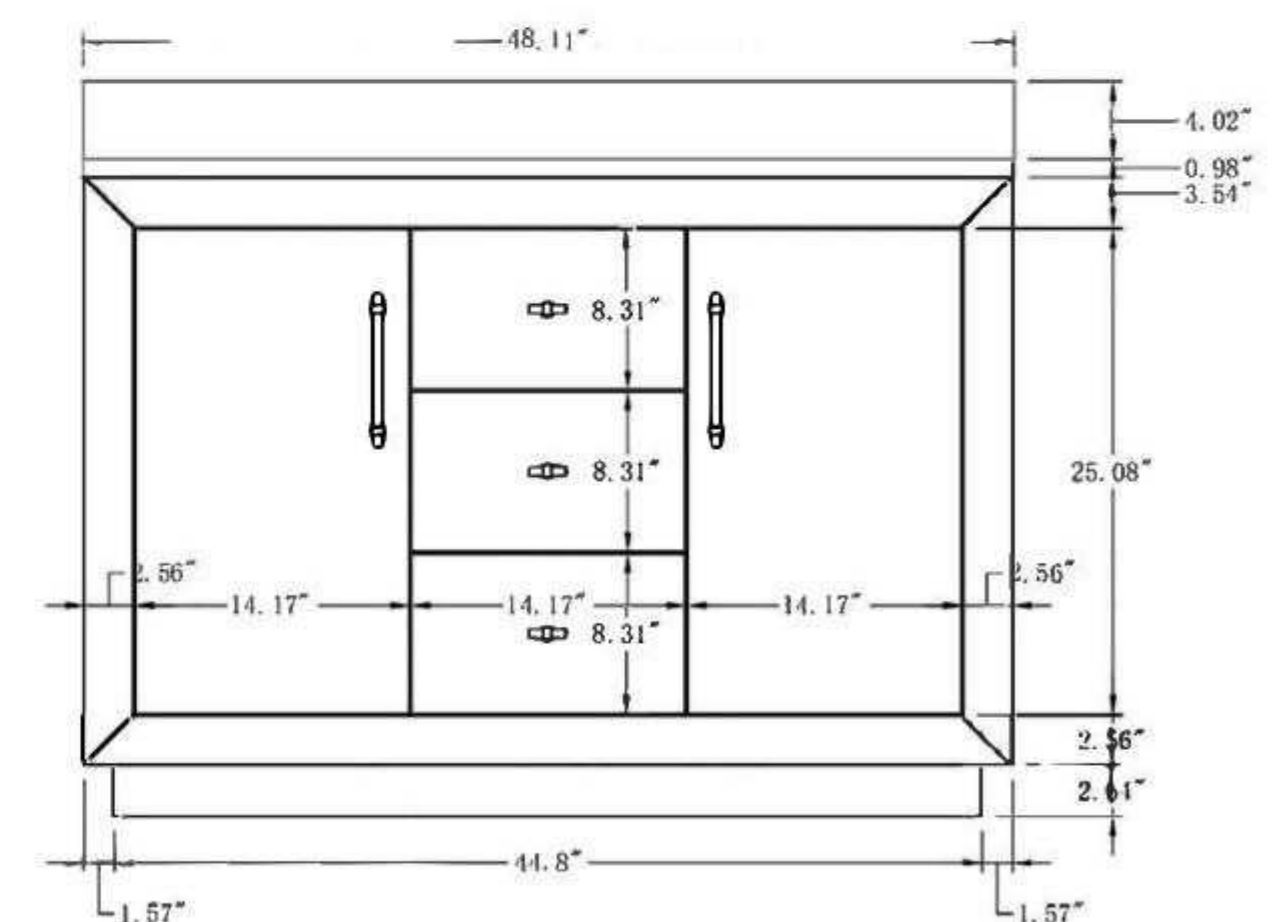

Available color: Tan, Light Wheat

• **CVG48-LW-BT**

48 Inch Single Sink Bathroom Vanity With Limestone Top

48"W*21.5"D*38"H

**Mirror, Faucet, & Drain Sold Separately.*

Available color: Tan, Light Wheat

• CVG60S-T-ET