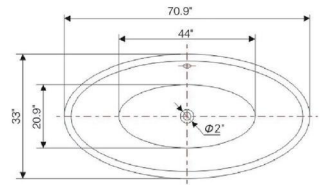

*With overflow and pop-up drain
Includes flexible drain hose.
UPC Certified.

Available in Polished Chrome, Integrated Chrome, Brushed Nickel, Matte Black, Oil-Rubbed Bronze, Pure White, Titanium Gold