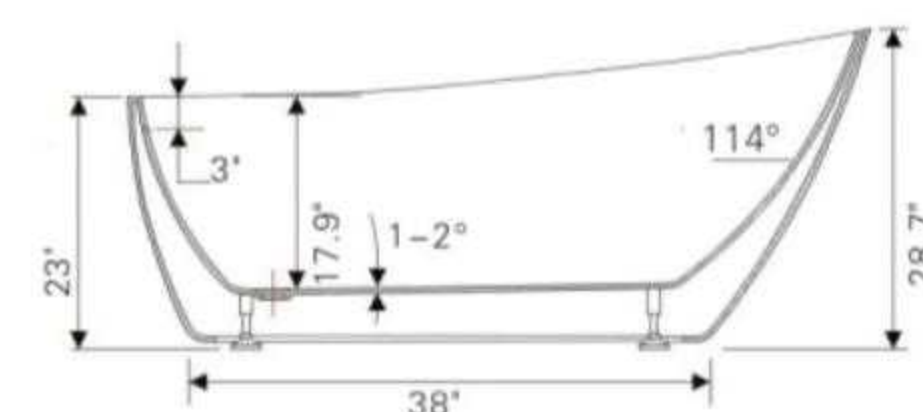

• **B531**

Freestanding white acrylic bathtub
55.3" length X 28.3" width X 28.7" height

*With overflow and pop-up drain
Includes flexible drain hose.
UPC Certified.

Available in Polished Chrome, Integrated Chrome, Brushed Nickel, Matte Black, Oil-Rubbed Bronze, Pure White, Titanium Gold