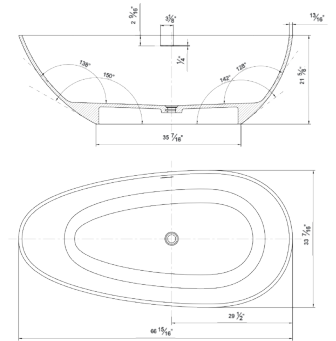

• **BS131-MD**

Freestanding solid Oval Shaped Stone Resin
59.1" length X 30.7" width X 21.3" height

**With overflow and Polished Chrome Pop Up Drain.*
UPC Certified.

• **BS132-MD**

Freestanding solid Oval Shaped Stone Resin
66.9" length X 33.5" width X 21.7" height