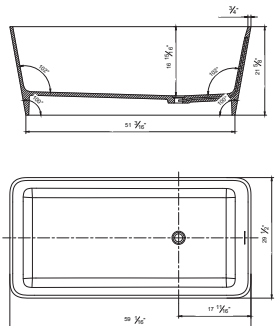

**With overflow and pop-up drain.*
White matte finish.
UPC Certified.

• **BS141M**

Freestanding solid surface resin matte bathtub
59.1" length X 29.5" width X 21.6" height

**With overflow and pop-up drain.*
White matte finish.
UPC Certified.