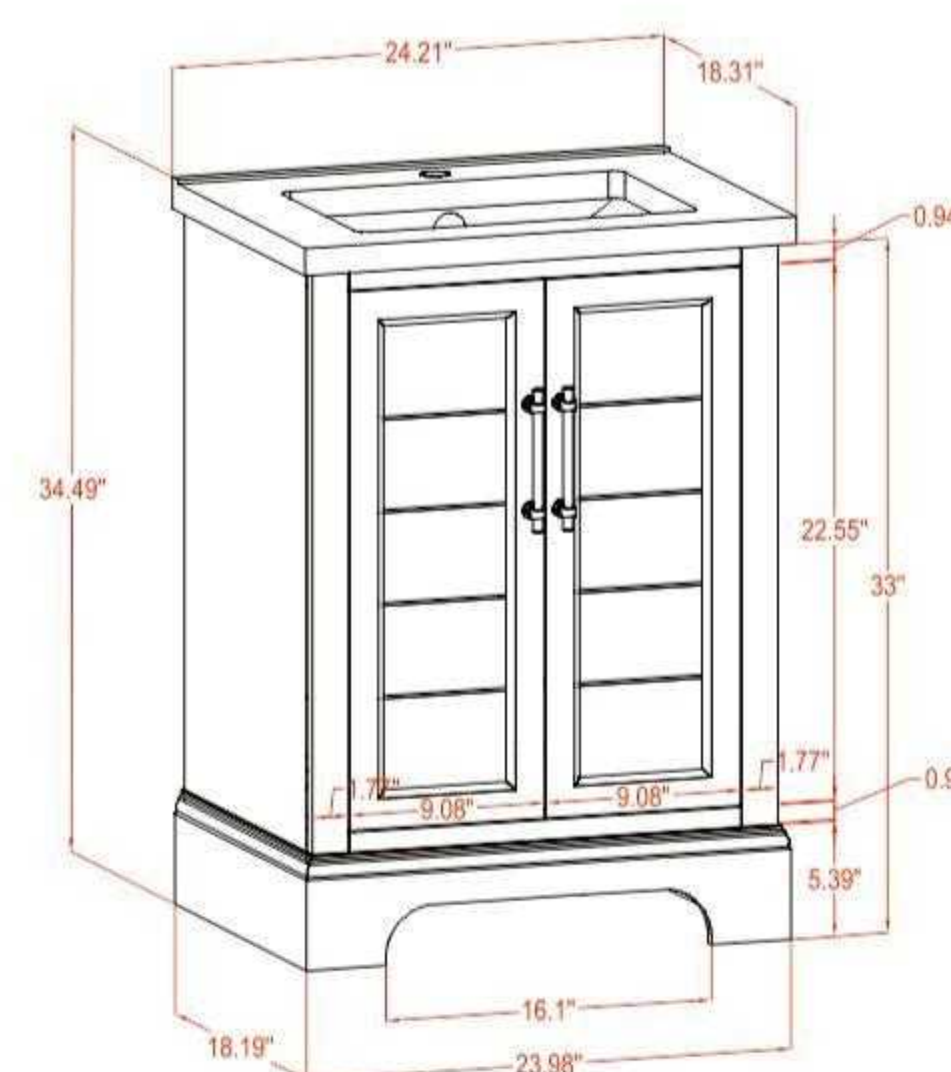

24" Single Sink Bathroom Vanity with Ceramic Sink & Top
24"W*16"D*34.5"H

**Includes sink.
Faucet sold seperately.*

Available in Grey, Vintage Green, White & Vintage Spruce Blue