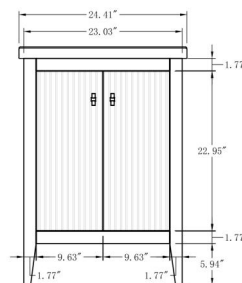

• CVL24

24 Inch Single Sink Bathroom Vanity With Ceramic Top

24"W*18.5"D*34"H

*Mirror, Faucet, & Drain Sold Separately.

Hardware Available in Matte Black, Brushed Nickel & Golden Brushed

Cabinet Available in Driftwood Grey, Grey, Natural Oak, Vintage Green, White & Walnut