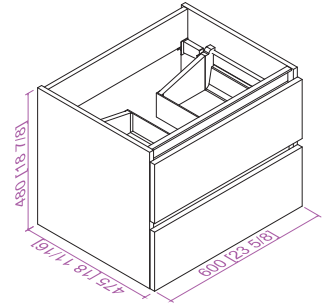

**Includes sink.
Mirror, Faucet, & Drain Sold Separately.*

- **CVF24W**

24 Inch Wall Hung Single Sink Bathroom Vanity With Resin Top
24"W*18.5"D*20"H

**Includes sink.
 Mirror, Faucet, & Drain Sold Separately.*