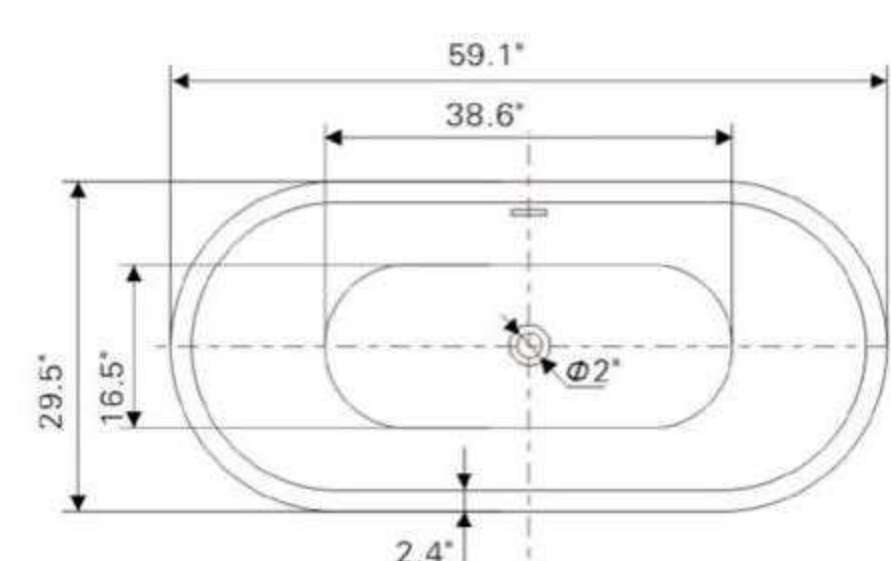

• **B6101**

Freestanding white acrylic bathtub
59.1" length X 29.5" width X 23.6" height

*With overflow and pop-up drain
Includes flexible drain hose.
UPC Certified.

Available in Polished Chrome, Integrated Chrome, Brushed Nickel, Matte Black, Oil-Rubbed Bronze, Pure White, Titanium Gold