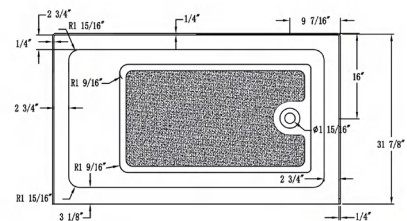

47.8" length X 32" width X 21.5" height

Available in Brushed Nickel, Matte Black, Polished Chrome, Pure White & Titanium Gold