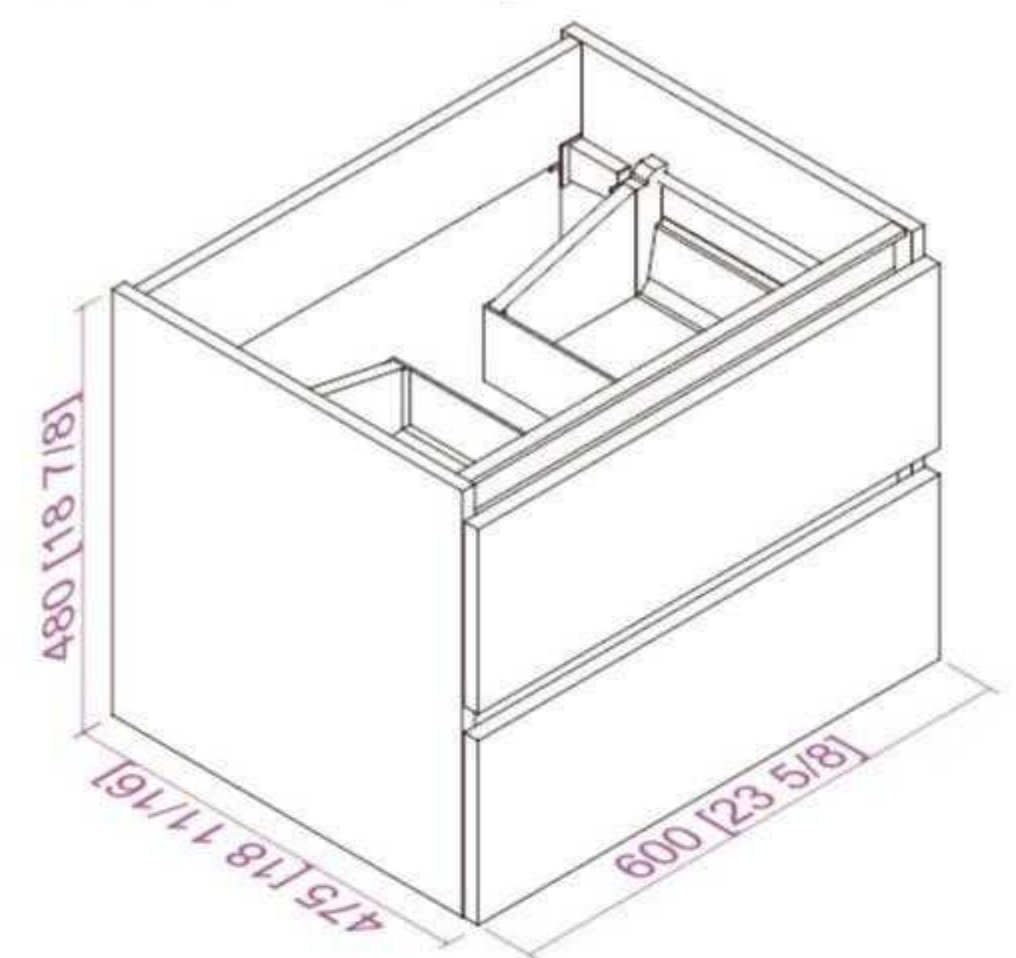

30 Inch LED Lighted Wall Hung Single Sink Bathroom Vanity With Resin Top
30"W*18.5"D*20"H