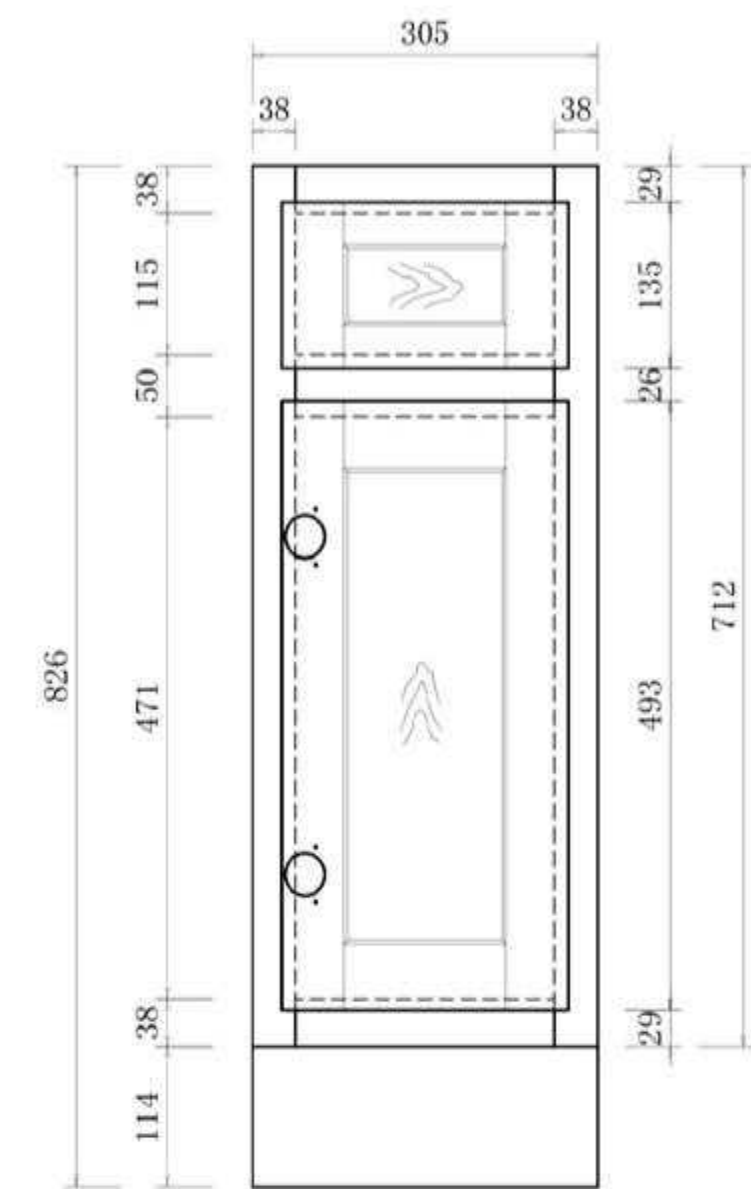

About Product

Bathroom Vanity Cabinet-CVD /CVJ

- CVD12-1
- CVJ12-1

12 Inch 1 Drawer Vanity Cabinet
12"W*21"D*32.5"H

Available in Brown, Grey, White

- CVD12-3
- CVJ12-3

12 Inch 3 Drawer Vanity Cabinet
12"W*21"D*32.5"H

Available in Brown, Grey, White

- CVD15-1
- CVJ15-1

15 Inch 1 Drawer Vanity Cabinet
15"W*21"D*32.5"H

Available in Brown, Grey, White