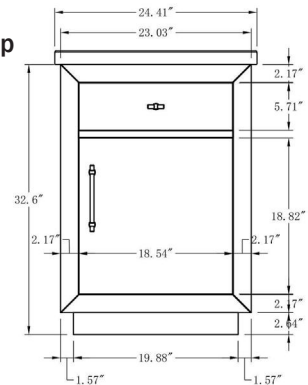

24 Inch Single Sink Bathroom Vanity With Engineered Marble Top
24"W*18"D*34"H