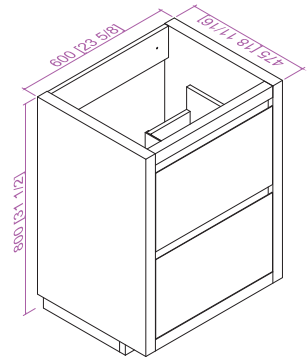

- **CVF24W**

**Includes sink.
Mirror, Faucet, & Drain Sold Separately.*

- **CVF24WF**

**Includes sink.
Mirror, Faucet, & Drain Sold Separately.*

- **CVF30WL**

**Includes sink.
Mirror, Faucet, & Drain Sold Separately.*

- **CVF30W**

**Includes sink.
Mirror, Faucet, & Drain Sold Separately.*