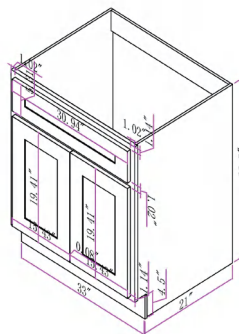

• CVD30

30 Inch Vanity Cabinet

30"W*21"D*32.5"H

Available in Blue, Brown, Green, Grey, Silver, & White

• CVD33

33 Inch Vanity Cabinet

33"W*21"D*32.5"H

Available in Blue, Brown, Green, Grey, Silver, & White