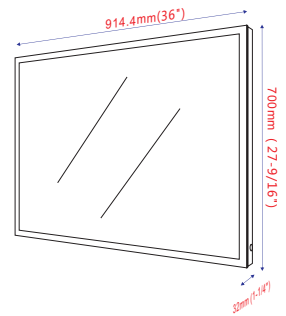

- **VA3D-48**

LED bathroom mirror with touch sensor
27.6" height X 48" width X 1.3" depth

**5500K blue & white LED.
7 lumen for each LED, each LED 0.7W, total LED 144pcs.*

- VA3D-60

LED bathroom mirror with touch sensor
27.6" height X 60" width X 1.3" depth