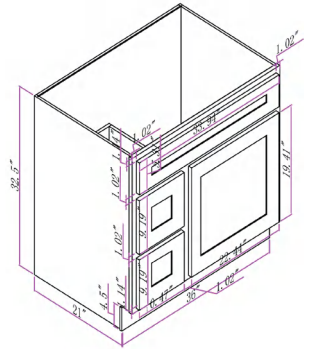

- CVD36

36 Inch Vanity Cabinet
36"W*21"D*32.5"H

Available in Blue, Brown, Green, Grey, Silver, & White

- CVD36-2L

36 Inch 2 Left Drawer Vanity Cabinet
36"W*21"D*32.5"H

Available in Blue, Brown, Green, Grey, Silver, & White