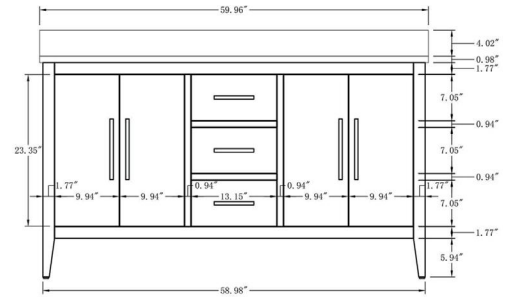

• CVI60S

60 Inch Single Sink Bathroom Vanity With Engineered Marble Top

60"W*22"D*38"H

**Mirror, Faucet, & Drain Sold Separately.*

Hardware Available in Matte Black, Polished Chrome & Titanium Gold

Cabinet Available in Driftwood Grey, Grey, Natural Oak, Vintage Green & White