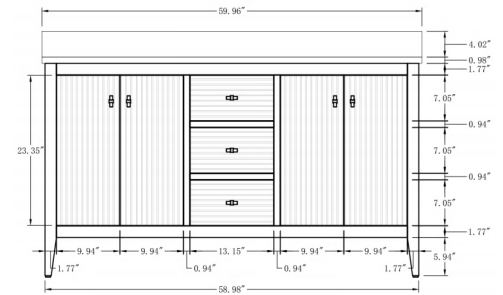

60 Inch Single Sink Bathroom Vanity With Engineered Marble Top

60"W*22"D*38"H

*Mirror, Faucet, & Drain Sold Separately.

Hardware Available in Matte Black, Brushed Nickel & Golden Brushed

Cabinet Available in Driftwood Grey, Grey, Natural Oak, Vintage Green, White & Walnut