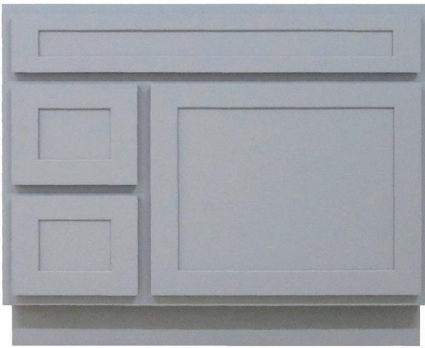

- CVD36

36 Inch Vanity Cabinet
36"W*21"D*32.5"H

Available in Blue, Brown, Green, Grey, Silver, & White

- CVD36-2L

36 Inch 2 Left Drawer Vanity Cabinet
36"W*21"D*32.5"H

Available in Blue, Brown, Green, Grey, Silver, & White