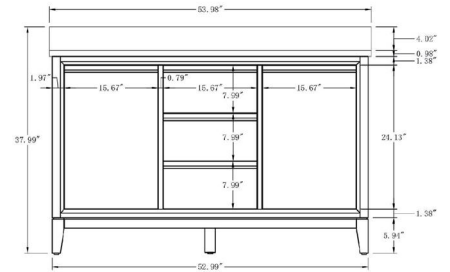

• CVH48

48 Inch Single Sink Bathroom Vanity With Engineered Marble Top

48"W*22"D*38"H

*Mirror, Faucet, & Drain Sold Separately.

Available in Driftwood Grey, Natural Oak, Vintage Green & White

• CVH54D

54 Inch Double Sink Bathroom Vanity With Engineered Marble Top

54"W*22"D*38"H

*Mirror, Faucet, & Drain Sold Separately.

Available in Driftwood Grey, Natural Oak, Vintage Green & White

• CVH60D

60 Inch Double Sink Bathroom Vanity With Engineered Marble Top

60"W*22"D*38"H

*Mirror, Faucet, & Drain Sold Separately.

Available in Driftwood Grey, Natural Oak, Vintage Green & White

• CVH60S

60 Inch Double Sink Bathroom Vanity With Engineered Marble Top

60"W*22"D*38"H

*Mirror, Faucet, & Drain Sold Separately.

Available in Driftwood Grey, Natural Oak, Vintage Green & White