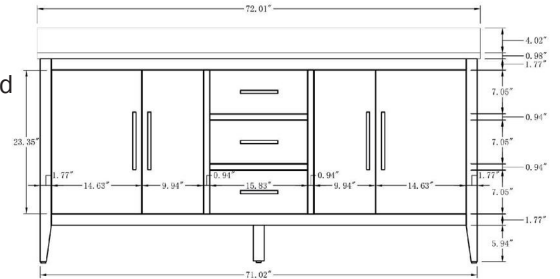

• CVI72D

72 Inch Double Sink Bathroom Vanity With Engineered Marble Top

72"W*22"D*38"H

**Mirror, Faucet, & Drain Sold Separately.*

Hardware Available in Matte Black, Polished Chrome & Titanium Gold

Cabinet Available in Driftwood Grey, Grey, Natural Oak, Vintage Green & White