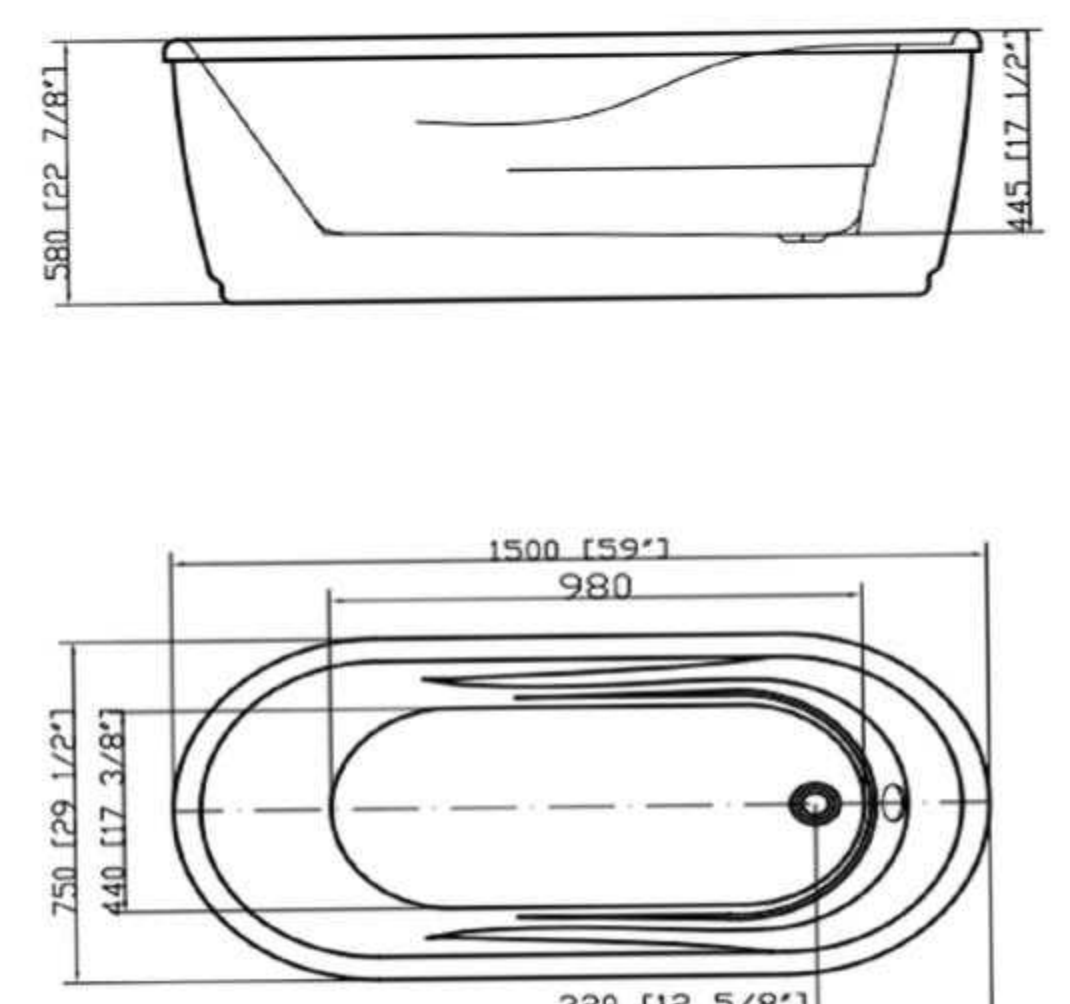

• B841

Freestanding white acrylic bathtub
66.5" length X 31.1" width X 26.4" height

*With overflow and pop-up drain
Includes flexible drain hose.
UPC Certified.

Available in Polished Chrome, Integrated Chrome, Brushed Nickel, Matte Black, Oil-Rubbed Bronze, Pure White, Titanium Gold

• B9032

Freestanding white acrylic bathtub
70.8" length X 29.1" width X 28.8" height

*With overflow and pop-up drain
Includes flexible drain hose.
UPC Certified.

Available in Polished Chrome, Integrated Chrome, Brushed Nickel, Matte Black, Oil-Rubbed Bronze, Pure White, Titanium Gold

• B9041

Freestanding white acrylic bathtub
59" length X 28.3" width X 28.3" height

*With overflow and pop-up drain
Includes flexible drain hose.
UPC Certified.

Available in Polished Chrome, Integrated Chrome, Brushed Nickel, Matte Black, Oil-Rubbed Bronze, Pure White, Titanium Gold

• B9091

Freestanding white acrylic bathtub
59" length X 29.5" width X 22.8" height

*With overflow and pop-up drain
Includes flexible drain hose.
UPC Certified.