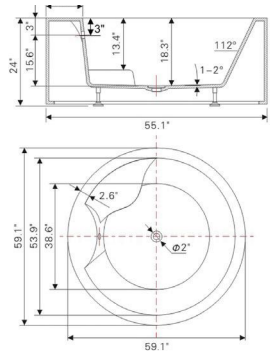

• B8102

*With polished chrome pop-up drain.
Includes flexible drain hose.
UPC Certified.

• B8122

*With polished chrome pop-up drain.
Includes flexible drain hose.
UPC Certified.

• B812B2

Freestanding white acrylic bathtub
67.7" length X 32.3" width X 23.6" height

*With polished chrome pop-up drain.
Includes flexible drain hose.
UPC Certified.

• B8121

Freestanding white acrylic bathtub
59.1" length X 29.5" width X 23.6" height

*With polished chrome pop-up drain.
Includes flexible drain hose.
UPC Certified.