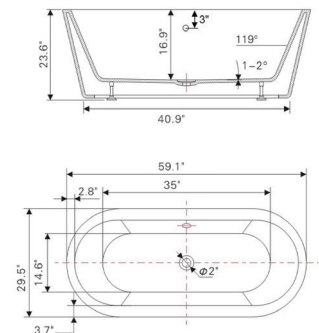

*With polished chrome pop-up drain.
Includes flexible drain hose.
UPC Certified.

• B8122

Freestanding white acrylic bathtub
67.7" length X 32.3" width X 23.6" height

*With polished chrome pop-up drain.
Includes flexible drain hose.
UPC Certified.

• B812B2

Freestanding white acrylic bathtub
67.7" length X 32.3" width X 23.6" height

*With polished chrome pop-up drain.
Includes flexible drain hose.
UPC Certified.

• B8121

Freestanding white acrylic bathtub
59.1" length X 29.5" width X 23.6" height

*With polished chrome pop-up drain.
Includes flexible drain hose.
UPC Certified.

• **B813B1**

Freestanding white acrylic bathtub

59.1" length X 29.5" width X 23.6" height

**With overflow and pop-up drain
Includes flexible drain hose.
UPC Certified.*