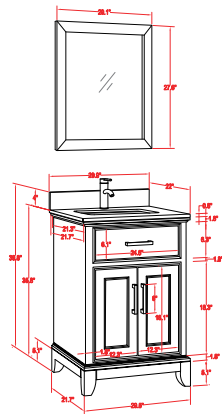

30 inch single sink bathroom vanity set

30"W*22"D*40"H

**Includes sink and mirror.
Faucet sold separately.*

Available in Espresso, Grey & White

- CVA36

36 inch single sink bathroom vanity set

36"W*22"D*40"H