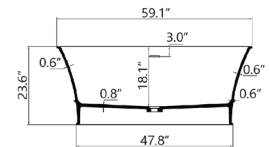

**With overflow and Polished Chrome Pop Up Drain.
 UPC Certified.*

• **BS191G**

Freestanding solid surface resin glossy bathtub
59.1" length X 27.6" width X 23.6" height

**With overflow and Polished Chrome Pop Up Drain.
 UPC Certified.*