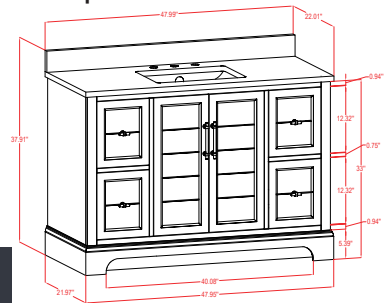

Available in Grey, Vintage Green, White & Vintage spruce blue

• **CVE48**

48" Single Sink Bathroom Vanity with Ceramic Sink & Top

48"W*22"D*38"H

**Includes sink.
Faucet sold seperately.*

Available in Grey, Vintage Green,
White & Vintage spruce blue