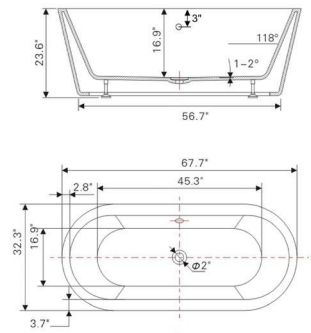

• B809

Freestanding white acrylic bathtub
62.2" length X 29.5" width X 23.2" height

**With polished chrome pop-up drain.*
Includes flexible drain hose.
UPC Certified.

• B8102

Freestanding white acrylic bathtub
59.1" length X 59.1" width X 24" height

*With polished chrome pop-up drain.
Includes flexible drain hose.
UPC Certified.

• B8122

Freestanding white acrylic bathtub
67.7" length X 32.3" width X 23.6" height

*With polished chrome pop-up drain.
Includes flexible drain hose.
UPC Certified.

• B812B2

Freestanding white acrylic bathtub
67.7" length X 32.3" width X 23.6" height

*With polished chrome pop-up drain.
Includes flexible drain hose.
UPC Certified.

• B8121

Freestanding white acrylic bathtub
59.1" length X 29.5" width X 23.6" height