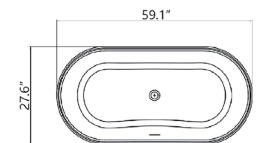

**With overflow and Polished Chrome Pop Up Drain.
 UPC Certified.*

• **BS191G**

Freestanding solid surface resin glossy bathtub
59.1" length X 27.6" width X 23.6" height

**With overflow and Polished Chrome Pop Up Drain.
 UPC Certified.*