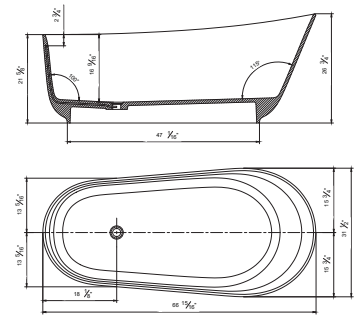

• **BS112G**

Freestanding solid surface resin matte bathtub
66.9" length X 31.5" width X 26.8" height

**With overflow and pop-up drain.
White matte finish.
UPC Certified.*

• **BS121M**

Freestanding solid surface resin matte bathtub
59.1" length X 29.5" width X 21.3" height

**With overflow and pop-up drain.
White matte finish.
UPC Certified.*

• **BS122M**

Freestanding solid surface resin matte bathtub
64.9" length X 29.5" width X 21.6" height

**With overflow and pop-up drain.
White matte finish.
UPC Certified.*

• **BS121G**

Freestanding solid surface resin glossy bathtub
59.1" length X 29.5" width X 21.3" height

**With overflow and pop-up drain.
White glossy finish.
UPC Certified.*