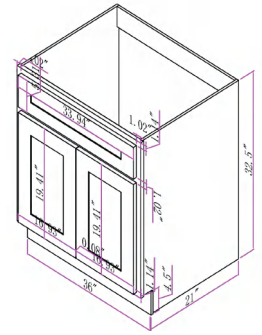

Available in Blue, Brown, Green, Grey, Silver, & White