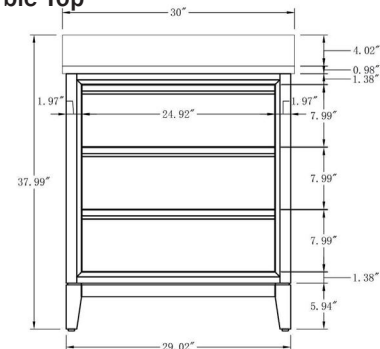

30 Inch Single Sink Bathroom Vanity With Engineered Marble Top

30"W*22"D*38"H

*Mirror, Faucet, & Drain Sold Separately.

Available in Driftwood Grey, Natural Oak, Vintage Green & White