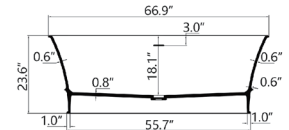

Freestanding solid surface resin matte bathtub
66.9" length X 31.5" width X 23.6" height