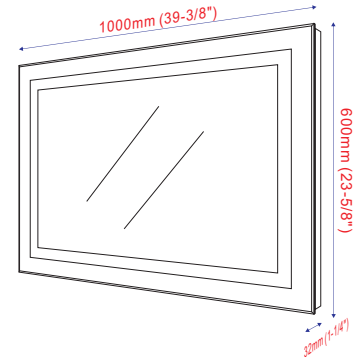

LED bathroom mirror with sensor switch

23.6" height X 39.4" width X 1.3" depth

*5500K LED.

7 lumen for each LED, each LED 0.7W, total LED 162pcs.