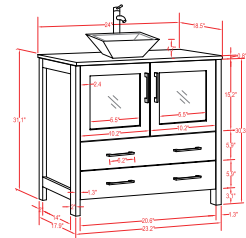

**Includes sink and mirror.
Faucet sold seperately.*

Available in Blue, Espresso, Grey, White, Natural Oak, Vintage Green, Driftwood Gray