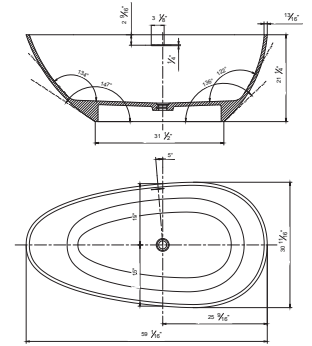

• **BS122G**

**Freestanding solid surface resin glossy bathtub
64.9" length X 29.5" width X 21.6" height**

**With overflow and pop-up drain.
White glossy finish.
UPC Certified.*

• **BS131M**

**Freestanding solid surface resin matte bathtub
59.1" length X 30.7" width X 21.3" height**

**With overflow and pop-up drain.
White matte finish.
UPC Certified.*

• **BS132M**

**Freestanding solid surface resin matte bathtub
66.9" length X 33.4" width X 21.6" height**

**With overflow and pop-up drain.
White matte finish.
UPC Certified.*

• **BS141M**

**Freestanding solid surface resin matte bathtub
59.1" length X 29.5" width X 21.6" height**

**With overflow and pop-up drain.
White matte finish.
UPC Certified.*