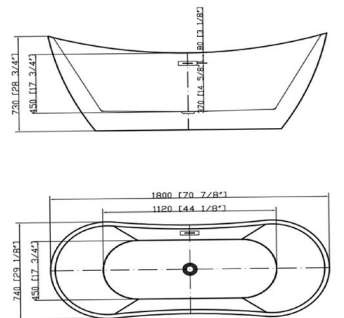

• **B9032**

Freestanding white acrylic bathtub

70.8" length X 29.1" width X 28.8" height

**With overflow and pop-up drain
Includes flexible drain hose.
UPC Certified.*

Available in Polished Chrome, Integrated Chrome, Brushed Nickel, Matte Black, Oil-Rubbed Bronze, Pure White, Titanium Gold