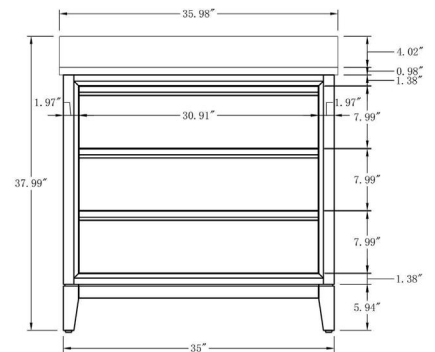

- CVK36

36 Inch Single Sink Bathroom Vanity With Engineered Marble Top

36"W*22"D*38"H

*Mirror, Faucet, & Drain Sold Separately.

Hardware Available in Matte Black, Brushed Nickel & Golden Brushed

Available in Driftwood Gray, Natural Oak, Vintage spruce blue, White & Walnut