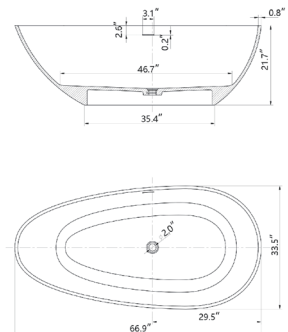

• **BS162G**

Freestanding solid surface resin glossy bathtub
66.9" length X 31.5" width X 23.6" height

*With overflow and pop-up drain.
White glossy finish.
UPC Certified.

• **BS172C**

Freestanding solid surface concrete bathtub
66.9" length X 33.4" width X 21.6" height

*With overflow and pop-up drain.
UPC Certified.

• **BS131-MD**

Freestanding solid Oval Shaped Stone Resin
59.1" length X 30.7" width X 21.3" height

*With overflow and Polished Chrome Pop Up Drain.
UPC Certified.

• **BS132-MD**

Freestanding solid Oval Shaped Stone Resin
66.9" length X 33.5" width X 21.7" height

*With overflow and Polished Chrome Pop Up Drain.
UPC Certified.