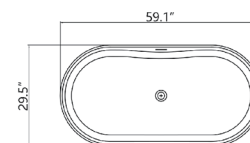

• **BS201M**

**With overflow and Polished Chrome Pop Up Drain.
UPC Certified.*

• **BS202M**

**With overflow and Polished Chrome Pop Up Drain.
UPC Certified.*

• **BS201G**

Freestanding solid surface resin glossy bathtub
59.1" length X 29.5" width X 23.6" height

**With overflow and Polished Chrome Pop Up Drain.
UPC Certified.*

• **BS202G**

**With overflow and Polished Chrome Pop Up Drain.
UPC Certified.*