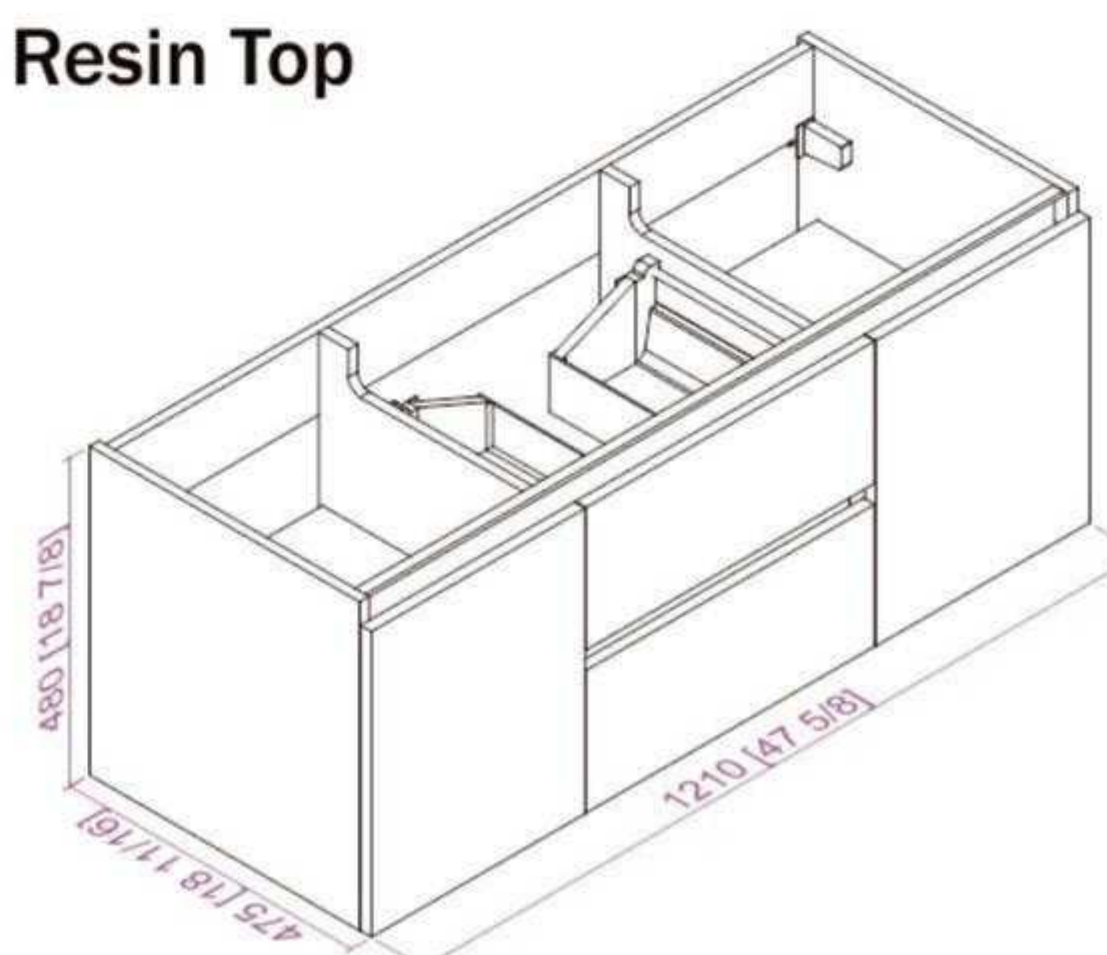

**Includes sink.
 Mirror, Faucet, & Drain Sold Separately.*

- **CVF48W**

48 Inch Wall Hung Single Sink Bathroom Vanity With Resin Top
48"W*18.5"D*20"H

**Includes sink.
 Mirror, Faucet, & Drain Sold Separately.*