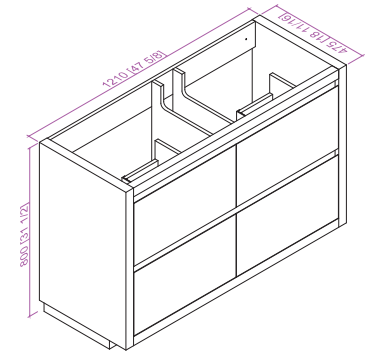

48 Inch Single Sink Bathroom Vanity With Resin Top