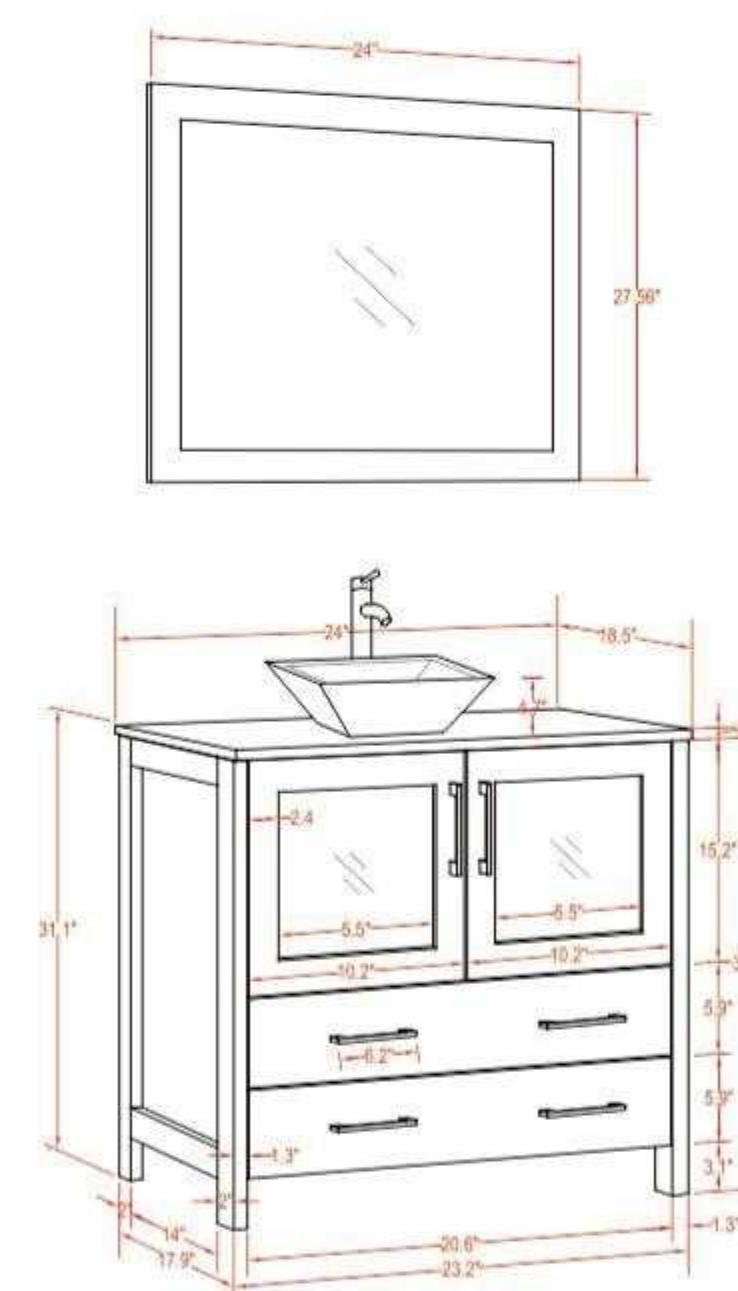

- CVC24

24 inch single sink bathroom vanity set
24"W*18.5"D*36"H

**Includes sink and mirror.
 Faucet sold seperately.*

Available in Blue, Espresso, Grey & White, Driftwood Grey, Natural Oak, Vintage Green