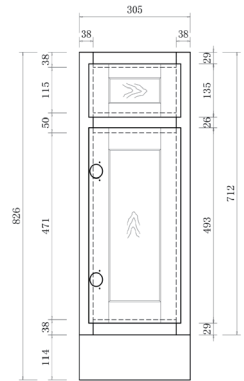

Available in Blue, Brown, Green, Grey, Silver, & White