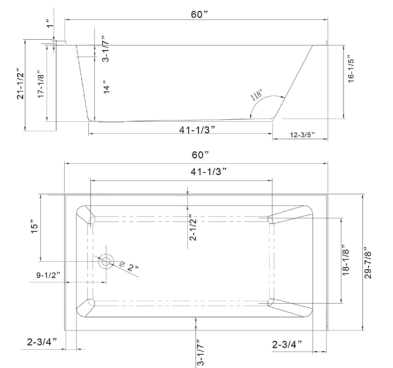

• **B3012-Right**

60" length X 32" width X 21.5" height

Available in Brushed Nickel, Matte Black, Polished Chrome, Pure White & Titanium Gold

• **B301M-Left**

54" length X 32" width X 21.5" height

Available in Brushed Nickel, Matte Black, Polished Chrome, Pure White & Titanium Gold

• **B301M-Right**

54" length X 32" width X 21.5" height

Available in Brushed Nickel, Matte Black, Polished Chrome, Pure White & Titanium Gold

• **B3022-Left**

60" length X 30" width X 21.5" height

Available in Brushed Nickel, Matte Black, Polished Chrome, Pure White & Titanium Gold