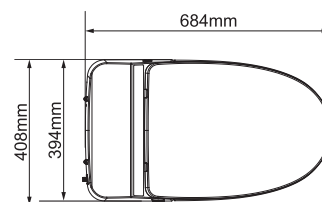

Product size