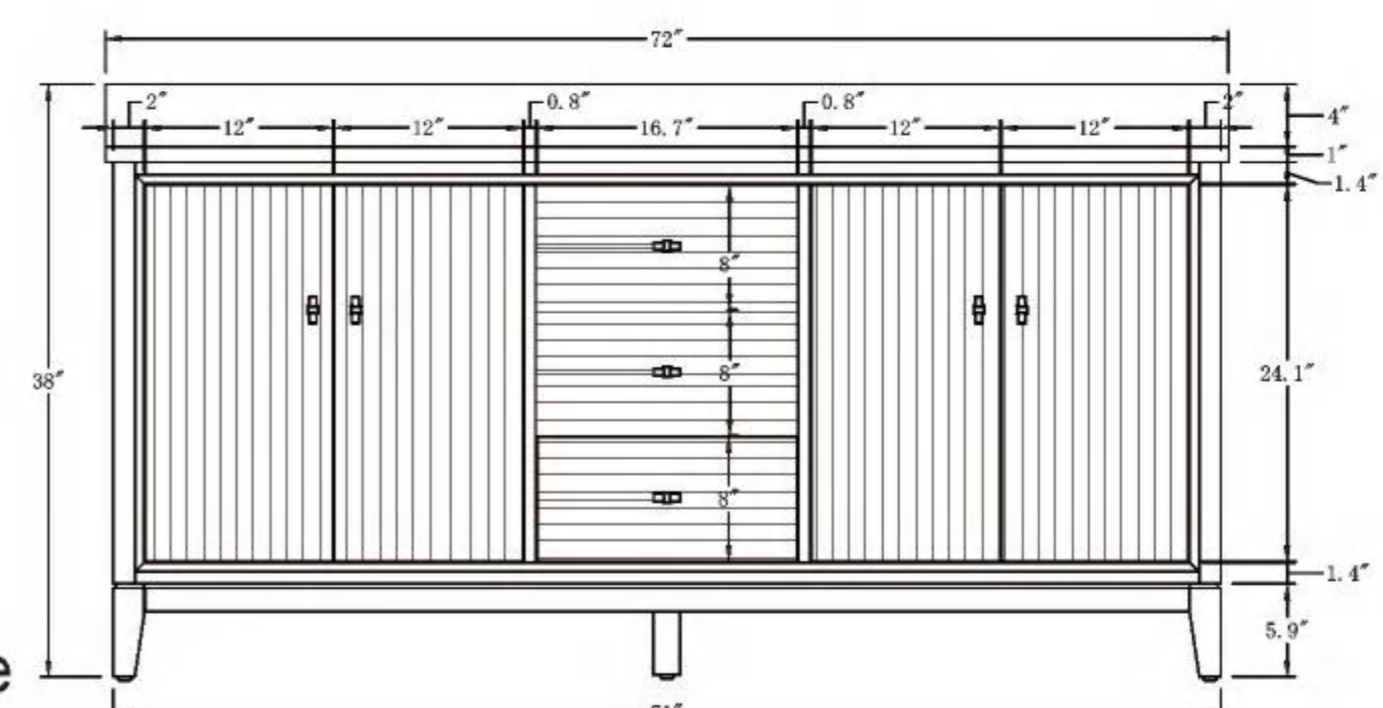

• CVK72D

72 Inch Double Sink Bathroom Vanity With Engineered Marble Top

72"W *22"D*37.9"H

**Mirror, Faucet, & Drain Sold Separately.*

Hardware Available in Matte Black, Polished Chrome & Titanium Gold

Available in Driftwood Grey, Nature Oak, Vintage Spruce - Blue, White & Walnut