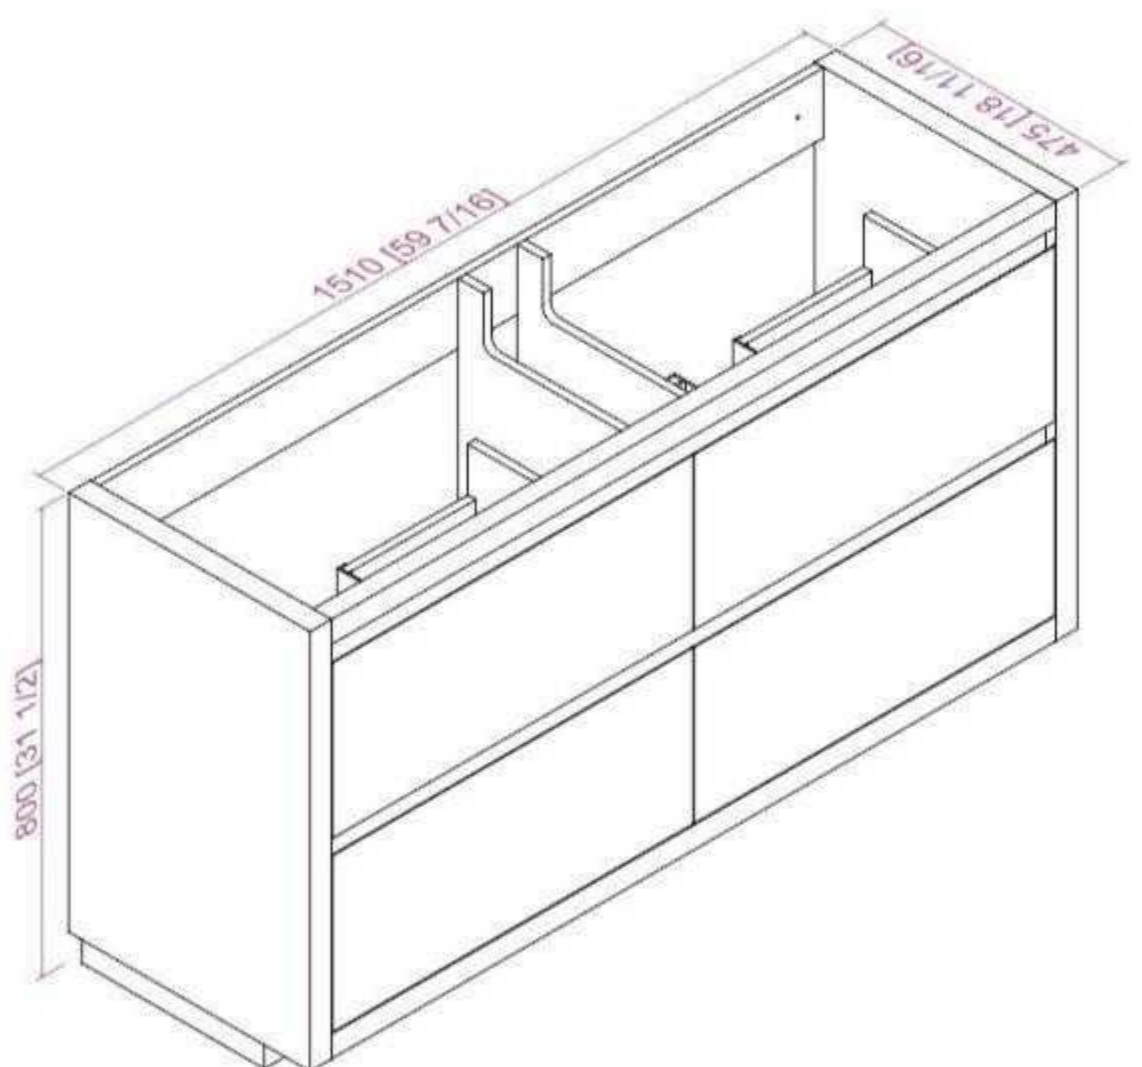

**Includes sink.
 Mirror, Faucet, & Drain Sold Separately.*

- **CVF60WL**

60 Inch LED Lighted Wall Hung Single Sink Bathroom Vanity With Resin Top
60"W*18.5"D*20"H

**Includes sink.
Mirror, Faucet, & Drain Sold Separately.*

- **CVF60W**

60 Inch Wall Hung Single Sink Bathroom Vanity With Resin Top
60"W*18.5"D*20"H

**Includes sink.
Mirror, Faucet, & Drain Sold Separately.*

- **CVF60WF**

60 Inch Single Sink Bathroom Vanity With Resin Top
60"W*18.5"D*32"H

**Includes sink.
Mirror, Faucet, & Drain Sold Separately.*

- **CVF60DWL**

60 Inch LED Lighted Wall Hung Double Sink Bathroom Vanity With Resin Top
60"W*18.5"D*20"H

**Includes sink.
Mirror, Faucet, & Drain Sold Separately.*