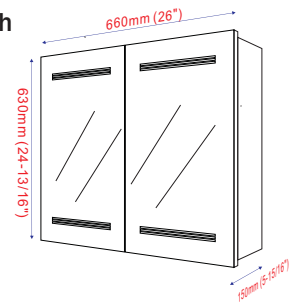

LED bathroom mirror medicine cabinet with rock switch
24.8" height X 26" width X 5.9" depth

**5500K LED.
7 lumen for each LED, each LED 0.7W, total LED 60pcs.*