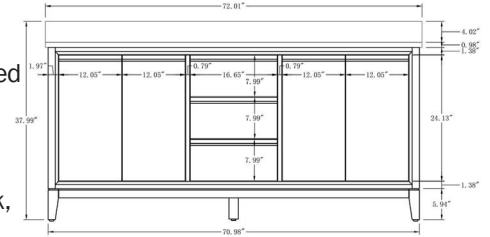

About Product

Bathroom Vanity Set-CVL

• CVL20

20 Inch Single Sink Bathroom Vanity With Ceramic Top

20"W*16"D*34"H

**Mirror, Faucet, & Drain Sold Separately.*

Hardware Available in Matte Black, Brushed Nickel & Golden Brushed