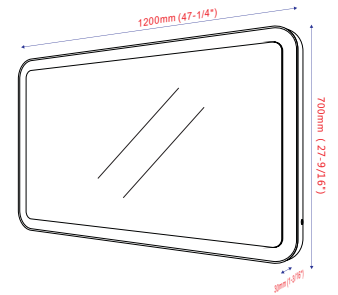

LED bathroom mirror with touch sensor
27.6" height X 47.3" width X 1.2" depth

**5500K blue & white LED.
7 lumen for each LED, each LED 0.7W, total LED 195pcs.*