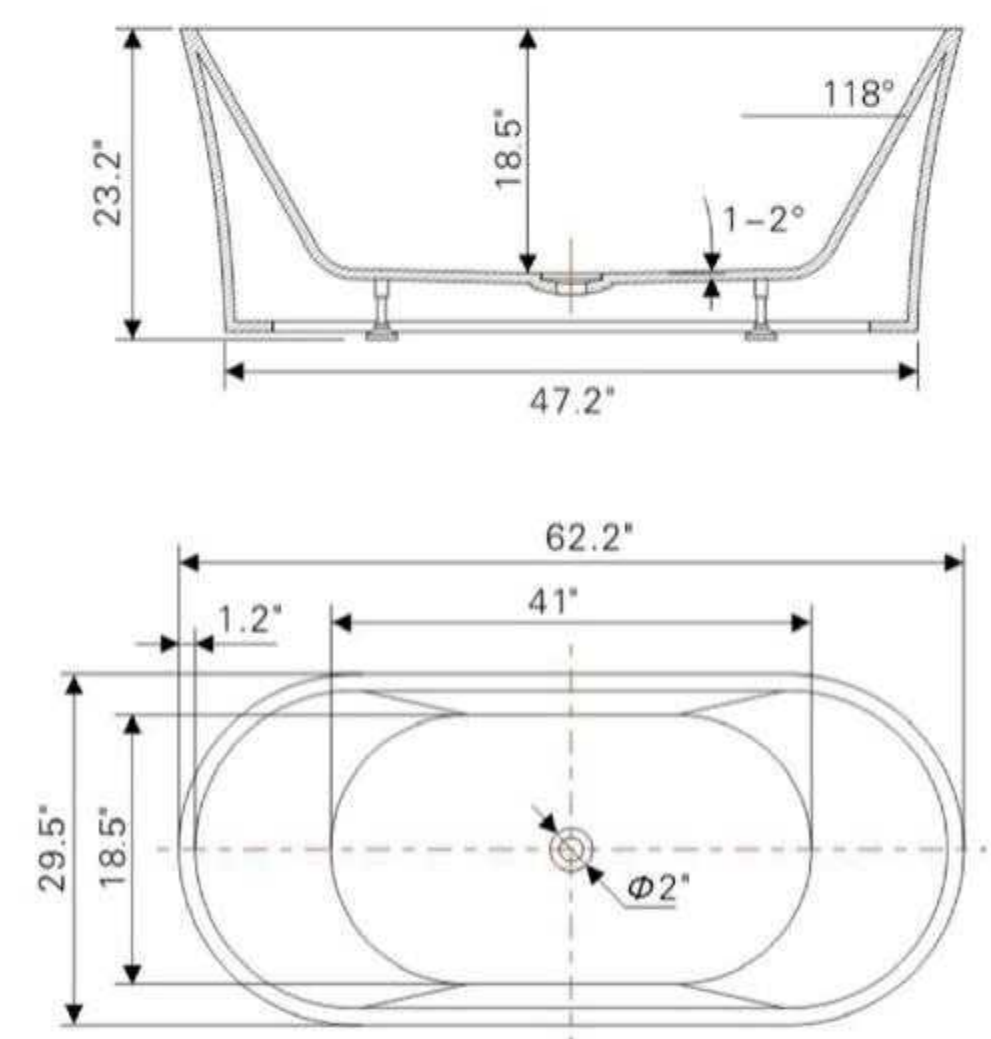

• B809

Freestanding white acrylic bathtub
62.2" length X 29.5" width X 23.2" height

**With polished chrome pop-up drain.*
Includes flexible drain hose.
UPC Certified.

- **B8102**

Freestanding white acrylic bathtub
59.1" length X 59.1" width X 24" height