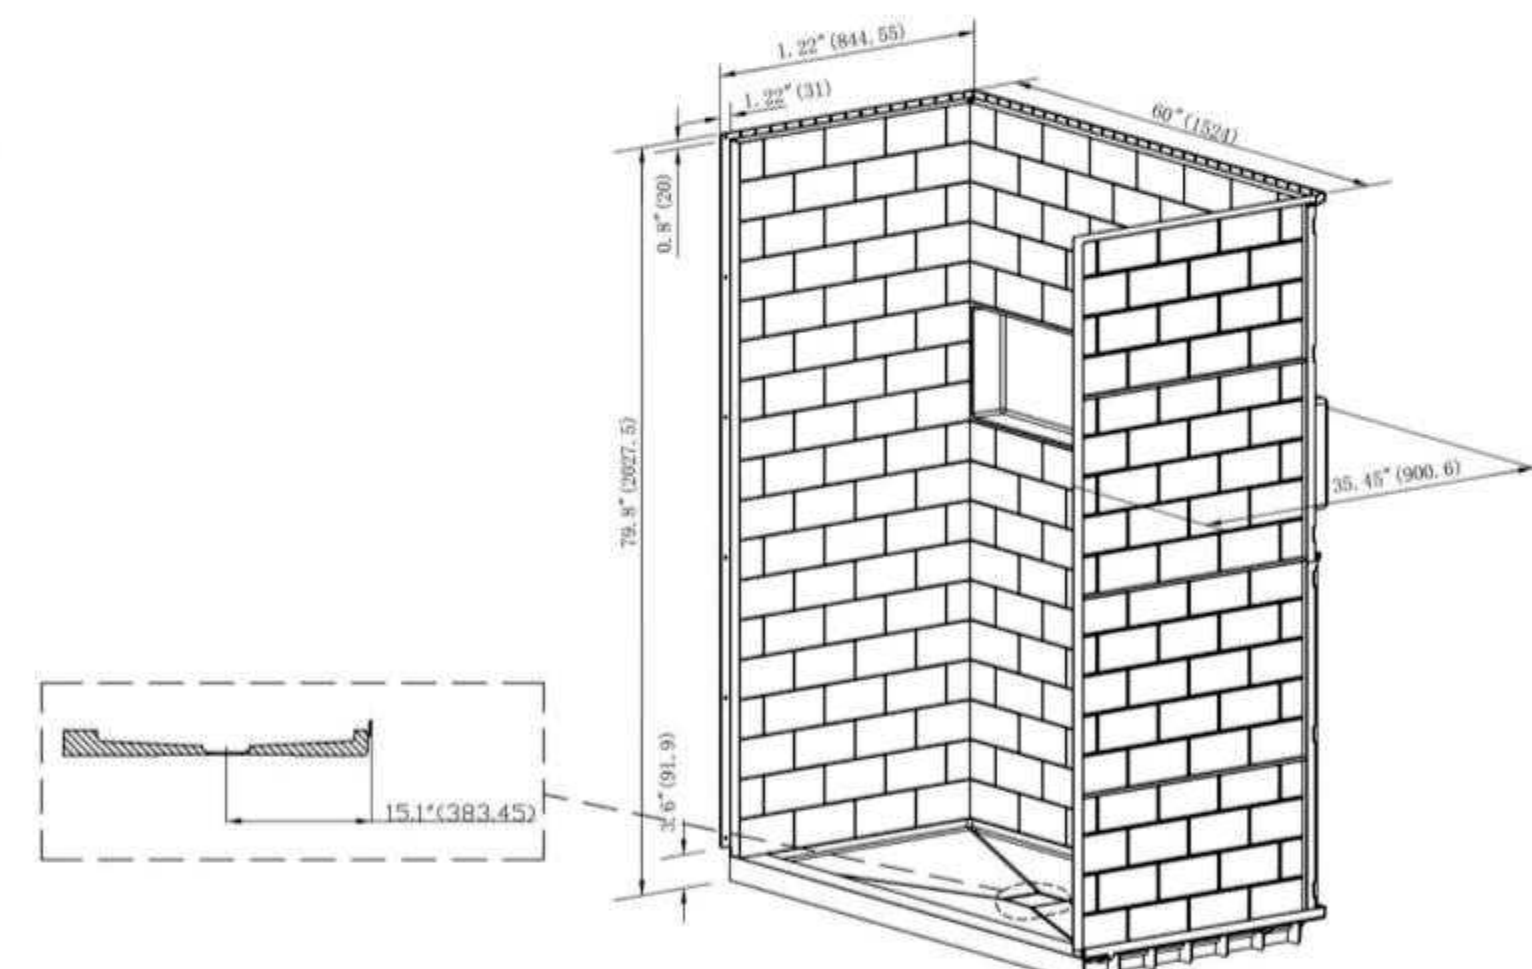

• B3022-Right

60" length X 30" width X 21.5" height

Available in Brushed Nickel, Matte Black, Polished Chrome, Pure White & Titanium Gold

• B3031L/R+BSW01

60" length X 32" width X 80" height

• BSB01+BSW02

60" length X 32" width X 80" height