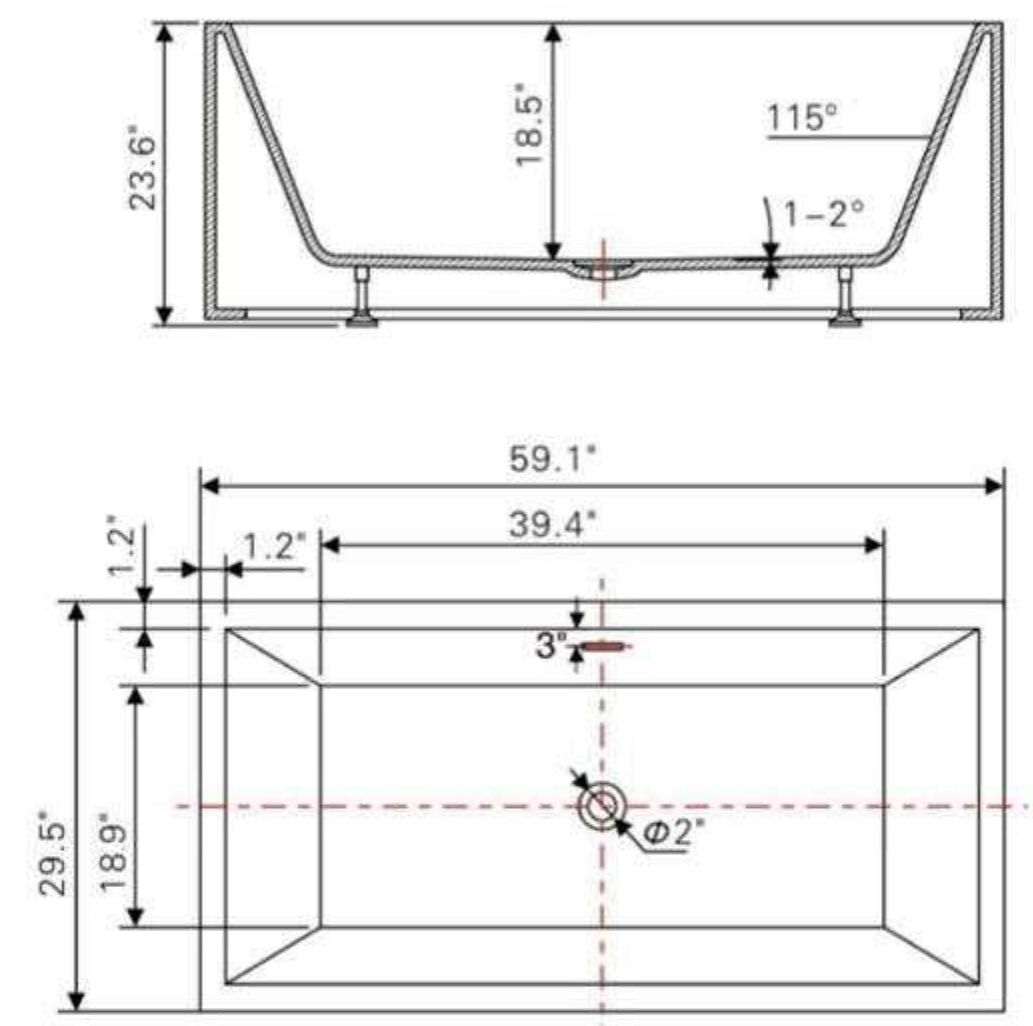

Freestanding white acrylic bathtub

59.1" length X 29.5" width X 23.6" height

**With overflow and pop-up drain
Includes flexible drain hose.
UPC Certified.*

Available in Polished Chrome, Integrated Chrome, Brushed Nickel, Matte Black, Oil-Rubbed Bronze, Pure White, Titanium Gold