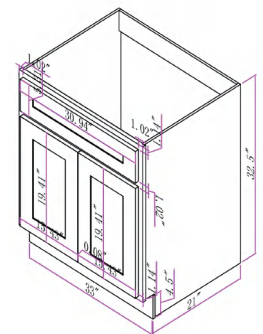

Available in Blue, Brown, Green, Grey, Silver, & White

- **CVD33**

33 Inch Vanity Cabinet
33"W*21"D*32.5"H

Available in Blue, Brown, Green, Grey, Silver, & White

- CVD36

36 Inch Vanity Cabinet
36"W*21"D*32.5"H