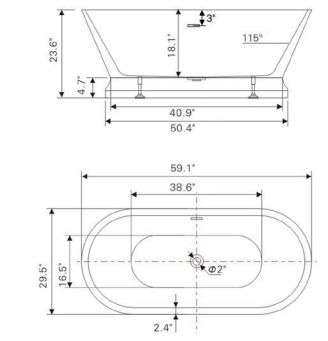

• **B531**

Freestanding white acrylic bathtub

55.3" length X 28.3" width X 28.7" height

**With overflow and pop-up drain
Includes flexible drain hose.
UPC Certified.*

Available in Polished Chrome, Integrated Chrome, Brushed Nickel, Matte Black, Oil-Rubbed Bronze, Pure White, Titanium Gold

• **B6101**

Freestanding white acrylic bathtub

59.1" length X 29.5" width X 23.6" height

**With overflow and pop-up drain
Includes flexible drain hose.
UPC Certified.*

Available in Polished Chrome, Integrated Chrome, Brushed Nickel, Matte Black, Oil-Rubbed Bronze, Pure White, Titanium Gold

• B6102

Freestanding white acrylic bathtub
66.9" length X 30.5" width X 23.6" height

**With overflow and pop-up drain*
Includes flexible drain hose.
UPC Certified.

Available in Polished Chrome, Integrated Chrome, Brushed Nickel, Matte Black, Oil-Rubbed Bronze, Pure White, Titanium Gold