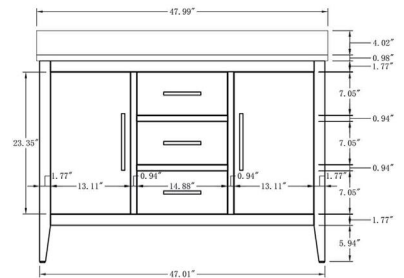

• CVI48

48 Inch Single Sink Bathroom Vanity With Engineered Marble Top

48"W*22"D*38"H

**Mirror, Faucet, & Drain Sold Separately.*

Hardware Available in Matte Black, Brushed Nickel & Golden Brushed

Cabinet Available in Driftwood Grey, Grey, Natural Oak, Vintage Green & White