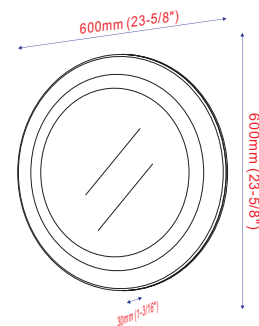

LED bathroom mirror with sensor switch
23.6" height X 23.6" width X 1.2" depth

**5500K LED.
7 lumen for each LED, each LED 0.7W, total LED 78pcs.*