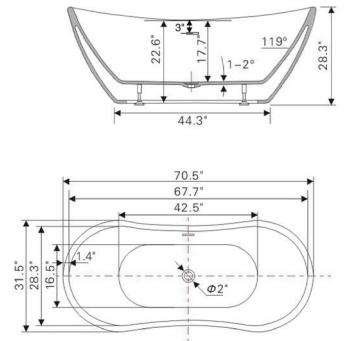

• B5132

Freestanding white acrylic bathtub
68.1" length X 29.9" width X 29.9" height

**With polished chrome pop-up drain.
 Includes flexible drain hose.
 UPC Certified.*

• B5151

Freestanding white acrylic bathtub
59.1" length X 29.5" width X 23.2" height

• B5172

Freestanding white acrylic bathtub
70.5" length X 31.5" width X 28.3" height

**With overflow and pop-up drain
 Includes flexible drain hose.
 UPC Certified.*

Available in Polished Chrome, Integrated Chrome, Brushed Nickel, Matte Black, Oil-Rubbed Bronze, Pure White, Titanium Gold