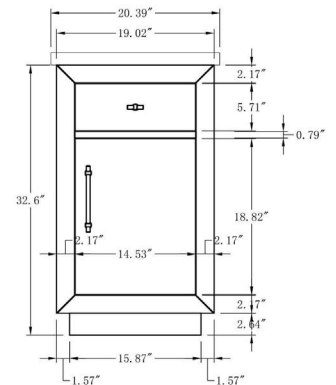

60"W*18.5"D*32"H

**Includes sink.
Mirror, Faucet, & Drain Sold Separately.*

About Product

Bathroom Vanity Set-CVG

- CVG20-T

20 Inch Single Sink Bathroom Vanity With Engineered Marble Top
20"W*15.5"D*34"H

**Mirror, Faucet, & Drain Sold Separately.*