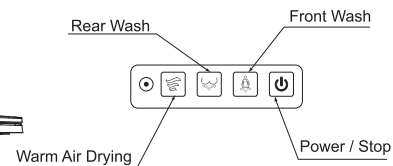

Side button