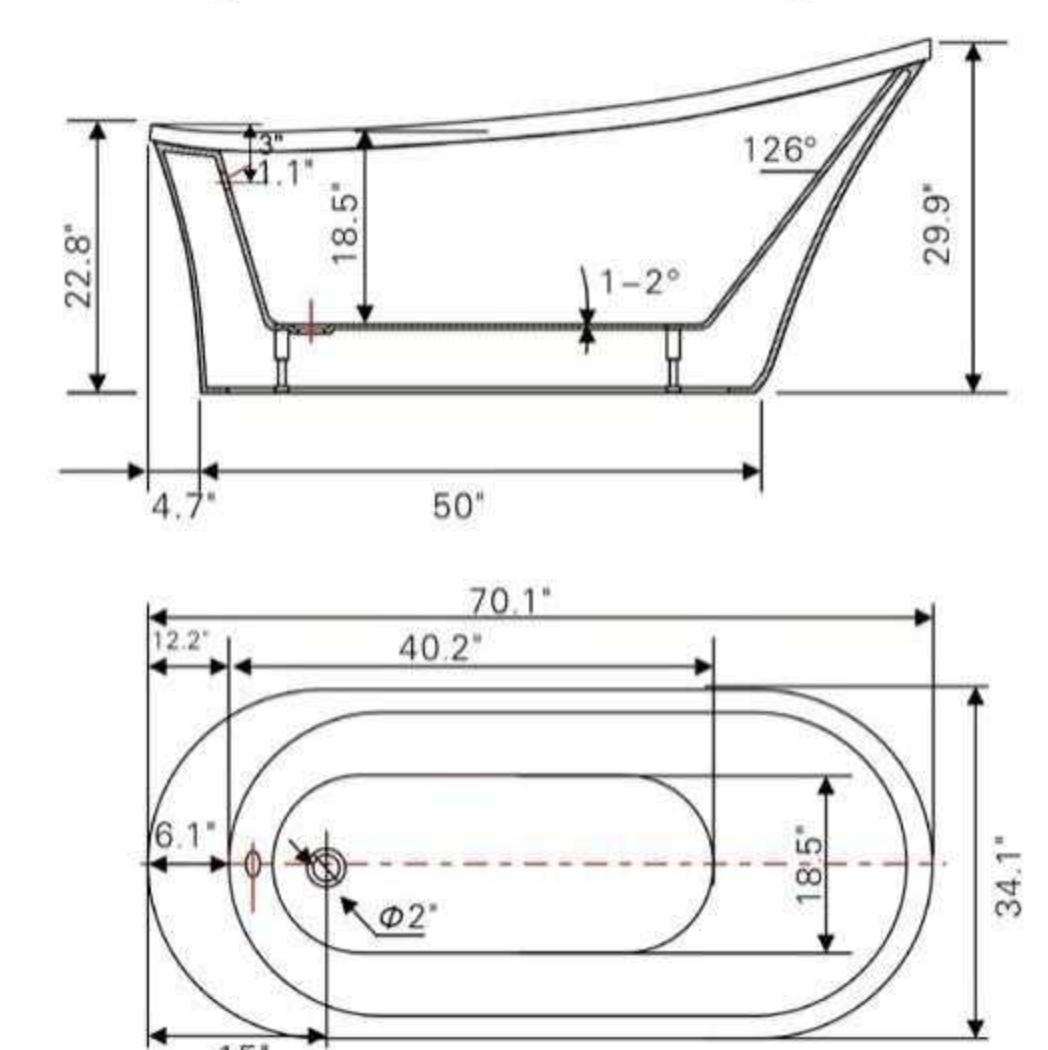

**With overflow and pop-up drain*
Includes flexible drain hose.
UPC Certified.

• B8392

Freestanding white acrylic bathtub
70.1" length X 34.1" width X 29.9" height

**With overflow and pop-up drain*
Includes flexible drain hose.
UPC Certified.