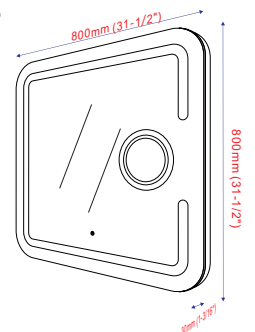

- VA59R

LED bathroom mirror with touch sensor
27.6" height X 47.3" width X 1.2" depth

**5500K blue & white LED.
7 lumen for each LED, each LED 0.7W, total LED 195pcs.*

- VA31

LED bathroom mirror medicine cabinet with rock switch
24.8" height X 19.7" width X 5.9" depth

**5500K LED.
7 lumen for each LED, each LED 0.7W, total LED 60pcs.*

- VA22SS

LED bathroom mirror with touch sensor
31.5" height X 19.7" width X 4.3" depth

** 5500K LED.
7 lumen for each LED, each LED 0.7W, total LED 135pcs.*

- VA23

LED bathroom mirror with touch sensor and 3X Magnifier
31.5" height X 31.5" width X 1.2" depth

**5500K LED.
7 lumen for each LED, each LED 0.7W, total LED 186pcs.*