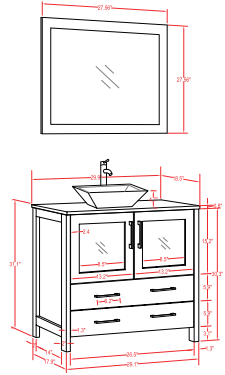

30 inch single sink bathroom vanity set

30"W*18.5"D*36"H

**Includes sink and mirror.
Faucet sold seperately.*

Available in Blue, Espresso, Grey, White, Natural Oak, Vintage Green, Driftwood Gray