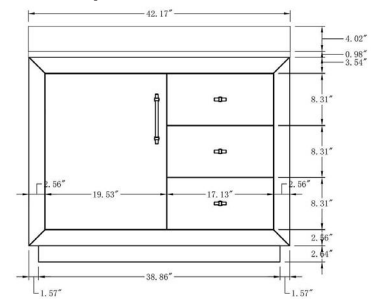

42"W*21.5"D*38"H

**Mirror, Faucet, & Drain Sold Separately.*

- **CVG42-T-ET**

42 Inch Single Sink Bathroom Vanity With Engineered Marble Top

42"W*21.5"D*38"H

**Mirror, Faucet, & Drain Sold Separately.*

- **CVG48-T-BT**