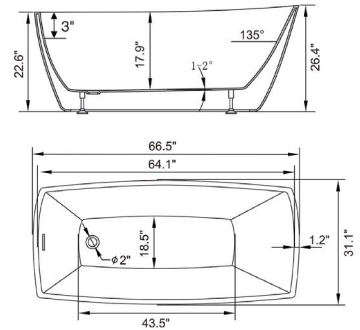

• **B8411**

Freestanding white acrylic bathtub

66.5" length X 31.1" width X 26.4" height

**With overflow and pop-up drain
Includes flexible drain hose.
UPC Certified.*

Available in Polished Chrome, Integrated Chrome, Brushed Nickel, Matte Black, Oil-Rubbed Bronze, Pure White, Titanium Gold