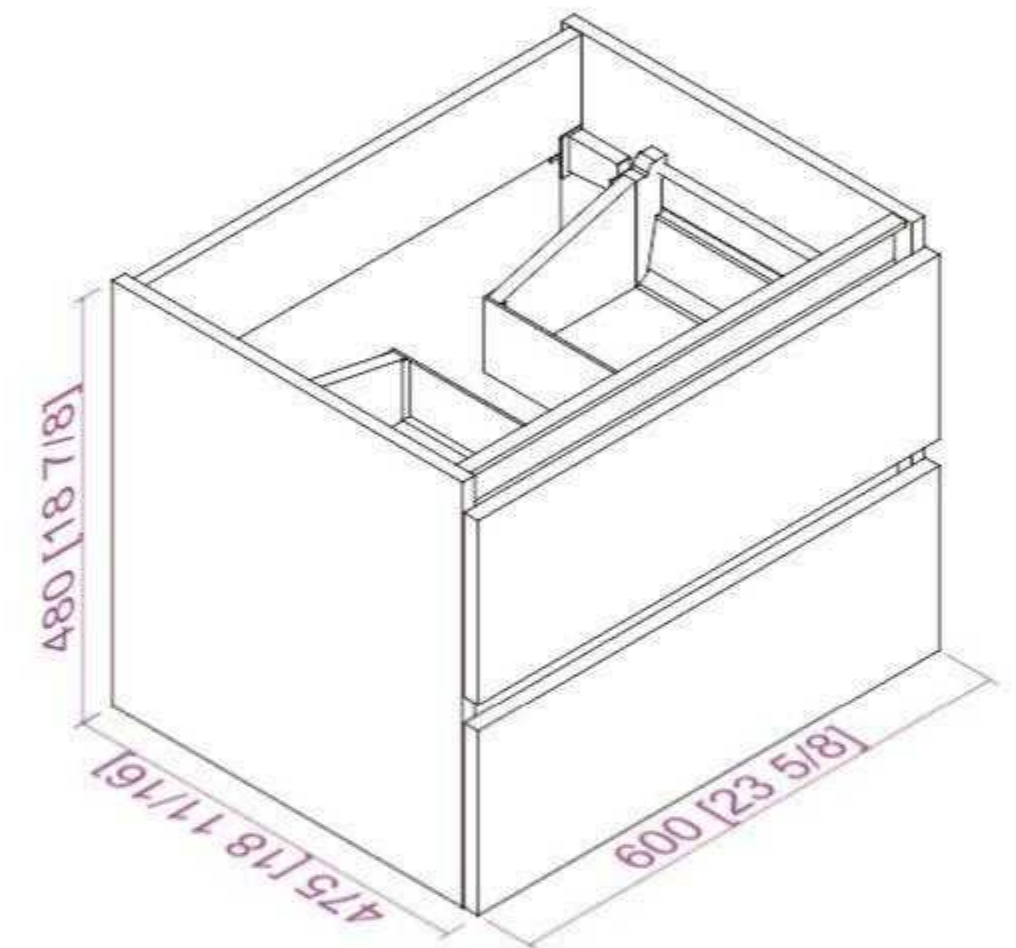

**Includes sink.
Mirror, Faucet, & Drain Sold Separately.*

- **CVF24W**

24 Inch Wall Hung Single Sink Bathroom Vanity With Resin Top
24"W*18.5"D*20"H

**Includes sink.
 Mirror, Faucet, & Drain Sold Separately.*