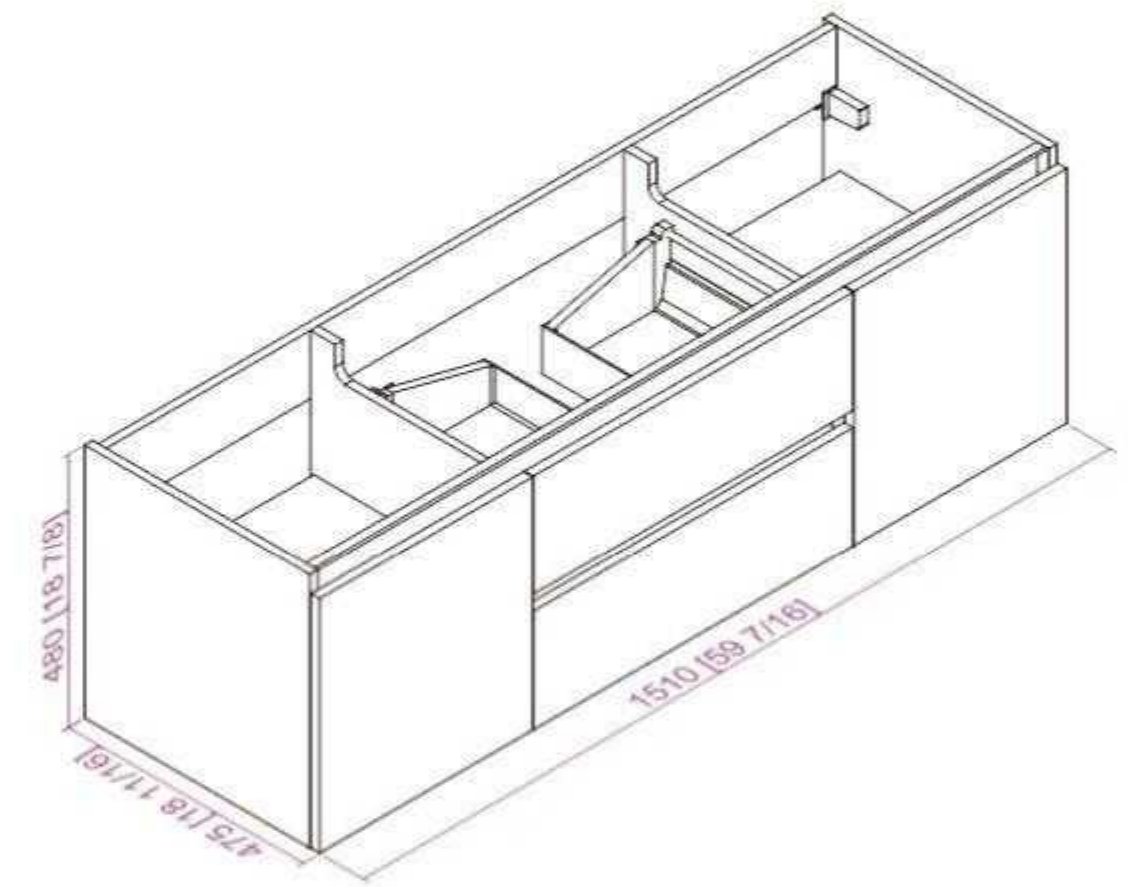

60 Inch Wall Hung Double Sink Bathroom Vanity With Resin Top