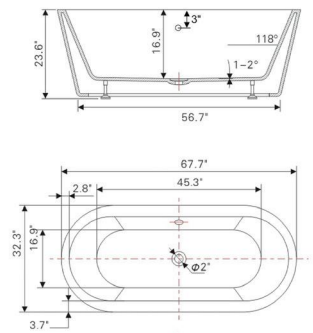

• B809

Freestanding white acrylic bathtub
62.2" length X 29.5" width X 23.2" height

**With polished chrome pop-up drain.*
Includes flexible drain hose.
UPC Certified.

• B8102

Freestanding white acrylic bathtub
59.1" length X 59.1" width X 24" height

*With polished chrome pop-up drain.
Includes flexible drain hose.
UPC Certified.

• B8122

Freestanding white acrylic bathtub
67.7" length X 32.3" width X 23.6" height

*With polished chrome pop-up drain.
Includes flexible drain hose.
UPC Certified.

• B812B2

Freestanding white acrylic bathtub
67.7" length X 32.3" width X 23.6" height

*With polished chrome pop-up drain.
Includes flexible drain hose.
UPC Certified.

• B8121

Freestanding white acrylic bathtub
59.1" length X 29.5" width X 23.6" height