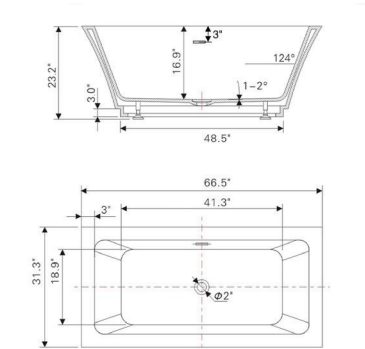

• **B8172**

Freestanding white acrylic bathtub

66.5" length X 31.3" width X 23.2" height

**With overflow and pop-up drain
Includes flexible drain hose.
UPC Certified.*

Available in Polished Chrome, Integrated Chrome, Brushed Nickel, Matte Black, Oil-Rubbed Bronze, Pure White, Titanium Gold