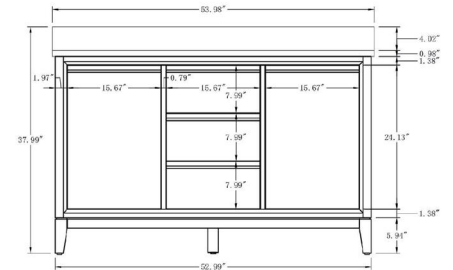

• CVK54D

54 Inch Double Sink Bathroom Vanity With Engineered Marble Top

54"W*22"D*38"H

*Mirror, Faucet, & Drain Sold Separately.

Hardware Available in Matte Black, Brushed Nickel & Golden Brushed

Available in Driftwood Gray, Natural Oak, Vintage spruce blue, White & Walnut