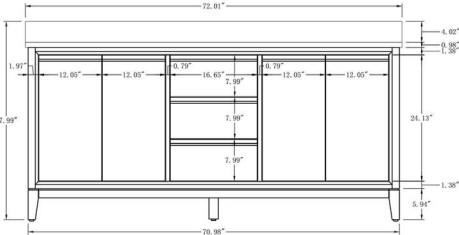

72 Inch Double Sink Bathroom Vanity With Engineered Marble Top
72"W*22"D*38"H

*Mirror, Faucet, & Drain Sold Separately.

Available in Driftwood Grey, Natural Oak, Vintage Green & White