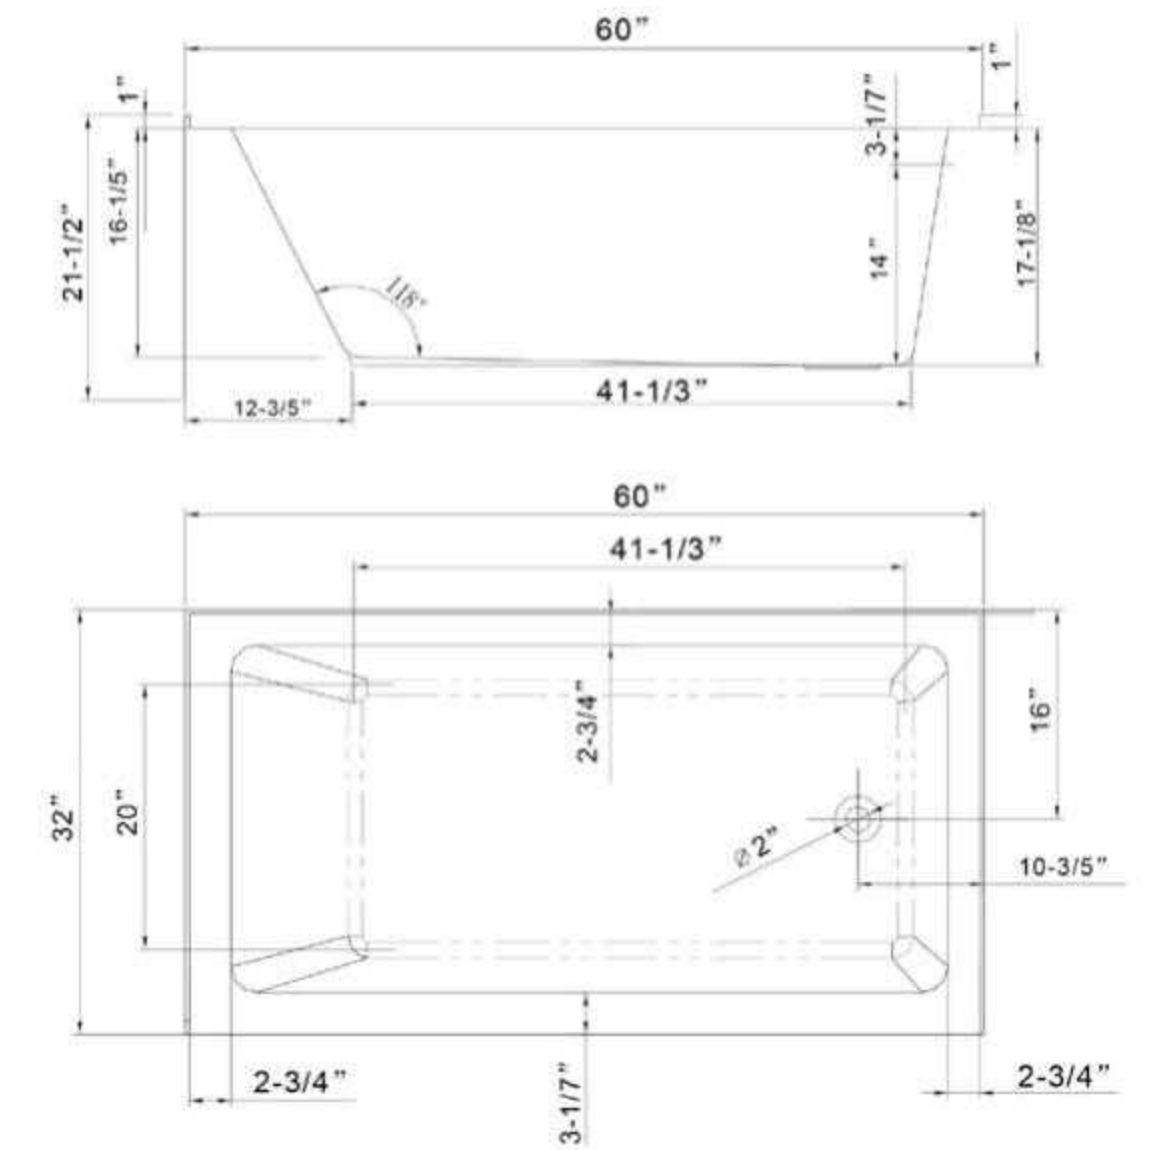

60" length X 32" width X 21.5" height

Available in Brushed Nickel, Matte Black, Polished Chrome, Pure White & Titanium Gold