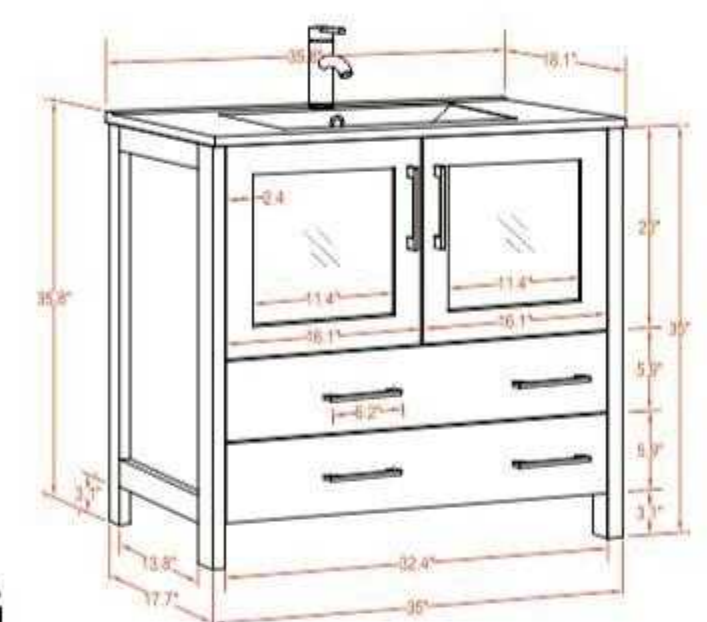

36 inch single sink bathroom vanity set

36"W*18"D*36"H

**Includes sink and mirror.
Faucet sold seperately.*

Available in Blue, Espresso, Grey & White, Driftwood Grey, Natural Oak, Vintage Green