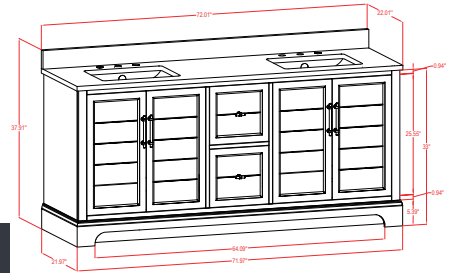

Available in Grey, Vintage Green,
White & Vintage spruce blue

• CVE72D

72" Double Sink Bathroom Vanity with Ceramic Sink & Top

72"W*22"D*38"H

*Includes sink.
Faucet sold seperately.

Available in Grey, Vintage Green,
White & Vintage spruce blue