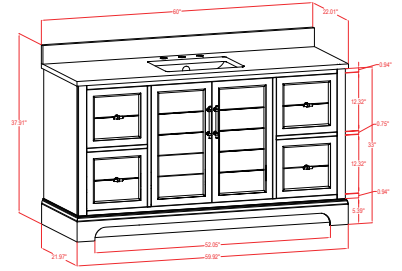

60" Single Sink Bathroom Vanity with Ceramic Sink & Top