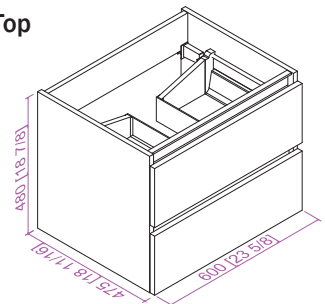

**Includes sink.
 Mirror, Faucet, & Drain Sold Separately.*

- **CVF30W**

30 Inch Wall Hung Single Sink Bathroom Vanity With Resin Top
30"W*18.5"D*20"H

**Includes sink.
 Mirror, Faucet, & Drain Sold Separately.*