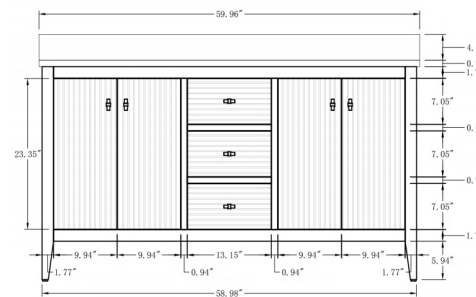

• **CVL60D**

60 Inch Double Sink Bathroom Vanity With Engineered Marble Top

60"W*22"D*38"H

**Mirror, Faucet, & Drain Sold Separately.*

Hardware Available in Matte Black, Polished Chrome & Titanium Gold

Cabinet Available in Driftwood Grey, Grey, Natural Oak, Vintage Green, White & Walnut