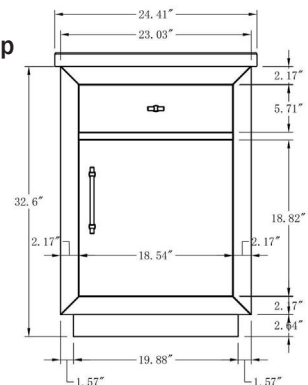

24 Inch Single Sink Bathroom Vanity With Engineered Marble Top
24"W*18"D*34"H