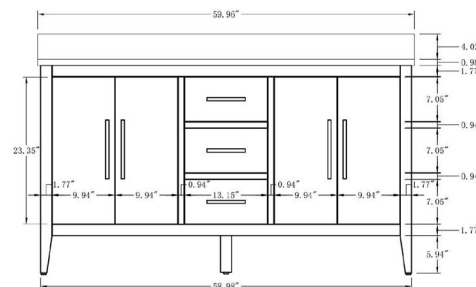

• CVI60D

60 Inch Double Sink Bathroom Vanity With Engineered Marble Top

60"W*22"D*38"H

*Mirror, Faucet, & Drain Sold Separately.

Hardware Available in Matte Black, Polished Chrome & Titanium Gold

Cabinet Available in Driftwood Grey, Grey, Natural Oak, Vintage Green & White