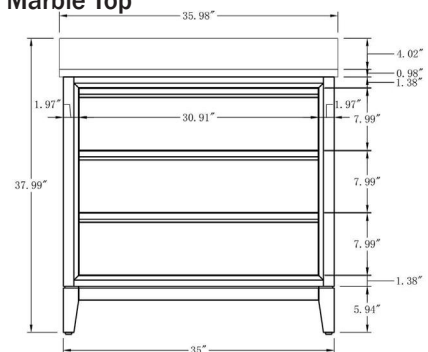

36 Inch Single Sink Bathroom Vanity With Engineered Marble Top