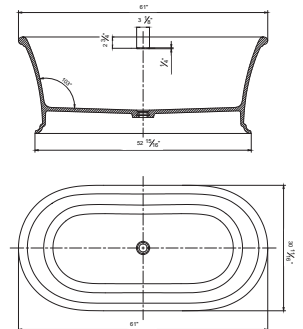

• **BS142M**

Freestanding solid surface resin glossy bathtub
66.9" length X 31.5" width X 21.6" height

*With overflow and pop-up drain.
White matte finish.
UPC Certified.

• **BS161M**

Freestanding solid surface resin matte bathtub
61" length X 30.7" width X 23.6" height

*With overflow and pop-up drain.
White matte finish.
UPC Certified.

• **BS162M**

Freestanding solid surface resin matte bathtub
66.9" length X 31.5" width X 23.6" height

*With overflow and pop-up drain.
White matte finish.
UPC Certified.

• **BS161G**

Freestanding solid surface resin glossy bathtub
61" length X 30.7" width X 23.6" height

*With overflow and pop-up drain.
White glossy finish.
UPC Certified.