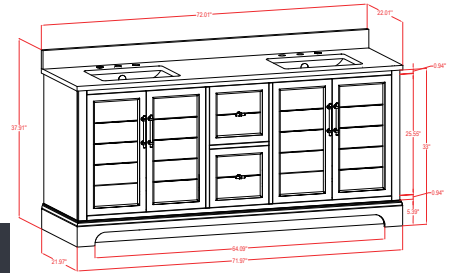

- **CVE72D**

72" Double Sink Bathroom Vanity with Ceramic Sink & Top

72"W*22"D*38"H

**Includes sink.
Faucet sold seperately.*

Available in Grey, Vintage Green,
White & Vintage spruce blue

About Product

Bathroom Vanity Set-CVF