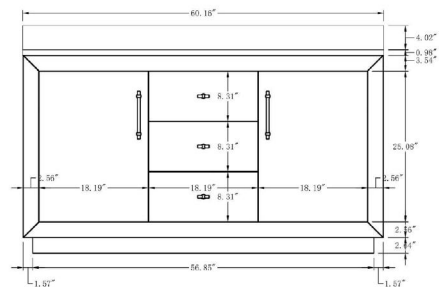

60"W*21.5"D*38"H

**Mirror, Faucet, & Drain Sold Separately.*

- **CVG60S-T-BT**

60 Inch Single Sink Bathroom Vanity With Limestone Top

60"W*21.5"D*38"H

**Mirror, Faucet, & Drain Sold Separately.*

- **CVG60S-T-ET**