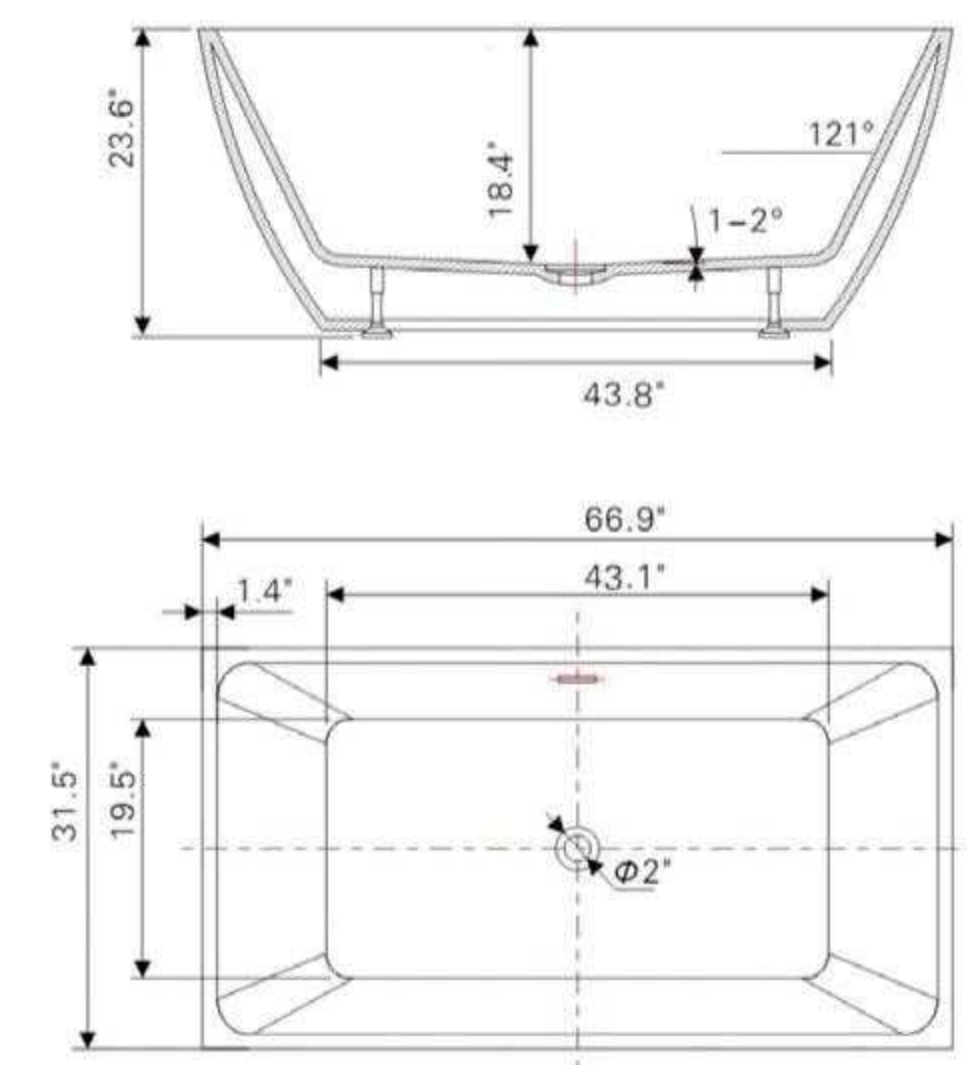

Freestanding white acrylic bathtub
66.9" length X 31.5" width X 23.6" height

*With overflow and pop-up drain
Includes flexible drain hose.
UPC Certified.

Available in Polished Chrome, Integrated Chrome, Brushed Nickel, Matte Black, Oil-Rubbed Bronze, Pure White, Titanium Gold