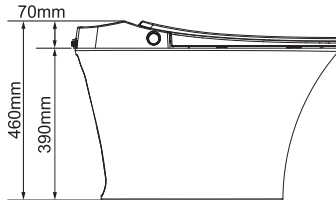

Product size