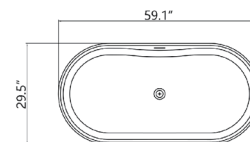

• **BS201M**

Freestanding solid surface resin matte bathtub
59.1" length X 29.5" width X 23.6" height

**With overflow and Polished Chrome Pop Up Drain.
UPC Certified.*

• **BS202M**

**With overflow and Polished Chrome Pop Up Drain.
UPC Certified.*

• **BS201G**

**With overflow and Polished Chrome Pop Up Drain.
UPC Certified.*

• **BS202G**

**With overflow and Polished Chrome Pop Up Drain.
UPC Certified.*