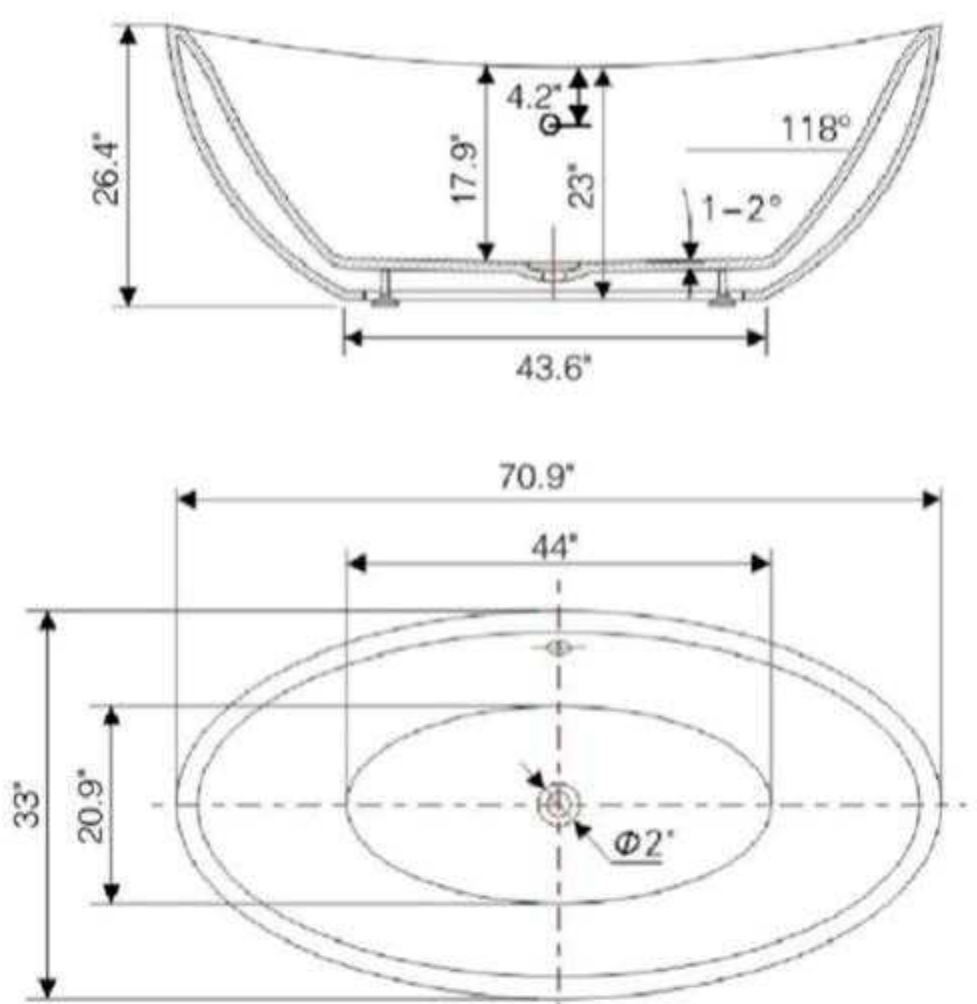

Freestanding white acrylic bathtub
70.9" length X 33" width X 26.4" height

*With overflow and pop-up drain
Includes flexible drain hose.
UPC Certified.

Available in Polished Chrome, Integrated Chrome, Brushed Nickel, Matte Black, Oil-Rubbed Bronze, Pure White, Titanium Gold