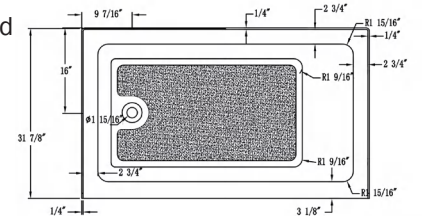

About Product

Acrylic Alcove Skirt Bathtub

- **B3011-Left**

47.8" length X 32" width X 21.5" height

Available in Brushed Nickel, Matte Black, Polished Chrome, Pure White & Titanium Gold

- **B3011-Right**

47.8" length X 32" width X 21.5" height