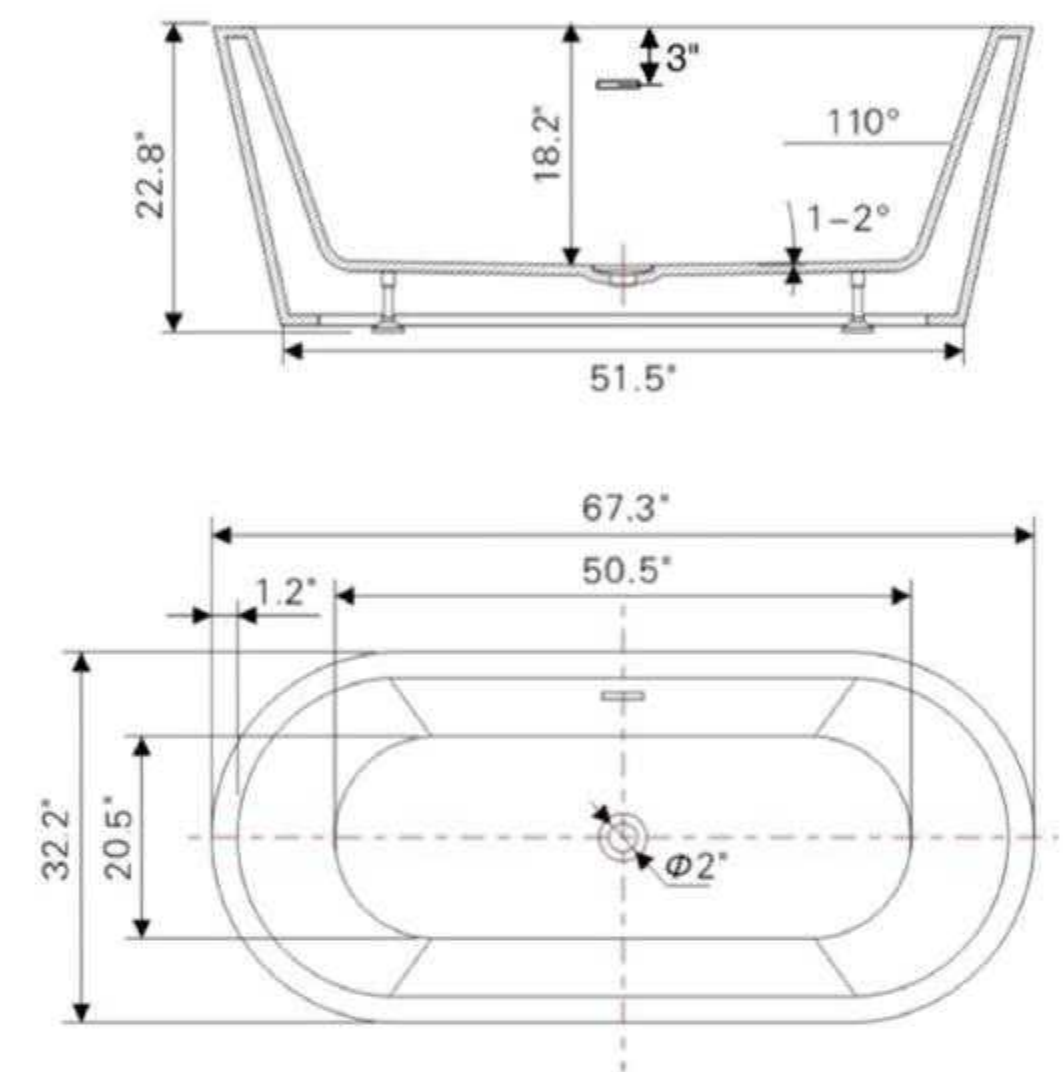

Freestanding white acrylic bathtub
67.3" length X 32.2" width X 22.8" height

*With overflow and pop-up drain
Includes flexible drain hose.
UPC Certified.

Available in Polished Chrome, Integrated Chrome, Brushed Nickel, Matte Black, Oil-Rubbed Bronze, Pure White, Titanium Gold