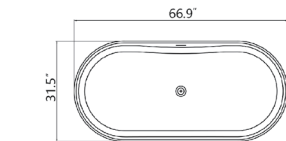

**With overflow and Polished Chrome Pop Up Drain.
 UPC Certified.*

• **BS202M**

Freestanding solid surface resin matte bathtub
66.9" length X 31.5" width X 23.6" height

**With overflow and Polished Chrome Pop Up Drain.
 UPC Certified.*