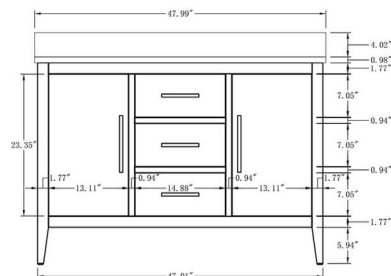

• CVI48

48 Inch Single Sink Bathroom Vanity With Engineered Marble Top

48"W*22"D*38"H

*Mirror, Faucet, & Drain Sold Separately.

Hardware Available in Matte Black, Polished Chrome & Titanium Gold

Cabinet Available in Driftwood Grey, Grey, Natural Oak, Vintage Green & White