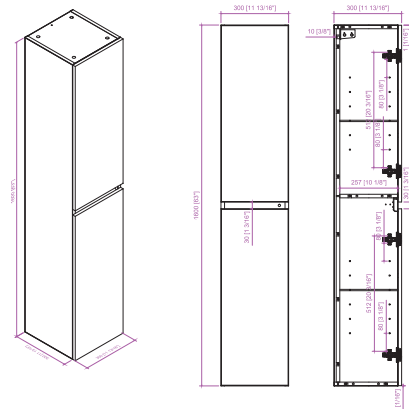

About Product

Bathroom Vanity Set-CVF

- CVF11WL

- CVF11W

- CVF24WL

**Includes sink.
Mirror, Faucet, & Drain Sold Separately.*