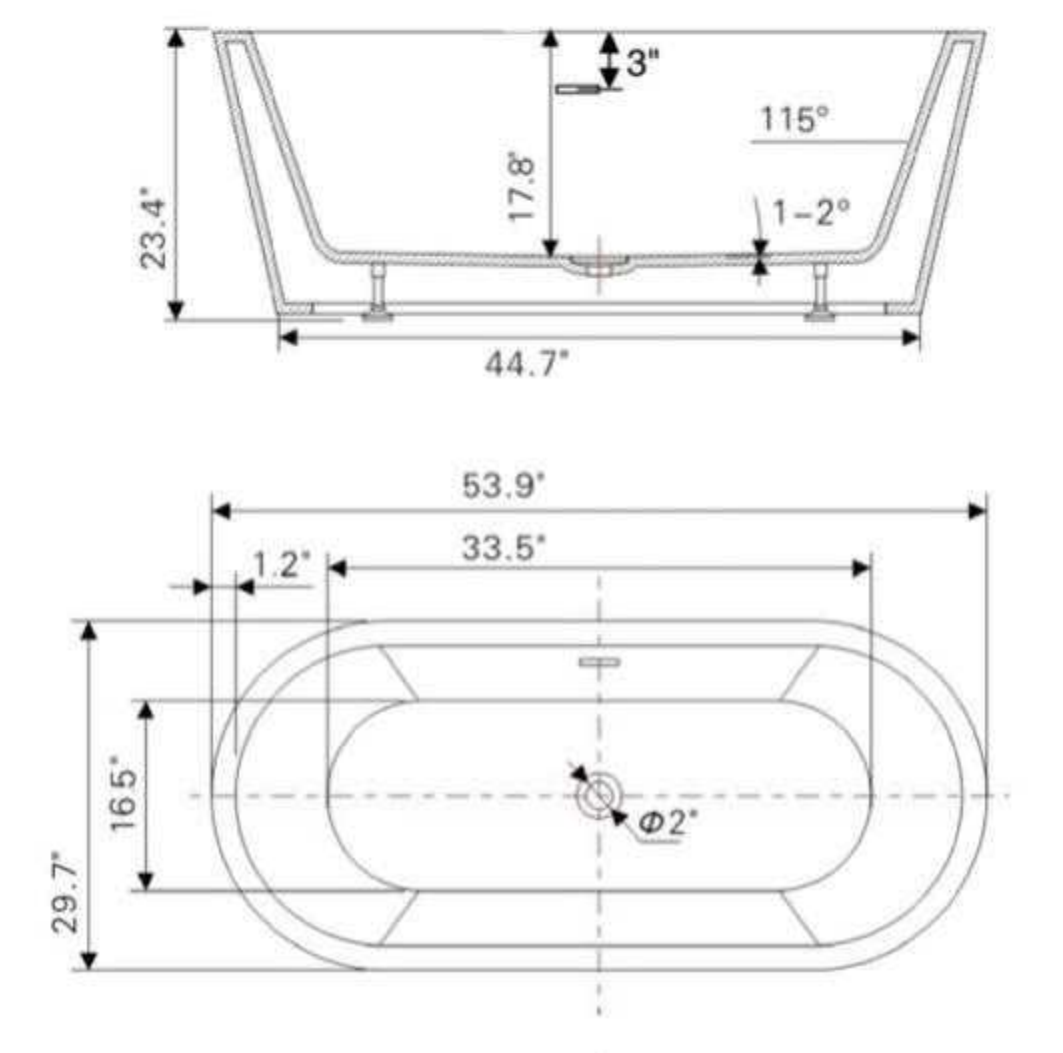

Freestanding white acrylic bathtub
53.9" length X 29.7" width X 23.4" height

*With overflow and pop-up drain
Includes flexible drain hose.
UPC Certified.

Available in Polished Chrome, Integrated Chrome, Brushed Nickel, Matte Black, Oil-Rubbed Bronze, Pure White, Titanium Gold