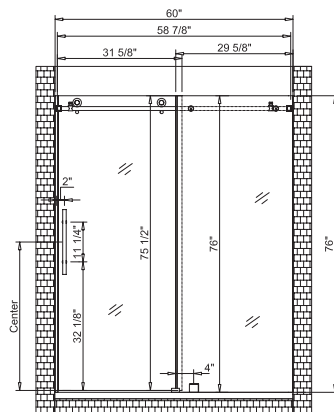

Available in Brushed Nickel, Matte Black, Polished Chrome, Titanium Gold & Brushed Gold