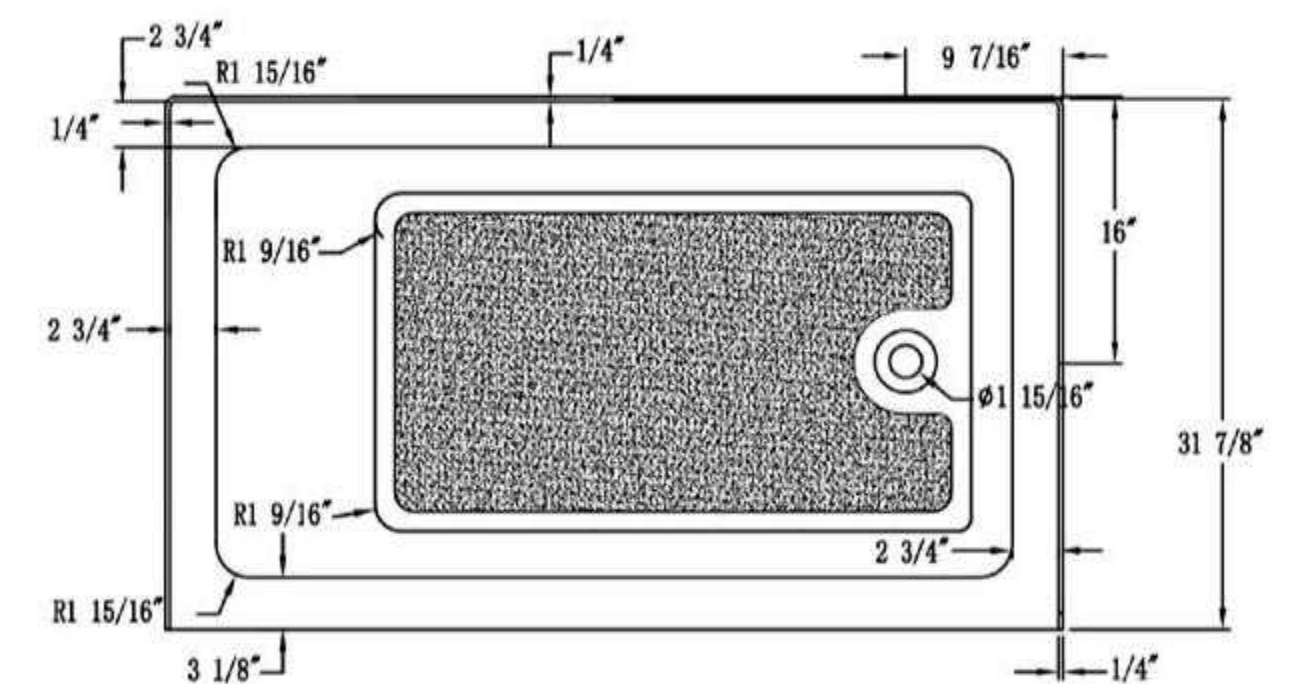

47.8" length X 32" width X 21.5" height

Available in Brushed Nickel, Matte Black, Polished Chrome, Pure White & Titanium Gold