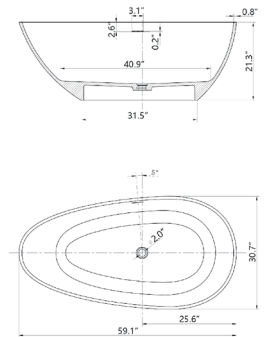

- **BS131-PC**

**With Polished Chrome Pop Up Drain.
UPC Certified.*

- **BS132-PC**

**With Polished Chrome Pop Up Drain.
UPC Certified.*

- **BS131-PR**

**With Polished Chrome Pop Up Drain.
UPC Certified.*

- **BS132-PR**

**With Polished Chrome Pop Up Drain.
UPC Certified.*