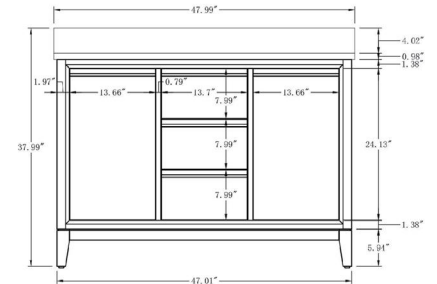

• CVK48

48 Inch Single Sink Bathroom Vanity With Engineered Marble Top

48"W*22"D*38"H

*Mirror, Faucet, & Drain Sold Separately.

Hardware Available in Matte Black, Brushed Nickel & Golden Brushed

Available in Driftwood Gray, Natural Oak, Vintage spruce blue, White & Walnut