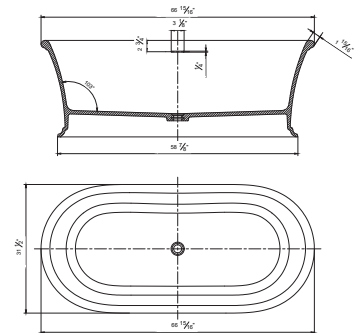

• **BS161G**

Freestanding solid surface resin glossy bathtub
61" length X 30.7" width X 23.6" height

**With overflow and pop-up drain.*
White glossy finish.
UPC Certified.

• **BS162G**

Freestanding solid surface resin glossy bathtub
66.9" length X 31.5" width X 23.6" height