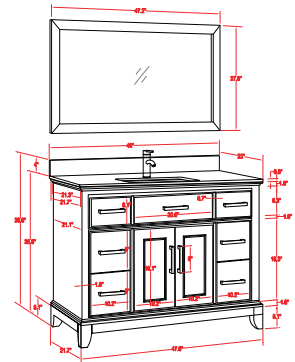

• CVA48

48 inch single sink bathroom vanity set

48"W*22"D*40"H

**Includes sink and mirror.
Faucet sold seperately.*

Available in Espresso, Grey & White

• CVA60D

60 inch double sink bathroom vanity set

60"W*22"D*40"H

**Includes sink and mirror.
Faucet sold seperately.*

Available in Espresso, Grey & White

• CVA60S

60 inch single sink bathroom vanity set

60"W*22"D*40"H

**Includes sink and mirror.
Faucet sold seperately.*

Available in Espresso, Grey & White

• CVA72D

72 inch double sink bathroom vanity set

72"W*22"D*40"H

**Includes sink and mirror.
Faucet sold seperately.*

Available in Espresso, Grey & White