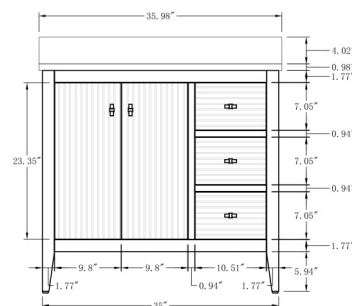

• **CVL36**

36 Inch Single Sink Bathroom Vanity With Engineered Marble Top

36"W*22"D*38"H

**Mirror, Faucet, & Drain Sold Separately.*

Hardware Available in Matte Black, Polished Chrome & Titanium Gold

Cabinet Available in Driftwood Grey, Grey, Natural Oak, Vintage Green, White & Walnut