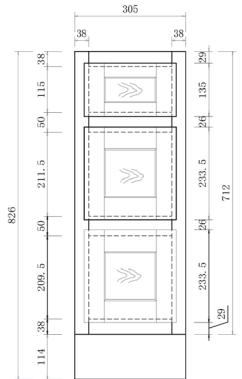

Available in Blue, Brown, Green, Grey, Silver, & White