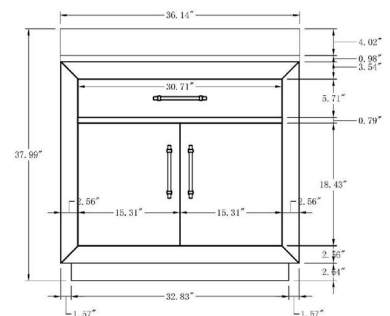

36 Inch Single Sink Bathroom Vanity With Limestone Top
36"W*21.5"D*38"H