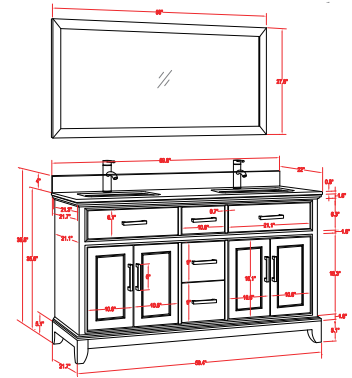

• CVA60D

60 inch double sink bathroom vanity set

60"W*22"D*40"H

**Includes sink and mirror.
Faucet sold separately.*

Available in Espresso, Grey & White

• CVA60S

60 inch single sink bathroom vanity set

60"W*22"D*40"H