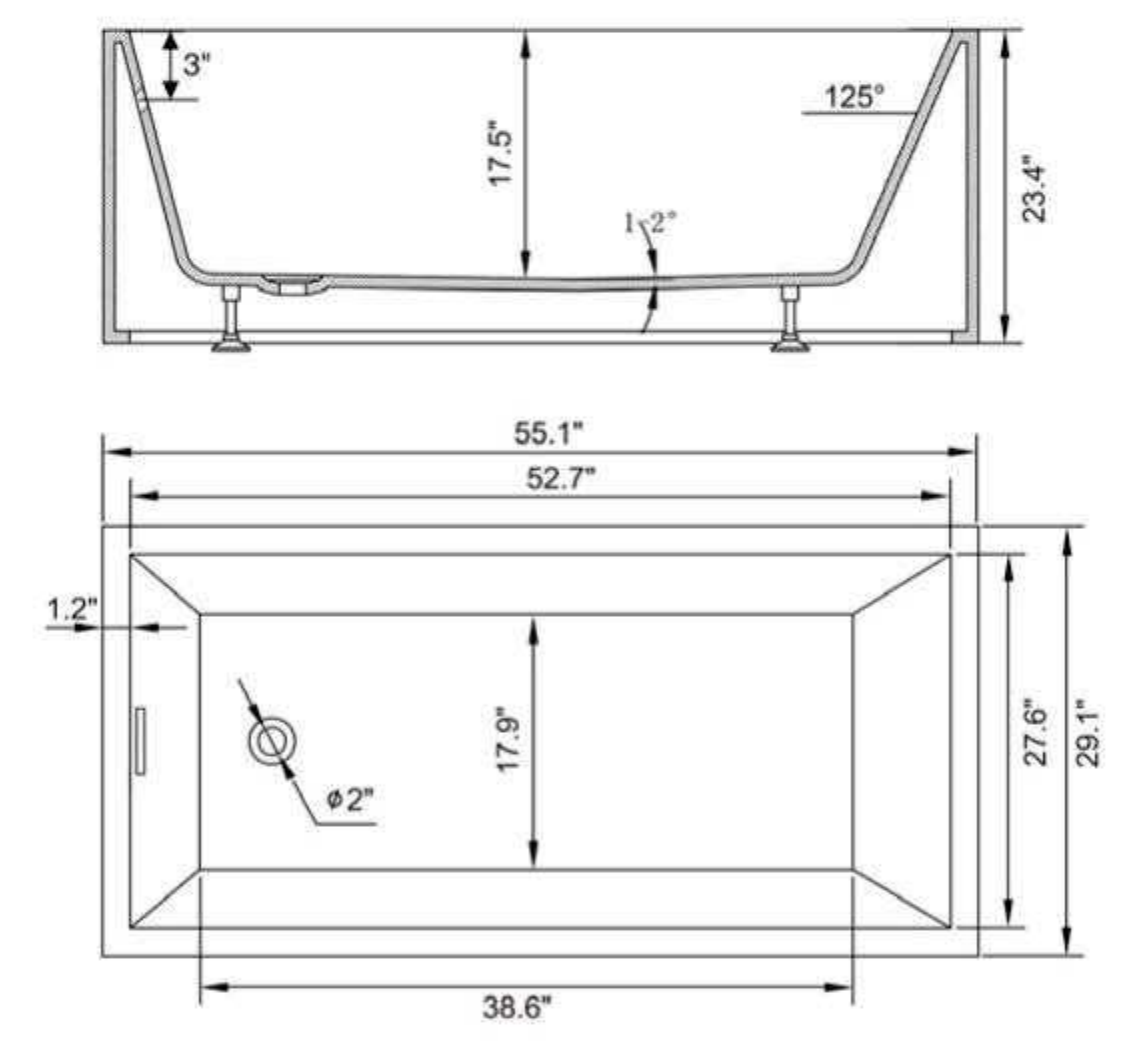

Freestanding white acrylic bathtub
47" length X 29.1" width X 23.6" height

*With overflow and pop-up drain
Includes flexible drain hose.
UPC Certified.

Available in Polished Chrome, Integrated Chrome, Brushed Nickel, Matte Black, Oil-Rubbed Bronze, Pure White, Titanium Gold