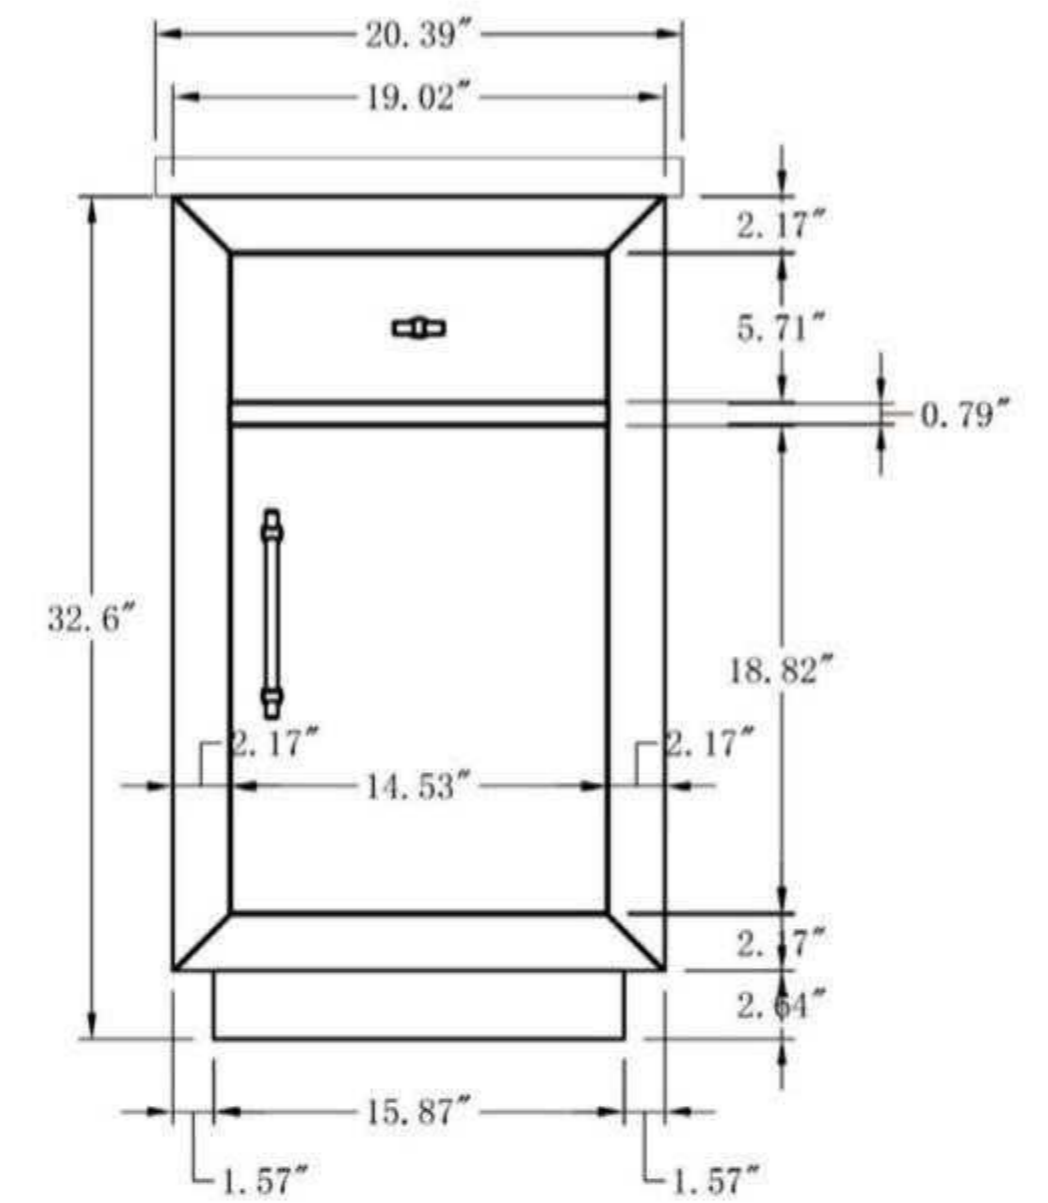

About Product

Bathroom Vanity Set-CVG

- **CVG20-T**

20 Inch Single Sink Bathroom Vanity With Engineered Marble Top

20"W*15.5"D*34"H

*Mirror, Faucet, & Drain Sold Separately.

Available color: Tan, Light Wheat