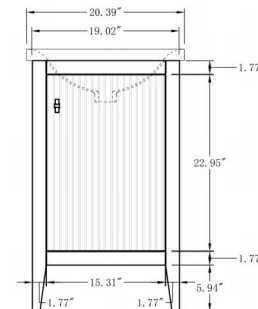

About Product

Bathroom Vanity Set-CVL

• CVL20

20 Inch Single Sink Bathroom Vanity With Ceramic Top

20"W*16"D*34"H

*Mirror, Faucet, & Drain Sold Separately.

Hardware Available in Matte Black, Brushed Nickel & Golden Brushed

Cabinet Available in Driftwood Grey, Grey, Natural Oak, Vintage Green, White & Walnut