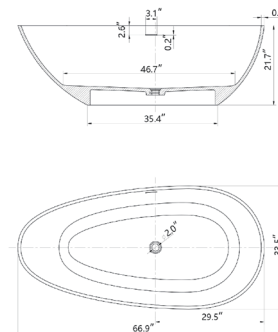

**With Polished Chrome Pop Up Drain.*
UPC Certified.

• **BS132-PR**

Freestanding solid Oval Shaped Stone Resin
66.9" length X 33.5" width X 21.7" height

**With Polished Chrome Pop Up Drain.*
UPC Certified.