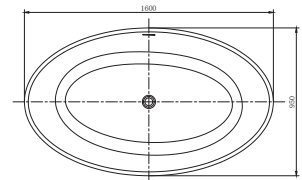

• **BS222-PC**

**Freestanding solid surface resin bathtub
68.9" length X 29.5" width X 22.8" height**

**With Polished Chrome Pop Up Drain.
UPC Certified.*

• **BS222-PR**

**Freestanding solid surface resin bathtub
68.9" length X 29.5" width X 22.8" height**

**With Polished Chrome Pop Up Drain.
UPC Certified.*

• **BS221-PW**

**Freestanding solid surface resin bathtub
68.9" length X 29.5" width X 22.8" height**

**With Polished Chrome Pop Up Drain.
UPC Certified.*

• **BS182M**

**Freestanding solid surface resin matte bathtub
63" length X 37.4" width X 23.6" height**

**With overflow and Polished Chrome Pop Up Drain.
UPC Certified.*