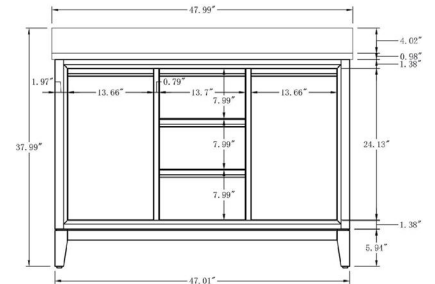

• CVK48

48 Inch Single Sink Bathroom Vanity With Engineered Marble Top

48"W*22"D*38"H

*Mirror, Faucet, & Drain Sold Separately.

Hardware Available in Matte Black, Brushed Nickel & Golden Brushed

Available in Driftwood Gray, Natural Oak, Vintage spruce blue, White & Walnut