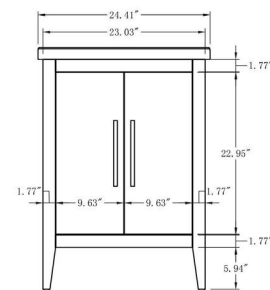

- CVI24

24 Inch Single Sink Bathroom Vanity With Ceramic Top

24"W*18.5"D*34"H

**Mirror, Faucet, & Drain Sold Separately.*

Hardware Available in Matte Black, Polished Chrome & Titanium Gold

Cabinet Available in Driftwood Grey, Grey, Natural Oak, Vintage Green & White