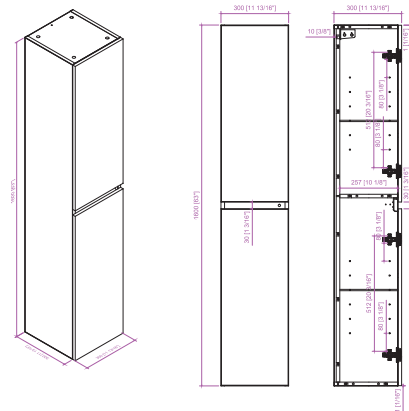

About Product

Bathroom Vanity Set-CVF

- CVF11WL

- CVF11W

- CVF24WL

**Includes sink.
Mirror, Faucet, & Drain Sold Separately.*