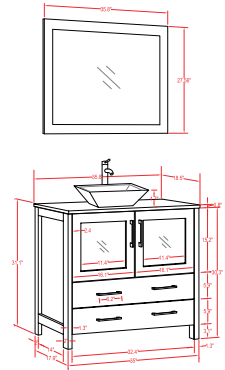

Available in Blue, Espresso, Grey, White, Natural Oak, Vintage Green, Driftwood Gray

- CVC36

36 inch single sink bathroom vanity set

36"W*18.5"D*36"H

**Includes sink and mirror.
Faucet sold seperately.*

Available in Blue, Espresso, Grey, White, Natural Oak, Vintage Green, Driftwood Gray