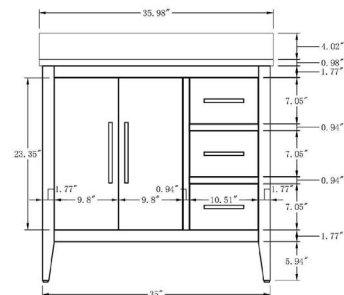

• CVI36

36 Inch Single Sink Bathroom Vanity With Engineered Marble Top

36"W*22"D*38"H

*Mirror, Faucet, & Drain Sold Separately.

Hardware Available in Matte Black, Polished Chrome & Titanium Gold

Cabinet Available in Driftwood Grey, Grey, Natural Oak, Vintage Green & White