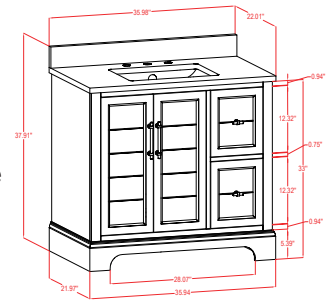

Available in Grey, Vintage Green, White & Vintage spruce blue

• **CVE36**

36" Single Sink Bathroom Vanity with Ceramic Sink & Top

36"W*22"D*38"H

**Includes sink.
Faucet sold seperately.*

Available in Grey, Vintage Green, White & Vintage spruce blue