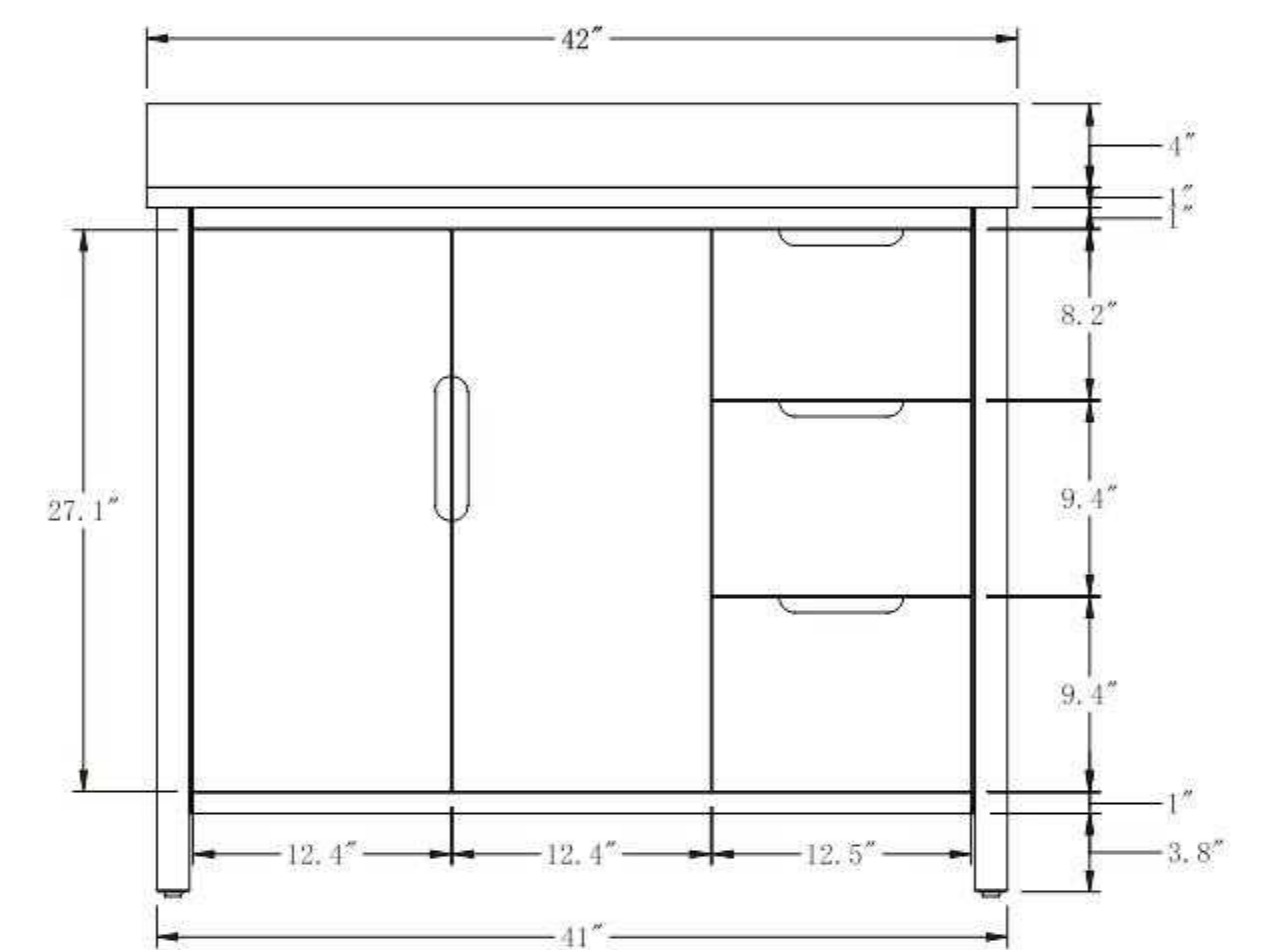

About Product

Bathroom Vanity Set-CVM

- **CVM36-LW-ET**

36 Inch Single Sink Bathroom Vanity With Engineered Marble Top

36" W *22" D*38" H

*Mirror, Faucet, & Drain Sold Separately.

Available color: Tan, Light Wheat

- **CVM42-T-ET**

42 Inch Single Sink Bathroom Vanity With Engineered Marble Top

42" W *22" D*38" H

*Mirror, Faucet, & Drain Sold Separately.

Available color: Tan, Light Wheat

- **CVM42-LW-ET**

42 Inch Single Sink Bathroom Vanity With Engineered Marble Top

42" W *22" D*38" H

*Mirror, Faucet, & Drain Sold Separately.

Available color: Tan, Light Wheat

- **CVM48-T-ET**

48 Inch Single Sink Bathroom Vanity With Engineered Marble Top

48" W *22" D*38" H

*Mirror, Faucet, & Drain Sold Separately.

Available color: Tan, Light Wheat