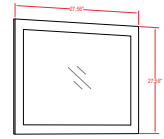

30 inch single sink bathroom vanity set

30"W*18"D*36"H

**Includes sink and mirror.
Faucet sold separately.*

Available in Blue, Espresso, Grey, White, Natural Oak, Vintage Green, Driftwood Gray