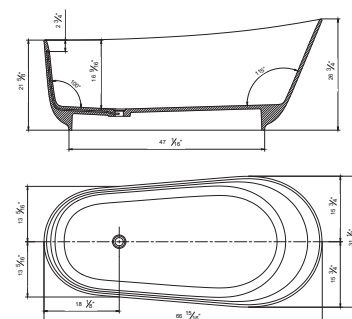

**With overflow and pop-up drain.
White matte finish.
UPC Certified.*

- **BS112M**

Freestanding solid surface resin matte bathtub

66.9" length X 31.5" width X 26.8" height

**With overflow and pop-up drain.
White matte finish.
UPC Certified.*