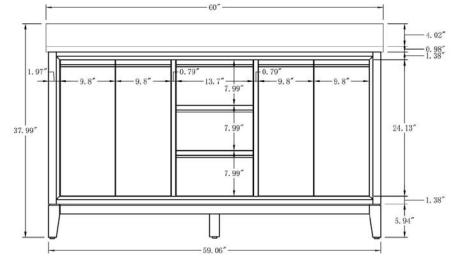

60 Inch Double Sink Bathroom Vanity With Engineered Marble Top

60"W*22"D*38"H

*Mirror, Faucet, & Drain Sold Separately.

Available in Driftwood Grey, Natural Oak, Vintage Green & White