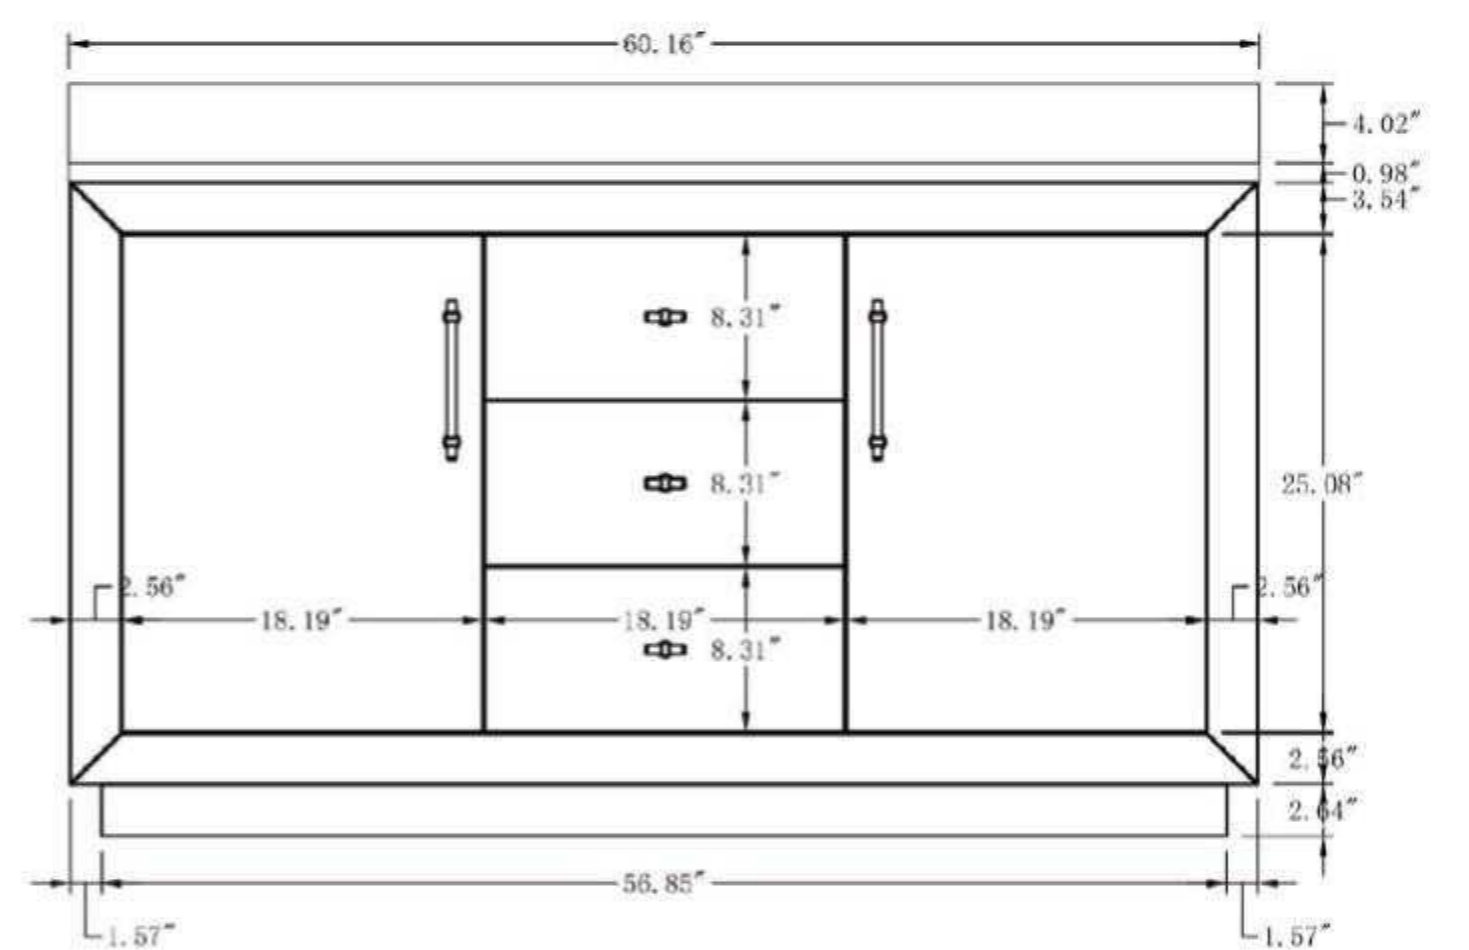

• CVG60S-T-ET

60 Inch Single Sink Bathroom Vanity With Engineered Marble Top

60"W*21.5"D*38"H

*Mirror, Faucet, & Drain Sold Separately.

Available color: Tan, Light Wheat

• CVG60D-LW-ET

60 Inch Double Sink Bathroom Vanity With Engineered Marble Top

60"W*21.5"D*38"H

*Mirror, Faucet, & Drain Sold Separately.

Available color: Tan, Light Wheat

• CVG72D-LW-ET

72 Inch Double Sink Bathroom Vanity With Engineered Marble Top

72"W*21.5"D*38"H

*Mirror, Faucet, & Drain Sold Separately.

Available color: Tan, Light Wheat