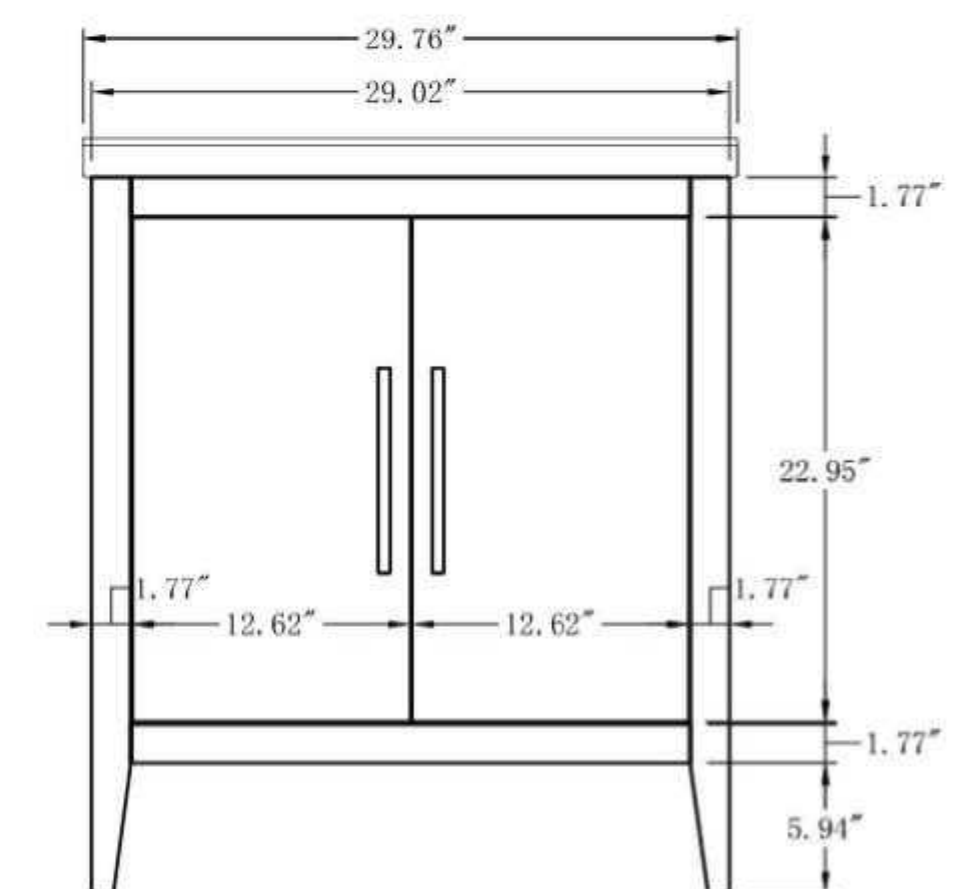

- CVI30

30 Inch Single Sink Bathroom Vanity With Ceramic Top

30"W*18.5"D*34"H

*Mirror, Faucet, & Drain Sold Separately.

Hardware Available in Matte Black, Polished Chrome & Titanium Gold

Cabinet Available in Driftwood Grey, Grey, Natural Oak, Vintage Green & White