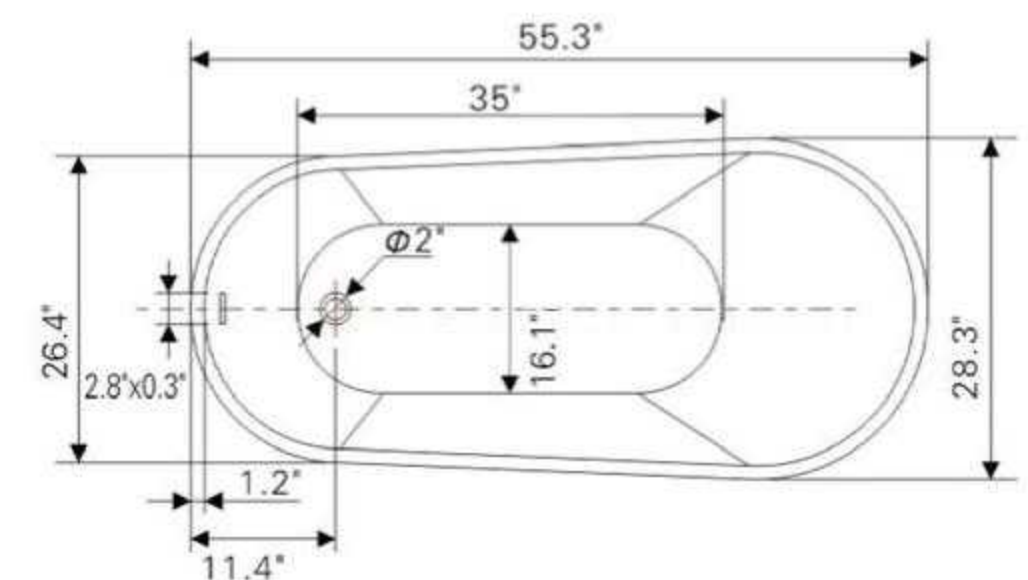

• **B5221**

Freestanding white acrylic bathtub
55.3" length X 28.3" width X 28.7" height

*With overflow and pop-up drain
Includes flexible drain hose.
UPC Certified.

Available in Polished Chrome, Integrated Chrome, Brushed Nickel, Matte Black, Oil-Rubbed Bronze, Pure White, Titanium Gold