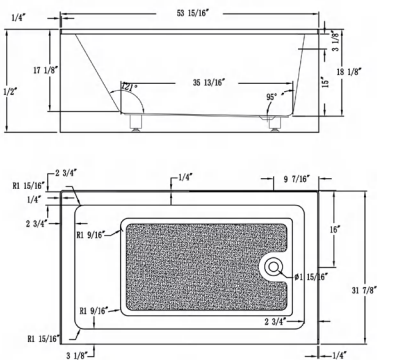

54" length X 32" width X 21.5" height

Available in Brushed Nickel, Matte Black, Polished Chrome, Pure White & Titanium Gold