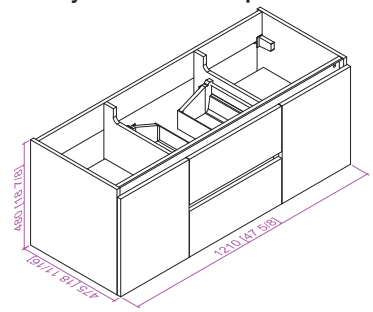

48 Inch LED Lighted Wall Hung Single Sink Bathroom Vanity With Resin Top