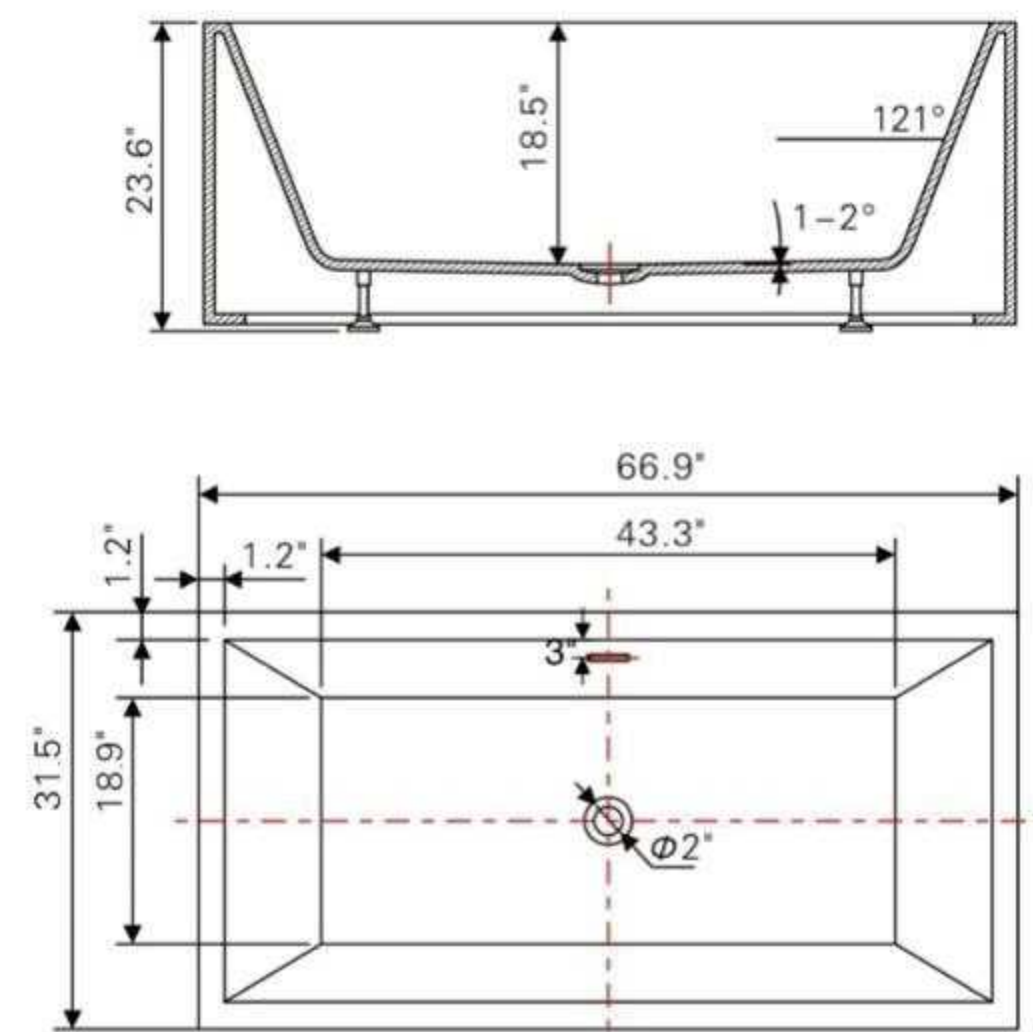

Freestanding white acrylic bathtub

66.9" length X 31.5" width X 23.6" height

**With overflow and pop-up drain
Includes flexible drain hose.
UPC Certified.*

Available in Polished Chrome, Integrated Chrome, Brushed Nickel, Matte Black, Oil-Rubbed Bronze, Pure White, Titanium Gold