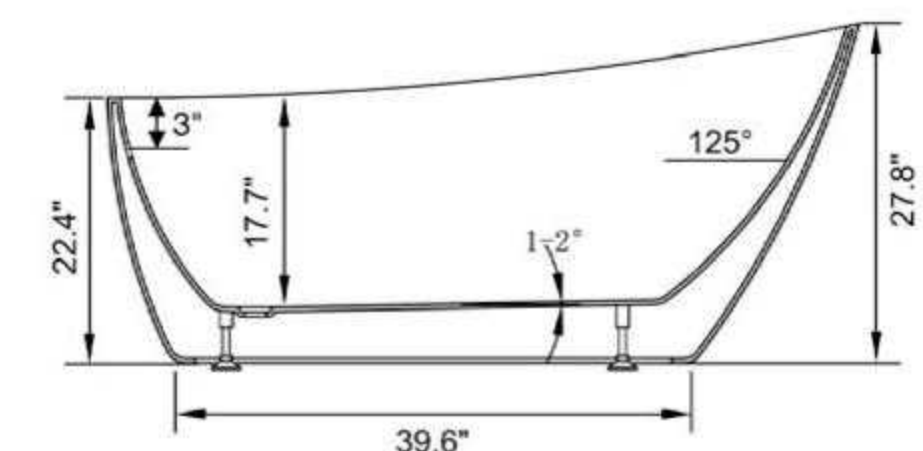

• **B525**

Freestanding white acrylic bathtub
54.1" length X 27.8" width X 27.8" height

*With overflow and pop-up drain
Includes flexible drain hose.
UPC Certified.

Available in Polished Chrome, Integrated Chrome, Brushed Nickel, Matte Black, Oil-Rubbed Bronze, Pure White, Titanium Gold