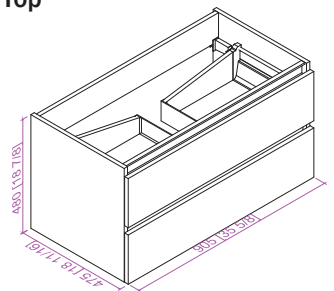

36"W*18.5"D*20"H

**Includes sink.
Mirror, Faucet, & Drain Sold Separately.*

- CVF36W

36 Inch Wall Hung Single Sink Bathroom Vanity With Resin Top

36"W*18.5"D*20"H

**Includes sink.
Mirror, Faucet, & Drain Sold Separately.*