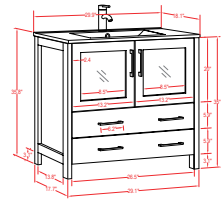

30 inch single sink bathroom vanity set

30"W*18"D*36"H

**Includes sink and mirror.
Faucet sold separately.*

Available in Blue, Espresso, Grey, White, Natural Oak, Vintage Green, Driftwood Gray