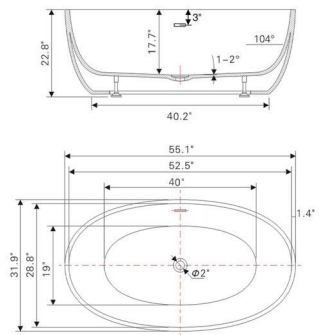

• **B8341**

Freestanding white acrylic bathtub

55.1" length X 31.9" width X 22.8" height

**With overflow and pop-up drain
Includes flexible drain hose.
UPC Certified.*

Available in Polished Chrome, Integrated Chrome, Brushed Nickel, Matte Black, Oil-Rubbed Bronze, Pure White, Titanium Gold