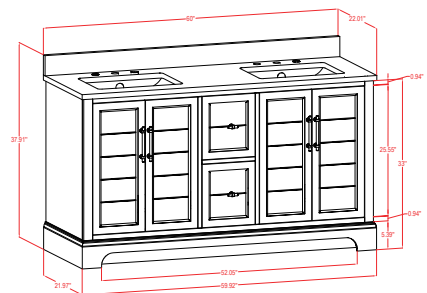

60" Double Sink Bathroom Vanity with Ceramic Sink & Top