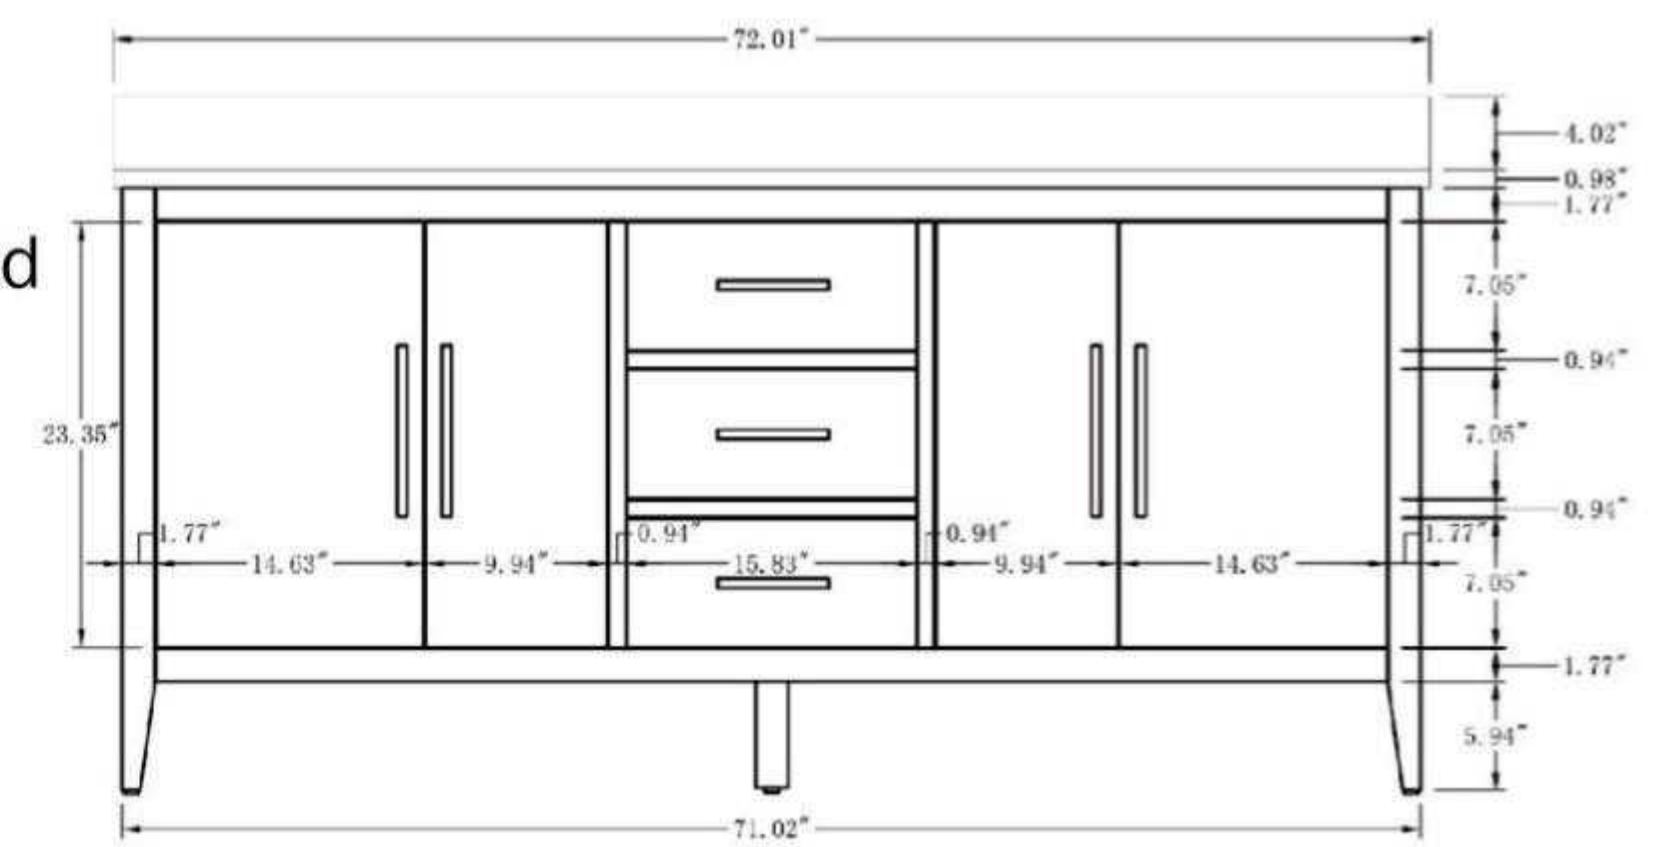

• CVI72D

72 Inch Double Sink Bathroom Vanity With Engineered Marble Top

72"W*22"D*38"H

**Mirror, Faucet, & Drain Sold Separately.*

Hardware Available in Matte Black, Polished Chrome & Titanium Gold

Cabinet Available in Driftwood Grey, Grey, Natural Oak, Vintage Green & White