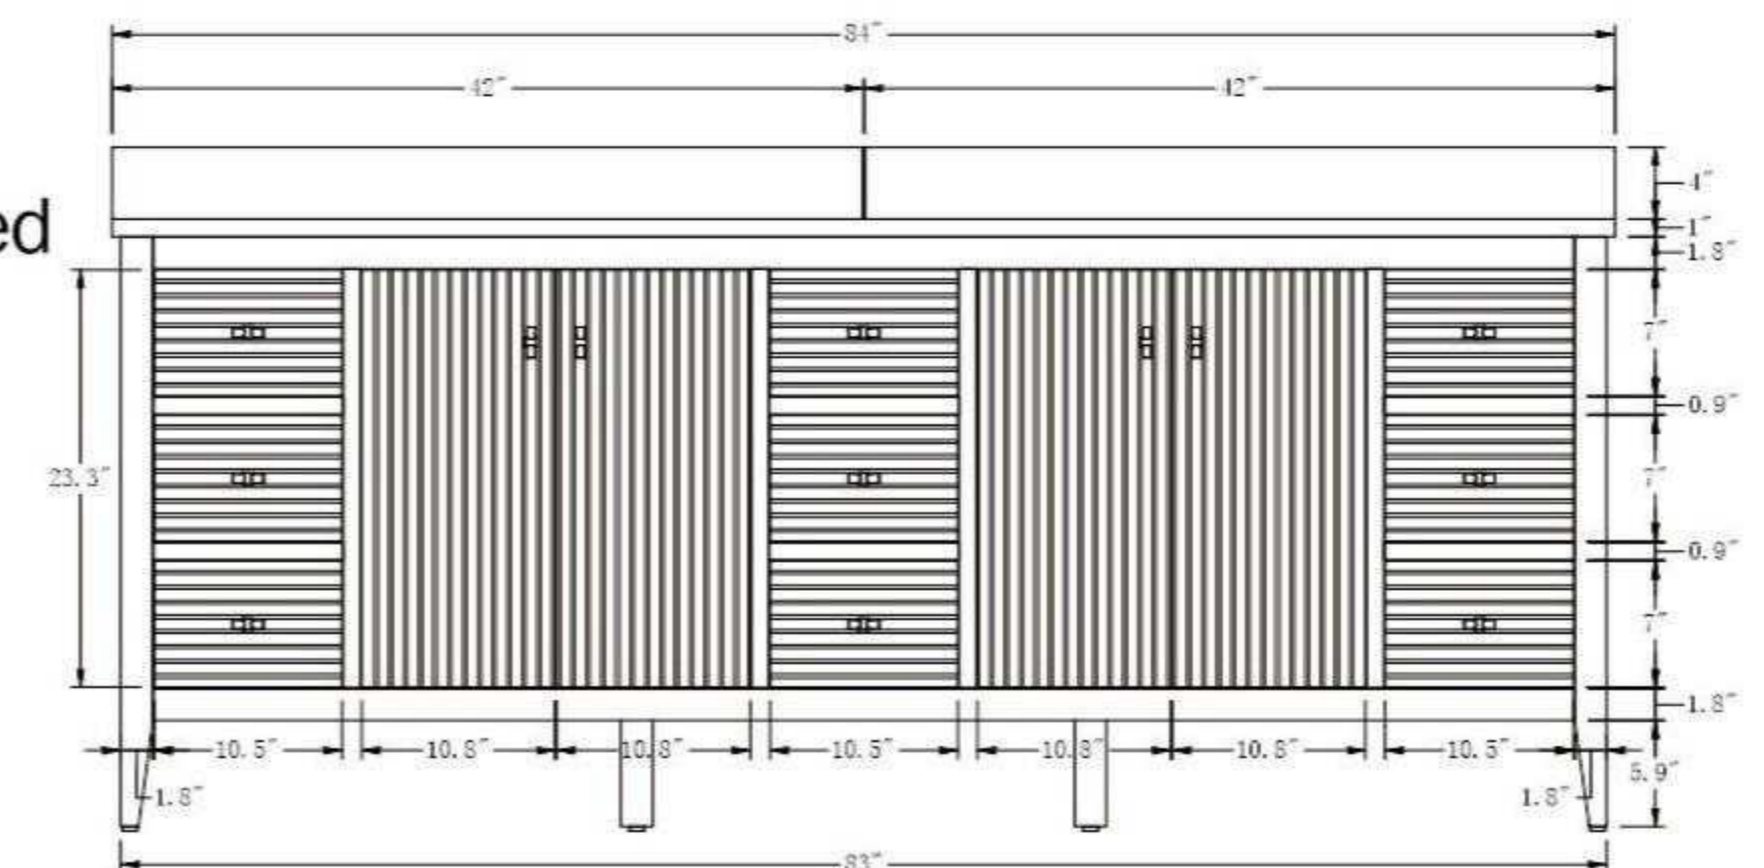

• CVL84D

84 Inch Double Sink Bathroom Vanity With Engineered Marble Top

84"W*22"D*38"H

**Mirror, Faucet, & Drain Sold Separately.*

Hardware Available in Matte Black, Polished Chrome & Titanium Gold

Natural Oak, Vintage Green, Walnut