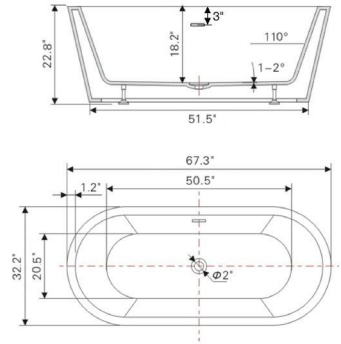

• **B8152**

Freestanding white acrylic bathtub

67.5" length X 32.3" width X 23" height

**With overflow and pop-up drain
Includes flexible drain hose.
UPC Certified.*

Available in Polished Chrome, Integrated Chrome, Brushed Nickel, Matte Black, Oil-Rubbed Bronze, Pure White, Titanium Gold

• **B815N2**

Freestanding white acrylic bathtub

67.3" length X 32.2" width X 22.8" height

**With overflow and pop-up drain
Includes flexible drain hose.
UPC Certified.*

Available in Polished Chrome, Integrated Chrome, Brushed Nickel, Matte Black, Oil-Rubbed Bronze, Pure White, Titanium Gold

• **B8150**

Freestanding white acrylic bathtub

53.9" length X 29.7" width X 23.4" height

**With overflow and pop-up drain
Includes flexible drain hose.
UPC Certified.*

Available in Polished Chrome, Integrated Chrome, Brushed Nickel, Matte Black, Oil-Rubbed Bronze, Pure White, Titanium Gold