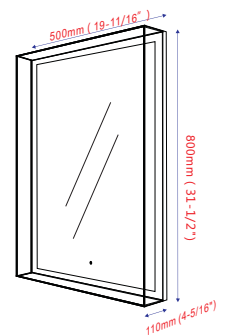

- VA59R

LED bathroom mirror with touch sensor
27.6" height X 47.3" width X 1.2" depth

**5500K blue & white LED.
7 lumen for each LED, each LED 0.7W, total LED 195pcs.*

- VA31

LED bathroom mirror medicine cabinet with rock switch
24.8" height X 19.7" width X 5.9" depth

**5500K LED.
7 lumen for each LED, each LED 0.7W, total LED 60pcs.*

- VA22SS

LED bathroom mirror with touch sensor
31.5" height X 19.7" width X 4.3" depth

** 5500K LED.
7 lumen for each LED, each LED 0.7W, total LED 135pcs.*

- VA23

LED bathroom mirror with touch sensor and 3X Magnifier
31.5" height X 31.5" width X 1.2" depth

**5500K LED.
7 lumen for each LED, each LED 0.7W, total LED 186pcs.*