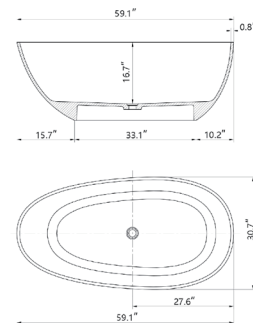

• **BS131-PC**

*With Polished Chrome Pop Up Drain.
UPC Certified.

• **BS132-PC**

*With Polished Chrome Pop Up Drain.
UPC Certified.

• **BS131-PR**

*With Polished Chrome Pop Up Drain.
UPC Certified.

• **BS132-PR**

*With Polished Chrome Pop Up Drain.
UPC Certified.