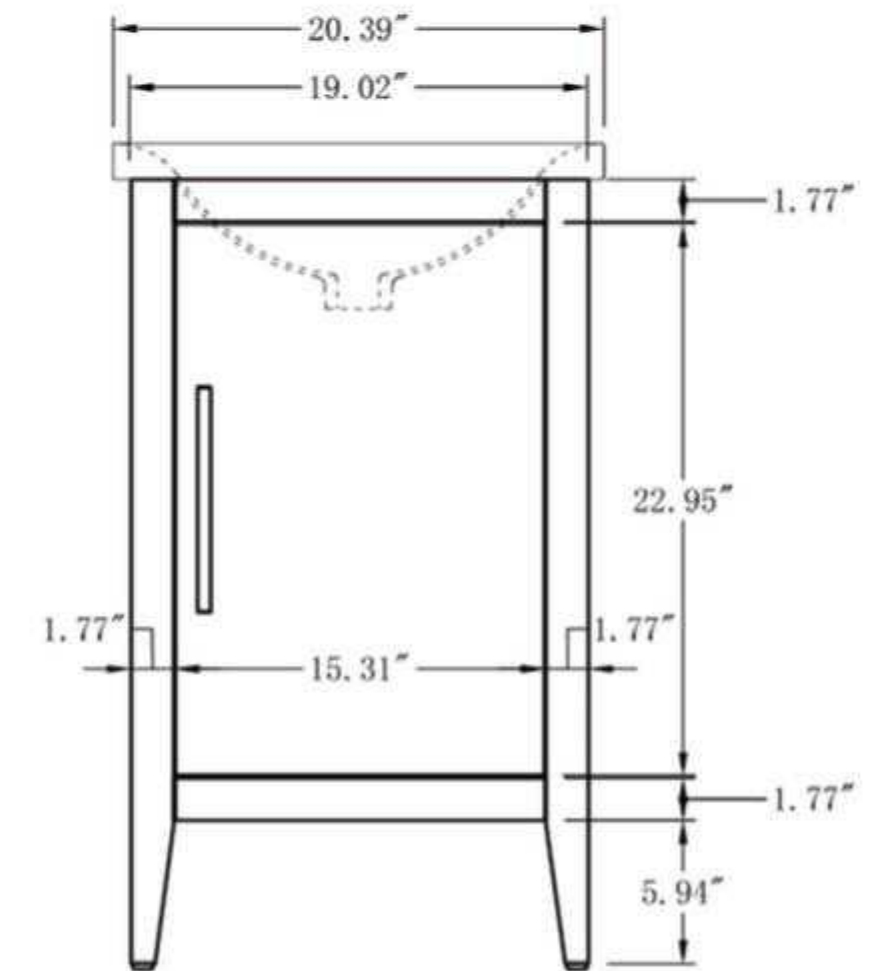

About Product

Bathroom Vanity Set-CVI

- CVI20

20 Inch Single Sink Bathroom Vanity With Ceramic Top

20"W*16"D*34"H

*Mirror, Faucet, & Drain Sold Separately.

Hardware Available in Matte Black, Polished Chrome & Titanium Gold

Cabinet Available in Driftwood Grey, Grey, Natural Oak, Vintage Green & White