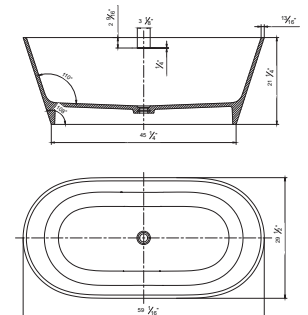

• **BS112G**

**With overflow and pop-up drain.
White matte finish.
UPC Certified.*

• **BS121M**

**With overflow and pop-up drain.
White matte finish.
UPC Certified.*

• **BS122M**

**With overflow and pop-up drain.
White matte finish.
UPC Certified.*

• **BS121G**

Freestanding solid surface resin glossy bathtub
59.1" length X 29.5" width X 21.3" height

**With overflow and pop-up drain.
White glossy finish.
UPC Certified.*