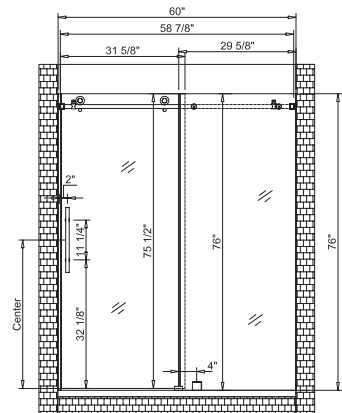

Available in Brushed Nickel, Matte Black, Polished Chrome, Titanium Gold & Brushed Gold