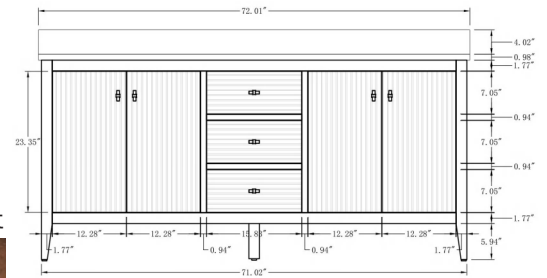

About Product

Acrylic Alcove Skirt Bathtub

• B3011-Left

47.8" length X 32" width X 21.5" height

Available in Brushed Nickel, Matte Black, Polished Chrome, Pure White & Titanium Gold

• B3011-Right

47.8" length X 32" width X 21.5" height