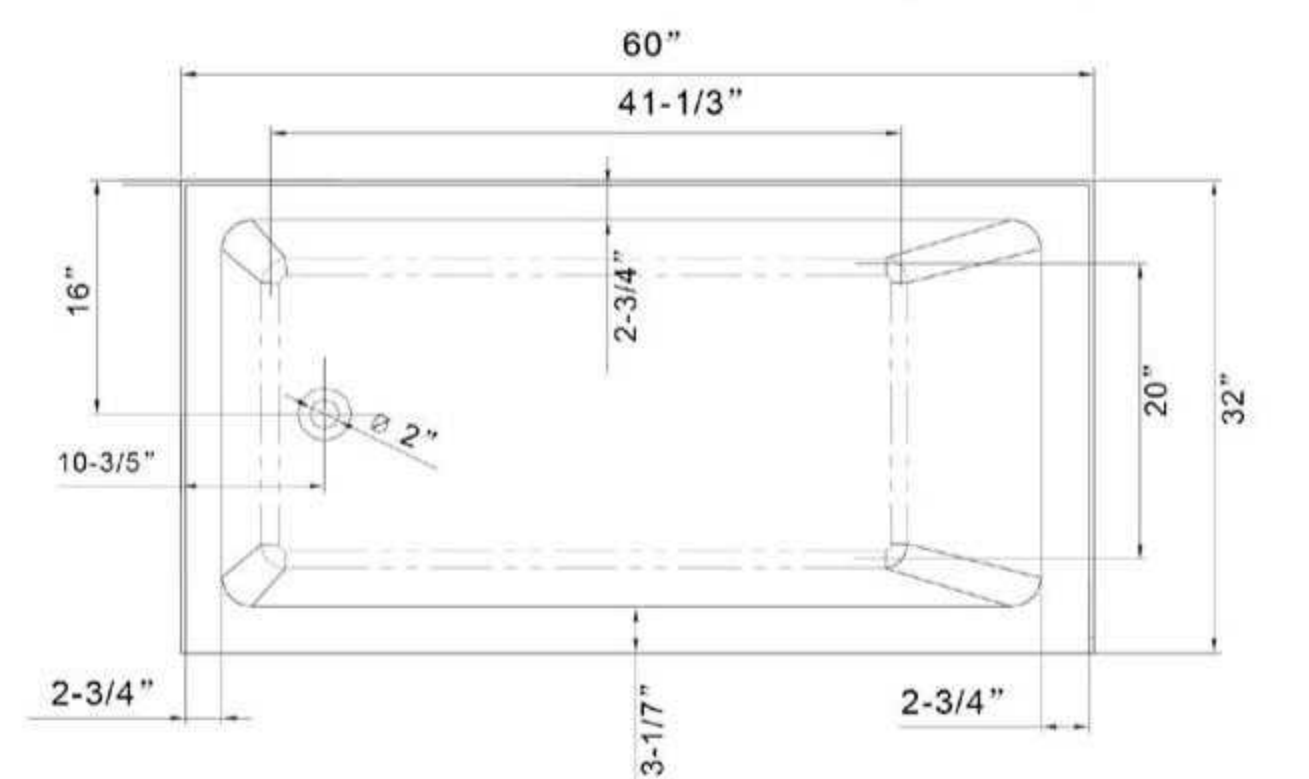

- B3011-Right

47.8" length X 32" width X 21.5" height

Available in Brushed Nickel, Matte Black, Polished Chrome, Pure White & Titanium Gold

- B3012-Left

60" length X 32" width X 21.5" height

Available in Brushed Nickel, Matte Black, Polished Chrome, Pure White & Titanium Gold