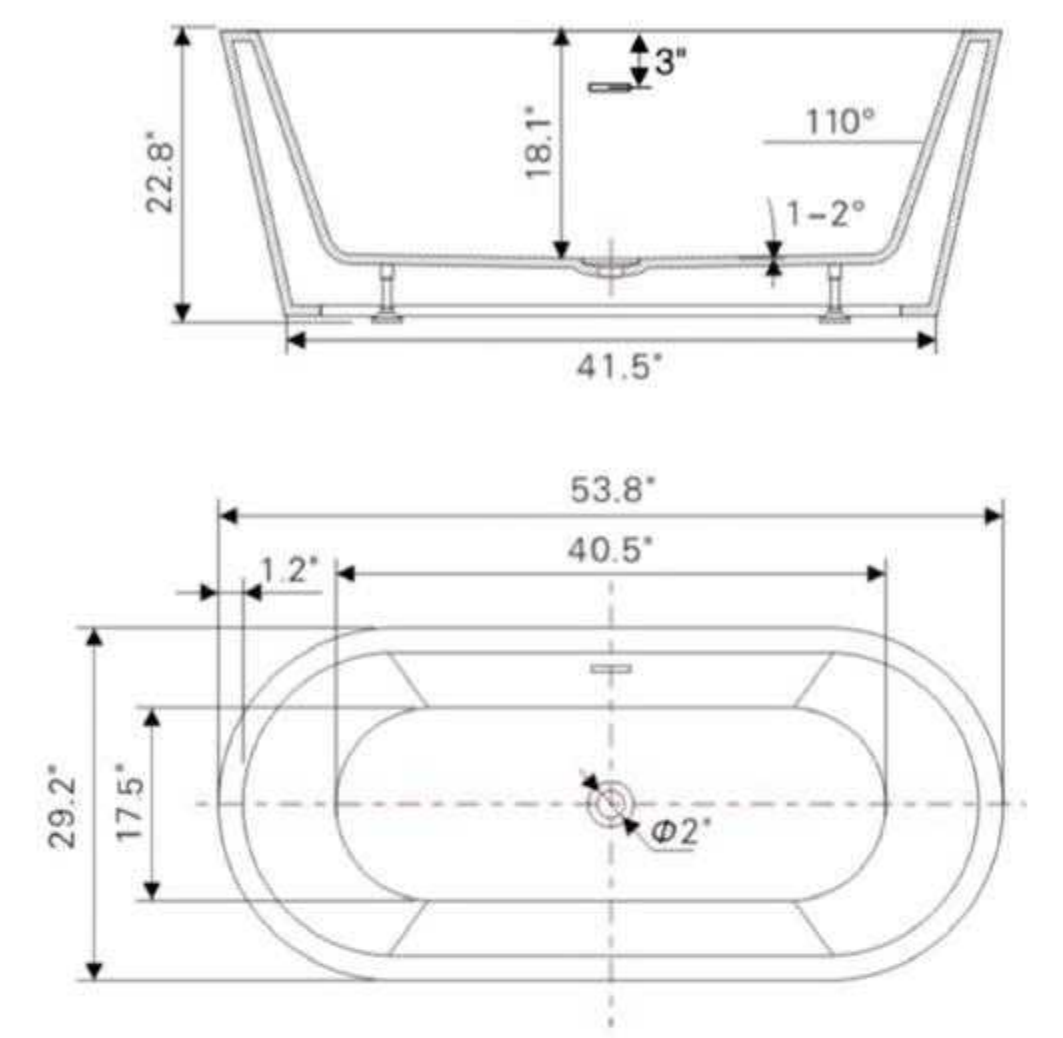

Freestanding white acrylic bathtub
53.8" length X 29.2" width X 22.8" height

*With overflow and pop-up drain
Includes flexible drain hose.
UPC Certified.

Available in Polished Chrome, Integrated Chrome, Brushed Nickel, Matte Black, Oil-Rubbed Bronze, Pure White, Titanium Gold