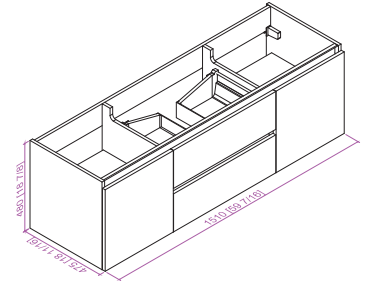

60 Inch Wall Hung Double Sink Bathroom Vanity With Resin Top