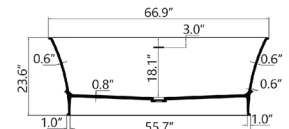

Freestanding solid surface resin glossy bathtub
66.9" length X 31.5" width X 23.6" height