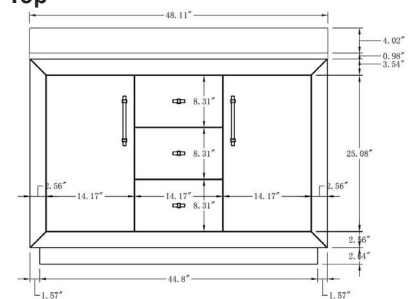

48 Inch Single Sink Bathroom Vanity With Limestone Top

48"W*21.5"D*38"H

*Mirror, Faucet, & Drain Sold Separately.