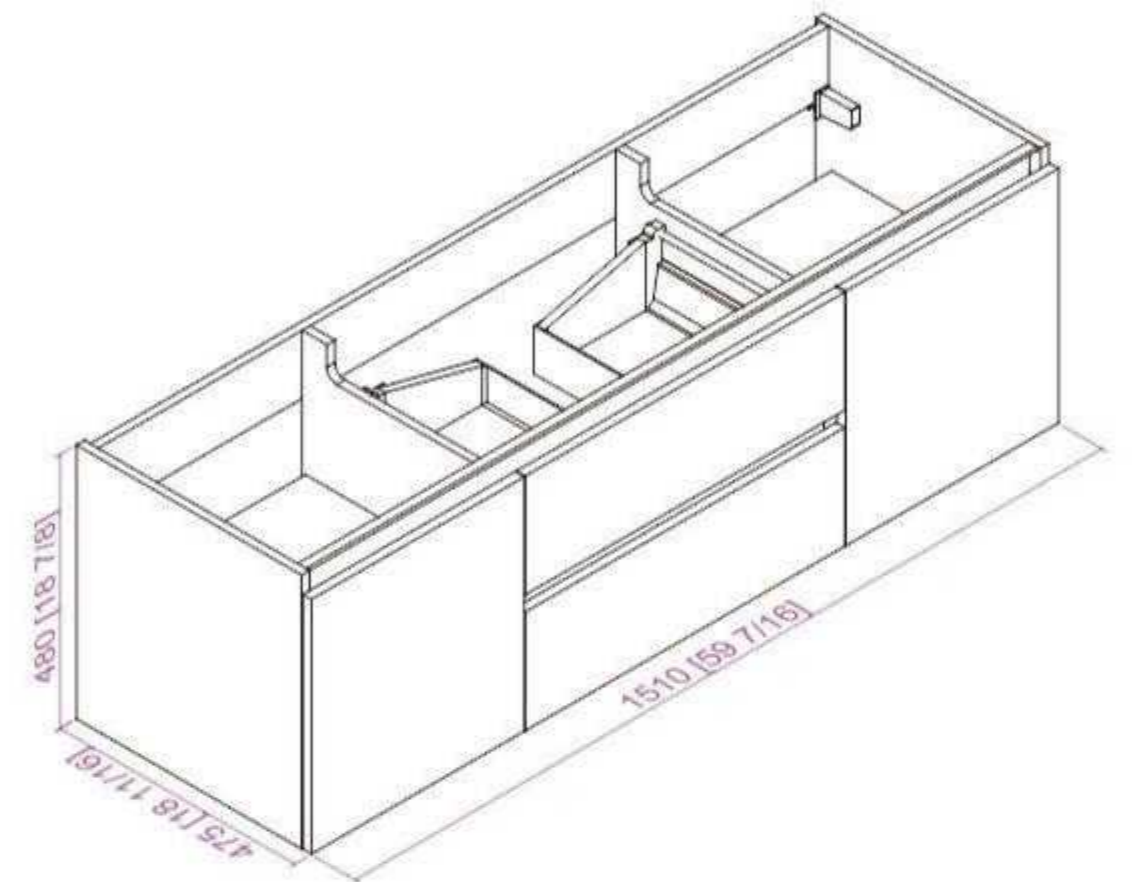

60 Inch Wall Hung Single Sink Bathroom Vanity With Resin Top
60"W*18.5"D*20"H