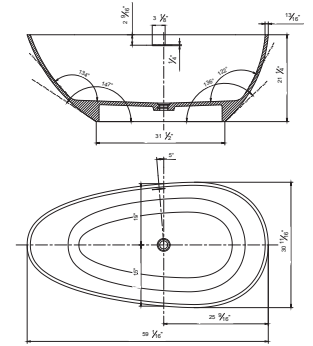

• **BS122G**

Freestanding solid surface resin glossy bathtub
64.9" length X 29.5" width X 21.6" height

*With overflow and pop-up drain.
White glossy finish.
UPC Certified.

• **BS131M**

Freestanding solid surface resin matte bathtub
59.1" length X 30.7" width X 21.3" height

*With overflow and pop-up drain.
White matte finish.
UPC Certified.

• **BS132M**

Freestanding solid surface resin matte bathtub
66.9" length X 33.4" width X 21.6" height

*With overflow and pop-up drain.
White matte finish.
UPC Certified.

• **BS141M**

Freestanding solid surface resin matte bathtub
59.1" length X 29.5" width X 21.6" height

*With overflow and pop-up drain.
White matte finish.
UPC Certified.