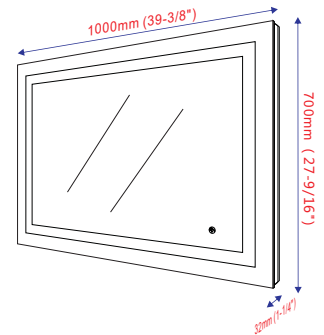

**5500K blue & white LED.
7 lumen for each LED, each LED 0.7W, total LED 369pcs.*