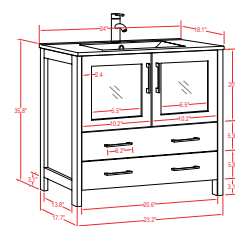

**Includes sink and mirror.
Faucet sold seperately.*

Available in Blue, Espresso, Grey, White, Natural Oak, Vintage Green, Driftwood Gray