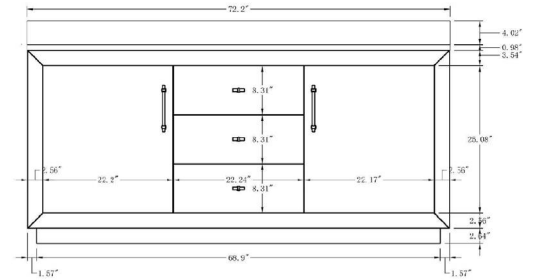

60"W*21.5"D*38"H

**Mirror, Faucet, & Drain Sold Separately.*

- CVG72D-T-BT

72 Inch Double Sink Bathroom Vanity With Limestone Top

72"W*21.5"D*38"H

**Mirror, Faucet, & Drain Sold Separately.*

- CVG72D-T-ET

72 Inch Double Sink Bathroom Vanity With Engineered Marble Top