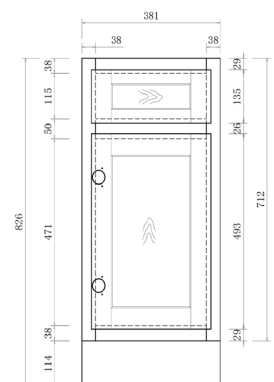

- **CVD12-3**

12 Inch 3 Drawer Vanity Cabinet
12"W*21"D*32.5"H

Available in Blue, Brown, Green, Grey, Silver, & White

- **CVD15-1**

15 Inch 1 Drawer Vanity Cabinet
15"W*21"D*32.5"H

Available in Blue, Brown, Green, Grey, Silver, & White