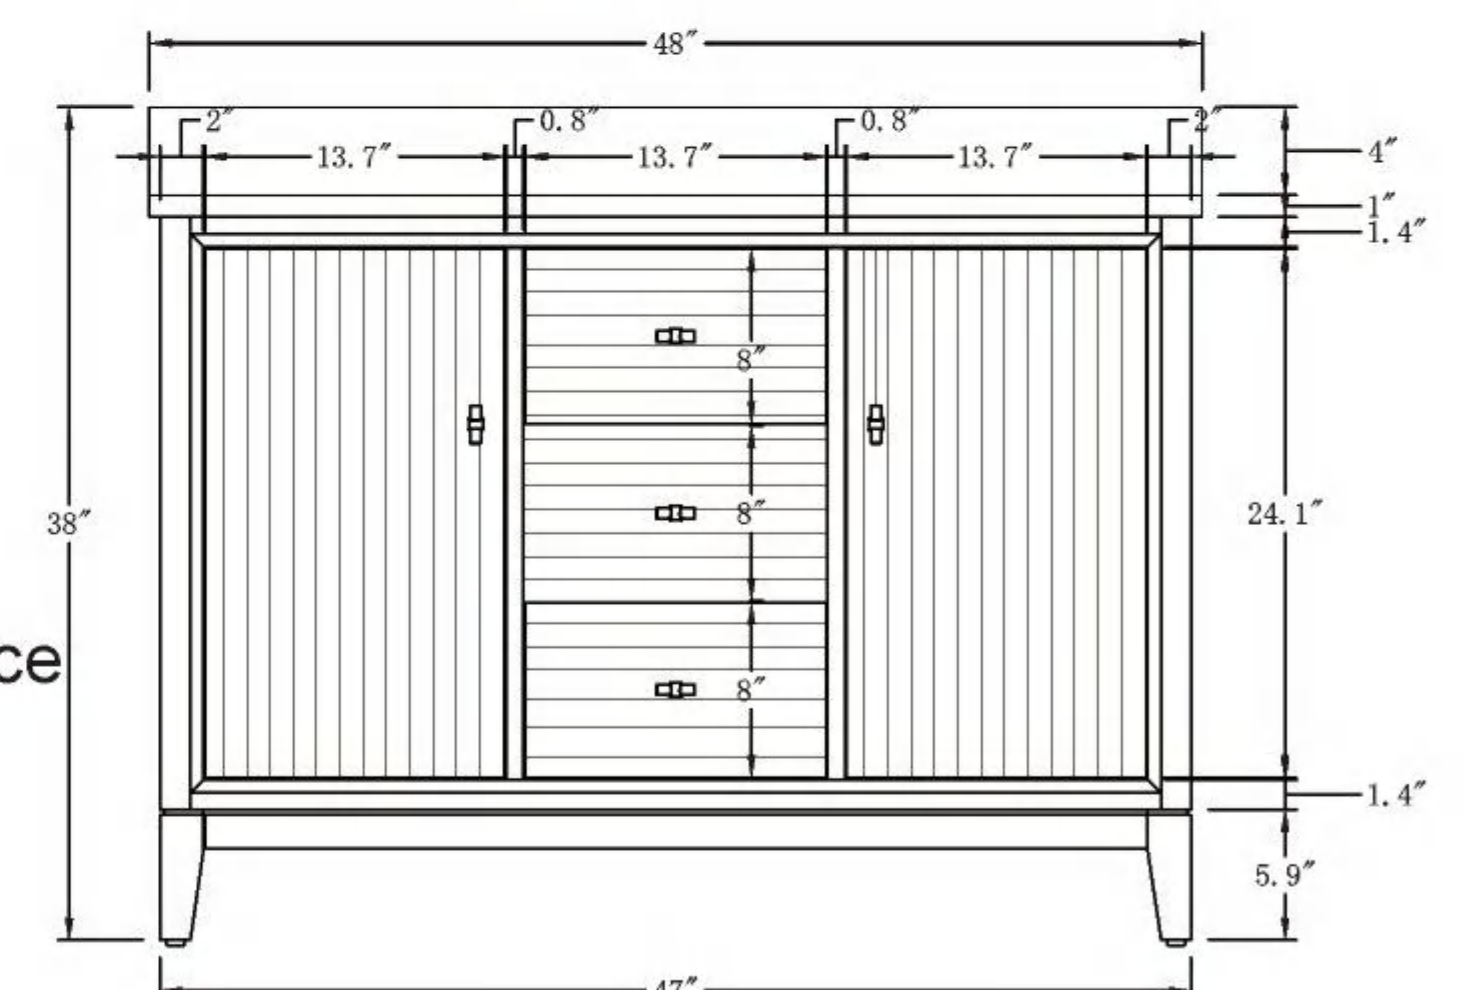

• CVK48

48 Inch Single Sink Bathroom Vanity With Engineered Marble Top

48" W * 22" D * 34" H

**Mirror, Faucet, & Drain Sold Separately.*

Hardware Available in Matte Black, Polished Chrome & Titanium Gold

Available in Driftwood Grey, Nature Oak, Vintage Spruce Blue, White & Walnut