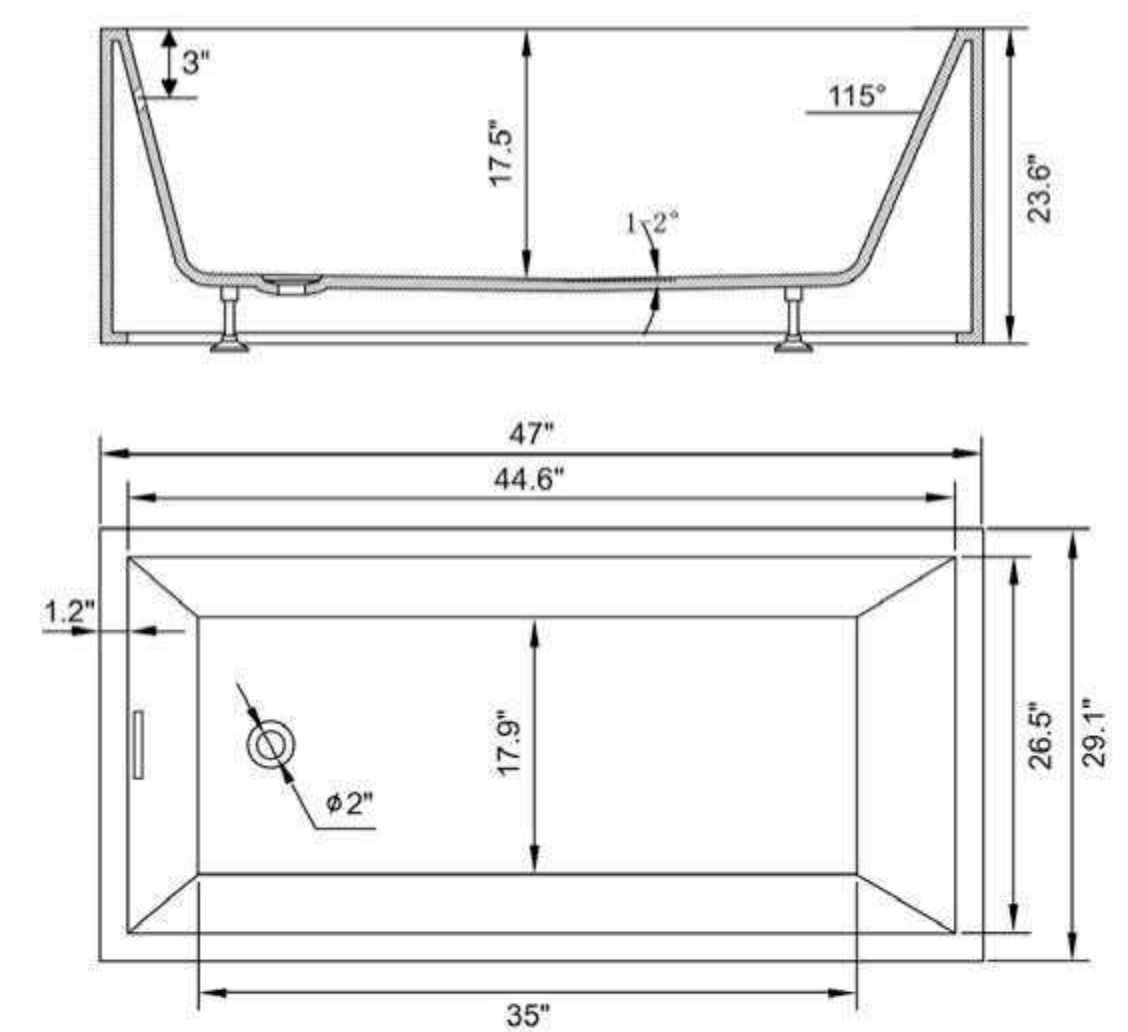

Freestanding white acrylic bathtub
55.1" length X 29.1" width X 23.4" height

*With overflow and pop-up drain
Includes flexible drain hose.
UPC Certified.

Available in Polished Chrome, Integrated Chrome, Brushed Nickel, Matte Black, Oil-Rubbed Bronze, Pure White, Titanium Gold