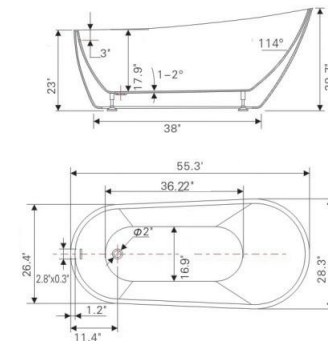

• B525

Freestanding white acrylic bathtub

54.1" length X 27.8" width X 27.8" height

**With overflow and pop-up drain
Includes flexible drain hose.
UPC Certified.*

Available in Polished Chrome, Integrated Chrome, Brushed Nickel, Matte Black, Oil-Rubbed Bronze, Pure White, Titanium Gold

• B531

Freestanding white acrylic bathtub

55.3" length X 28.3" width X 28.7" height

**With overflow and pop-up drain
Includes flexible drain hose.
UPC Certified.*

Available in Polished Chrome, Integrated Chrome, Brushed Nickel, Matte Black, Oil-Rubbed Bronze, Pure White, Titanium Gold