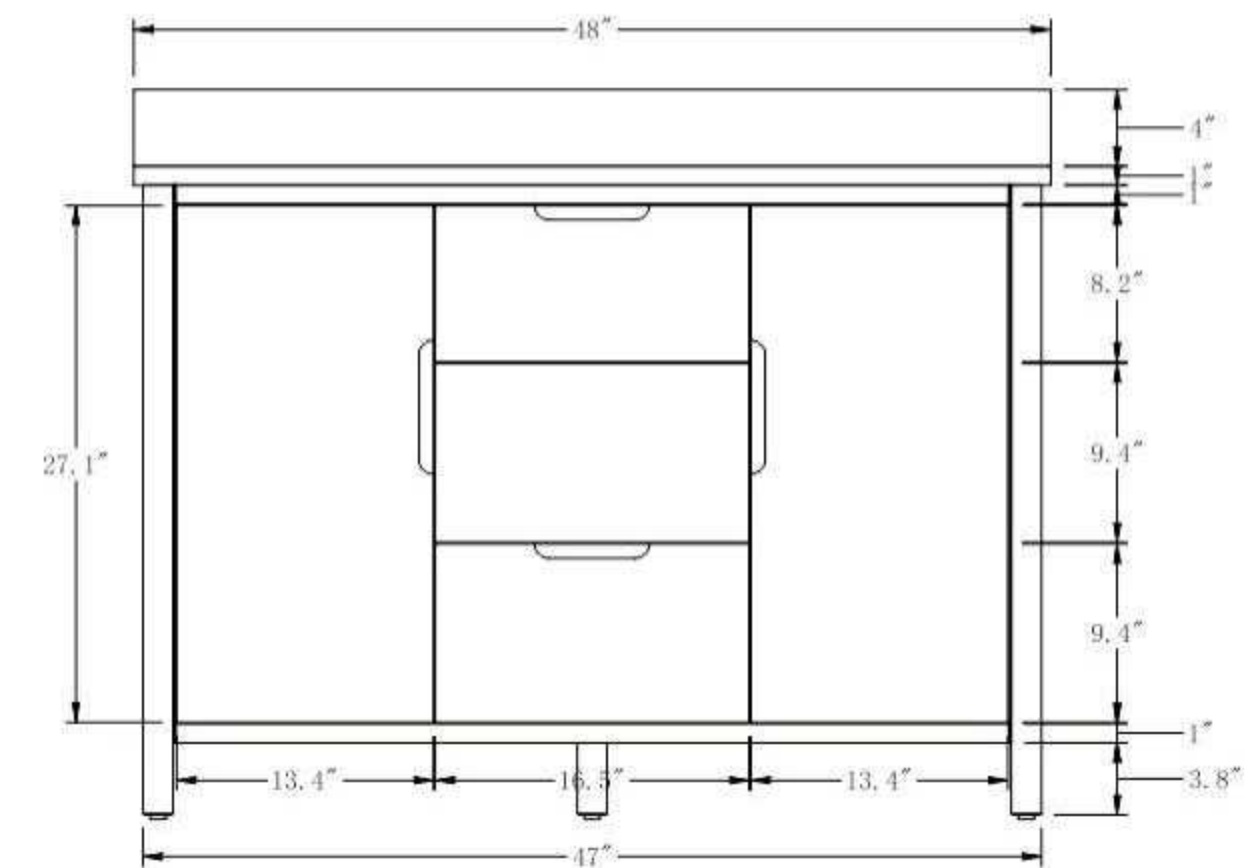

• **CVM48-LW-ET**

48 Inch Single Sink Bathroom Vanity With Engineered Marble Top
48" W *22"D*38" H

*Mirror, Faucet, & Drain Sold Separately.

Available color: Tan, Light Wheat

• **CVM60S-T-ET**

60 Inch Double Sink Bathroom Vanity With Engineered Marble Top
60" W *22"D*38" H

*Mirror, Faucet, & Drain Sold Separately.

Available color: Tan, Light Wheat

• **CVM72D-LW-ET**

72 Inch Double Sink Bathroom Vanity With Engineered Marble Top
72" W *22"D*38" H

*Mirror, Faucet, & Drain Sold Separately.

Available color: Tan, Light Wheat

• **CVM84D-LW-ET**

84 Inch Single Sink Bathroom Vanity With Engineered Marble Top
84" W *22"D*38" H

*Mirror, Faucet, & Drain Sold Separately.

Available color: Tan, Light Wheat