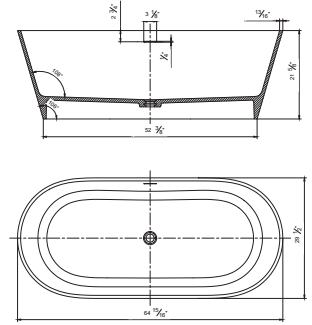

**With overflow and pop-up drain.
 White glossy finish.
 UPC Certified.*

• **BS122G**

**Freestanding solid surface resin glossy bathtub
64.9" length X 29.5" width X 21.6" height**

**With overflow and pop-up drain.
White glossy finish.
UPC Certified.*