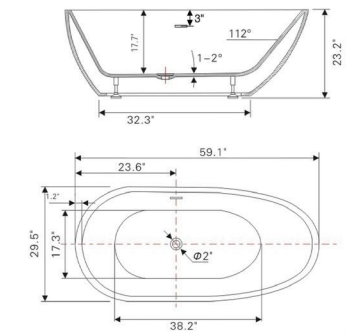

**With overflow and pop-up drain
Includes flexible drain hose.
UPC Certified.*

Available in Polished Chrome, Integrated Chrome, Brushed Nickel, Matte Black, Oil-Rubbed Bronze, Pure White, Titanium Gold