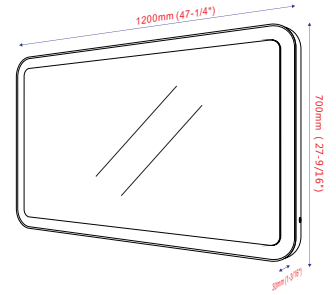

*5500K blue & white LED.
7 lumen for each LED, each LED 0.7W, total LED 195pcs.