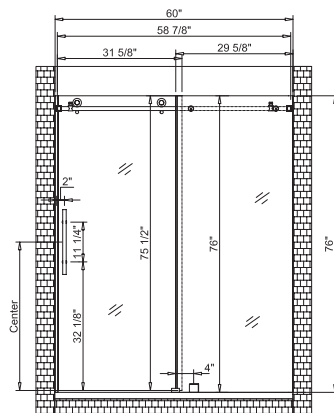

60" X 76" H Soft Closing Single Sliding 8 mm Glass Frameless Shower Door

Available in Brushed Nickel, Matte Black, Polished Chrome, Titanium Gold & Brushed Gold