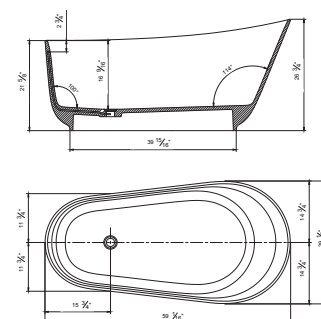

Freestanding solid surface resin glossy bathtub

59.1" length X 29.5" width X 26.8" height

**With overflow and pop-up drain.
White glossy finish.
UPC Certified.*