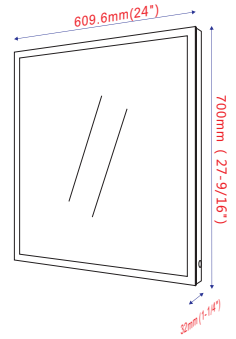

- **VA3D-24**

LED bathroom mirror with touch sensor
27.6" height X 24" width X 1.3" depth

**5500K blue & white LED.
 7 lumen for each LED, each LED 0.7W, total LED 144pcs.*

- **VA3D-30**

LED bathroom mirror with touch sensor
27.6" height X 30" width X 1.3" depth