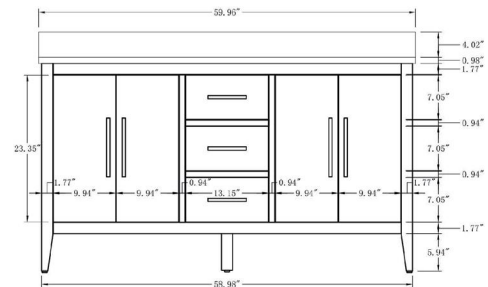

• CVI60D

60 Inch Double Sink Bathroom Vanity With Engineered Marble Top

60"W*22"D*38"H

**Mirror, Faucet, & Drain Sold Separately.*

Hardware Available in Matte Black, Brushed Nickel & Golden Brushed

Cabinet Available in Driftwood Grey, Grey, Natural Oak, Vintage Green & White