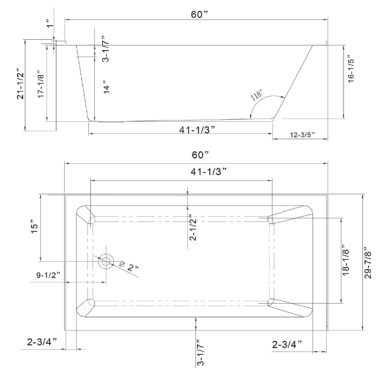

• **B3012-Right**

60" length X 32" width X 21.5" height

Available in Brushed Nickel, Matte Black, Polished Chrome, Pure White & Titanium Gold

• **B301M-Left**

54" length X 32" width X 21.5" height

Available in Brushed Nickel, Matte Black, Polished Chrome, Pure White & Titanium Gold

• **B301M-Right**

54" length X 32" width X 21.5" height

Available in Brushed Nickel, Matte Black, Polished Chrome, Pure White & Titanium Gold

• **B3022-Left**

60" length X 30" width X 21.5" height

Available in Brushed Nickel, Matte Black, Polished Chrome, Pure White & Titanium Gold