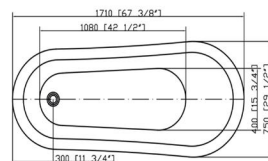

• B9062

Freestanding white acrylic bathtub
66.8" length X 31.5" width X 22.8" height

*With overflow and pop-up drain
Includes flexible drain hose.
UPC Certified.

Available in Polished Chrome, Integrated Chrome, Brushed Nickel, Matte Black, Oil-Rubbed Bronze, Pure White, Titanium Gold

• B9091

Freestanding white acrylic bathtub
59" length X 29.5" width X 22.8" height

*With overflow and pop-up drain
Includes flexible drain hose.
UPC Certified.

• B9102

Freestanding white acrylic bathtub
67.3" length X 29.5" width X 30.8" height

*With overflow and pop-up drain
Includes flexible drain hose.
UPC Certified.