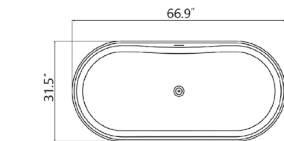

**With overflow and Polished Chrome Pop Up Drain.
UPC Certified.*

• **BS202M**

Freestanding solid surface resin matte bathtub
66.9" length X 31.5" width X 23.6" height

**With overflow and Polished Chrome Pop Up Drain.
UPC Certified.*