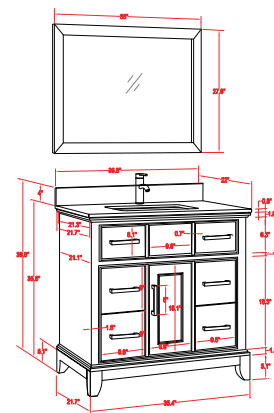

About Product

Bathroom Vanity Set-CVA

- CVA24

24 inch single sink bathroom vanity set

24"W*22"D*40"H

**Includes sink and mirror.
Faucet sold separately.*

Available in Espresso, Grey & White

- CVA30

30 inch single sink bathroom vanity set

30"W*22"D*40"H

**Includes sink and mirror.
Faucet sold separately.*

Available in Espresso, Grey & White

- CVA36

36 inch single sink bathroom vanity set

36"W*22"D*40"H

**Includes sink and mirror.
Faucet sold separately.*

Available in Espresso, Grey & White