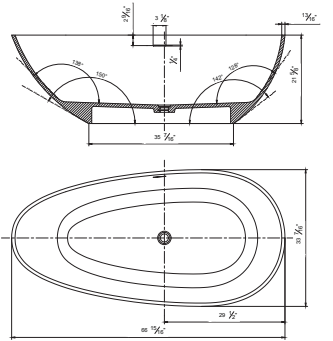

• **BS122G**

**Freestanding solid surface resin glossy bathtub
64.9" length X 29.5" width X 21.6" height**

**With overflow and pop-up drain.
White glossy finish.
UPC Certified.*

• **BS131M**

**Freestanding solid surface resin matte bathtub
59.1" length X 30.7" width X 21.3" height**

**With overflow and pop-up drain.
White matte finish.
UPC Certified.*

• **BS132M**

**Freestanding solid surface resin matte bathtub
66.9" length X 33.4" width X 21.6" height**

**With overflow and pop-up drain.
White matte finish.
UPC Certified.*

• **BS141M**

**Freestanding solid surface resin matte bathtub
59.1" length X 29.5" width X 21.6" height**

**With overflow and pop-up drain.
White matte finish.
UPC Certified.*