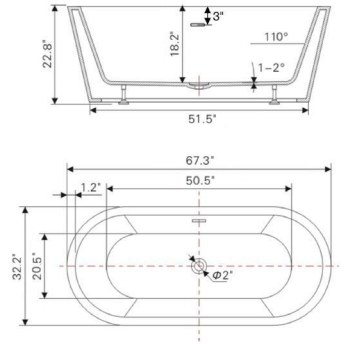

• **B815N2**

Freestanding white acrylic bathtub

67.3" length X 32.2" width X 22.8" height

**With overflow and pop-up drain
Includes flexible drain hose.
UPC Certified.*

Available in Polished Chrome, Integrated Chrome, Brushed Nickel, Matte Black, Oil-Rubbed Bronze, Pure White, Titanium Gold