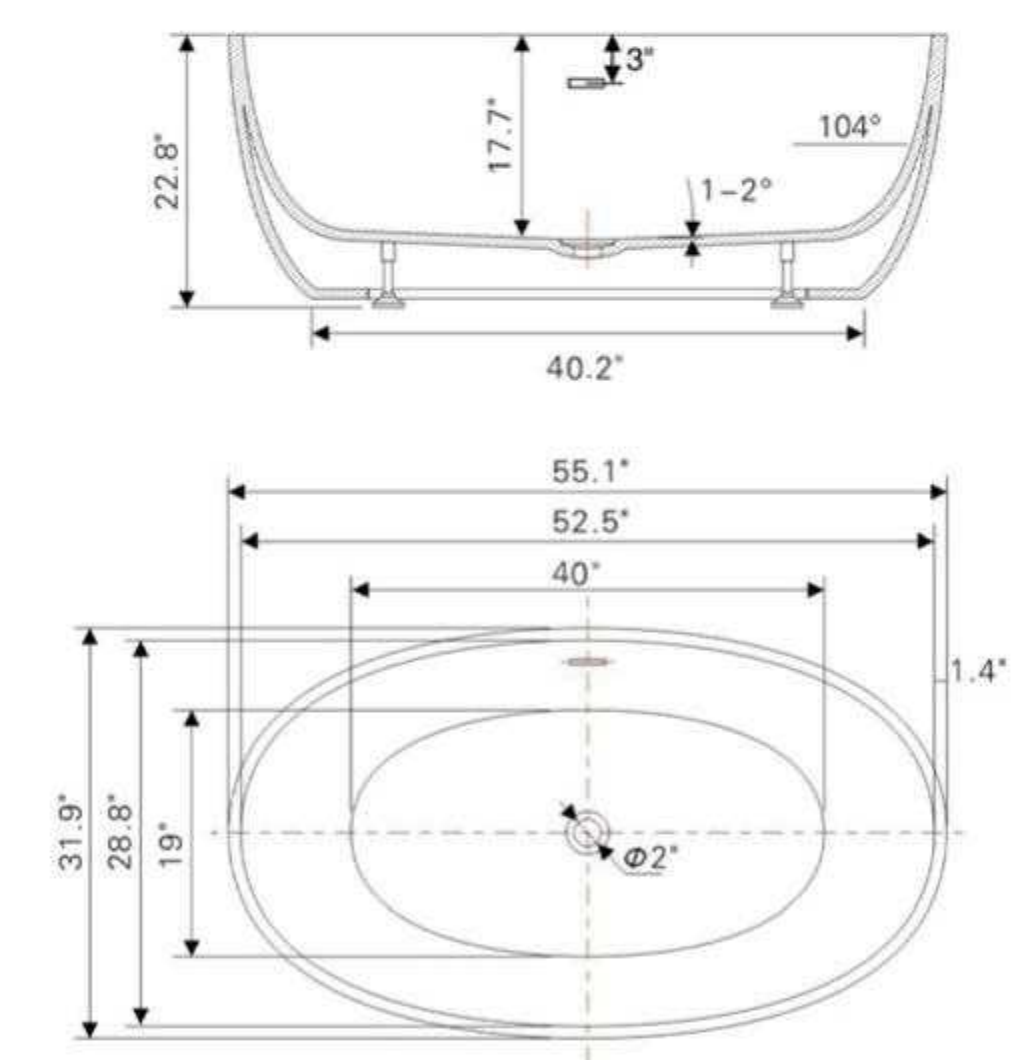

Freestanding white acrylic bathtub
55.1" length X 31.9" width X 22.8" height

*With overflow and pop-up drain
Includes flexible drain hose.
UPC Certified.

Available in Polished Chrome, Integrated Chrome, Brushed Nickel, Matte Black, Oil-Rubbed Bronze, Pure White, Titanium Gold