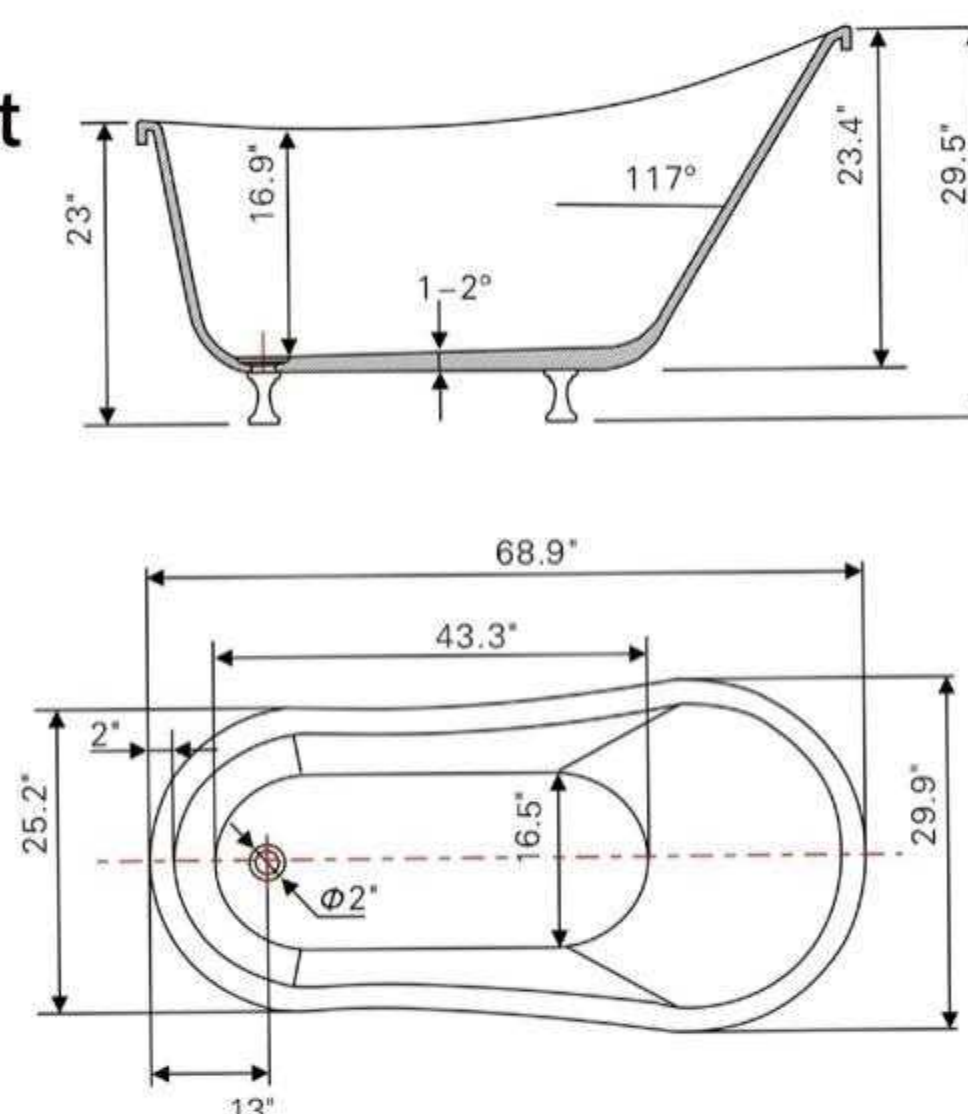

• B3022-Right

60" length X 30" width X 21.5" height

Available in Brushed Nickel, Matte Black, Polished Chrome, Pure White & Titanium Gold

• B3031L/R+BSW01

60" length X 32" width X 80" height

• BSB01+BSW02

60" length X 32" width X 80" height

About Product

Freestanding Acrylic Bathtub

- B3102

Freestanding claw foot white acrylic bathtub

68.9" length X 29.9" width X 29.5" height

*With polished chrome pop-up drain.
Includes flexible drain hose.
UPC Certified.