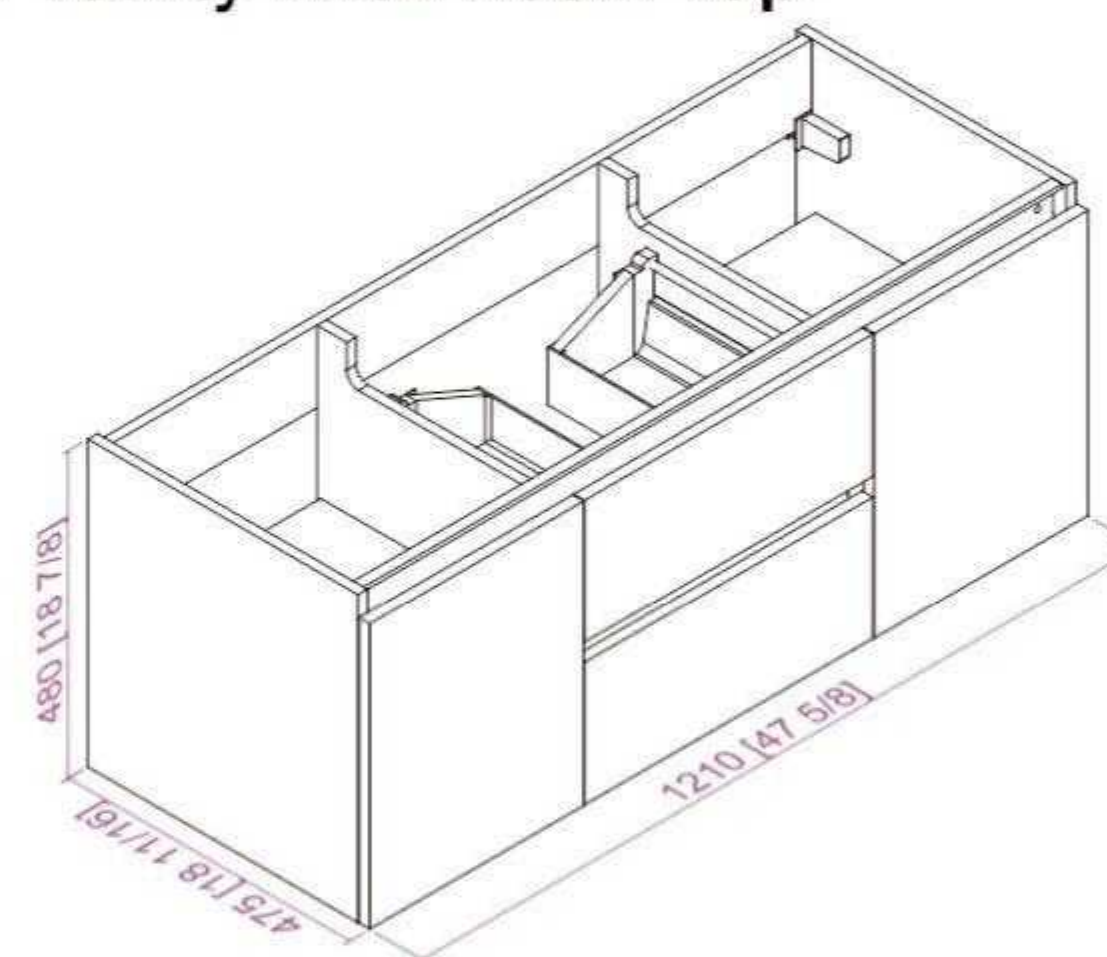

48 Inch LED Lighted Wall Hung Single Sink Bathroom Vanity With Resin Top
48"W*18.5"D*20"H