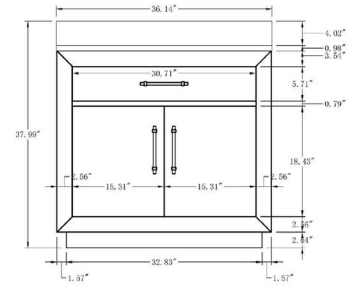

**Mirror, Faucet, & Drain Sold Separately.*

- **CVG36-T-ET**

36 Inch Single Sink Bathroom Vanity With Engineered Marble Top

36"W*21.5"D*38"H

**Mirror, Faucet, & Drain Sold Separately.*

- **CVG42-T-BT**

42 Inch Single Sink Bathroom Vanity With Limestone Top