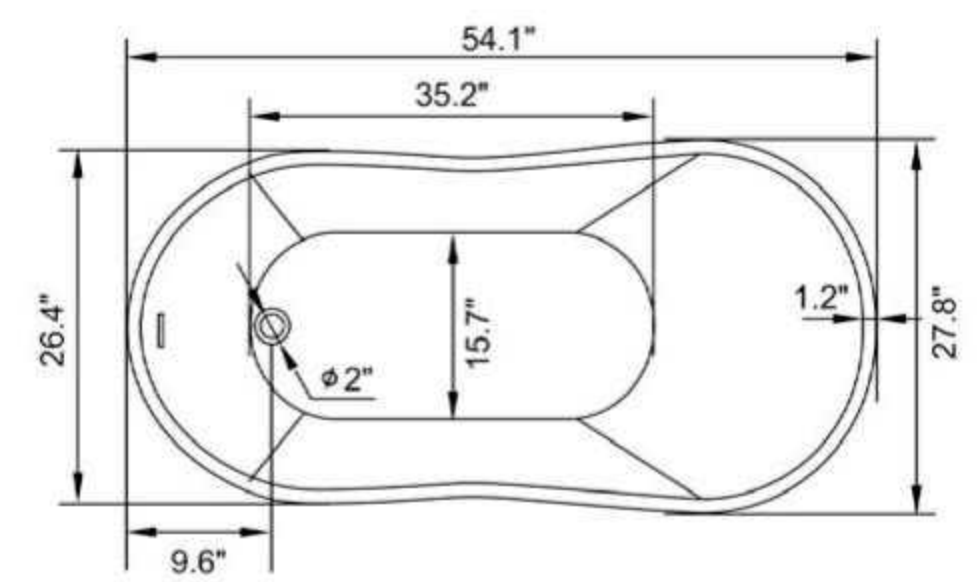

• **B525**

Freestanding white acrylic bathtub
54.1" length X 27.8" width X 27.8" height

*With overflow and pop-up drain
Includes flexible drain hose.
UPC Certified.

Available in Polished Chrome, Integrated Chrome, Brushed Nickel, Matte Black, Oil-Rubbed Bronze, Pure White, Titanium Gold