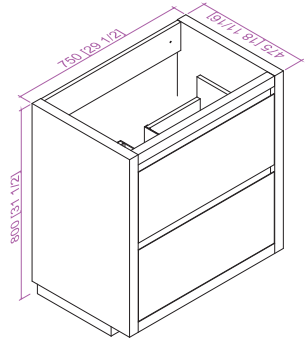

- CVF30WF

30"W*18.5"D*32"H

**Includes sink.
Mirror, Faucet, & Drain Sold Separately.*

- CVF36WL

36"W*18.5"D*20"H

**Includes sink.
Mirror, Faucet, & Drain Sold Separately.*

- CVF36W

36"W*18.5"D*20"H

**Includes sink.
Mirror, Faucet, & Drain Sold Separately.*

- CVF36WF

36"W*18.5"D*32"H

**Includes sink.
Mirror, Faucet, & Drain Sold Separately.*