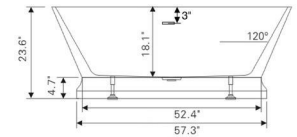

*With overflow and pop-up drain
Includes flexible drain hose.
UPC Certified.

Available in Polished Chrome, Integrated Chrome, Brushed Nickel, Matte Black, Oil-Rubbed Bronze, Pure White, Titanium Gold