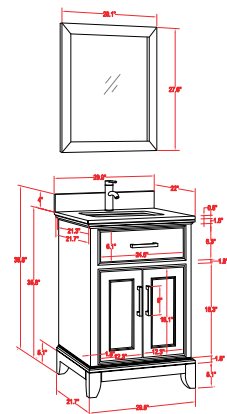

30 inch single sink bathroom vanity set

30"W*22"D*40"H

**Includes sink and mirror.
Faucet sold separately.*

Available in Espresso, Grey & White

- CVA36

36 inch single sink bathroom vanity set

36"W*22"D*40"H