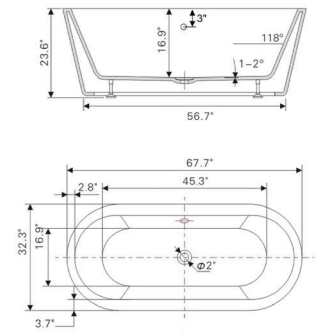

• B809

Freestanding white acrylic bathtub
62.2" length X 29.5" width X 23.2" height

**With polished chrome pop-up drain.*
Includes flexible drain hose.
UPC Certified.

• B8102

Freestanding white acrylic bathtub
59.1" length X 59.1" width X 24" height

*With polished chrome pop-up drain.
Includes flexible drain hose.
UPC Certified.

• B8122

Freestanding white acrylic bathtub
67.7" length X 32.3" width X 23.6" height

*With polished chrome pop-up drain.
Includes flexible drain hose.
UPC Certified.

• B812B2

Freestanding white acrylic bathtub
67.7" length X 32.3" width X 23.6" height

*With polished chrome pop-up drain.
Includes flexible drain hose.
UPC Certified.

• B8121

Freestanding white acrylic bathtub
59.1" length X 29.5" width X 23.6" height