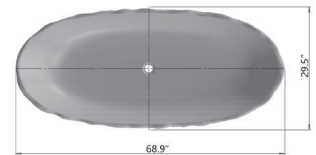

**With Polished Chrome Pop Up Drain.
 UPC Certified.*

- **BS221-PW**

Freestanding solid surface resin bathtub
68.9" length X 29.5" width X 22.8" height

**With Polished Chrome Pop Up Drain.
 UPC Certified.*