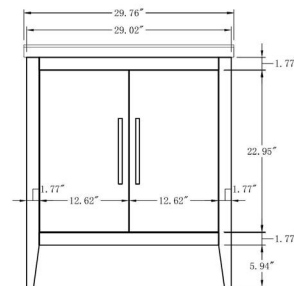

- CVI30

30 Inch Single Sink Bathroom Vanity With Ceramic Top

30"W*18.5"D*34"H

**Mirror, Faucet, & Drain Sold Separately.*

Hardware Available in Matte Black, Polished Chrome & Titanium Gold

Cabinet Available in Driftwood Grey, Grey, Natural Oak, Vintage Green & White