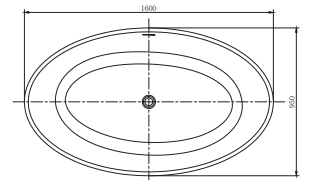

- **BS222-PC**

**With Polished Chrome Pop Up Drain.
UPC Certified.*

- **BS222-PR**

**With Polished Chrome Pop Up Drain.
UPC Certified.*

- **BS221-PW**

**With Polished Chrome Pop Up Drain.
UPC Certified.*

- **BS182M**

Freestanding solid surface resin matte bathtub
63" length X 37.4" width X 23.6" height

**With overflow and Polished Chrome Pop Up Drain.
UPC Certified.*