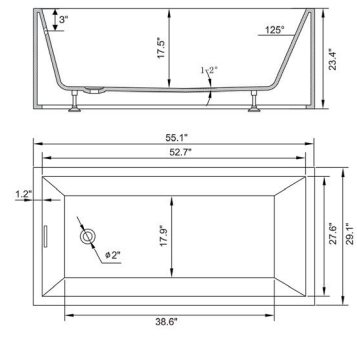

• **B816B0**

Freestanding white acrylic bathtub

55.1" length X 29.1" width X 23.4" height

**With overflow and pop-up drain
Includes flexible drain hose.
UPC Certified.*

Available in Polished Chrome, Integrated Chrome, Brushed Nickel, Matte Black, Oil-Rubbed Bronze, Pure White, Titanium Gold