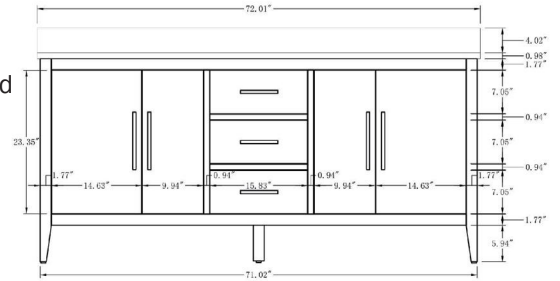

• CVI72D

72 Inch Double Sink Bathroom Vanity With Engineered Marble Top

72"W*22"D*38"H

**Mirror, Faucet, & Drain Sold Separately.*

Hardware Available in Matte Black, Brushed Nickel & Golden Brushed

Cabinet Available in Driftwood Grey, Grey, Natural Oak, Vintage Green & White