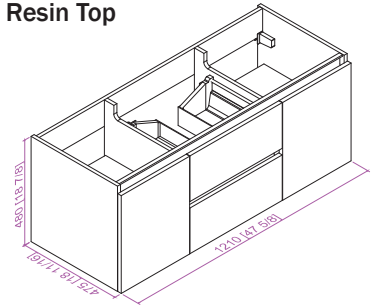

48"W*18.5"D*20"H

**Includes sink.
Mirror, Faucet, & Drain Sold Separately.*

- CVF48W

48 Inch Wall Hung Single Sink Bathroom Vanity With Resin Top

48"W*18.5"D*20"H

**Includes sink.
Mirror, Faucet, & Drain Sold Separately.*