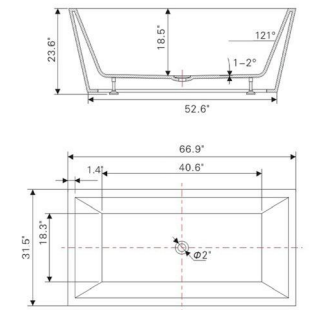

• **B8132**

Freestanding white acrylic bathtub

66.9" length X 31.5" width X 23.6" height

**With overflow and pop-up drain
Includes flexible drain hose.
UPC Certified.*

Available in Polished Chrome, Integrated Chrome, Brushed Nickel, Matte Black, Oil-Rubbed Bronze, Pure White, Titanium Gold