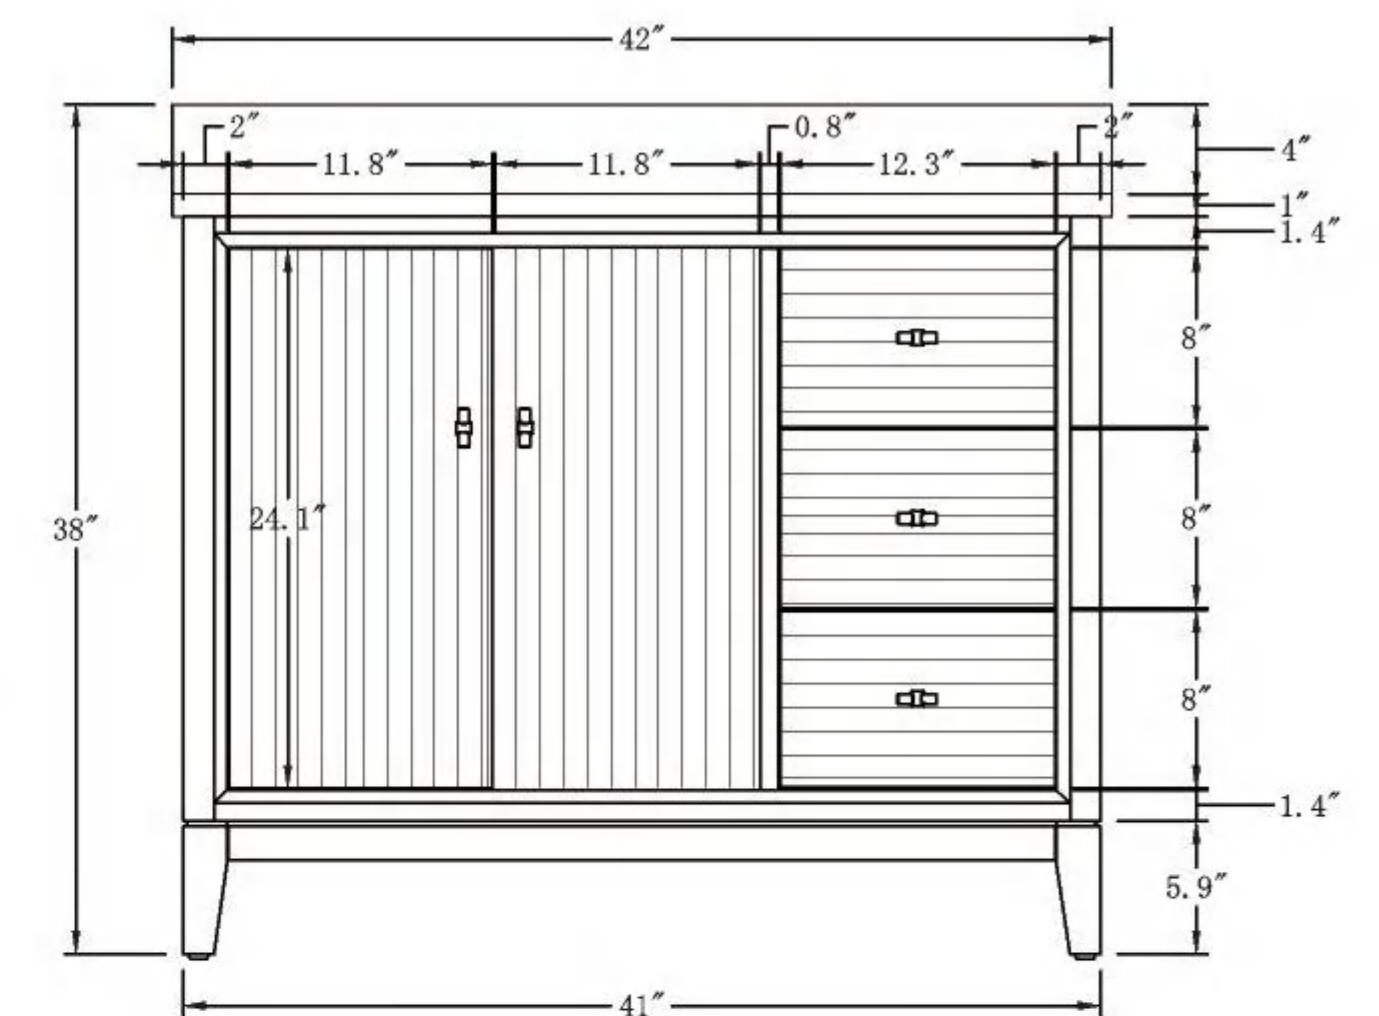

42" W * 22" D * 34" H

**Mirror, Faucet, & Drain Sold Separately.*

Hardware Available in Matte Black, Polished Chrome & Titanium Gold

Available in Driftwood Grey, Nature Oak, Vintage Spruce Blue, White & Walnut