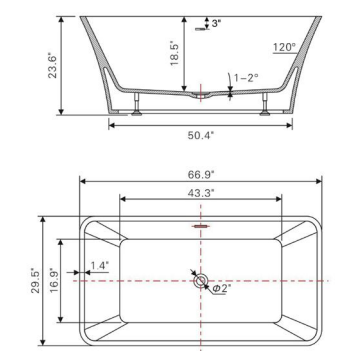

Freestanding white acrylic bathtub
66.9" length X 29.5" width X 23.6" height

*With overflow and pop-up drain
Includes flexible drain hose.
UPC Certified.

Available in Polished Chrome, Integrated Chrome, Brushed Nickel, Matte Black, Oil-Rubbed Bronze, Pure White, Titanium Gold