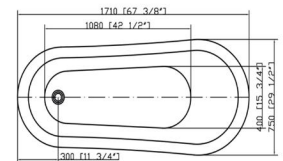

• B9062

Freestanding white acrylic bathtub
66.8" length X 31.5" width X 22.8" height

*With overflow and pop-up drain
Includes flexible drain hose.
UPC Certified.

Available in Polished Chrome, Integrated Chrome, Brushed Nickel, Matte Black, Oil-Rubbed Bronze, Pure White, Titanium Gold

• B9091

Freestanding white acrylic bathtub
59" length X 29.5" width X 22.8" height

*With overflow and pop-up drain
Includes flexible drain hose.
UPC Certified.

• B9102

Freestanding white acrylic bathtub
67.3" length X 29.5" width X 30.8" height

*With overflow and pop-up drain
Includes flexible drain hose.
UPC Certified.