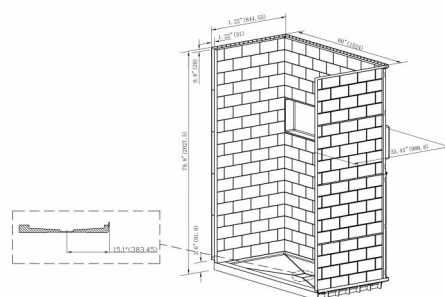

60 in. x 32 in. 4-Piece Direct-to-Stud Alcove Shower Wall Kit With Shower Base Combo in White