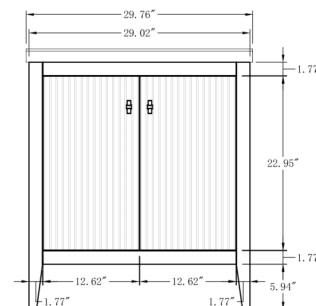

About Product

Bathroom Vanity Set-CVL

- CVL20

20 Inch Single Sink Bathroom Vanity With Ceramic Top

20"W*16"D*34"H

*Mirror, Faucet, & Drain Sold Separately.

Hardware Available in Matte Black, Polished Chrome & Titanium Gold

Cabinet Available in Driftwood Grey, Grey, Natural Oak, Vintage Green, White & Walnut

- CVL24

24 Inch Single Sink Bathroom Vanity With Ceramic Top

24"W*18.5"D*34"H

*Mirror, Faucet, & Drain Sold Separately.

Hardware Available in Matte Black, Polished Chrome & Titanium Gold

Cabinet Available in Driftwood Grey, Grey, Natural Oak, Vintage Green, White & Walnut

- CVL30

30 Inch Single Sink Bathroom Vanity With Ceramic Top

30"W*18.5"D*34"H

*Mirror, Faucet, & Drain Sold Separately.

Hardware Available in Matte Black, Polished Chrome & Titanium Gold

Cabinet Available in Driftwood Grey, Grey, Natural Oak, Vintage Green, White & Walnut