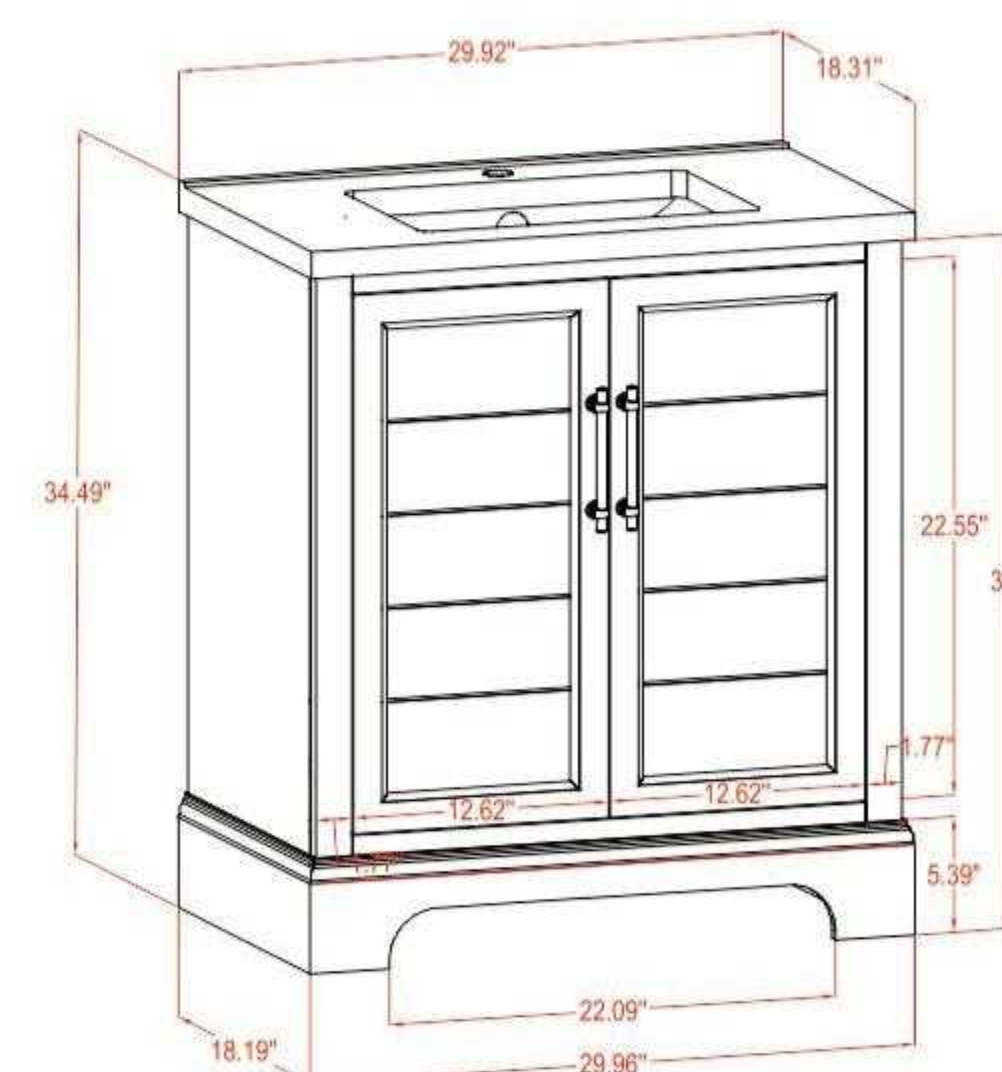

30" Single Sink Bathroom Vanity with Ceramic Sink & Top
30"W*16"D*34.5"H

**Includes sink.
Faucet sold seperately.*

Available in Grey, Vintage Green, White & Vintage Spruce Blue