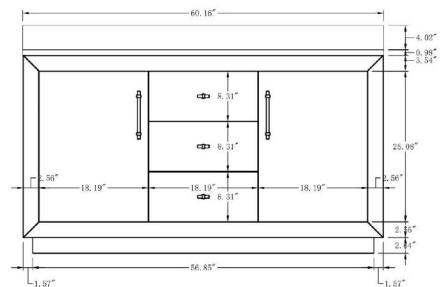

60"W*21.5"D*38"H

**Mirror, Faucet, & Drain Sold Separately.*

- CVG60S-T-BT

60 Inch Single Sink Bathroom Vanity With Limestone Top

60"W*21.5"D*38"H

**Mirror, Faucet, & Drain Sold Separately.*

- CVG60S-T-ET

60 Inch Single Sink Bathroom Vanity With Engineered Marble Top