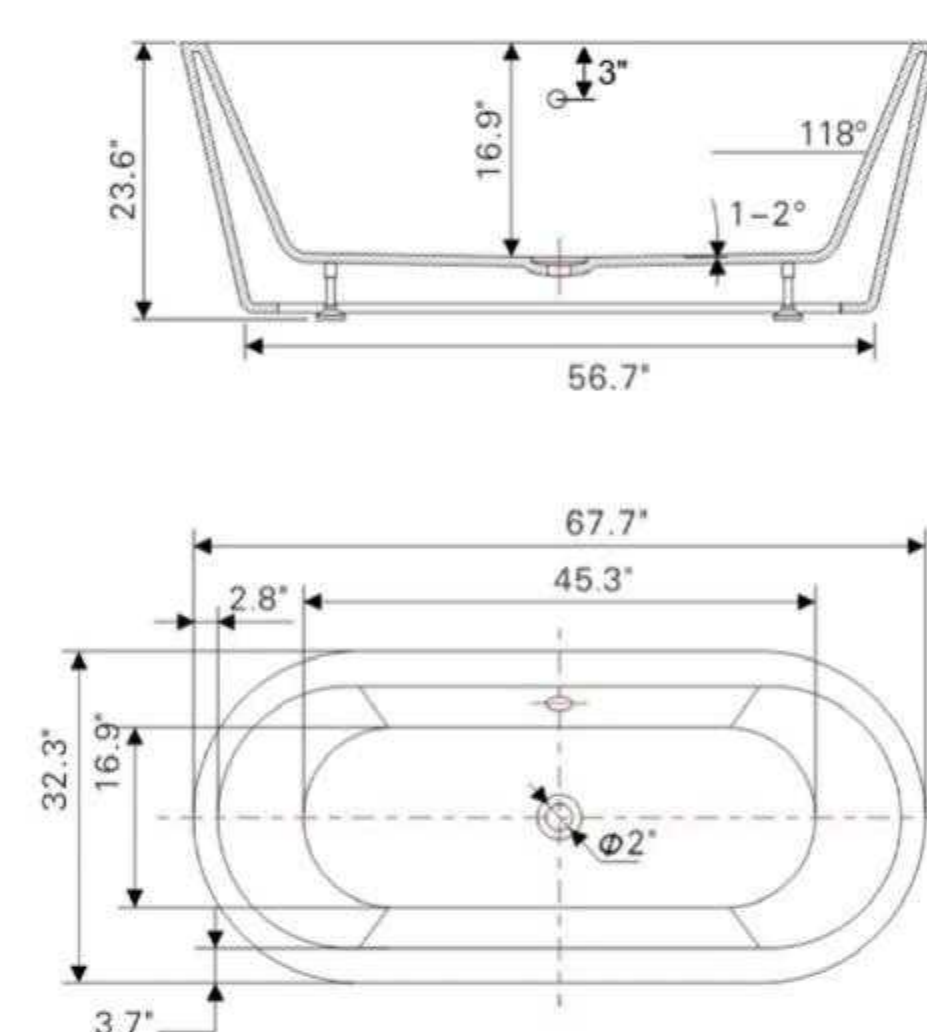

**With polished chrome pop-up drain.
Includes flexible drain hose.
UPC Certified.*

- **B8122**

Freestanding white acrylic bathtub
67.7" length X 32.3" width X 23.6" height

**With polished chrome pop-up drain.
Includes flexible drain hose.
UPC Certified.*