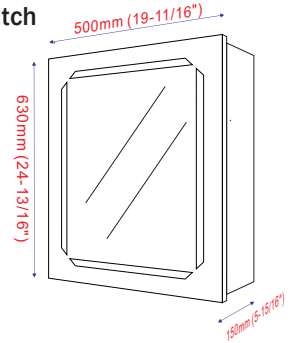

LED bathroom mirror medicine cabinet with rock switch
24.8" height X 19.7" width X 5.9" depth