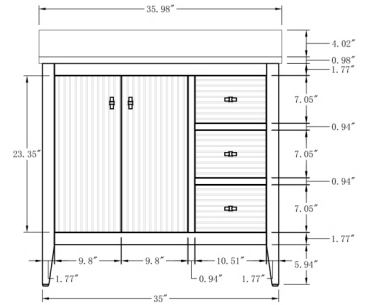

• **CVL36**

36 Inch Single Sink Bathroom Vanity With Engineered Marble Top

36"W*22"D*38"H

*Mirror, Faucet, & Drain Sold Separately.

Hardware Available in Matte Black, Brushed Nickel & Golden Brushed

Cabinet Available in Driftwood Grey, Grey, Natural Oak, Vintage Green, White & Walnut