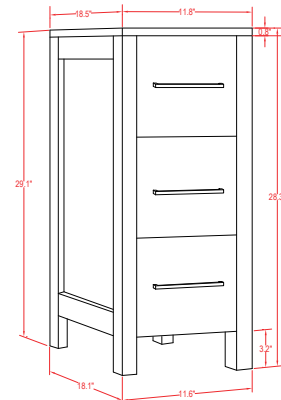

12"W*18.5"D*29"H

Available in Blue, Espresso, Grey, White, Natural Oak, Vintage Green, Driftwood Gray