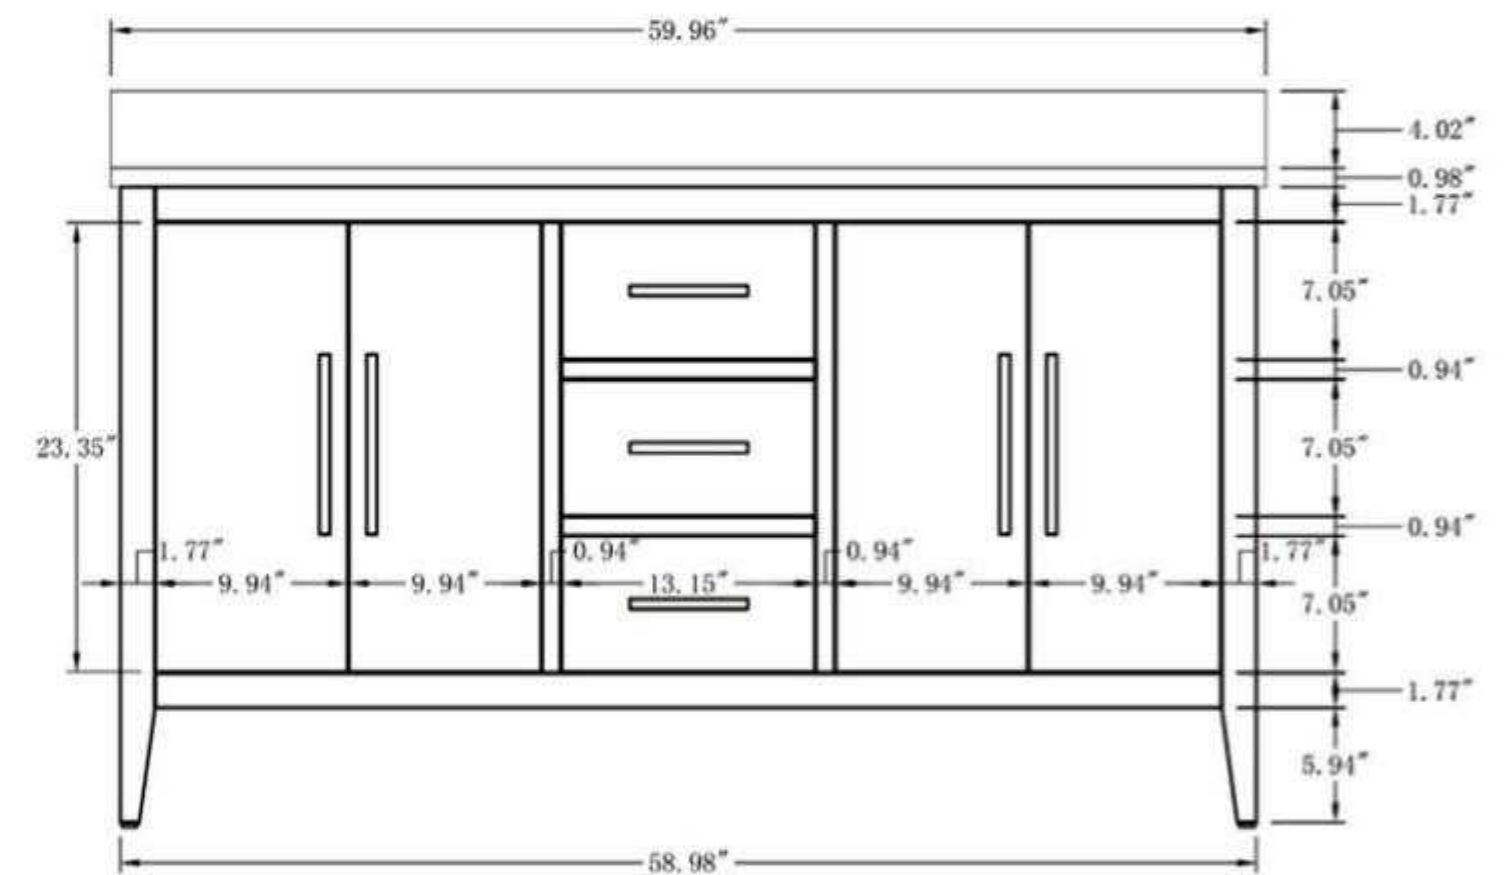

• CVI60S

60 Inch Single Sink Bathroom Vanity With Engineered Marble Top

60"W*22"D*38"H

**Mirror, Faucet, & Drain Sold Separately.*

Hardware Available in Matte Black, Polished Chrome & Titanium Gold

Cabinet Available in Driftwood Grey, Grey, Natural Oak, Vintage Green & White