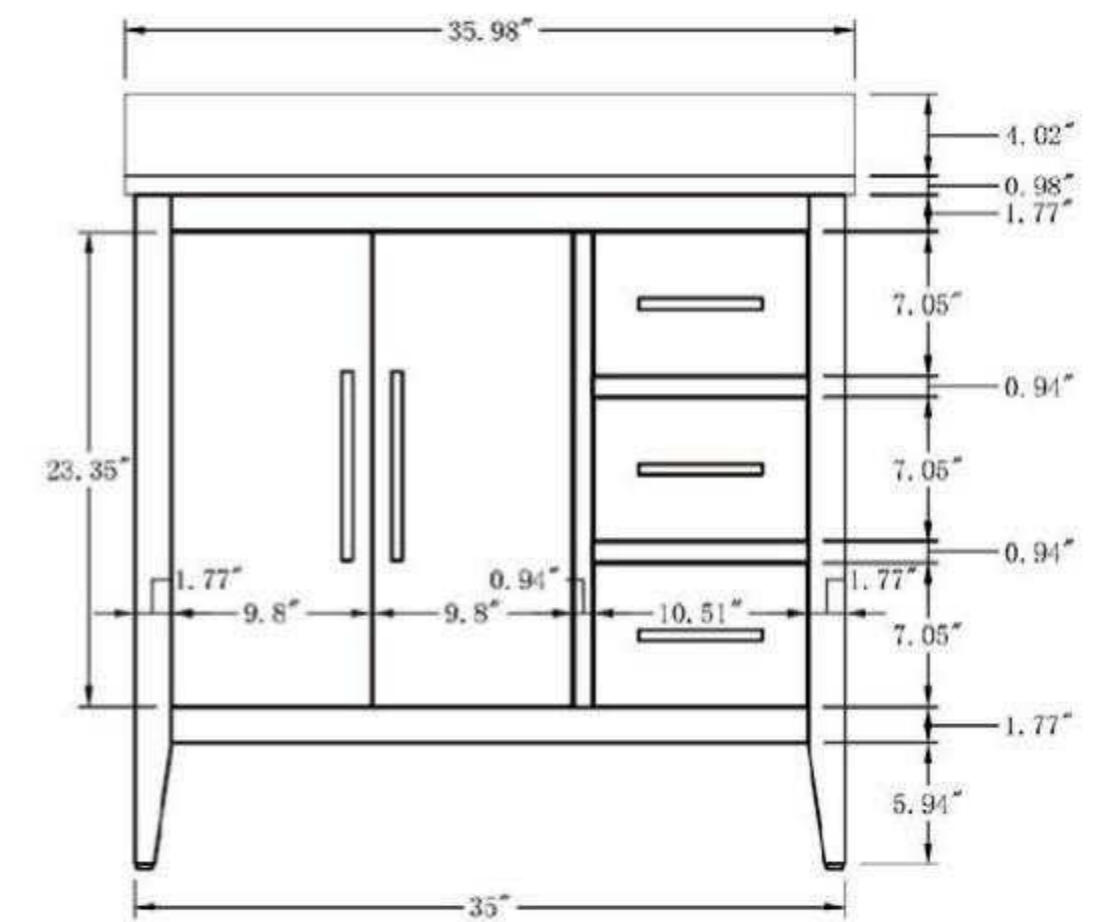

• CVI36

36 Inch Single Sink Bathroom Vanity With Engineered Marble Top

36"W*22"D*38"H

*Mirror, Faucet, & Drain Sold Separately.

Hardware Available in Matte Black, Polished Chrome & Titanium Gold

Cabinet Available in Driftwood Grey, Grey, Natural Oak, Vintage Green & White