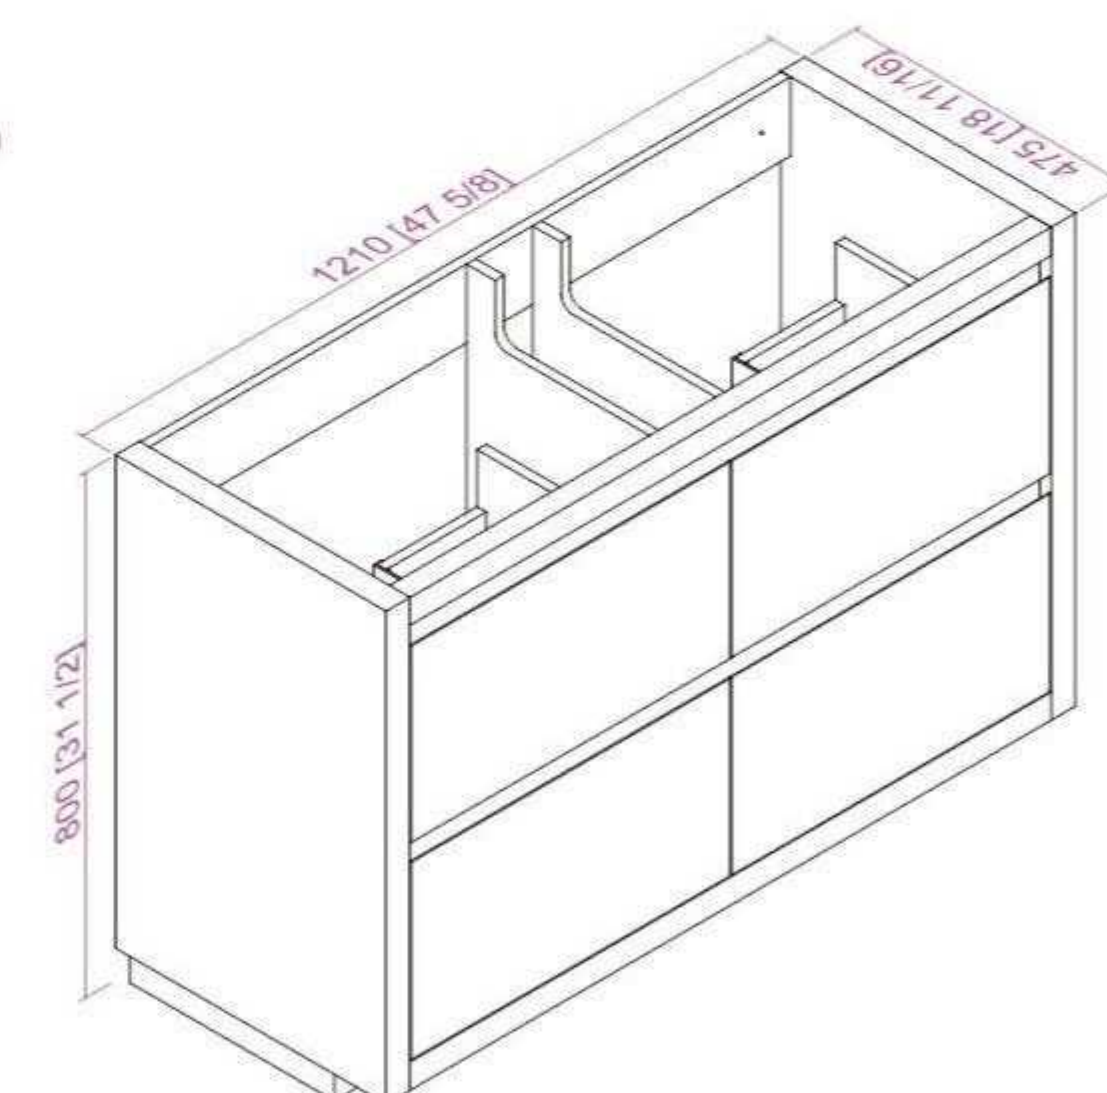

48 Inch Double Sink Bathroom Vanity With Resin Top
48"W*18.5"D*32"H