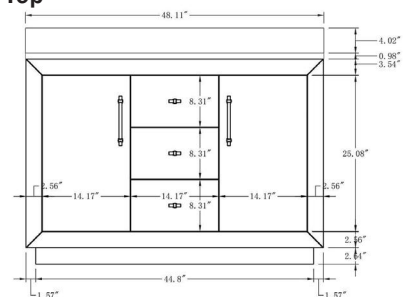

48 Inch Single Sink Bathroom Vanity With Limestone Top

48"W*21.5"D*38"H

*Mirror, Faucet, & Drain Sold Separately.