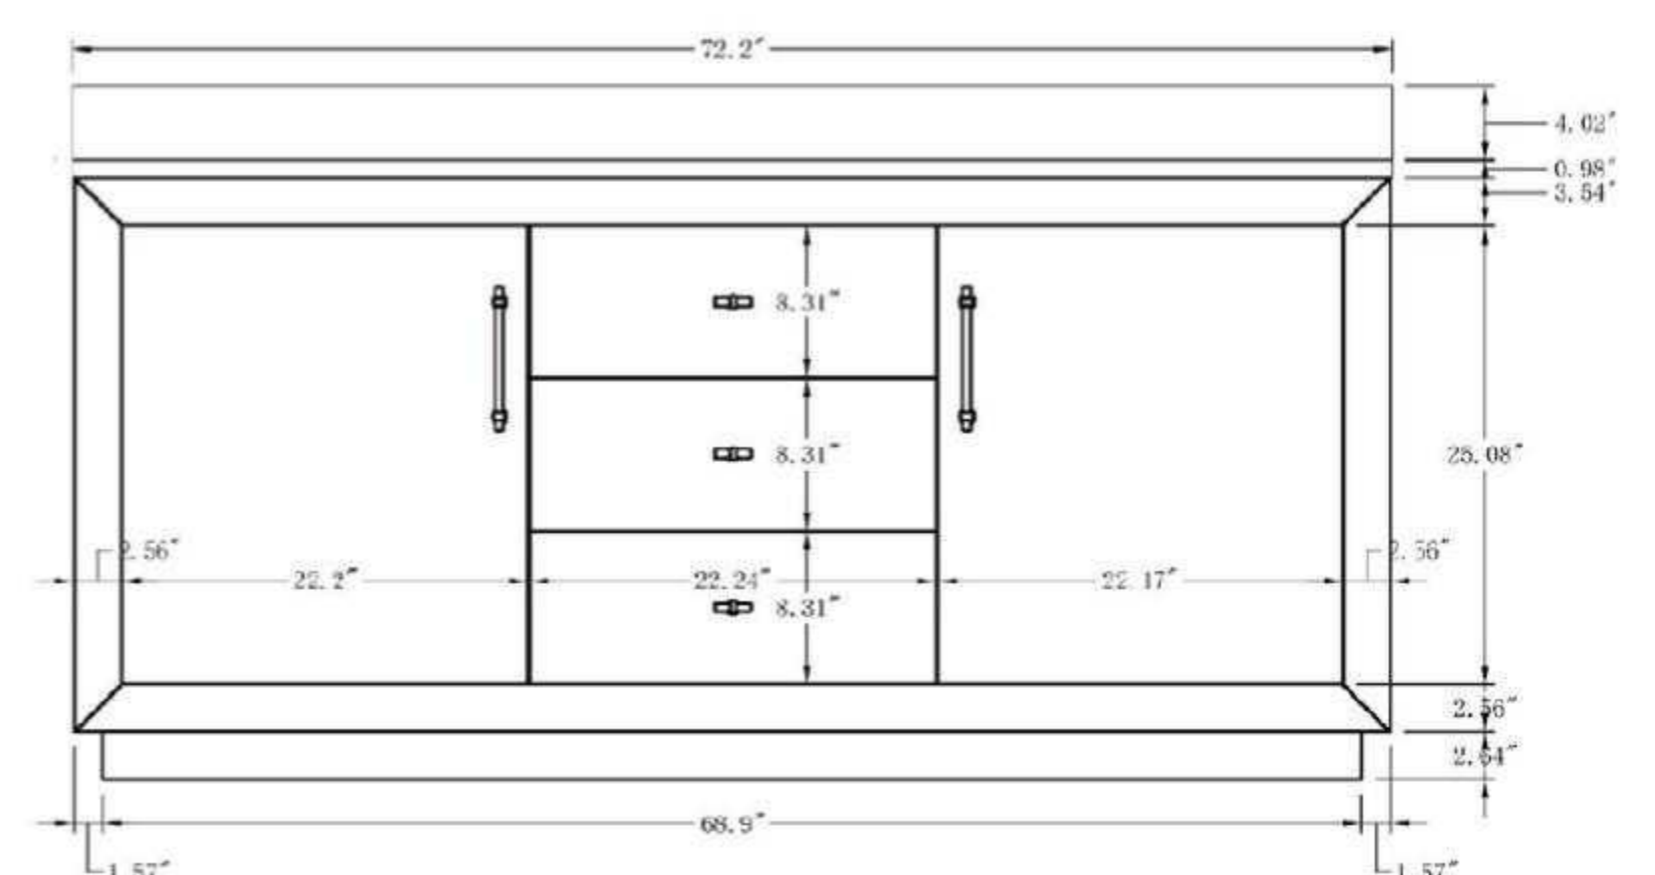

*Mirror, Faucet, & Drain Sold Separately.

Available color: Tan, Light Wheat