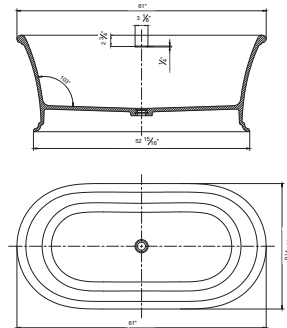

• **BS142M**

Freestanding solid surface resin glossy bathtub
66.9" length X 31.5" width X 21.6" height

*With overflow and pop-up drain.
White matte finish.
UPC Certified.

• **BS161M**

Freestanding solid surface resin matte bathtub
61" length X 30.7" width X 23.6" height

*With overflow and pop-up drain.
White matte finish.
UPC Certified.

• **BS162M**

Freestanding solid surface resin matte bathtub
66.9" length X 31.5" width X 23.6" height

*With overflow and pop-up drain.
White matte finish.
UPC Certified.

• **BS161G**

Freestanding solid surface resin glossy bathtub
61" length X 30.7" width X 23.6" height

*With overflow and pop-up drain.
White glossy finish.
UPC Certified.