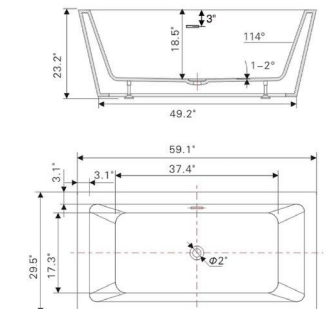

• **B8141**

Freestanding white acrylic bathtub

59.1" length X 29.5" width X 23.2" height

**With overflow and pop-up drain
Includes flexible drain hose.
UPC Certified.*

Available in Polished Chrome, Integrated Chrome, Brushed Nickel, Matte Black, Oil-Rubbed Bronze, Pure White, Titanium Gold