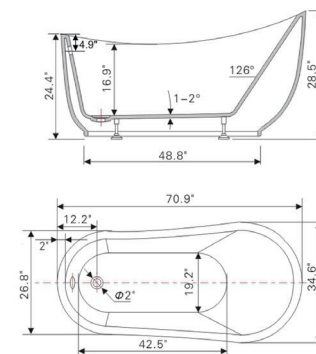

• **B3012-Right**

60" length X 32" width X 21.5" height

Available in Brushed Nickel, Matte Black, Polished Chrome, Pure White & Titanium Gold

• **B301M-Left**

54" length X 32" width X 21.5" height

Available in Brushed Nickel, Matte Black, Polished Chrome, Pure White & Titanium Gold

• **B301M-Right**

54" length X 32" width X 21.5" height

Available in Brushed Nickel, Matte Black, Polished Chrome, Pure White & Titanium Gold

• **B3022-Left**

60" length X 30" width X 21.5" height

Available in Brushed Nickel, Matte Black, Polished Chrome, Pure White & Titanium Gold

**With polished chrome pop-up drain.
Includes flexible drain hose.
UPC Certified.*

- B5122

Freestanding white acrylic bathtub

70.9" length X 34.6" width X 28.5" height

**With polished chrome pop-up drain.
Includes flexible drain hose.
UPC Certified.*

• B5132

Freestanding white acrylic bathtub
68.1" length X 29.9" width X 29.9" height

**With polished chrome pop-up drain.
 Includes flexible drain hose.
 UPC Certified.*

• B5151

Freestanding white acrylic bathtub
59.1" length X 29.5" width X 23.2" height