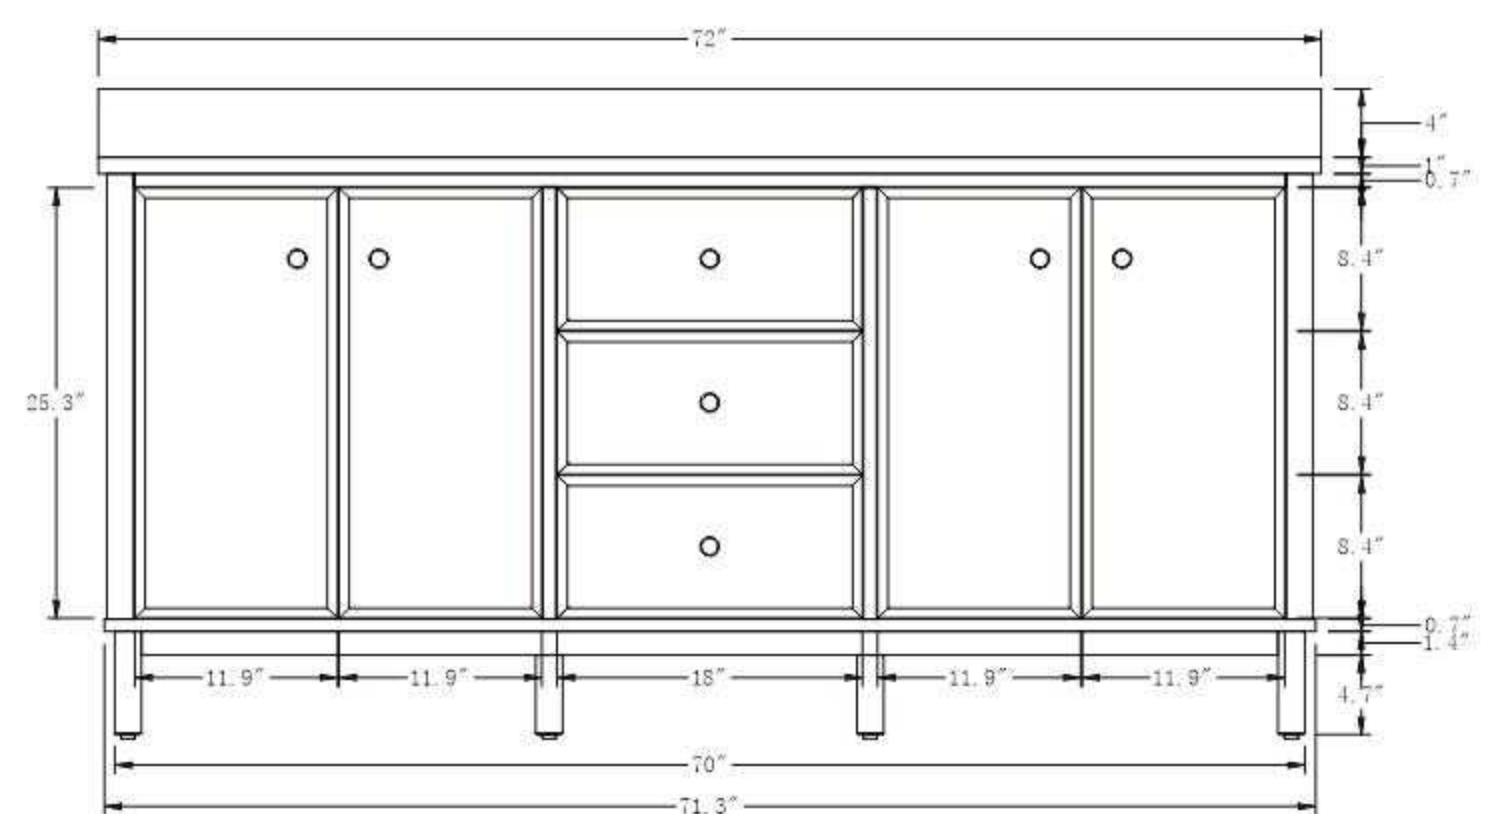

Available color: Tan, Light Wheat