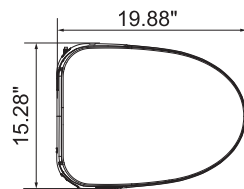

Product size