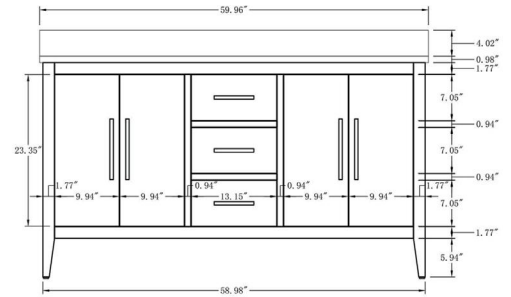

• CVI60S

60 Inch Single Sink Bathroom Vanity With Engineered Marble Top

60"W*22"D*38"H

*Mirror, Faucet, & Drain Sold Separately.

Hardware Available in Matte Black, Brushed Nickel & Golden Brushed

Cabinet Available in Driftwood Grey, Grey, Natural Oak, Vintage Green & White