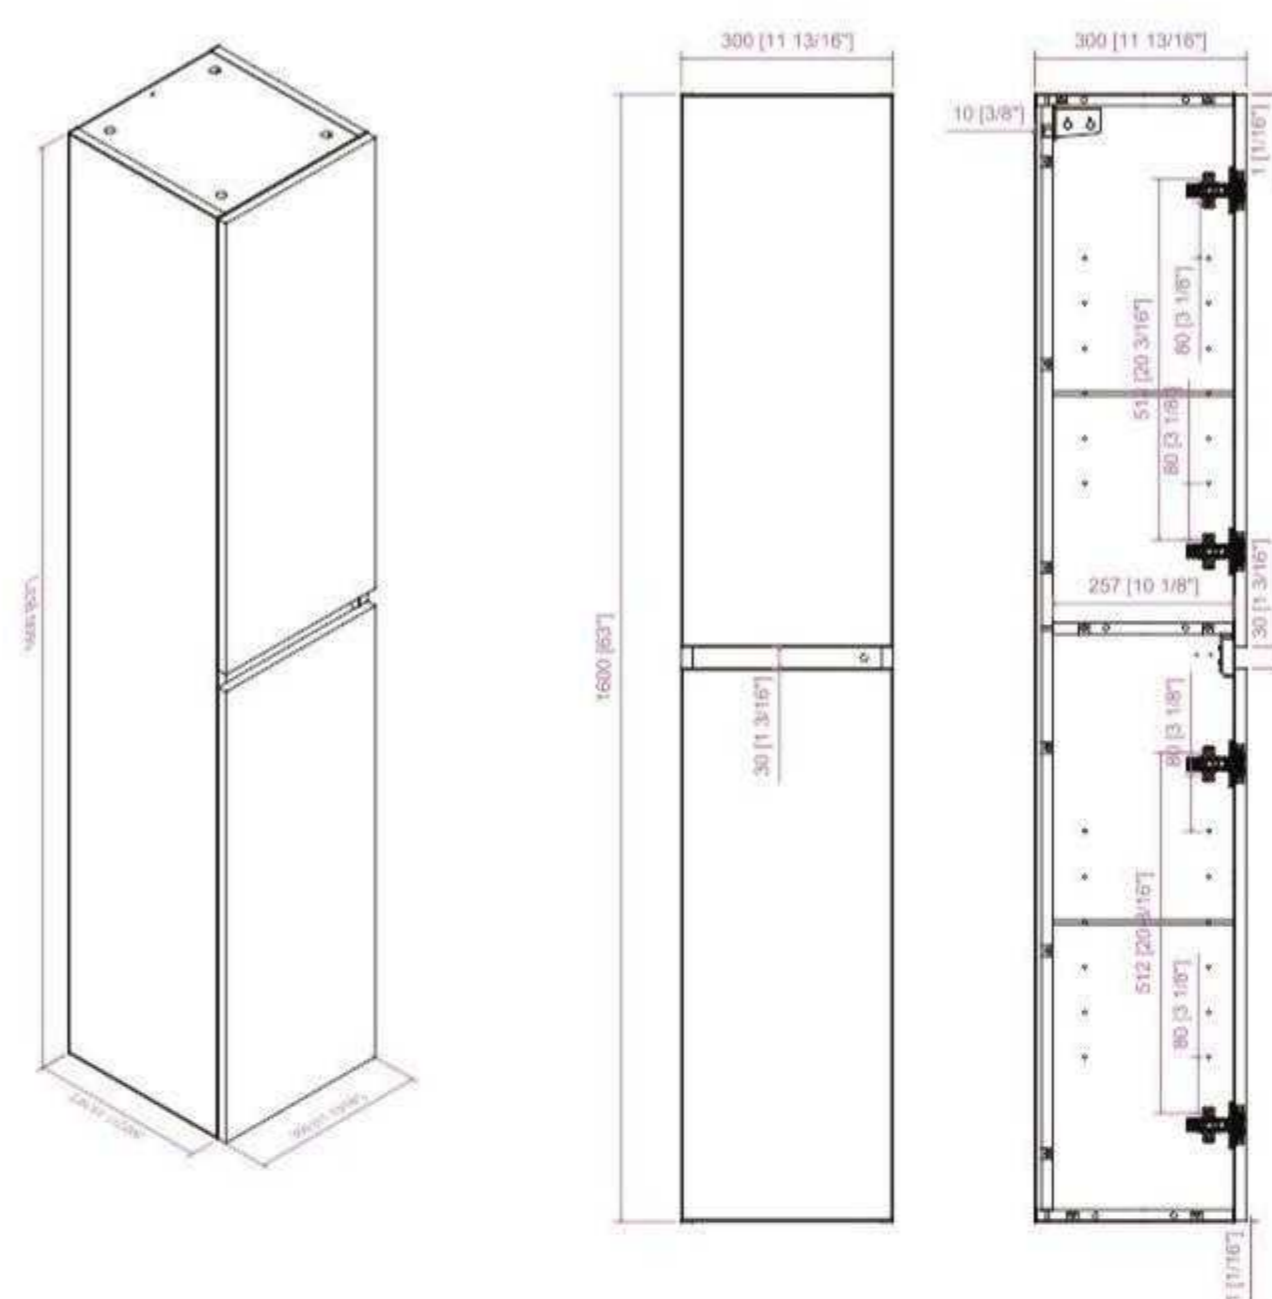

About Product

Bathroom Vanity Set-CVF

- CVF11WL

- CVF11W

- CVF24WL

**Includes sink.
Mirror, Faucet, & Drain Sold Separately.*