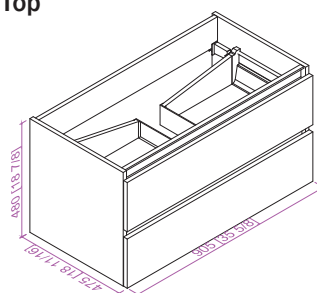

36"W*18.5"D*20"H

**Includes sink.
Mirror, Faucet, & Drain Sold Separately.*

- **CVF36W**

36 Inch Wall Hung Single Sink Bathroom Vanity With Resin Top

36"W*18.5"D*20"H

**Includes sink.
Mirror, Faucet, & Drain Sold Separately.*