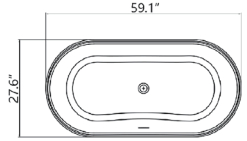

• **BS191M**

**With overflow and Polished Chrome Pop Up Drain.
UPC Certified.*

• **BS192M**

**With overflow and Polished Chrome Pop Up Drain.
UPC Certified.*

• **BS191G**

**With overflow and Polished Chrome Pop Up Drain.
UPC Certified.*

• **BS192G**

**With overflow and Polished Chrome Pop Up Drain.
UPC Certified.*