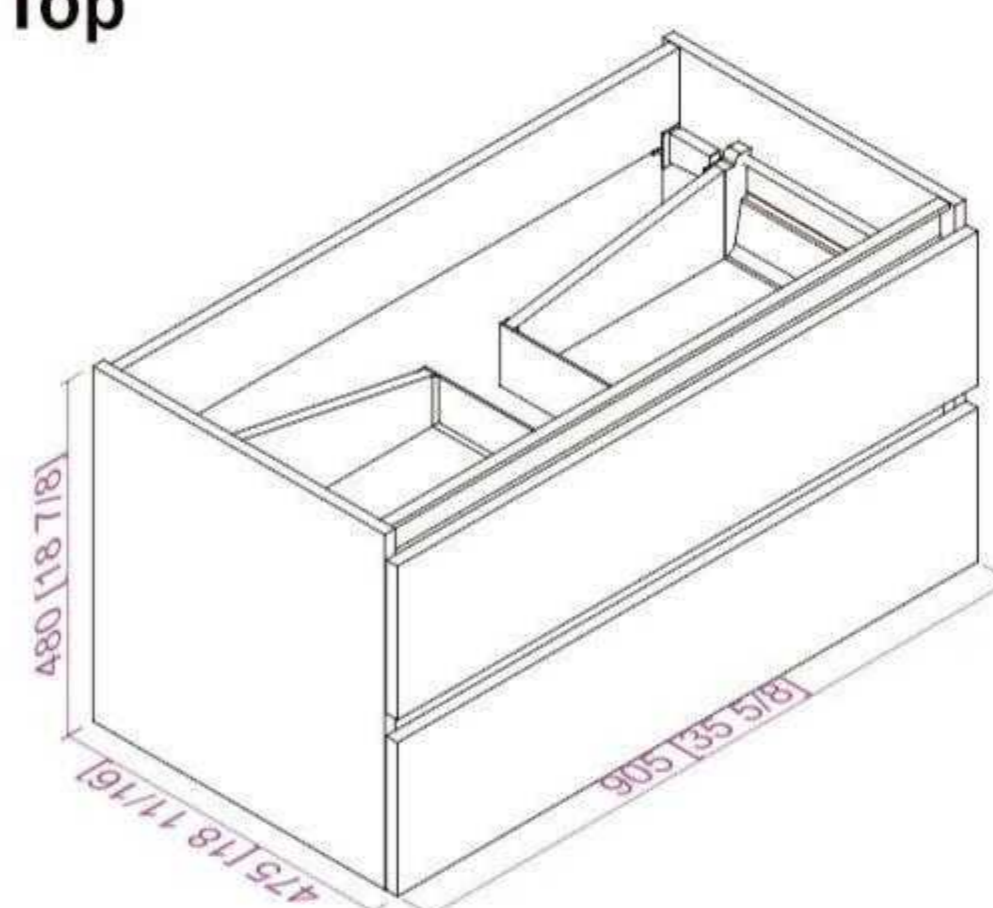

**Includes sink.
Mirror, Faucet, & Drain Sold Separately.*

- **CVF36W**

36 Inch Wall Hung Single Sink Bathroom Vanity With Resin Top
36"W*18.5"D*20"H

**Includes sink.
Mirror, Faucet, & Drain Sold Separately.*