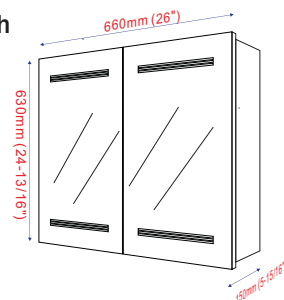

LED bathroom mirror medicine cabinet with rock switch
24.8" height X 26" width X 5.9" depth

**5500K LED.
7 lumen for each LED, each LED 0.7W, total LED 60pcs.*