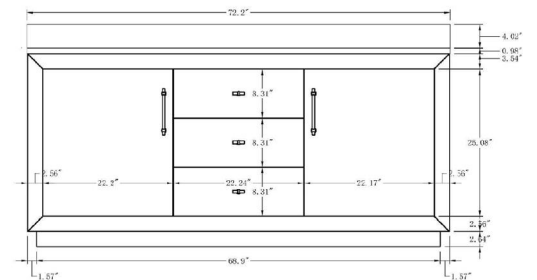

*Mirror, Faucet, & Drain Sold Separately.