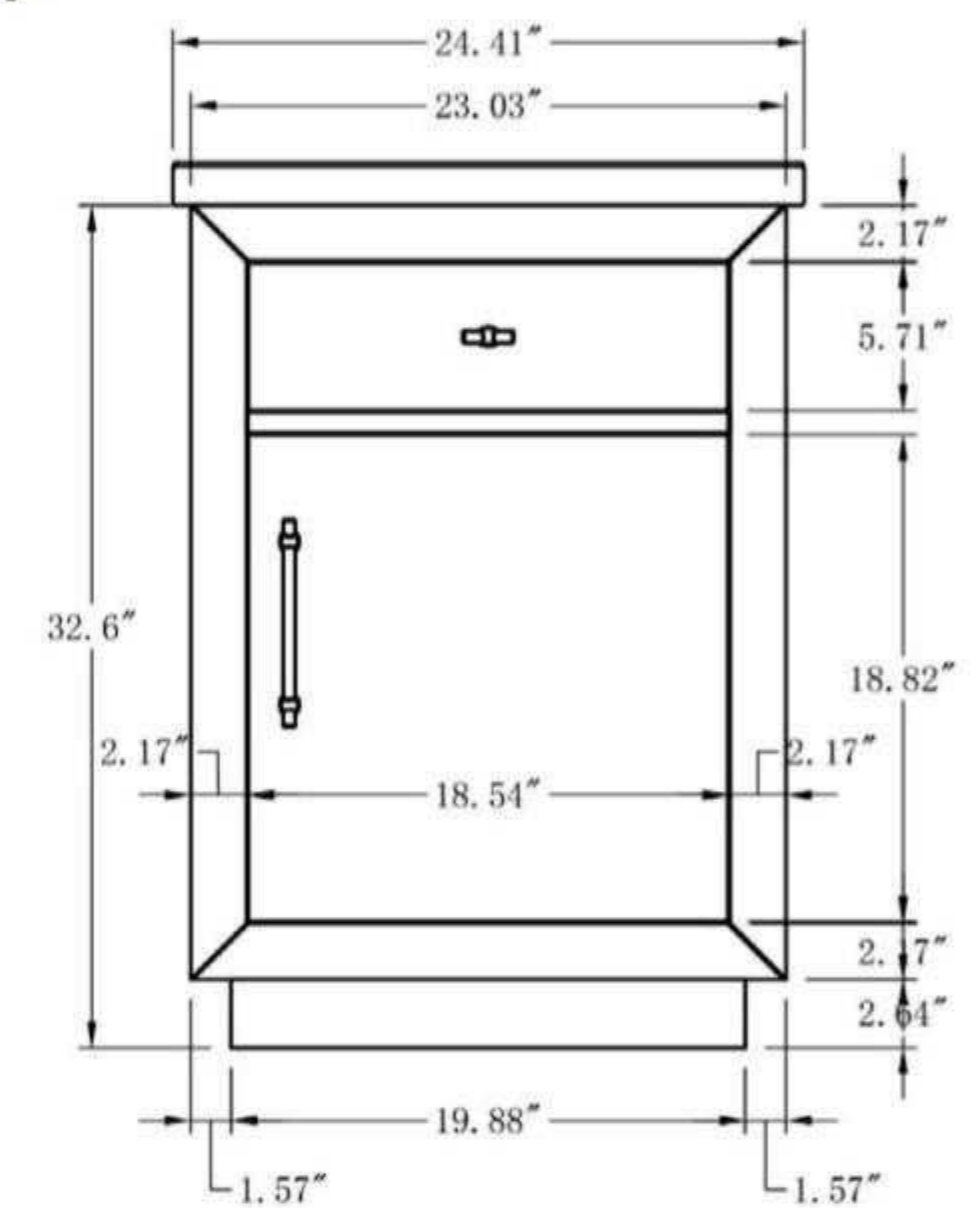

- **CVG24-T**

24 Inch Single Sink Bathroom Vanity With Engineered Marble Top

24"W*18"D*34"H

*Mirror, Faucet, & Drain Sold Separately.

Available color: Tan, Light Wheat