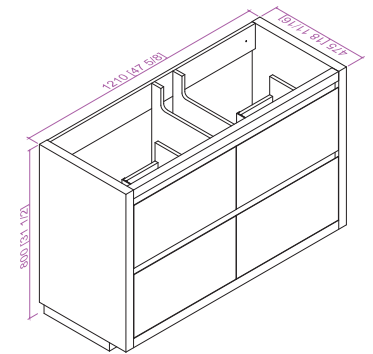

48 Inch Single Sink Bathroom Vanity With Resin Top