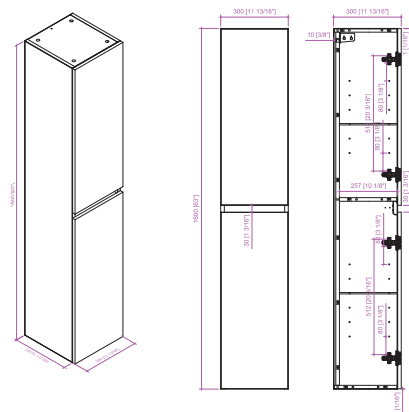

About Product

Bathroom Vanity Set-CVF

- CVF11WL

- CVF11W

- CVF24WL

**Includes sink.
Mirror, Faucet, & Drain Sold Separately.*