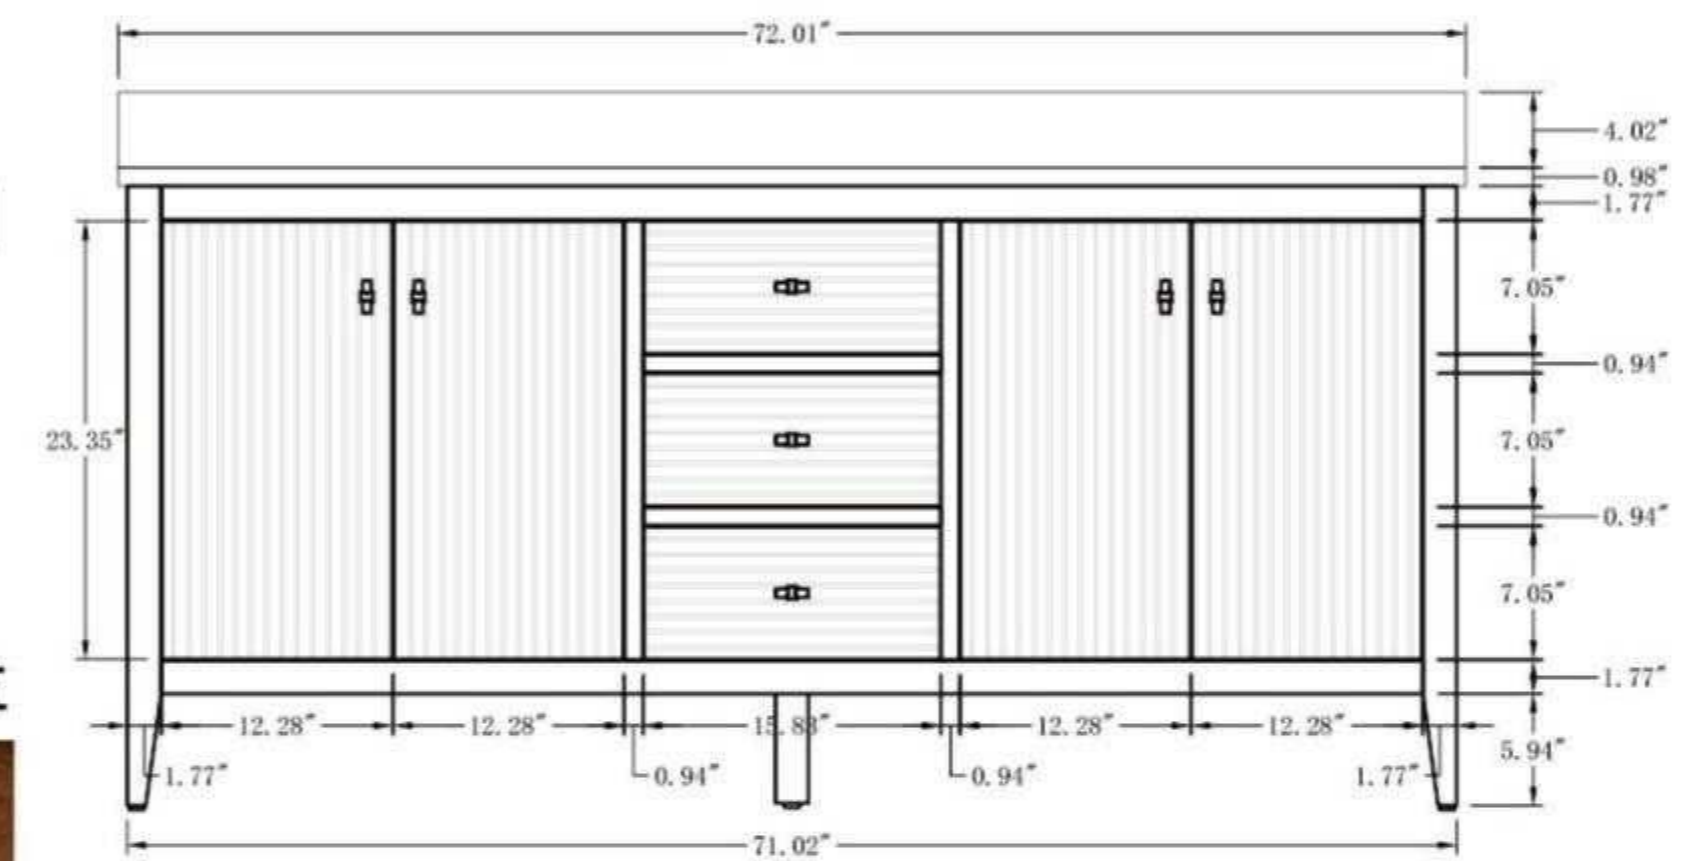

• CVL72D

72 Inch Double Sink Bathroom Vanity With Engineered Marble Top

72"W*22"D*38"H

**Mirror, Faucet, & Drain Sold Separately.*

Hardware Available in Matte Black, Polished Chrome & Titanium Gold

Cabinet Available in Driftwood Grey, Grey, Natural Oak, Vintage Green, White & Walnut