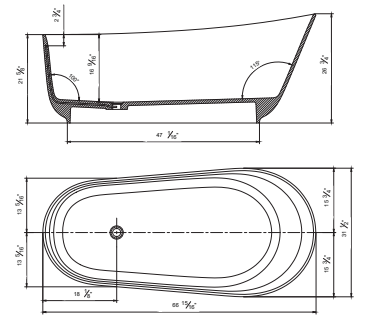

Freestanding solid surface resin matte bathtub
66.9" length X 31.5" width X 26.8" height