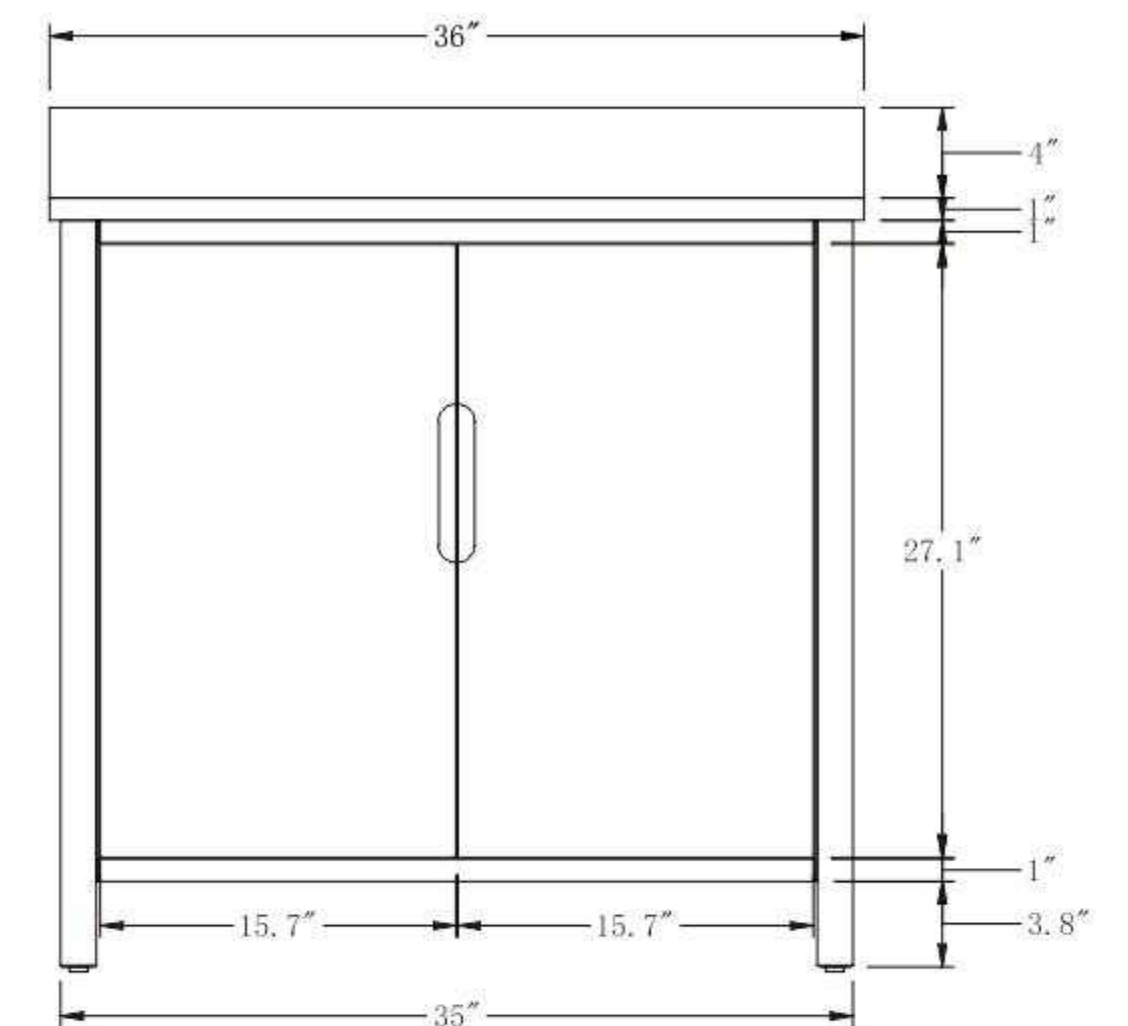

36 Inch Single Sink Bathroom Vanity With Engineered Marble Top

36" W *22" D*38" H

*Mirror, Faucet, & Drain Sold Separately.

Available color: Tan, Light Wheat