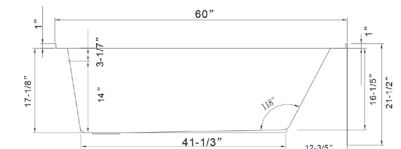

About Product

Acrylic Alcove Skirt Bathtub

- **B3011-Left**

47.8" length X 32" width X 21.5" height

Available in Brushed Nickel, Matte Black, Polished Chrome, Pure White & Titanium Gold

- **B3011-Right**

47.8" length X 32" width X 21.5" height

Available in Brushed Nickel, Matte Black, Polished Chrome, Pure White & Titanium Gold

- **B3012-Left**

60" length X 32" width X 21.5" height

Available in Brushed Nickel, Matte Black, Polished Chrome, Pure White & Titanium Gold