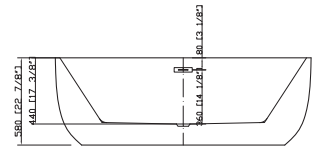

Freestanding white acrylic bathtub
66.8" length X 31.5" width X 22.8" height

*With overflow and pop-up drain
Includes flexible drain hose.
UPC Certified.

Available in Polished Chrome, Integrated Chrome, Brushed Nickel, Matte Black, Oil-Rubbed Bronze, Pure White, Titanium Gold