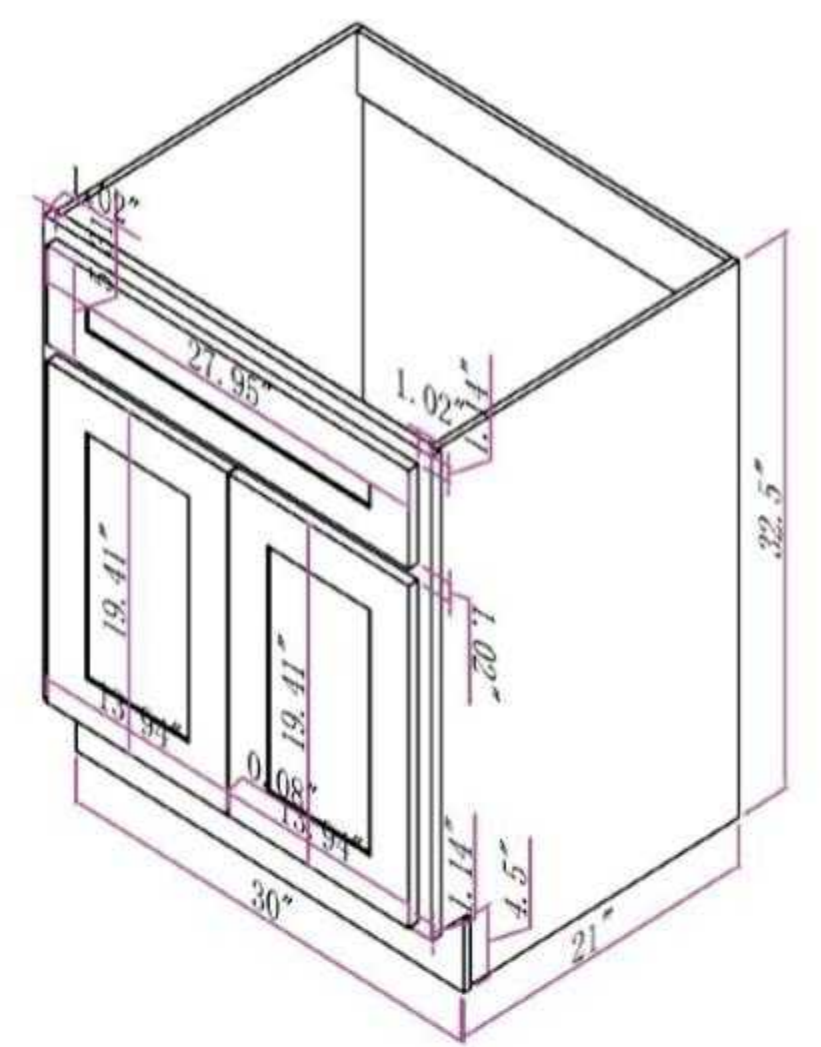

Available in Brown, Grey, White

• CVD30

• CVJ30

30 Inch Vanity Cabinet
30"W*21"D*32.5"H

Available in Brown, Grey, White

• CVD33

• CVJ33

33 Inch Vanity Cabinet
33"W*21"D*32.5"H