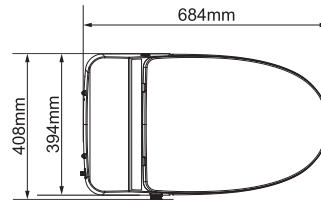

Product size