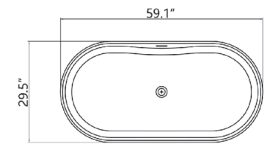

• **BS201M**

Freestanding solid surface resin matte bathtub
59.1" length X 29.5" width X 23.6" height

**With overflow and Polished Chrome Pop Up Drain.
UPC Certified.*

• **BS202M**

**With overflow and Polished Chrome Pop Up Drain.
UPC Certified.*

• **BS201G**

**With overflow and Polished Chrome Pop Up Drain.
UPC Certified.*

• **BS202G**

**With overflow and Polished Chrome Pop Up Drain.
UPC Certified.*