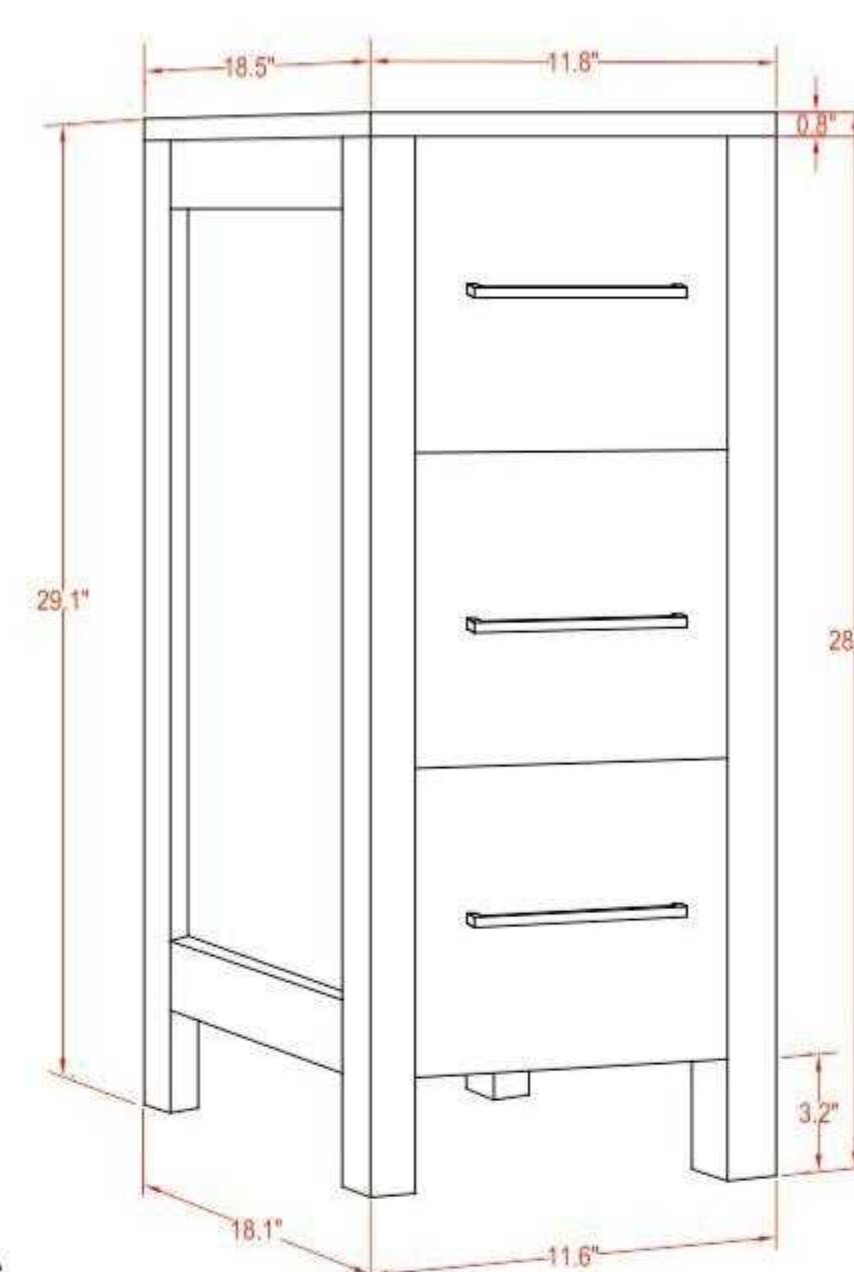

- CVC24

24 inch single sink bathroom vanity set
24"W*18.5"D*36"H

**Includes sink and mirror.
 Faucet sold seperately.*

Available in Blue, Espresso, Grey & White, Driftwood Grey, Natural Oak, Vintage Green