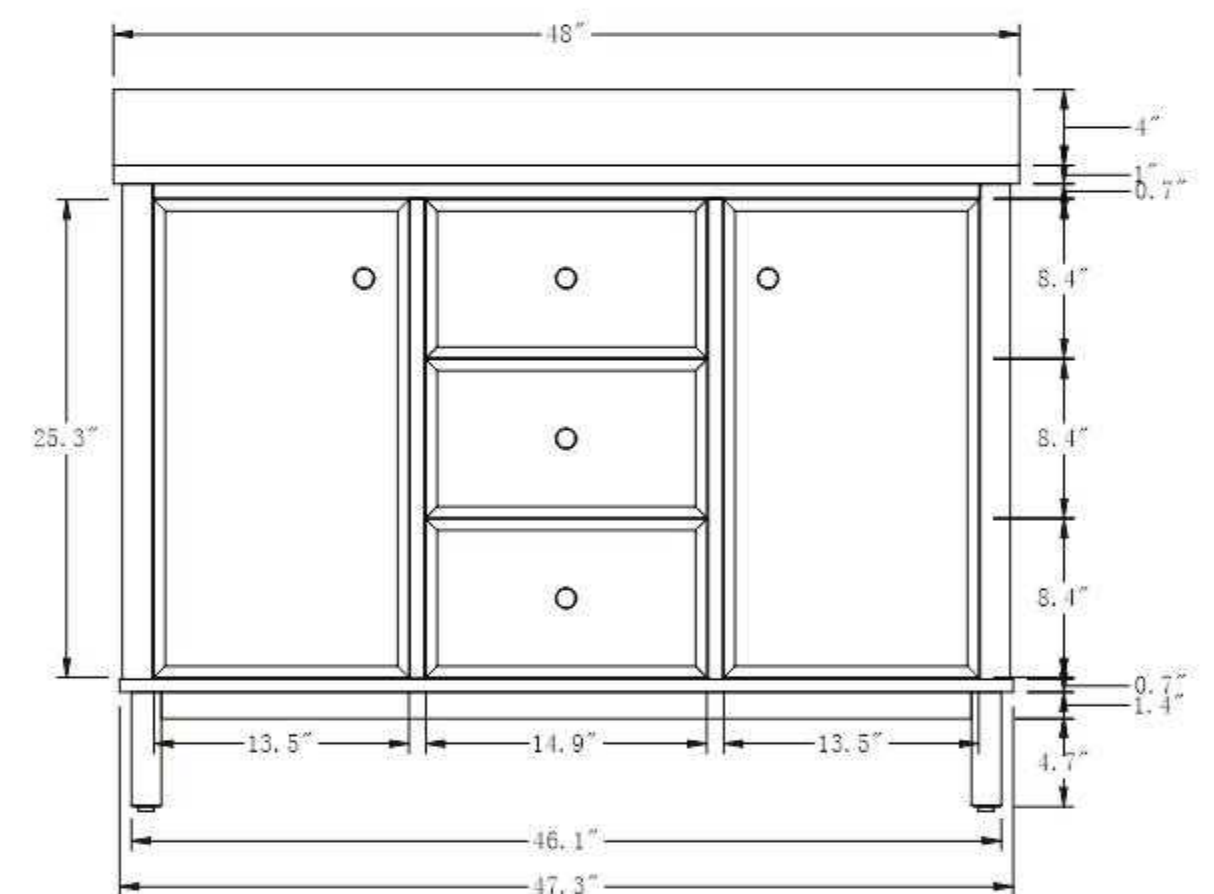

About Product

Bathroom Vanity Set-CVN

- **CVN36-LW-ET**

36 Inch Single Sink Bathroom Vanity With Engineered Marble Top

36"W *22"D*38"H

*Mirror, Faucet, & Drain Sold Separately.

Available color: Tan, Light Wheat

- **CVN42-LW-ET**

42 Inch Single Sink Bathroom Vanity With Engineered Marble Top

42"W *22"D*38"H

*Mirror, Faucet, & Drain Sold Separately.

Available color: Tan, Light Wheat

- **CVN48-T-ET**

48 Inch Single Sink Bathroom Vanity With Engineered Marble Top

48"W *22"D*38"H

*Mirror, Faucet, & Drain Sold Separately.

Available color: Tan, Light Wheat

- **CVN60S-LW-ET**

60 Inch Single Sink Bathroom Vanity With Engineered Marble Top

60"W *22"D*38"H

*Mirror, Faucet, & Drain Sold Separately.

Available color: Tan, Light Wheat