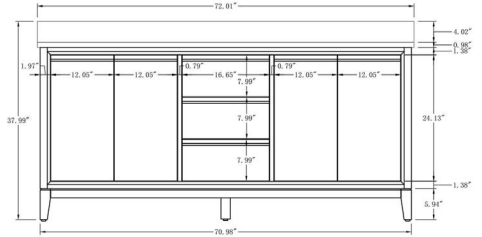

*Mirror, Faucet, & Drain Sold Separately.

Available in Driftwood Grey, Natural Oak, Vintage Green & White