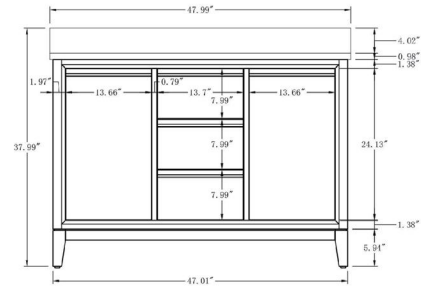

• CVH48

48 Inch Single Sink Bathroom Vanity With Engineered Marble Top

48"W*22"D*38"H

*Mirror, Faucet, & Drain Sold Separately.

Available in Driftwood Grey, Natural Oak, Vintage Green & White

• CVH54D

54 Inch Double Sink Bathroom Vanity With Engineered Marble Top

54"W*22"D*38"H

*Mirror, Faucet, & Drain Sold Separately.

Available in Driftwood Grey, Natural Oak, Vintage Green & White

• CVH60D

60 Inch Double Sink Bathroom Vanity With Engineered Marble Top

60"W*22"D*38"H

*Mirror, Faucet, & Drain Sold Separately.

Available in Driftwood Grey, Natural Oak, Vintage Green & White

• CVH60S

60 Inch Double Sink Bathroom Vanity With Engineered Marble Top

60"W*22"D*38"H

*Mirror, Faucet, & Drain Sold Separately.

Available in Driftwood Grey, Natural Oak, Vintage Green & White