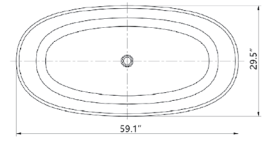

**With overflow and Polished Chrome Pop Up Drain.
 UPC Certified.*

- **BS211-PC**

Freestanding solid surface resin bathtub
59.1" length X 29.5" width X 21.7" height

**With Polished Chrome Pop Up Drain.
 UPC Certified.*