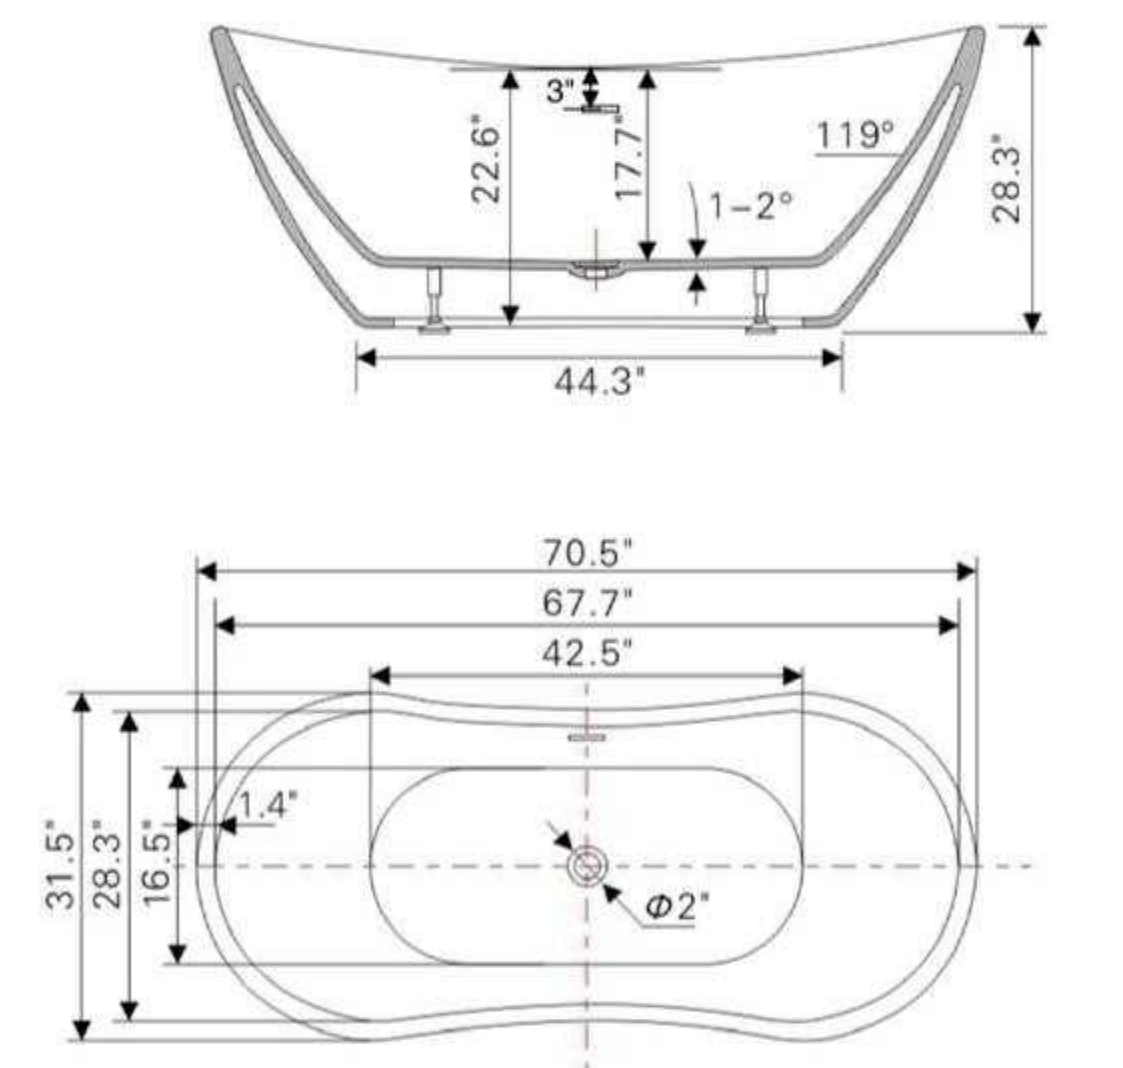

**With overflow and pop-up drain
Includes flexible drain hose.
UPC Certified.*

Available in Polished Chrome, Integrated Chrome, Brushed Nickel, Matte Black, Oil-Rubbed Bronze, Pure White, Titanium Gold