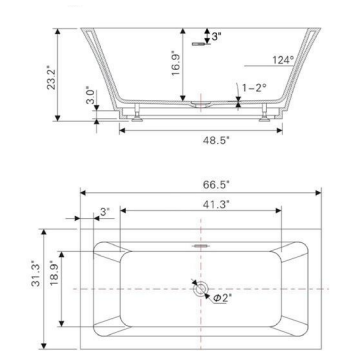

Freestanding white acrylic bathtub
66.5" length X 31.3" width X 23.2" height

*With overflow and pop-up drain
Includes flexible drain hose.
UPC Certified.

Available in Polished Chrome, Integrated Chrome, Brushed Nickel, Matte Black, Oil-Rubbed Bronze, Pure White, Titanium Gold