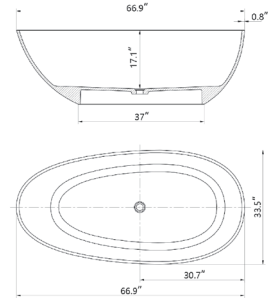

- **BS131-PC**

**With Polished Chrome Pop Up Drain.
UPC Certified.*

- **BS132-PC**

**With Polished Chrome Pop Up Drain.
UPC Certified.*

- **BS131-PR**

**With Polished Chrome Pop Up Drain.
UPC Certified.*

- **BS132-PR**

**With Polished Chrome Pop Up Drain.
UPC Certified.*