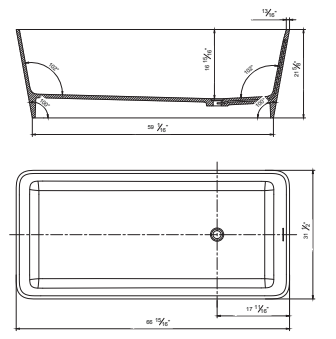

• **BS142M**

Freestanding solid surface resin glossy bathtub
66.9" length X 31.5" width X 21.6" height

*With overflow and pop-up drain.
White matte finish.
UPC Certified.

• **BS161M**

Freestanding solid surface resin matte bathtub
61" length X 30.7" width X 23.6" height

*With overflow and pop-up drain.
White matte finish.
UPC Certified.

• **BS162M**

Freestanding solid surface resin matte bathtub
66.9" length X 31.5" width X 23.6" height

*With overflow and pop-up drain.
White matte finish.
UPC Certified.

• **BS161G**

Freestanding solid surface resin glossy bathtub
61" length X 30.7" width X 23.6" height

*With overflow and pop-up drain.
White glossy finish.
UPC Certified.