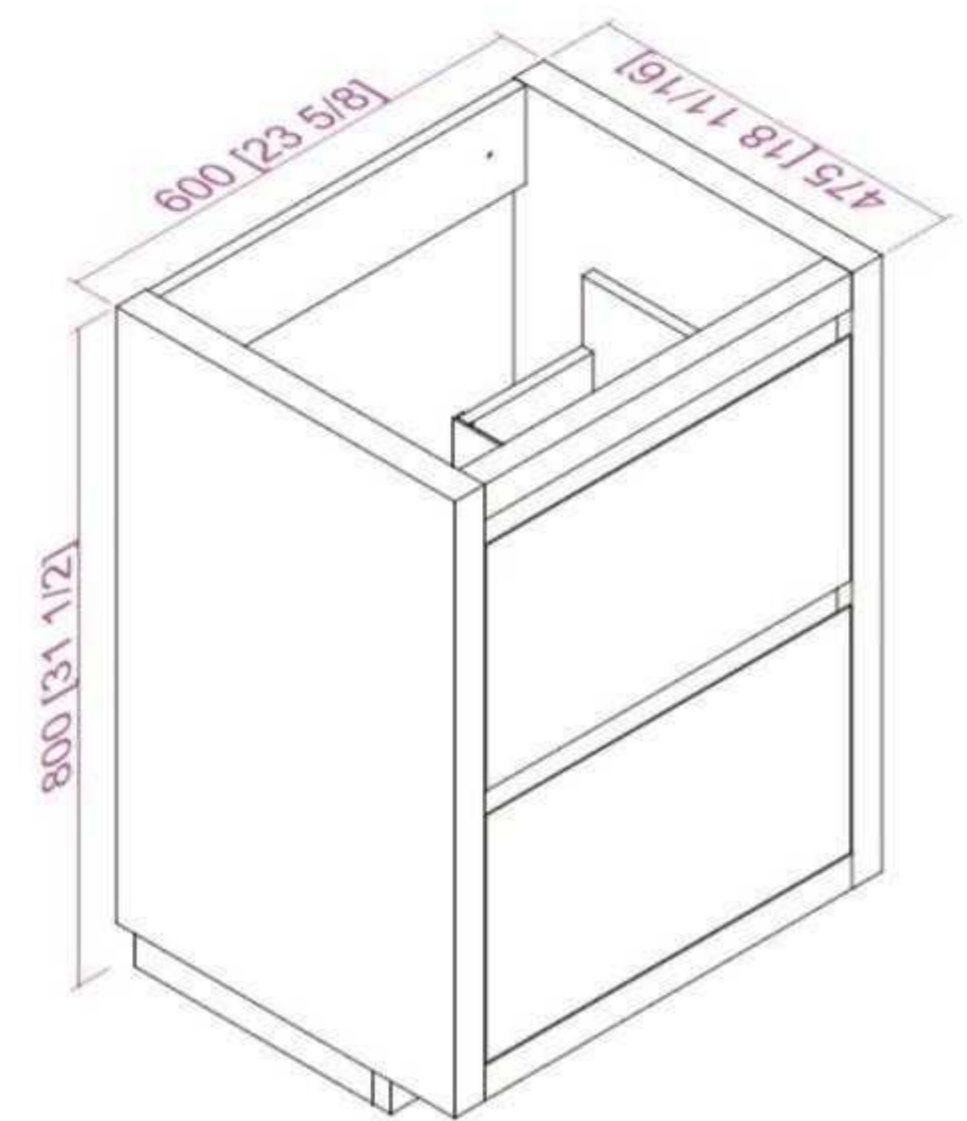

- **CVF24W**

**Includes sink.
Mirror, Faucet, & Drain Sold Separately.*

- **CVF24WF**

**Includes sink.
Mirror, Faucet, & Drain Sold Separately.*

- **CVF30WL**

**Includes sink.
Mirror, Faucet, & Drain Sold Separately.*

- **CVF30W**

**Includes sink.
Mirror, Faucet, & Drain Sold Separately.*