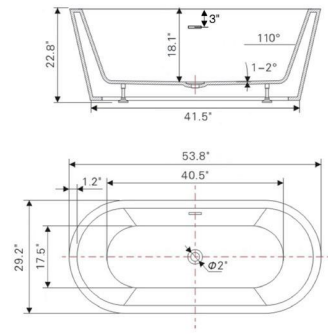

• **B8150**

Freestanding white acrylic bathtub

53.9" length X 29.7" width X 23.4" height

**With overflow and pop-up drain
Includes flexible drain hose.
UPC Certified.*

Available in Polished Chrome, Integrated Chrome, Brushed Nickel, Matte Black, Oil-Rubbed Bronze, Pure White, Titanium Gold

• **B815N0**

Freestanding white acrylic bathtub

53.8" length X 29.2" width X 22.8" height

**With overflow and pop-up drain
Includes flexible drain hose.
UPC Certified.*

Available in Polished Chrome, Integrated Chrome, Brushed Nickel, Matte Black, Oil-Rubbed Bronze, Pure White, Titanium Gold

• **B816B0**

Freestanding white acrylic bathtub

55.1" length X 29.1" width X 23.4" height

**With overflow and pop-up drain
Includes flexible drain hose.
UPC Certified.*

Available in Polished Chrome, Integrated Chrome, Brushed Nickel, Matte Black, Oil-Rubbed Bronze, Pure White, Titanium Gold