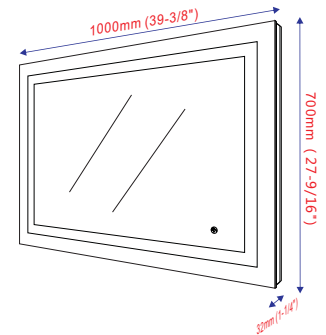

**5500K blue & white LED.
7 lumen for each LED, each LED 0.7W, total LED 369pcs.*