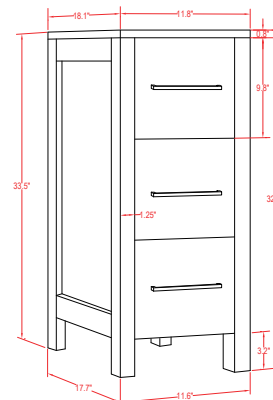

Available in Blue, Espresso, Grey, White, Natural Oak, Vintage Green, Driftwood Gray