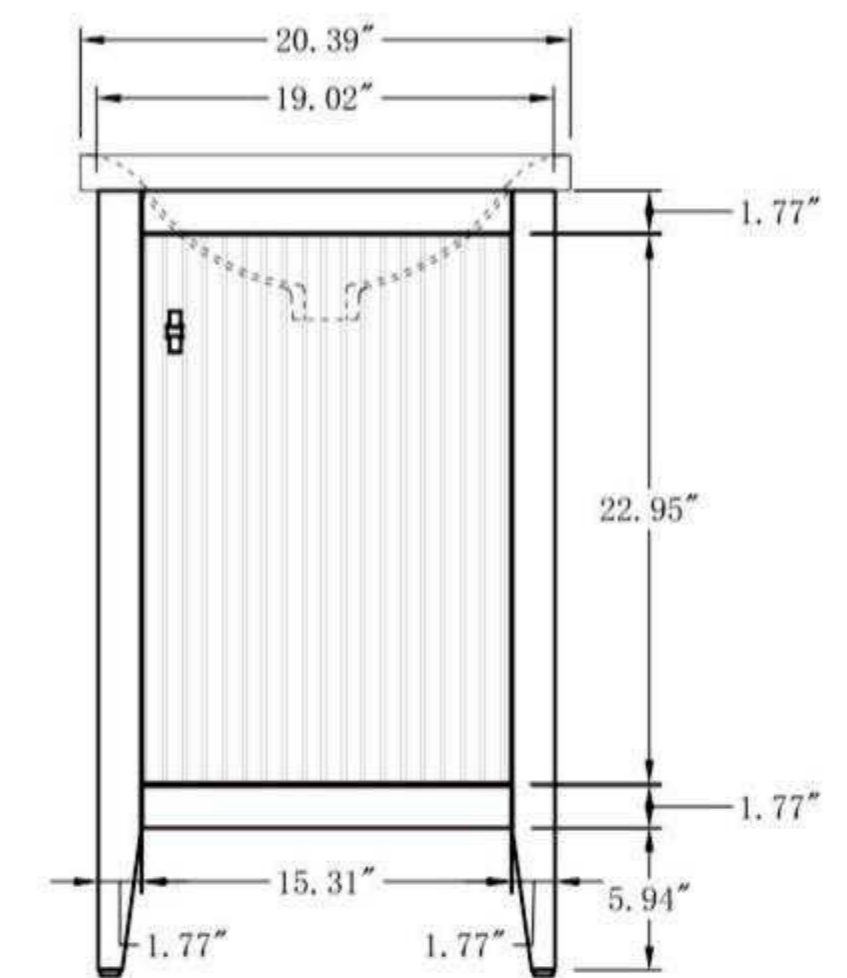

Hardware Available in Matte Black, Polished Chrome & Titanium Gold

Cabinet Available in Driftwood Grey, Grey, Natural Oak, Vintage Green, White & Walnut