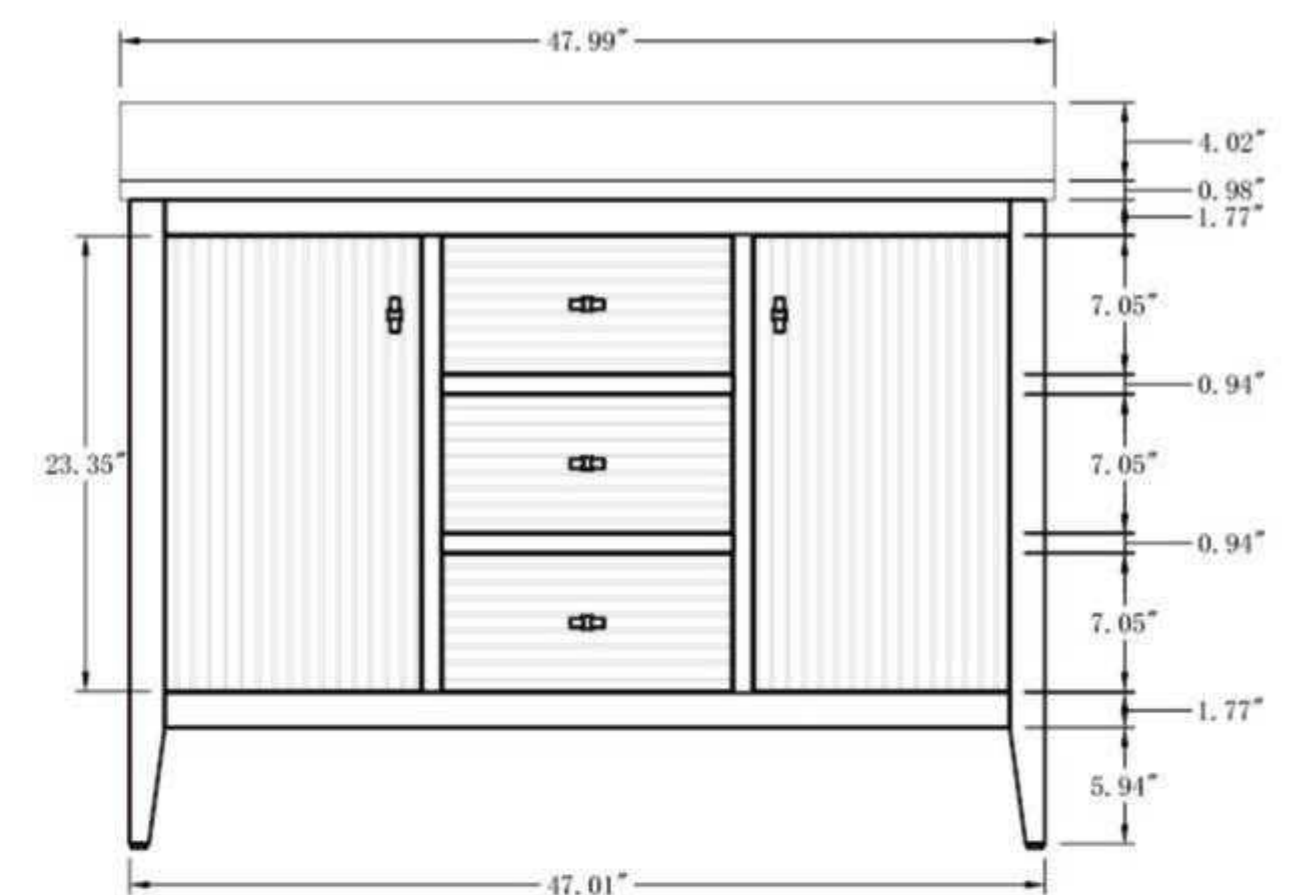

• **CVL48**

48 Inch Single Sink Bathroom Vanity With Engineered Marble Top

48"W*22"D*38"H

**Mirror, Faucet, & Drain Sold Separately.*

Hardware Available in Matte Black, Polished Chrome & Titanium Gold

Cabinet Available in Driftwood Grey, Grey, Natural Oak, Vintage Green, White & Walnut