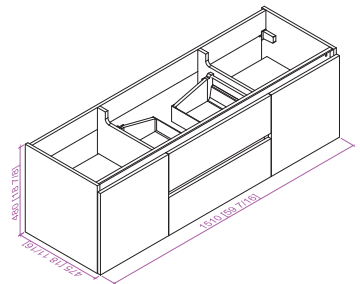

60"W*18.5"D*32"H

**Includes sink.
Mirror, Faucet, & Drain Sold Separately.*

- CVF60DWL

60 Inch LED Lighted Wall Hung Double Sink Bathroom Vanity With Resin Top

60"W*18.5"D*20"H

**Includes sink.
Mirror, Faucet, & Drain Sold Separately.*