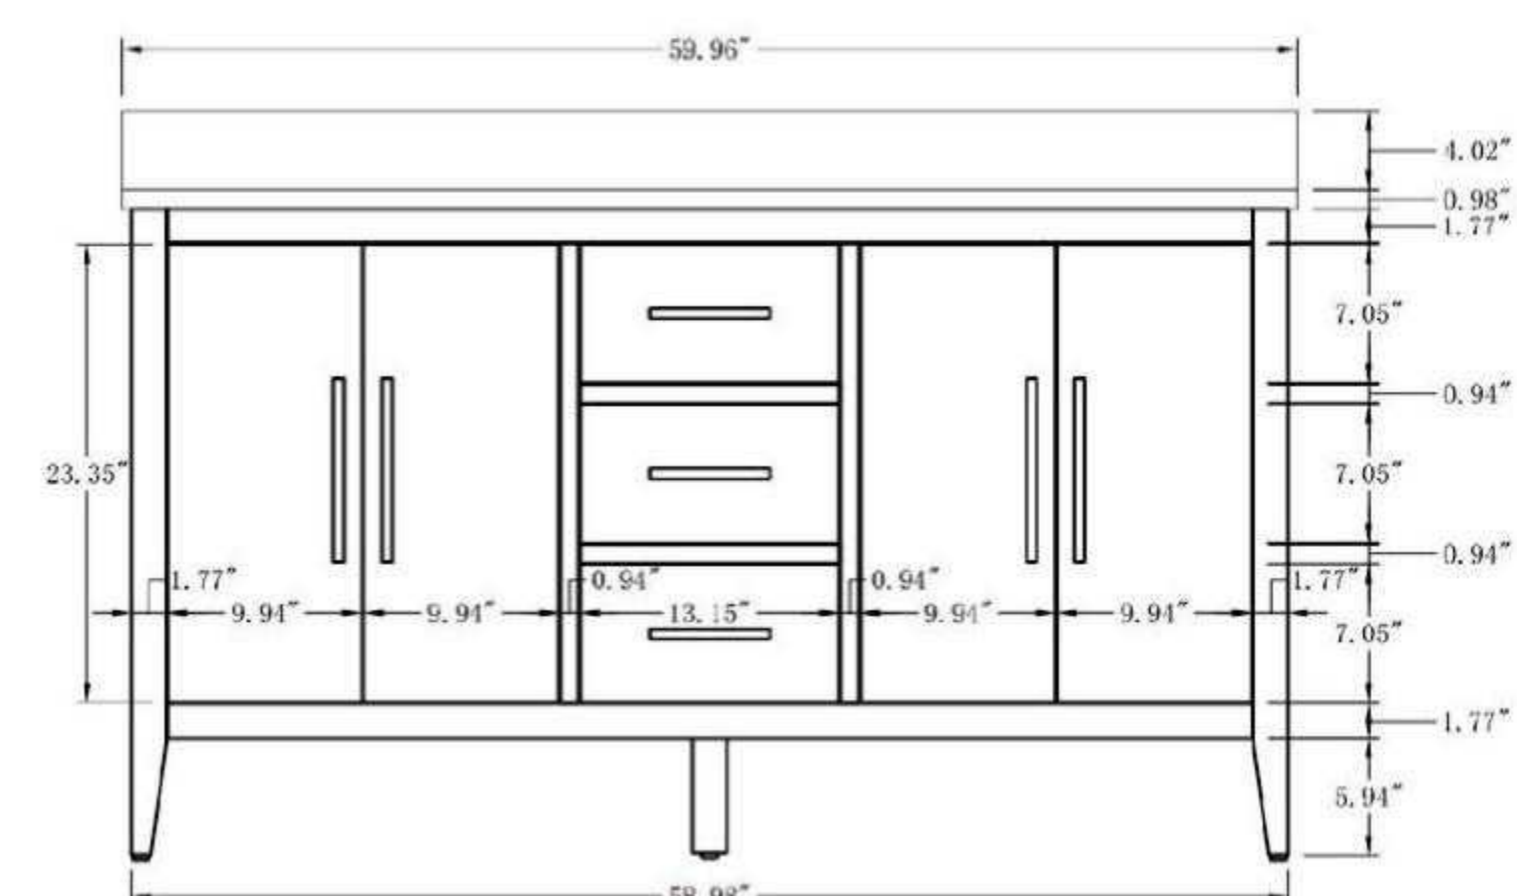

• CVI60D

60 Inch Double Sink Bathroom Vanity With Engineered Marble Top

60"W*22"D*38"H

*Mirror, Faucet, & Drain Sold Separately.

Hardware Available in Matte Black, Polished Chrome & Titanium Gold

Cabinet Available in Driftwood Grey, Grey, Natural Oak, Vintage Green & White