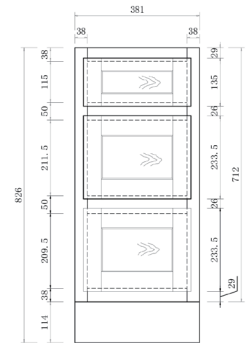

Available in Blue, Brown, Green, Grey, Silver, & White