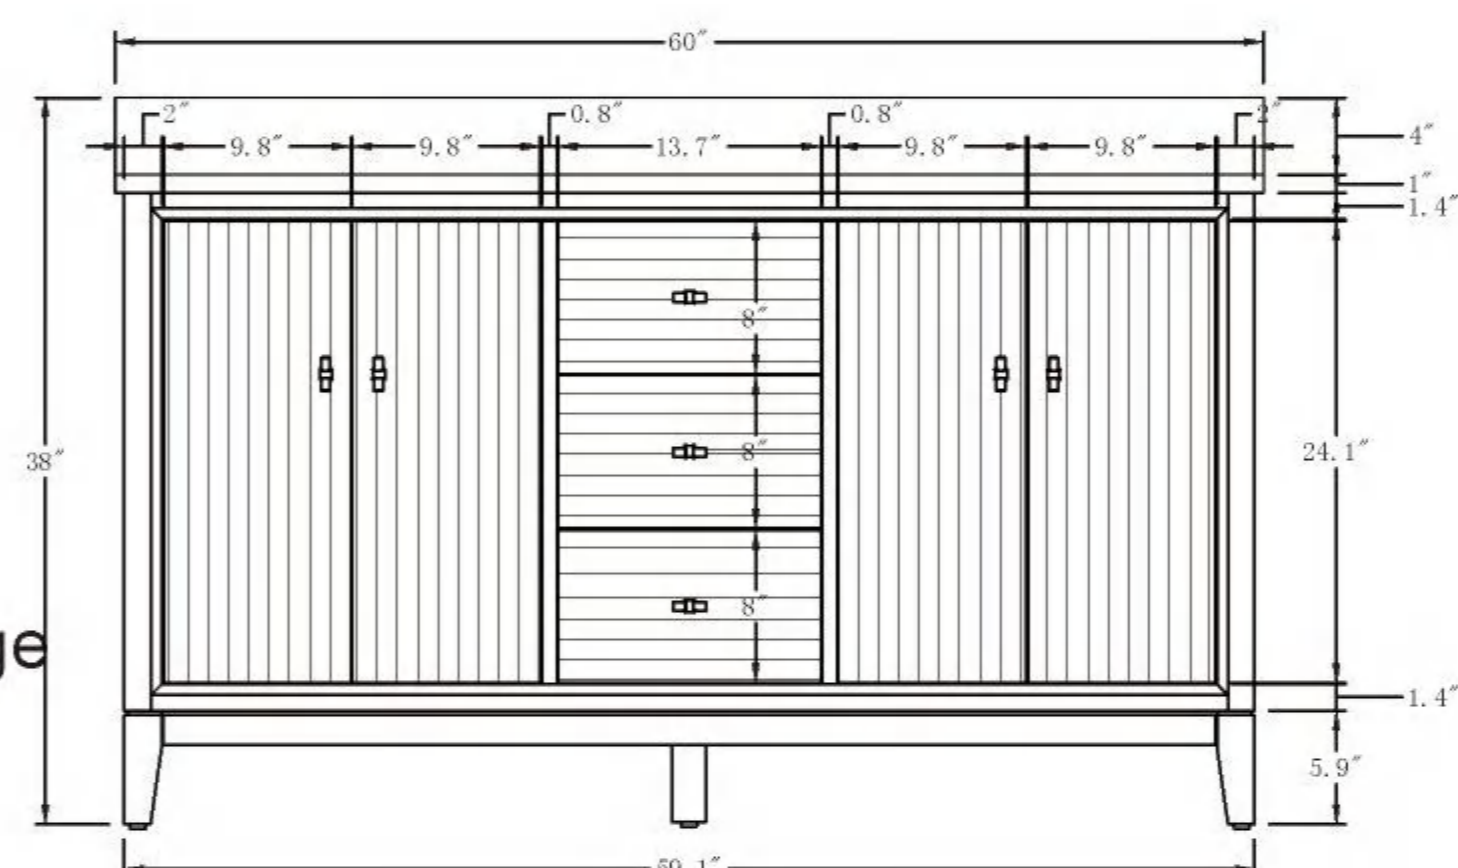

• CVK60S

60 Inch Single Sink Bathroom Vanity With Engineered Marble Top

60"W *22"D*38"H

**Mirror, Faucet, & Drain Sold Separately.*

Hardware Available in Matte Black, Polished Chrome & Titanium Gold

Available in Driftwood Grey, Nature Oak, Vintage Spruce - Blue, White & Walnut