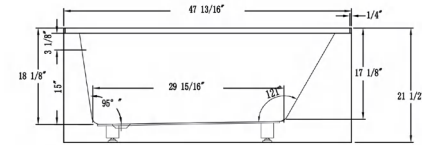

About Product

Acrylic Alcove Skirt Bathtub

• B3011-Left

47.8" length X 32" width X 21.5" height

Available in Brushed Nickel, Matte Black, Polished Chrome, Pure White & Titanium Gold

• B3011-Right

47.8" length X 32" width X 21.5" height