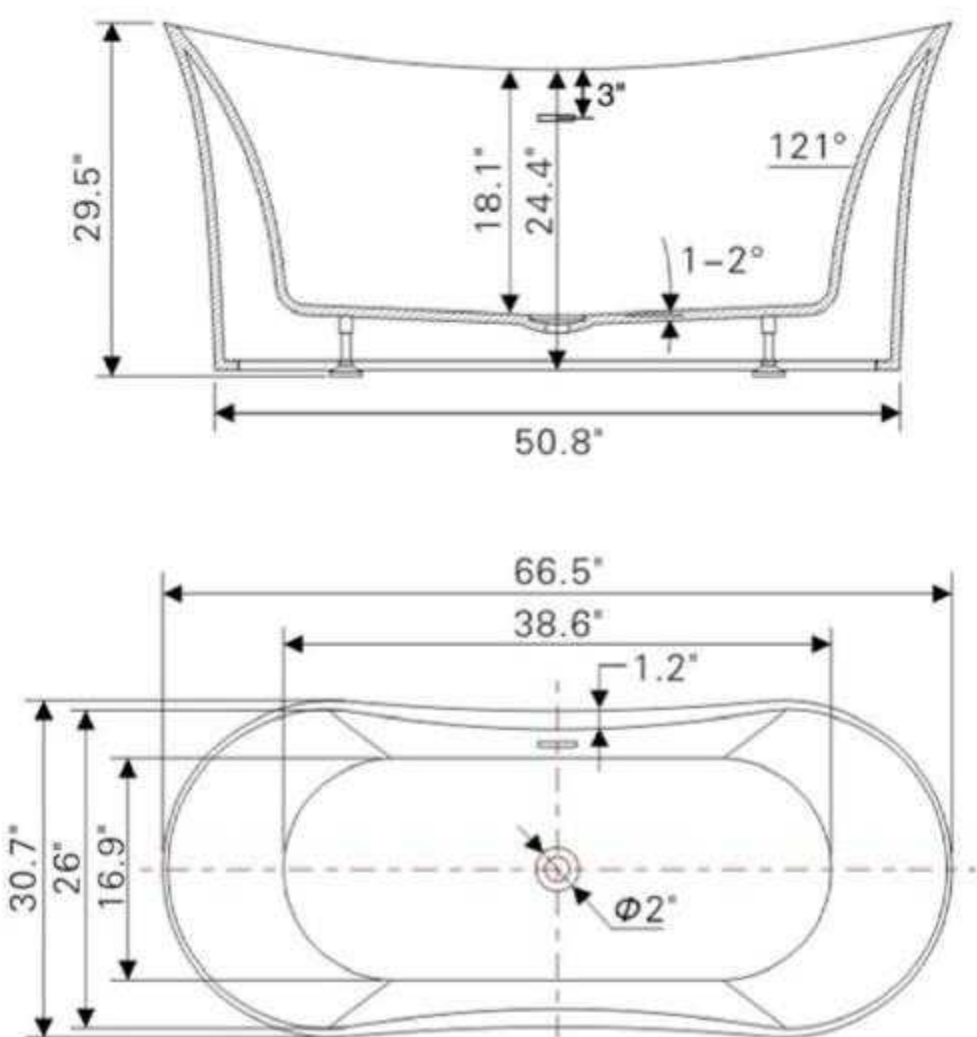

Freestanding white acrylic bathtub
66.5" length X 30.7" width X 29.5" height

*With overflow and pop-up drain
Includes flexible drain hose.
UPC Certified.

Available in Polished Chrome, Integrated Chrome, Brushed Nickel, Matte Black, Oil-Rubbed Bronze, Pure White, Titanium Gold