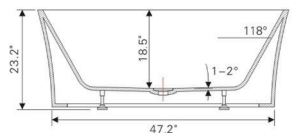

*With polished chrome pop-up drain.
Includes flexible drain hose.
UPC Certified.