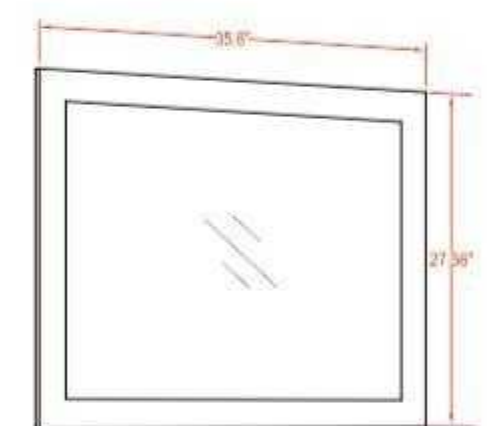

36 inch single sink bathroom vanity set

36"W*18"D*36"H

**Includes sink and mirror.
Faucet sold seperately.*

Available in Blue, Espresso, Grey & White, Driftwood Grey, Natural Oak, Vintage Green