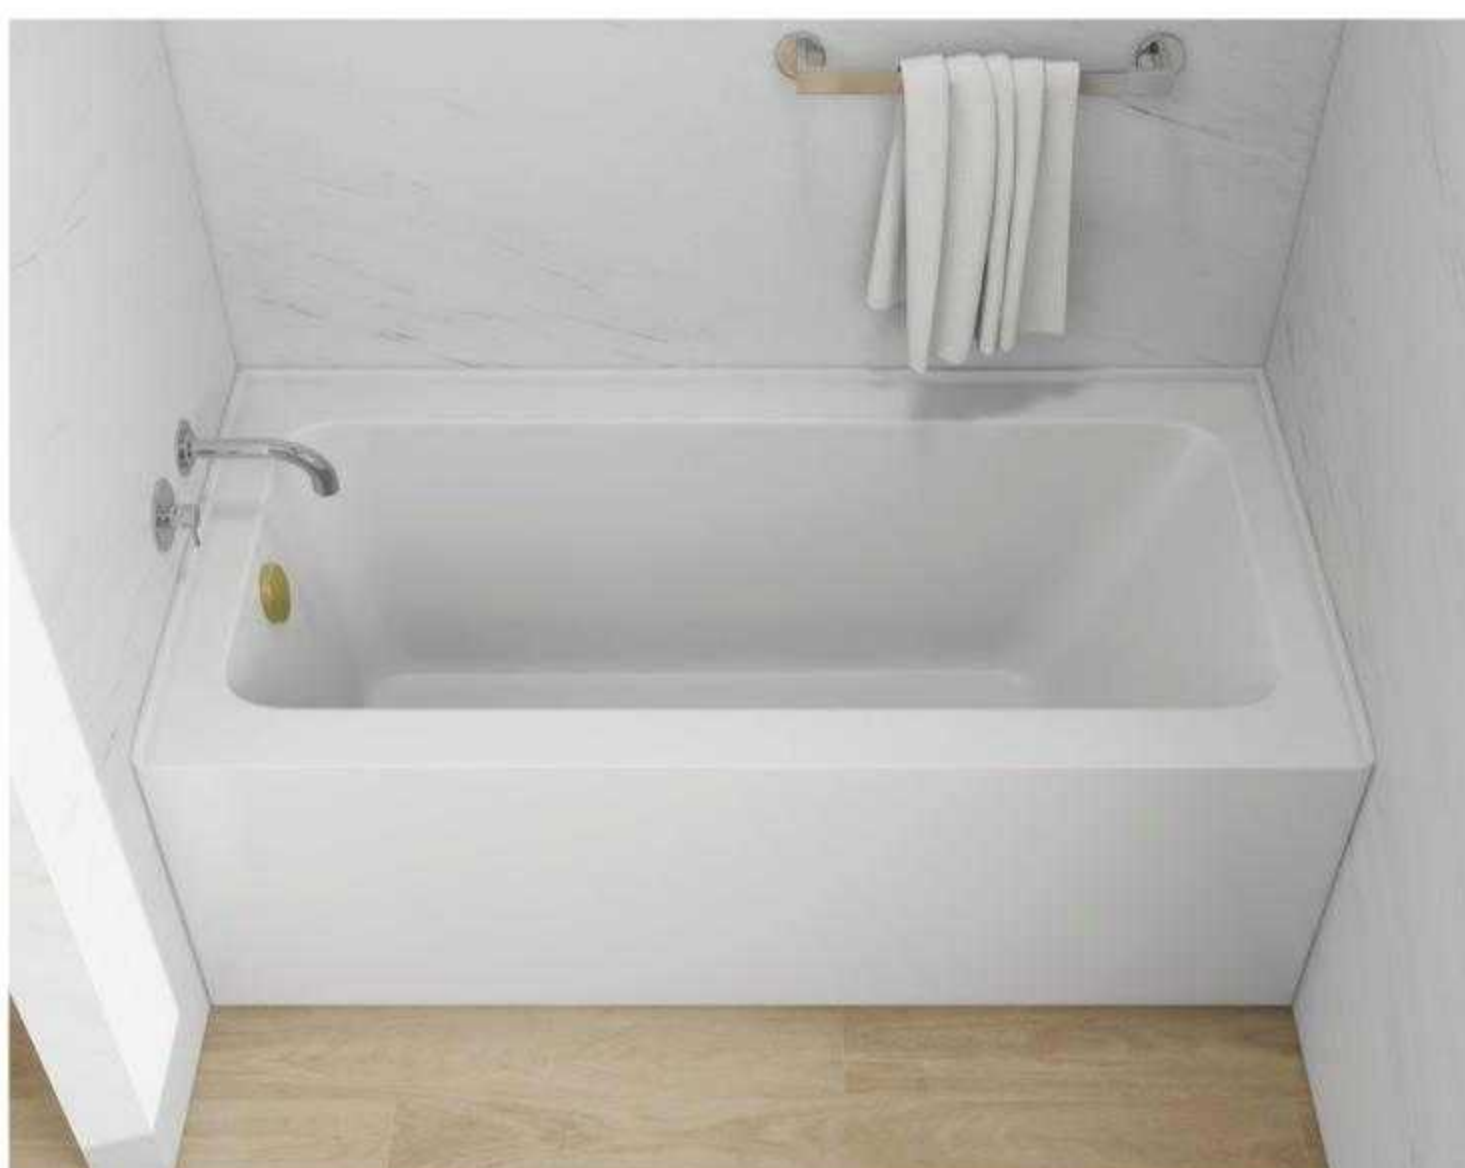

• **B301M-Right**

54" length X 32" width X 21.5" height

Available in Brushed Nickel, Matte Black, Polished Chrome, Pure White & Titanium Gold

• **B3022-Left**

60" length X 30" width X 21.5" height

Available in Brushed Nickel, Matte Black, Polished Chrome, Pure White & Titanium Gold

• B3022-Right

60" length X 30" width X 21.5" height

Available in Brushed Nickel, Matte Black, Polished Chrome, Pure White & Titanium Gold

• B3031L/R+BSW01

60" length X 32" width X 80" height

• BSB01+BSW02

60" length X 32" width X 80" height