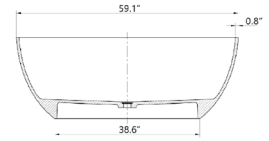

**With overflow and Polished Chrome Pop Up Drain.
UPC Certified.*

- **BS211-PC**

Freestanding solid surface resin bathtub
59.1" length X 29.5" width X 21.7" height

**With Polished Chrome Pop Up Drain.
 UPC Certified.*