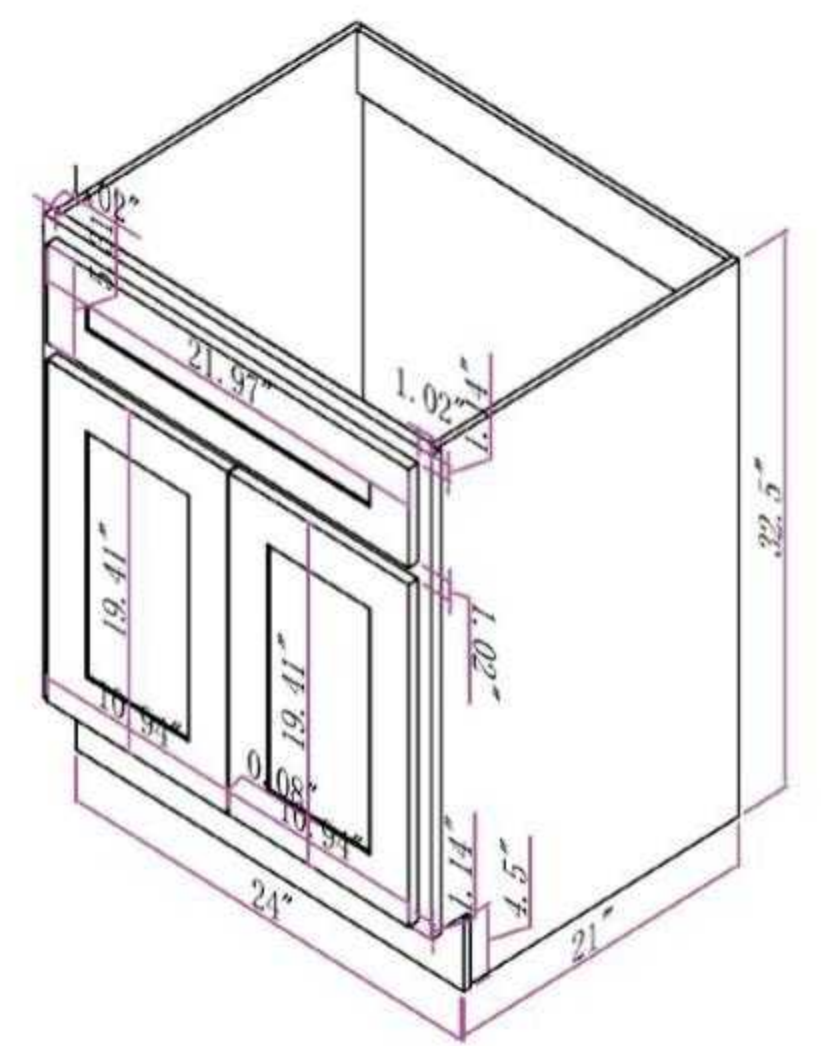

24 Inch Vanity Cabinet
24"W*21"D*32.5"H

Available in Brown, Grey, White