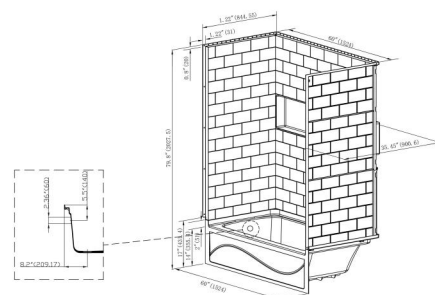

60 in. x 32 in. 4-Piece Direct-to-Stud Alcove Tub Surround With Right Drian Soaking Bathtub Combo in White