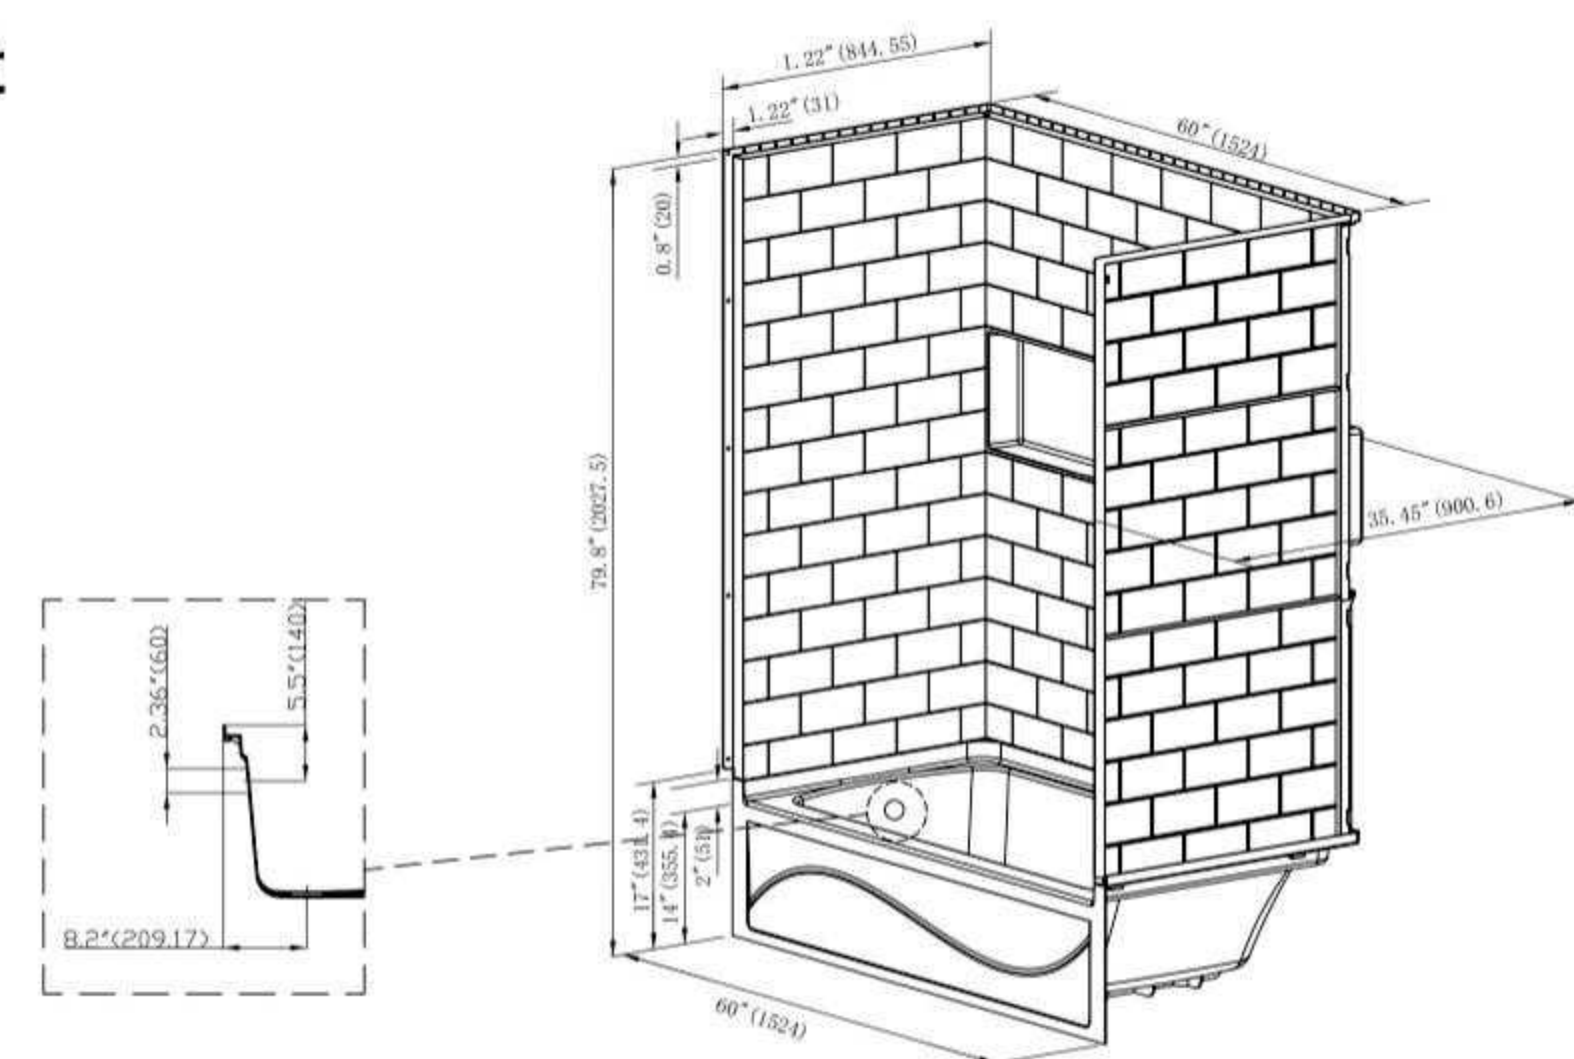

• B3022-Right

60" length X 30" width X 21.5" height

Available in Brushed Nickel, Matte Black, Polished Chrome, Pure White & Titanium Gold

• B3031L/R+BSW01

60" length X 32" width X 80" height

• BSB01+BSW02

60" length X 32" width X 80" height