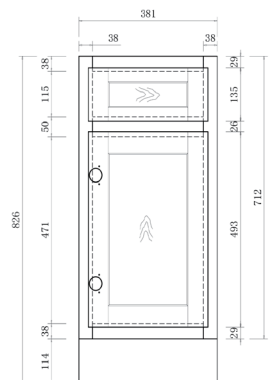

Available in Blue, Brown, Green, Grey, Silver, & White