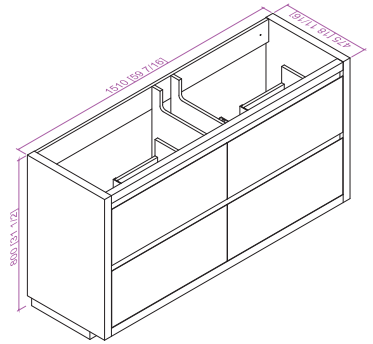

60 Inch Double Sink Bathroom Vanity With Resin Top