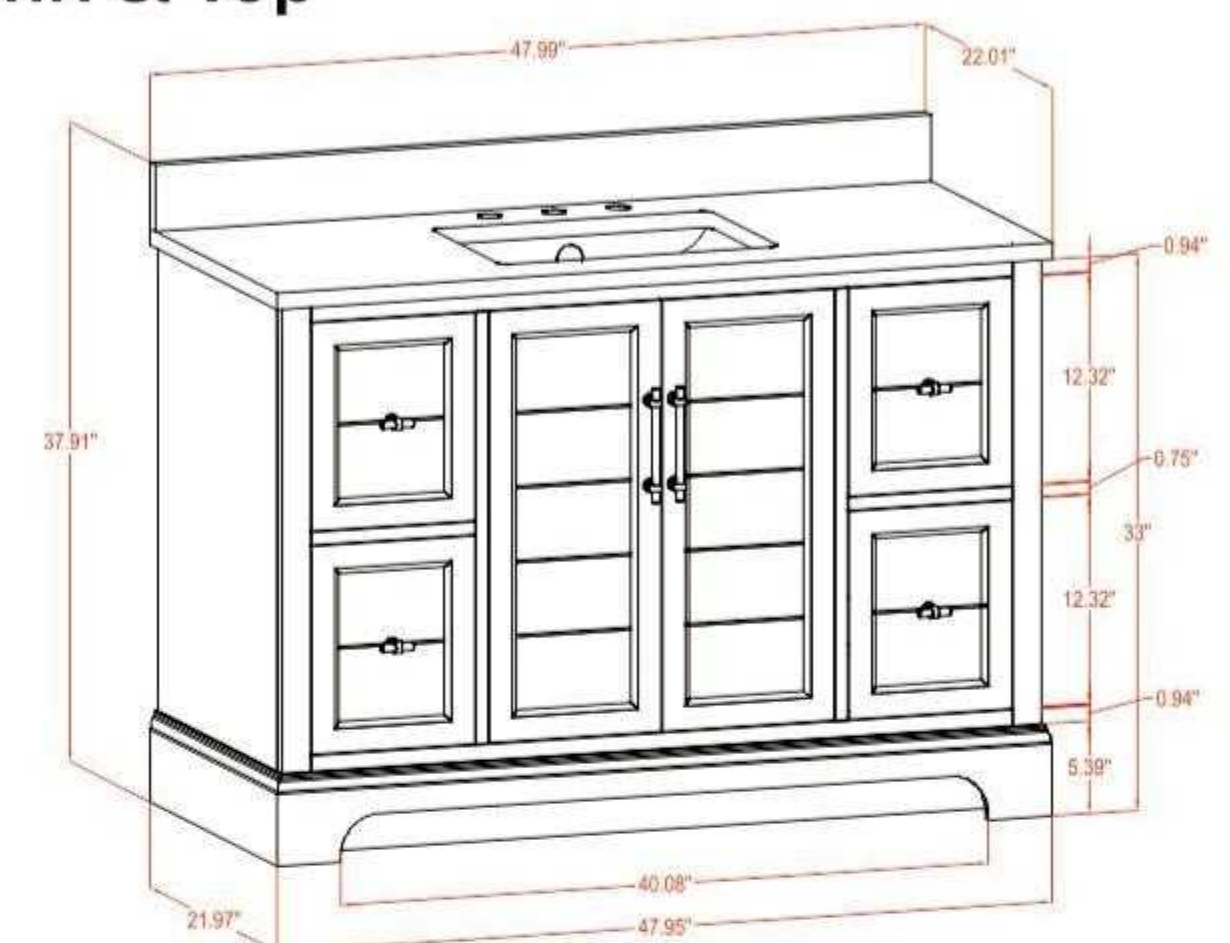

• **CVE48**

48" Single Sink Bathroom Vanity with Ceramic Sink & Top

48"W*22"D*38"H

**Includes sink.
Faucet sold separately.*

Available in Grey, Vintage Green, White & Vintage Spruce Blue

• **CVE54**

54" Single Sink Bathroom Vanity with Ceramic Sink & Top