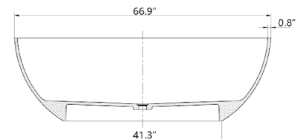

- **BS222-PC**

Freestanding solid surface resin bathtub
68.9" length X 29.5" width X 22.8" height

**With Polished Chrome Pop Up Drain.
 UPC Certified.*

- **BS222-PR**

Freestanding solid surface resin bathtub
68.9" length X 29.5" width X 22.8" height