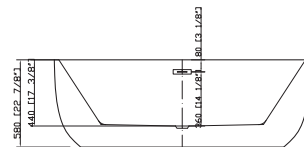

Freestanding white acrylic bathtub
66.8" length X 31.5" width X 22.8" height

*With overflow and pop-up drain
Includes flexible drain hose.
UPC Certified.

Available in Polished Chrome, Integrated Chrome, Brushed Nickel, Matte Black, Oil-Rubbed Bronze, Pure White, Titanium Gold