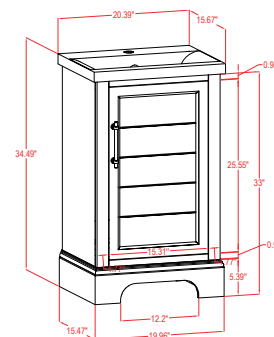

About Product

Bathroom Vanity Set-CVE

- CVE20

20" Single Sink Bathroom Vanity with Ceramic Sink & Top
20"W*16"D*34.5"H

**Includes sink.
 Faucet sold separately.*

Available in Grey, Vintage Green, White & Vintage spruce blue