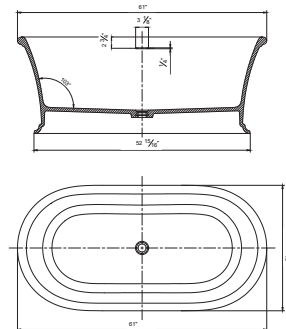

• **BS161G**

Freestanding solid surface resin glossy bathtub
61" length X 30.7" width X 23.6" height

**With overflow and pop-up drain.*
White glossy finish.
UPC Certified.

• **BS162G**

Freestanding solid surface resin glossy bathtub
66.9" length X 31.5" width X 23.6" height