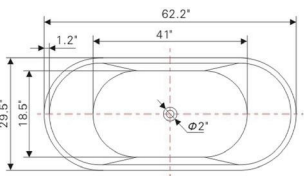

*With polished chrome pop-up drain.
Includes flexible drain hose.
UPC Certified.