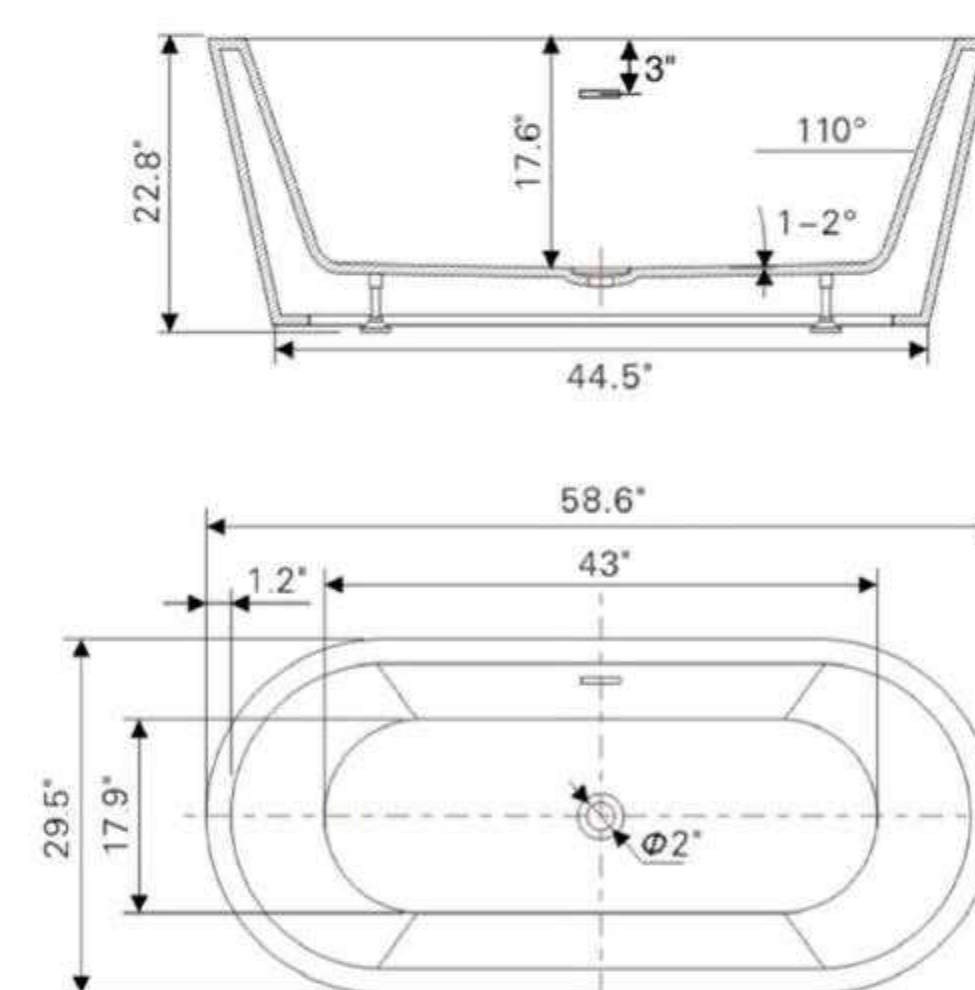

• **B815N1**

Freestanding white acrylic bathtub

58.6" length X 29.5" width X 22.8" height

**With overflow and pop-up drain
Includes flexible drain hose.
UPC Certified.*

Available in Polished Chrome, Integrated Chrome, Brushed Nickel, Matte Black, Oil-Rubbed Bronze, Pure White, Titanium Gold