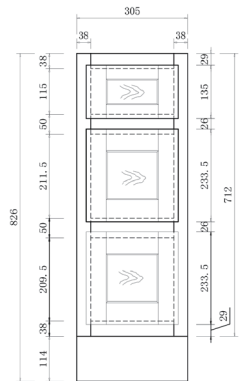

Available in Blue, Brown, Green, Grey, Silver, & White