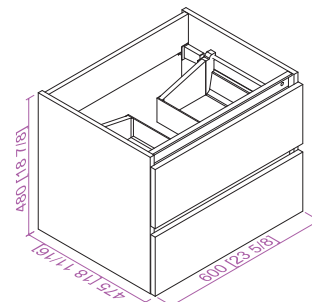

24 Inch LED Lighted Wall Hung Single Sink Bathroom Vanity With Resin Top
24"W*18.5"D*20"H