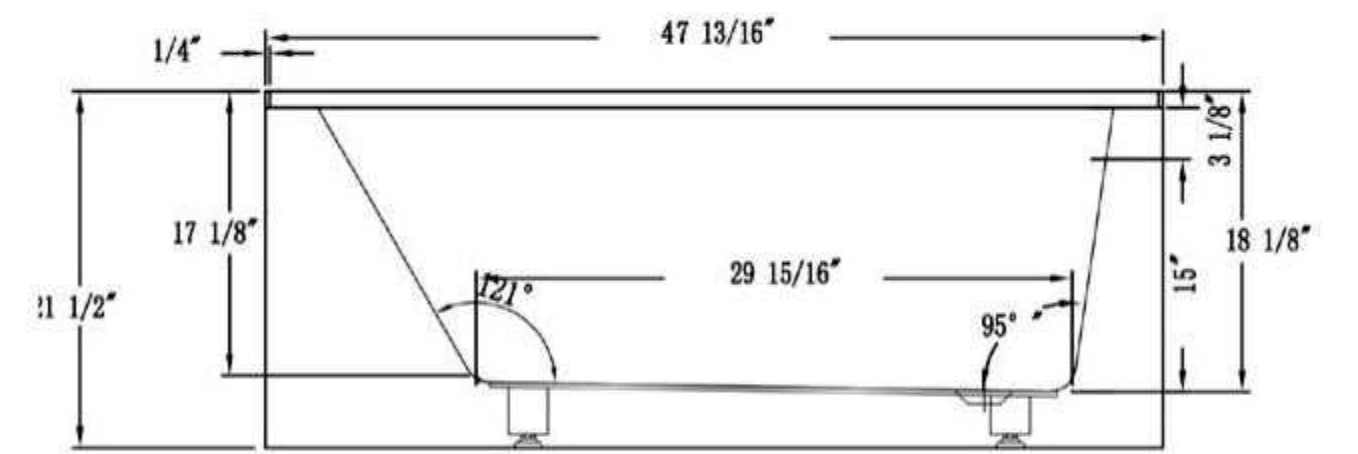

47.8" length X 32" width X 21.5" height

Available in Brushed Nickel, Matte Black, Polished Chrome, Pure White & Titanium Gold