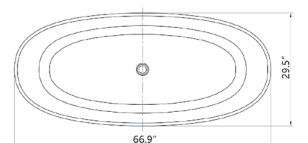

• **BS222-PC**

**Freestanding solid surface resin bathtub
68.9" length X 29.5" width X 22.8" height**

**With Polished Chrome Pop Up Drain.
UPC Certified.*

• **BS222-PR**

**Freestanding solid surface resin bathtub
68.9" length X 29.5" width X 22.8" height**