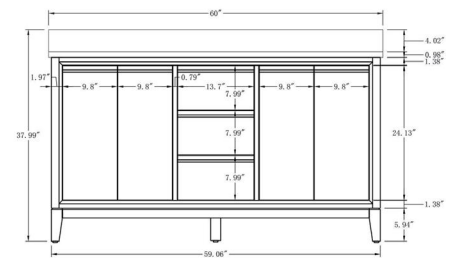

60 Inch Double Sink Bathroom Vanity With Engineered Marble Top

60"W*22"D*38"H

*Mirror, Faucet, & Drain Sold Separately.

Available in Driftwood Grey, Natural Oak, Vintage Green & White