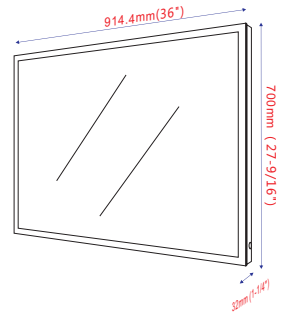

- **VA3D-48**

LED bathroom mirror with touch sensor
27.6" height X 48" width X 1.3" depth

**5500K blue & white LED.
 7 lumen for each LED, each LED 0.7W, total LED 144pcs.*

- VA3D-60

LED bathroom mirror with touch sensor
27.6" height X 60" width X 1.3" depth