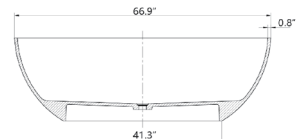

• **BS222-PC**

**Freestanding solid surface resin bathtub
68.9" length X 29.5" width X 22.8" height**

**With Polished Chrome Pop Up Drain.
UPC Certified.*

• **BS222-PR**

**Freestanding solid surface resin bathtub
68.9" length X 29.5" width X 22.8" height**