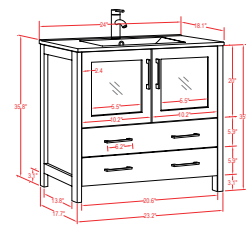

**Includes sink and mirror.
Faucet sold seperately.*

Available in Blue, Espresso, Grey, White, Natural Oak, Vintage Green, Driftwood Gray