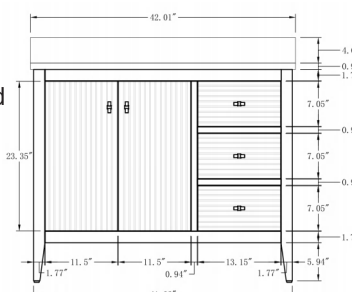

• **CVL42**

42 Inch Single Sink Bathroom Vanity With Engineered Marble Top

42"W*22"D*38"H

*Mirror, Faucet, & Drain Sold Separately.

Hardware Available in Matte Black, Polished Chrome & Titanium Gold

Cabinet Available in Driftwood Grey, Grey, Natural Oak, Vintage Green, White & Walnut