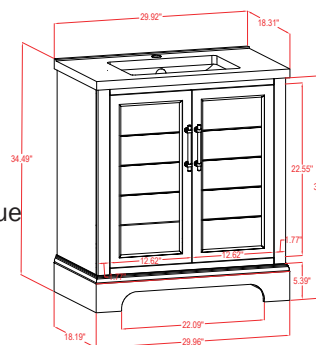

30" Single Sink Bathroom Vanity with Ceramic Sink & Top
30"W*16"D*34.5"H

**Includes sink.
Faucet sold separately.*

Available in Grey, Vintage Green, White & Vintage spruce blue