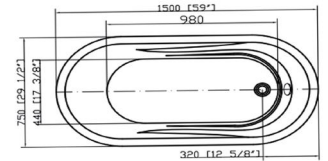

• B9062

Freestanding white acrylic bathtub
66.8" length X 31.5" width X 22.8" height

*With overflow and pop-up drain
Includes flexible drain hose.
UPC Certified.

Available in Polished Chrome, Integrated Chrome, Brushed Nickel, Matte Black, Oil-Rubbed Bronze, Pure White, Titanium Gold

• B9091

Freestanding white acrylic bathtub
59" length X 29.5" width X 22.8" height

*With overflow and pop-up drain
Includes flexible drain hose.
UPC Certified.

• B9102

Freestanding white acrylic bathtub
67.3" length X 29.5" width X 30.8" height

*With overflow and pop-up drain
Includes flexible drain hose.
UPC Certified.