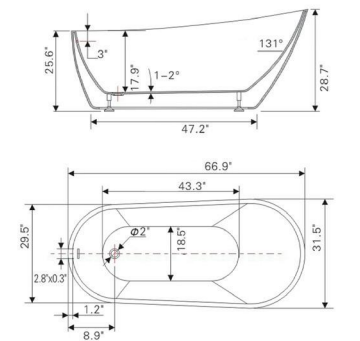

• B5172

Freestanding white acrylic bathtub
70.5" length X 31.5" width X 28.3" height

**With overflow and pop-up drain
 Includes flexible drain hose.
 UPC Certified.*

Available in Polished Chrome, Integrated Chrome, Brushed Nickel, Matte Black, Oil-Rubbed Bronze, Pure White, Titanium Gold

• B5222

Freestanding white acrylic bathtub
66.9" length X 31.5" width X 28.7" height

**With overflow and pop-up drain
 Includes flexible drain hose.
 UPC Certified.*

Available in Polished Chrome, Integrated Chrome, Brushed Nickel, Matte Black, Oil-Rubbed Bronze, Pure White, Titanium Gold