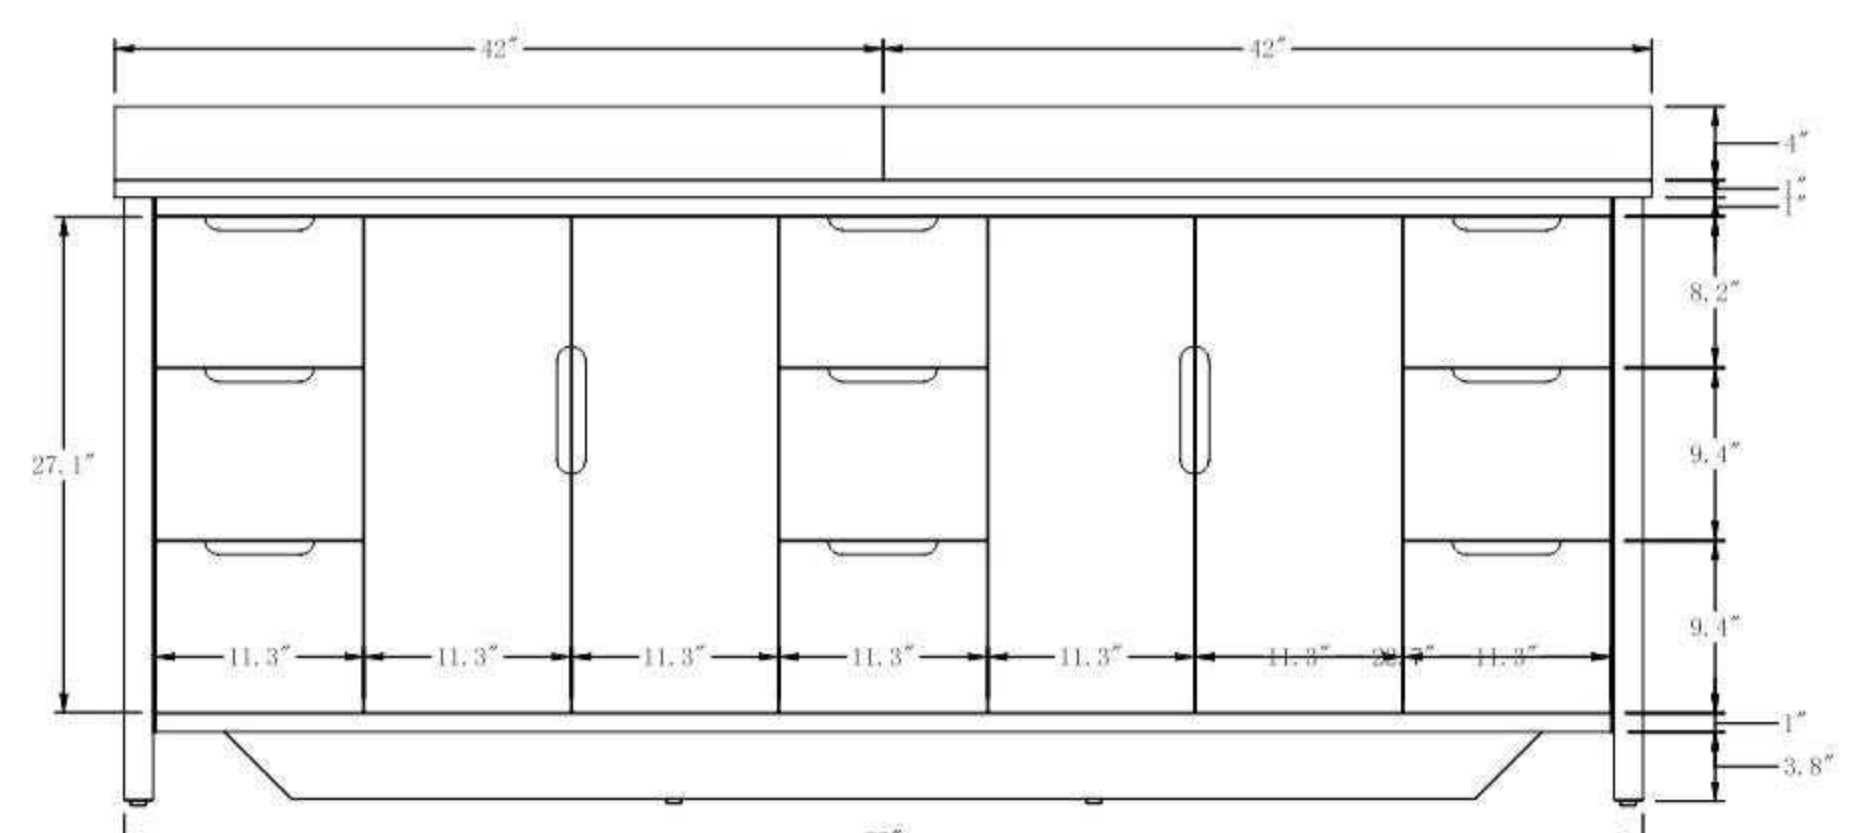

Available color: Tan, Light Wheat