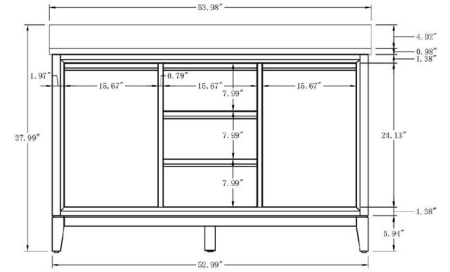

• CVH48

48 Inch Single Sink Bathroom Vanity With Engineered Marble Top

48"W*22"D*38"H

*Mirror, Faucet, & Drain Sold Separately.

Available in Driftwood Grey, Natural Oak, Vintage Green & White

• CVH54D

54 Inch Double Sink Bathroom Vanity With Engineered Marble Top

54"W*22"D*38"H

*Mirror, Faucet, & Drain Sold Separately.

Available in Driftwood Grey, Natural Oak, Vintage Green & White

• CVH60D

60 Inch Double Sink Bathroom Vanity With Engineered Marble Top

60"W*22"D*38"H

*Mirror, Faucet, & Drain Sold Separately.

Available in Driftwood Grey, Natural Oak, Vintage Green & White

• CVH60S

60 Inch Double Sink Bathroom Vanity With Engineered Marble Top

60"W*22"D*38"H

*Mirror, Faucet, & Drain Sold Separately.

Available in Driftwood Grey, Natural Oak, Vintage Green & White