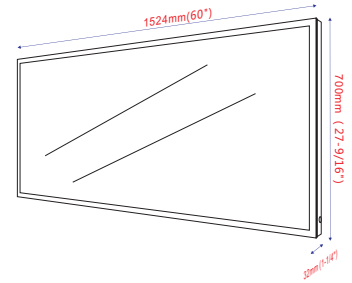

**5500K blue & white LED.
7 lumen for each LED, each LED 0.7W, total LED 144pcs.*