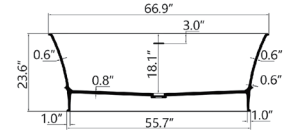

Freestanding solid surface resin matte bathtub
66.9" length X 31.5" width X 23.6" height