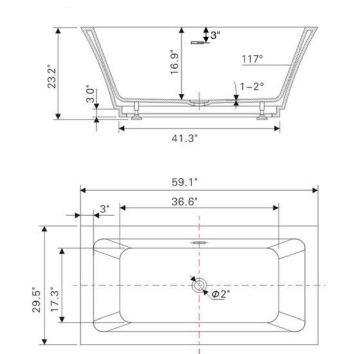

Freestanding white acrylic bathtub
59.1" length X 29.5" width X 23.2" height

*With overflow and pop-up drain
Includes flexible drain hose.
UPC Certified.

Available in Polished Chrome, Integrated Chrome, Brushed Nickel, Matte Black, Oil-Rubbed Bronze, Pure White, Titanium Gold