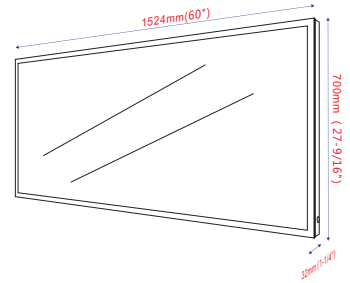

**5500K blue & white LED.
7 lumen for each LED, each LED 0.7W, total LED 144pcs.*