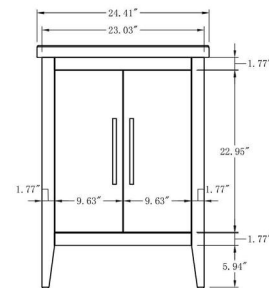

- CVI24

24 Inch Single Sink Bathroom Vanity With Ceramic Top

24"W*18.5"D*34"H

*Mirror, Faucet, & Drain Sold Separately.

Hardware Available in Matte Black, Brushed Nickel & Golden Brushed

Cabinet Available in Driftwood Grey, Grey, Natural Oak, Vintage Green & White