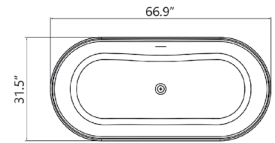

• **BS191M**

**With overflow and Polished Chrome Pop Up Drain.
UPC Certified.*

• **BS192M**

Freestanding solid surface resin matte bathtub
66.9" length X 31.5" width X 23.6" height

**With overflow and Polished Chrome Pop Up Drain.
UPC Certified.*

• **BS191G**

**With overflow and Polished Chrome Pop Up Drain.
UPC Certified.*

• **BS192G**

**With overflow and Polished Chrome Pop Up Drain.
UPC Certified.*