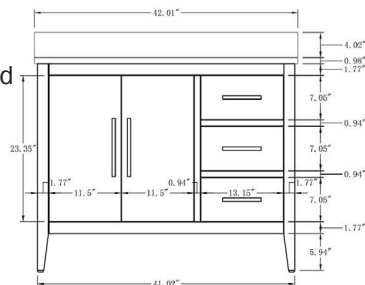

• CVI42

42 Inch Single Sink Bathroom Vanity With Engineered Marble Top

42"W*22"D*38"H

*Mirror, Faucet, & Drain Sold Separately.

Hardware Available in Matte Black, Polished Chrome & Titanium Gold

Cabinet Available in Driftwood Grey, Grey, Natural Oak, Vintage Green & White