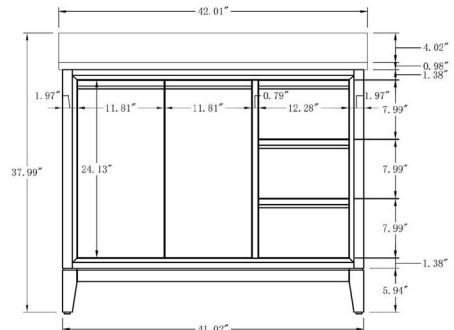

42 Inch Single Sink Bathroom Vanity With Engineered Marble Top