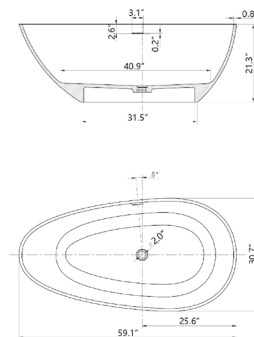

• **BS131-PC**

*With Polished Chrome Pop Up Drain.
UPC Certified.

• **BS132-PC**

*With Polished Chrome Pop Up Drain.
UPC Certified.

• **BS131-PR**

*With Polished Chrome Pop Up Drain.
UPC Certified.

• **BS132-PR**

*With Polished Chrome Pop Up Drain.
UPC Certified.