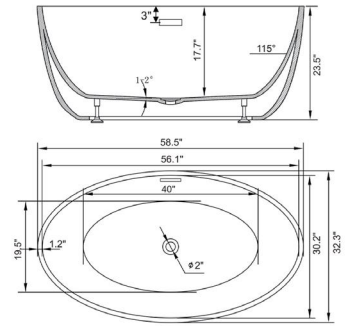

*With overflow and pop-up drain
Includes flexible drain hose.
UPC Certified.

Available in Polished Chrome, Integrated Chrome, Brushed Nickel, Matte Black, Oil-Rubbed Bronze, Pure White, Titanium Gold