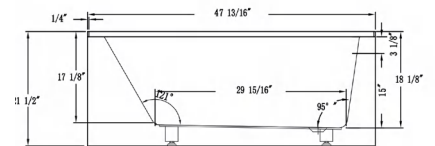

47.8" length X 32" width X 21.5" height

Available in Brushed Nickel, Matte Black, Polished Chrome, Pure White & Titanium Gold