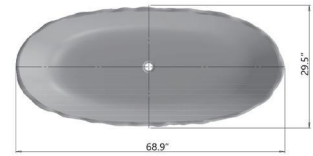

• **BS222-PC**

**Freestanding solid surface resin bathtub
68.9" length X 29.5" width X 22.8" height**

**With Polished Chrome Pop Up Drain.
UPC Certified.*

• **BS222-PR**

**Freestanding solid surface resin bathtub
68.9" length X 29.5" width X 22.8" height**

**With Polished Chrome Pop Up Drain.
UPC Certified.*

• **BS221-PW**

**Freestanding solid surface resin bathtub
68.9" length X 29.5" width X 22.8" height**

**With Polished Chrome Pop Up Drain.
UPC Certified.*

• **BS182M**

**Freestanding solid surface resin matte bathtub
63" length X 37.4" width X 23.6" height**

**With overflow and Polished Chrome Pop Up Drain.
UPC Certified.*