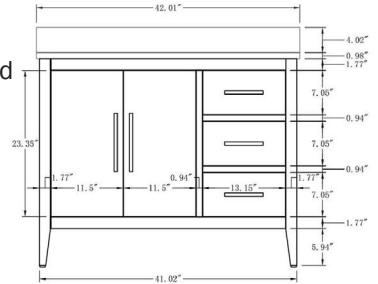

• CVI42

42 Inch Single Sink Bathroom Vanity With Engineered Marble Top

42"W*22"D*38"H

*Mirror, Faucet, & Drain Sold Separately.

Hardware Available in Matte Black, Brushed Nickel & Golden Brushed

Cabinet Available in Driftwood Grey, Grey, Natural Oak, Vintage Green & White