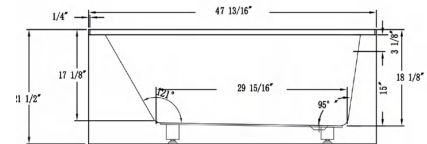

47.8" length X 32" width X 21.5" height

Available in Brushed Nickel, Matte Black, Polished Chrome, Pure White & Titanium Gold