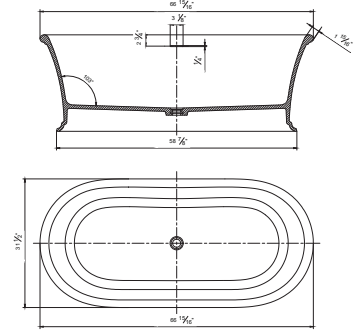

• **BS162G**

Freestanding solid surface resin glossy bathtub
66.9" length X 31.5" width X 23.6" height

*With overflow and pop-up drain.
White glossy finish.
UPC Certified.

• **BS172C**

Freestanding solid surface concrete bathtub
66.9" length X 33.4" width X 21.6" height

*With overflow and pop-up drain.
UPC Certified.

• **BS131-MD**

Freestanding solid Oval Shaped Stone Resin
59.1" length X 30.7" width X 21.3" height

*With overflow and Polished Chrome Pop Up Drain.
UPC Certified.

• **BS132-MD**

Freestanding solid Oval Shaped Stone Resin
66.9" length X 33.5" width X 21.7" height

*With overflow and Polished Chrome Pop Up Drain.
UPC Certified.