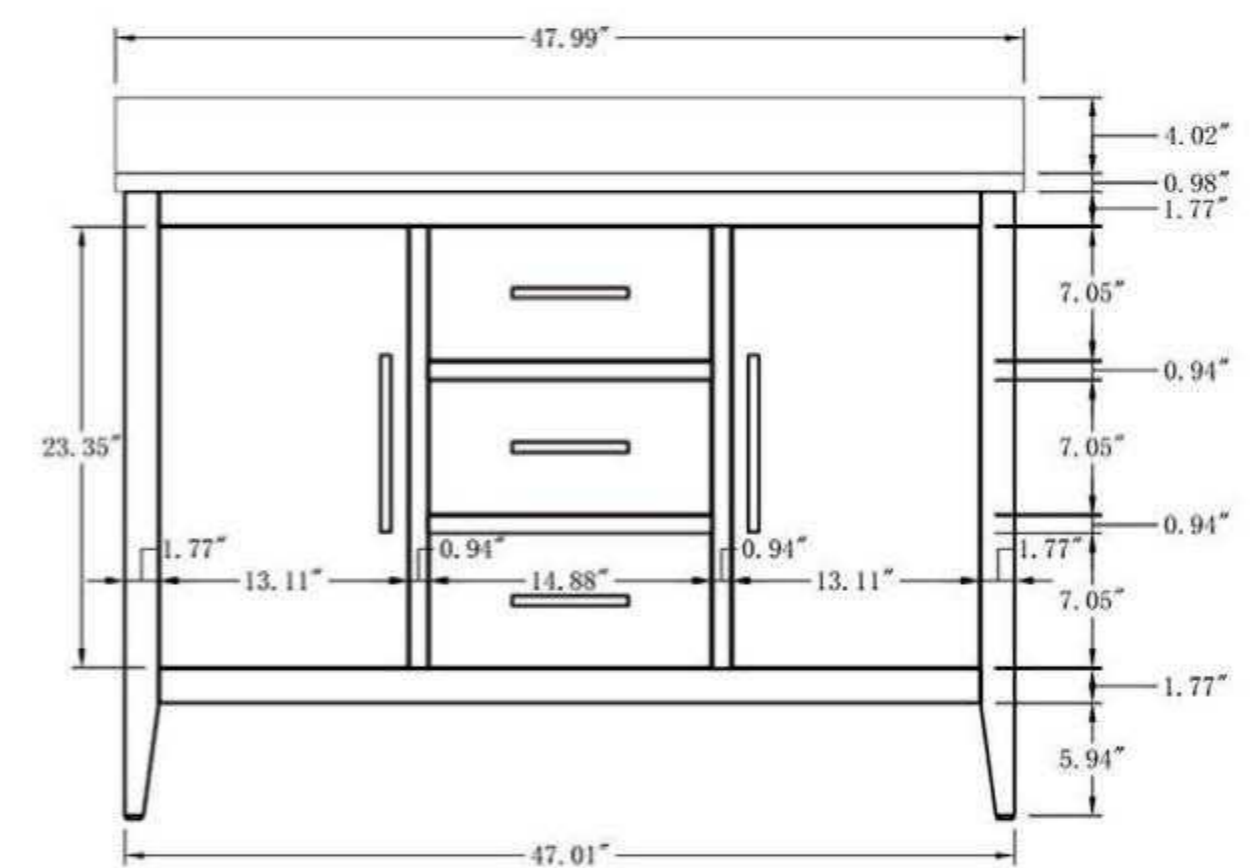

48 Inch Single Sink Bathroom Vanity With Engineered Marble Top

48"W*22"D*38"H

*Mirror, Faucet, & Drain Sold Separately.

Hardware Available in Matte Black, Polished Chrome & Titanium Gold

Cabinet Available in Driftwood Grey, Grey, Natural Oak, Vintage Green & White