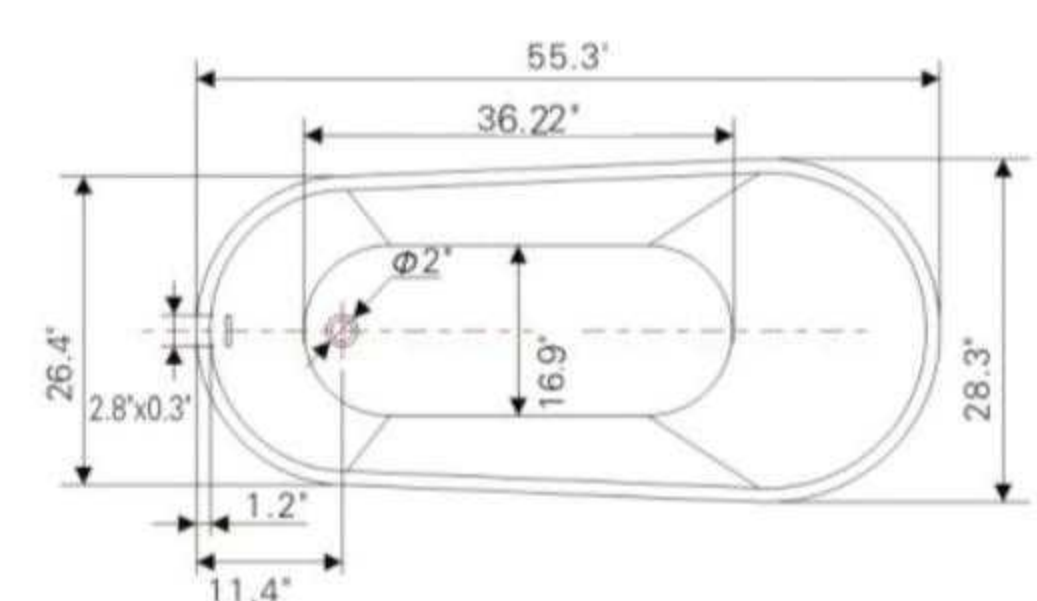

• **B531**

Freestanding white acrylic bathtub
55.3" length X 28.3" width X 28.7" height

*With overflow and pop-up drain
Includes flexible drain hose.
UPC Certified.

Available in Polished Chrome, Integrated Chrome, Brushed Nickel, Matte Black, Oil-Rubbed Bronze, Pure White, Titanium Gold