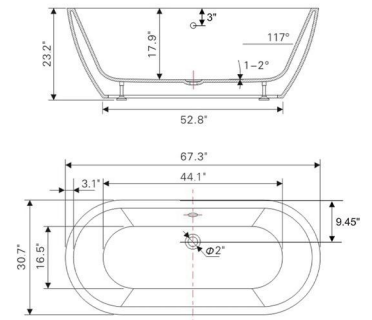

• B834M

*With overflow and pop-up drain
Includes flexible drain hose.
UPC Certified.

Available in Polished Chrome, Integrated Chrome, Brushed Nickel, Matte Black, Oil-Rubbed Bronze, Pure White, Titanium Gold

• B8362

*With overflow and pop-up drain
Includes flexible drain hose.
UPC Certified.

• B8372

Freestanding white acrylic bathtub
70.9" length X 33.7" width X 24" height

*With overflow and pop-up drain
Includes flexible drain hose.
UPC Certified.

• B8392

*With overflow and pop-up drain
Includes flexible drain hose.
UPC Certified.