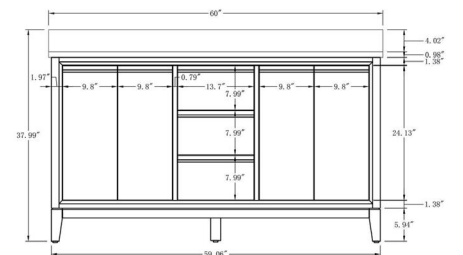

60 Inch Double Sink Bathroom Vanity With Engineered Marble Top

60"W*22"D*38"H

*Mirror, Faucet, & Drain Sold Separately.

Available in Driftwood Grey, Natural Oak, Vintage Green & White