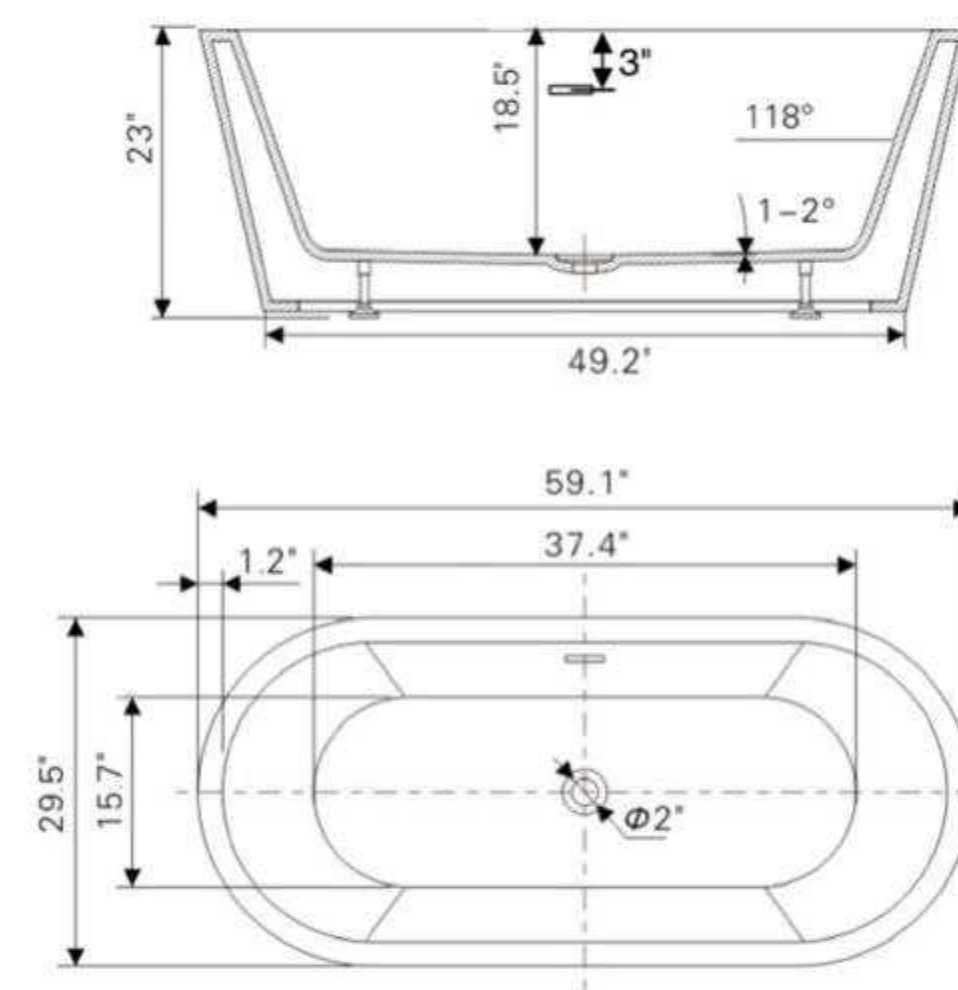

• **B8151**

Freestanding white acrylic bathtub

59.1" length X 29.5" width X 23" height

**With overflow and pop-up drain
Includes flexible drain hose.
UPC Certified.*

Available in Polished Chrome, Integrated Chrome, Brushed Nickel, Matte Black, Oil-Rubbed Bronze, Pure White, Titanium Gold