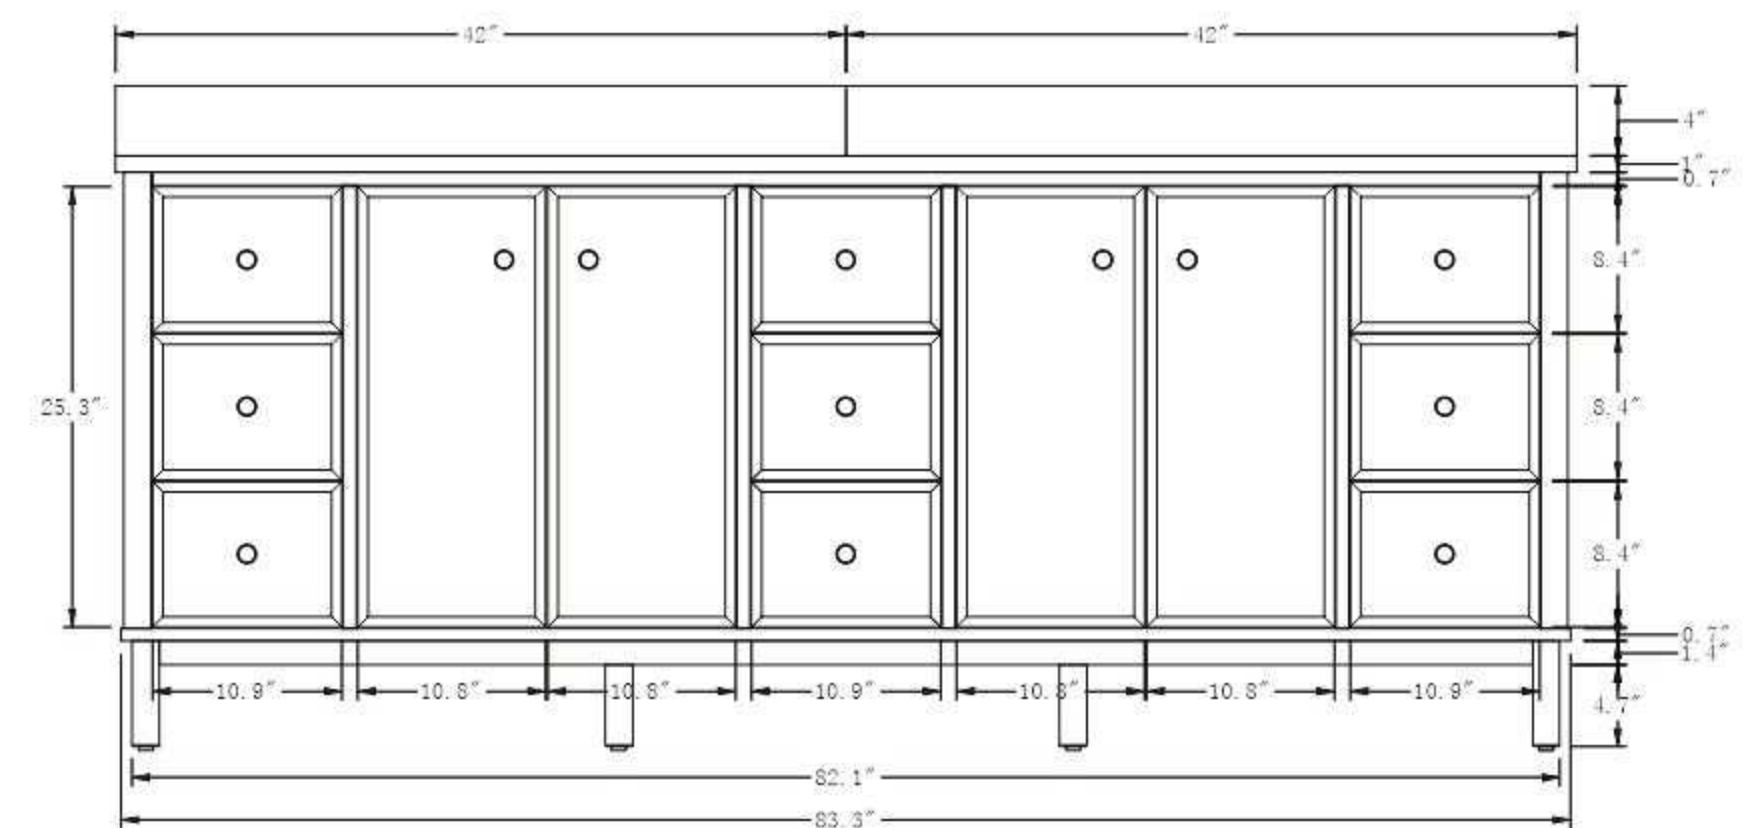

Available color: Tan, Light Wheat