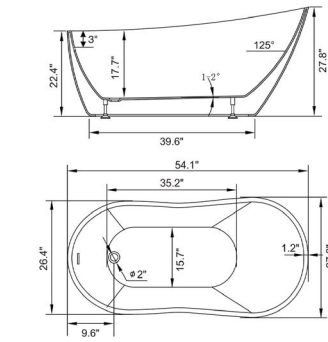

• B525

Freestanding white acrylic bathtub

54.1" length X 27.8" width X 27.8" height

**With overflow and pop-up drain
Includes flexible drain hose.
UPC Certified.*

Available in Polished Chrome, Integrated Chrome, Brushed Nickel, Matte Black, Oil-Rubbed Bronze, Pure White, Titanium Gold