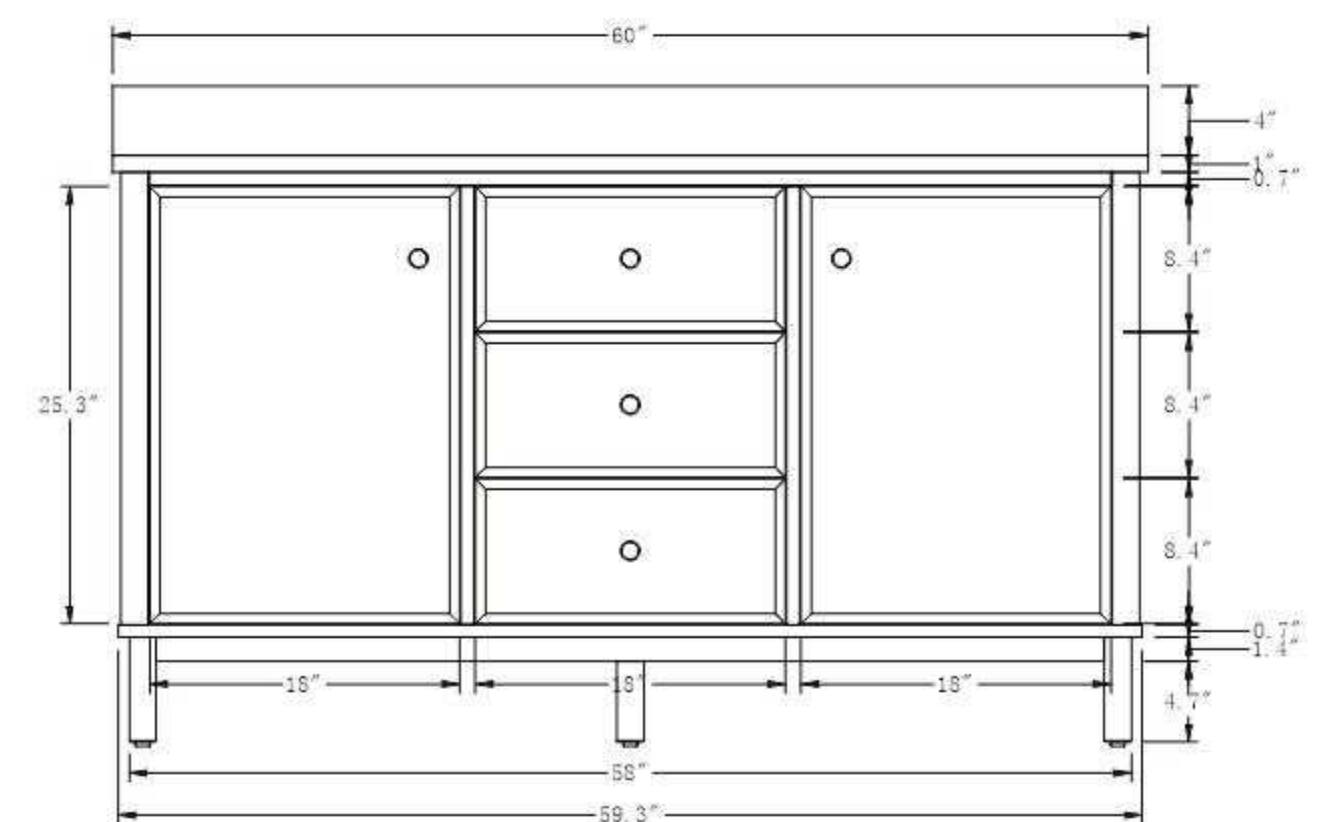

About Product

Bathroom Vanity Set-CVN

- **CVN36-LW-ET**

36 Inch Single Sink Bathroom Vanity With Engineered Marble Top

36"W *22"D*38"H

*Mirror, Faucet, & Drain Sold Separately.

Available color: Tan, Light Wheat

- **CVN42-LW-ET**

42 Inch Single Sink Bathroom Vanity With Engineered Marble Top

42"W *22"D*38"H

*Mirror, Faucet, & Drain Sold Separately.

Available color: Tan, Light Wheat

- **CVN48-T-ET**

48 Inch Single Sink Bathroom Vanity With Engineered Marble Top

48"W *22"D*38"H

*Mirror, Faucet, & Drain Sold Separately.

Available color: Tan, Light Wheat

- **CVN60S-LW-ET**

60 Inch Single Sink Bathroom Vanity With Engineered Marble Top

60"W *22"D*38"H

*Mirror, Faucet, & Drain Sold Separately.

Available color: Tan, Light Wheat