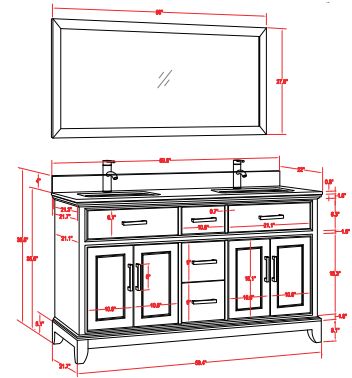

• CVA60D

60 inch double sink bathroom vanity set

60"W*22"D*40"H

**Includes sink and mirror.
Faucet sold seperately.*

Available in Espresso, Grey & White

• CVA60S

60 inch single sink bathroom vanity set

60"W*22"D*40"H