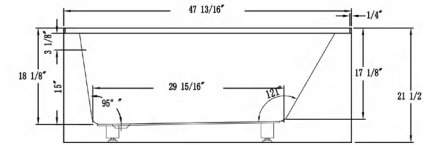

About Product

Acrylic Alcove Skirt Bathtub

- **B3011-Left**

47.8" length X 32" width X 21.5" height

Available in Brushed Nickel, Matte Black, Polished Chrome, Pure White & Titanium Gold

- **B3011-Right**

47.8" length X 32" width X 21.5" height