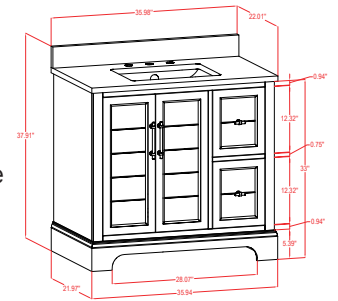

36" Single Sink Bathroom Vanity with Ceramic Sink & Top

36"W*22"D*38"H

**Includes sink.
Faucet sold seperately.*

Available in Grey, Vintage Green, White & Vintage spruce blue