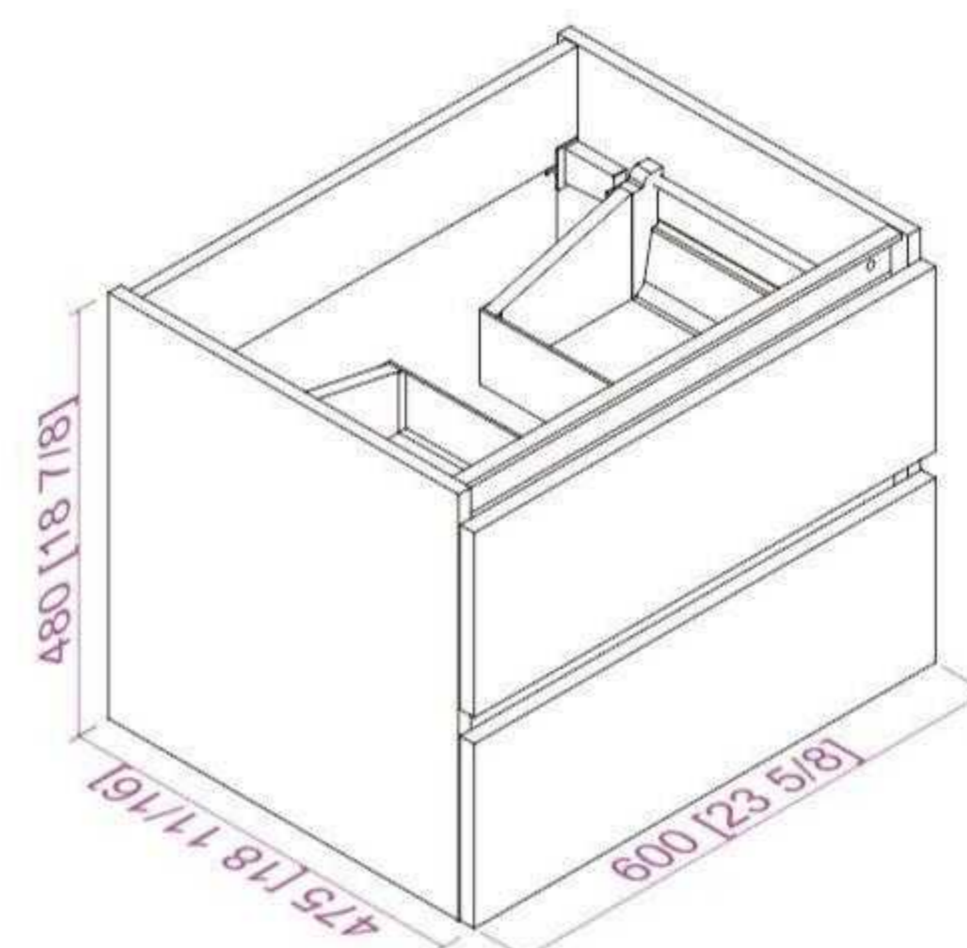

**Includes sink.
Mirror, Faucet, & Drain Sold Separately.*

- **CVF24W**

24 Inch Wall Hung Single Sink Bathroom Vanity With Resin Top
24"W*18.5"D*20"H

**Includes sink.
 Mirror, Faucet, & Drain Sold Separately.*