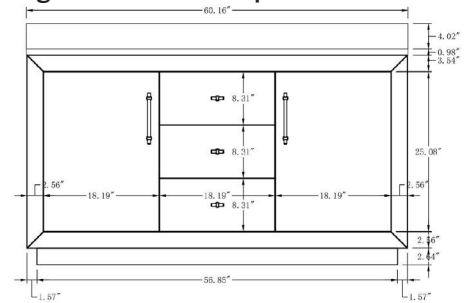

- CVG60S-T-ET

60 Inch Single Sink Bathroom Vanity With Engineered Marble Top

60"W*21.5"D*38"H

*Mirror, Faucet, & Drain Sold Separately.

- CVG72D-T-BT

72 Inch Double Sink Bathroom Vanity With Limestone Top

72"W*21.5"D*38"H

*Mirror, Faucet, & Drain Sold Separately.

- CVG72D-T-ET

72 Inch Double Sink Bathroom Vanity With Engineered Marble Top

72"W*21.5"D*38"H

*Mirror, Faucet, & Drain Sold Separately.