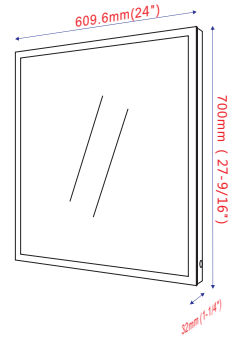

- **VA3D-24**

LED bathroom mirror with touch sensor
27.6" height X 24" width X 1.3" depth

**5500K blue & white LED.
7 lumen for each LED, each LED 0.7W, total LED 144pcs.*

- **VA3D-30**

LED bathroom mirror with touch sensor
27.6" height X 30" width X 1.3" depth