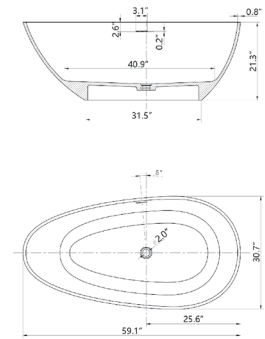

• **BS131-MD**

Freestanding solid Oval Shaped Stone Resin
59.1" length X 30.7" width X 21.3" height

**With overflow and Polished Chrome Pop Up Drain.*
UPC Certified.

• **BS132-MD**

Freestanding solid Oval Shaped Stone Resin
66.9" length X 33.5" width X 21.7" height