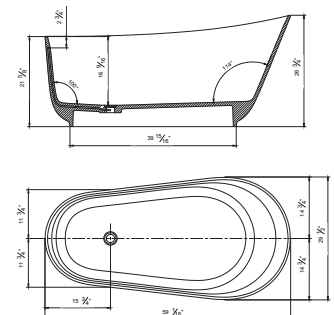

About Product

Freestanding Solid Bathtub

- **BS111M**

Freestanding solid surface resin matte bathtub

59.1" length X 29.5" width X 26.8" height

**With overflow and pop-up drain.
White matte finish.
UPC Certified.*

- **BS112M**

Freestanding solid surface resin matte bathtub

66.9" length X 31.5" width X 26.8" height

**With overflow and pop-up drain.
White matte finish.
UPC Certified.*

- **BS111G**

Freestanding solid surface resin glossy bathtub

59.1" length X 29.5" width X 26.8" height

**With overflow and pop-up drain.
White glossy finish.
UPC Certified.*