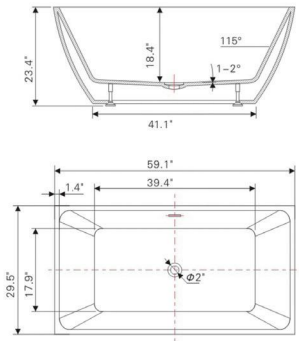

• **B8211**

Freestanding white acrylic bathtub

59.1" length X 29.5" width X 23.4" height

**With overflow and pop-up drain
Includes flexible drain hose.
UPC Certified.*

Available in Polished Chrome, Integrated Chrome, Brushed Nickel, Matte Black, Oil-Rubbed Bronze, Pure White, Titanium Gold