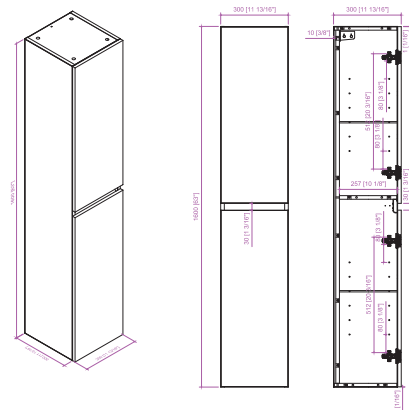

About Product

Bathroom Vanity Set-CVF

- CVF11WL

63 Inch LED Lighted Wall Hung Bathroom Cabinet
12"W*12"D*63"H

- CVF11W

63 Inch Wall Hung Bathroom Cabinet
12"W*12"D*63"H

- CVF24WL

24 Inch LED Lighted Wall Hung Single Sink Bathroom Vanity With Resin Top
24"W*18.5"D*20"H