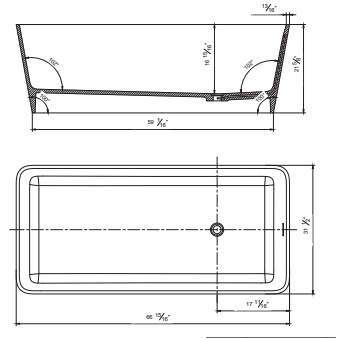

• **BS142M**

Freestanding solid surface resin glossy bathtub
66.9" length X 31.5" width X 21.6" height

*With overflow and pop-up drain.
White matte finish.
UPC Certified.

• **BS161M**

Freestanding solid surface resin matte bathtub
61" length X 30.7" width X 23.6" height

*With overflow and pop-up drain.
White matte finish.
UPC Certified.

• **BS162M**

Freestanding solid surface resin matte bathtub
66.9" length X 31.5" width X 23.6" height

*With overflow and pop-up drain.
White matte finish.
UPC Certified.

• **BS161G**

Freestanding solid surface resin glossy bathtub
61" length X 30.7" width X 23.6" height

*With overflow and pop-up drain.
White glossy finish.
UPC Certified.