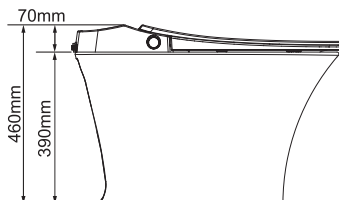

Product size