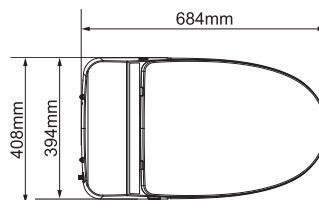

Product size