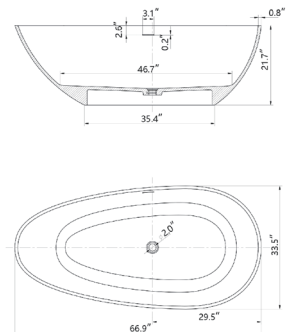

- **BS131-PC**

**With Polished Chrome Pop Up Drain.
UPC Certified.*

- **BS132-PC**

**With Polished Chrome Pop Up Drain.
UPC Certified.*

- **BS131-PR**

**With Polished Chrome Pop Up Drain.
UPC Certified.*

- **BS132-PR**

**With Polished Chrome Pop Up Drain.
UPC Certified.*