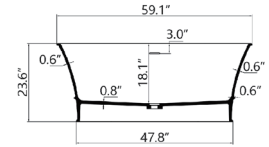

• **BS191M**

**With overflow and Polished Chrome Pop Up Drain.
UPC Certified.*

• **BS192M**

**With overflow and Polished Chrome Pop Up Drain.
UPC Certified.*

• **BS191G**

**With overflow and Polished Chrome Pop Up Drain.
UPC Certified.*

• **BS192G**

**With overflow and Polished Chrome Pop Up Drain.
UPC Certified.*