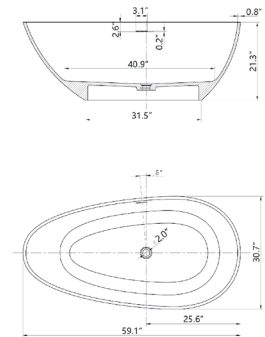

• **BS131-MD**

Freestanding solid Oval Shaped Stone Resin
59.1" length X 30.7" width X 21.3" height

**With overflow and Polished Chrome Pop Up Drain.*
UPC Certified.

• **BS132-MD**

Freestanding solid Oval Shaped Stone Resin
66.9" length X 33.5" width X 21.7" height