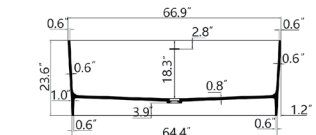

Freestanding solid surface resin glossy bathtub
66.9" length X 31.5" width X 23.6" height