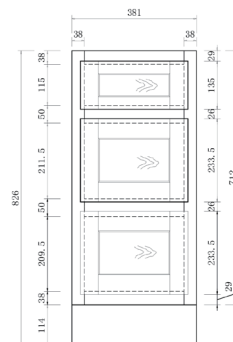

15"W*21"D*32.5"

Available in Blue, Brown, Green, Grey, Silver, & White