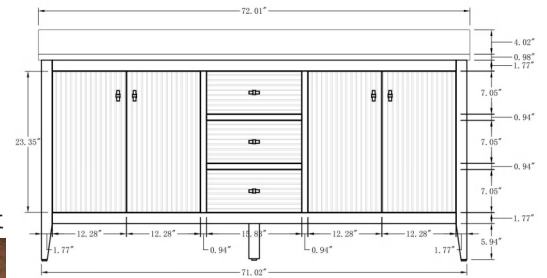

About Product

Acrylic Alcove Skirt Bathtub

- **B3011-Left**

47.8" length X 32" width X 21.5" height

Available in Brushed Nickel, Matte Black, Polished Chrome, Pure White & Titanium Gold

- **B3011-Right**

47.8" length X 32" width X 21.5" height