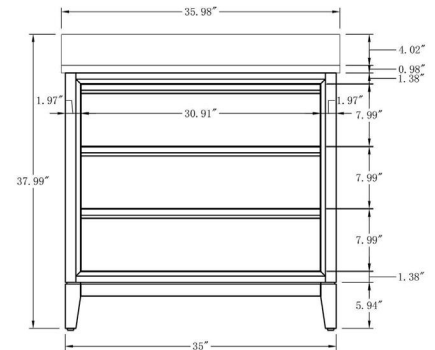

• CVK36

36 Inch Single Sink Bathroom Vanity With Engineered Marble Top

36"W*22"D*38"H

*Mirror, Faucet, & Drain Sold Separately.

Hardware Available in Matte Black, Brushed Nickel & Golden Brushed

Available in Driftwood Gray, Natural Oak, Vintage spruce blue, White & Walnut