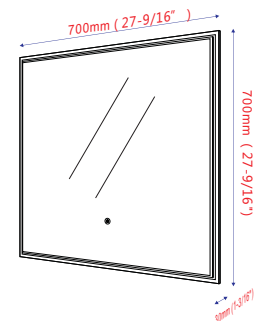

**5500K blue & white LED.
7 lumen for each LED, each LED 0.7W, total LED 117pcs.*