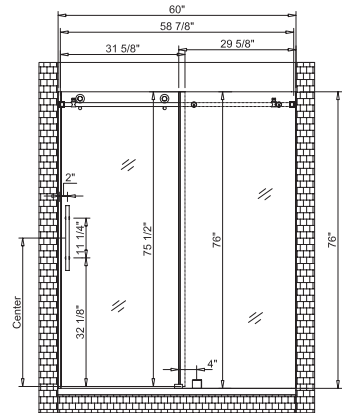

60" X 76" H Soft Closing Single Sliding 10 mm Glass Frameless Shower Door

Available in Brushed Nickel, Matte Black, Polished Chrome, Titanium Gold & Brushed Gold