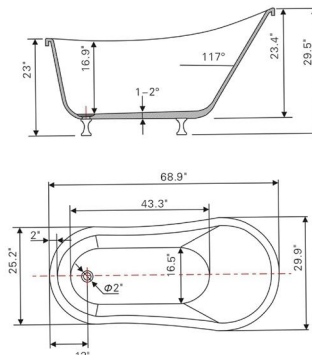

• **B3012-Right**

60" length X 32" width X 21.5" height

Available in Brushed Nickel, Matte Black, Polished Chrome, Pure White & Titanium Gold

• **B301M-Left**

54" length X 32" width X 21.5" height

Available in Brushed Nickel, Matte Black, Polished Chrome, Pure White & Titanium Gold

• **B301M-Right**

54" length X 32" width X 21.5" height

Available in Brushed Nickel, Matte Black, Polished Chrome, Pure White & Titanium Gold

• **B3022-Left**

60" length X 30" width X 21.5" height

Available in Brushed Nickel, Matte Black, Polished Chrome, Pure White & Titanium Gold

• B3022-Right

60" length X 30" width X 21.5" height

Available in Brushed Nickel, Matte Black, Polished Chrome, Pure White & Titanium Gold

About Product

Freestanding Acrylic Bathtub

- B3102

Freestanding claw foot white acrylic bathtub

68.9" length X 29.9" width X 29.5" height

**With polished chrome pop-up drain.
Includes flexible drain hose.
UPC Certified.*

- B311R2

Freestanding claw foot red and white acrylic bathtub

66.9" length X 31.5" width X 29.5" height