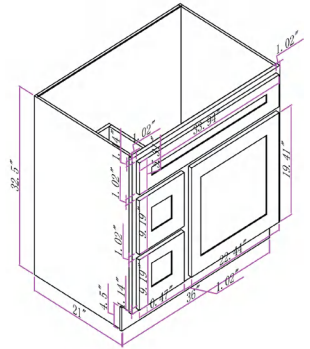

Available in Blue, Brown, Green, Grey, Silver, & White

- CVD36-2L

36 Inch 2 Left Drawer Vanity Cabinet
36"W*21"D*32.5"H

Available in Blue, Brown, Green, Grey, Silver, & White

- CVD36-2R

36 Inch 2 Right Drawer Vanity Cabinet
36"W*21"D*32.5"H