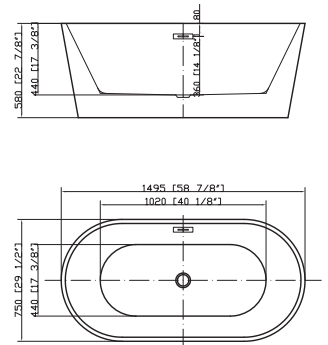

• **B9011**

Freestanding white acrylic bathtub

58.8" length X 29.5" width X 22.8" height

**With overflow and pop-up drain
Includes flexible drain hose.
UPC Certified.*

Available in Polished Chrome, Integrated Chrome, Brushed Nickel, Matte Black, Oil-Rubbed Bronze, Pure White, Titanium Gold