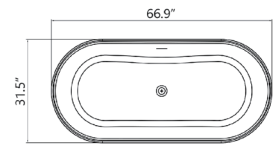

• **BS191M**

**With overflow and Polished Chrome Pop Up Drain.
UPC Certified.*

• **BS192M**

Freestanding solid surface resin matte bathtub
66.9" length X 31.5" width X 23.6" height

**With overflow and Polished Chrome Pop Up Drain.
UPC Certified.*

• **BS191G**

**With overflow and Polished Chrome Pop Up Drain.
UPC Certified.*

• **BS192G**

**With overflow and Polished Chrome Pop Up Drain.
UPC Certified.*