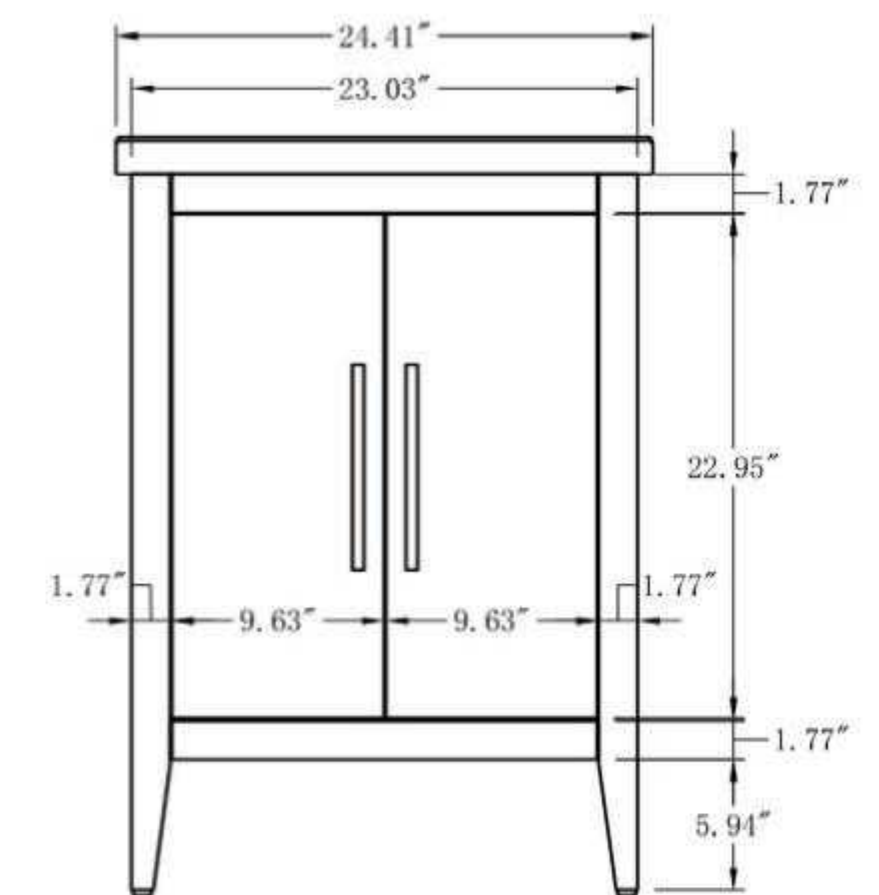

- CVI24

24 Inch Single Sink Bathroom Vanity With Ceramic Top

24"W*18.5"D*34"H

*Mirror, Faucet, & Drain Sold Separately.

Hardware Available in Matte Black, Polished Chrome & Titanium Gold

Cabinet Available in Driftwood Grey, Grey, Natural Oak, Vintage Green & White