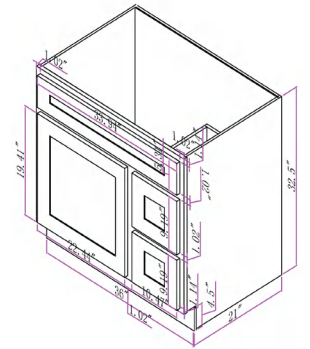

Available in Blue, Brown, Green, Grey, Silver, & White