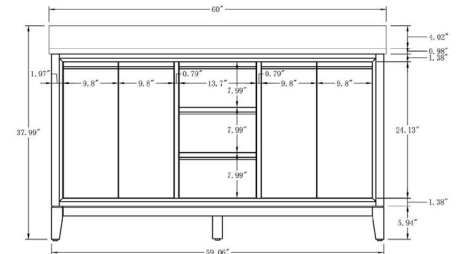

• CVK60D

60 Inch Double Sink Bathroom Vanity With Engineered Marble Top

60"W*22"D*38"H

**Mirror, Faucet, & Drain Sold Separately.*

Hardware Available in Matte Black, Brushed Nickel & Golden Brushed

Available in Driftwood Gray, Natural Oak, Vintage spruce blue, White & Walnut