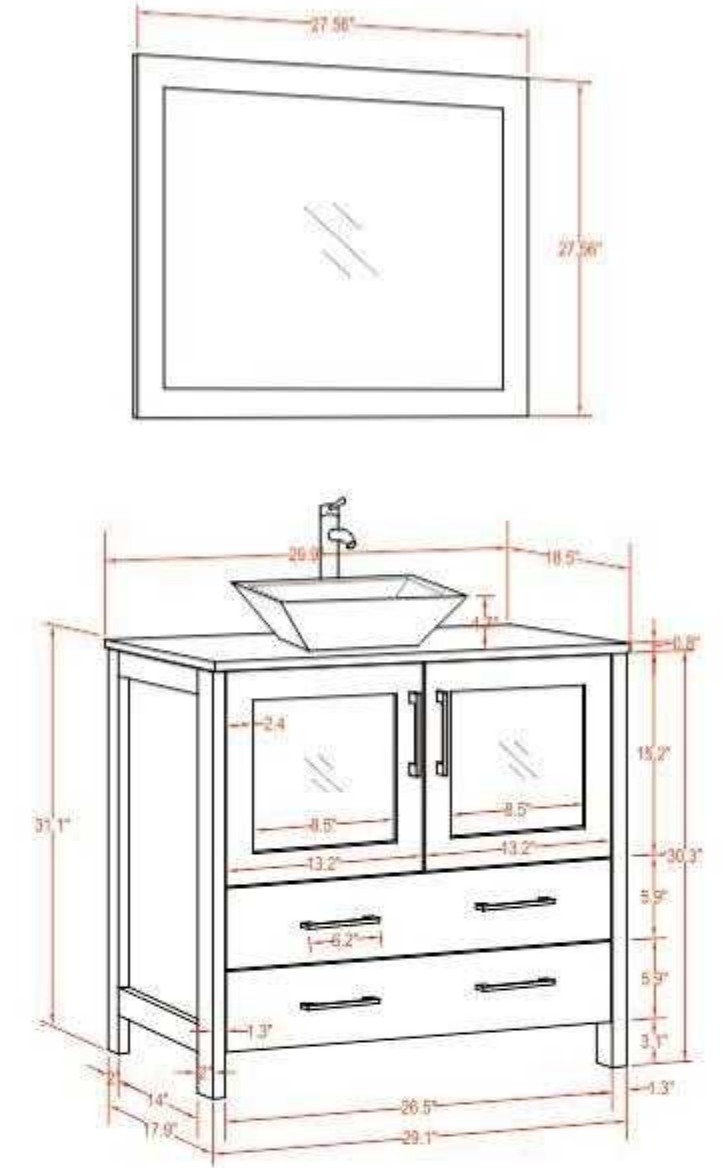

• CVC30

30 inch single sink bathroom vanity set

30"W*18.5"D*36"H

**Includes sink and mirror.
Faucet sold seperately.*

Available in Blue, Espresso, Grey & White, Driftwood Grey, Natural Oak, Vintage Green

• CVC30-42