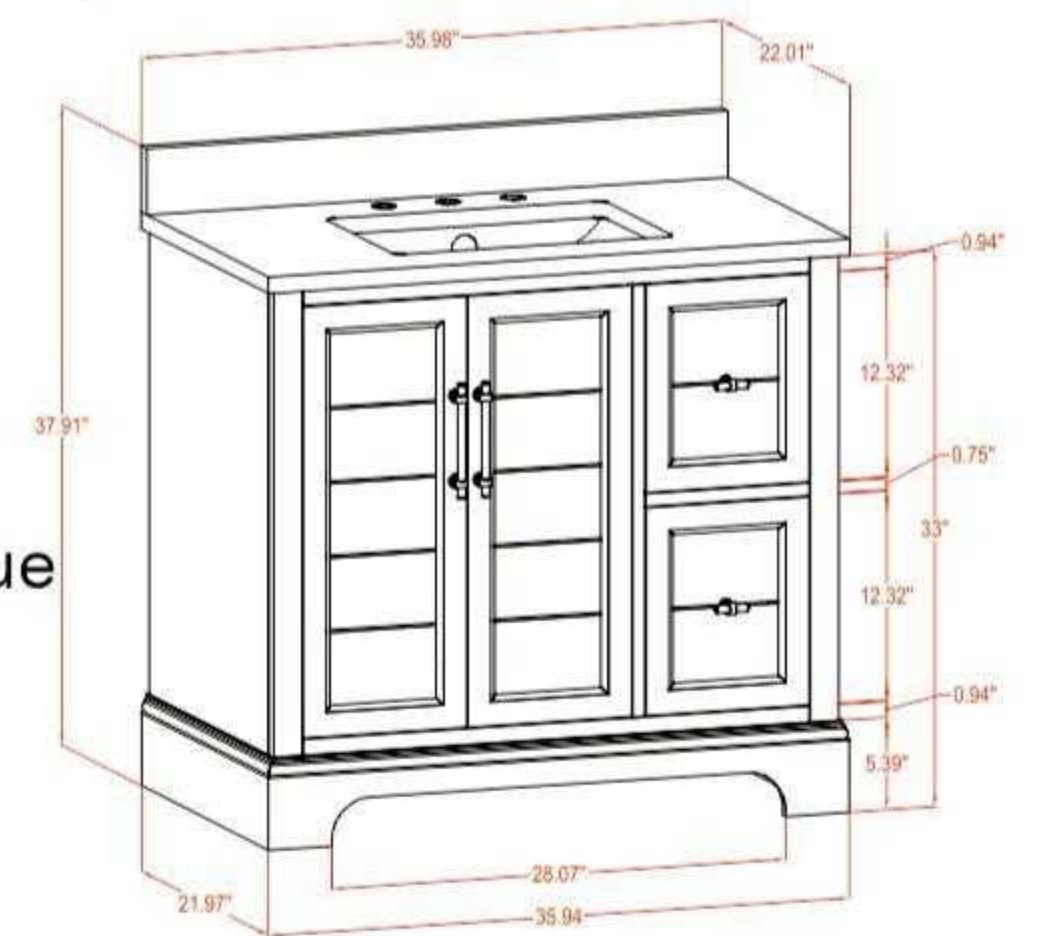

Available in Grey, Vintage Green, White & Vintage Spruce Blue

• **CVE36**

36" Single Sink Bathroom Vanity with Ceramic Sink & Top

36"W*22"D*38"H

**Includes sink.
Faucet sold separately.*

Available in Grey, Vintage Green, White & Vintage Spruce Blue