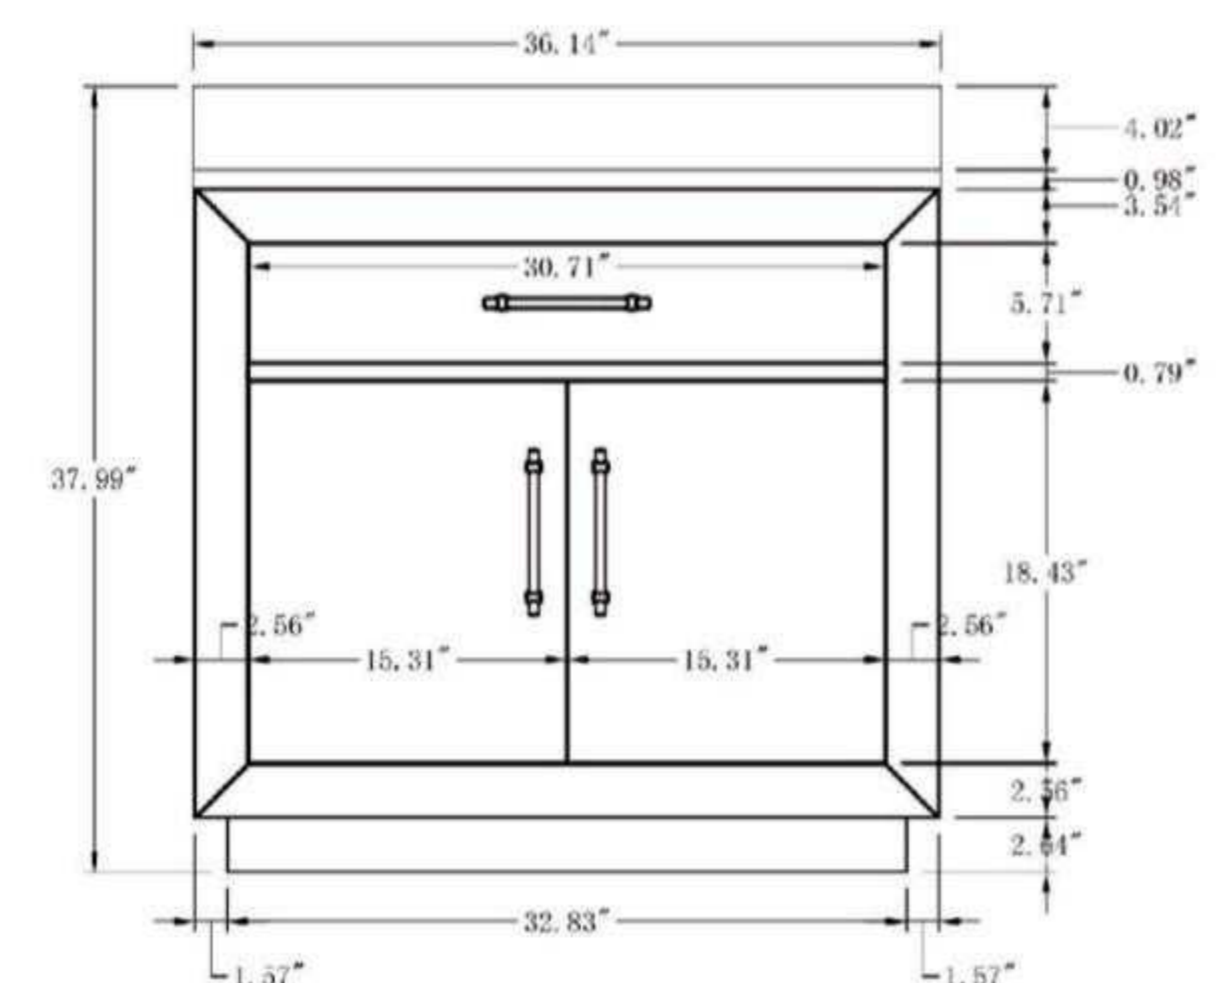

- **CVG36-T-BT**

36 Inch Single Sink Bathroom Vanity With Limestone Top

36"W*21.5"D*38"H

*Mirror, Faucet, & Drain Sold Separately.

Available color: Tan, Light Wheat