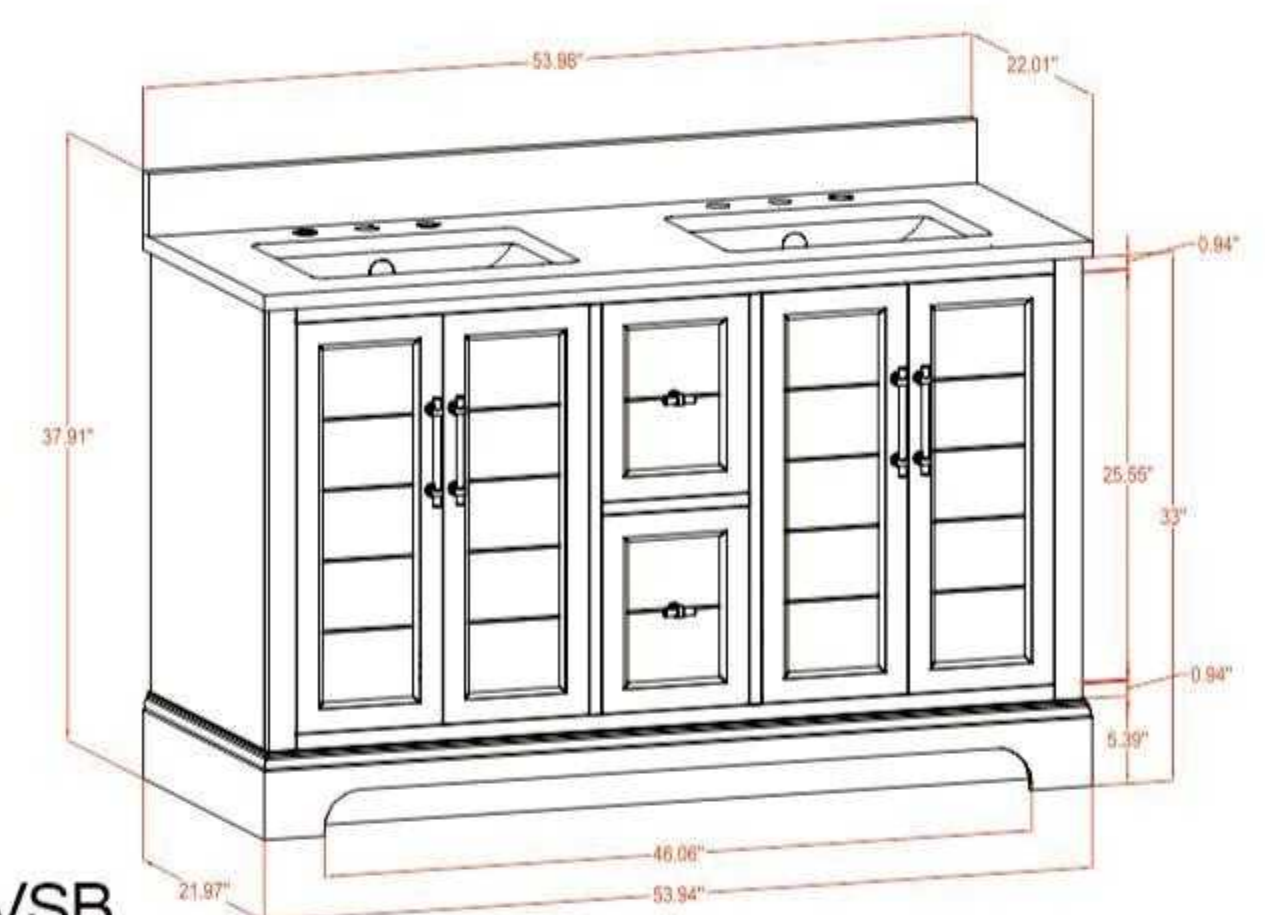

54" Single Sink Bathroom Vanity with Ceramic Sink & Top

54"W*22"D*38"H

**Includes sink.
Faucet sold separately.*

Available in Grey, Vintage Green, White & Vintage Spruce Blue