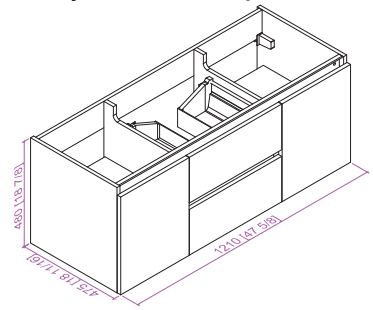

48 Inch LED Lighted Wall Hung Single Sink Bathroom Vanity With Resin Top