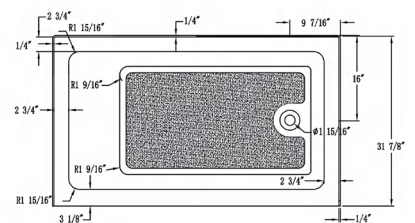

47.8" length X 32" width X 21.5" height

Available in Brushed Nickel, Matte Black, Polished Chrome, Pure White & Titanium Gold