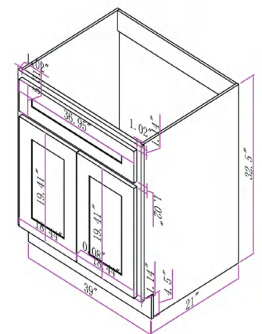

- CVD36-2R

36 Inch 2 Right Drawer Vanity Cabinet
36"W*21"D*32.5"H

Available in Blue, Brown, Green, Grey, Silver, & White

- CVD39

39 Inch Drawer Vanity Cabinet
39"W*21"D*32.5"H

Available in Blue, Brown, Green, Grey, Silver, & White