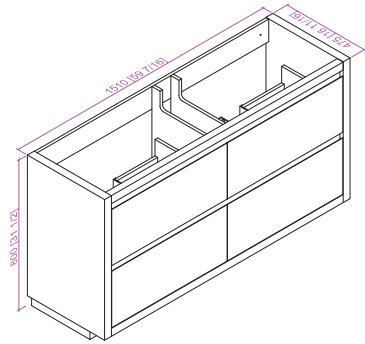

60 Inch Double Sink Bathroom Vanity With Resin Top