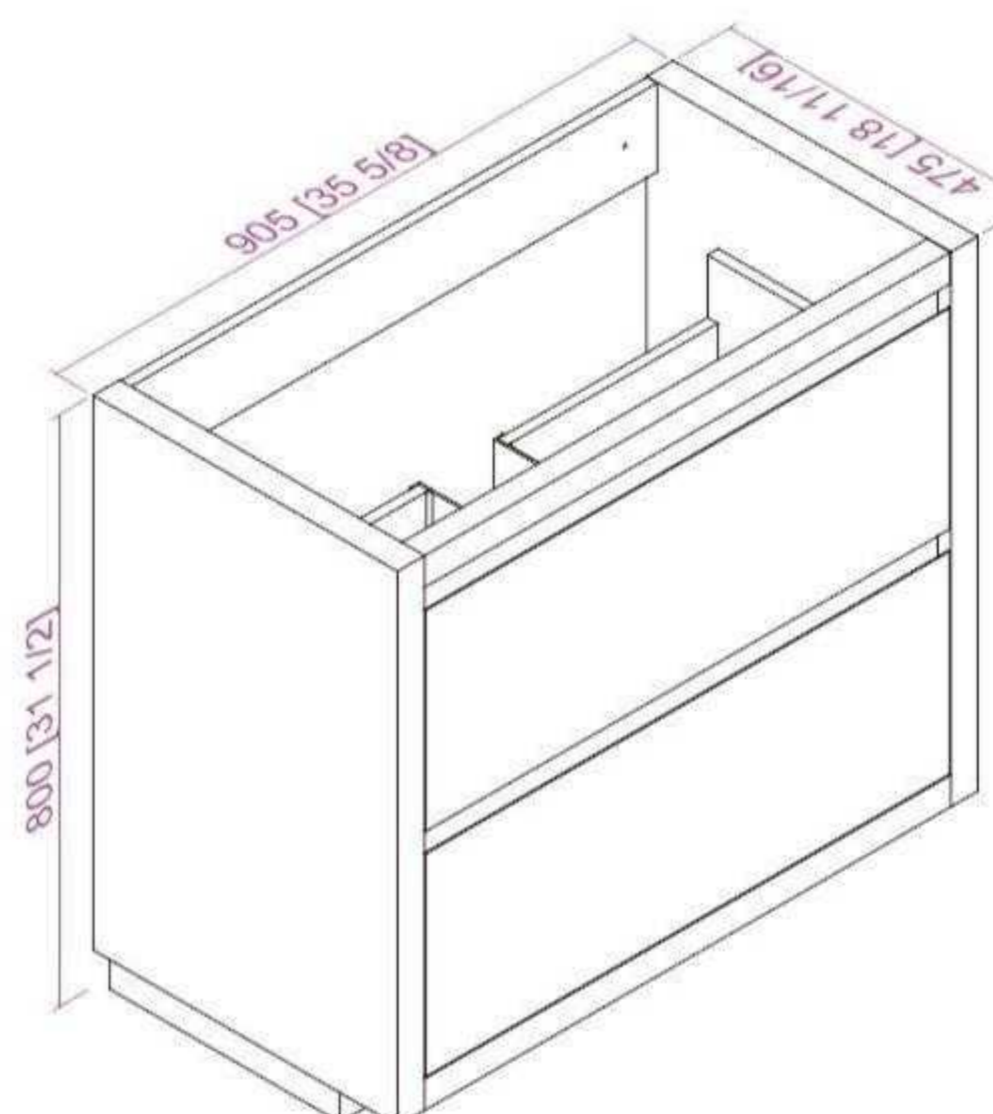

- **CVF30WF**

**Includes sink.
Mirror, Faucet, & Drain Sold Separately.*

- **CVF36WL**

**Includes sink.
Mirror, Faucet, & Drain Sold Separately.*

- **CVF36W**

**Includes sink.
Mirror, Faucet, & Drain Sold Separately.*

- **CVF36WF**

**Includes sink.
Mirror, Faucet, & Drain Sold Separately.*