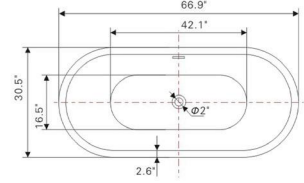

*With overflow and pop-up drain
Includes flexible drain hose.
UPC Certified.

Available in Polished Chrome, Integrated Chrome, Brushed Nickel, Matte Black, Oil-Rubbed Bronze, Pure White, Titanium Gold