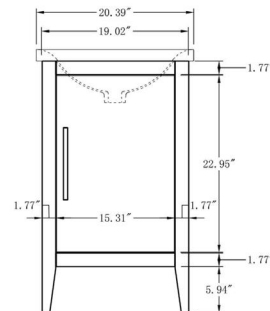

About Product

Bathroom Vanity Set-CVI

- CVI20

20 Inch Single Sink Bathroom Vanity With Ceramic Top

20"W*16"D*34"H

*Mirror, Faucet, & Drain Sold Separately.

Hardware Available in Matte Black, Polished Chrome & Titanium Gold

Cabinet Available in Driftwood Grey, Grey, Natural Oak, Vintage Green & White

- CVI24

24 Inch Single Sink Bathroom Vanity With Ceramic Top

24"W*18.5"D*34"H

*Mirror, Faucet, & Drain Sold Separately.

Hardware Available in Matte Black, Polished Chrome & Titanium Gold

Cabinet Available in Driftwood Grey, Grey, Natural Oak, Vintage Green & White

- CVI30

30 Inch Single Sink Bathroom Vanity With Ceramic Top

30"W*18.5"D*34"H

*Mirror, Faucet, & Drain Sold Separately.

Hardware Available in Matte Black, Polished Chrome & Titanium Gold

Cabinet Available in Driftwood Grey, Grey, Natural Oak, Vintage Green & White