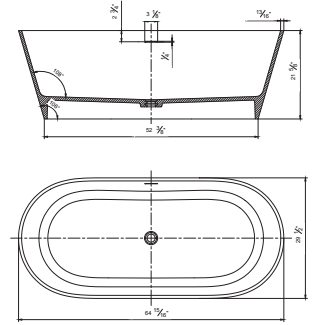

**With overflow and pop-up drain.
White glossy finish.
UPC Certified.*

• **BS122G**

Freestanding solid surface resin glossy bathtub
64.9" length X 29.5" width X 21.6" height

**With overflow and pop-up drain.*
White glossy finish.
UPC Certified.