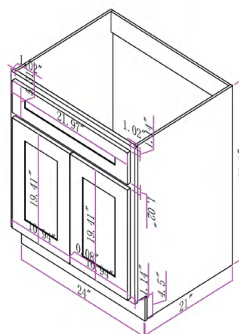

• CVD15-3

15 Inch 3 Drawer Vanity Cabinet

15"W*21"D*32.5"

Available in Blue, Brown, Green, Grey, Silver, & White

• CVD24

24 Inch Vanity Cabinet

24"W*21"D*32.5"H

Available in Blue, Brown, Green, Grey, Silver, & White