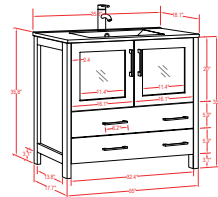

36 inch single sink bathroom vanity set

36"W*18"D*36"H

**Includes sink and mirror.
Faucet sold seperately.*

Available in Blue, Espresso, Grey, White, Natural Oak, Vintage Green, Driftwood Gray