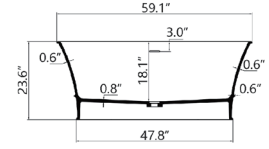

• **BS191M**

**With overflow and Polished Chrome Pop Up Drain.
UPC Certified.*

• **BS192M**

**With overflow and Polished Chrome Pop Up Drain.
UPC Certified.*

• **BS191G**

**With overflow and Polished Chrome Pop Up Drain.
UPC Certified.*

• **BS192G**

**With overflow and Polished Chrome Pop Up Drain.
UPC Certified.*