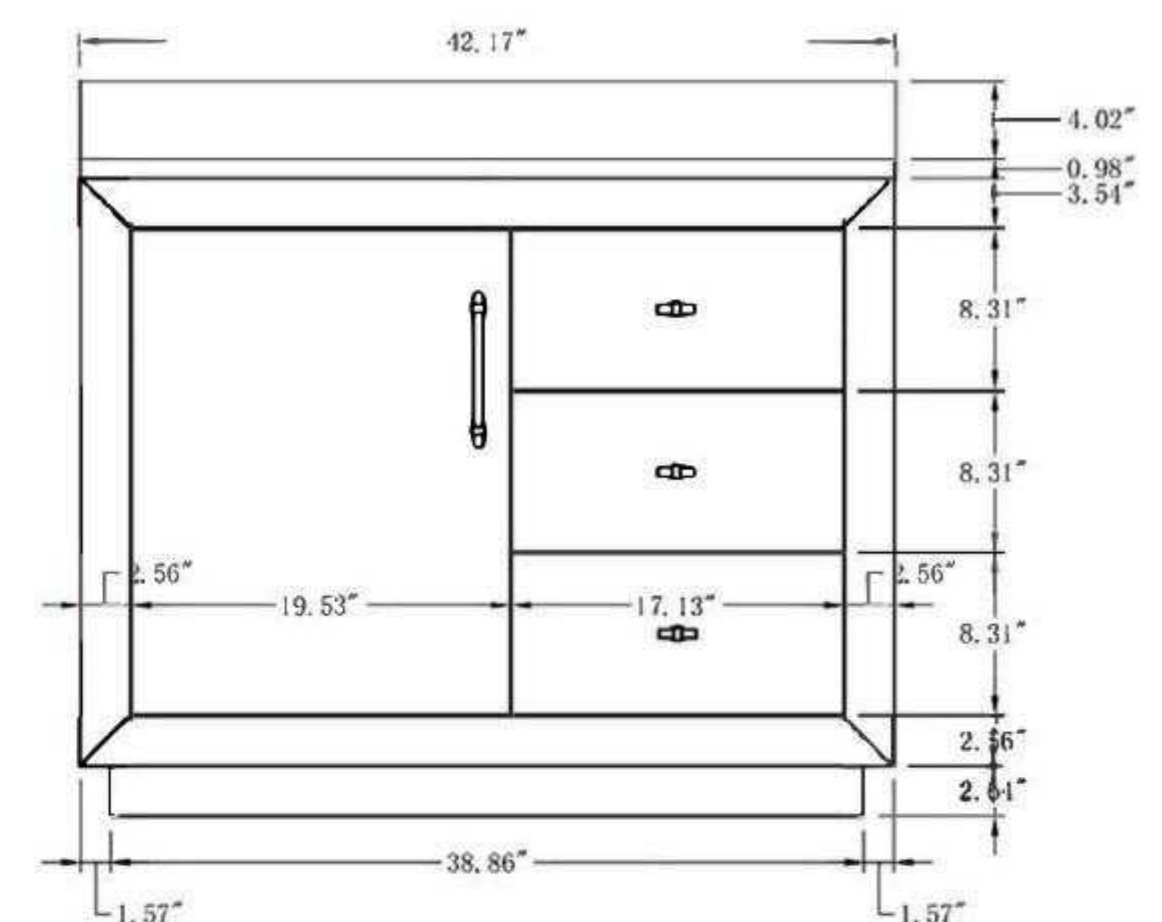

• **CVG36-T-ET**

36 Inch Single Sink Bathroom Vanity With Engineered Marble Top

36"W*21.5"D*38"H

*Mirror, Faucet, & Drain Sold Separately.

Available color: Tan, Light Wheat

• **CVG42-T-BT**

42 Inch Single Sink Bathroom Vanity With Limestone Top

42"W*21.5"D*38"H

*Mirror, Faucet, & Drain Sold Separately.

Available color: Tan, Light Wheat

• **CVG42-LW-ET**

42 Inch Single Sink Bathroom Vanity With Engineered Marble Top

42"W*21.5"D*38"H

*Mirror, Faucet, & Drain Sold Separately.

Available color: Tan, Light Wheat

• **CVG48-LW-BT**

48 Inch Single Sink Bathroom Vanity With Limestone Top

48"W*21.5"D*38"H

*Mirror, Faucet, & Drain Sold Separately.

Available color: Tan, Light Wheat