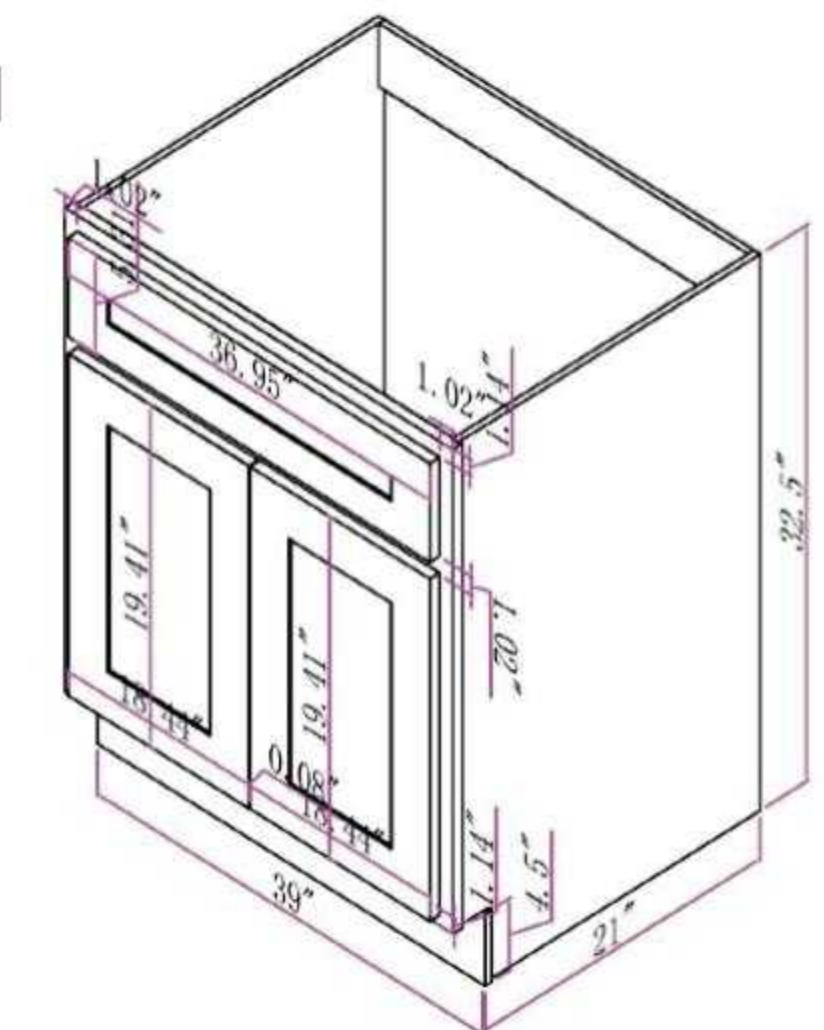

- CVJ36-2R

36 Inch 2 Right Drawer Vanity Cabinet
36"W*21"D*32.5"H

- CVD39

- CVJ39

39 Inch Drawer Vanity Cabinet
39"W*21"D*32.5"H

Available in Brown, Grey, White

About Product

Bathroom Vanity Set-CVE