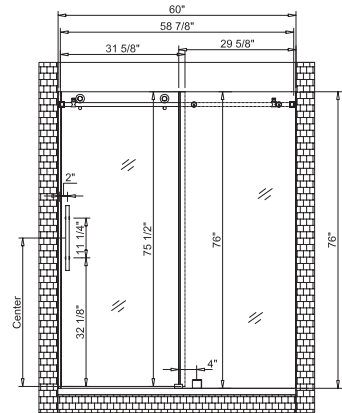

Available in Brushed Nickel, Matte Black, Polished Chrome, Titanium Gold & Brushed Gold