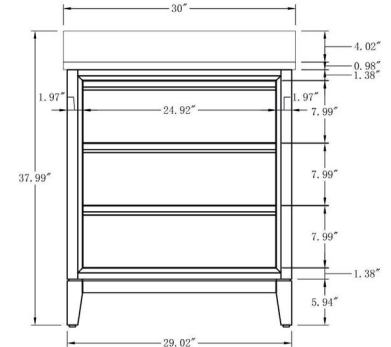

About Product

Bathroom Vanity Set-CVK

• CVK30

30 Inch Single Sink Bathroom Vanity With Engineered Marble Top

30"W*22"D*38"H

*Mirror, Faucet, & Drain Sold Separately.

Hardware Available in Matte Black, Brushed Nickel & Golden Brushed

Available in Driftwood Gray, Natural Oak, Vintage spruce blue, White & Walnut