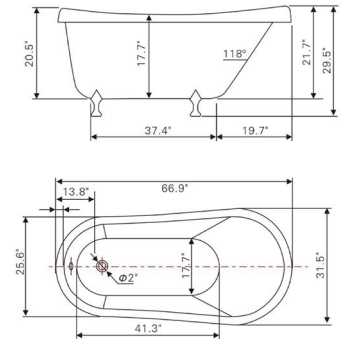

About Product

Freestanding Acrylic Bathtub

- B3102

Freestanding claw foot white acrylic bathtub

68.9" length X 29.9" width X 29.5" height

**With polished chrome pop-up drain.
Includes flexible drain hose.
UPC Certified.*

- B311R2

Freestanding claw foot red and white acrylic bathtub

66.9" length X 31.5" width X 29.5" height

**With polished chrome pop-up drain.
Includes flexible drain hose.
UPC Certified.*

- B5122

Freestanding white acrylic bathtub

70.9" length X 34.6" width X 28.5" height

**With polished chrome pop-up drain.
Includes flexible drain hose.
UPC Certified.*