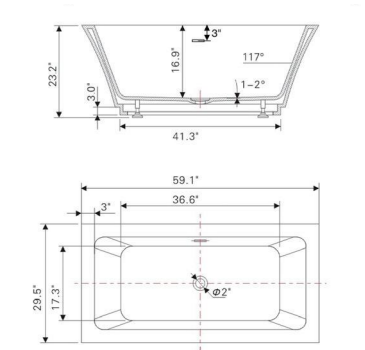

• **B8171**

Freestanding white acrylic bathtub

59.1" length X 29.5" width X 23.2" height

**With overflow and pop-up drain
Includes flexible drain hose.
UPC Certified.*

Available in Polished Chrome, Integrated Chrome, Brushed Nickel, Matte Black, Oil-Rubbed Bronze, Pure White, Titanium Gold