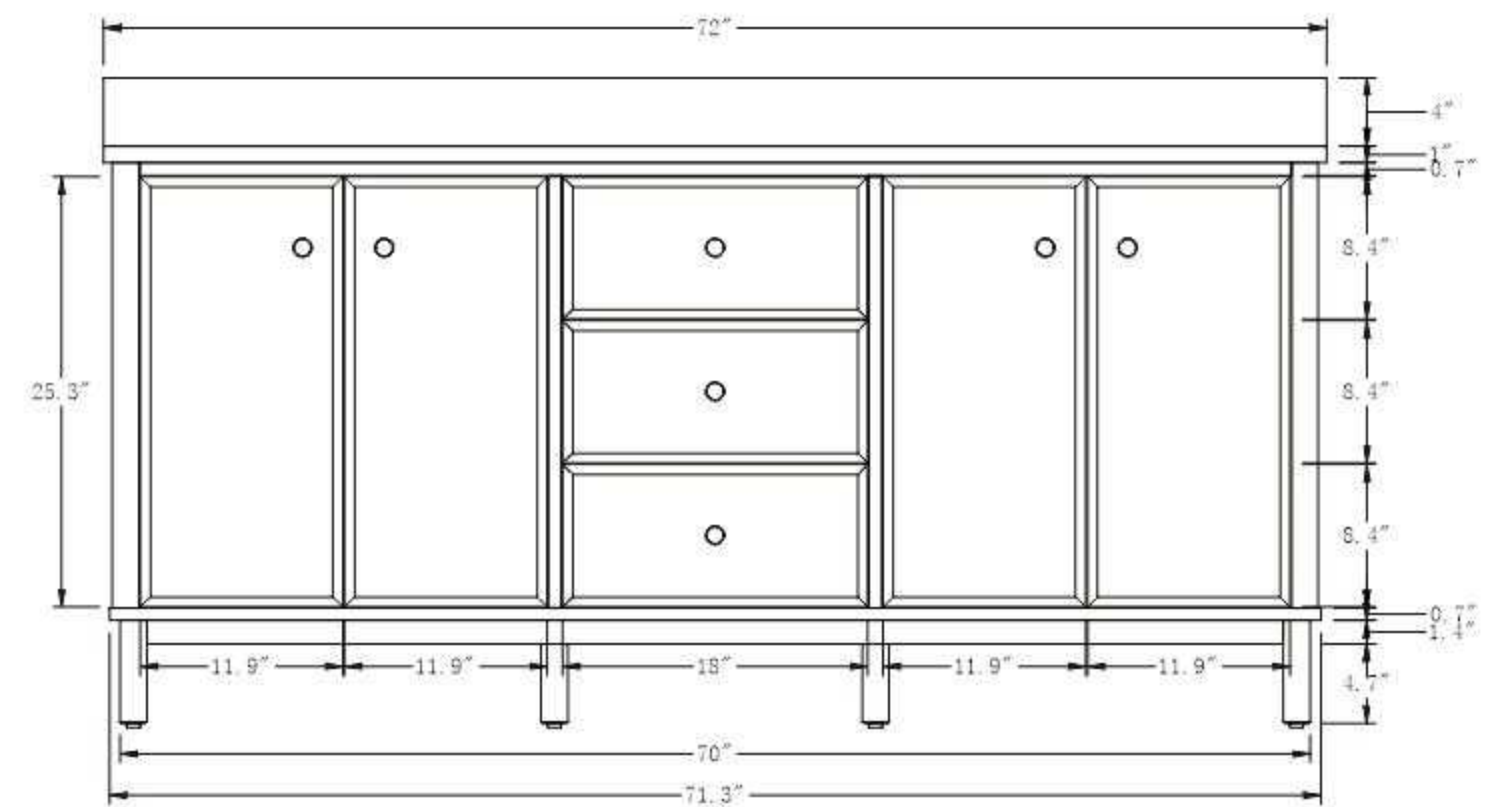

Available color: Tan, Light Wheat

• CVN72D-LW-ET

72 Inch Double Sink Bathroom Vanity With Engineered Marble Top
72" W * 22" D * 38" H

**Mirror, Faucet, & Drain Sold Separately.*

Available color: Tan, Light Wheat