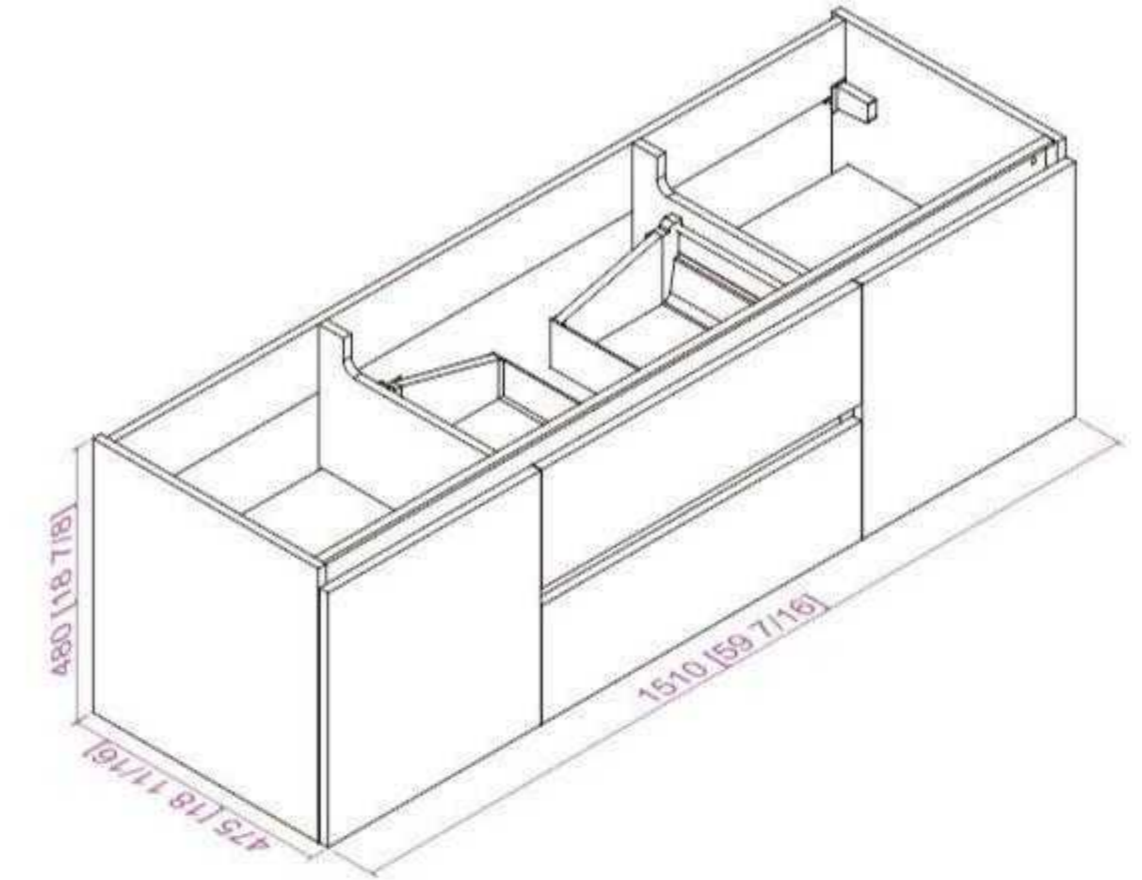

**Includes sink.
 Mirror, Faucet, & Drain Sold Separately.*

- **CVF60WL**

60 Inch LED Lighted Wall Hung Single Sink Bathroom Vanity With Resin Top
60"W*18.5"D*20"H

**Includes sink.
Mirror, Faucet, & Drain Sold Separately.*