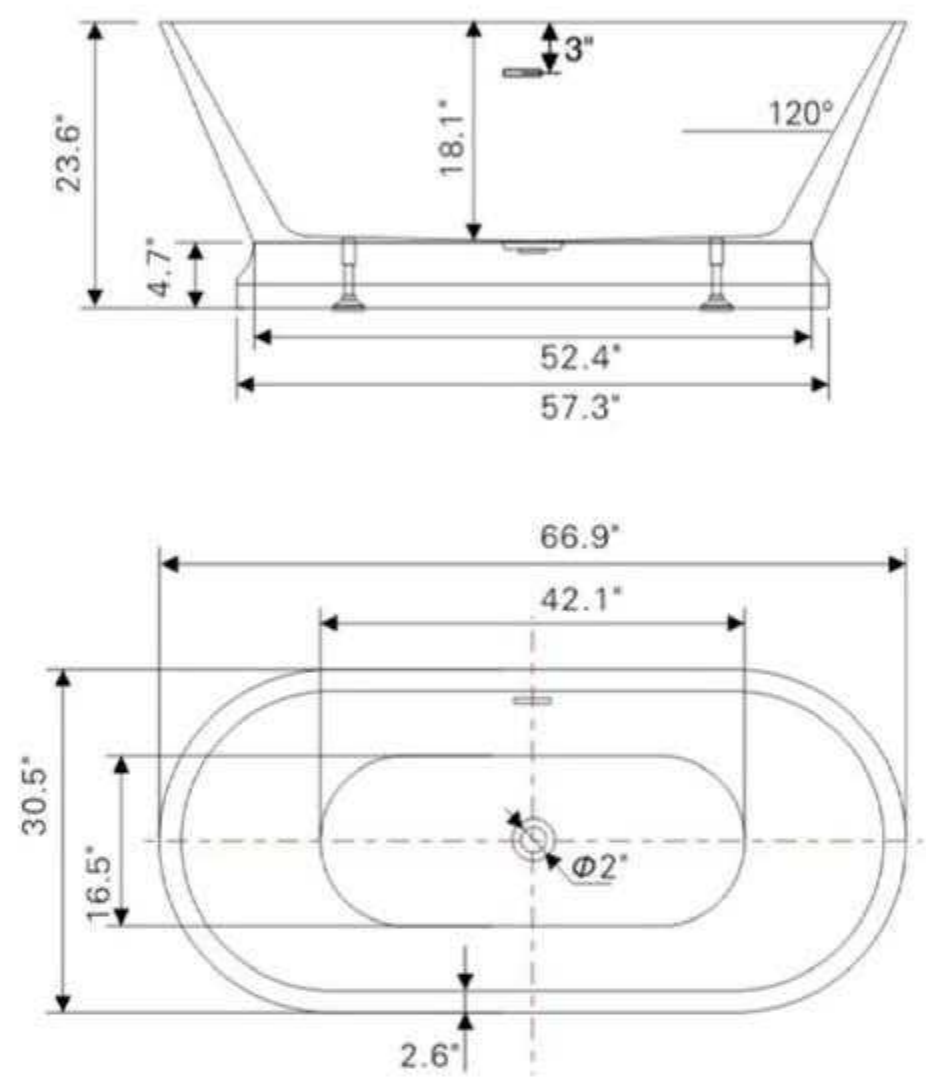

Freestanding white acrylic bathtub
66.9" length X 30.5" width X 23.6" height

*With overflow and pop-up drain
Includes flexible drain hose.
UPC Certified.

Available in Polished Chrome, Integrated Chrome, Brushed Nickel, Matte Black, Oil-Rubbed Bronze, Pure White, Titanium Gold