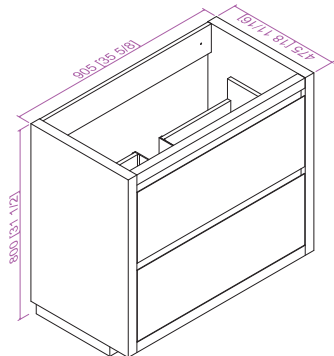

- CVF30WF

30"W*18.5"D*32"H

**Includes sink.
Mirror, Faucet, & Drain Sold Separately.*

- CVF36WL

36"W*18.5"D*20"H

**Includes sink.
Mirror, Faucet, & Drain Sold Separately.*

- CVF36W

36"W*18.5"D*20"H

**Includes sink.
Mirror, Faucet, & Drain Sold Separately.*

- CVF36WF

36"W*18.5"D*32"H

**Includes sink.
Mirror, Faucet, & Drain Sold Separately.*