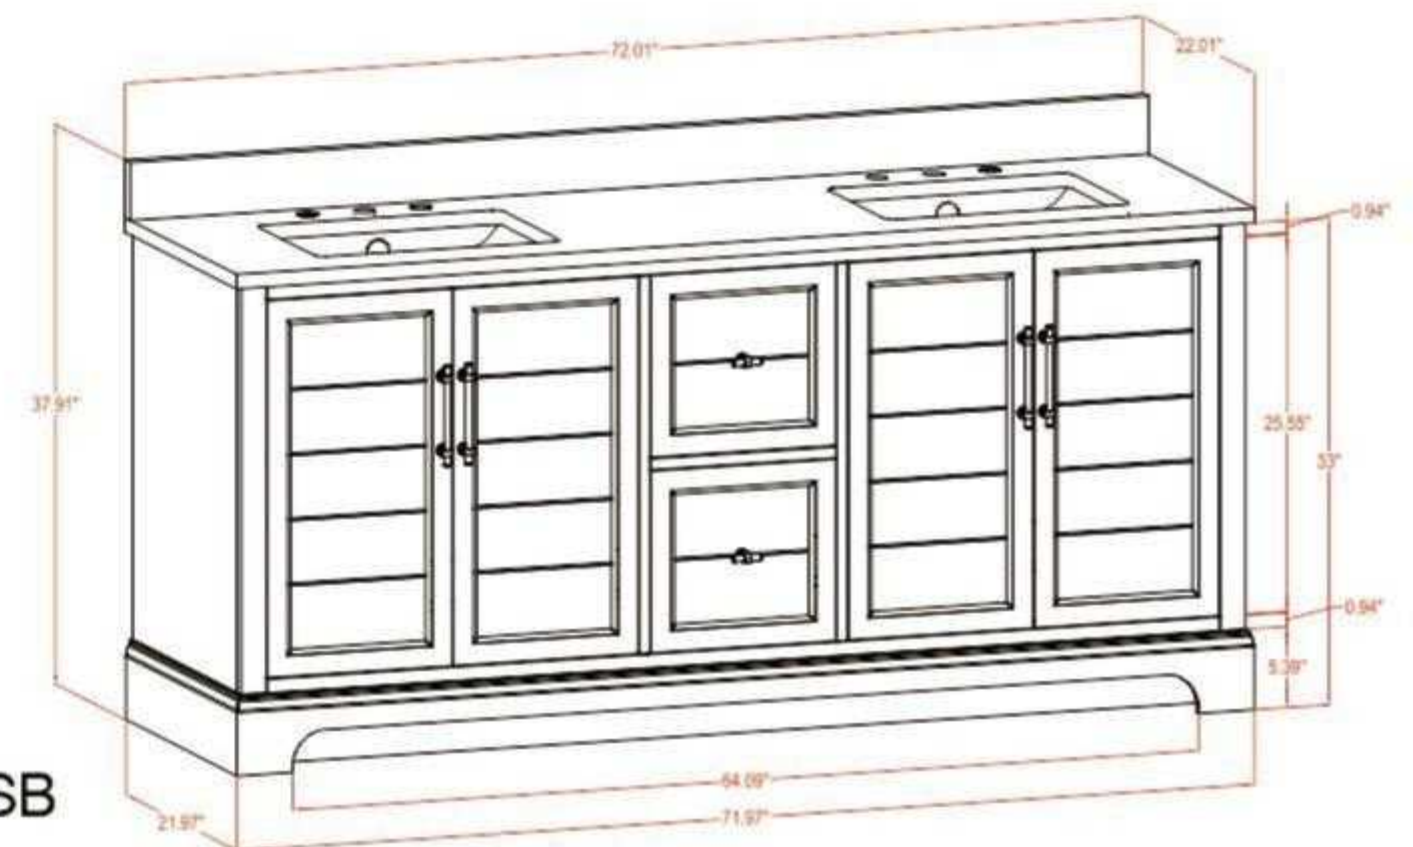

- **CVE72D**

72" Double Sink Bathroom Vanity with Ceramic Sink & Top

72"W*22"D*38"H

**Includes sink.
Faucet sold separately.*

Available in Grey, Vintage Green, White & Vintage Spruce Blue

About Product

Bathroom Vanity Set-CVF