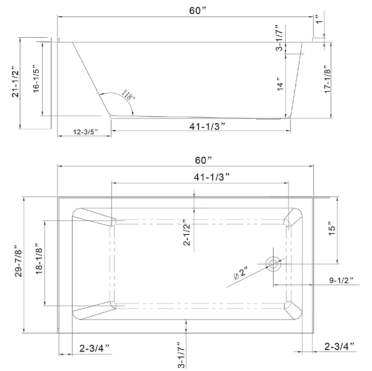

60" length X 30" width X 21.5" height

Available in Brushed Nickel, Matte Black, Polished Chrome, Pure White & Titanium Gold