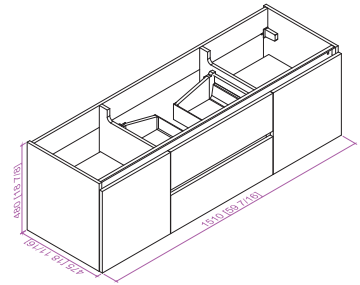

**Includes sink.
Mirror, Faucet, & Drain Sold Separately.*

- CVF60WL

60 Inch LED Lighted Wall Hung Single Sink Bathroom Vanity With Resin Top

60"W*18.5"D*20"H

**Includes sink.
Mirror, Faucet, & Drain Sold Separately.*