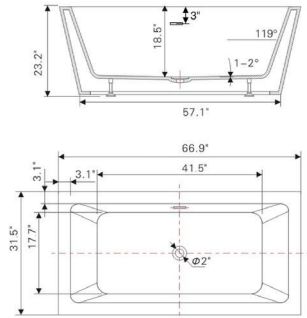

• **B8141**

Freestanding white acrylic bathtub

59.1" length X 29.5" width X 23.2" height

**With overflow and pop-up drain
Includes flexible drain hose.
UPC Certified.*

Available in Polished Chrome, Integrated Chrome, Brushed Nickel, Matte Black, Oil-Rubbed Bronze, Pure White, Titanium Gold

• B8142

Freestanding white acrylic bathtub

66.9" length X 31.5" width X 23.2" height

*With overflow and pop-up drain
Includes flexible drain hose.
UPC Certified.

Available in Polished Chrome, Integrated Chrome, Brushed Nickel, Matte Black, Oil-Rubbed Bronze, Pure White, Titanium Gold

• B8151

Freestanding white acrylic bathtub

59.1" length X 29.5" width X 23" height

*With overflow and pop-up drain
Includes flexible drain hose.
UPC Certified.

Available in Polished Chrome, Integrated Chrome, Brushed Nickel, Matte Black, Oil-Rubbed Bronze, Pure White, Titanium Gold