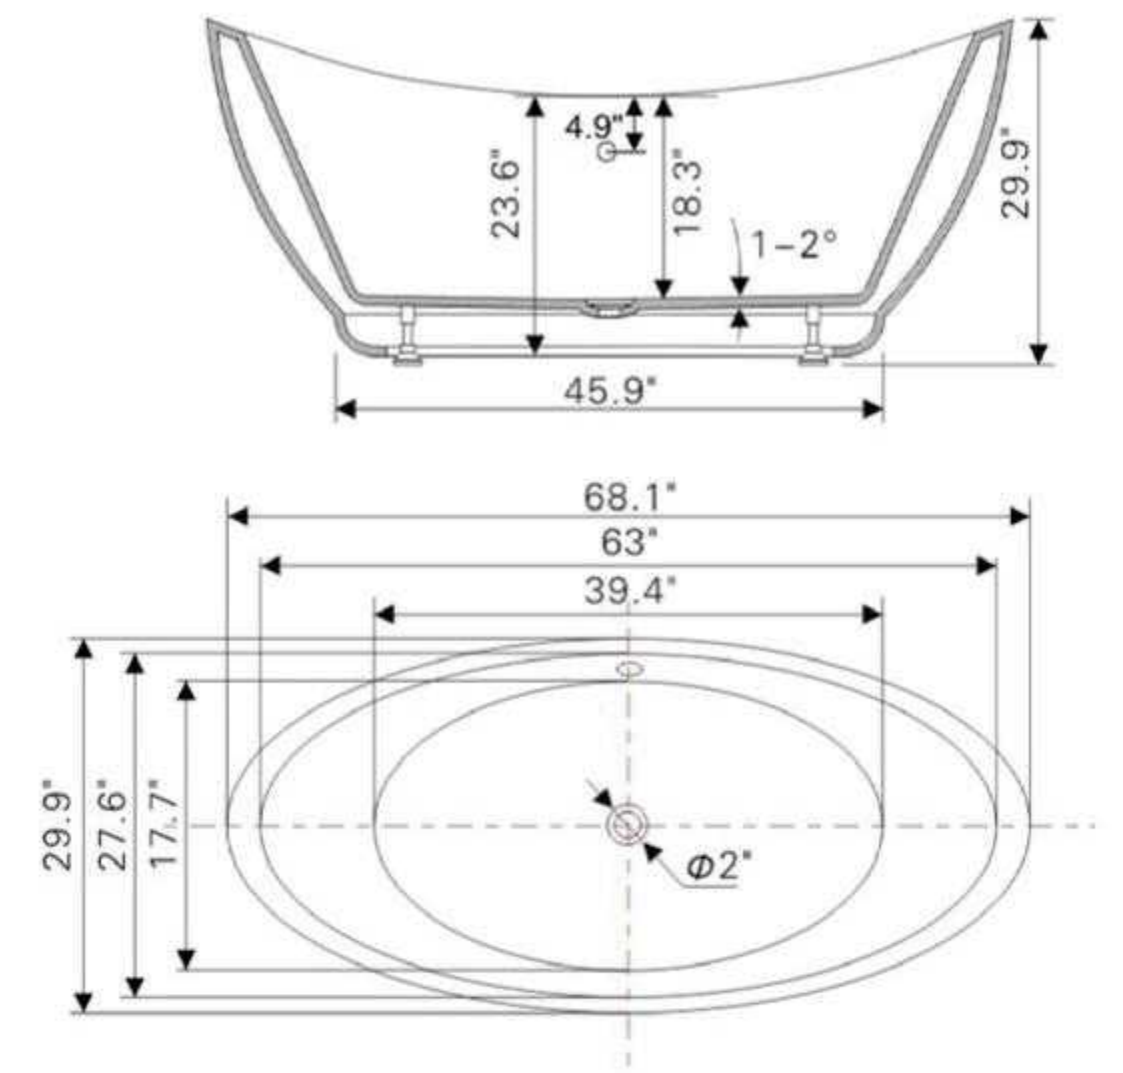

• B5132

Freestanding white acrylic bathtub
68.1" length X 29.9" width X 29.9" height

**With polished chrome pop-up drain.
Includes flexible drain hose.
UPC Certified.*

• B5151

Freestanding white acrylic bathtub
59.1" length X 29.5" width X 23.2" height

**With overflow and pop-up drain
Includes flexible drain hose.
UPC Certified.*

Available in Polished Chrome, Integrated Chrome, Brushed Nickel, Matte Black, Oil-Rubbed Bronze, Pure White, Titanium Gold

• B5172

**With overflow and pop-up drain
Includes flexible drain hose.
UPC Certified.*

Available in Polished Chrome, Integrated Chrome, Brushed Nickel, Matte Black, Oil-Rubbed Bronze, Pure White, Titanium Gold

• B5222

Freestanding white acrylic bathtub
66.9" length X 31.5" width X 28.7" height

**With overflow and pop-up drain
Includes flexible drain hose.
UPC Certified.*

Available in Polished Chrome, Integrated Chrome, Brushed Nickel, Matte Black, Oil-Rubbed Bronze, Pure White, Titanium Gold