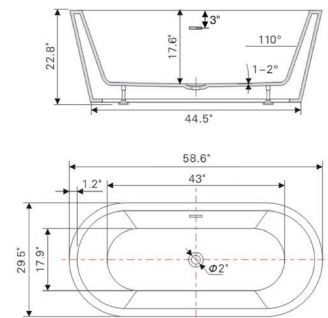

• **B8151**

Freestanding white acrylic bathtub

59.1" length X 29.5" width X 23" height

**With overflow and pop-up drain
Includes flexible drain hose.
UPC Certified.*

Available in Polished Chrome, Integrated Chrome, Brushed Nickel, Matte Black, Oil-Rubbed Bronze, Pure White, Titanium Gold

• **B815N1**

Freestanding white acrylic bathtub

58.6" length X 29.5" width X 22.8" height

**With overflow and pop-up drain
Includes flexible drain hose.
UPC Certified.*

Available in Polished Chrome, Integrated Chrome, Brushed Nickel, Matte Black, Oil-Rubbed Bronze, Pure White, Titanium Gold