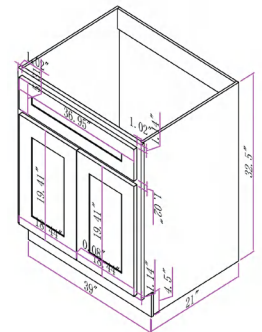

Available in Blue, Brown, Green, Grey, Silver, & White

- CVD39

39 Inch Drawer Vanity Cabinet
39"W*21"D*32.5"H

Available in Blue, Brown, Green, Grey, Silver, & White

About Product

Bathroom Vanity Set-CVE

- **CVE20**