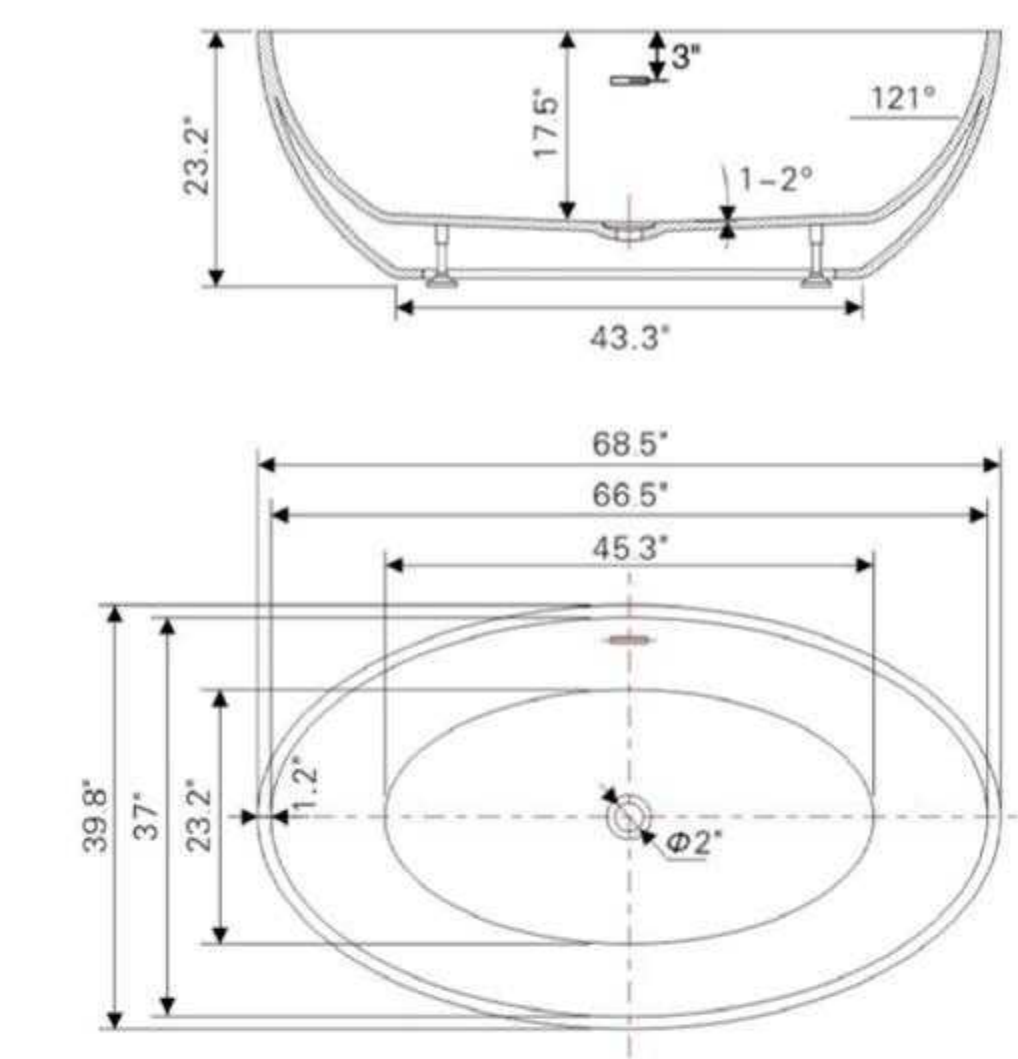

• **B8211**

Freestanding white acrylic bathtub
59.1" length X 29.5" width X 23.4" height

*With overflow and pop-up drain
Includes flexible drain hose.
UPC Certified.

Available in Polished Chrome, Integrated Chrome, Brushed Nickel, Matte Black, Oil-Rubbed Bronze, Pure White, Titanium Gold

• **B8212**

Freestanding white acrylic bathtub
66.9" length X 31.5" width X 23.6" height

*With overflow and pop-up drain
Includes flexible drain hose.
UPC Certified.

Available in Polished Chrome, Integrated Chrome, Brushed Nickel, Matte Black, Oil-Rubbed Bronze, Pure White, Titanium Gold

• **B8342**

Freestanding white acrylic bathtub
68.5" length X 39.8" width X 23.2" height

*With overflow and pop-up drain
Includes flexible drain hose.
UPC Certified.

Available in Polished Chrome, Integrated Chrome, Brushed Nickel, Matte Black, Oil-Rubbed Bronze, Pure White, Titanium Gold

• **B8341**

Freestanding white acrylic bathtub
55.1" length X 31.9" width X 22.8" height

*With overflow and pop-up drain
Includes flexible drain hose.
UPC Certified.

Available in Polished Chrome, Integrated Chrome, Brushed Nickel, Matte Black, Oil-Rubbed Bronze, Pure White, Titanium Gold