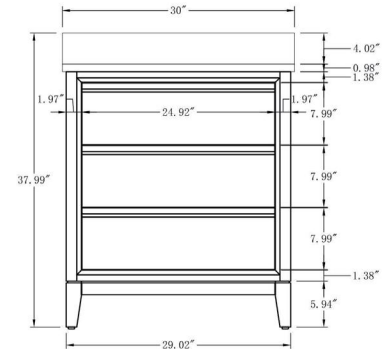

About Product

Bathroom Vanity Set-CVK

- CVK30

30 Inch Single Sink Bathroom Vanity With Engineered Marble Top

30"W*22"D*38"H

*Mirror, Faucet, & Drain Sold Separately.

Hardware Available in Matte Black, Brushed Nickel & Golden Brushed

Available in Driftwood Gray, Natural Oak, Vintage spruce blue, White & Walnut