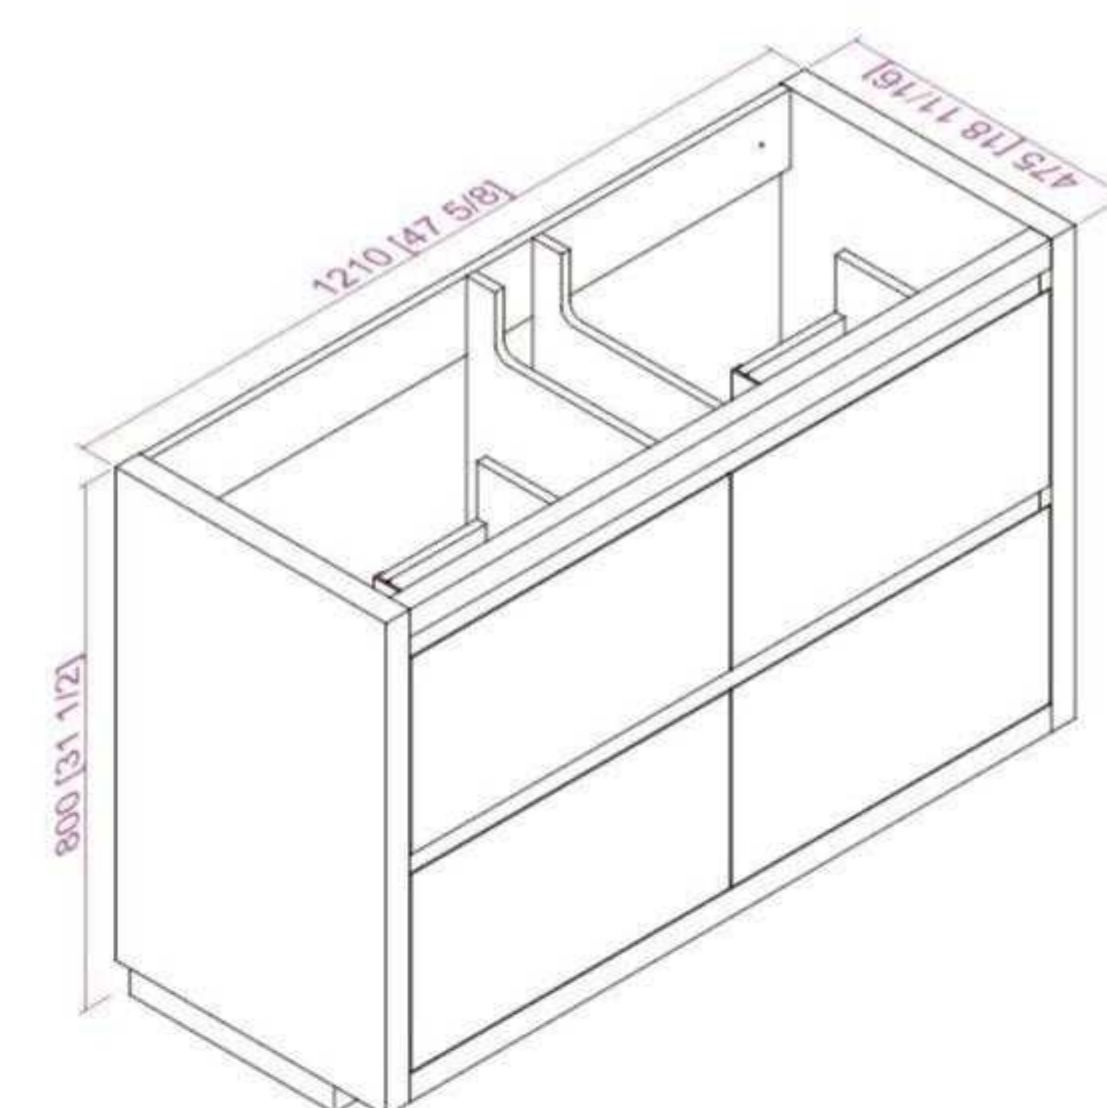

48 Inch Single Sink Bathroom Vanity With Resin Top
48"W*18.5"D*32"H