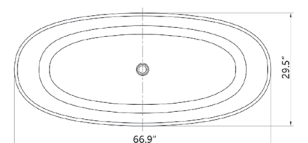

- **BS222-PC**

Freestanding solid surface resin bathtub
68.9" length X 29.5" width X 22.8" height

**With Polished Chrome Pop Up Drain.
 UPC Certified.*

- **BS222-PR**

Freestanding solid surface resin bathtub
68.9" length X 29.5" width X 22.8" height