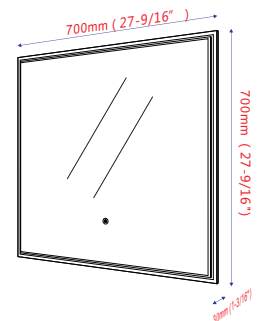

**5500K blue & white LED.
7 lumen for each LED, each LED 0.7W, total LED 117pcs.*