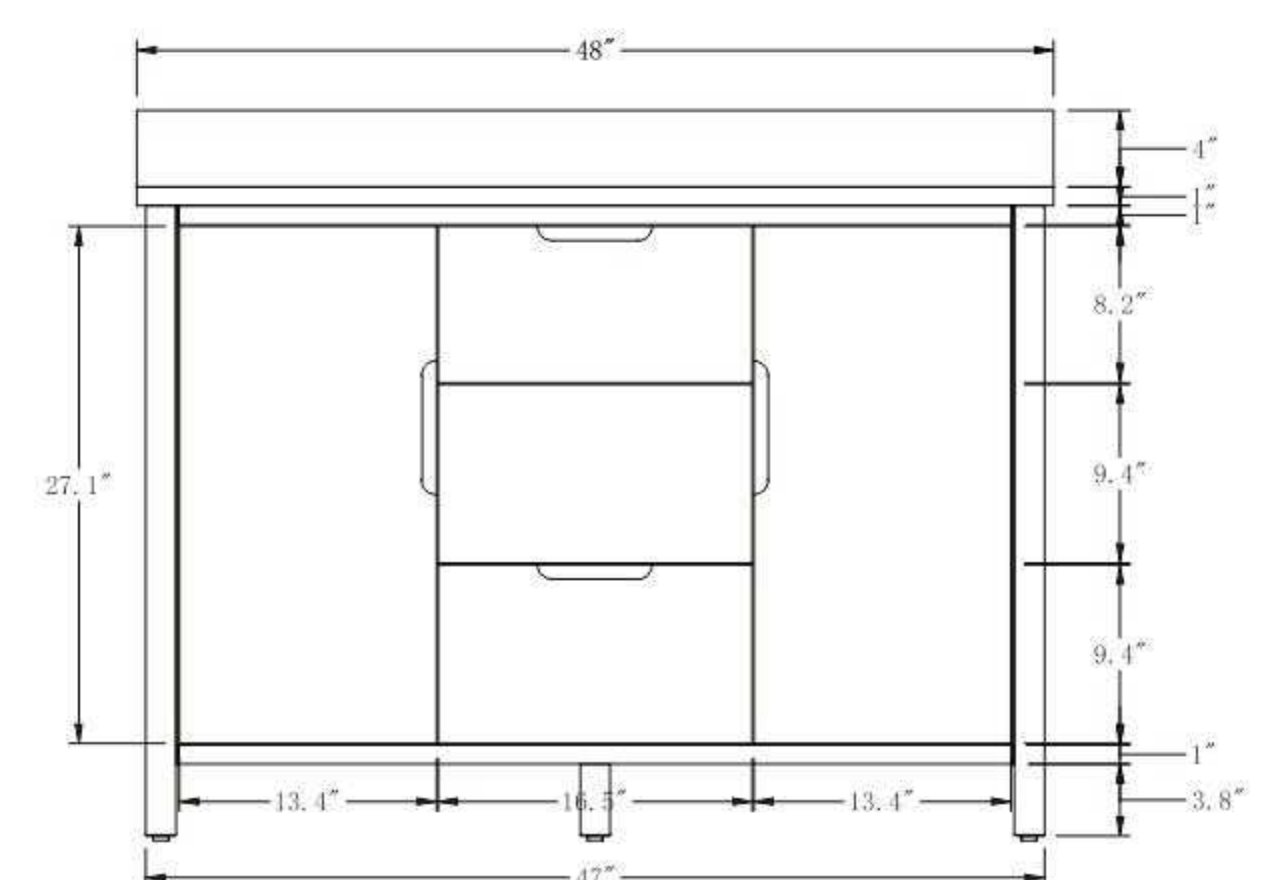

About Product

Bathroom Vanity Set-CVM

- **CVM36-LW-ET**

36 Inch Single Sink Bathroom Vanity With Engineered Marble Top

36" W *22" D*38" H

*Mirror, Faucet, & Drain Sold Separately.

Available color: Tan, Light Wheat

- **CVM42-T-ET**

42 Inch Single Sink Bathroom Vanity With Engineered Marble Top

42" W *22" D*38" H

*Mirror, Faucet, & Drain Sold Separately.

Available color: Tan, Light Wheat

- **CVM42-LW-ET**

42 Inch Single Sink Bathroom Vanity With Engineered Marble Top

42" W *22" D*38" H

*Mirror, Faucet, & Drain Sold Separately.

Available color: Tan, Light Wheat

- **CVM48-T-ET**

48 Inch Single Sink Bathroom Vanity With Engineered Marble Top

48" W *22" D*38" H

*Mirror, Faucet, & Drain Sold Separately.

Available color: Tan, Light Wheat