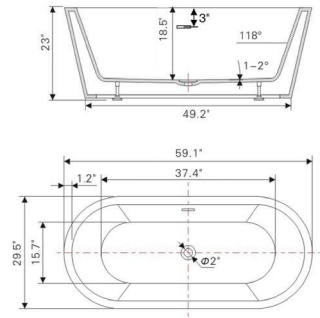

• B8151

Freestanding white acrylic bathtub

59.1" length X 29.5" width X 23" height

*With overflow and pop-up drain
Includes flexible drain hose.
UPC Certified.

Available in Polished Chrome, Integrated Chrome, Brushed Nickel, Matte Black, Oil-Rubbed Bronze, Pure White, Titanium Gold