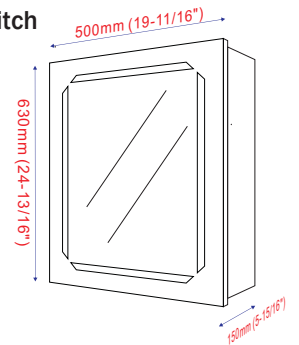

- VA59R

LED bathroom mirror with touch sensor
27.6" height X 47.3" width X 1.2" depth

**5500K blue & white LED.
7 lumen for each LED, each LED 0.7W, total LED 195pcs.*

- VA31

LED bathroom mirror medicine cabinet with rock switch
24.8" height X 19.7" width X 5.9" depth

**5500K LED.
7 lumen for each LED, each LED 0.7W, total LED 60pcs.*

- VA22SS

LED bathroom mirror with touch sensor
31.5" height X 19.7" width X 4.3" depth

** 5500K LED.
7 lumen for each LED, each LED 0.7W, total LED 135pcs.*

- VA23

LED bathroom mirror with touch sensor and 3X Magnifier
31.5" height X 31.5" width X 1.2" depth

**5500K LED.
7 lumen for each LED, each LED 0.7W, total LED 186pcs.*