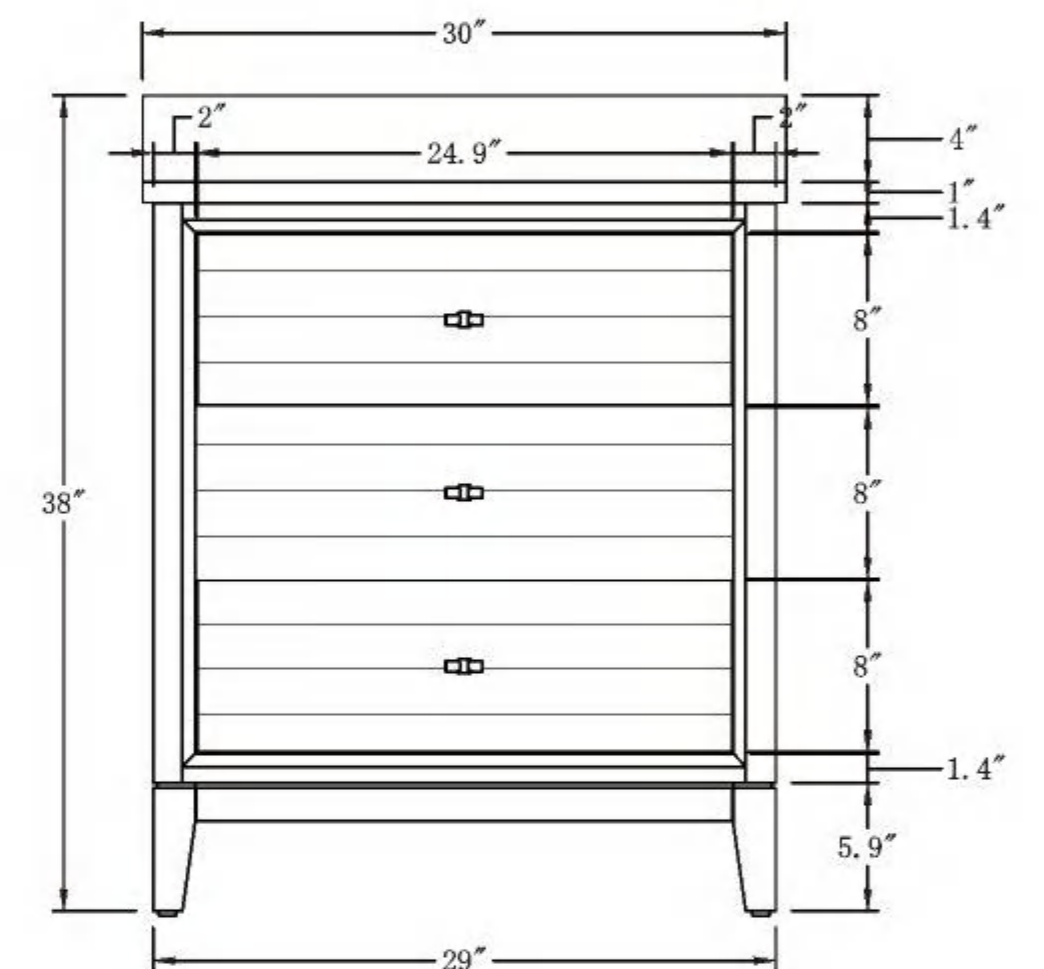

About Product

Bathroom Vanity Set-CVK

• CVK30

30 Inch Single Sink Bathroom Vanity With Engineered Marble Top

30" W * 22" D * 34" H

*Mirror, Faucet, & Drain Sold Separately.

Hardware Available in Matte Black, Polished Chrome & Titanium Gold

Available in Driftwood Grey, Nature Oak, Vintage Spruce Blue, White & Walnut

• CVK36

36 Inch Single Sink Bathroom Vanity With Engineered Marble Top

36" W * 22" D * 34" H

*Mirror, Faucet, & Drain Sold Separately.

Hardware Available in Matte Black, Polished Chrome & Titanium Gold

Available in Driftwood Grey, Nature Oak, Vintage Spruce Blue, White & Walnut

• CVK42

42 Inch Single Sink Bathroom Vanity With Engineered Marble Top

42" W * 22" D * 34" H

*Mirror, Faucet, & Drain Sold Separately.

Hardware Available in Matte Black, Polished Chrome & Titanium Gold

Available in Driftwood Grey, Nature Oak, Vintage Spruce Blue, White & Walnut

• CVK48

48 Inch Single Sink Bathroom Vanity With Engineered Marble Top

48" W * 22" D * 34" H

*Mirror, Faucet, & Drain Sold Separately.

Hardware Available in Matte Black, Polished Chrome & Titanium Gold

Available in Driftwood Grey, Nature Oak, Vintage Spruce Blue, White & Walnut