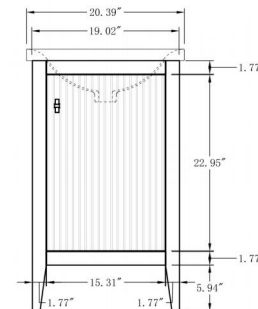

20 Inch Single Sink Bathroom Vanity With Ceramic Top

20"W*16"D*34"H

*Mirror, Faucet, & Drain Sold Separately.

Hardware Available in Matte Black, Polished Chrome & Titanium Gold

Cabinet Available in Driftwood Grey, Grey, Natural Oak, Vintage Green, White & Walnut