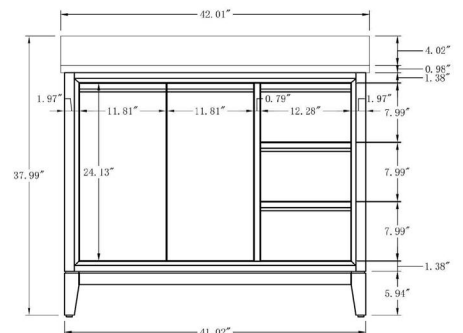

- CVK42

42 Inch Single Sink Bathroom Vanity With Engineered Marble Top

42"W*22"D*38"H

*Mirror, Faucet, & Drain Sold Separately.

Hardware Available in Matte Black, Brushed Nickel & Golden Brushed

Available in Driftwood Gray, Natural Oak, Vintage spruce blue, White & Walnut