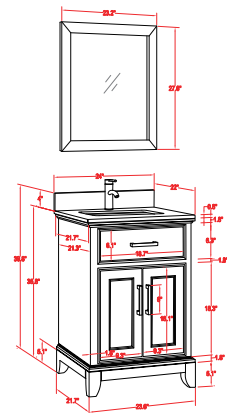

24 inch single sink bathroom vanity set

24"W*22"D*40"H

**Includes sink and mirror.
Faucet sold separately.*

Available in Espresso, Grey & White