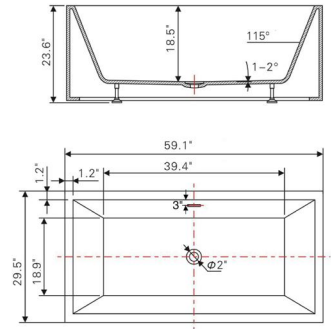

Freestanding white acrylic bathtub

59.1" length X 29.5" width X 23.6" height

**With overflow and pop-up drain
Includes flexible drain hose.
UPC Certified.*

Available in Polished Chrome, Integrated Chrome, Brushed Nickel, Matte Black, Oil-Rubbed Bronze, Pure White, Titanium Gold